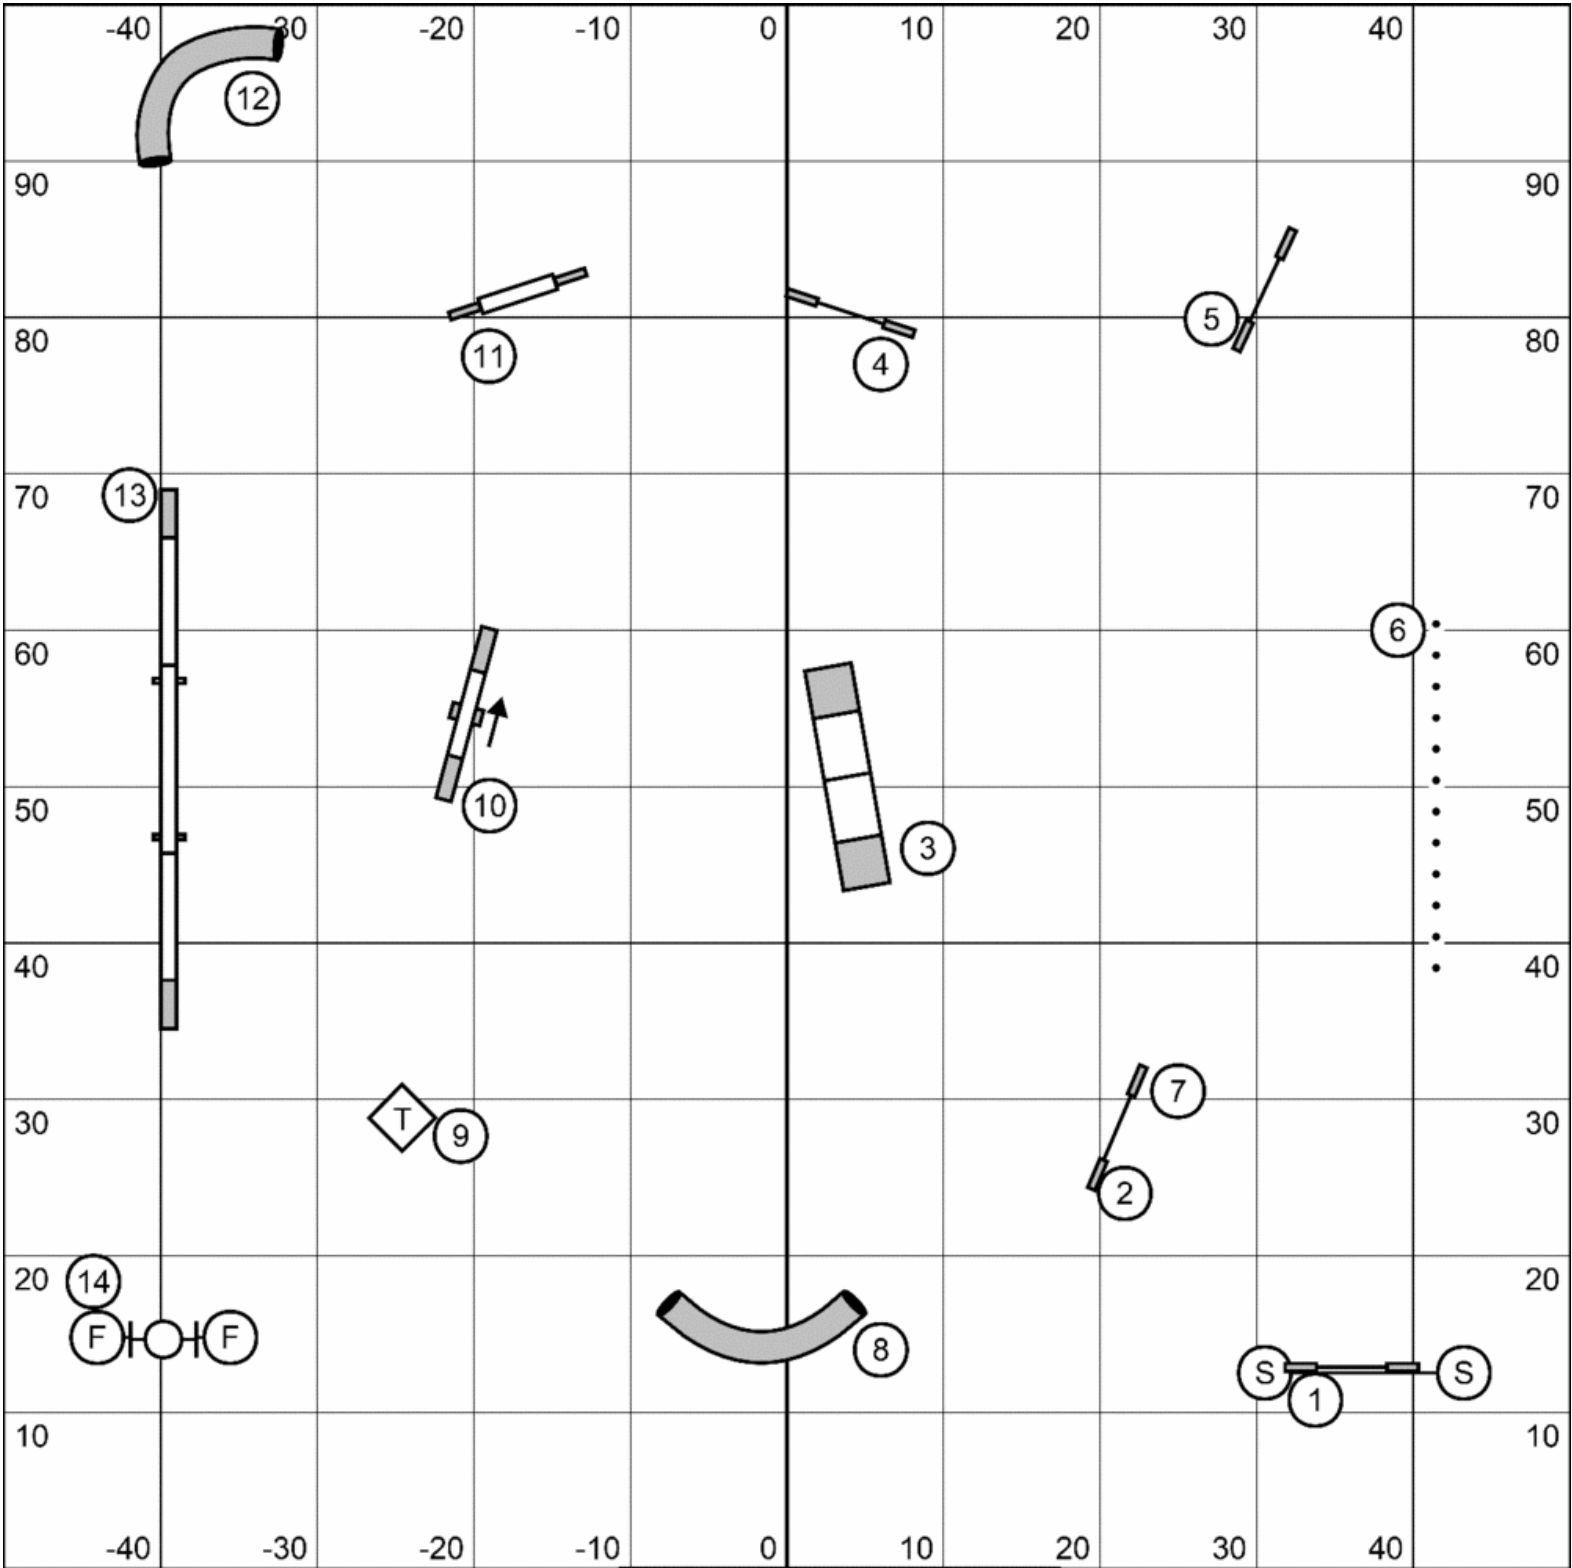

25 second opening, 13 pts need in opening
 1-2-3-5 system, aframe is 5
 Closing - C20/22/24=14 C14/16=15 C10/12=16
 Perf add 1 sec

Starters/P1 Gamblers
 Salinas-Monterey Agility RT
 July 18, 2021
 Renee King - Rosenberg, TX

Back to back ok
 Contact to Contact ok

Starters/P1 Standard
 Salinas-Monterey Agility RT
 July 18, 2021
 Renee King - Rosenberg, TX

Start line marked; Finish jump ends scoring
 Opening - All bidirectional and any order of combo
 Repeated obstacles within a combo must be corrected for zero points
 Closing - 2 is bidirectional, rest as marked
 C20/22/24=52 C14/16=54 C10/12=56
 Perf add 2 seconds