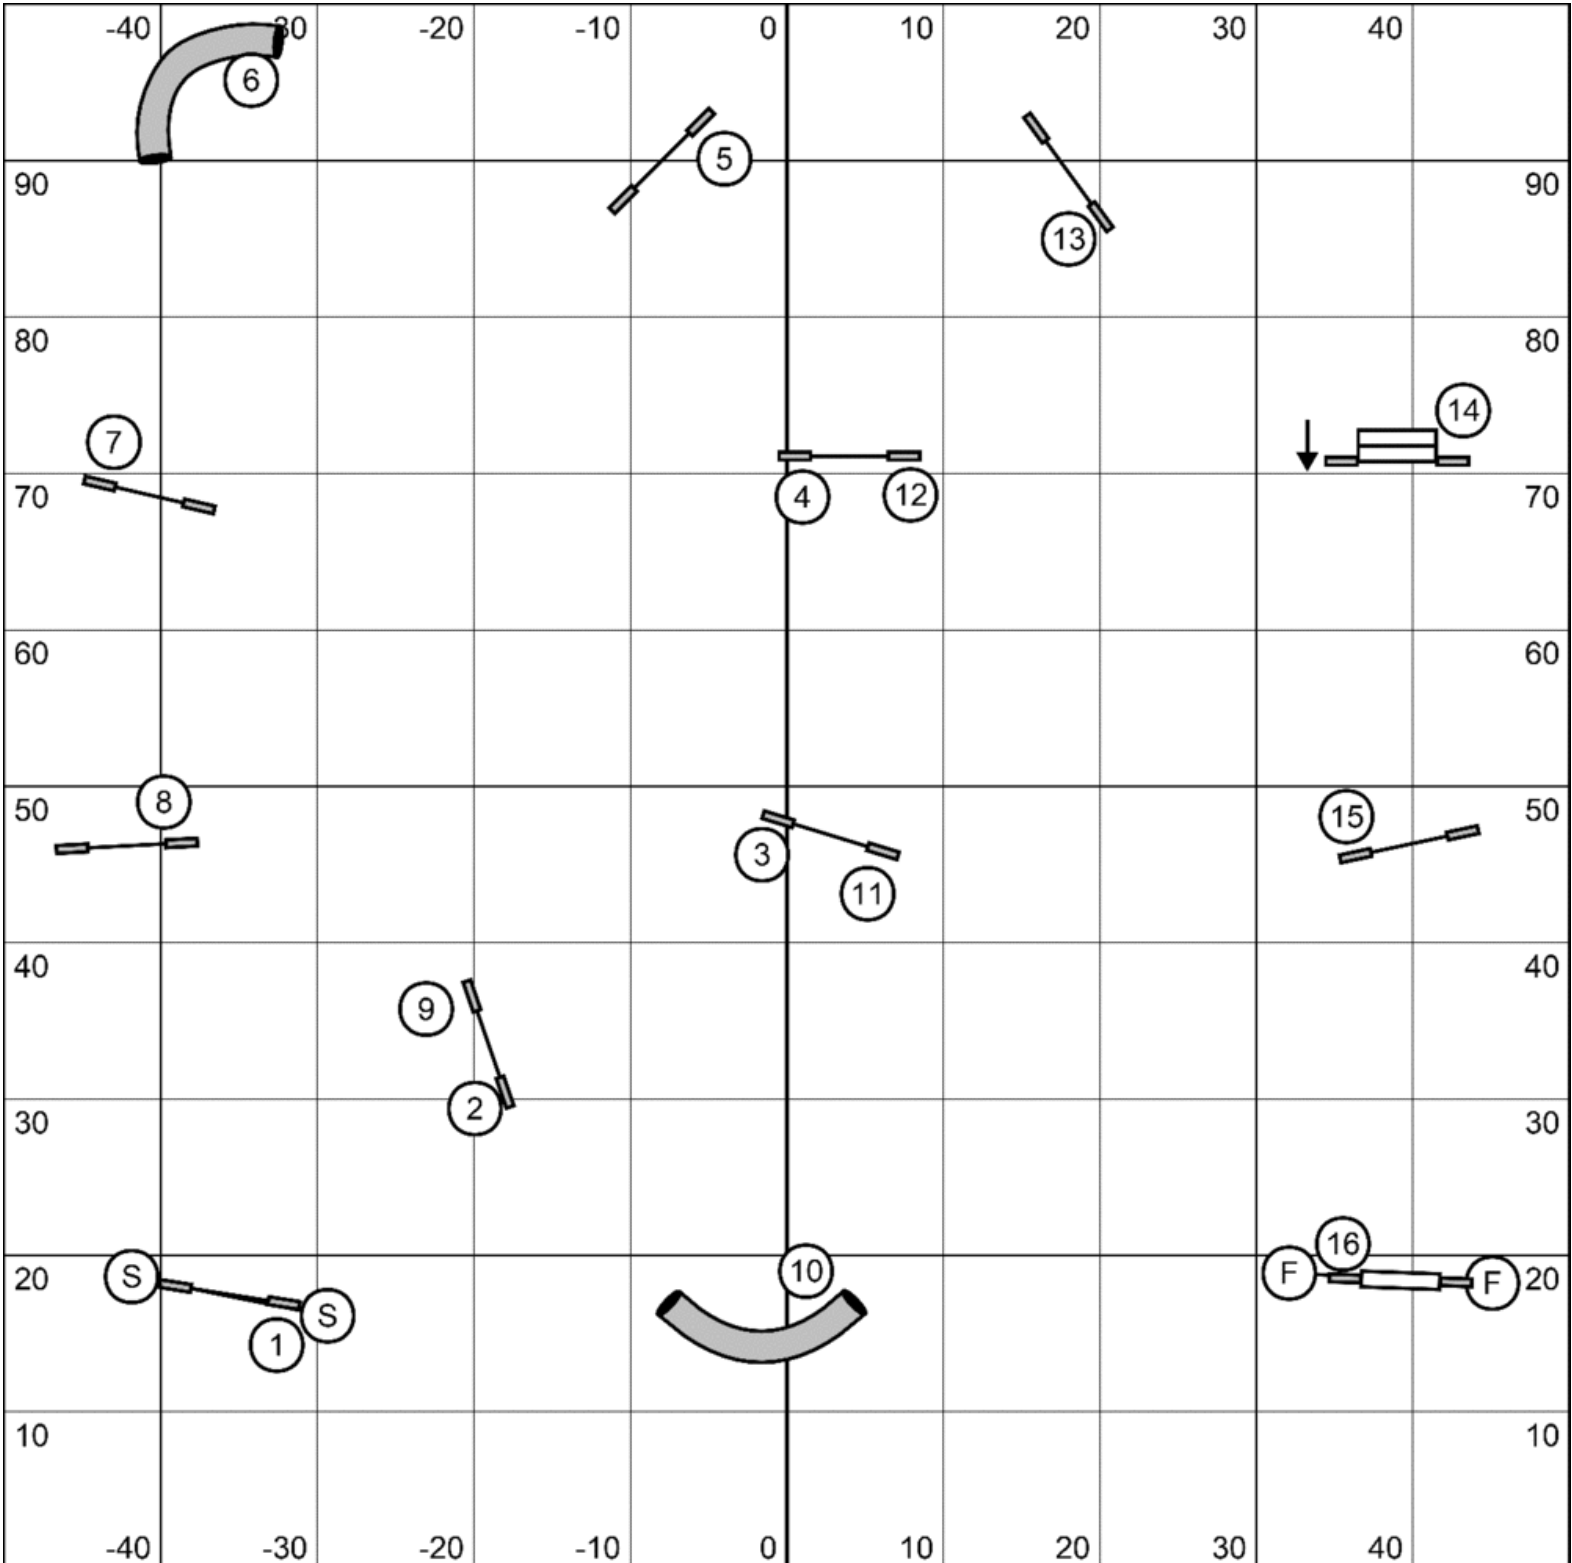

Starters/P1 Jumpers
Salinas-Monterey Agility RT
July 18, 2021
Renee King - Rosenberg, TX