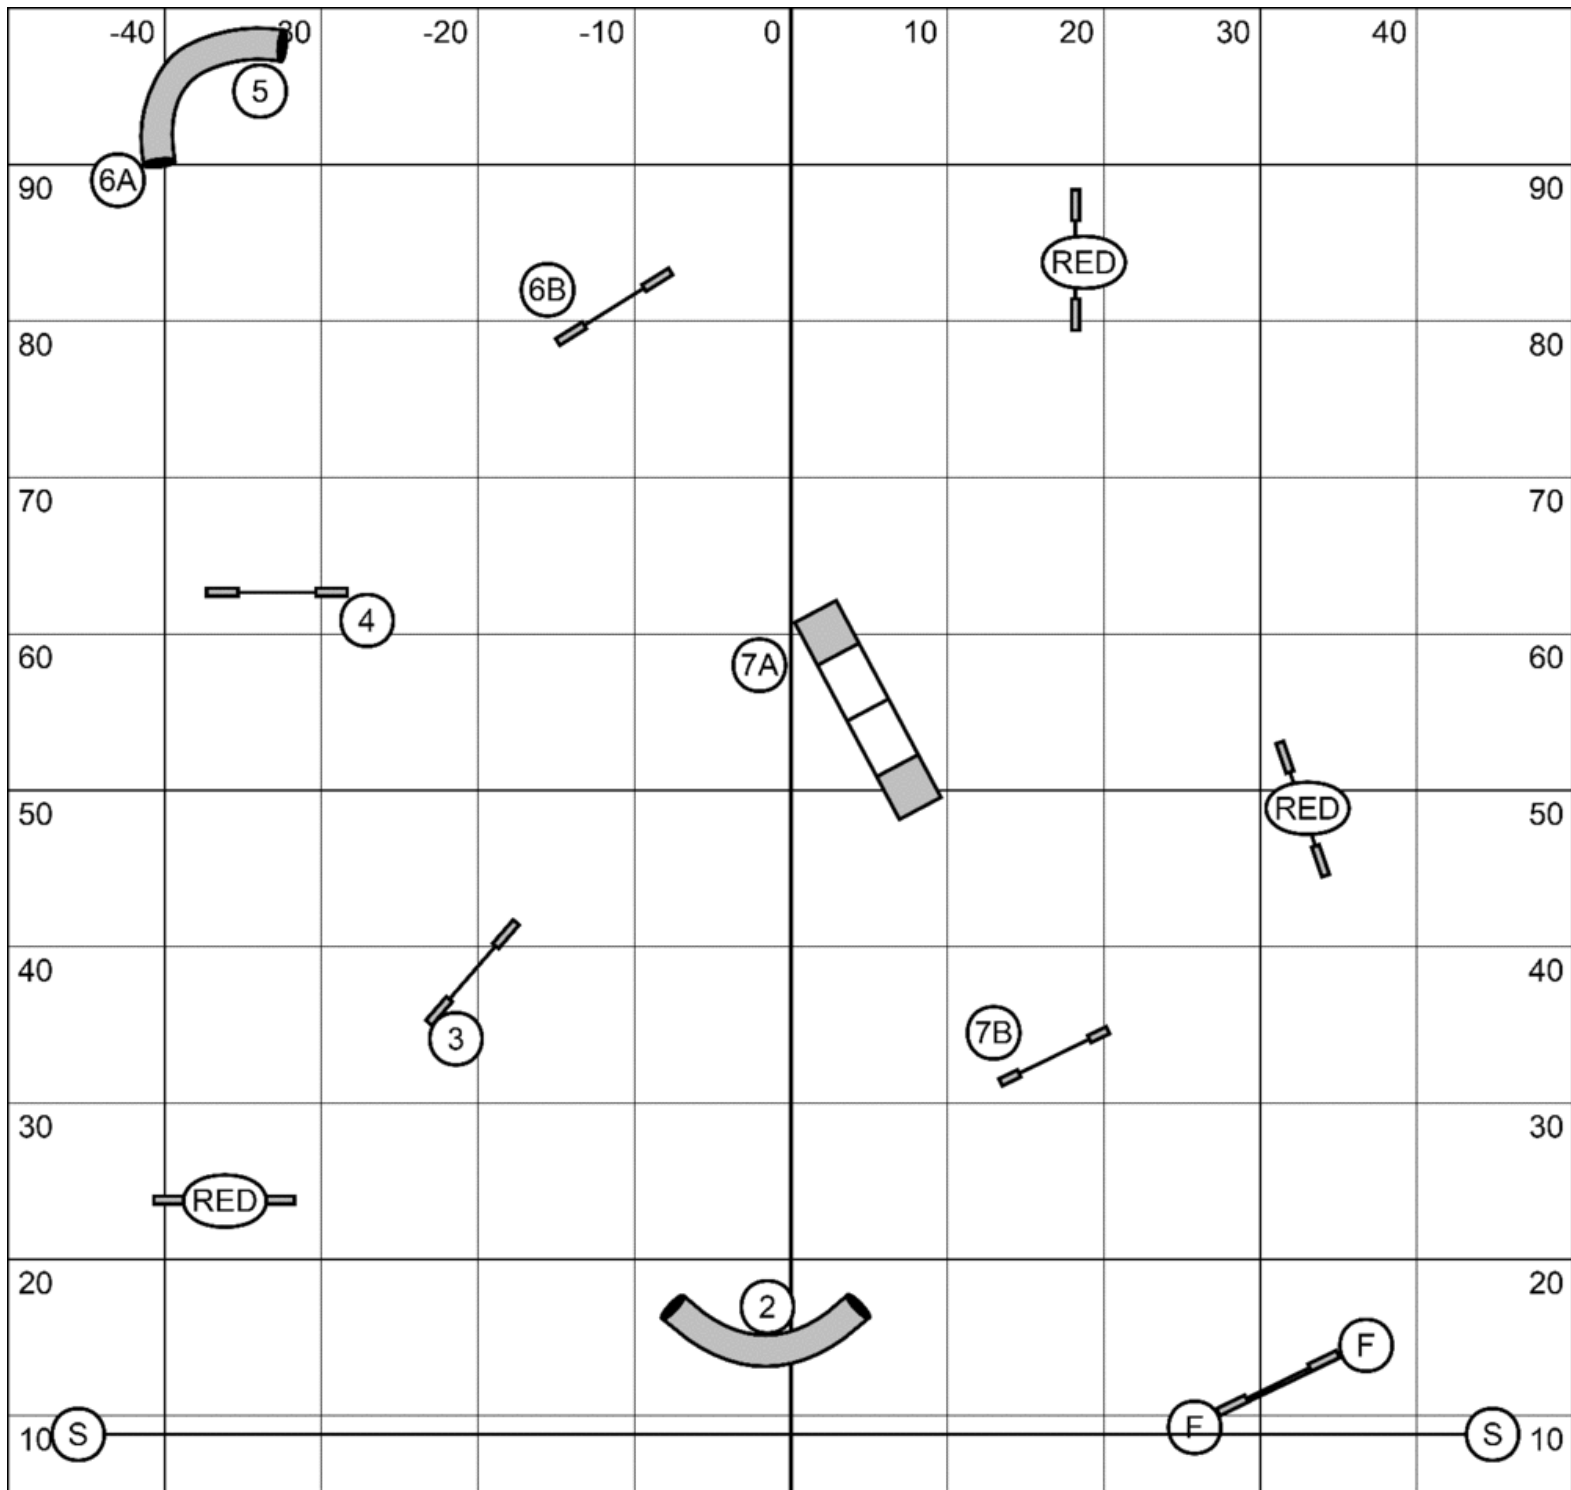

25 second opening, 13 pts need in opening  
 1-2-3-5 system, aframe is 5  
 Closing - C20/22/24=15 C14/16=16 C10/12=17  
 Perf add 1 sec

Advanced/P2 Gamblers  
 Salinas-Monterey Agility RT  
 July 18, 2021  
 Renee King - Rosenberg, TX

Back to back ok  
 Contact to Contact ok  
 Start jump bidirectional

Advanced/P2 Standard  
 Salinas-Monterey Agility RT  
 July 18, 2021  
 Renee King - Rosenberg, TX

Start line marked; Finish jump ends scoring  
 Opening - All bidirectional and any order of combo  
 Repeated obstacles within a combo must be corrected for zero points  
 Closing - 2 is bidirectional, rest as marked  
 C20/22/24=52 C14/16=54 C10/12=56  
 Perf add 2 seconds