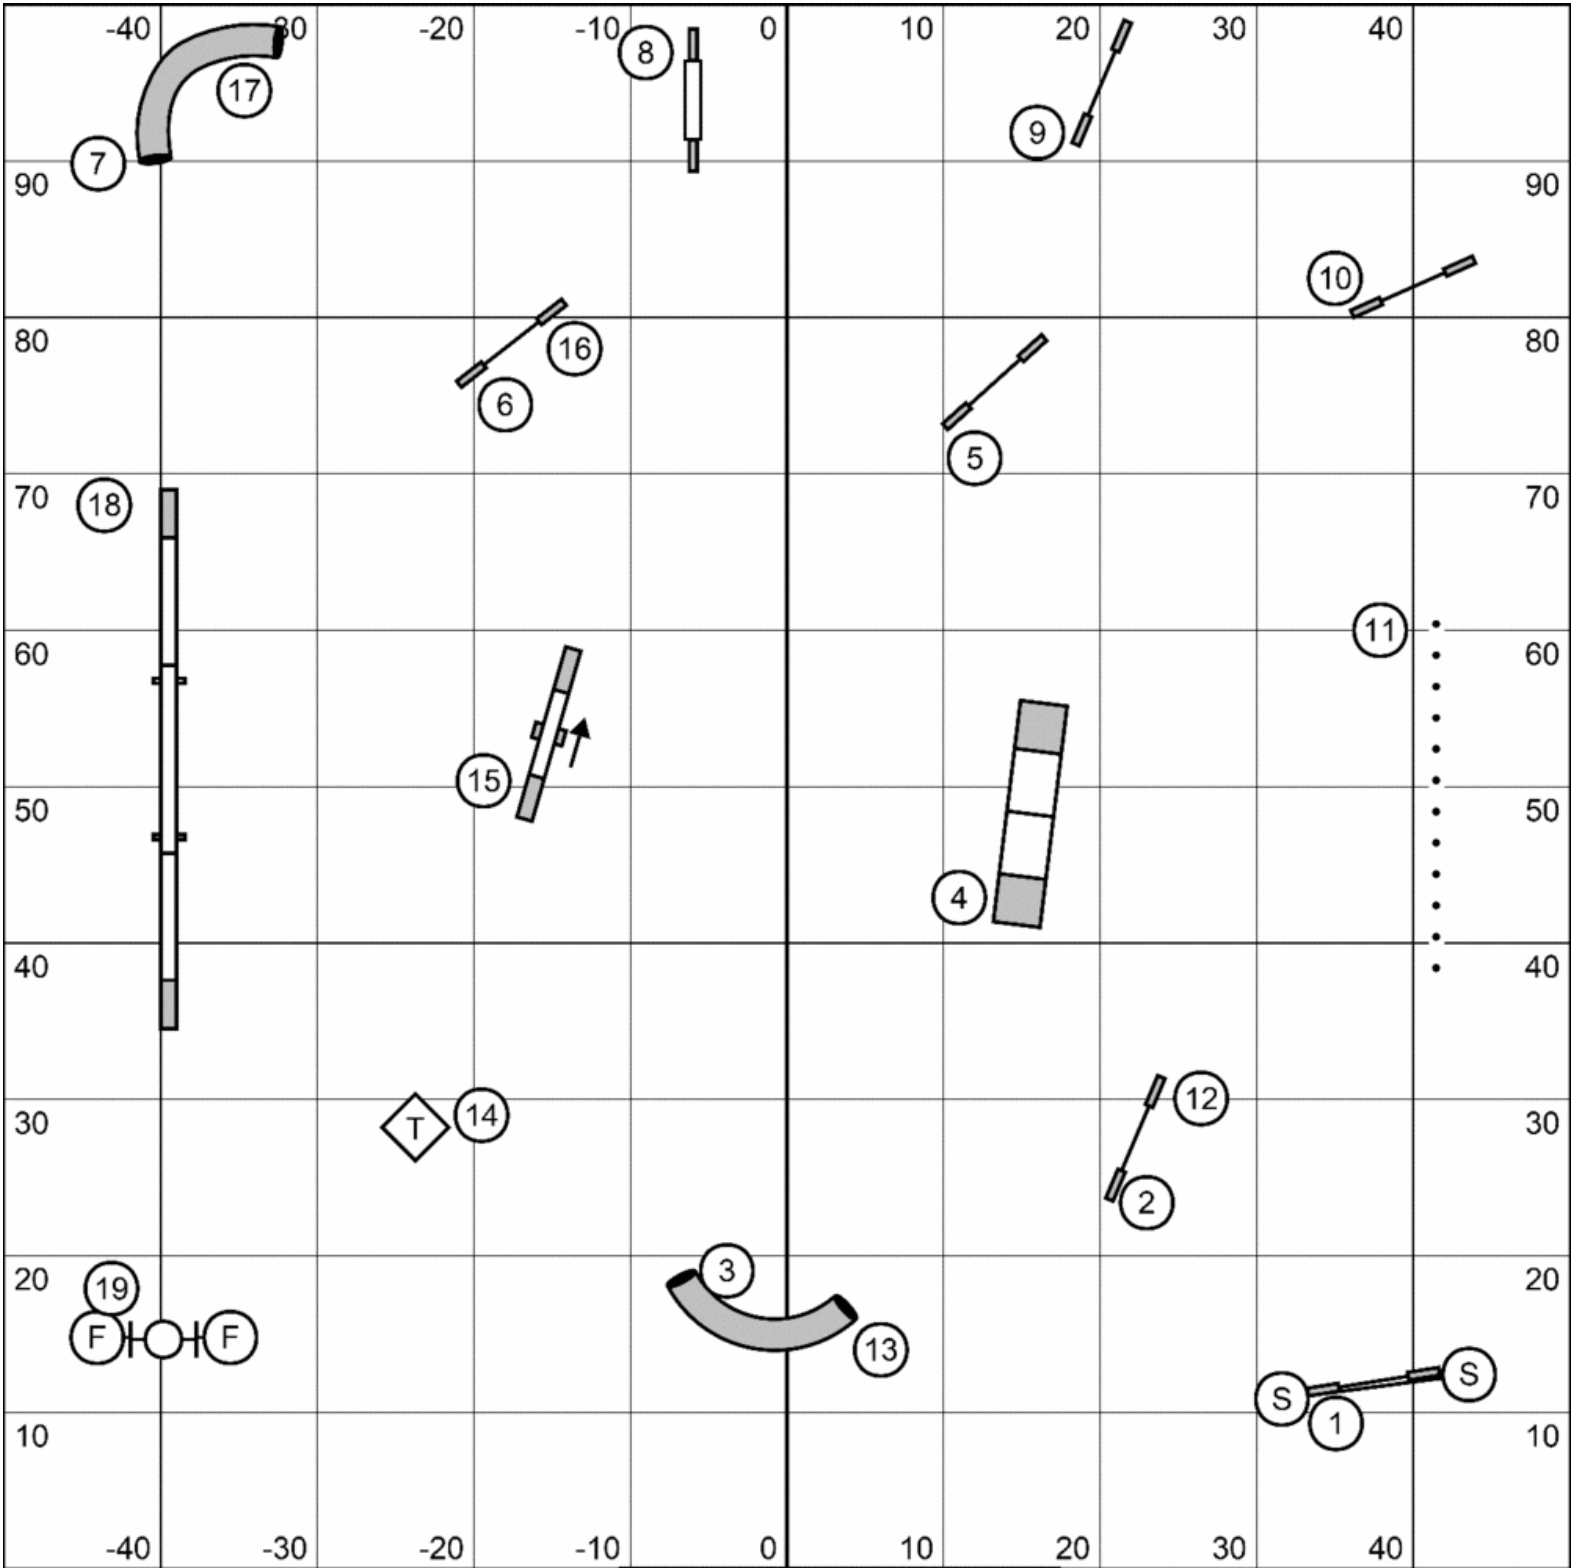

25 second opening, 13 pts need in opening  
 1-2-3-5 system, aframe is 5  
 Closing - C20/22/24=15 C14/16=16 C10/12=17  
 Perf add 1 sec

Advanced/P2 Gamblers  
 Salinas-Monterey Agility RT  
 July 18, 2021  
 Renee King - Rosenberg, TX

Back to back ok  
 Contact to Contact ok  
 Start jump bidirectional

Advanced/P2 Standard  
 Salinas-Monterey Agility RT  
 July 18, 2021  
 Renee King - Rosenberg, TX

Start line marked; Finish jump ends scoring  
 Opening - All bidirectional and any order of combo  
 Repeated obstacles within a combo must be corrected for zero points  
 Closing - 2 is bidirectional, rest as marked  
 C20/22/24=52 C14/16=54 C10/12=56  
 Perf add 2 seconds