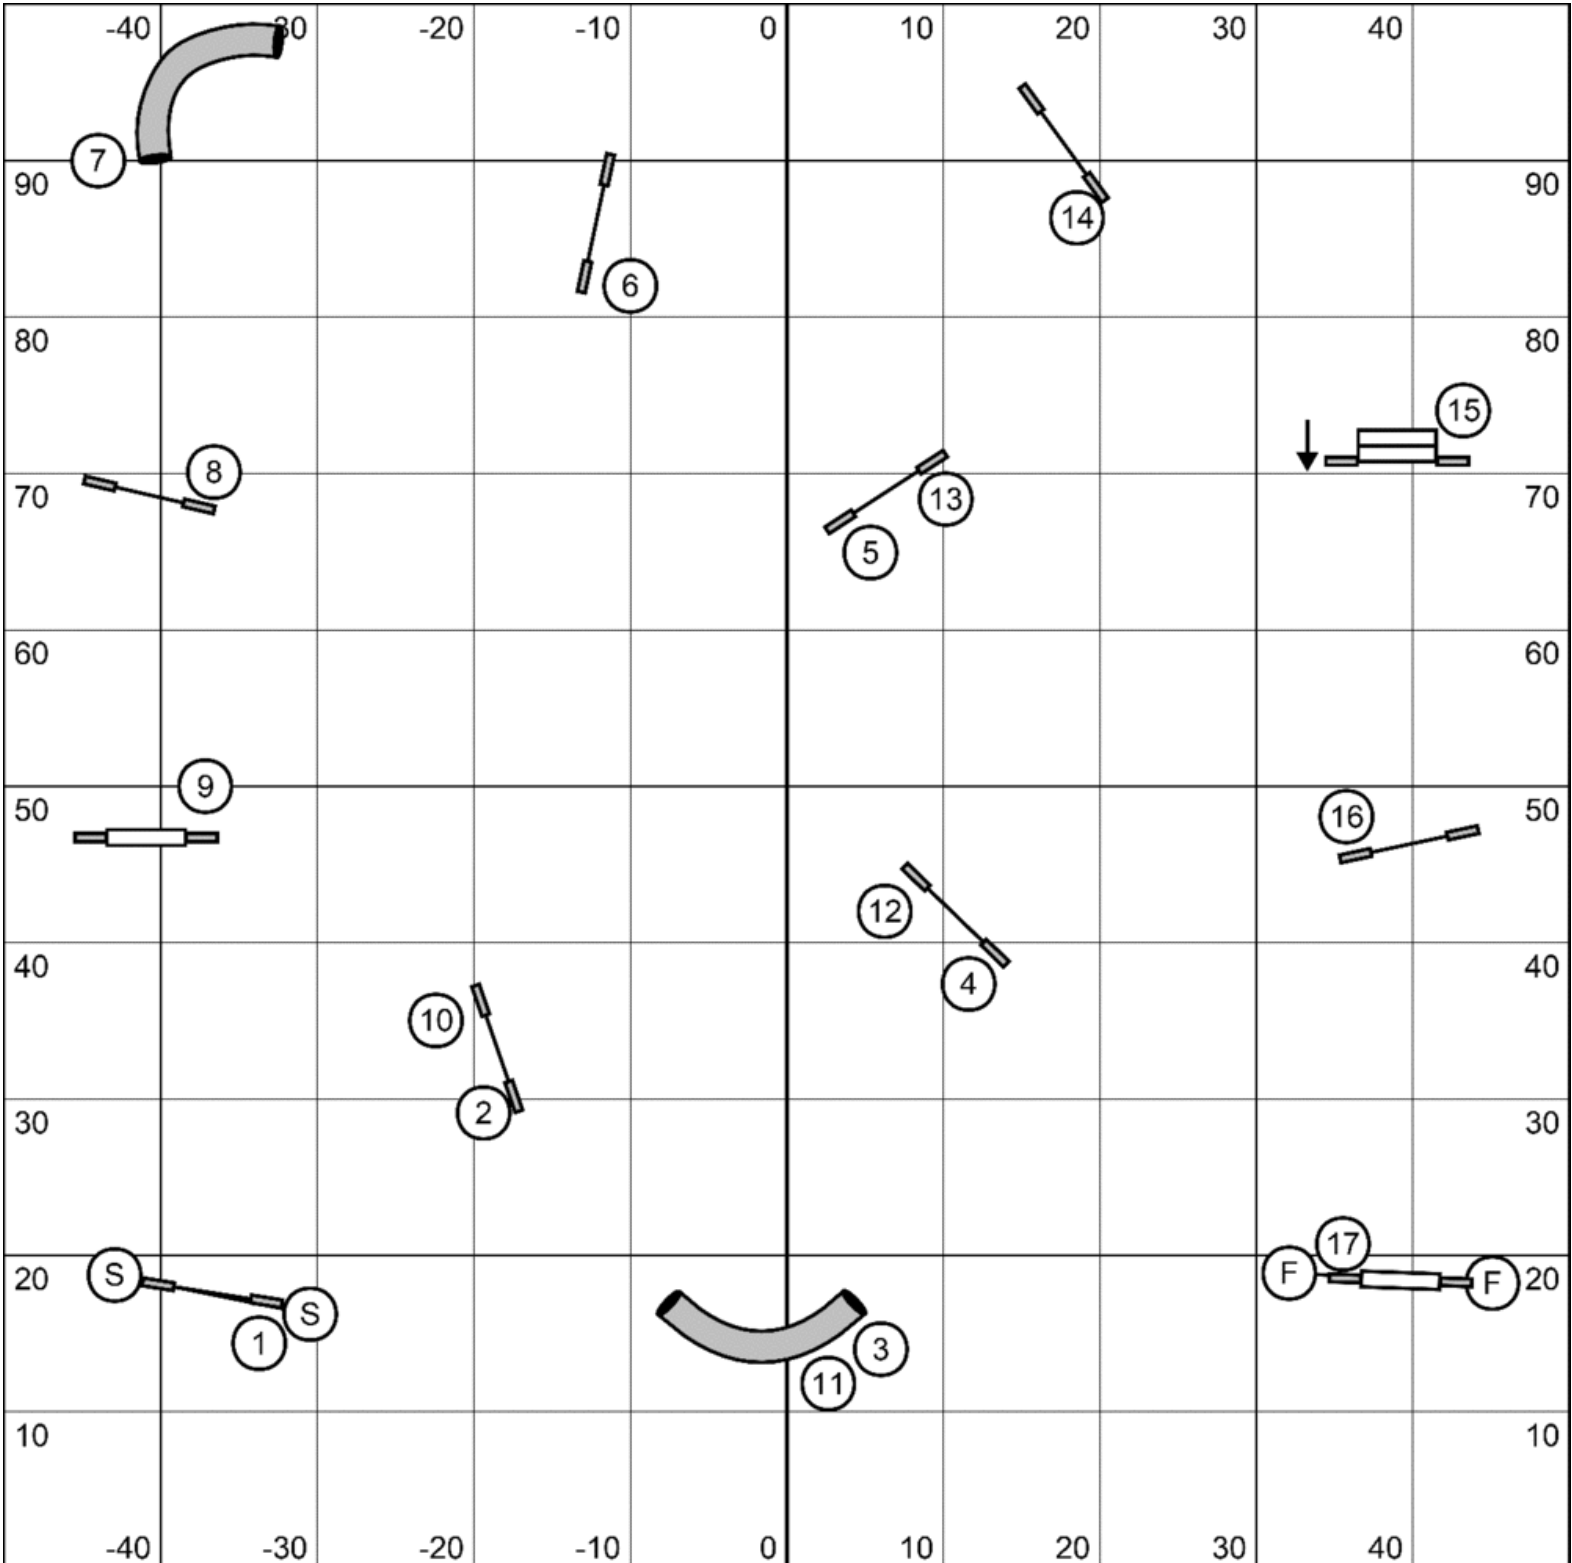

Advanced/P2 Jumpers
Salinas-Monterey Agility RT
July 18, 2021
Renee King - Rosenberg, TX