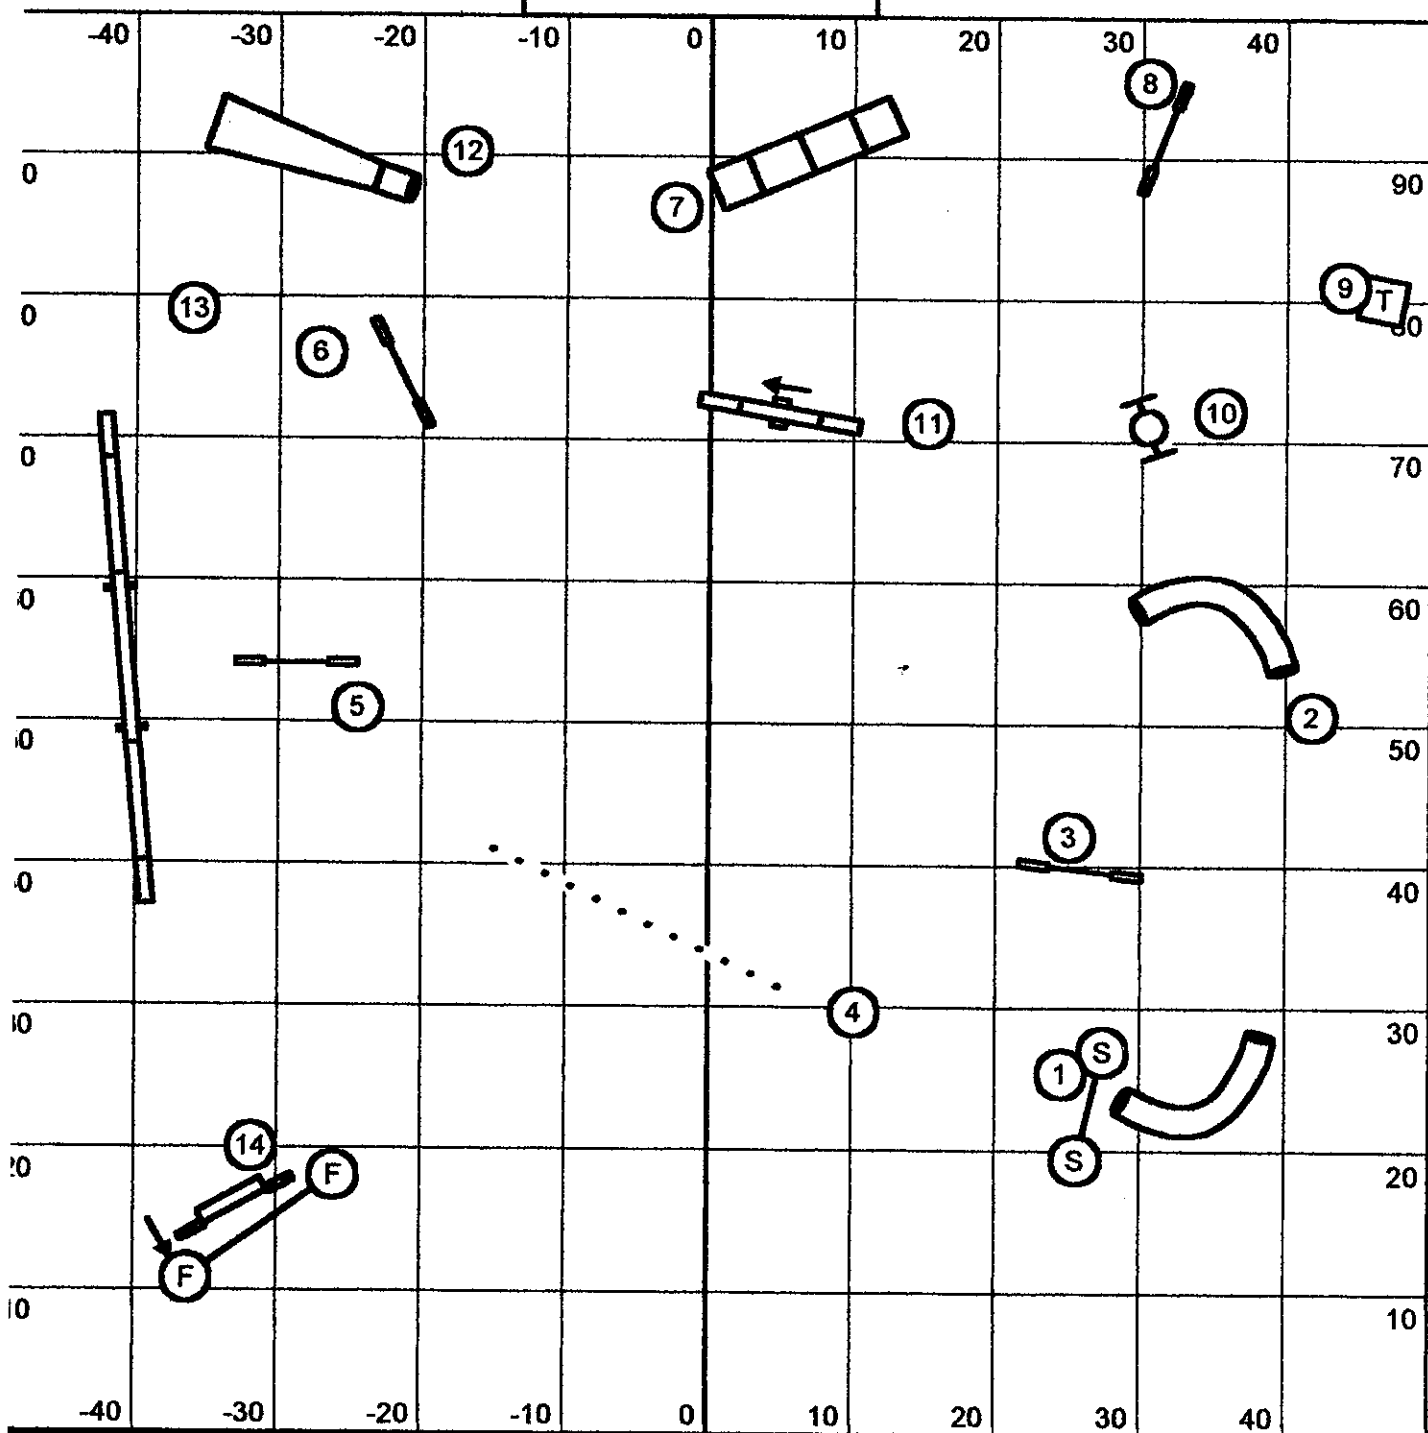

STARTERS/P1 Standard

SMART - Morgan Hill, CA  
 Sunday, Nov 8, 2015

Liane Lewis  
 Fort Worth, TX

3 or 4 reds, opening - combos any order, closing - as marked  
22-26 - 50 16-18"-52, 12-14"-55, PI +2

STARTERS/P1 Jumpers

SMART - Morgan Hill, CA  
Sunday, Nov 8, 2015

Liane Lewis  
Fort Worth, TX

STARTERS/P1 Gamblers

SMART - Morgan Hill, CA  
Sunday, Nov 8, 2015

22/26 :15  
16/18 :16  
12/14 :17  
Perf +2

1-2-3-5 Point System  
Teeter 5 pts  
:30 Seconds in opening  
Back To Back Contacts ok