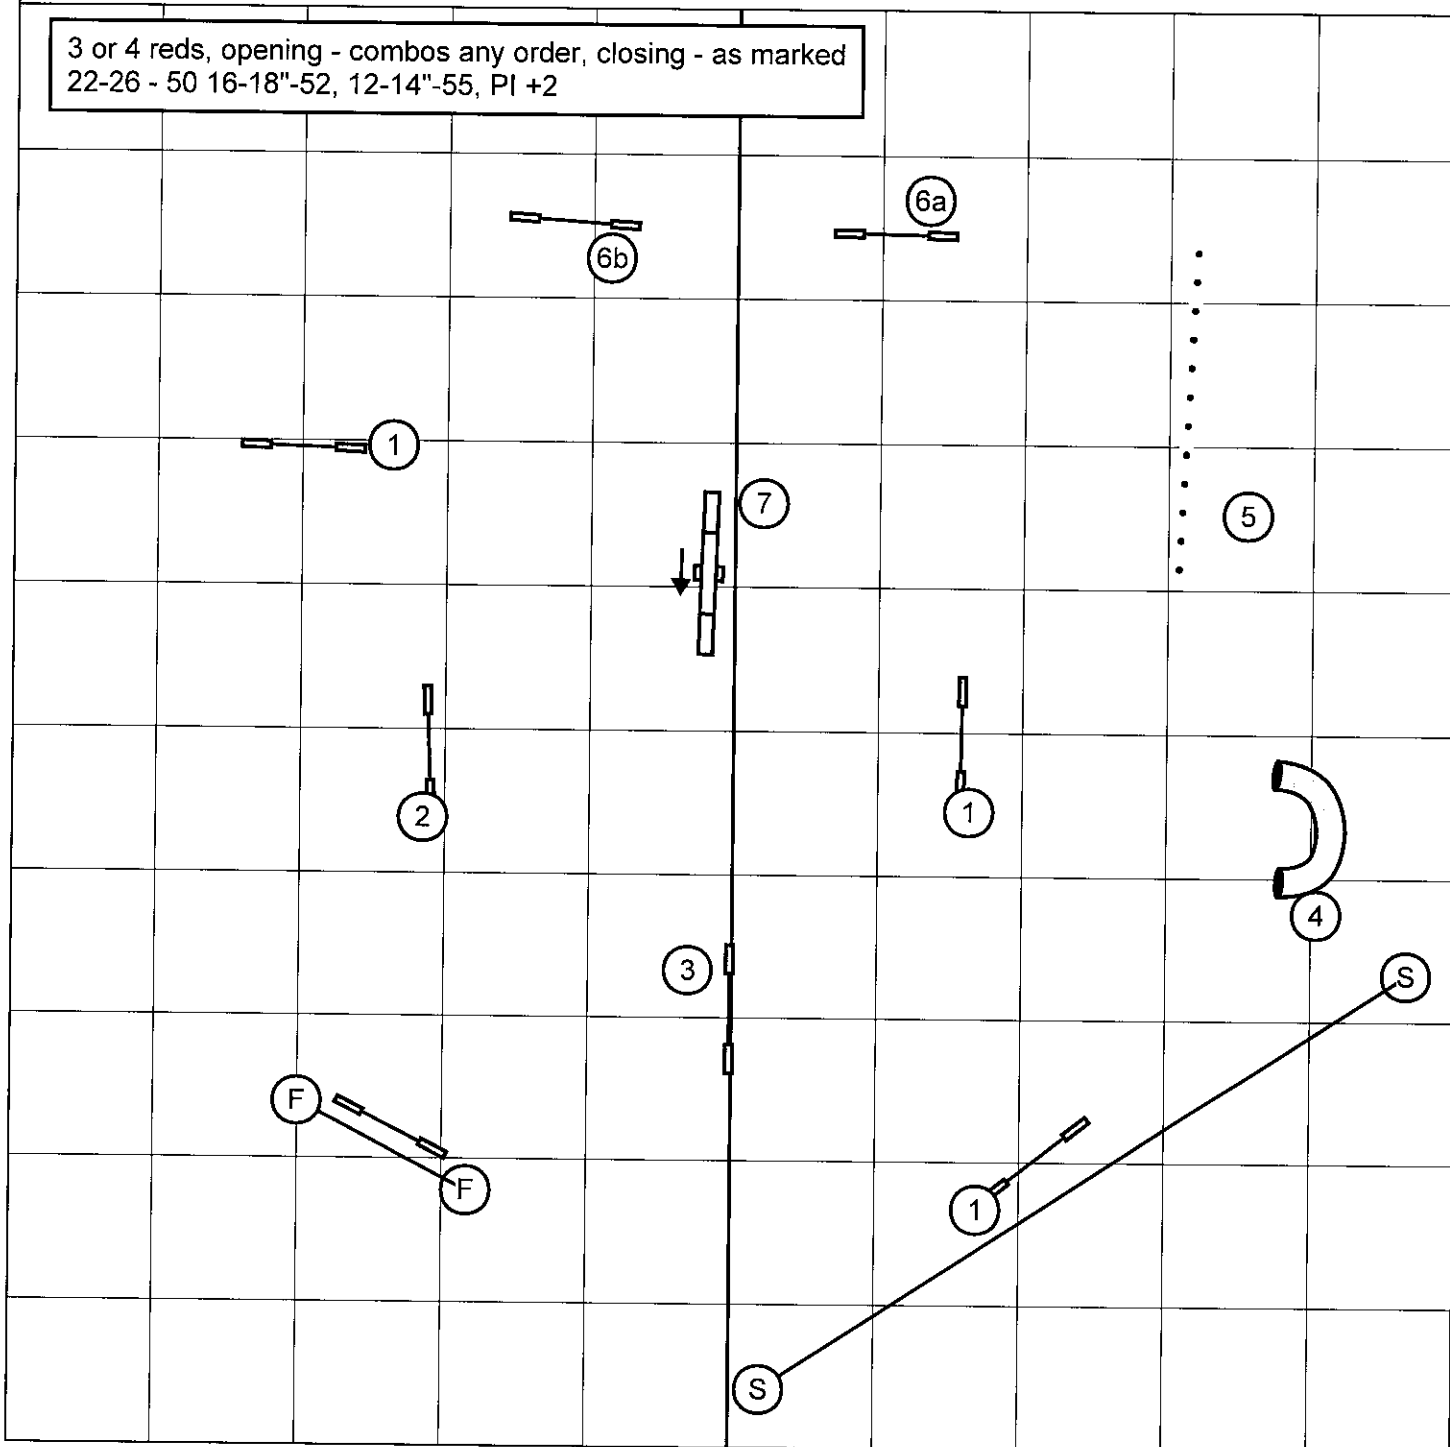

STARTERS/P1 Standard

SMART - Morgan Hill, CA  
 Sunday, Nov 8, 2015

Liane Lewis  
 Fort Worth, TX

3 or 4 reds, opening - combos any order, closing - as marked  
22-26 - 50 16-18"-52, 12-14"-55, PI +2

STARTERS/P1 Jumpers

SMART - Morgan Hill, CA  
Sunday, Nov 8, 2015

Liane Lewis  
Fort Worth, TX

STARTERS/P1 Gamblers

SMART - Morgan Hill, CA  
Sunday, Nov 8, 2015

22/26 :15  
16/18 :16  
12/14 :17  
Perf +2

1-2-3-5 Point System  
Teeter 5 pts  
:30 Seconds in opening  
Back To Back Contacts ok