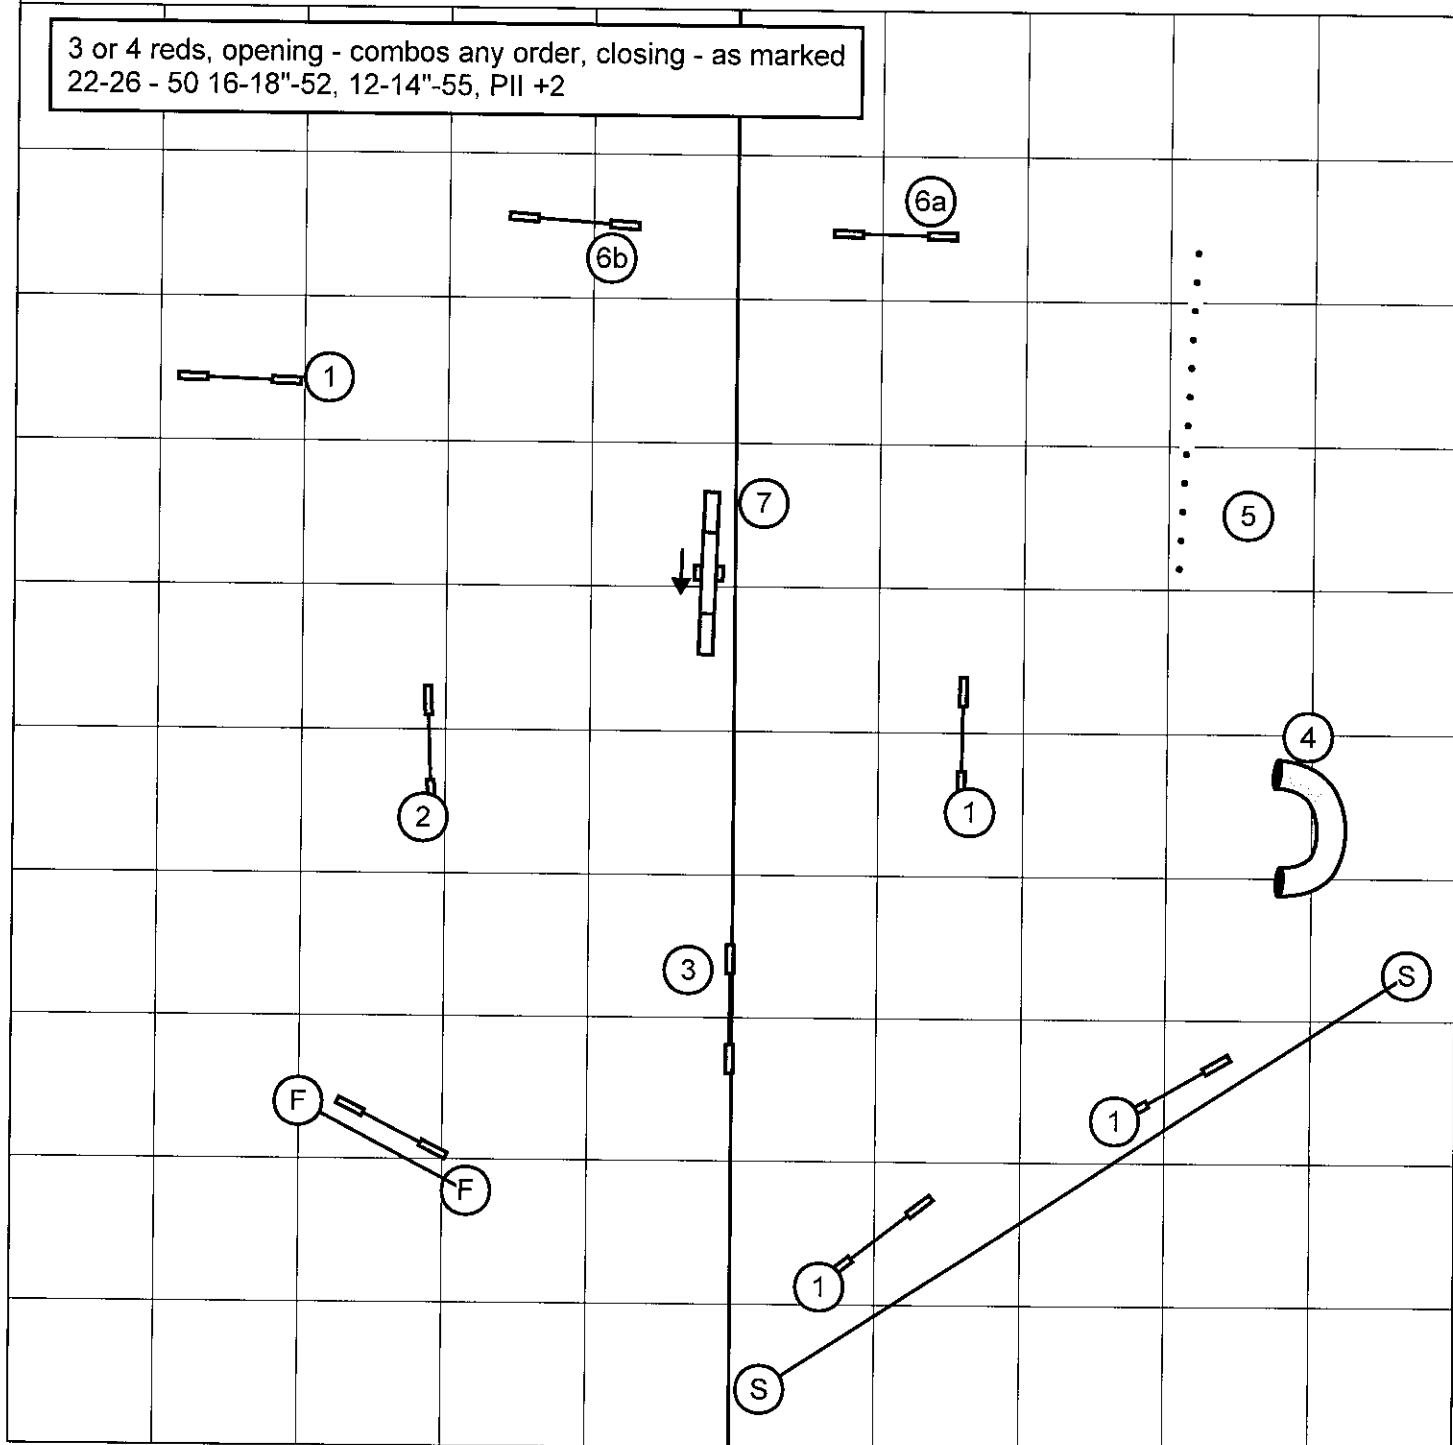

ADVANCED/P2 Standard

SMART - Morgan Hill, CA
Sunday, Nov 8, 2015

Liane Lewis
Fort Worth, TX

3 or 4 reds, opening - combos any order, closing - as marked
22-26 - 50 16-18"-52, 12-14"-55, PII +2

ADVANCED/P2 Jumpers

SMART - Morgan Hill, CA
Sunday, Nov 8, 2015

Liane Lewis
Fort Worth, TX

ADVANCED/P2 Gamblers

SMART - Morgan Hill, CA
Sunday, Nov 8, 2015

22/26 :15
16/18 :16
12/14 :17
Perf +2

1-2-3-5 Point System
Teeter 5 pts
:30 Seconds in opening
Back To Back Contacts ok