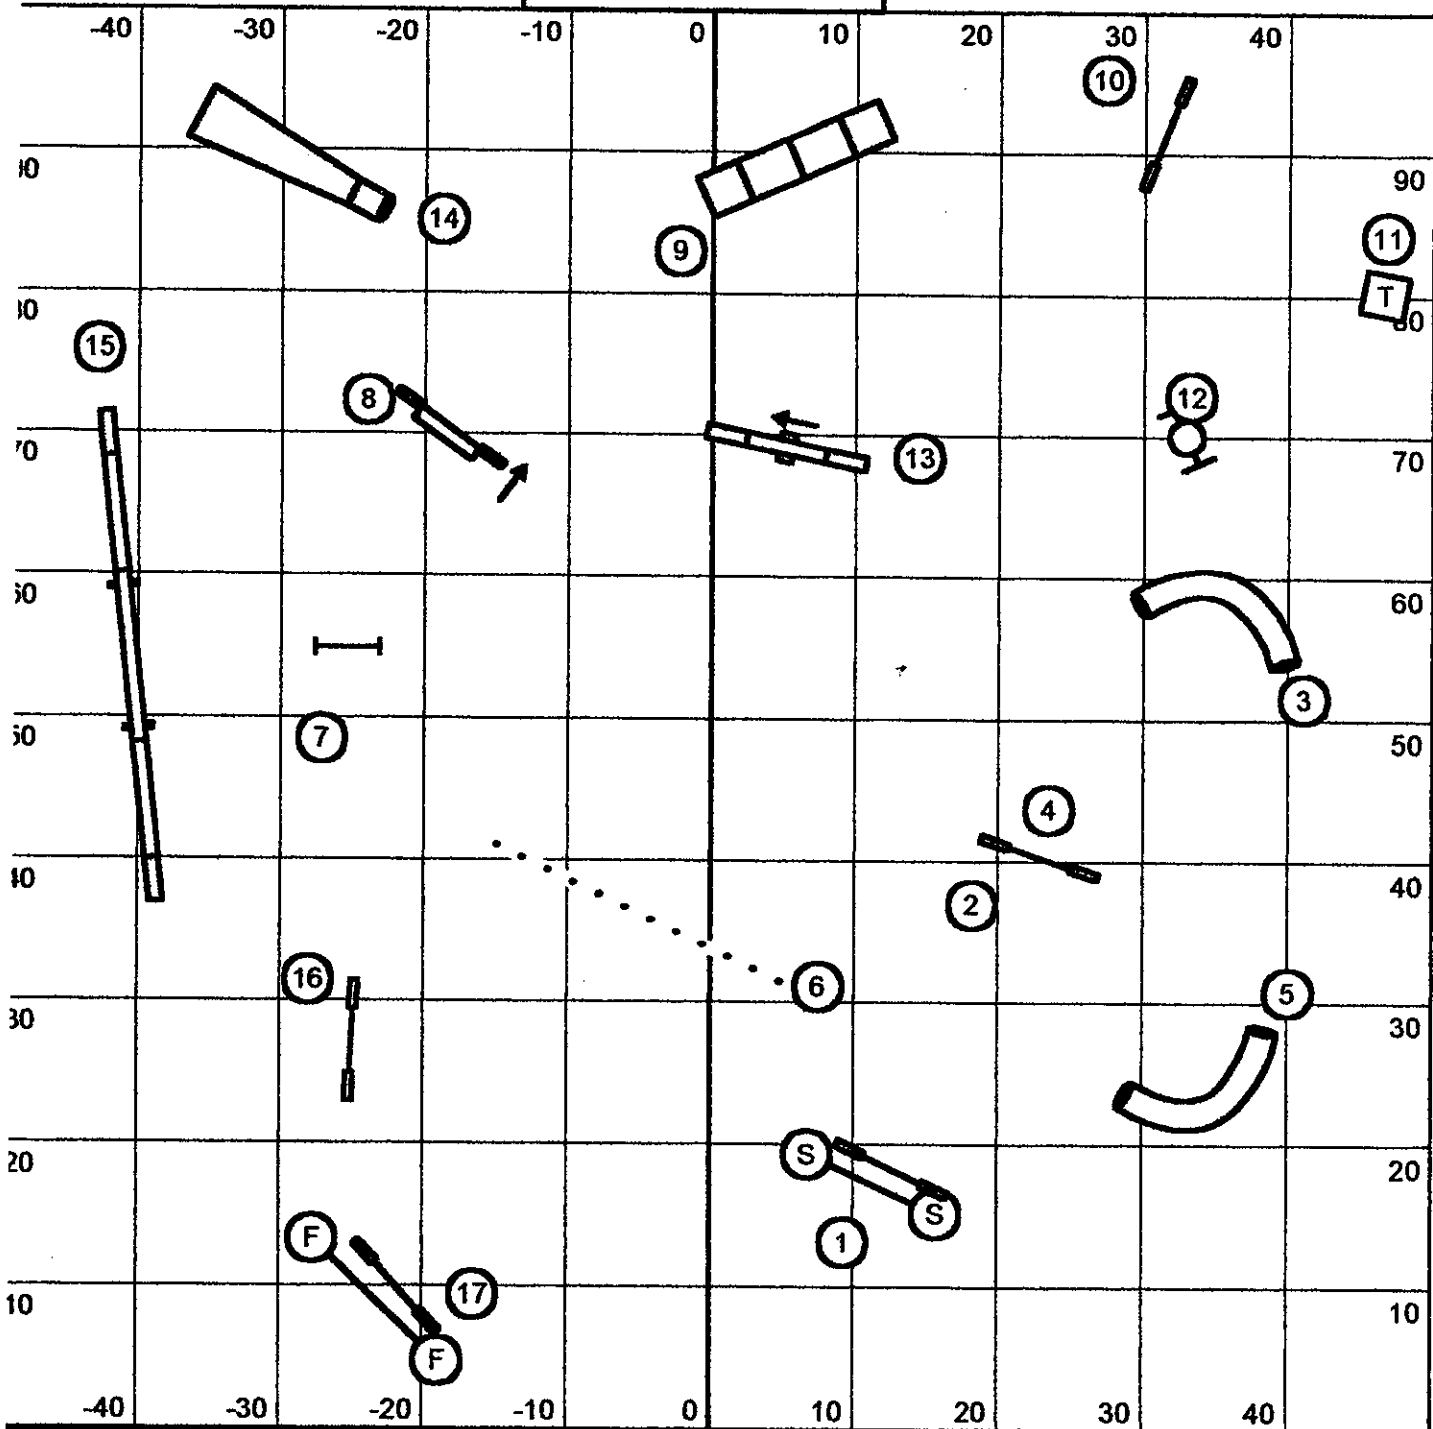

ADVANCED/P2 Standard

SMART - Morgan Hill, CA
Sunday, Nov 8, 2015

Liane Lewis
Fort Worth, TX

3 or 4 reds, opening - combos any order, closing - as marked
22-26 - 50 16-18"-52, 12-14"-55, PII +2

ADVANCED/P2 Jumpers

SMART - Morgan Hill, CA
Sunday, Nov 8, 2015

Liane Lewis
Fort Worth, TX

ADVANCED/P2 Gamblers

SMART - Morgan Hill, CA
Sunday, Nov 8, 2015

22/26 :15
16/18 :16
12/14 :17
Perf +2

1-2-3-5 Point System
Teeter 5 pts
:30 Seconds in opening
Back To Back Contacts ok