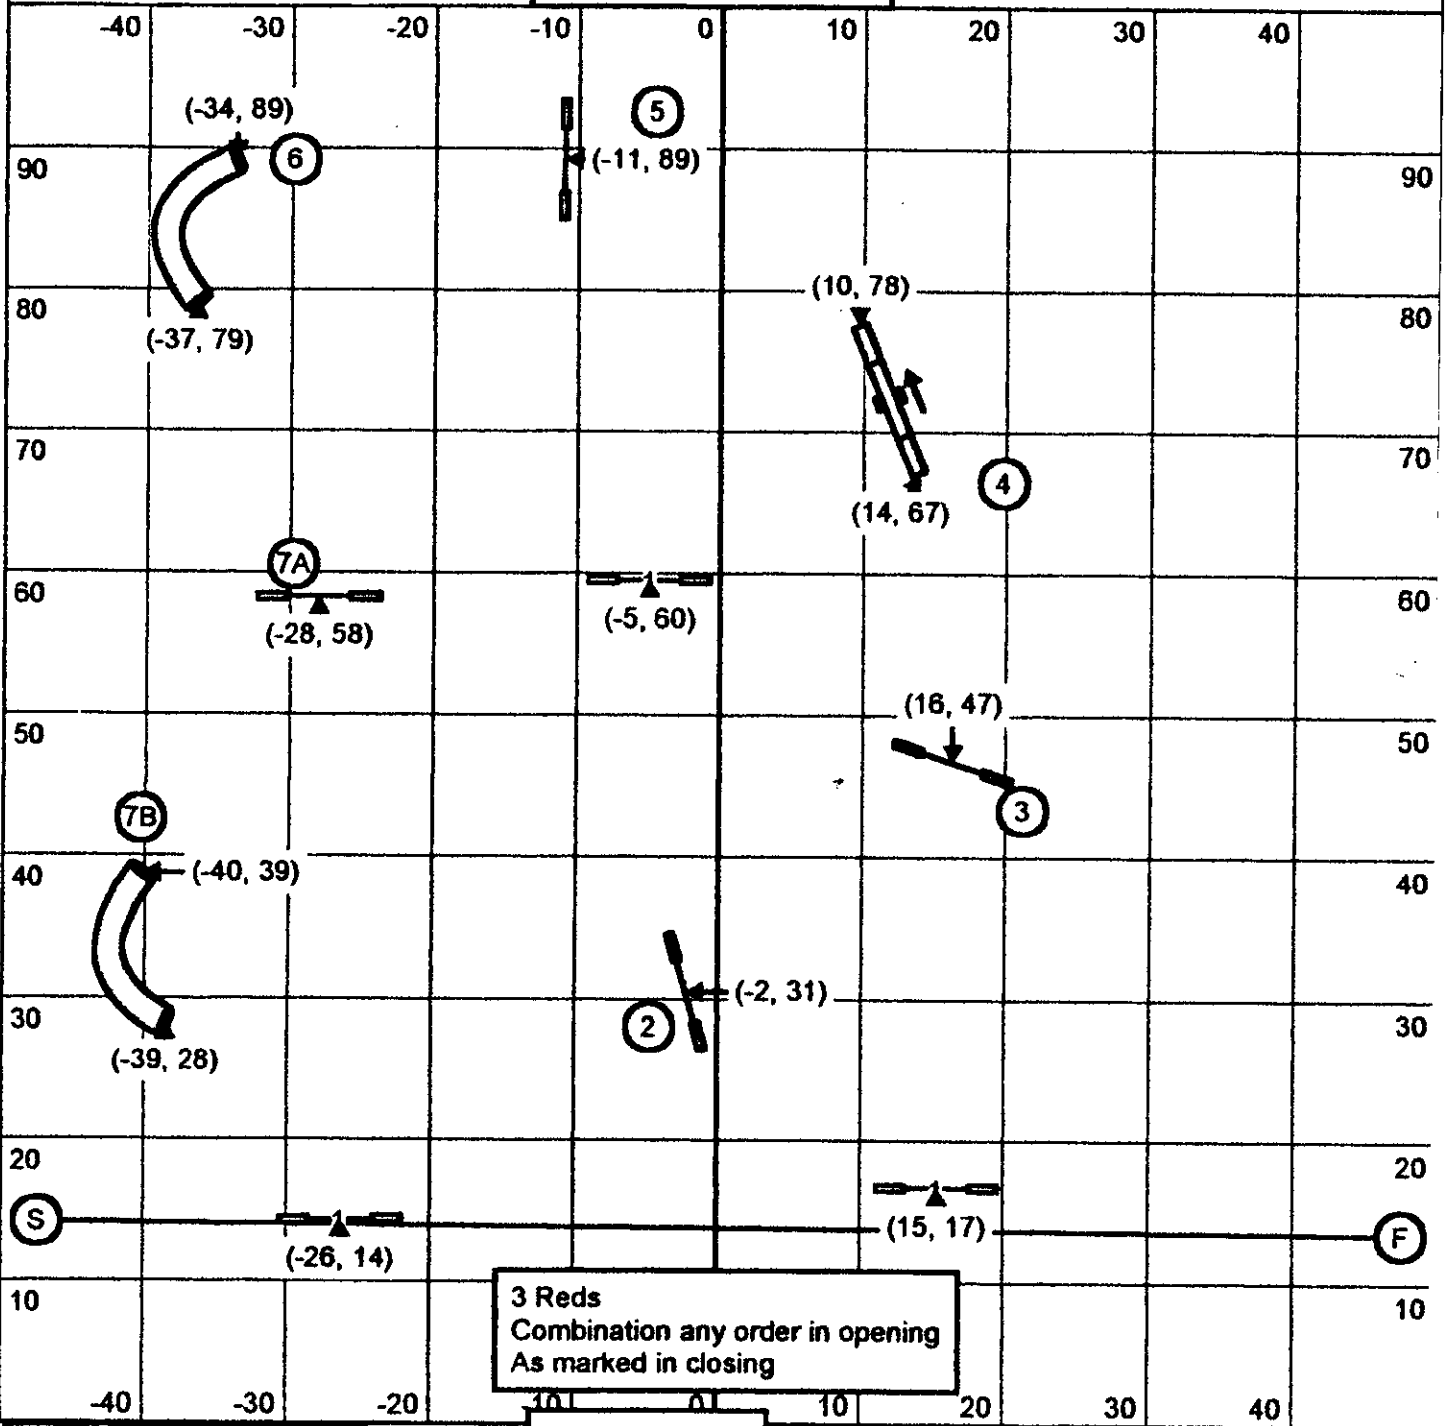

STARTER/P1 STANDARD

SMART - Morgan Hill, CA
Saturday, Nov 7, 2015

Liane Lewis
Fort Worth, TX

START/PT SNOOKER

3 Reds
 Combination any order in opening
 As marked in closing

SMART - Morgan Hill, CA
 Saturday, Nov 7, 2015

1st dog 1-8
2nd dog 9-18

Liane Lewis
Fort Worth, TX

STARTERS/P1 GAMBLERS

Opening :30 1-3-5-7 point system (weaves 7 pts)
 Back to Back contacts ok - no consecutive contacts
 Gamble Times:
 22/26 :14
 16/18 :15
 12/14 :16
 Performance +2