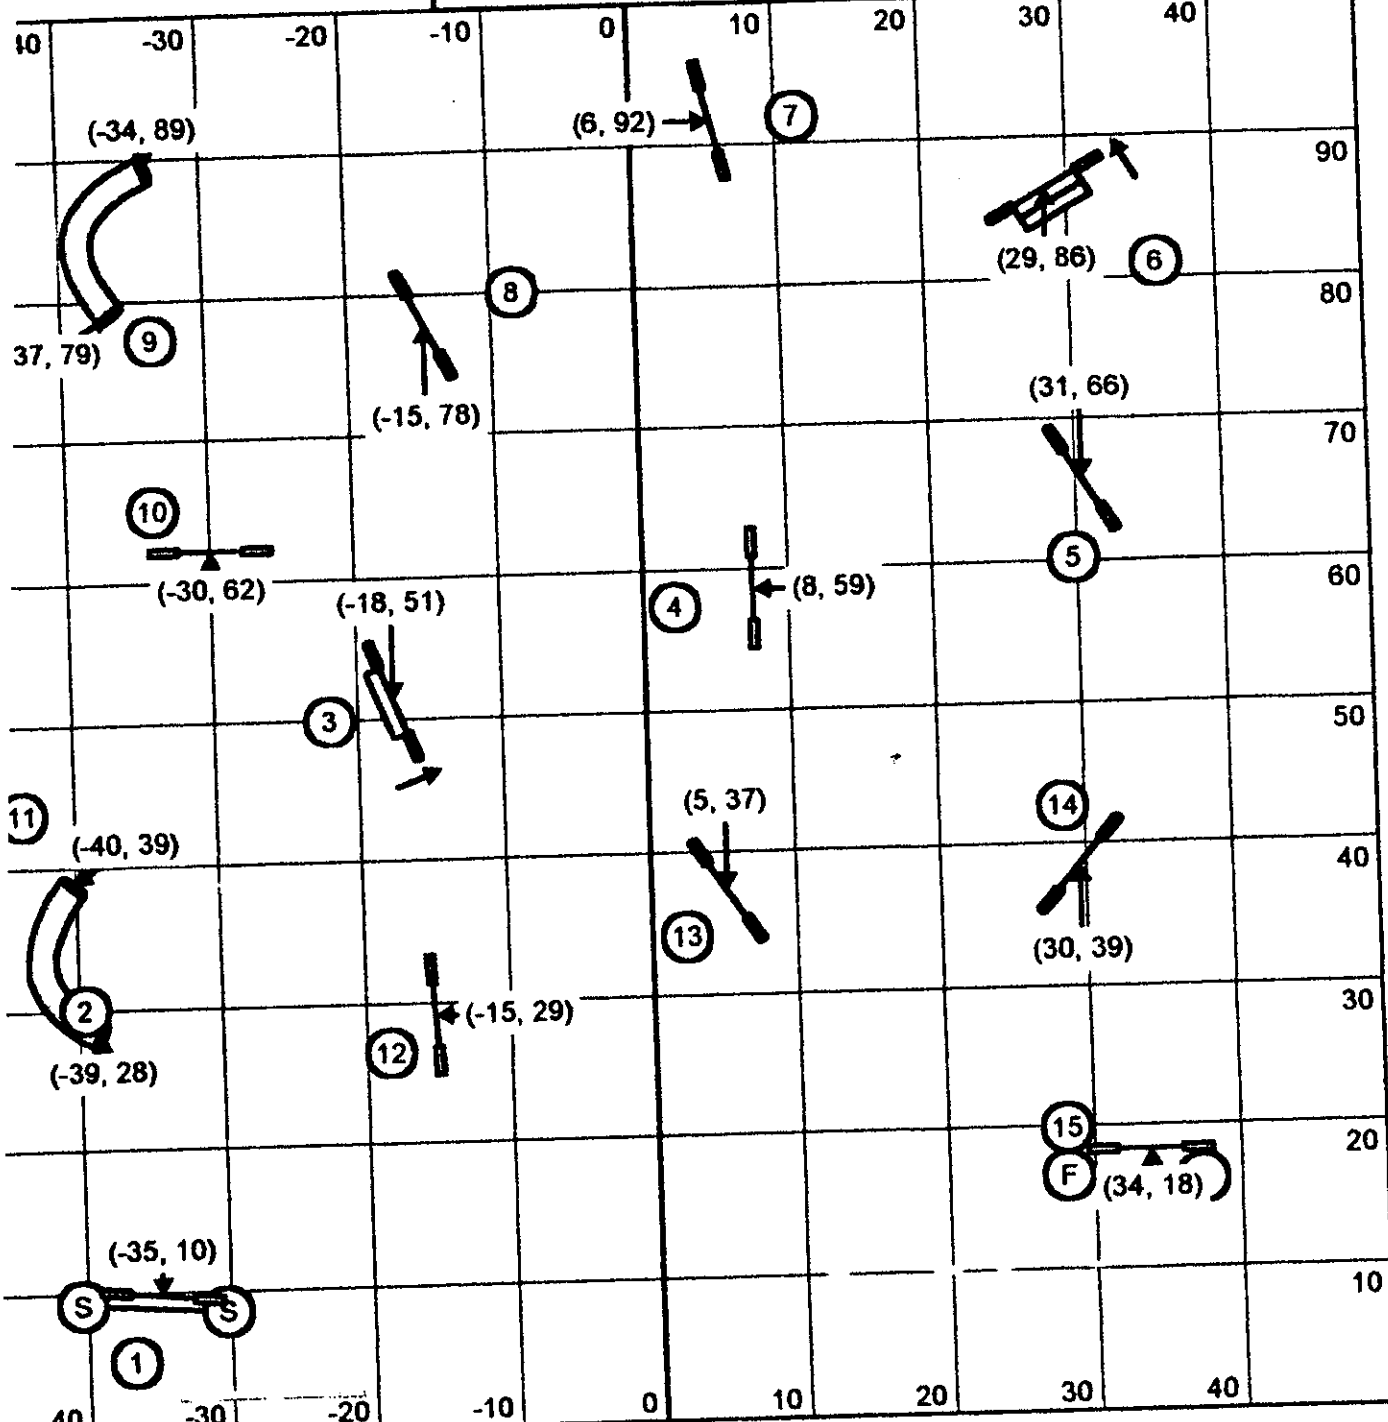

STARTER/P1 JUMPERS

WART - Morgan Hill, CA
Saturday, Nov 7, 2015

Liane Lewis
Fort Worth, TX