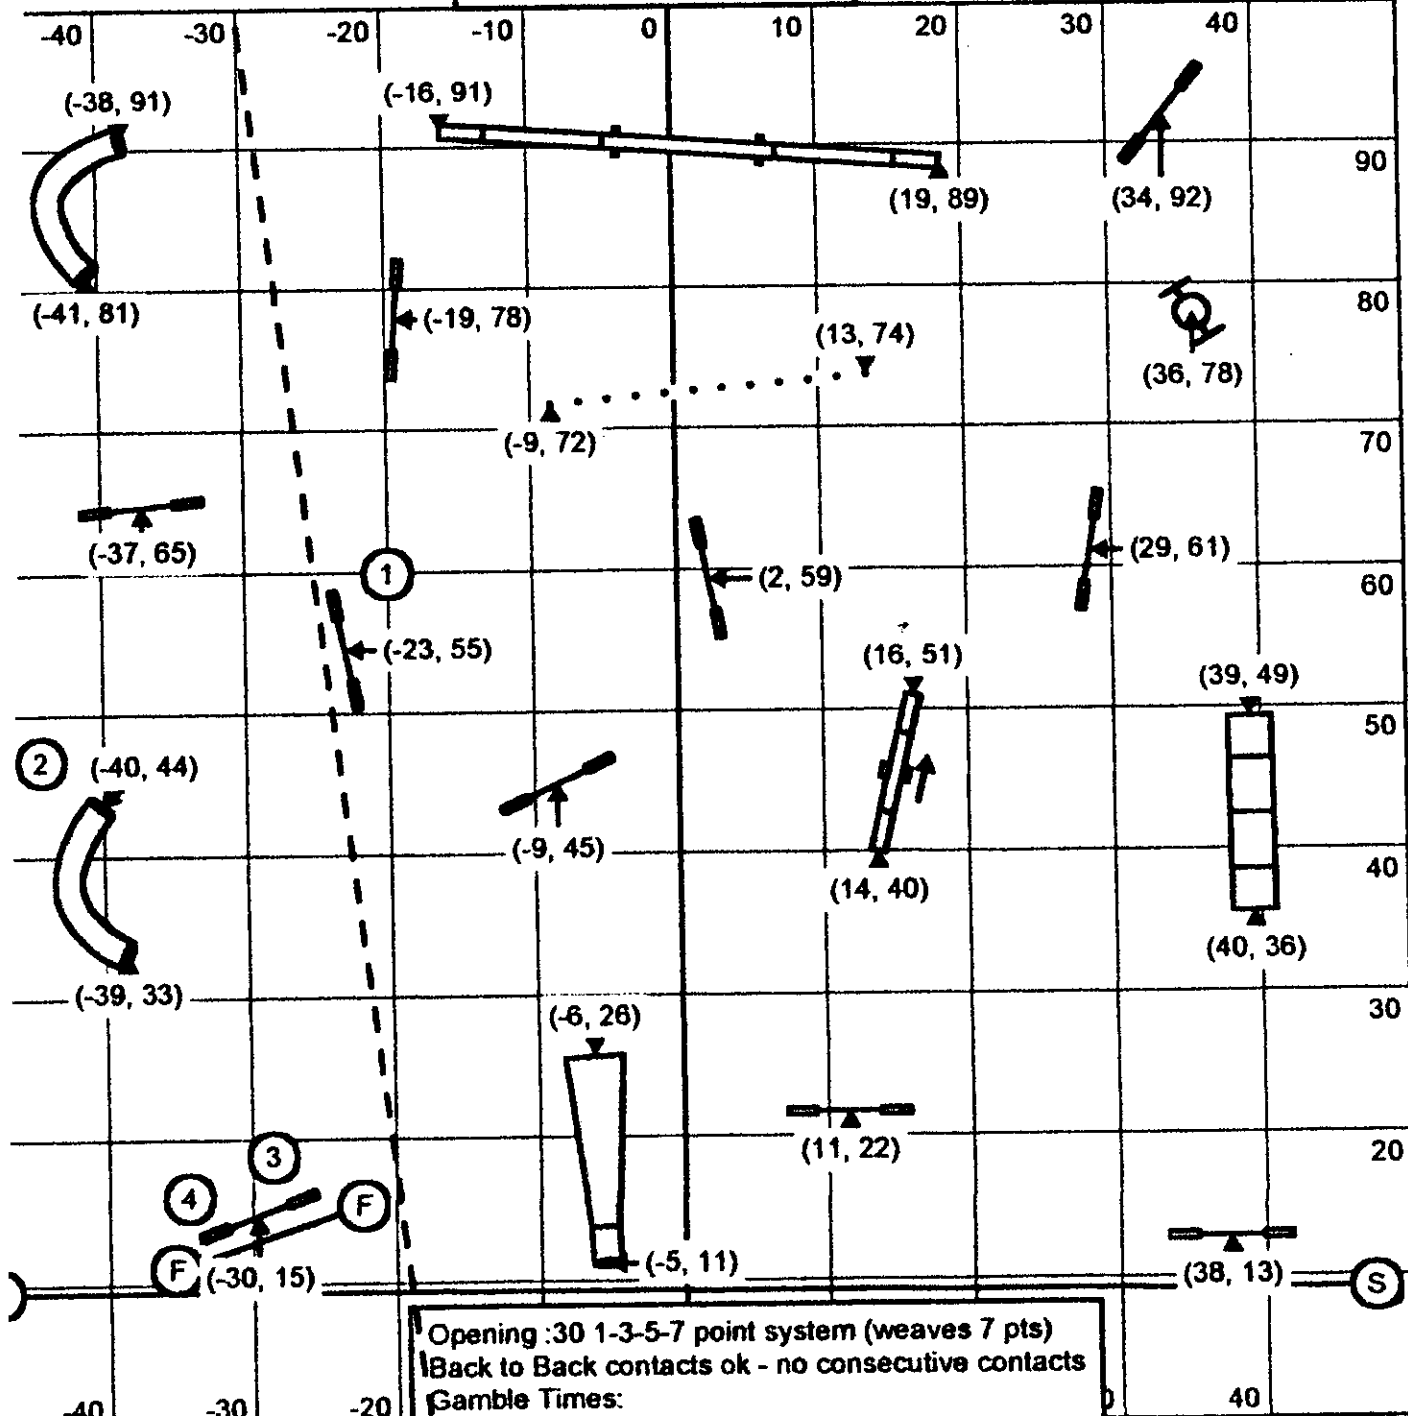

STARTER/P1 STANDARD

SMART - Morgan Hill, CA
Saturday, Nov 7, 2015

Liane Lewis
Fort Worth, TX

START/PT SNOOKER

3 Reds
 Combination any order in opening
 As marked in closing

SMART - Morgan Hill, CA
 Saturday, Nov 7, 2015

Ch 22/26 :50
 Ch 16/18 :52
 Ch 12/14 :54
 Performance +2

Liane Lewis
 Fort Worth, TX

STARTER/P1 JUMPERS

WART - Morgan Hill, CA
Saturday, Nov 7, 2015

Liane Lewis
Fort Worth, TX

STARTER/P1 PAIRS

SMART - Morgan Hill, CA
Saturday, Nov 7, 2015

1st dog 1-8
2nd dog 9-18

Liane Lewis
Fort Worth, TX

STARTERS/P1 GAMBLERS

Opening :30 1-3-5-7 point system (weaves 7 pts)
 Back to Back contacts ok - no consecutive contacts
 Gamble Times:
 22/26 :14
 16/18 :15
 12/14 :16
 Performance +2