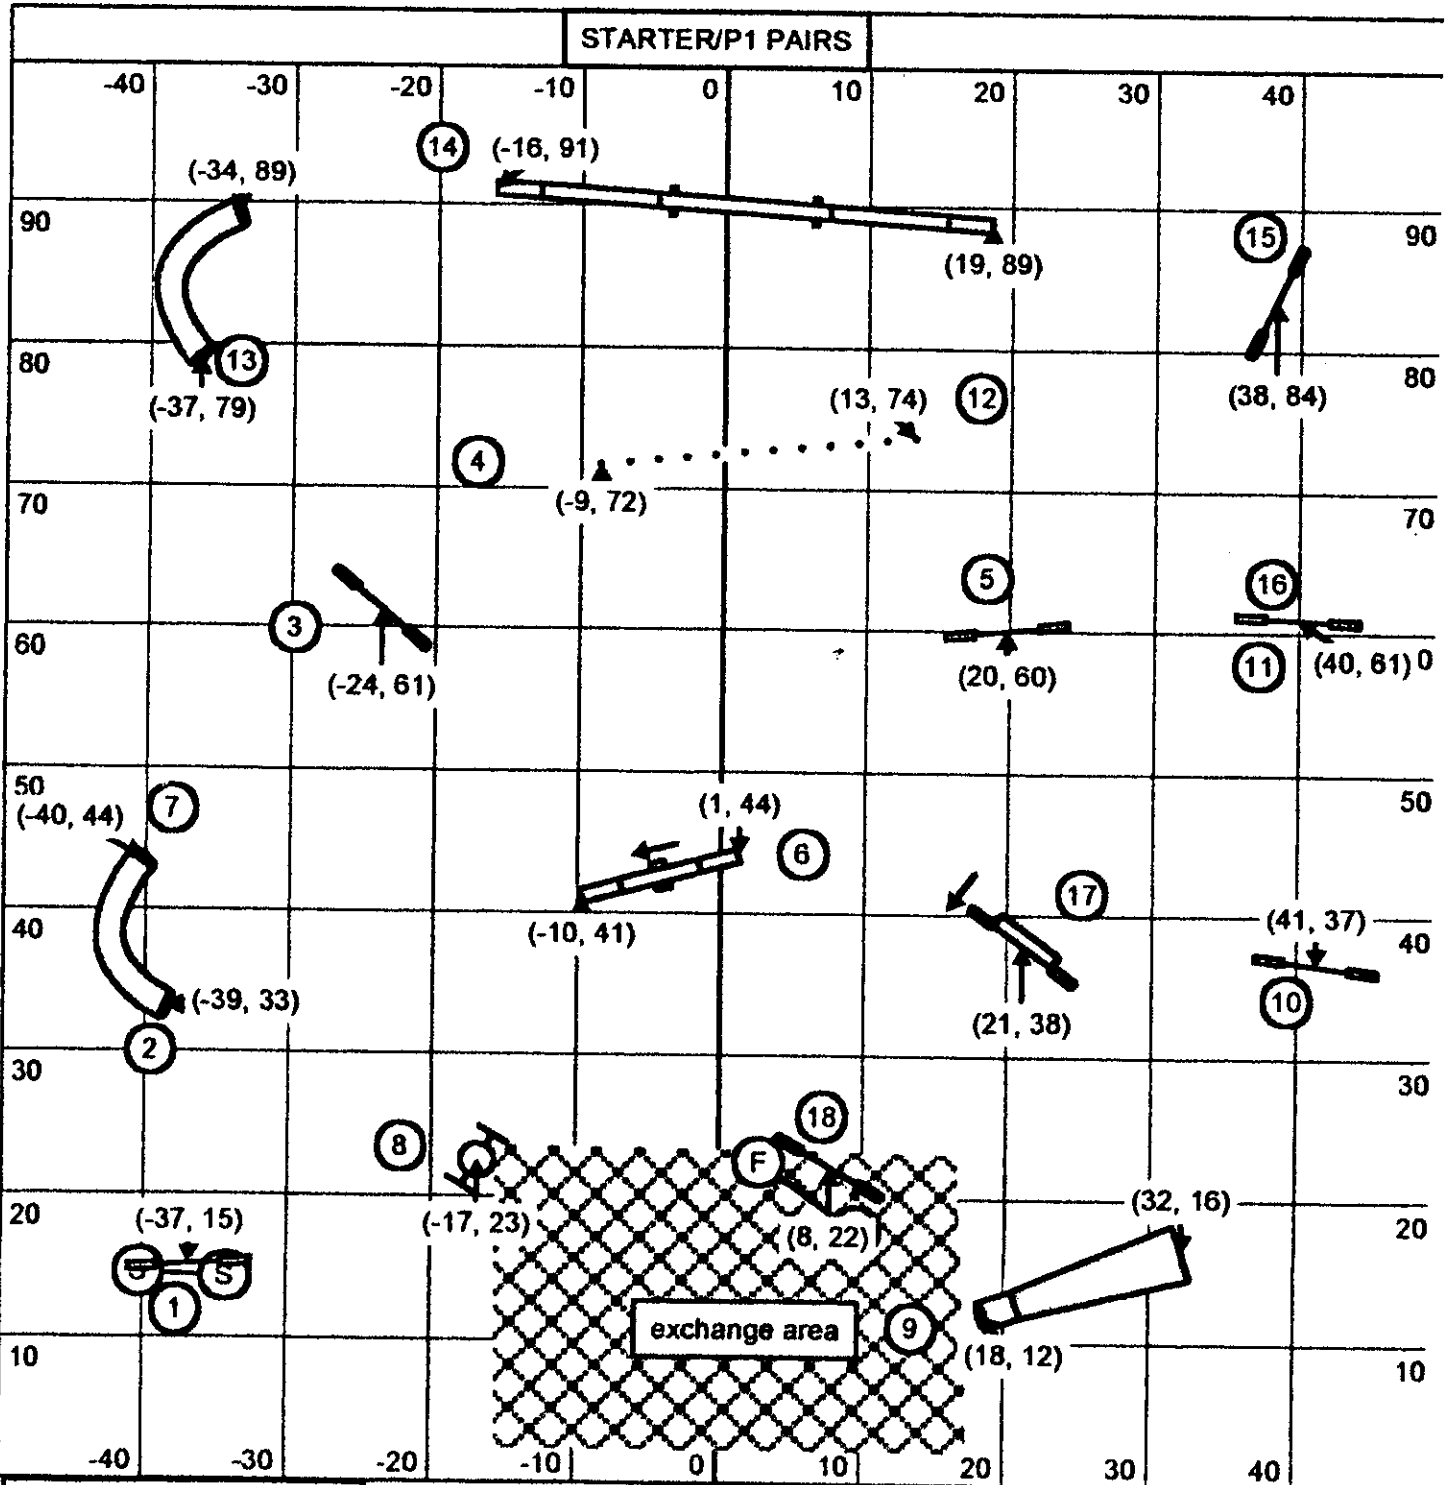

STARTER/P1 STANDARD

SMART - Morgan Hill, CA
Saturday, Nov 7, 2015

Liane Lewis
Fort Worth, TX

START/PT SNOOKER

3 Reds
 Combination any order in opening
 As marked in closing

SMART - Morgan Hill, CA
 Saturday, Nov 7, 2015

Ch 22/26 :50
 Ch 16/18 :52
 Ch 12/14 :54
 Performance +2

Liane Lewis
 Fort Worth, TX

STARTER/P1 JUMPERS

WART - Morgan Hill, CA
Saturday, Nov 7, 2015

Liane Lewis
Fort Worth, TX

STARTER/P1 PAIRS

SMART - Morgan Hill, CA
Saturday, Nov 7, 2015

1st dog 1-8
2nd dog 9-18

Liane Lewis
Fort Worth, TX

STARTERS/P1 GAMBLERS

Opening :30 1-3-5-7 point system (weaves 7 pts)
 Back to Back contacts ok - no consecutive contacts
 Gamble Times:
 22/26 :14
 16/18 :15
 12/14 :16
 Performance +2