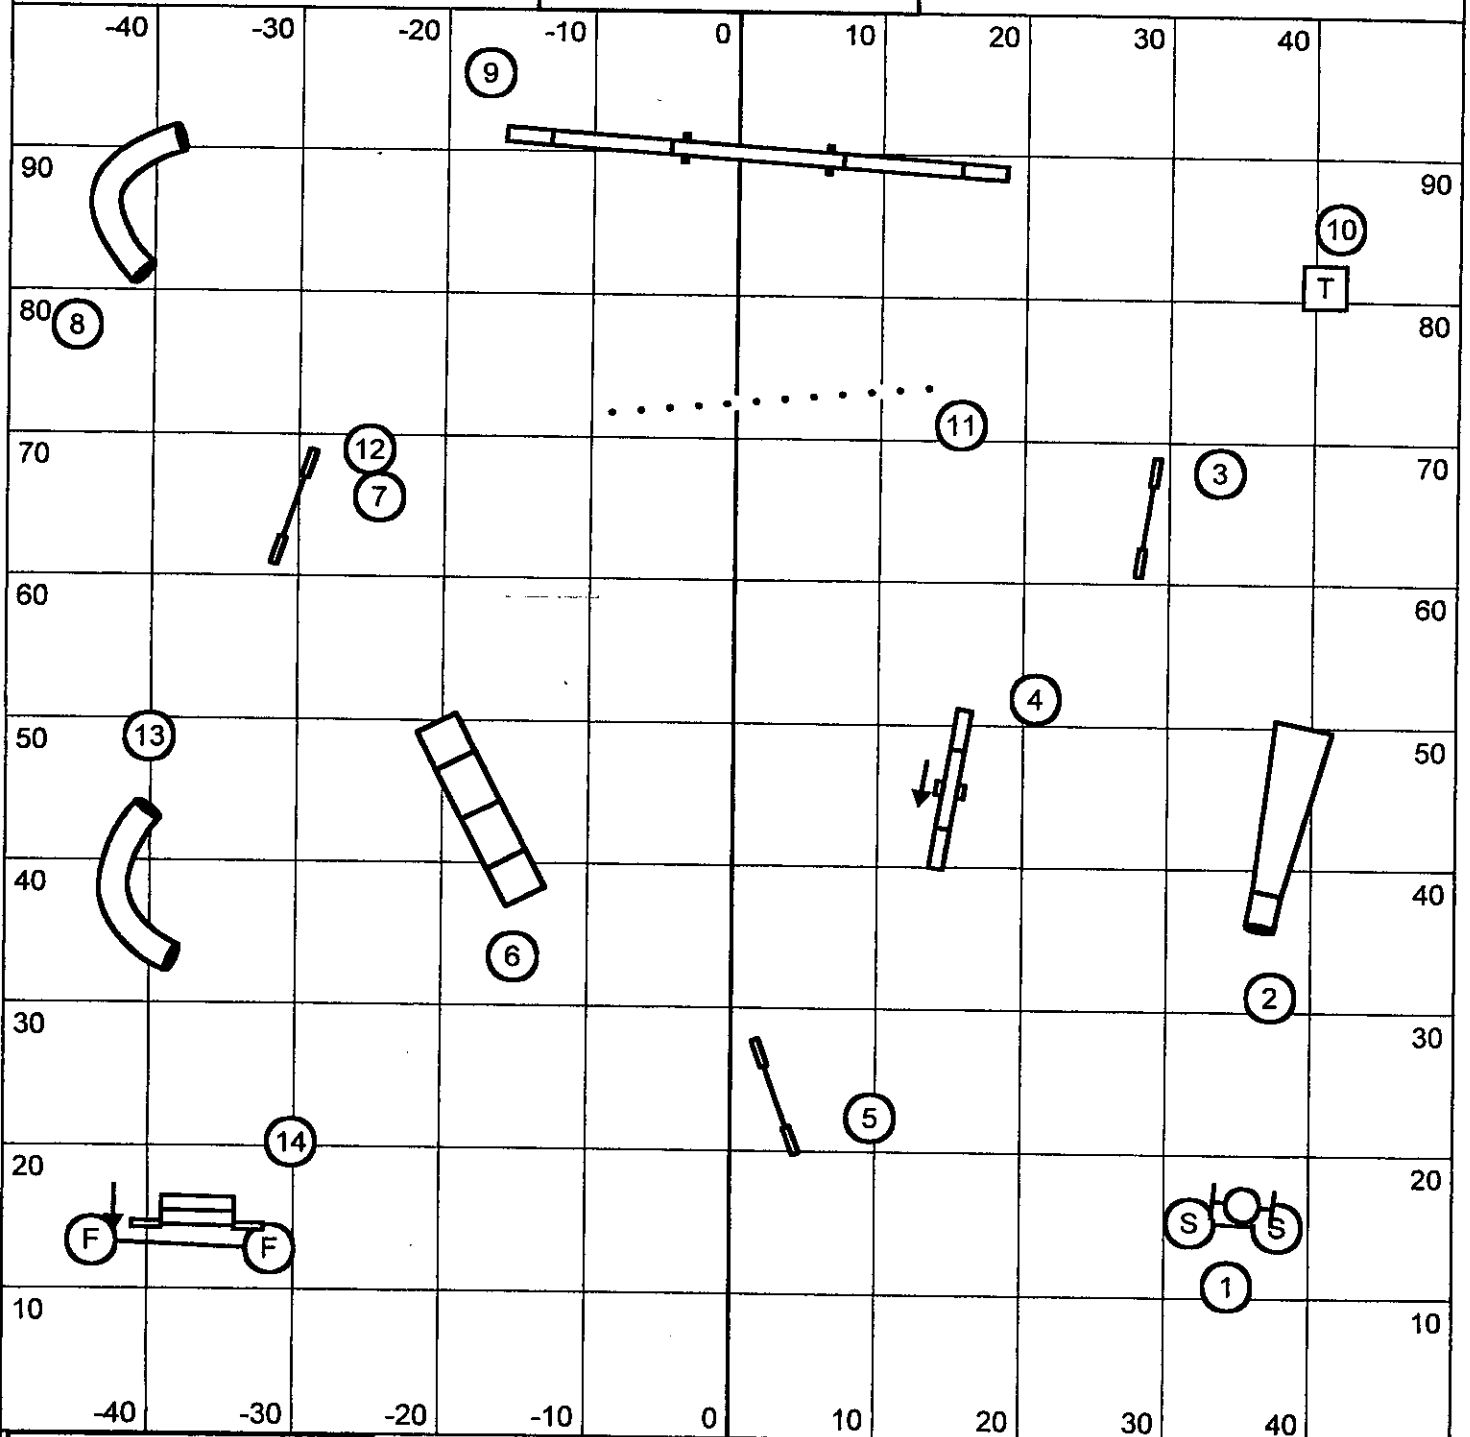

STARTER/P1 STANDARD

SMART - Morgan Hill, CA
Saturday, Nov 7, 2015

Liane Lewis
Fort Worth, TX

START/PT SNOOKER

3 Reds
 Combination any order in opening
 As marked in closing

SMART - Morgan Hill, CA
 Saturday, Nov 7, 2015

1st dog 1-8
2nd dog 9-18

Liane Lewis
Fort Worth, TX

STARTERS/P1 GAMBLERS

Opening :30 1-3-5-7 point system (weaves 7 pts)
 Back to Back contacts ok - no consecutive contacts
 Gamble Times:
 22/26 :14
 16/18 :15
 12/14 :16
 Performance +2