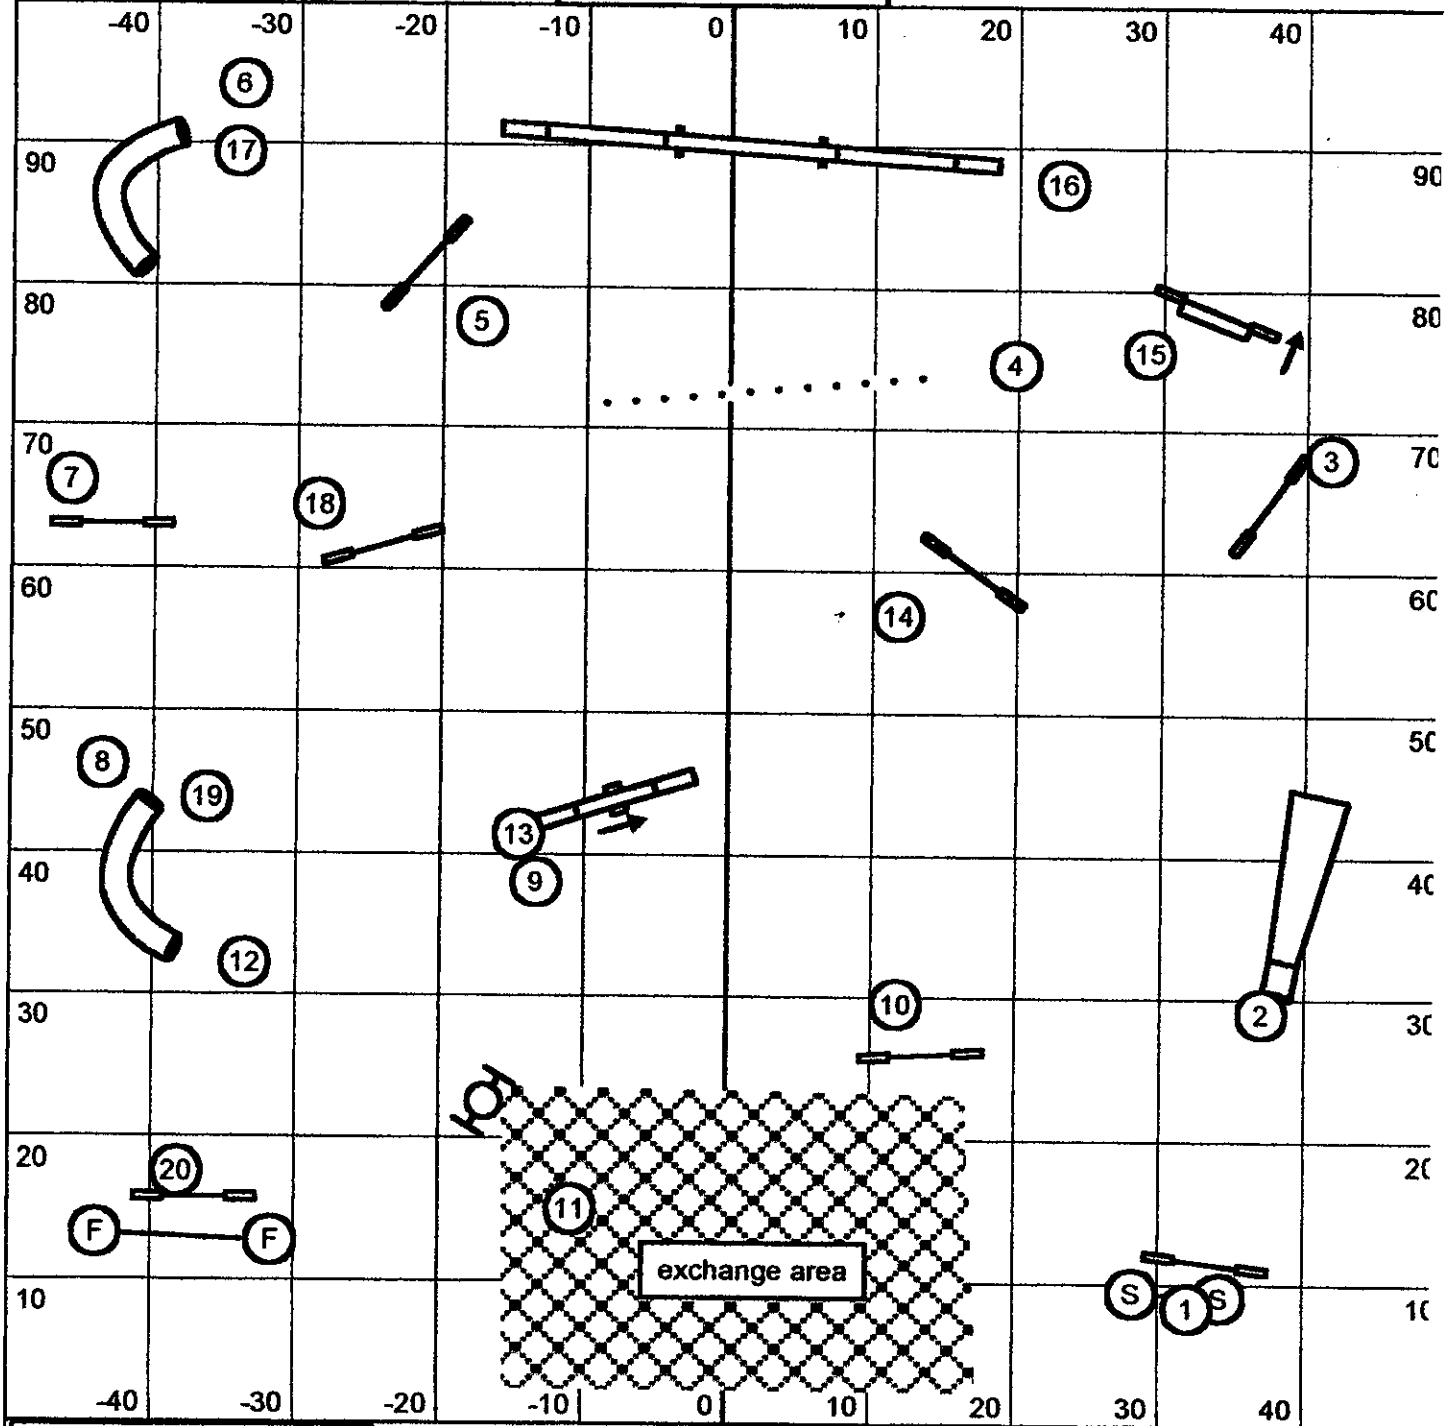

Liane Lewis
Fort Worth, TX

ADVANCED/P2 JUMPERS

MART - Morgan Hill, CA
Saturday, Nov 7, 2015

Liane Lewis
Fort Worth, TX

ADVANCED/P2 PAIRS

SMART - Morgan Hill, CA
Saturday, Nov 7, 2015

1st dog 1-10
2nd dog 11-20

Liane Lewis
Fort Worth, TX

ADVANCED/P2 GAMBLERS

Opening :30 1-3-5-7 point system (weaves 7 pts)
 Back to Back contacts ok - no consecutive contacts
 Gamble Times:
 22/26 :15
 16/18 :16
 12/14 :17
 Performance +2