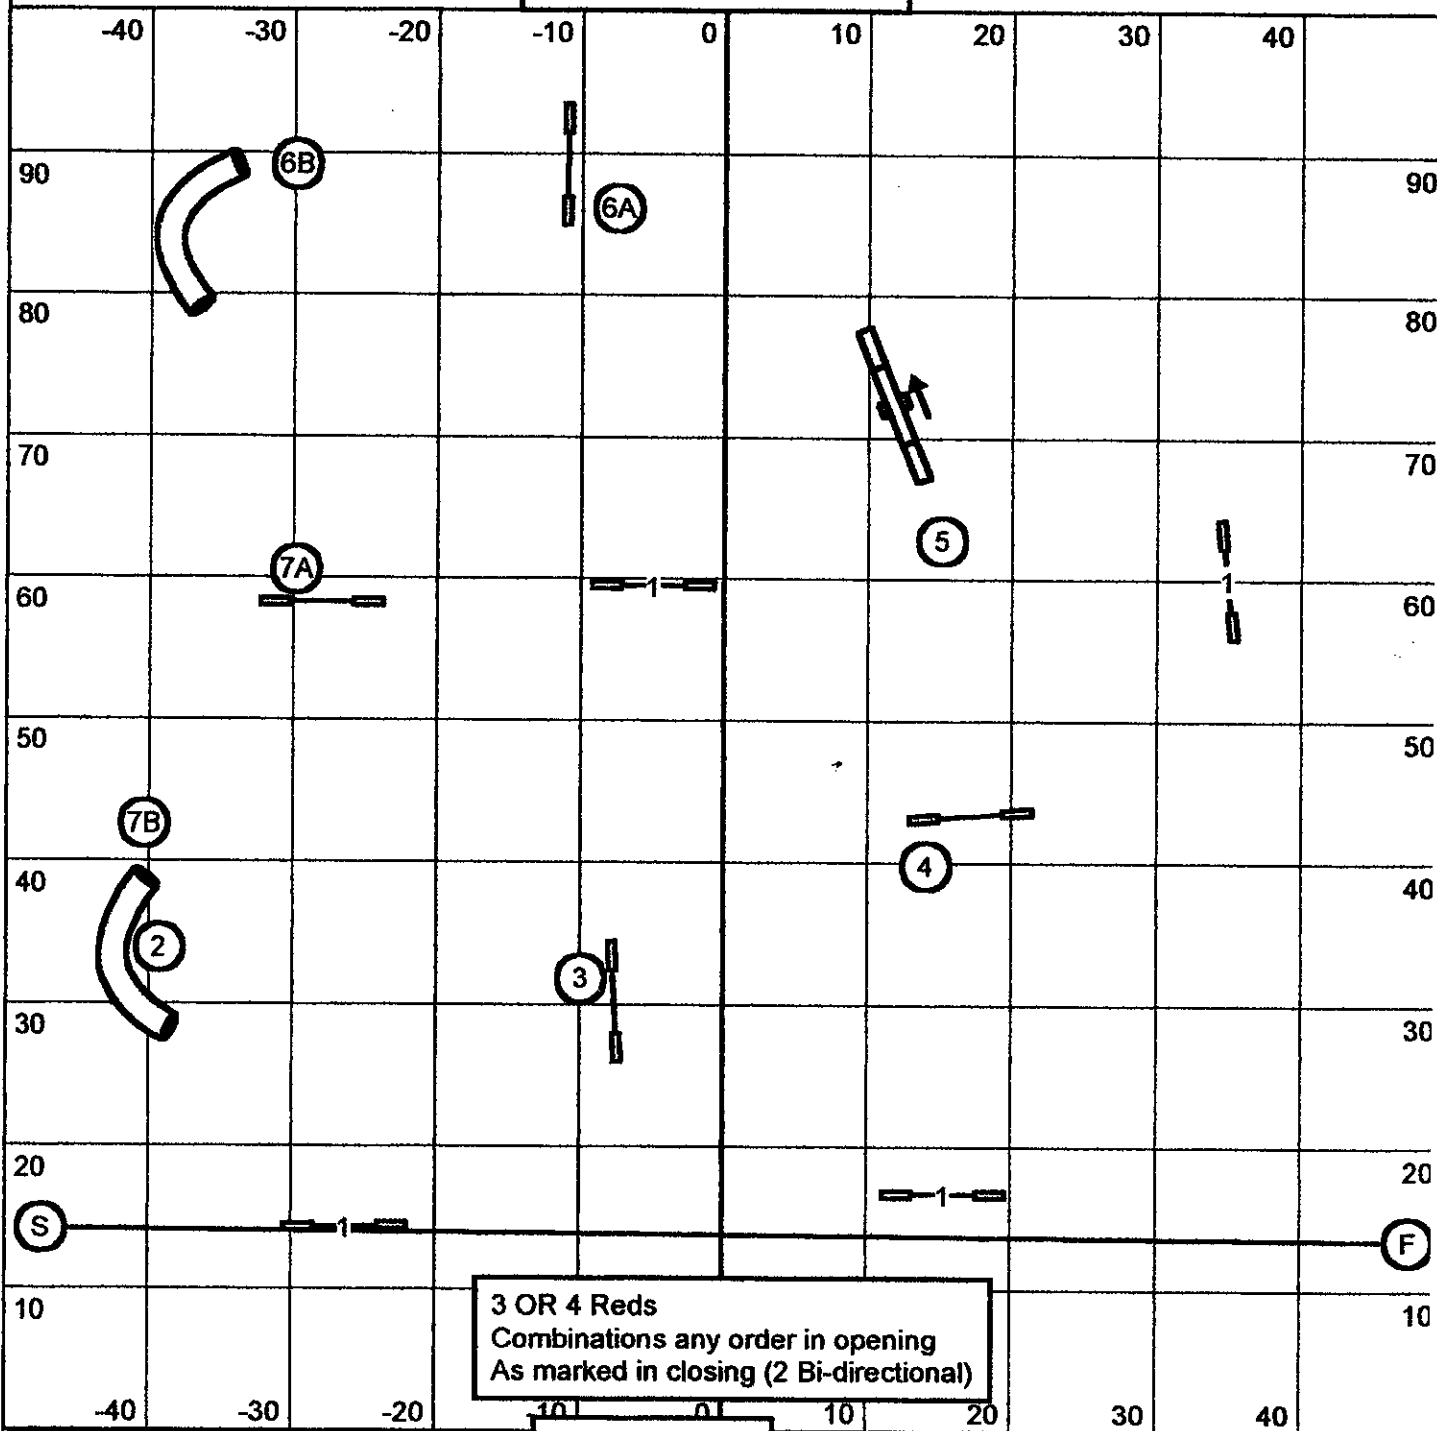

ADVANCED/P2 STANDARD

SMART - Morgan Hill, CA
Saturday, Nov 7, 2015

Liane Lewis
Fort Worth, TX

ADVANCED/P2 SNOOKER

SMART - Morgan Hill, CA
Saturday, Nov 7, 2015

Ch 22/26 :50
Ch 16/18 :52
Ch 12/14 :54
Performance +2

Liane Lewis
Fort Worth, TX

ADVANCED/P2 JUMPERS

MART - Morgan Hill, CA
Saturday, Nov 7, 2015

Liane Lewis
Fort Worth, TX

ADVANCED/P2 PAIRS

SMART - Morgan Hill, CA
Saturday, Nov 7, 2015

1st dog 1-10
2nd dog 11-20

Liane Lewis
Fort Worth, TX

ADVANCED/P2 GAMBLERS

Opening :30 1-3-5-7 point system (weaves 7 pts)
 Back to Back contacts ok - no consecutive contacts
 Gamble Times:
 22/26 :15
 16/18 :16
 12/14 :17
 Performance +2