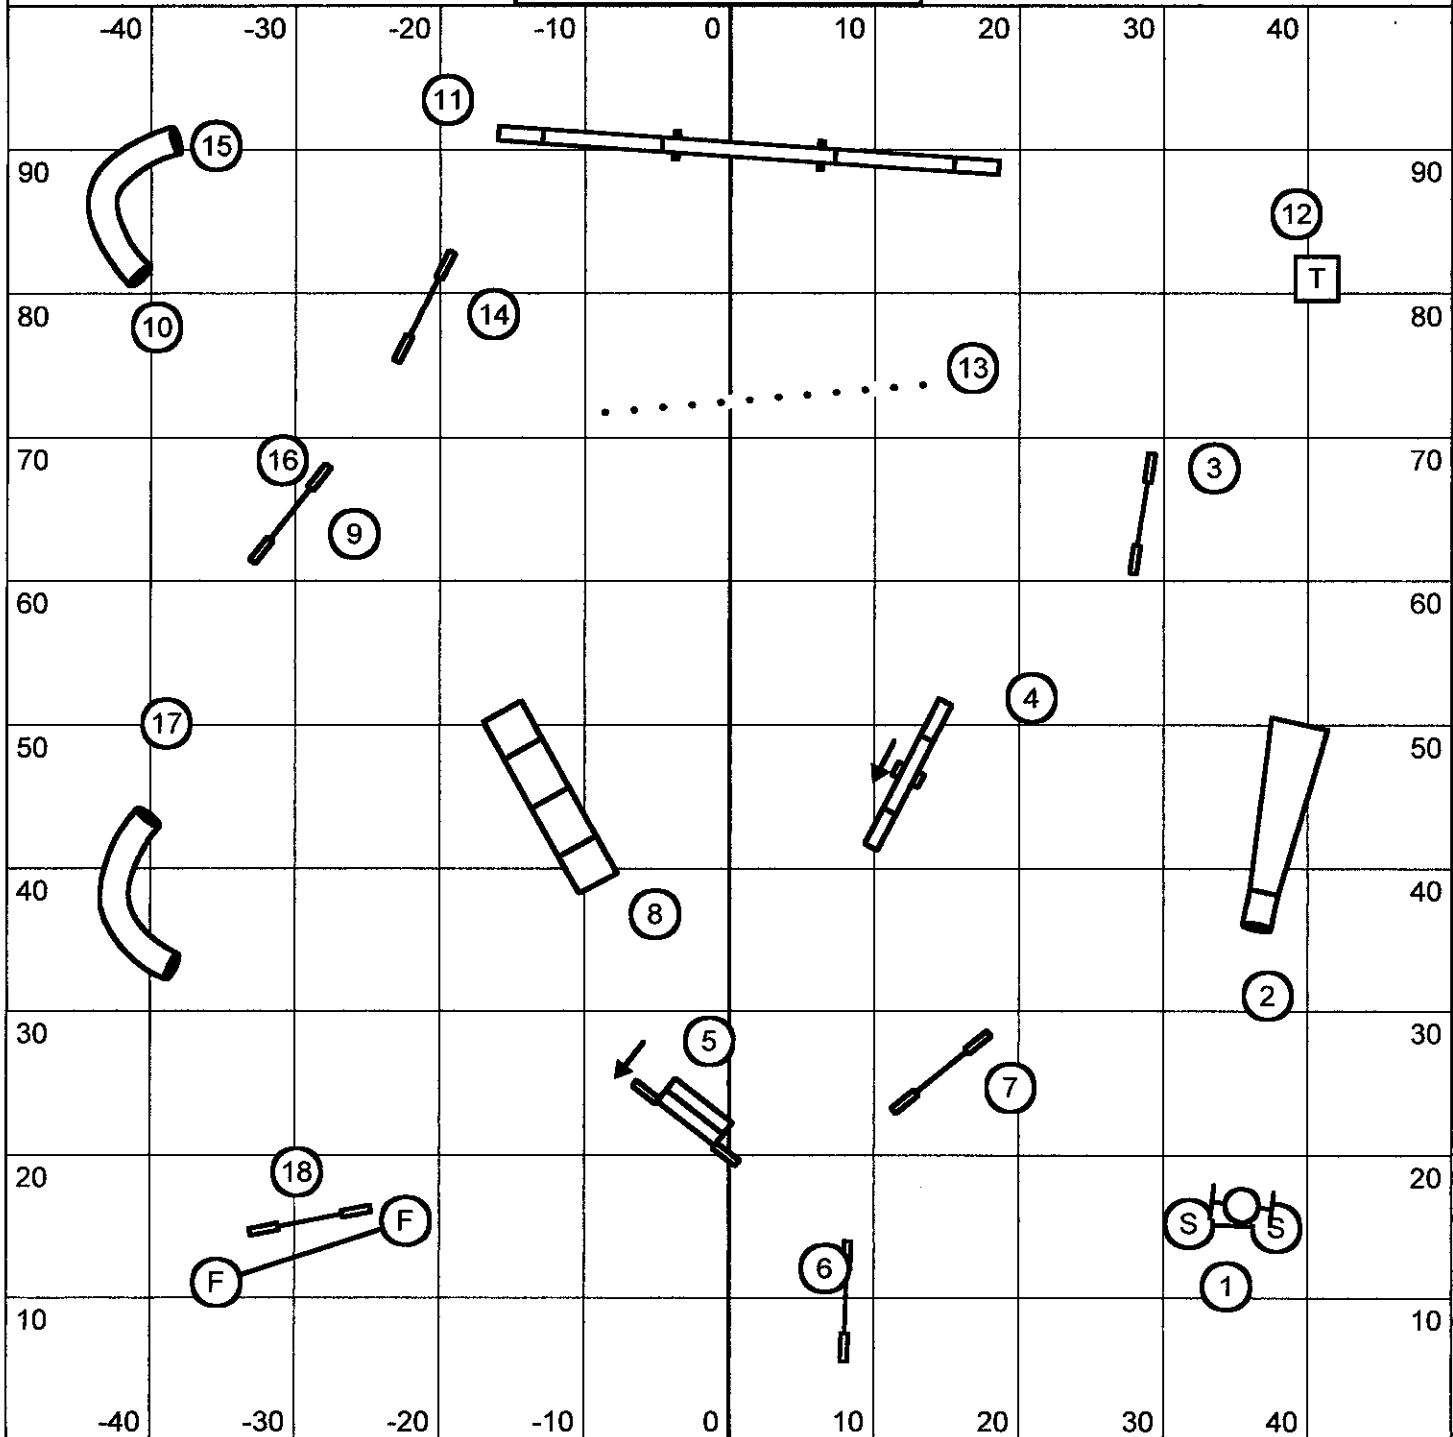

ADVANCED/P2 STANDARD

SMART - Morgan Hill, CA
Saturday, Nov 7, 2015

Liane Lewis
Fort Worth, TX

ADVANCED/P2 SNOOKER

SMART - Morgan Hill, CA
Saturday, Nov 7, 2015

Ch 22/26 :50
Ch 16/18 :52
Ch 12/14 :54
Performance +2

Liane Lewis
Fort Worth, TX

ADVANCED/P2 JUMPERS

MART - Morgan Hill, CA
Saturday, Nov 7, 2015

Liane Lewis
Fort Worth, TX

ADVANCED/P2 PAIRS

SMART - Morgan Hill, CA
Saturday, Nov 7, 2015

1st dog 1-10
2nd dog 11-20

Liane Lewis
Fort Worth, TX

ADVANCED/P2 GAMBLERS

Opening :30 1-3-5-7 point system (weaves 7 pts)
 Back to Back contacts ok - no consecutive contacts
 Gamble Times:
 22/26 :15
 16/18 :16
 12/14 :17
 Performance +2