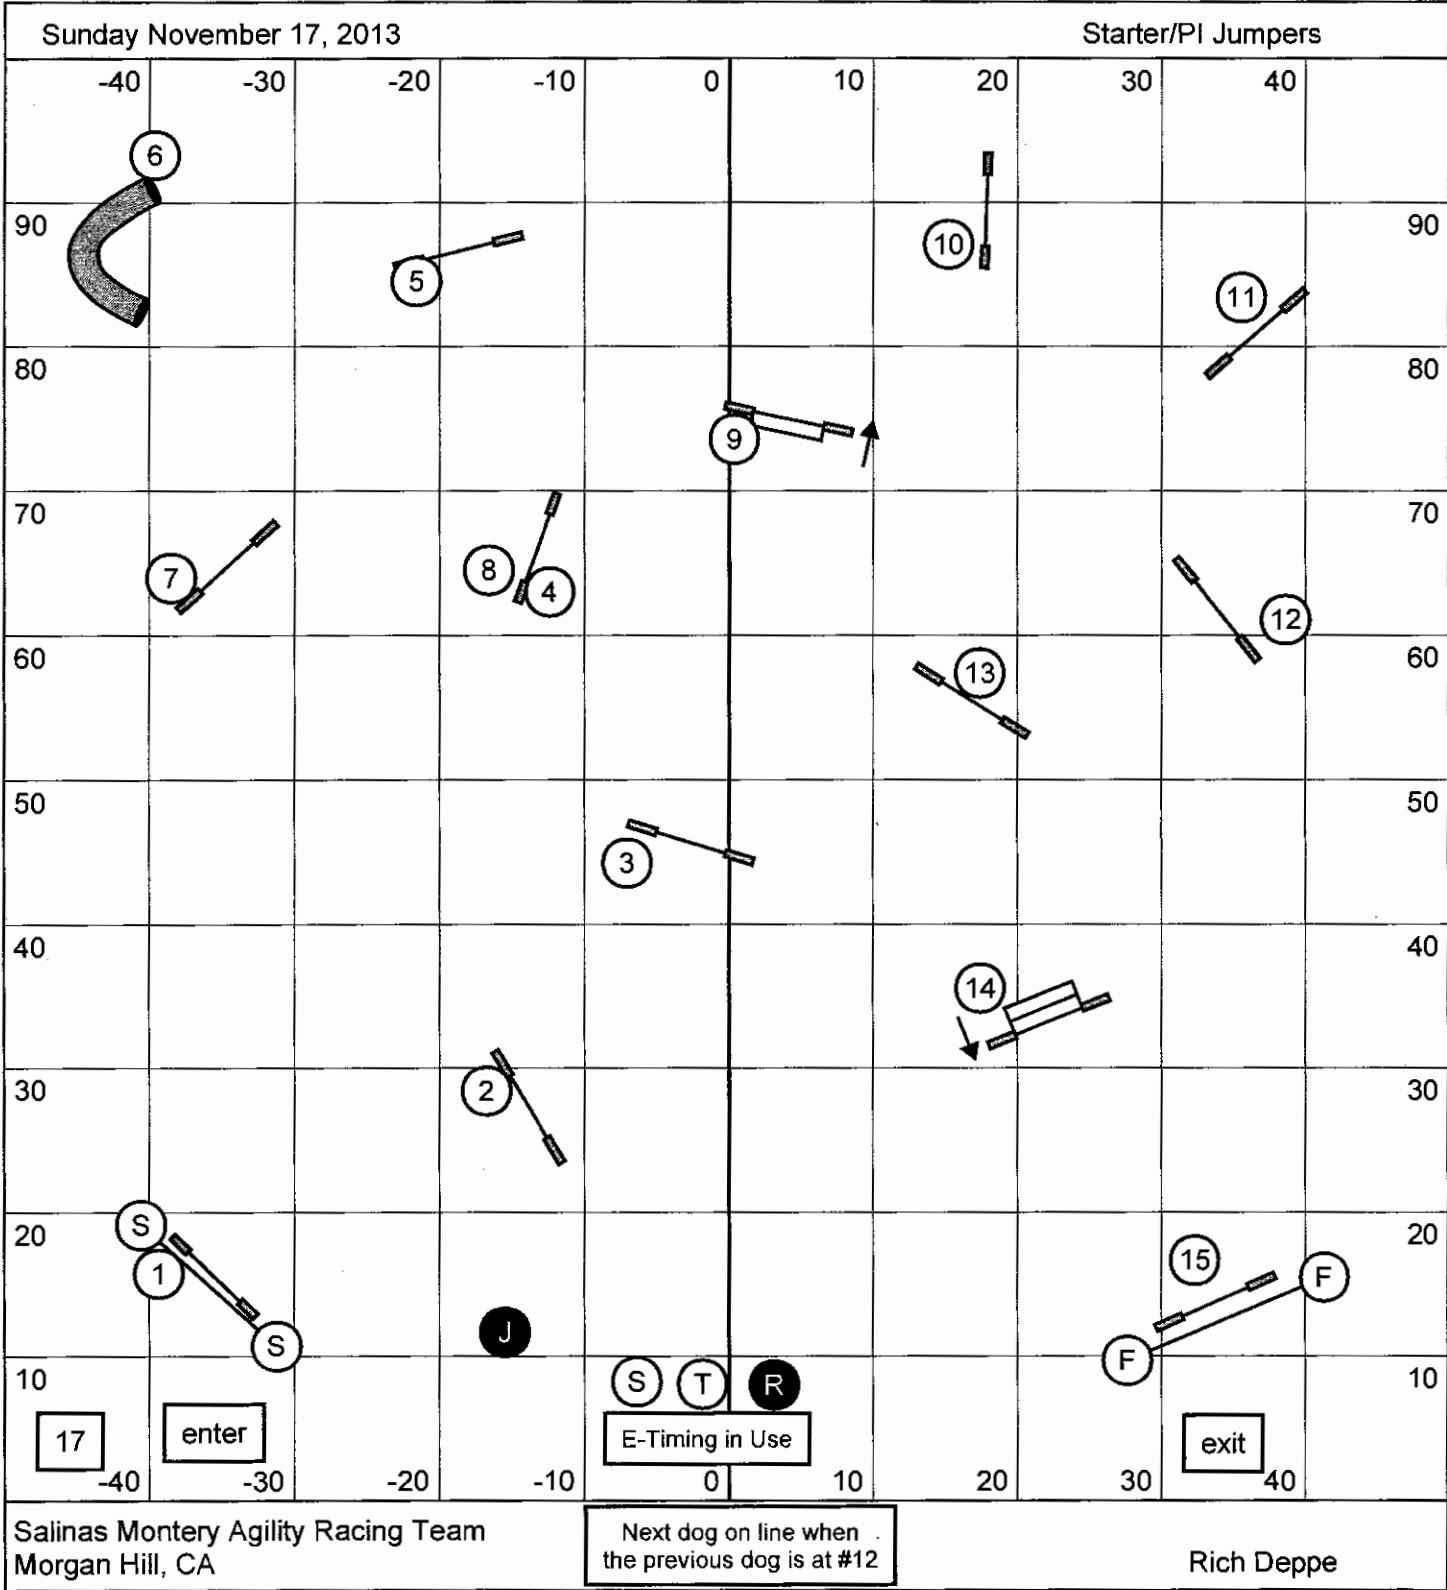

Sunday November 17, 2013

Starter/PI Standard

Salinas Monterey Agility Racing Team
Morgan Hill, CA

Next dog on line when
the previous dog is at #12

Rich Deppe

Sunday November 17, 2013

Starter/PI Gamblers

Starter dogs need 18 pts in the opg + the gamble to Q

A-Frame = 7 points -- weaves & contacts = 5 points
tunnels, tire = 3 points -- all hurdles = 1 point

gamble value is 20 points--
opening time is 25 sec--
closing times--
Starter 26"/22"-15 sec
Starter 16"- 16 sec
Starter 12"- 17 sec
Perf | 22"/16"- 18 sec
Perf | 12"- 19 sec
Perf | 8"- 20 sec

-Start Here--
going in either direction

E-Timing in Use

Salinas Monterey Agility Racing Team
Morgan Hill, CA

next dog on line when previous
dog has started the gamble

distance control
Rich Deppe