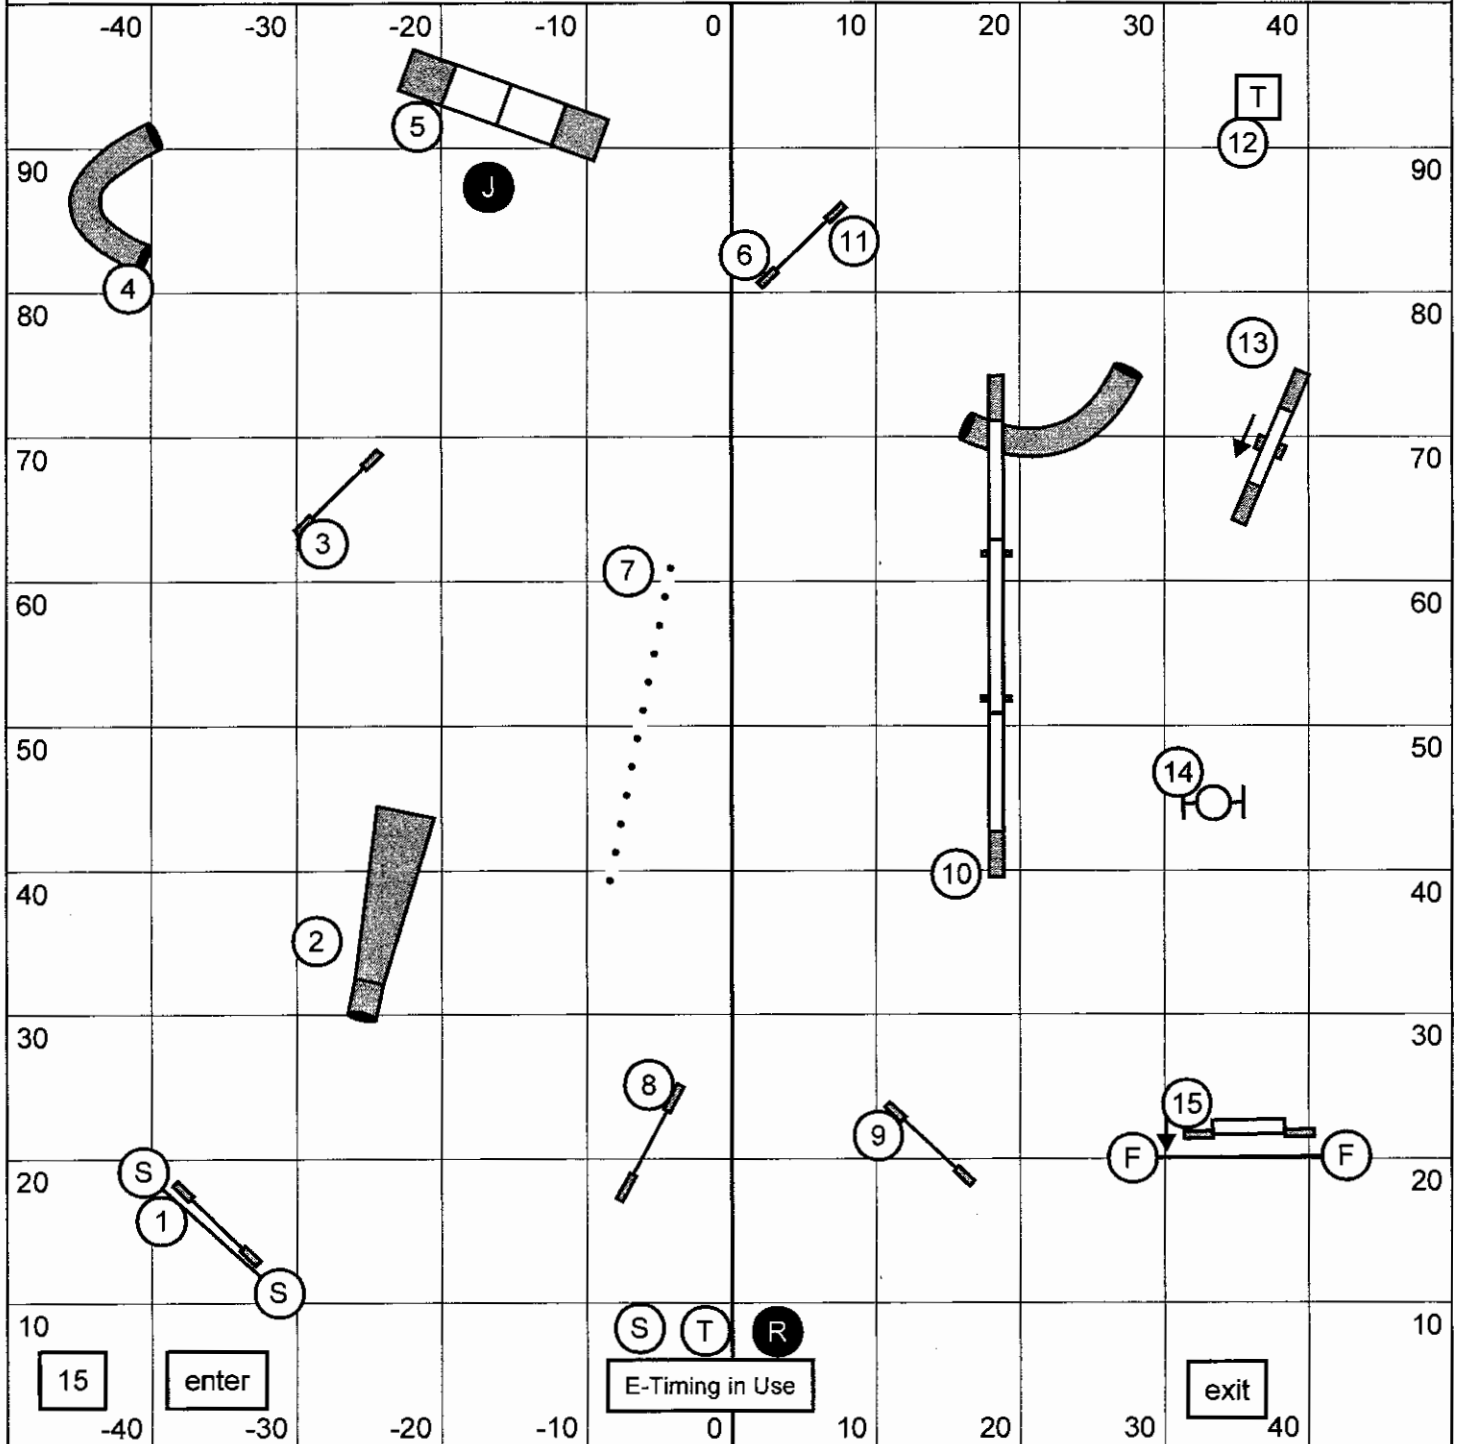

Sunday November 17, 2013

Starter/PI Standard

Salinas Monterey Agility Racing Team
Morgan Hill, CA

Next dog on line when
the previous dog is at #12

Rich Deppe

Sunday November 17, 2013

Starter/PI Gamblers

Starter dogs need 18 pts in the opg + the gamble to Q

A-Frame = 7 points -- weaves & contacts = 5 points
tunnels, tire = 3 points -- all hurdles = 1 point

gamble value is 20 points--
opening time is 25 sec--
closing times--
Starter 26"/22"-15 sec
Starter 16"- 16 sec
Starter 12"- 17 sec
Perf | 22"/16"- 18 sec
Perf | 12"- 19 sec
Perf | 8"- 20 sec

-Start Here--
going in either direction

E-Timing in Use

Salinas Monterey Agility Racing Team
Morgan Hill, CA

next dog on line when previous
dog has started the gamble

distance control
Rich Deppe