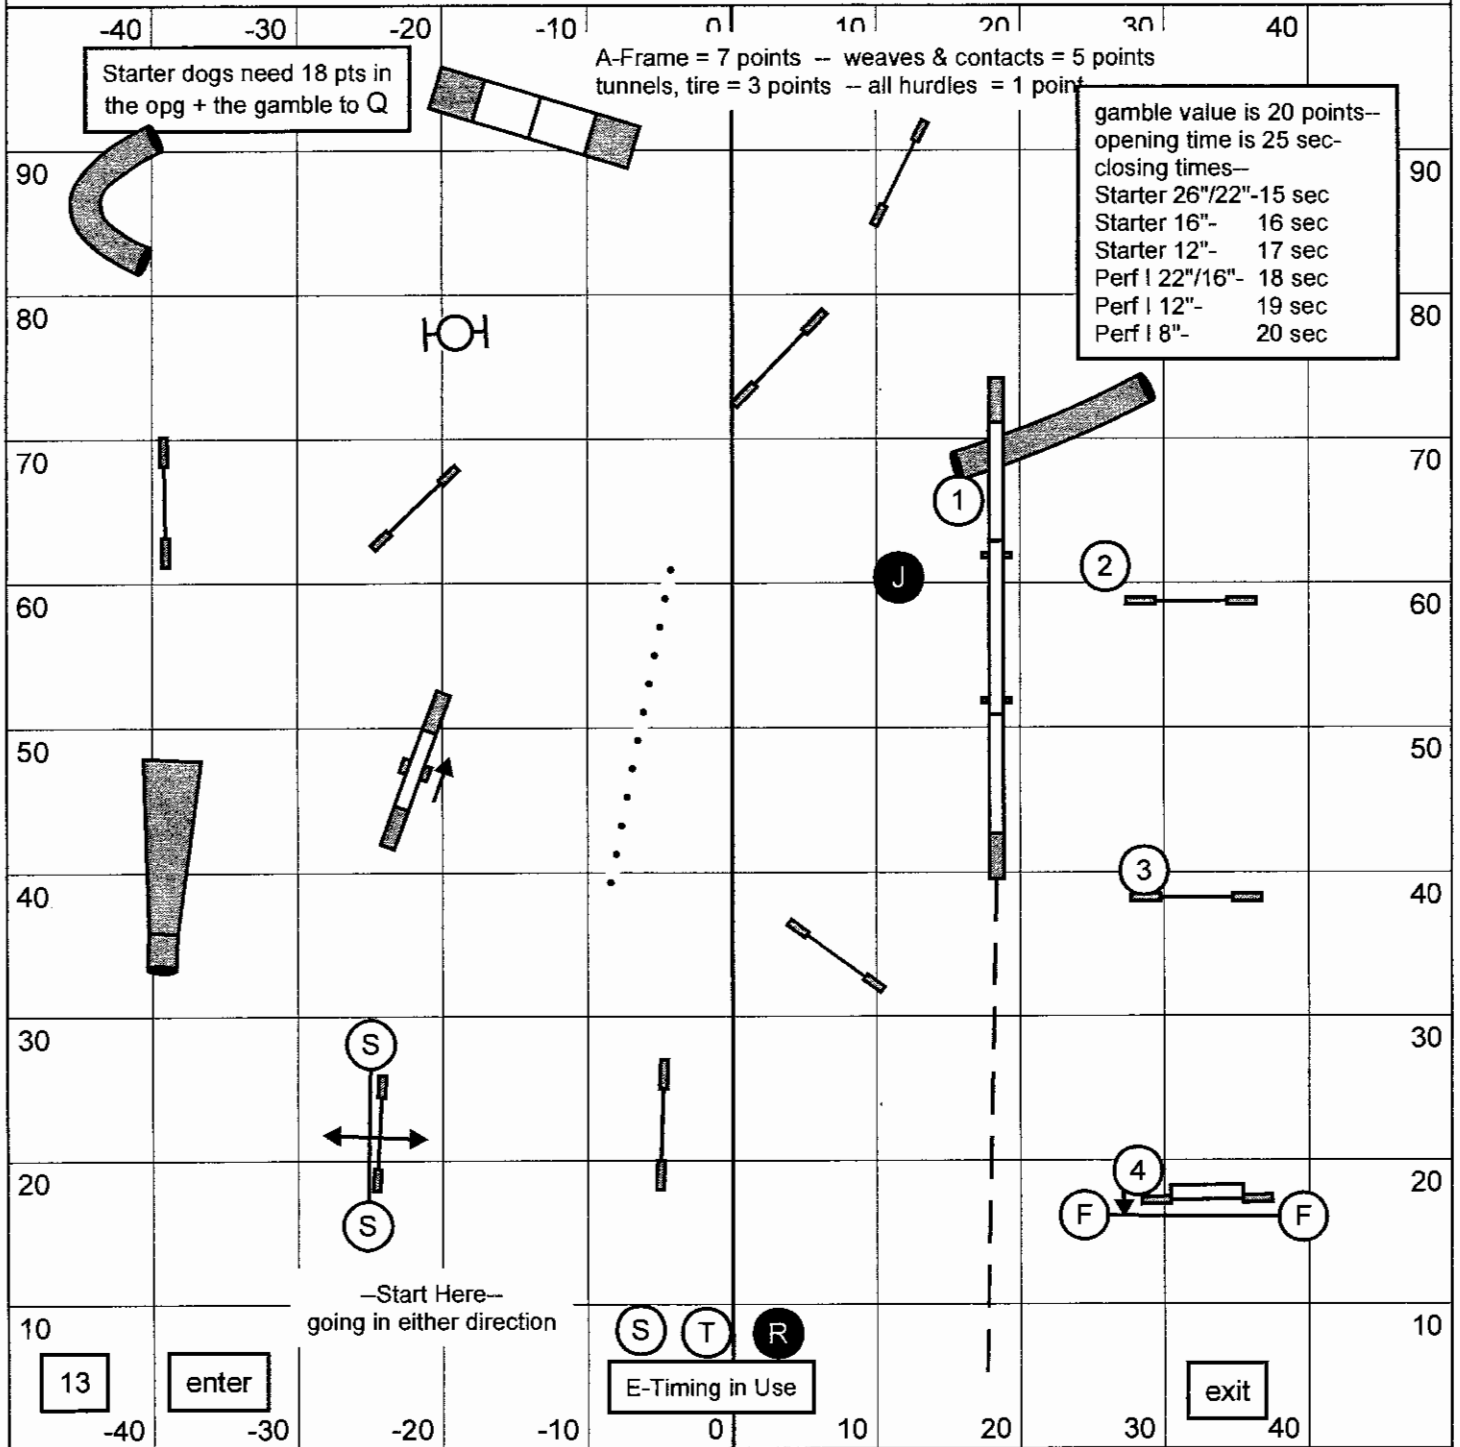

Sunday November 17, 2013

Starter/PI Standard

Salinas Monterey Agility Racing Team
Morgan Hill, CA

Next dog on line when
the previous dog is at #12

Rich Deppe

Sunday November 17, 2013

Starter/PI Gamblers

Starter dogs need 18 pts in the opg + the gamble to Q

A-Frame = 7 points -- weaves & contacts = 5 points
tunnels, tire = 3 points -- all hurdles = 1 point

gamble value is 20 points--
opening time is 25 sec--
closing times--
Starter 26"/22"-15 sec
Starter 16"- 16 sec
Starter 12"- 17 sec
Perf | 22"/16"- 18 sec
Perf | 12"- 19 sec
Perf | 8"- 20 sec

-Start Here--
going in either direction

E-Timing in Use

Salinas Monterey Agility Racing Team
Morgan Hill, CA

next dog on line when previous
dog has started the gamble

distance control
Rich Deppe