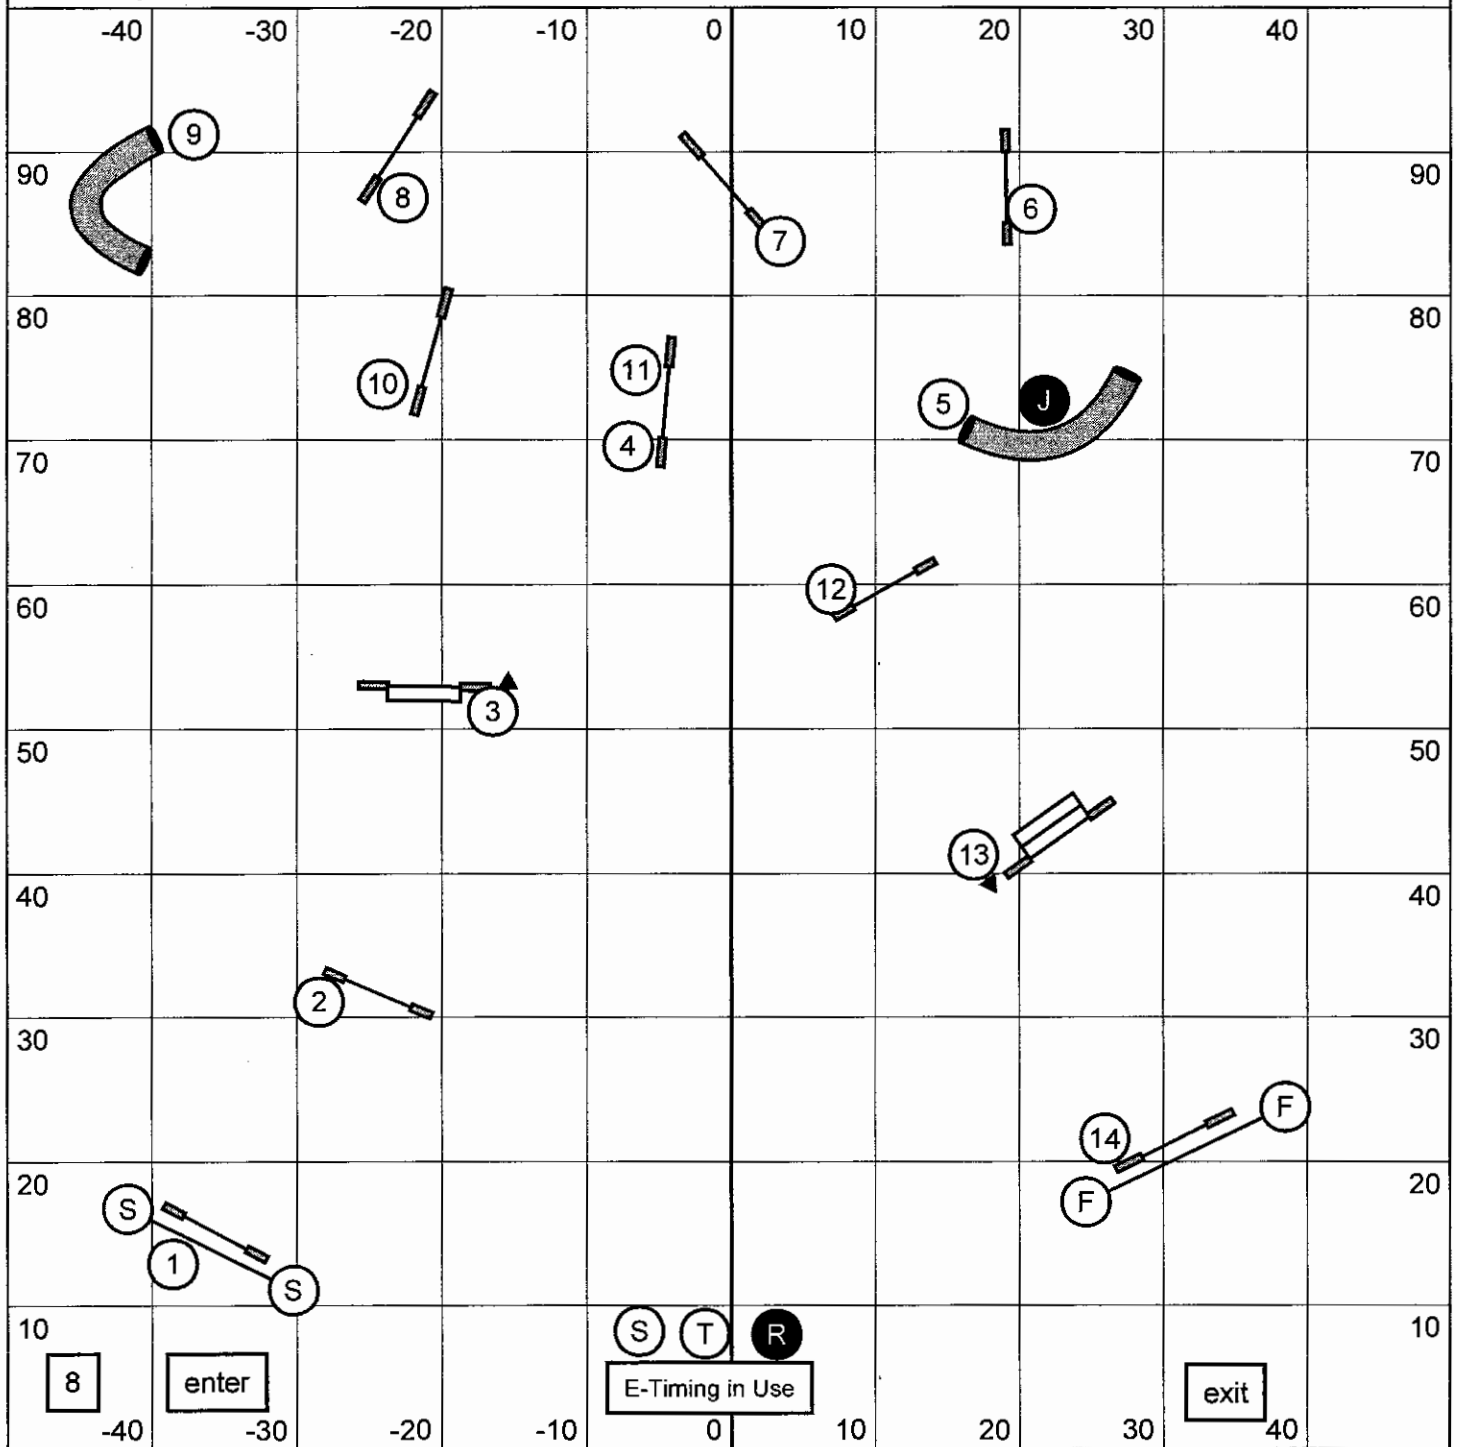

Saturday November 16, 2013

Starter/PI Standard

Salinas Monterey Agility Racing Team  
Morgan Hill, CA

next dog on line when previous  
dog is at #12

Rich Deppe

Saturday November 16, 2013

Starter/PI Snooker

All of the obstacles are multi-directional in the opening.  
 #2 is bi-directional in the closing.  
 Next dog be ready to enter the ring at the start of the close  
 Please note area to enter and exit the ring  
 USE START AND STOP JUMPS

Starter 26"/22"-	52 sec
Starter 16"-	53 sec
Starter 12"-	55 sec
Perf   22"/16"-	55 sec
Perf   12"-	56 sec
Perf   8"-	57 sec

10

enter

S T R  
 E-Timing in Use

exit

Salinas Monterey Agility Racing Team  
 Morgan Hill, CA

This is Snooker so be ready!

Jumps and Tunnels  
 Rich Deppe

Saturday November 16, 2013

Starter/PI Jumpers

Salinas Monterey Agility Racing Team  
Morgan Hill, CA

next dog on line when previous  
dog is at #11