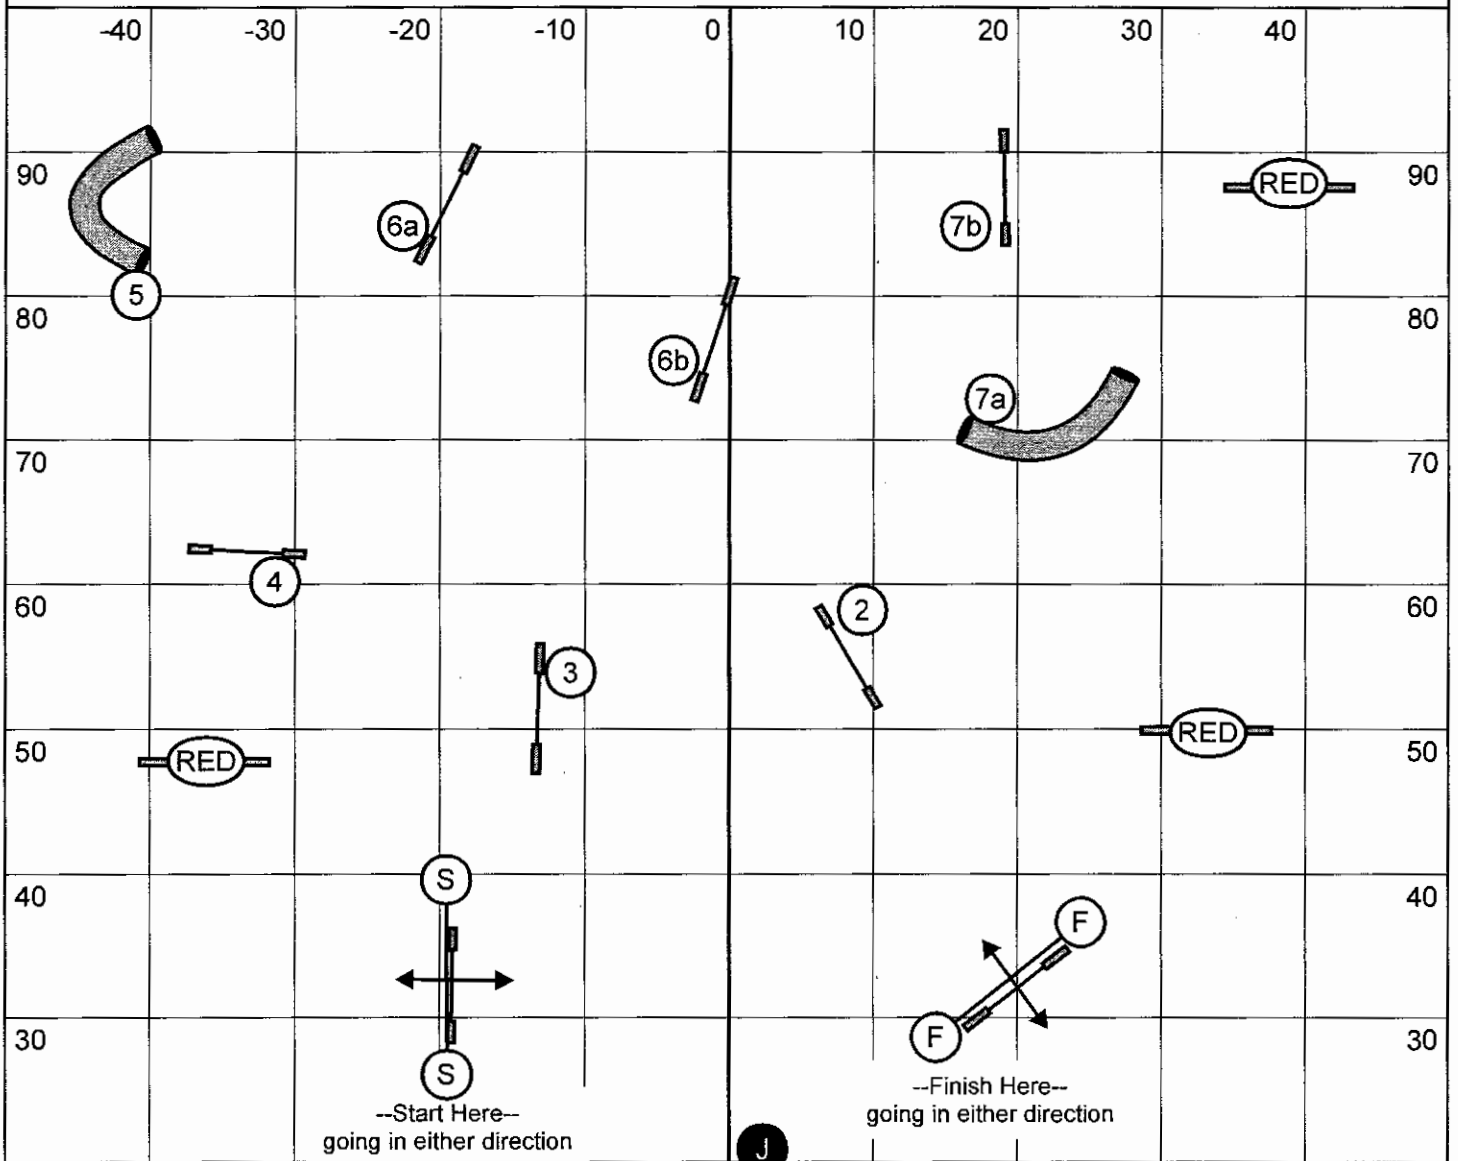

Saturday November 16, 2013

Starter/PI Standard

Salinas Monterey Agility Racing Team  
Morgan Hill, CA

next dog on line when previous  
dog is at #12

Rich Deppe

Saturday November 16, 2013

Starter/PI Snooker

All of the obstacles are multi-directional in the opening.  
 #2 is bi-directional in the closing.  
 Next dog be ready to enter the ring at the start of the close  
 Please note area to enter and exit the ring  
 USE START AND STOP JUMPS

Starter 26"/22"-	52 sec
Starter 16"-	53 sec
Starter 12"-	55 sec
Perf   22"/16"-	55 sec
Perf   12"-	56 sec
Perf   8"-	57 sec

10

enter

S T R  
 E-Timing in Use

exit

Salinas Monterey Agility Racing Team  
 Morgan Hill, CA

This is Snooker so be ready!

Jumps and Tunnels  
 Rich Deppe

Saturday November 16, 2013

Starter/PI Jumpers

Salinas Monterey Agility Racing Team  
Morgan Hill, CA

next dog on line when previous  
dog is at #11