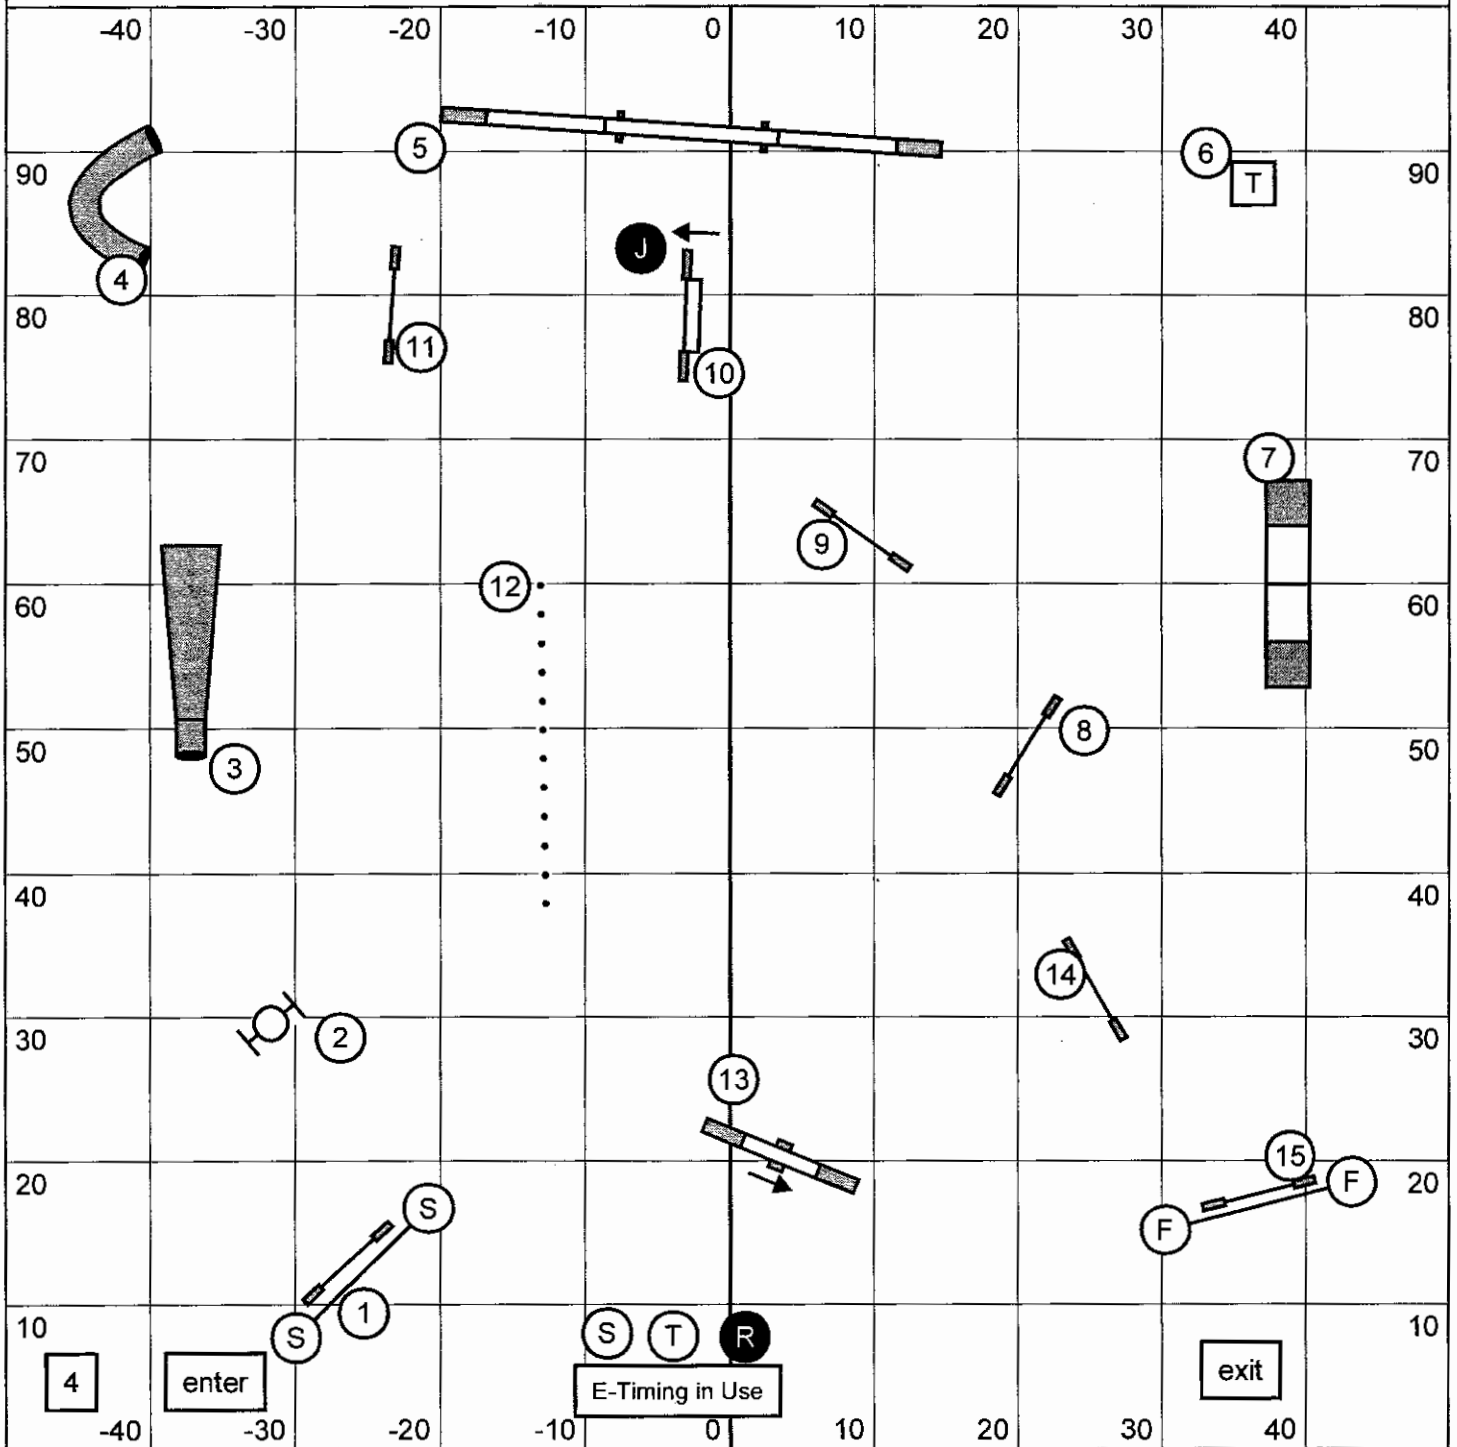

Saturday November 16, 2013

Starter/PI Standard

Salinas Monterey Agility Racing Team  
Morgan Hill, CA

next dog on line when previous  
dog is at #12

Rich Deppe

Saturday November 16, 2013

Starter/PI Snooker

All of the obstacles are multi-directional in the opening.  
 #2 is bi-directional in the closing.  
 Next dog be ready to enter the ring at the start of the close  
 Please note area to enter and exit the ring  
 USE START AND STOP JUMPS

Starter 26"/22"-	52 sec
Starter 16"-	53 sec
Starter 12"-	55 sec
Perf   22"/16"-	55 sec
Perf   12"-	56 sec
Perf   8"-	57 sec

10

enter

S T R  
 E-Timing in Use

exit

Salinas Monterey Agility Racing Team  
 Morgan Hill, CA

This is Snooker so be ready!

Jumps and Tunnels  
 Rich Deppe

Saturday November 16, 2013

Starter/PI Jumpers

Salinas Monterey Agility Racing Team  
Morgan Hill, CA

next dog on line when previous  
dog is at #11