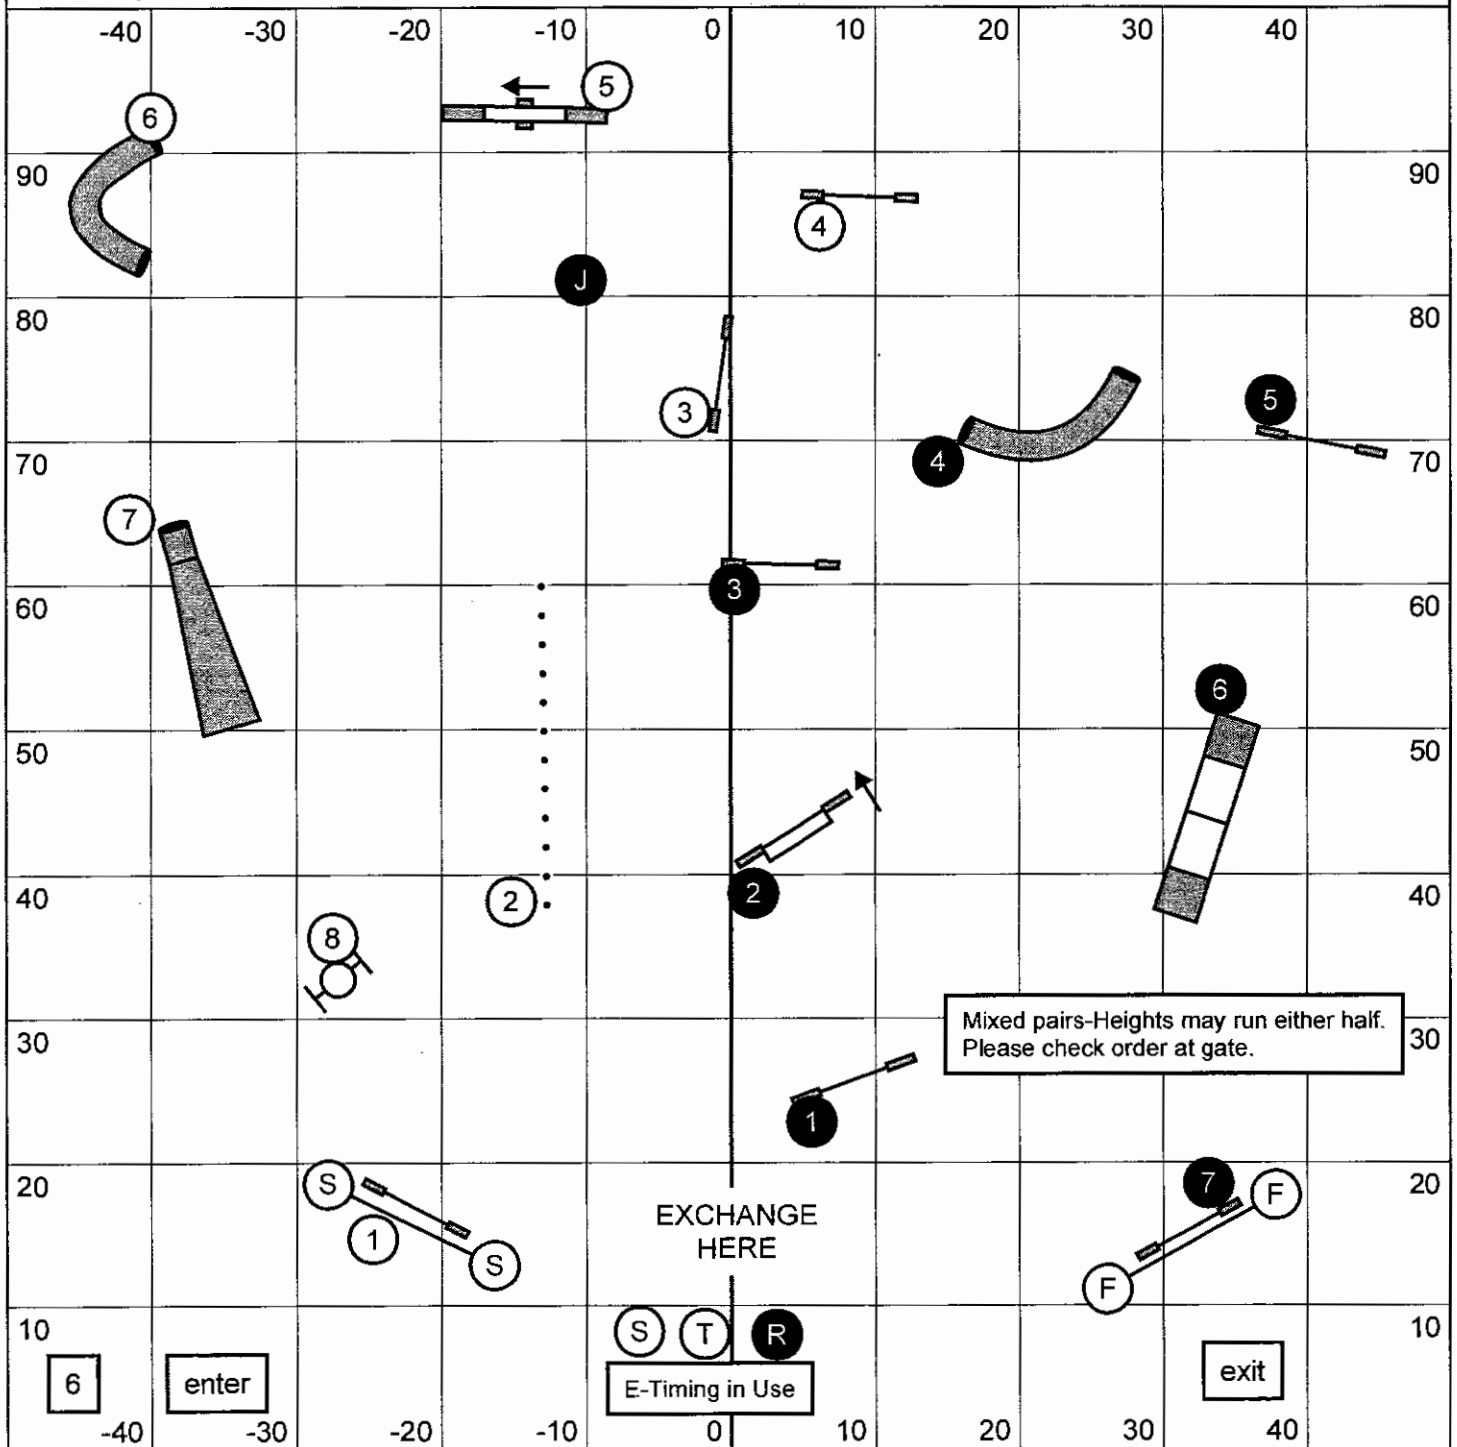

Saturday November 16, 2013

Starter/PI Standard

Salinas Monterey Agility Racing Team  
Morgan Hill, CA

next dog on line when previous  
dog is at #12

Rich Deppe

Saturday November 16, 2013

Starter/PI Snooker

All of the obstacles are multi-directional in the opening.  
 #2 is bi-directional in the closing.  
 Next dog be ready to enter the ring at the start of the close  
 Please note area to enter and exit the ring  
 USE START AND STOP JUMPS

Starter 26"/22"-	52 sec
Starter 16"-	53 sec
Starter 12"-	55 sec
Perf   22"/16"-	55 sec
Perf   12"-	56 sec
Perf   8"-	57 sec

10

enter

S T R  
 E-Timing in Use

exit

Salinas Monterey Agility Racing Team  
 Morgan Hill, CA

This is Snooker so be ready!

Jumps and Tunnels  
 Rich Deppe

Saturday November 16, 2013

Starter/PI Jumpers

Salinas Monterey Agility Racing Team  
Morgan Hill, CA

next dog on line when previous  
dog is at #11

Rich Deppe

Saturday November 16, 2013

Starter/PI Pairs

Salinas Monterey Agility Racing Team  
Morgan Hill, CA

Next pair be ready to  
enter as previous pair is finishing

Rich Deppe