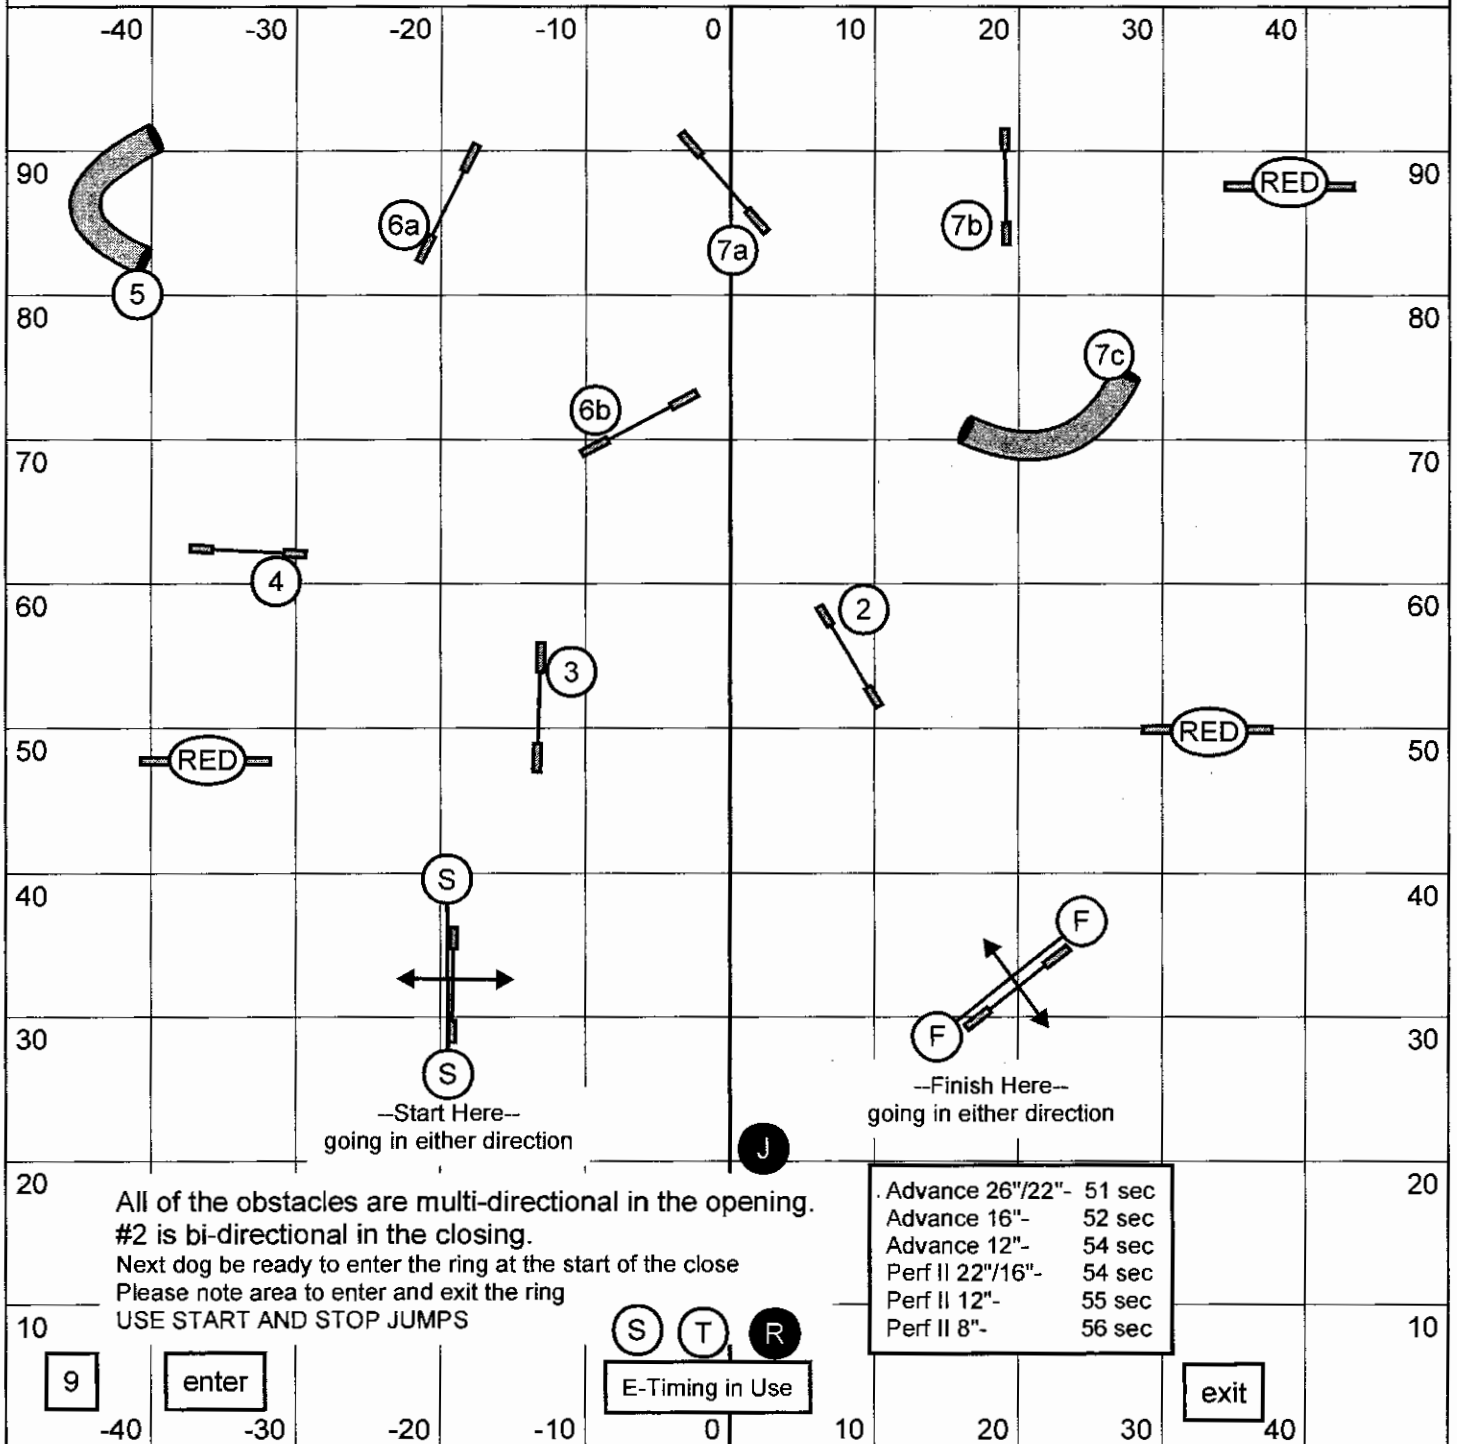

Saturday November 16, 2013

Advanced/PII Snooker

All of the obstacles are multi-directional in the opening.
 #2 is bi-directional in the closing.
 Next dog be ready to enter the ring at the start of the close
 Please note area to enter and exit the ring
 USE START AND STOP JUMPS

Advance 26"/22"-	51 sec
Advance 16"-	52 sec
Advance 12"-	54 sec
Perf II 22"/16"-	54 sec
Perf II 12"-	55 sec
Perf II 8"-	56 sec

Salinas Monterey Agility Racing Team
 Morgan Hill, CA

This is Snooker so be ready!

Jumps and Tunnels
 Rich Deppe

Saturday November 16, 2013

Advanced/PII Standard

Salinas Monterey Agility Racing Team
Morgan Hill, CA

next dog on line when previous
dog is at #14

Rich Deppe

Saturday November 16, 2013