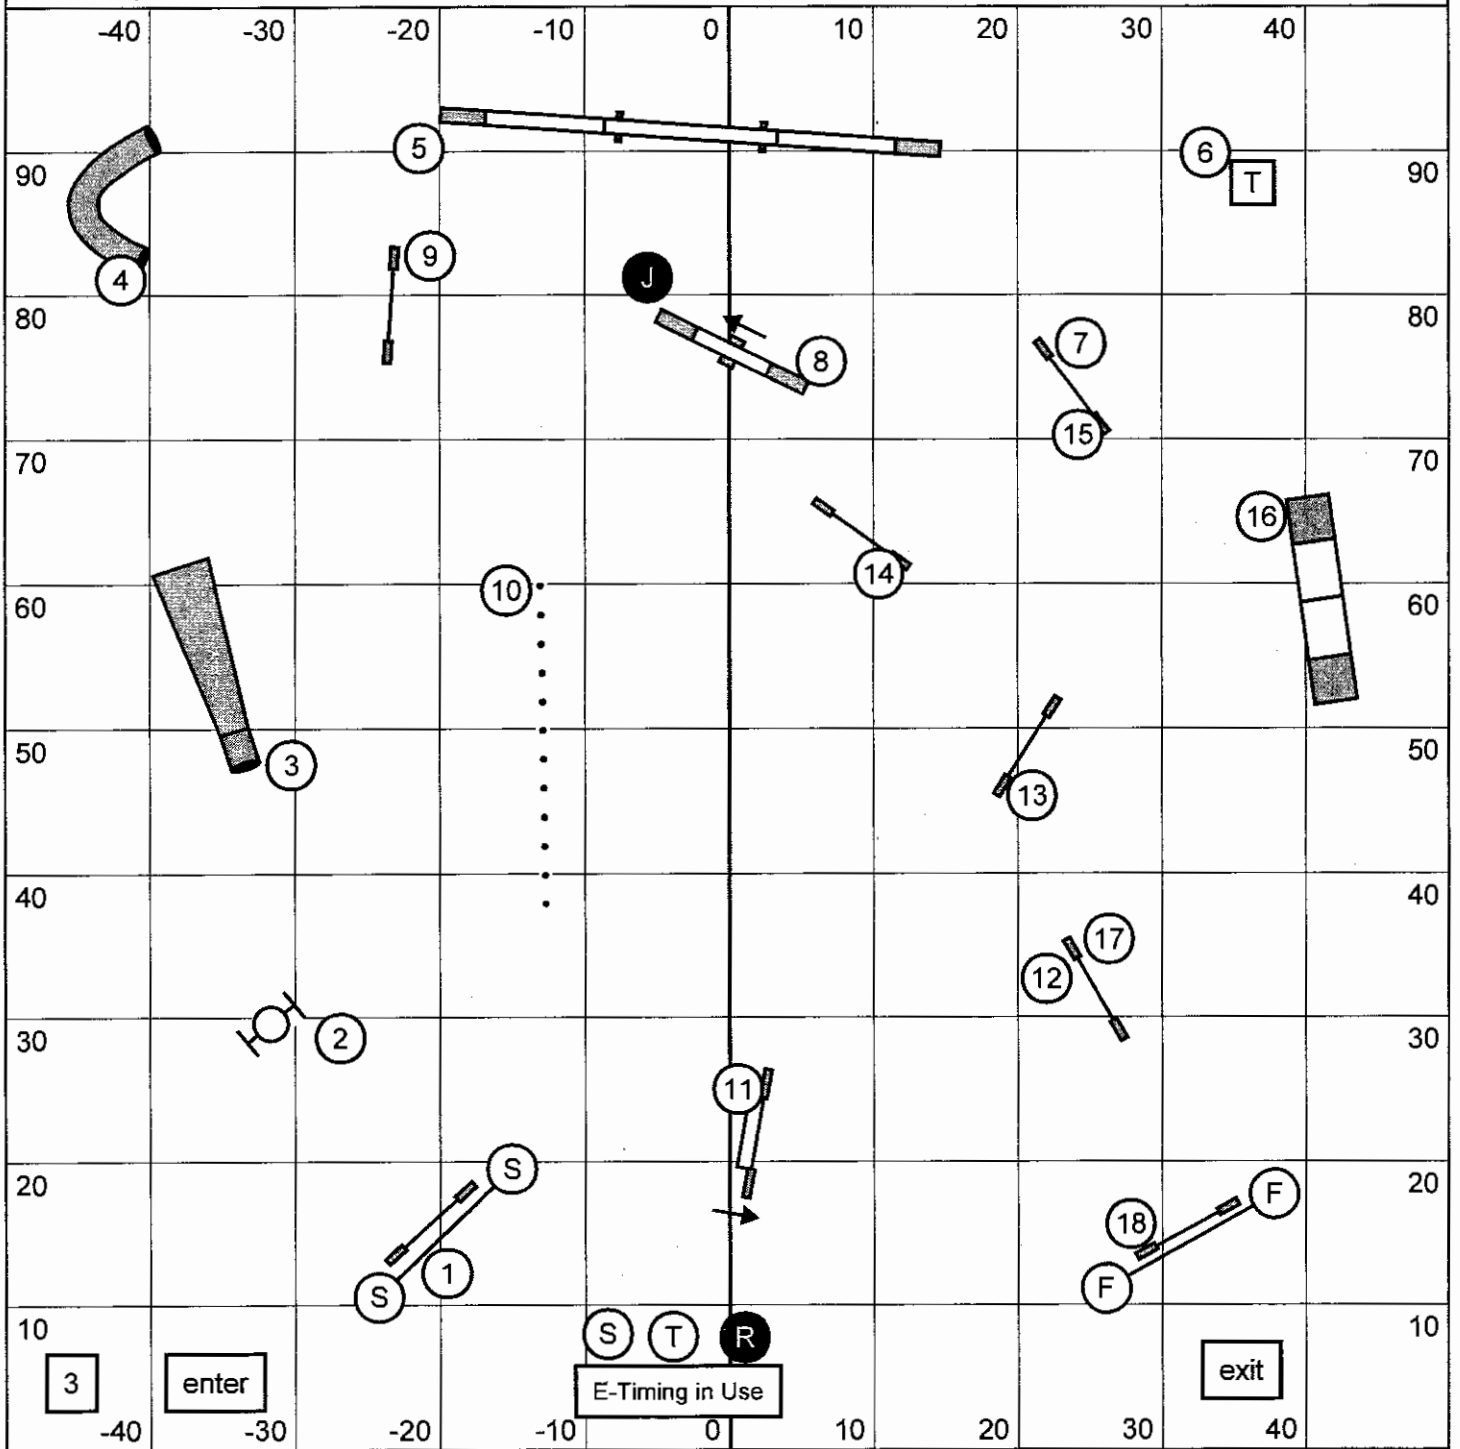

Saturday November 16, 2013

Advanced/PII Snooker

All of the obstacles are multi-directional in the opening.
 #2 is bi-directional in the closing.
 Next dog be ready to enter the ring at the start of the close
 Please note area to enter and exit the ring
 USE START AND STOP JUMPS

Advance 26"/22"-	51 sec
Advance 16"-	52 sec
Advance 12"-	54 sec
Perf II 22"/16"-	54 sec
Perf II 12"-	55 sec
Perf II 8"-	56 sec

Salinas Monterey Agility Racing Team
 Morgan Hill, CA

This is Snooker so be ready!

Jumps and Tunnels
 Rich Deppe

Saturday November 16, 2013

Advanced/PII Standard

Salinas Monterey Agility Racing Team
Morgan Hill, CA

next dog on line when previous
dog is at #14

Rich Deppe

Saturday November 16, 2013