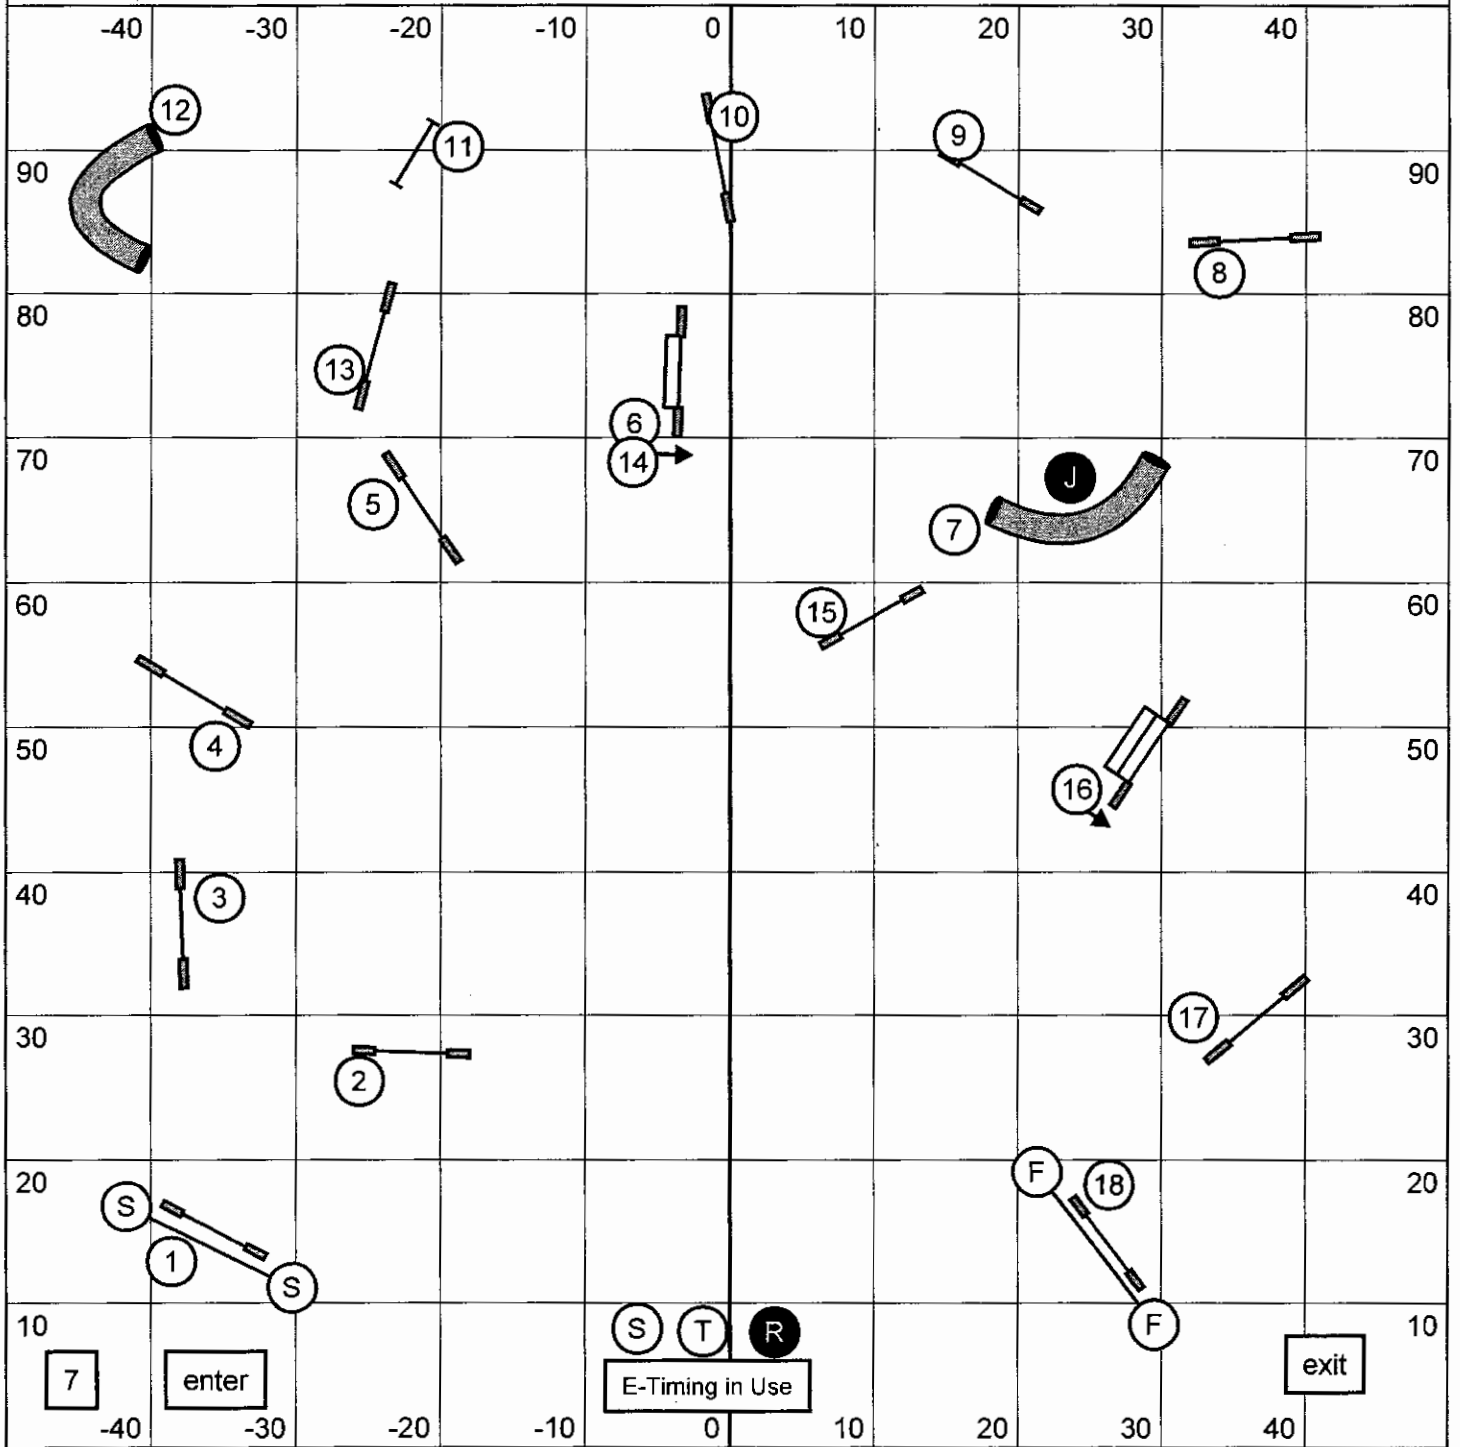

Saturday November 16, 2013

Advanced/PII Jumpers

Salinas Monterey Agility Racing Team
Morgan Hill, CA

next dog on line when previous
dog is at #14

Rich Deppe