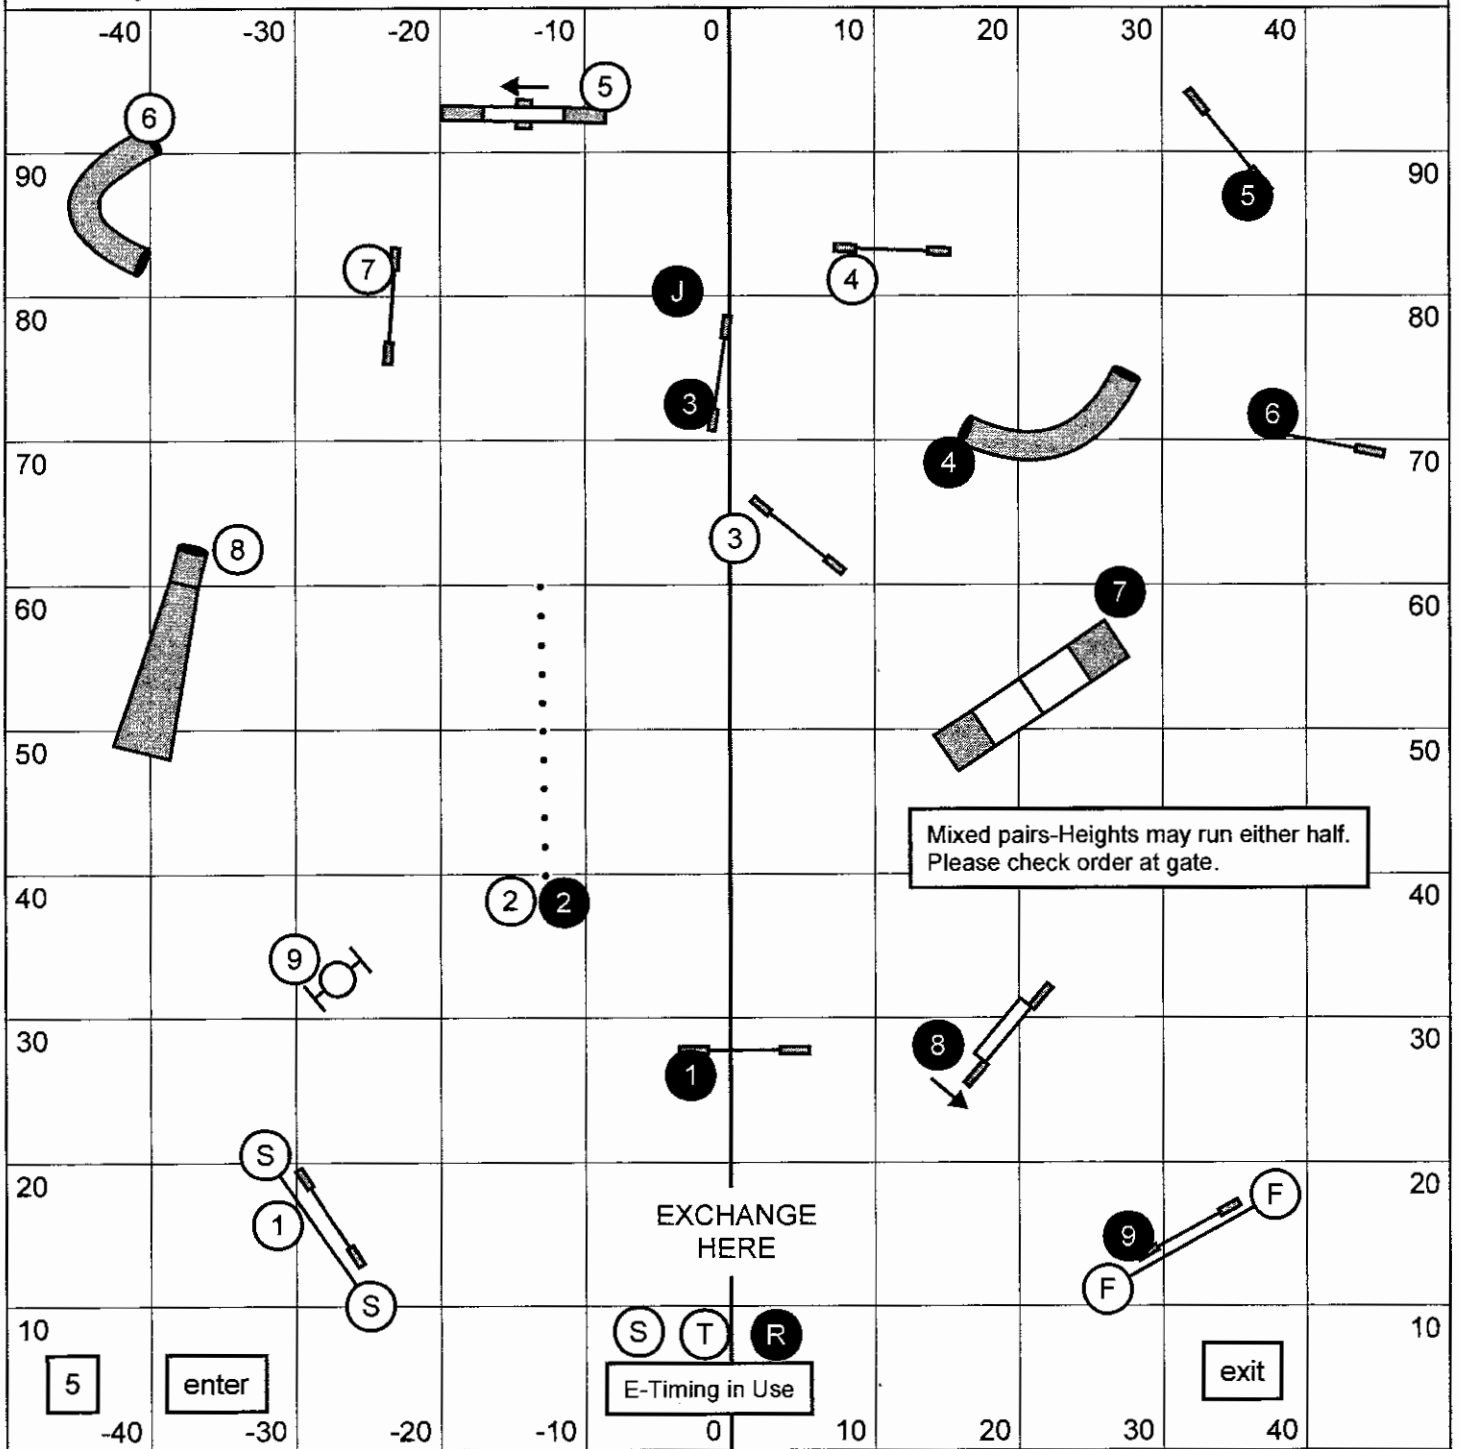

Saturday November 16, 2013

Advanced/PII Snooker

All of the obstacles are multi-directional in the opening.
 #2 is bi-directional in the closing.
 Next dog be ready to enter the ring at the start of the close
 Please note area to enter and exit the ring
 USE START AND STOP JUMPS

Advanced/PII Jumpers

Salinas Monterey Agility Racing Team
Morgan Hill, CA

next dog on line when previous
dog is at #14

Rich Deppe

Saturday November 16, 2013

Advanced/PII Pairs

Mixed pairs-Heights may run either half. Please check order at gate.