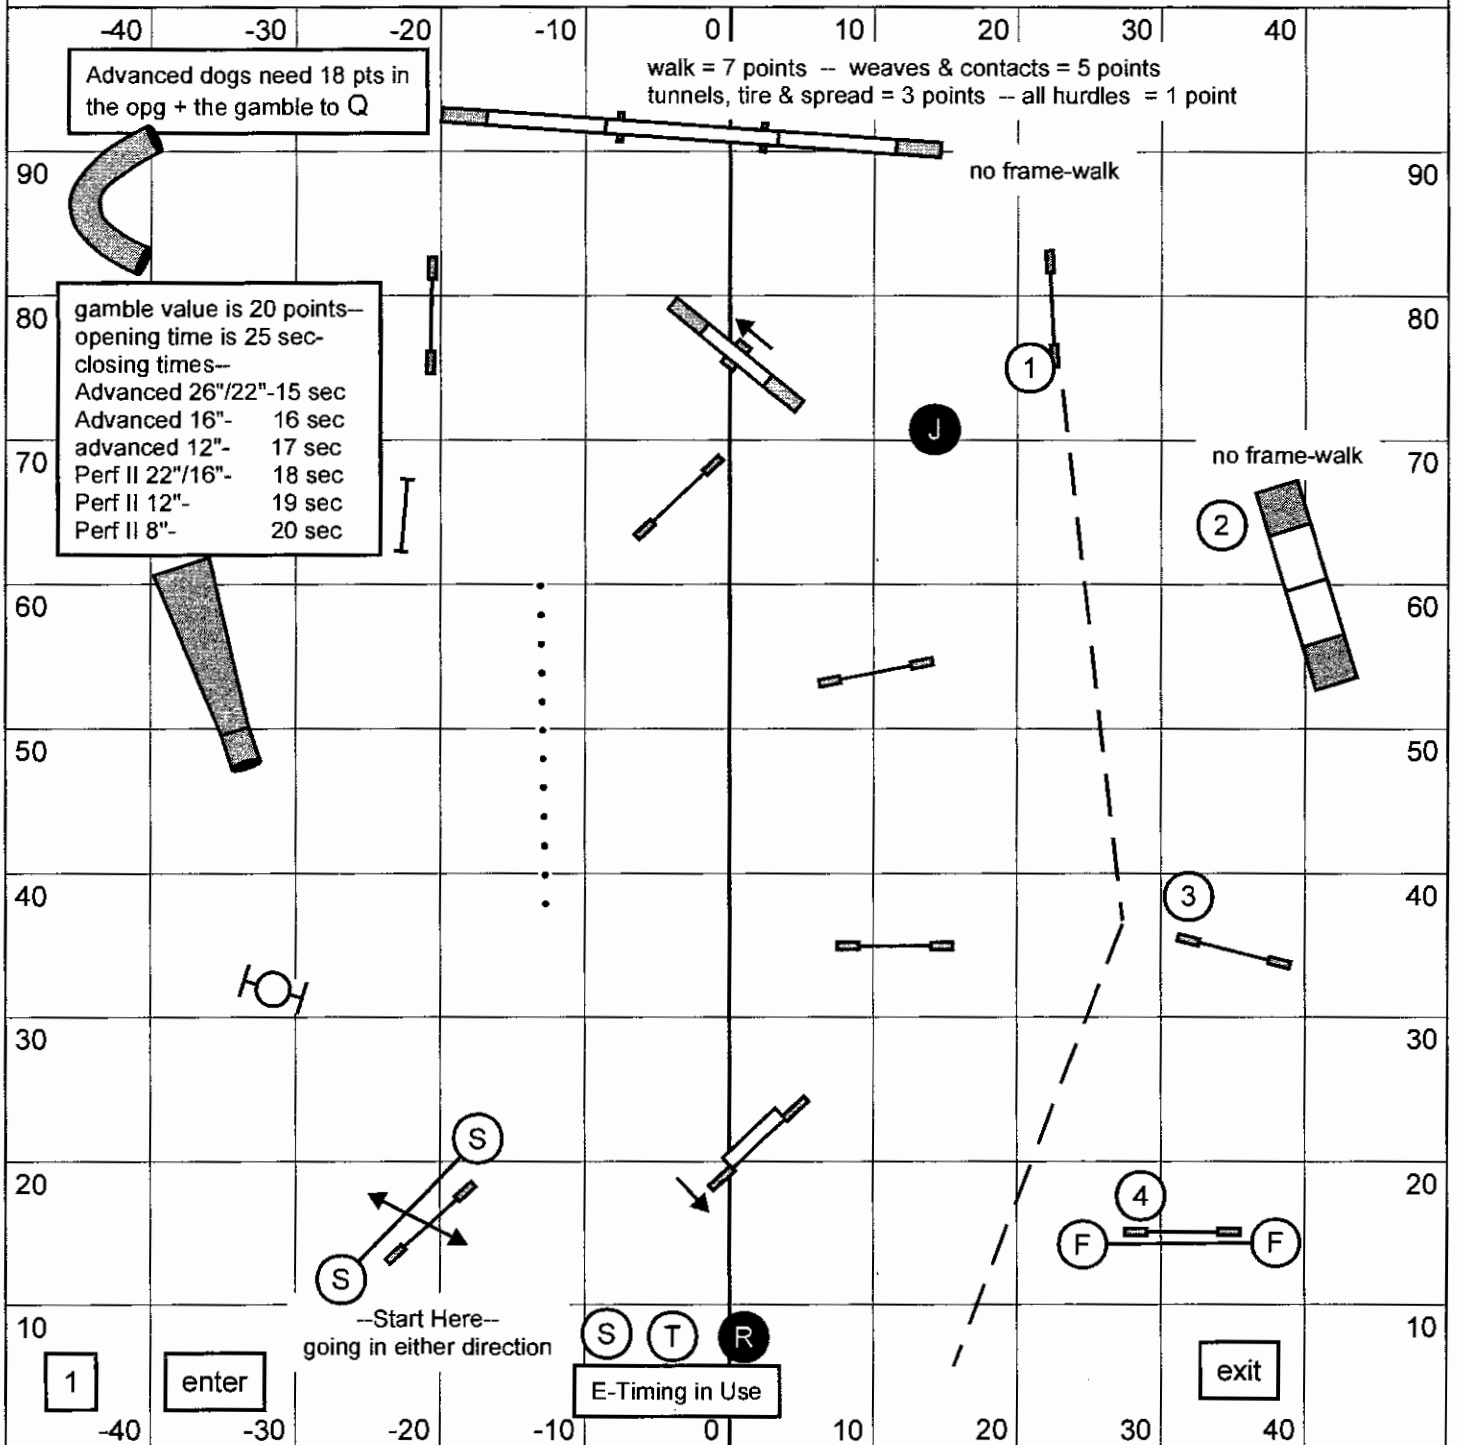

Saturday November 16, 2013

Advanced/PII Snooker

All of the obstacles are multi-directional in the opening.
 #2 is bi-directional in the closing.
 Next dog be ready to enter the ring at the start of the close
 Please note area to enter and exit the ring
 USE START AND STOP JUMPS

Advance 26"/22"-	51 sec
Advance 16"-	52 sec
Advance 12"-	54 sec
Perf II 22"/16"-	54 sec
Perf II 12"-	55 sec
Perf II 8"-	56 sec

Salinas Monterey Agility Racing Team
 Morgan Hill, CA

This is Snooker so be ready!

EXCHANGE
HERE

(S) (T) (R)
E-Timing in Use

Salinas Monterey Agility Racing Team
Morgan Hill, CA

Next pair be ready to
enter as previous pair is finishing

Rich Deppe

Saturday November 16, 2013

Advanced/PII Gamblers