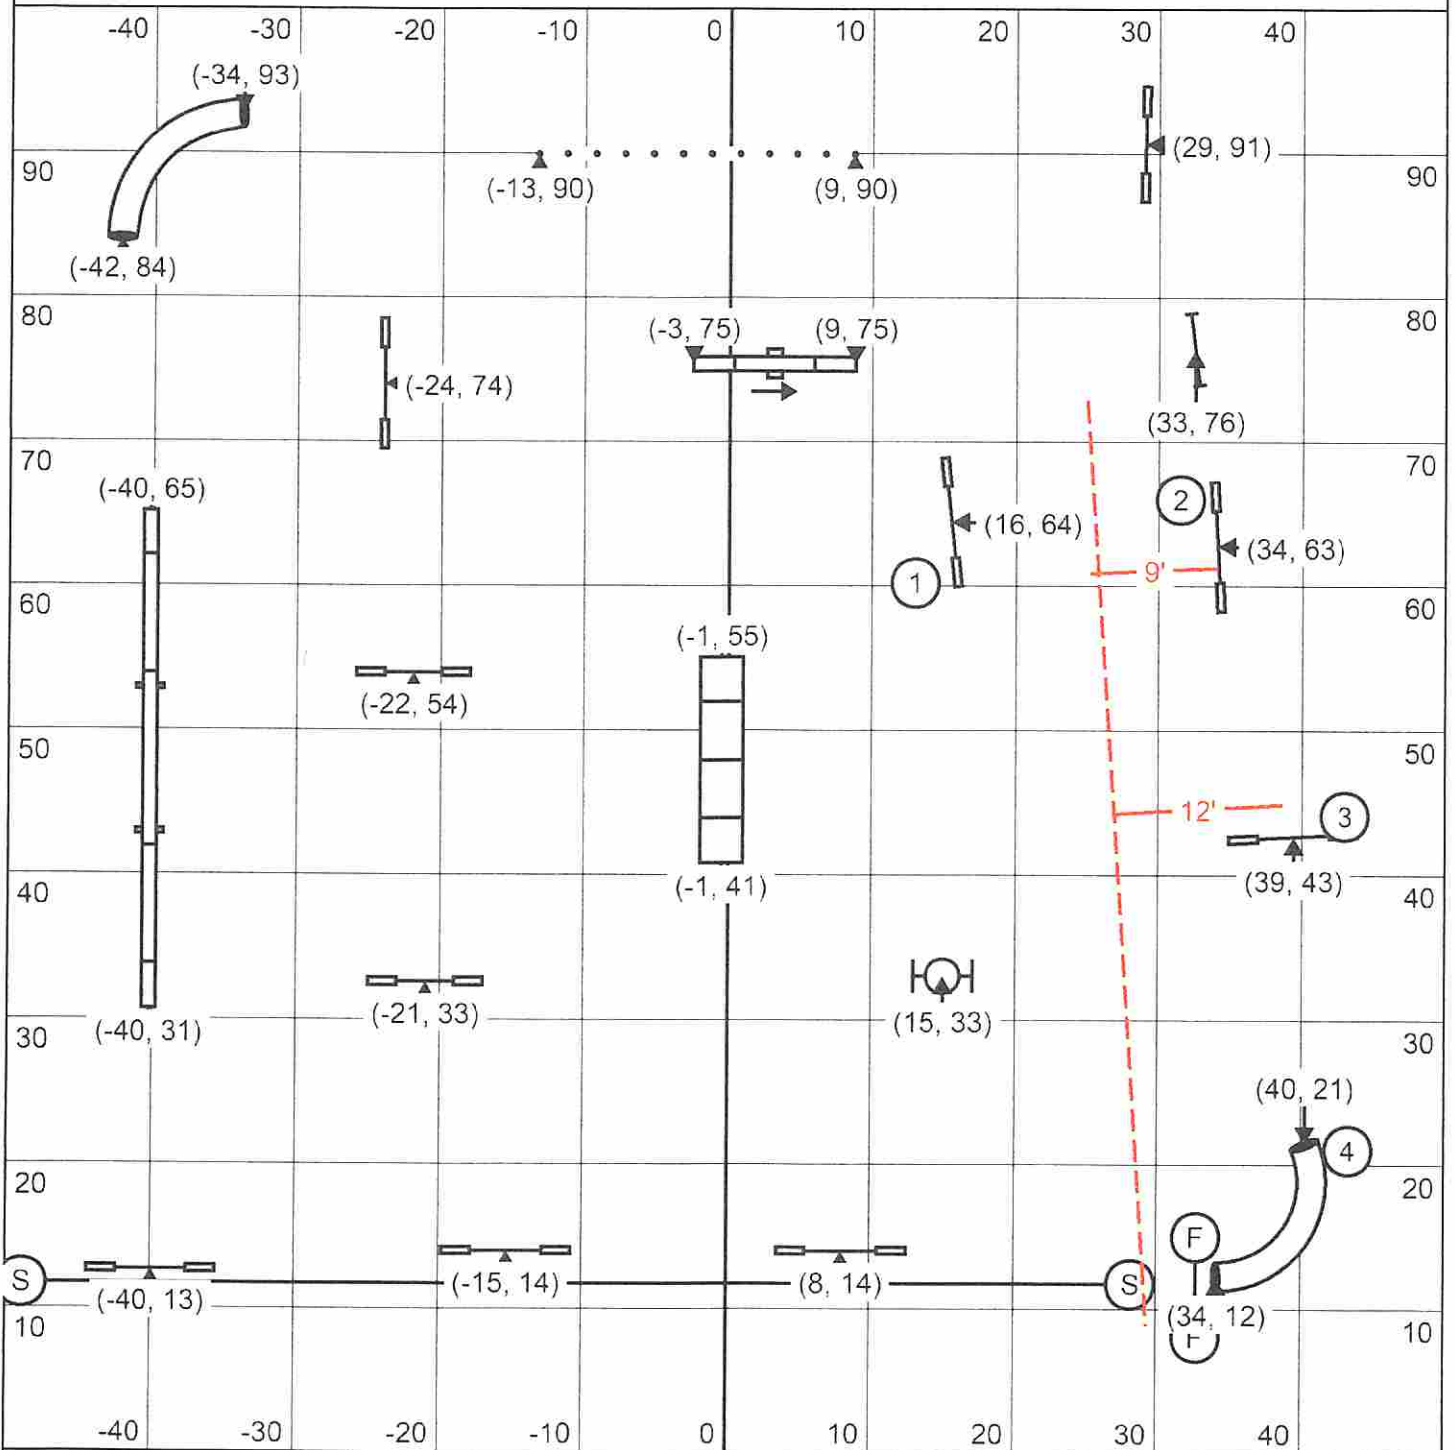

Sunday August 25th, 2019

SMART

Heather Chase

P1/Starters Gamblers

1-3-5-7 pts, Dogwalk 7 pts, Joker 20 pts

18 pts + Joker to Q

Opening: 25 sec

Back-to-Back NOT OK; Contact-to-Different contact NOT OK

Closing: 10" - 17 sec, 14"/16" - 16 sec, 20"/22"/24" - 15 sec; Perf +2 sec

Sunday August 25th, 2019

SMART

Heather Chase

P1/Starters Standard