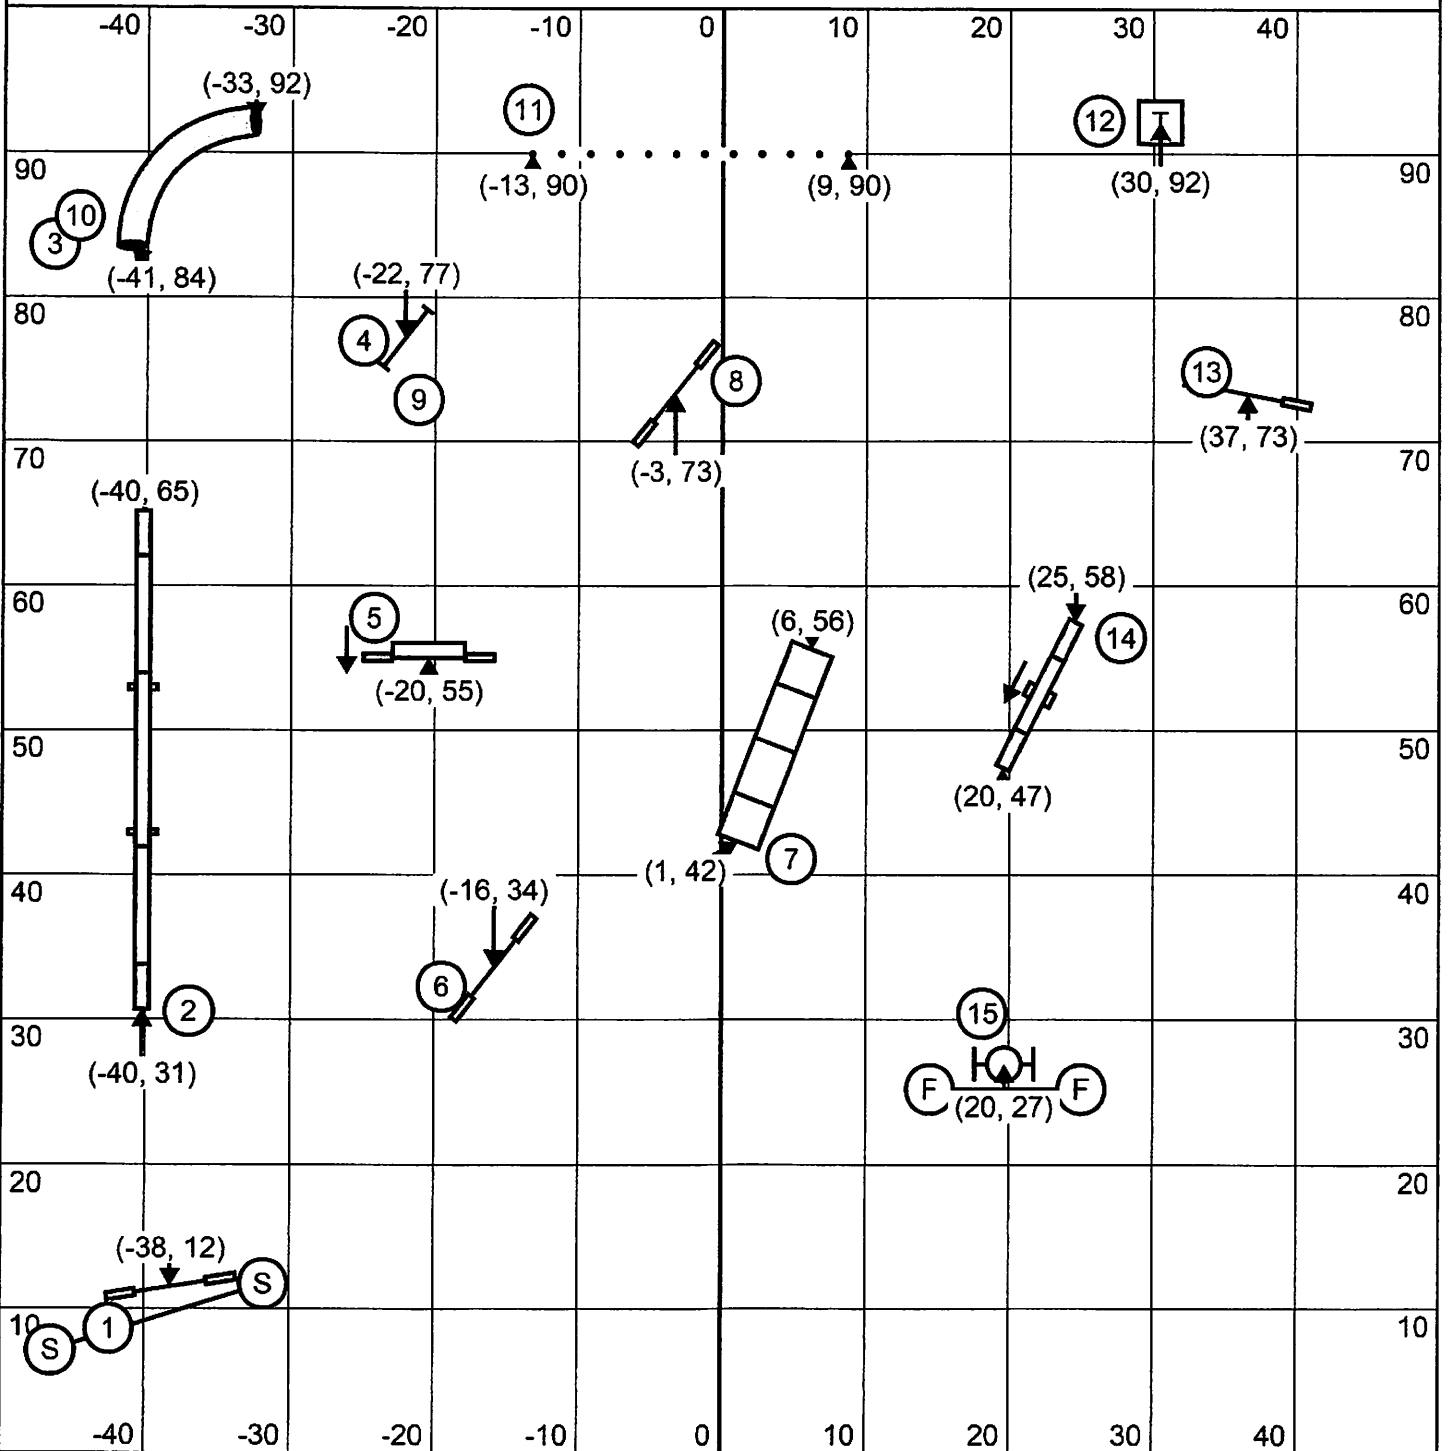

Sunday August 25th, 2019

SMART

Heather Chase

P1/Starters Gamblers

1-3-5-7 pts, Dogwalk 7 pts, Joker 20 pts

18 pts + Joker to Q

Opening: 25 sec

Back-to-Back NOT OK; Contact-to-Different contact NOT OK

Closing: 10" - 17 sec, 14"/16" - 16 sec, 20"/22"/24" - 15 sec; Perf +2 sec

Sunday August 25th, 2019

SMART

Heather Chase

P1/Starters Standard