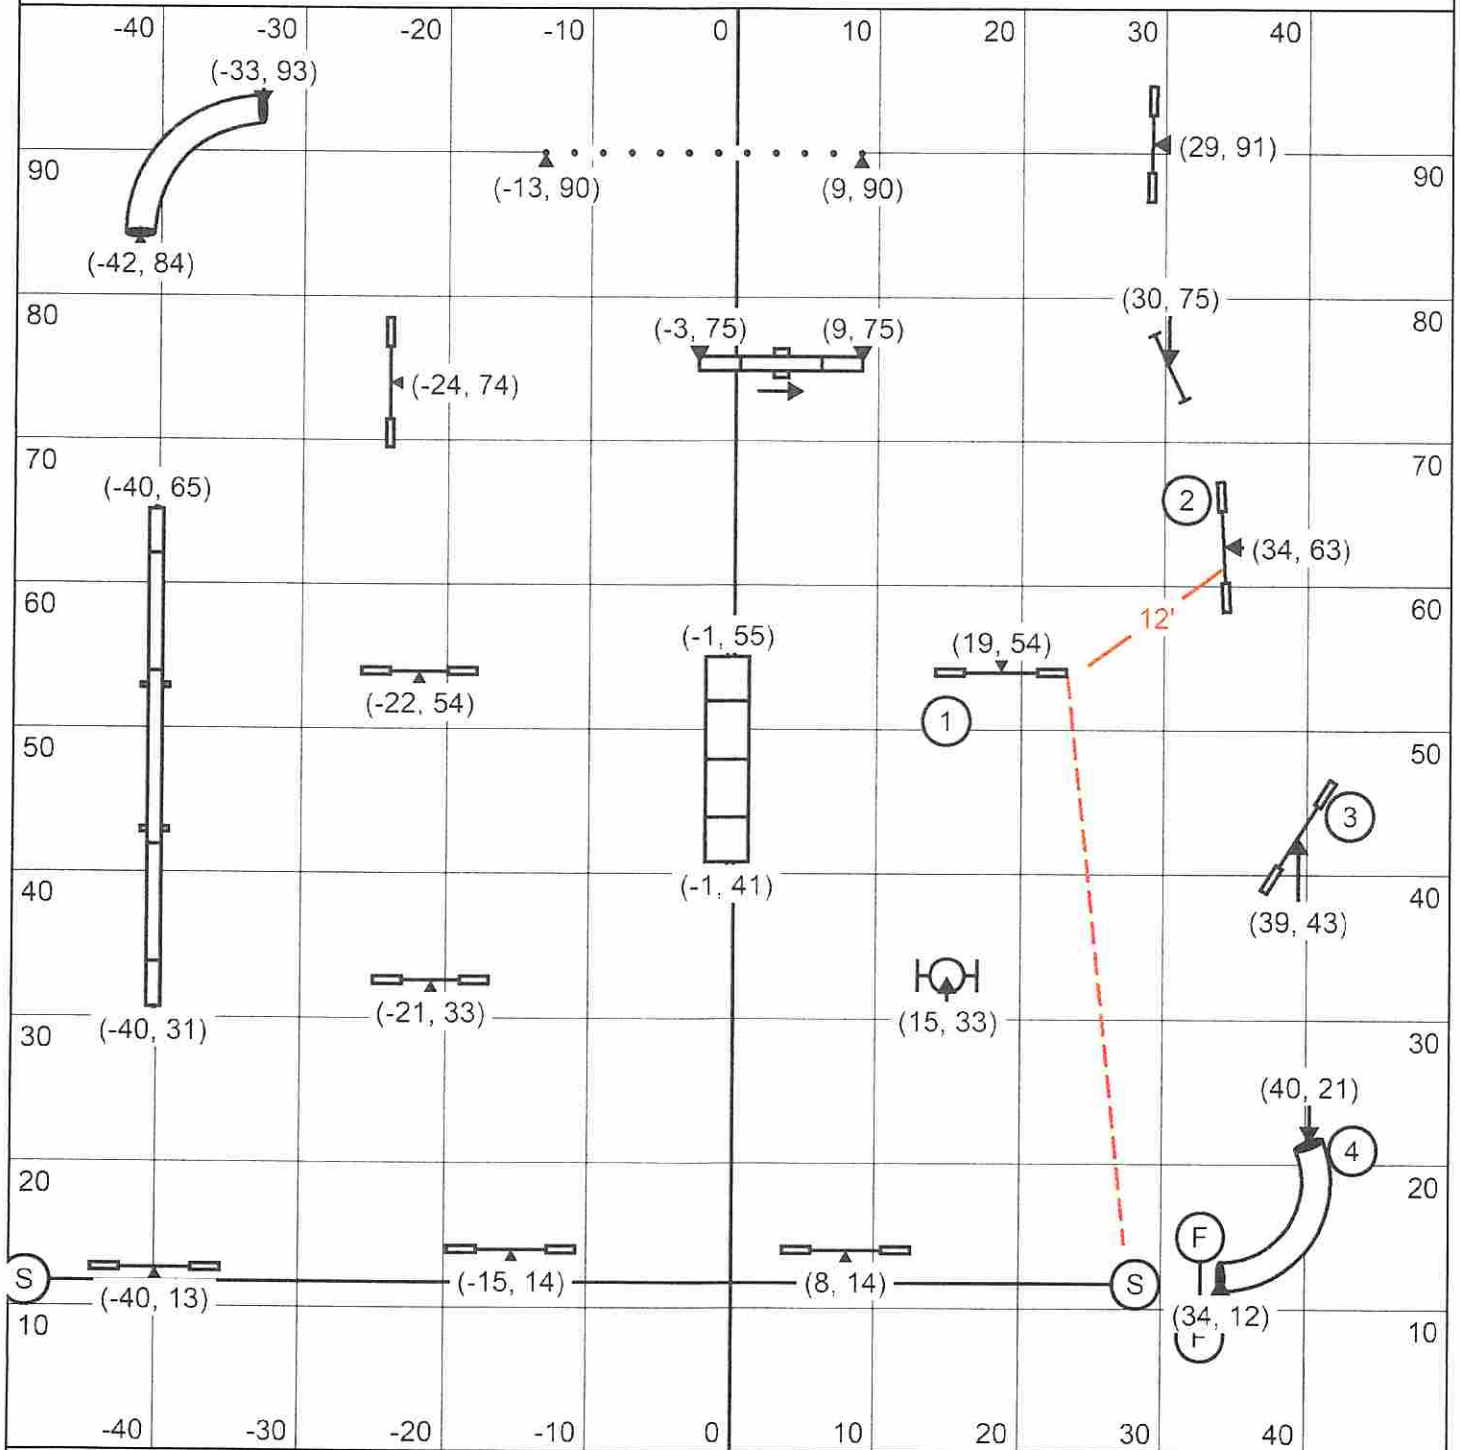

Sunday August 25th, 2019

SMART

Heather Chase

P2/Advanced Gamblers

1-3-5-7 pts, Dogwalk 7 pts, Joker 20 pts

18 pts + Joker to Q

Opening: 25 sec

Back-to-Back NOT OK; Contact-to-Different contact NOT OK

Closing: 10" - 17 sec, 14"/16" - 16 sec, 20"/22"/24" - 15 sec; Perf +2 sec

Sunday August 25th, 2019

SMART

Heather Chase

P2/Advanced Standard

P2/Advanced Jumpers