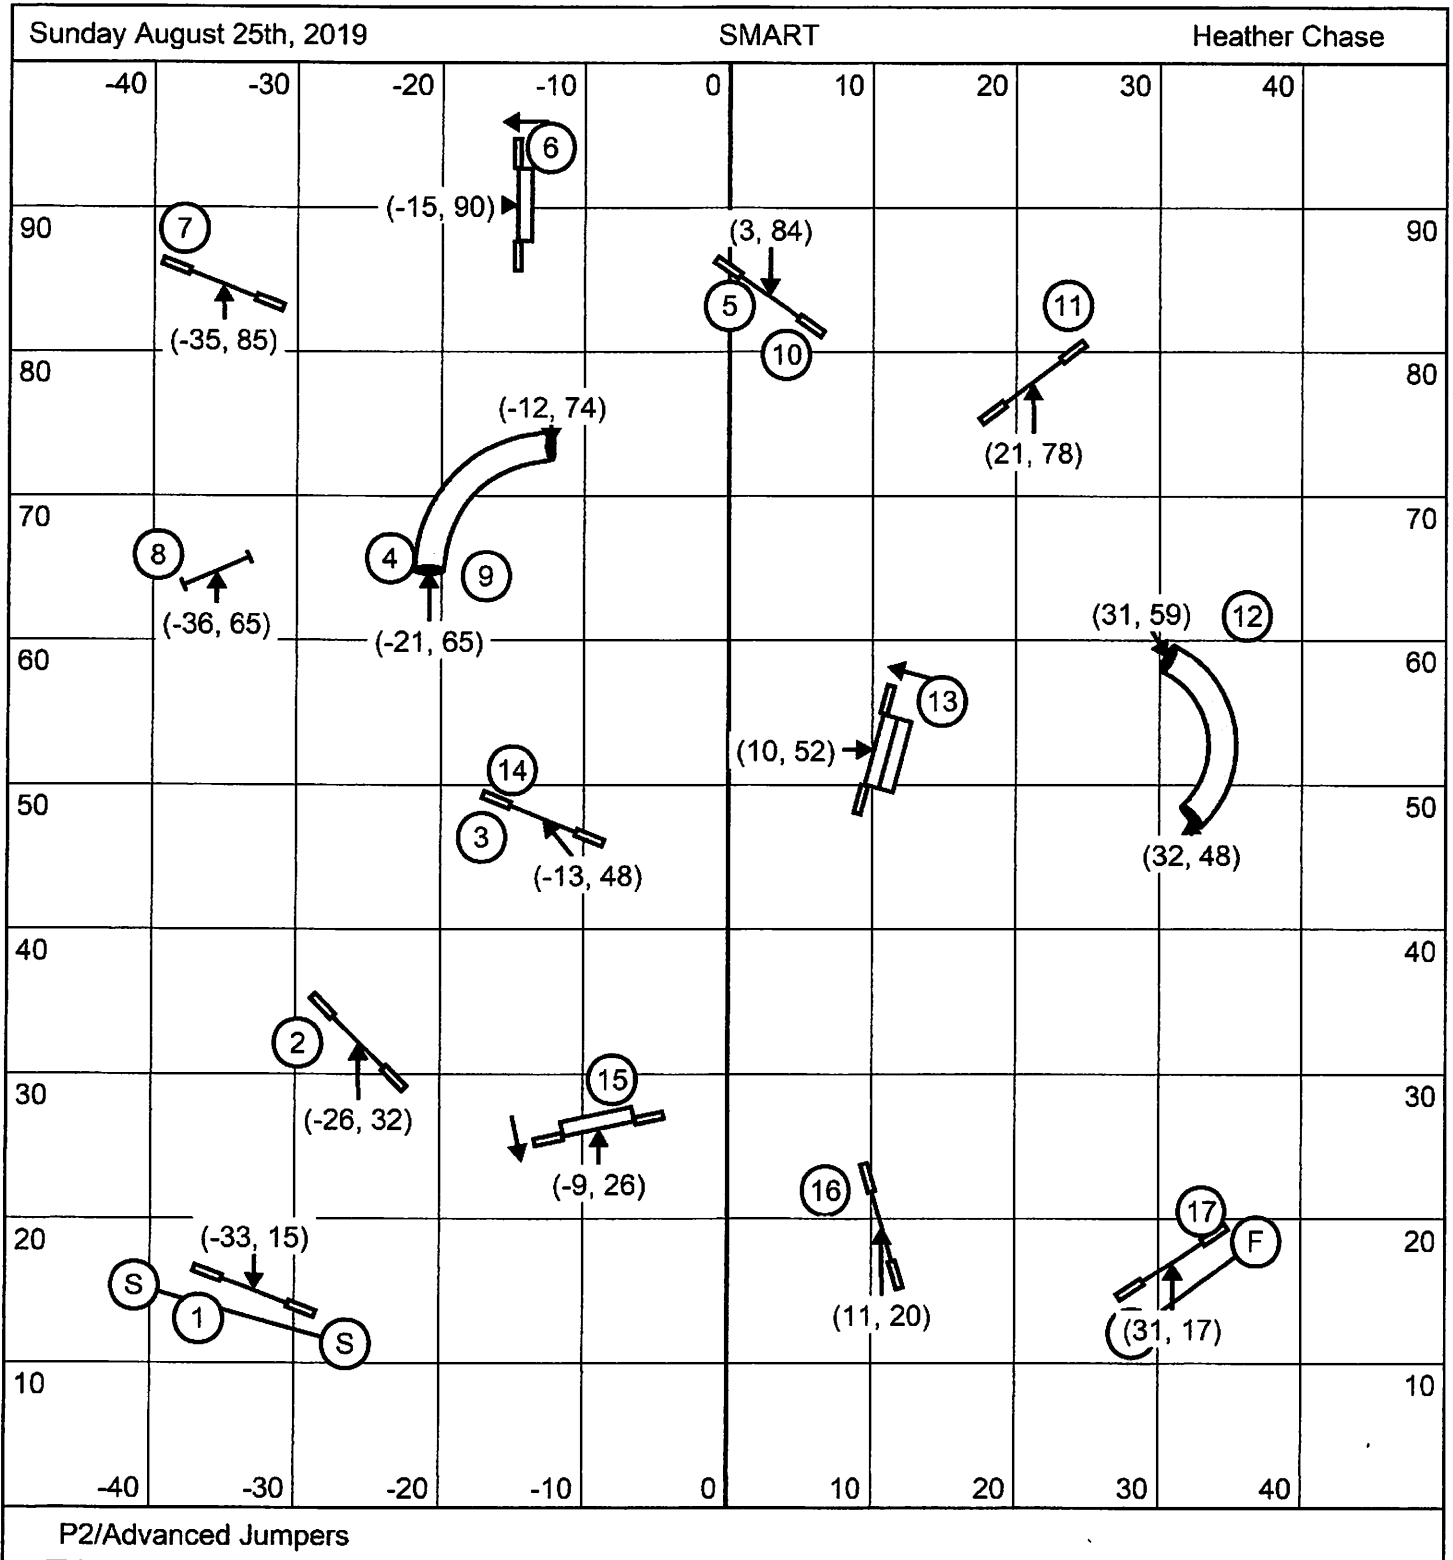

Sunday August 25th, 2019

SMART

Heather Chase

P2/Advanced Gamblers

1-3-5-7 pts, Dogwalk 7 pts, Joker 20 pts

18 pts + Joker to Q

Opening: 25 sec

Back-to-Back NOT OK; Contact-to-Different contact NOT OK

Closing: 10" - 17 sec, 14"/16" - 16 sec, 20"/22"/24" - 15 sec; Perf +2 sec

Sunday August 25th, 2019

SMART

Heather Chase

P2/Advanced Standard

P2/Advanced Jumpers