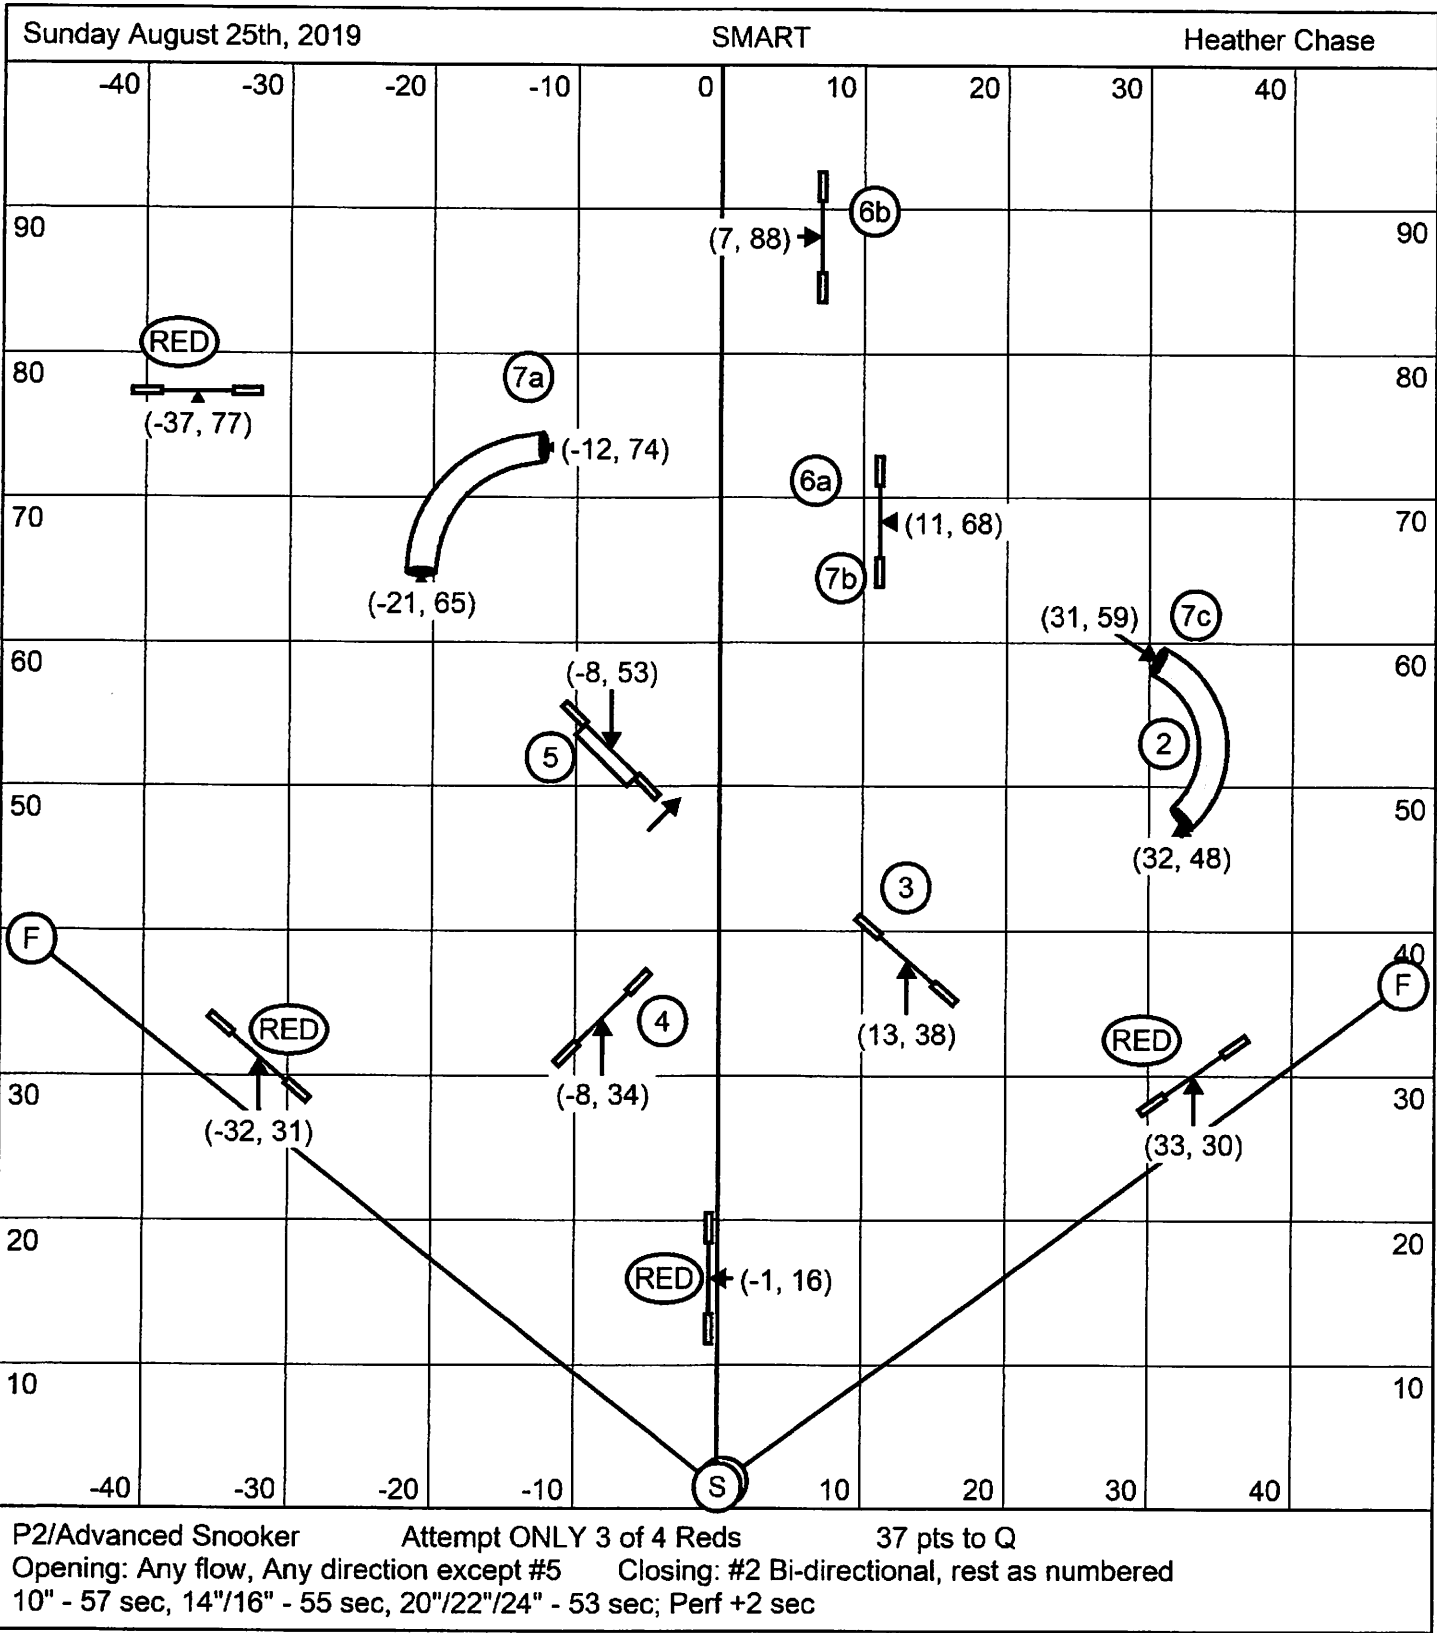

Sunday August 25th, 2019

SMART

Heather Chase

P2/Advanced Gamblers

1-3-5-7 pts, Dogwalk 7 pts, Joker 20 pts

18 pts + Joker to Q

Opening: 25 sec

Back-to-Back NOT OK; Contact-to-Different contact NOT OK

Closing: 10" - 17 sec, 14"/16" - 16 sec, 20"/22"/24" - 15 sec; Perf +2 sec

Sunday August 25th, 2019

SMART

Heather Chase

P2/Advanced Standard

P2/Advanced Jumpers