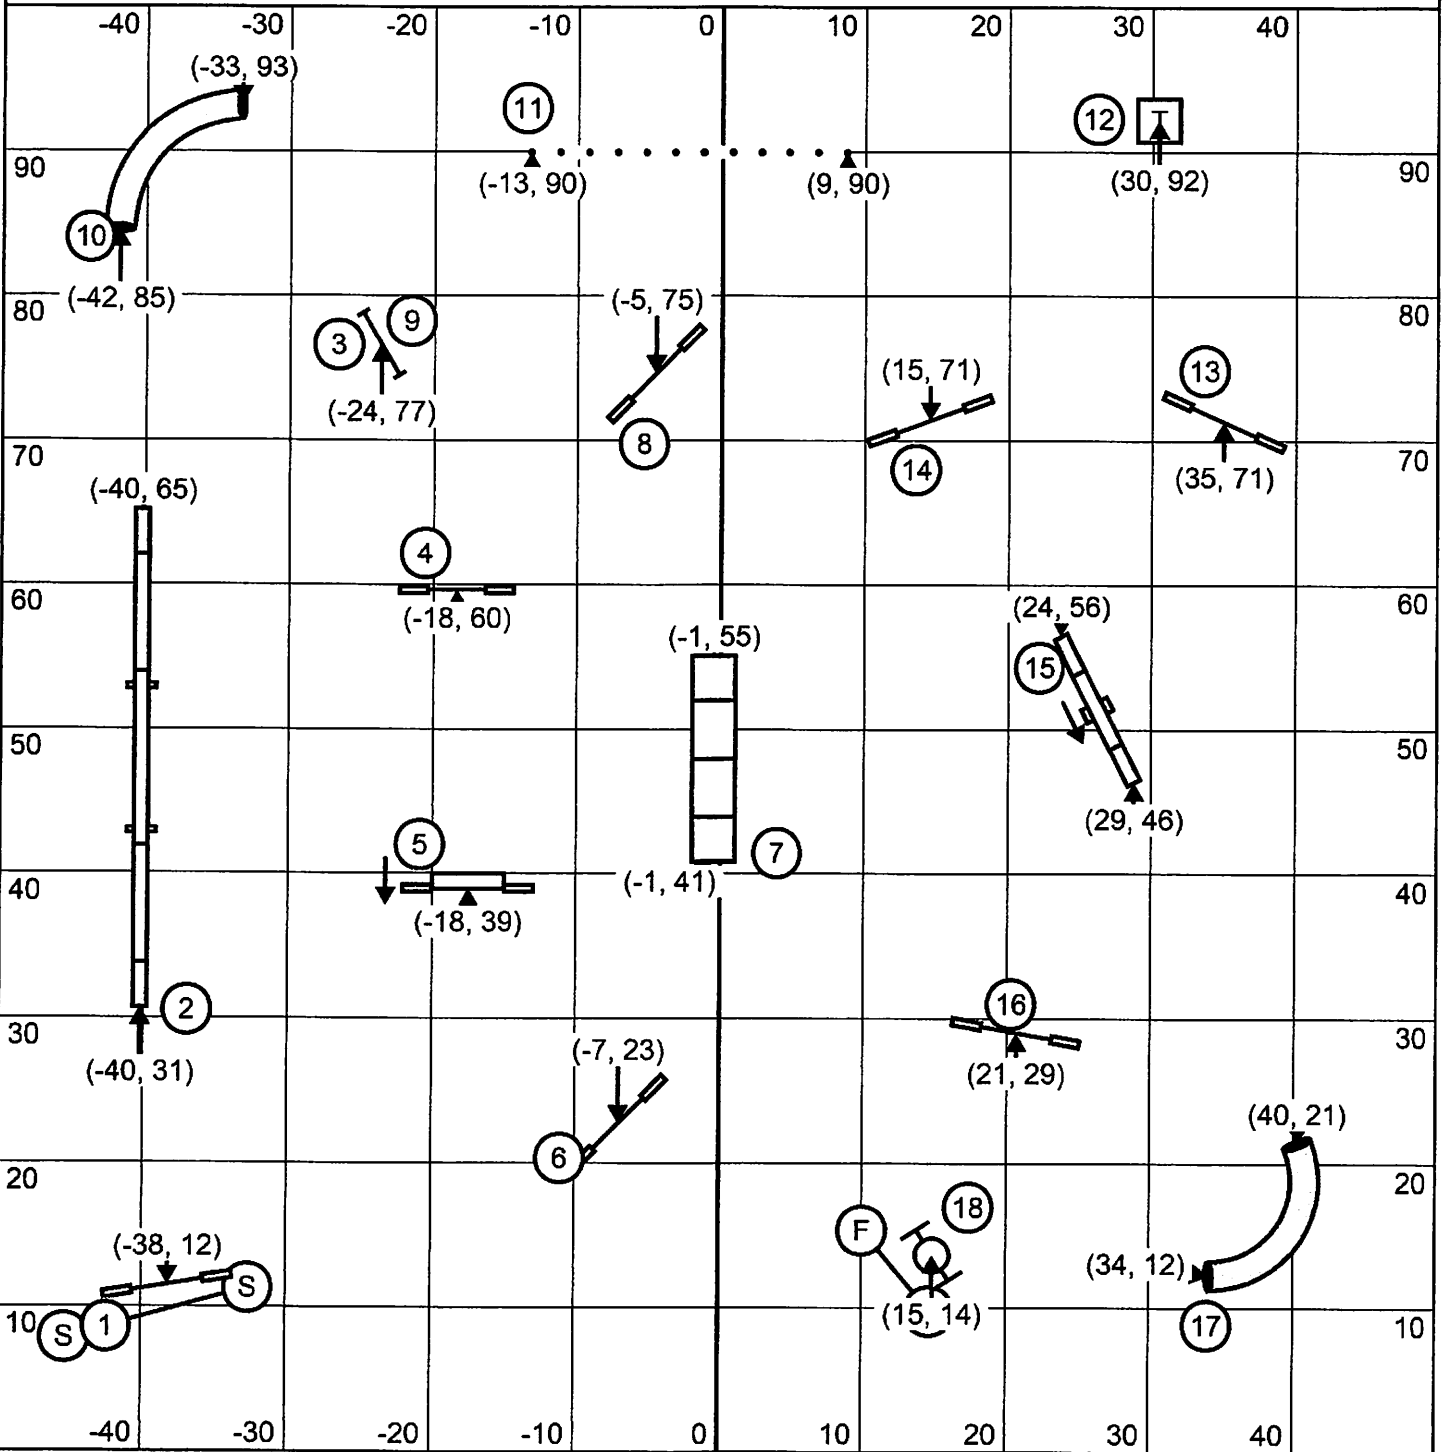

Sunday August 25th, 2019

SMART

Heather Chase

P2/Advanced Gamblers

1-3-5-7 pts, Dogwalk 7 pts, Joker 20 pts

18 pts + Joker to Q

Opening: 25 sec

Back-to-Back NOT OK; Contact-to-Different contact NOT OK

Closing: 10" - 17 sec, 14"/16" - 16 sec, 20"/22"/24" - 15 sec; Perf +2 sec

Sunday August 25th, 2019

SMART

Heather Chase

P2/Advanced Standard

P2/Advanced Jumpers