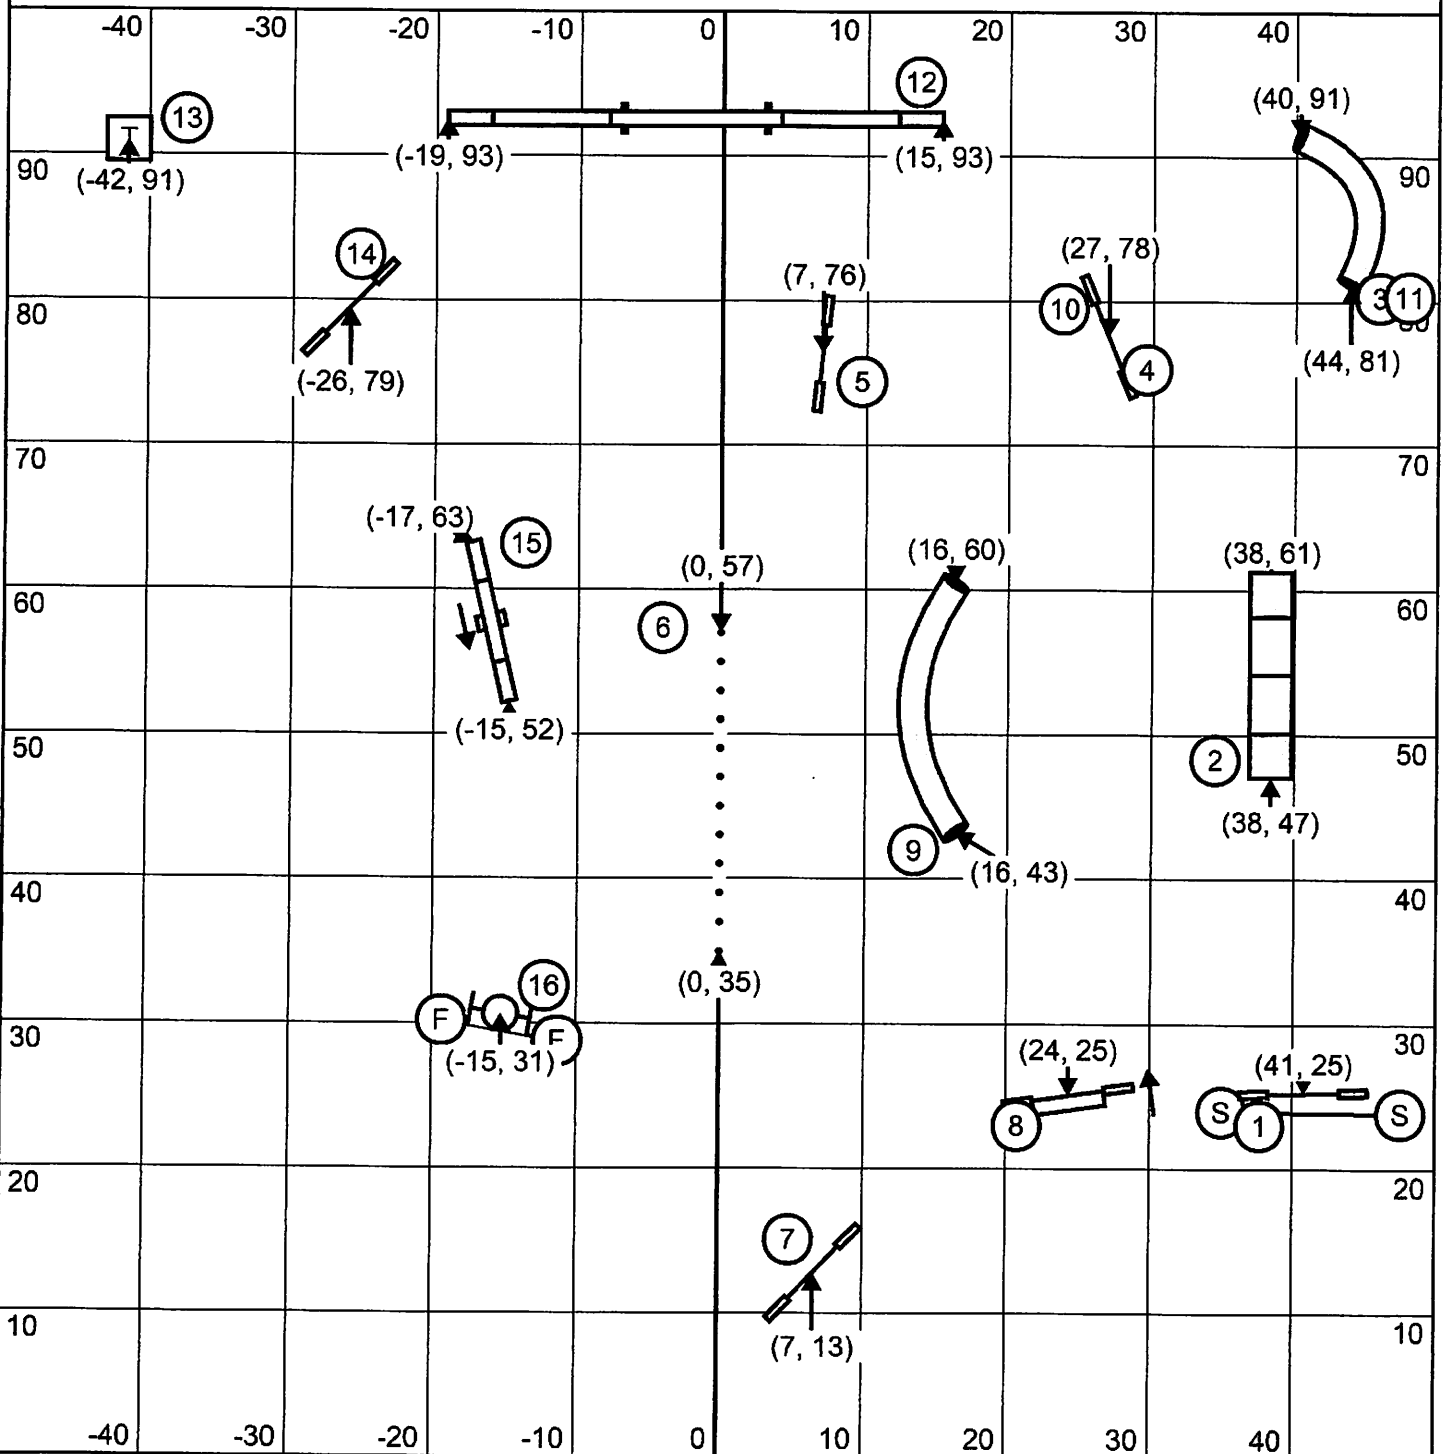

Circles runs first half, please inform gate which half you are running

Saturday August 24th, 2019

SMART

Heather Chase

Starters/P1 Gamblers

1-2-3-5 pts, Teeter 5pts, Joker 20 pts

15 pts + Joker to Q

Opening: 30 sec

Back-to-Back OK; Contact-to-Different contact NOT OK

Closing: 24"/22"/20" - 16 sec, 16"/14" - 17 sec, 10" - 18 sec; Perf +2 sec

Saturday August 24th, 2019

SMART

Heather Chase

Starters/P1 Standard