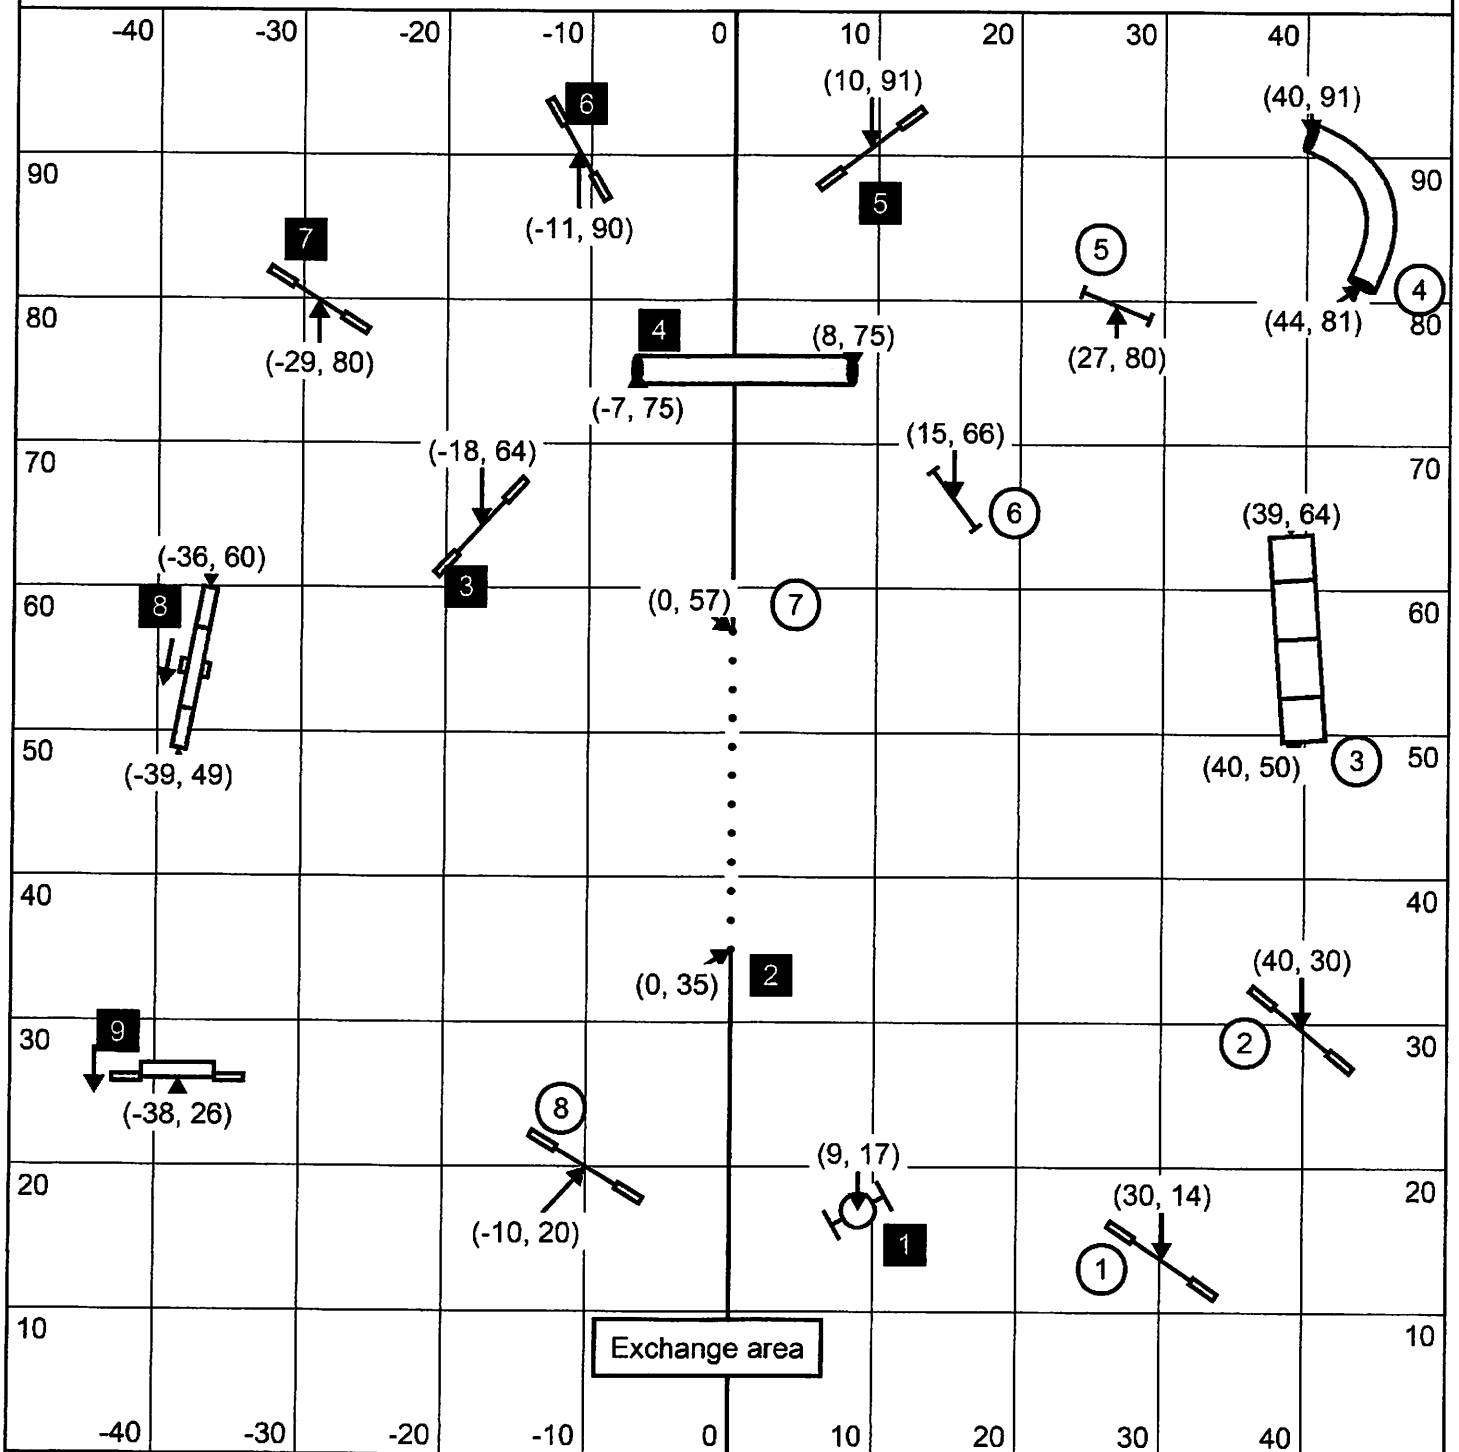

Saturday August 24th, 2019

SMART

Heather Chase

Starters/P1 Jumpers

Saturday August 24th, 2019

SMART

Heather Chase

Starters/P1 Relay

Circles runs first half, please inform gate which half you are running

Saturday August 24th, 2019

SMART

Heather Chase

Starters/P1 Gamblers

1-2-3-5 pts, Teeter 5pts, Joker 20 pts

15 pts + Joker to Q

Opening: 30 sec

Back-to-Back OK; Contact-to-Different contact NOT OK

Closing: 24"/22"/20" - 16 sec, 16"/14" - 17 sec, 10" - 18 sec; Perf +2 sec

Saturday August 24th, 2019

SMART

Heather Chase

Starters/P1 Standard