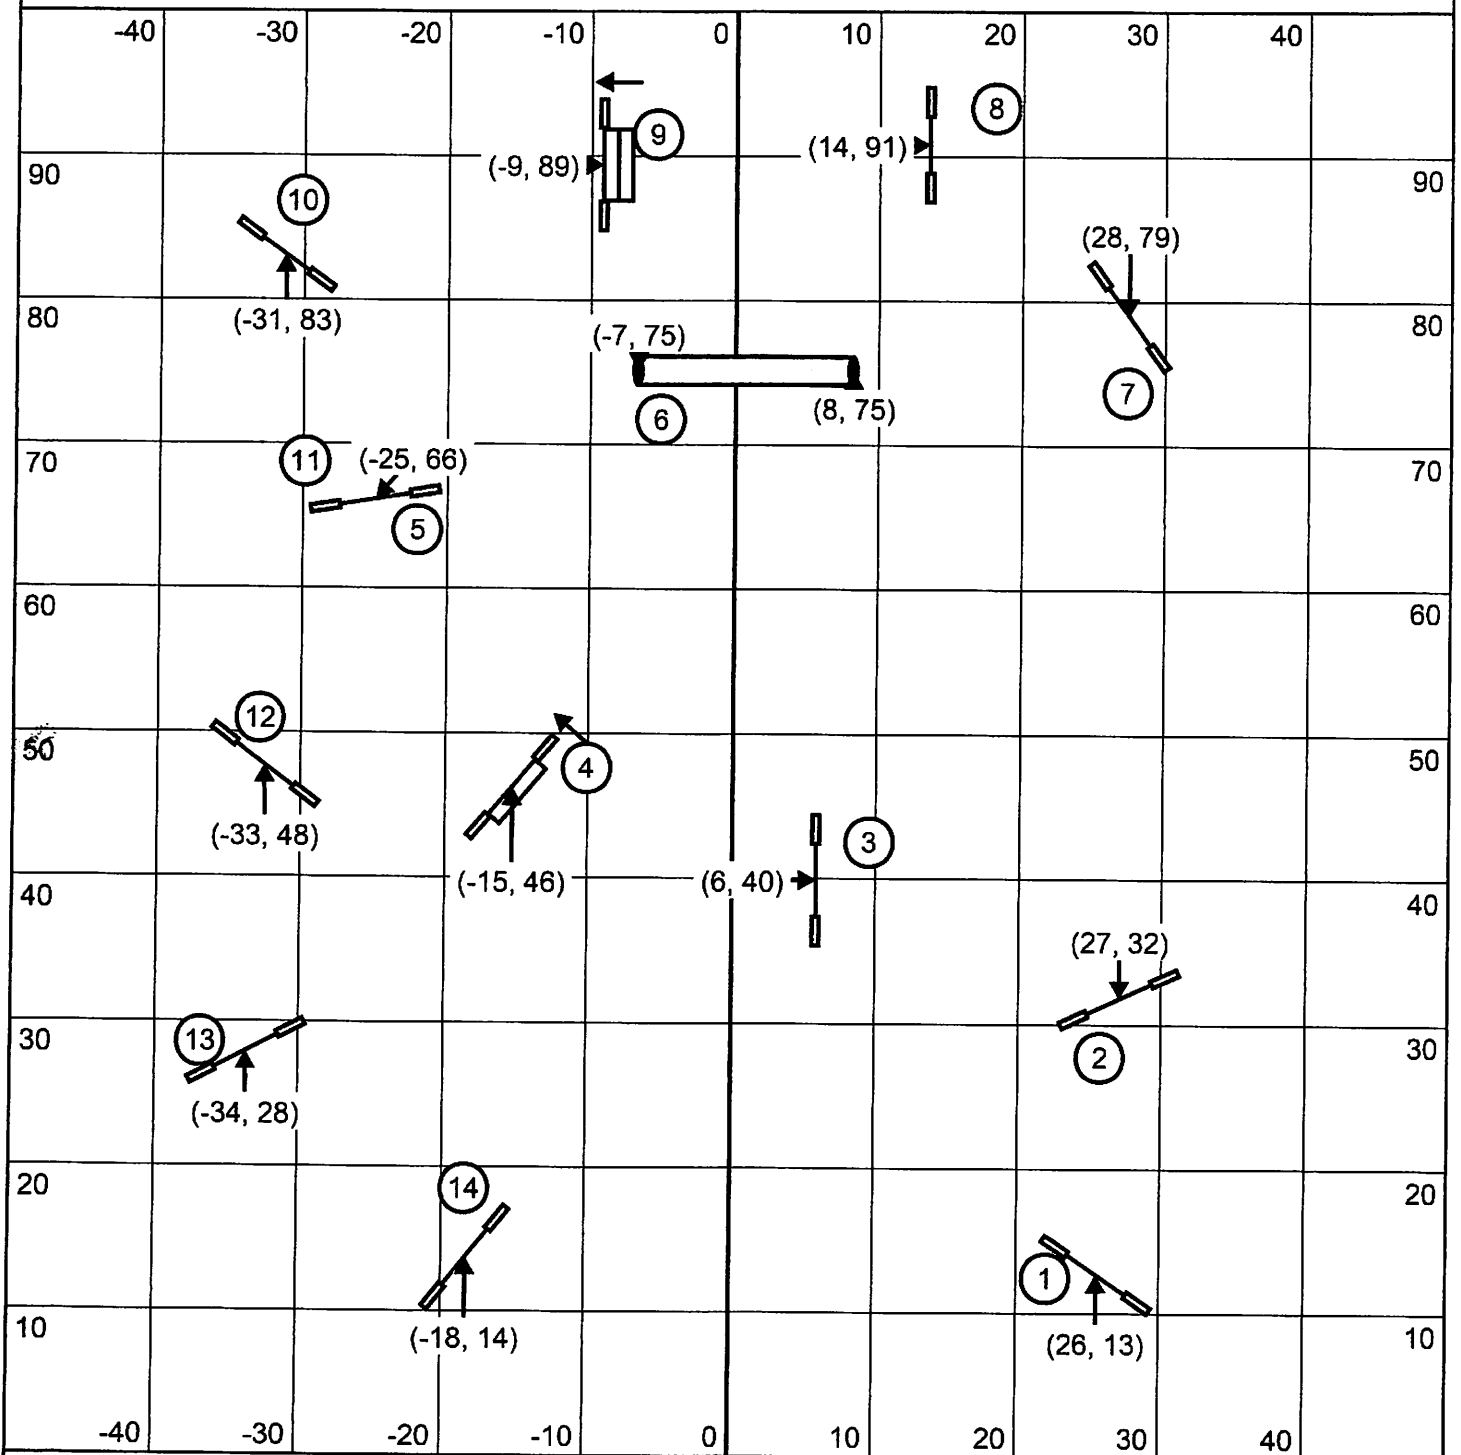

Saturday August 24th, 2019

SMART

Heather Chase

Starters/P1 Jumpers

Saturday August 24th, 2019

SMART

Heather Chase

Starters/P1 Relay

Circles runs first half, please inform gate which half you are running

Saturday August 24th, 2019

SMART

Heather Chase

Starters/P1 Gamblers

1-2-3-5 pts, Teeter 5pts, Joker 20 pts

15 pts + Joker to Q

Opening: 30 sec

Back-to-Back OK; Contact-to-Different contact NOT OK

Closing: 24"/22"/20" - 16 sec, 16"/14" - 17 sec, 10" - 18 sec; Perf +2 sec

Saturday August 24th, 2019

SMART

Heather Chase

Starters/P1 Standard