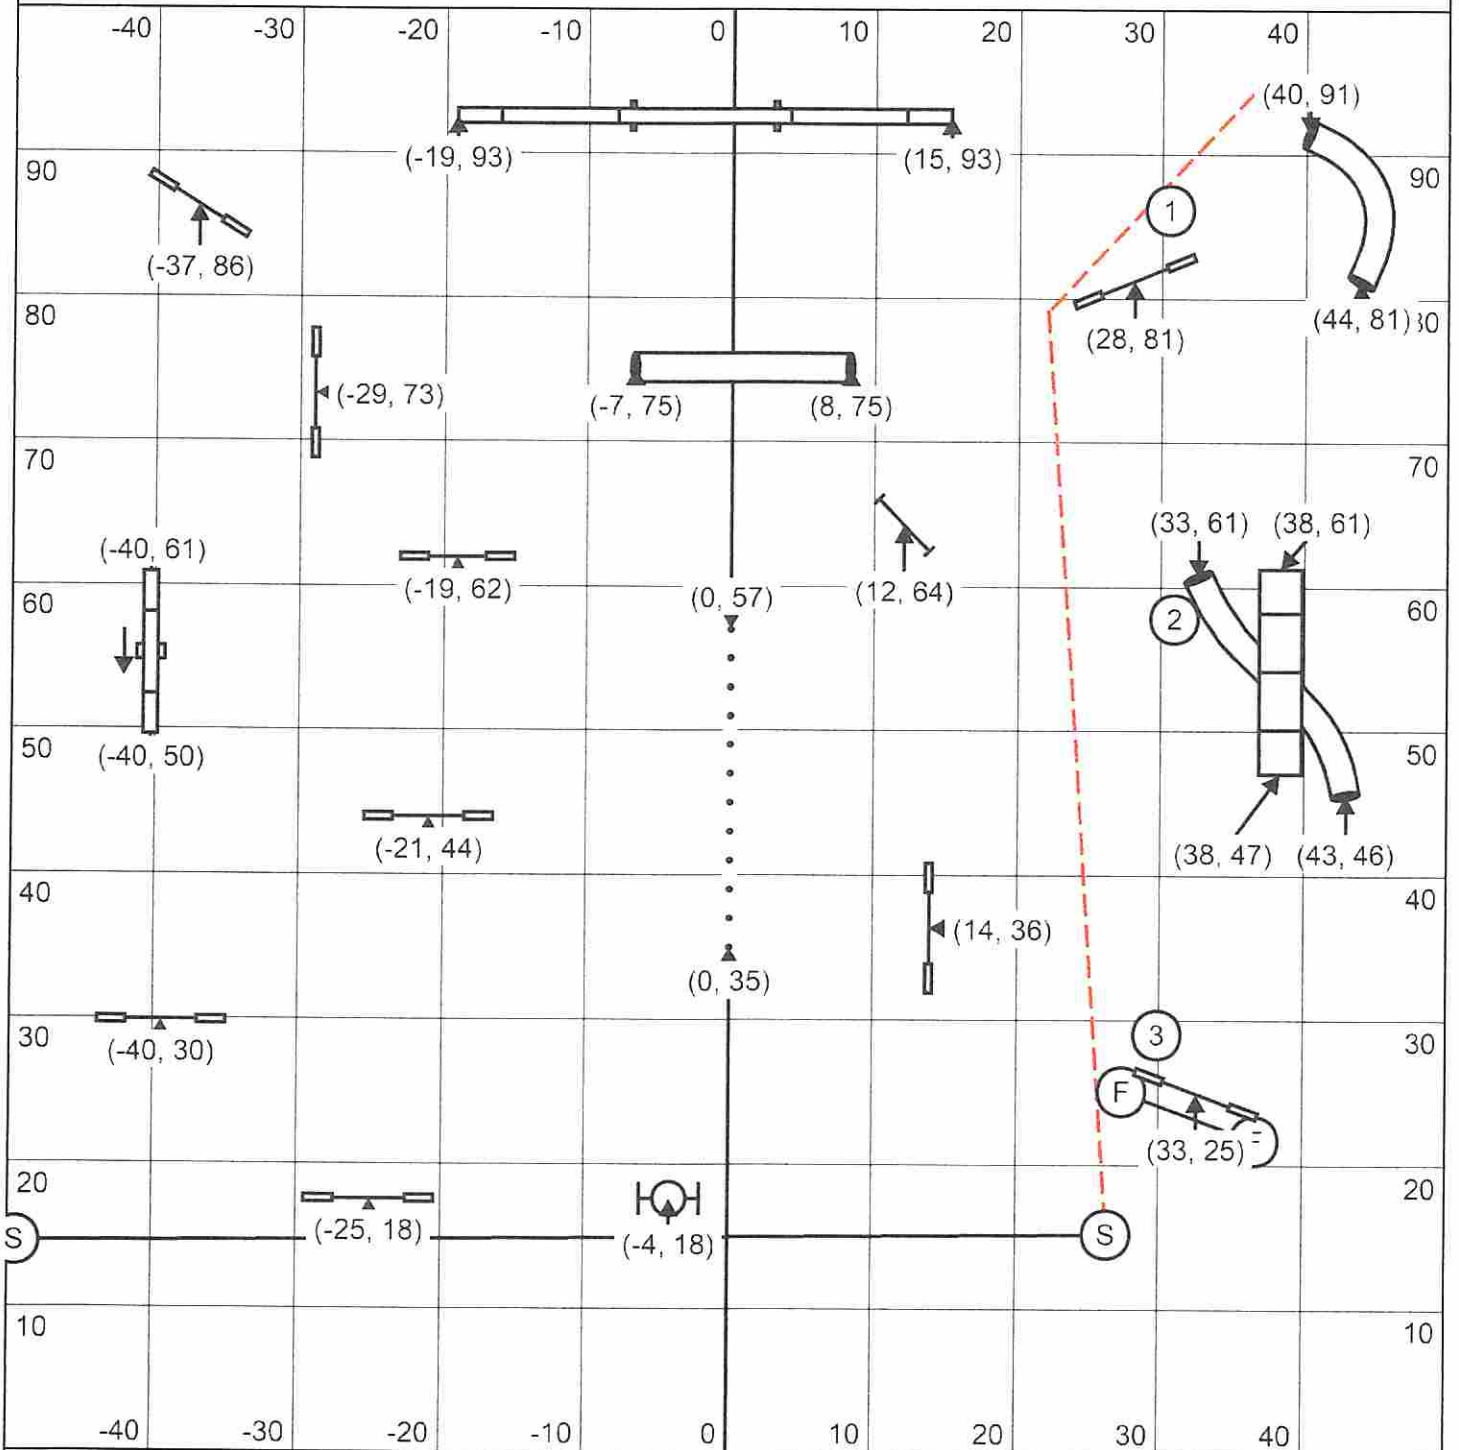

Saturday August 24th, 2019

SMART

Heather Chase

Starters/P1 Jumpers

Saturday August 24th, 2019

SMART

Heather Chase

Starters/P1 Relay

Circles runs first half, please inform gate which half you are running

Saturday August 24th, 2019

SMART

Heather Chase

Starters/P1 Gamblers

1-2-3-5 pts, Teeter 5pts, Joker 20 pts

15 pts + Joker to Q

Opening: 30 sec

Back-to-Back OK; Contact-to-Different contact NOT OK

Closing: 24"/22"/20" - 16 sec, 16"/14" - 17 sec, 10" - 18 sec; Perf +2 sec

Saturday August 24th, 2019

SMART

Heather Chase

Starters/P1 Standard