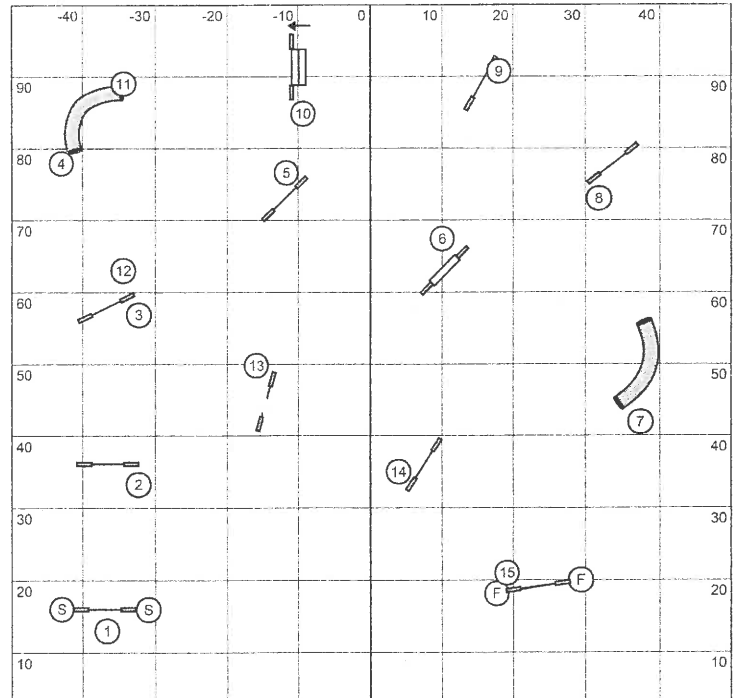

25 second opening. 13 pts need in opening  
1-2-3-5 system, weaves = 5  
Closing - C20/22/24=14 C14/16=15 C10=16  
Perf add 1 sec

Starters/P1 Gamblers  
Salinas-Monterey Agility RT  
July 21, 2019  
Renee King - Rosenberg, TX

Start Jump Bidirectional & Points  
Back to back ok  
NO Contact to Contact  
#2 Bidirectional in Closing

Starters/P1 Standard  
Salinas-Monterey Agility Racing Team  
July 21, 2019  
Renee King - Rosenberg, TX

Start line marked  
Opening - All bidirectional  
Closing - 2 is bidirectional, rest as marked  
C20/22/24=50 C14/16=52 C10=54  
Perf add 2 seconds

Starters/P1 Snooker  
Salinas-Monterey Agility RT  
July 21, 2019  
Renee King - Rosenberg, TX