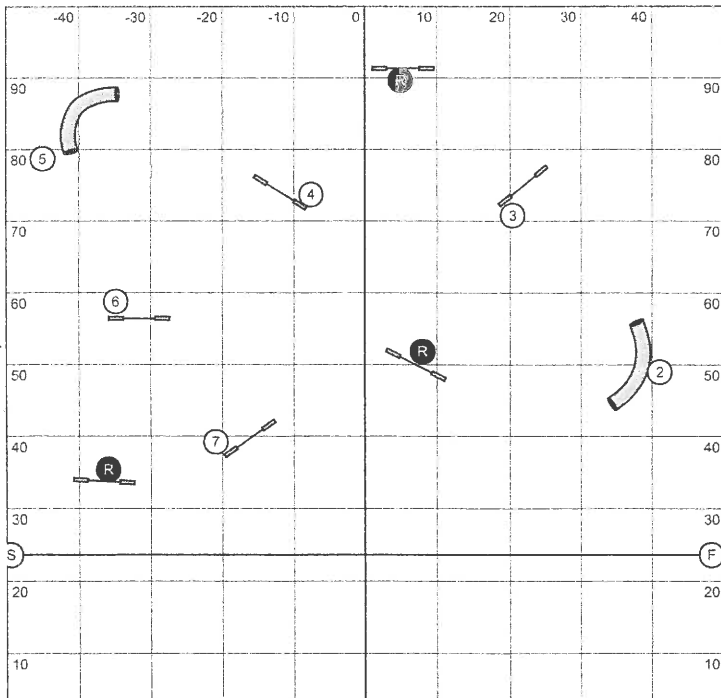

25 second opening. 13 pts need in opening  
1-2-3-5 system, weaves = 5  
Closing - C20/22/24=14 C14/16=15 C10=16  
Perf add 1 sec

Starters/P1 Gamblers  
Salinas-Monterey Agility RT  
July 21, 2019  
Renee King - Rosenberg, TX

Start Jump Bidirectional & Points  
Back to back ok  
NO Contact to Contact  
#2 Bidirectional in Closing

Starters/P1 Standard  
Salinas-Monterey Agility Racing Team  
July 21, 2019  
Renee King - Rosenberg, TX

Start line marked  
Opening - All bidirectional  
Closing - 2 is bidirectional, rest as marked  
C20/22/24=50 C14/16=52 C10=54  
Perf add 2 seconds

Starters/P1 Snooker  
Salinas-Monterey Agility RT  
July 21, 2019  
Renee King - Rosenberg, TX

# Starters/P I Pairs Relay

SMART  
July 21, 2019  
Prunedale, CA  
© Barbara Standiford

White Circles > Grey Squares  
Mixed heights can choose sides.

You may leash or hold your dog during the exchange.