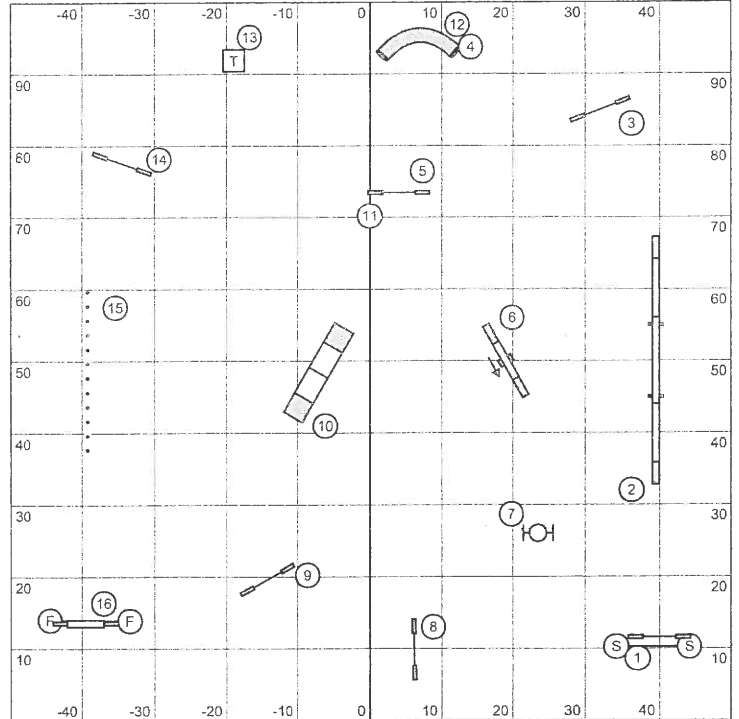

25 second opening. 13 pts need in opening  
1-2-3-5 system, weaves = 5  
Closing - C20/22/24=14 C14/16=15 C10=16  
Perf add 1 sec

Starters/P1 Gamblers  
Salinas-Monterey Agility RT  
July 21, 2019  
Renee King - Rosenberg, TX

Start Jump Bidirectional & Points  
Back to back ok  
NO Contact to Contact  
#2 Bidirectional in Closing

Starters/P1 Standard  
Salinas-Monterey Agility Racing Team  
July 21, 2019  
Renee King - Rosenberg, TX

Start line marked  
Opening - All bidirectional  
Closing - 2 is bidirectional, rest as marked  
C20/22/24=50 C14/16=52 C10=54  
Perf add 2 seconds

Starters/P1 Snooker  
Salinas-Monterey Agility RT  
July 21, 2019  
Renee King - Rosenberg, TX

# Starters/P I Pairs Relay

SMART  
July 21, 2019  
Prunedale, CA  
© Barbara Standiford

White Circles > Grey Squares  
Mixed heights can choose sides.

You may leash or hold your dog during the exchange.