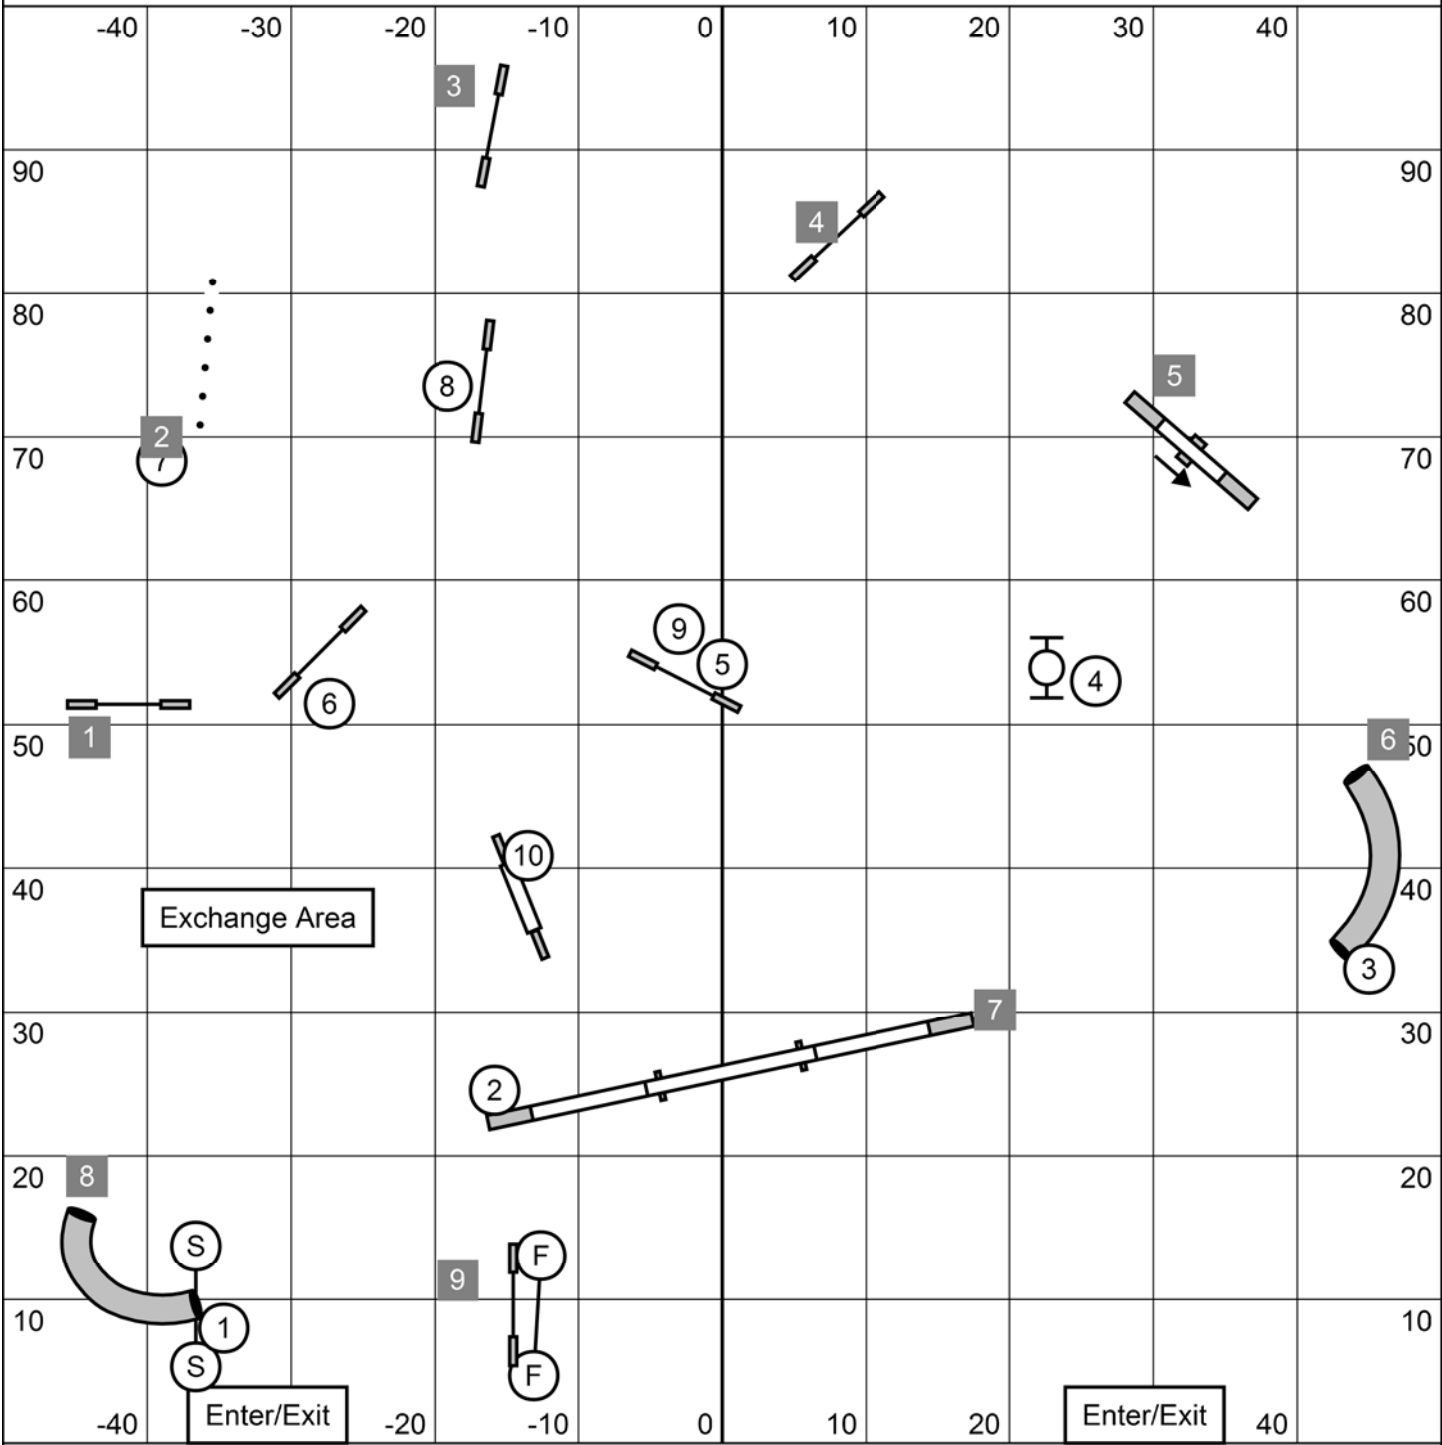

Start Jump Bidirectional & Points  
Back to back ok  
NO Contact to Contact  
#2 Bidirectional in Closing

Starters/P1 Standard  
Salinas-Monterey Agility Racing Team  
July 21, 2019  
Renee King - Rosenberg, TX

Start line marked  
Opening - All bidirectional  
Closing - 2 is bidirectional, rest as marked  
C20/22/24=50 C14/16=52 C10=54  
Perf add 2 seconds

Starters/P1 Snooker  
Salinas-Monterey Agility RT  
July 21, 2019  
Renee King - Rosenberg, TX

# Starters/P I Pairs Relay

SMART  
July 21, 2019  
Prunedale, CA  
© Barbara Standiford

White Circles > Grey Squares  
Mixed heights can choose sides.

You may leash or hold your dog during the exchange.