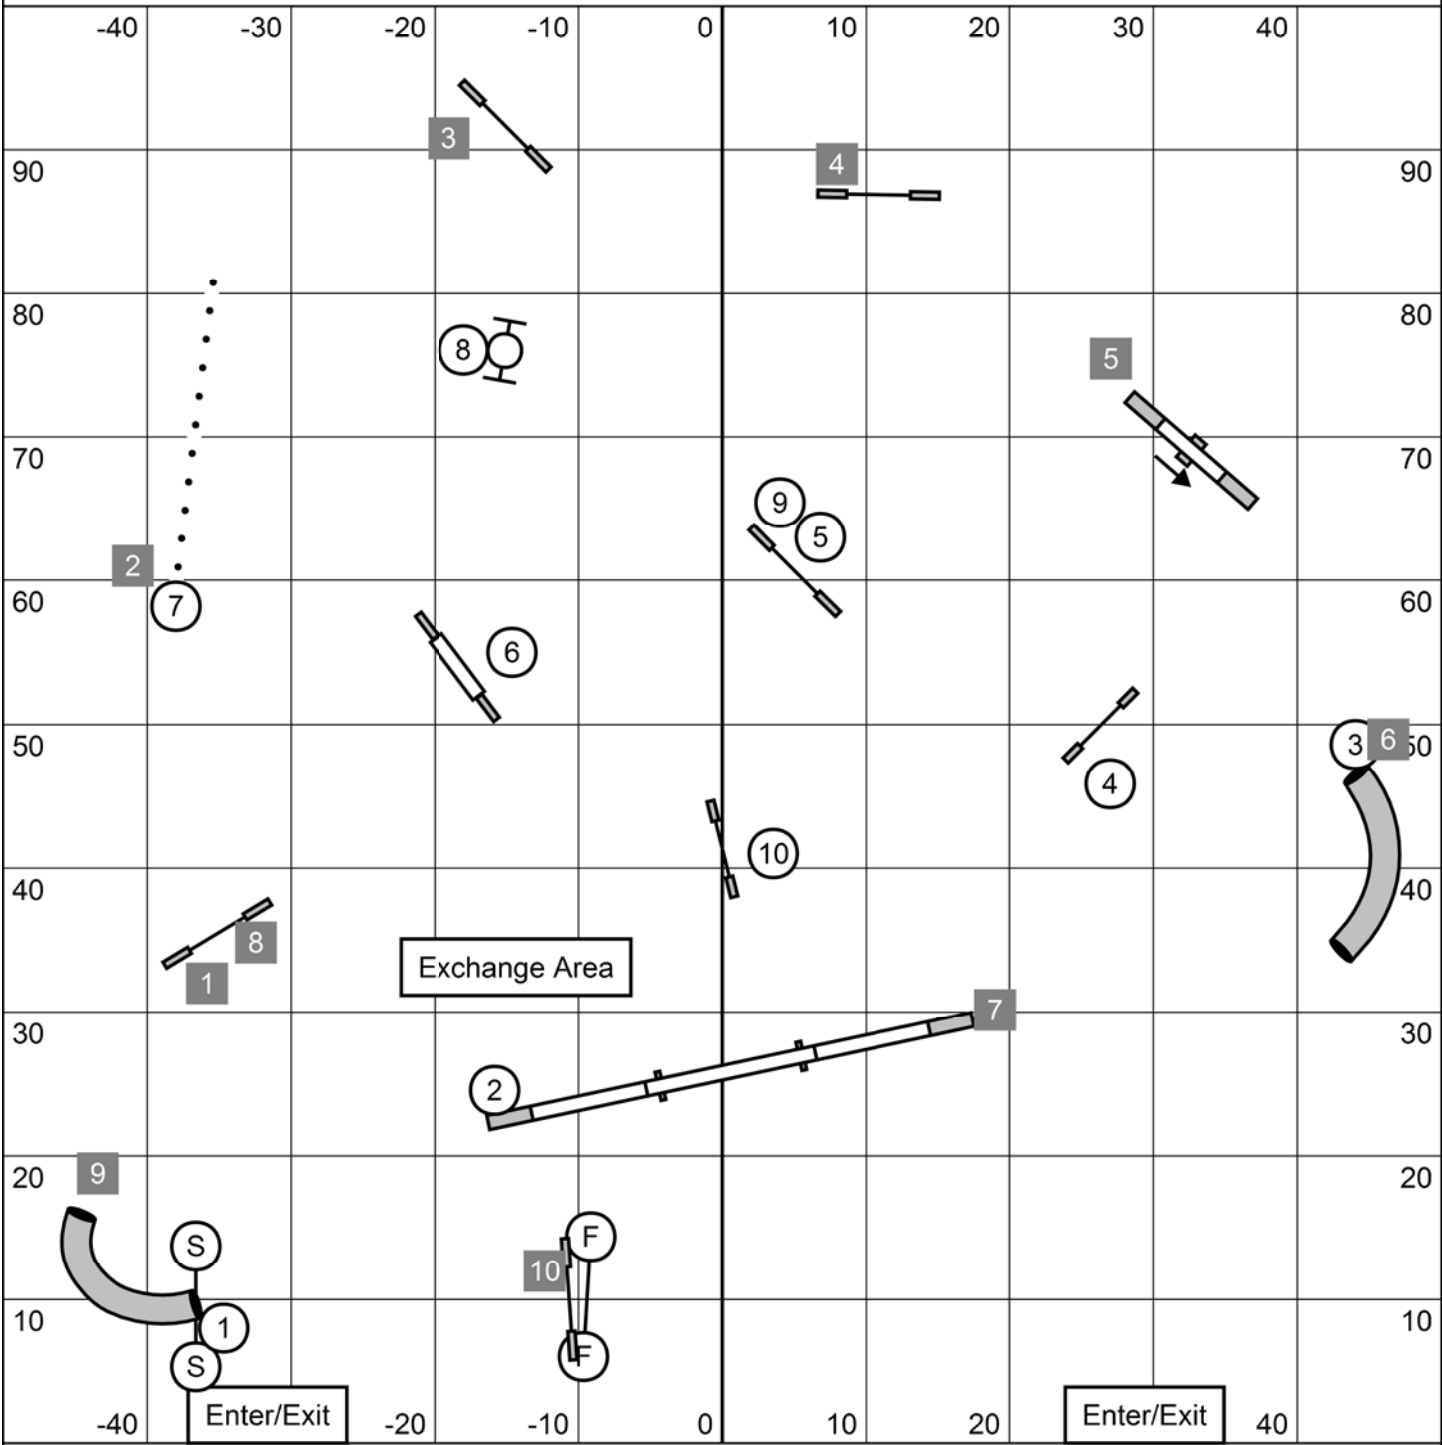

Advanced/P II Pairs Relay

SMART
July 21, 2019
Prunedale, CA
© Barbara Standiford

White Circles > Grey Squares
Mixed heights can choose sides.

You may leash or hold your dog during the exchange.