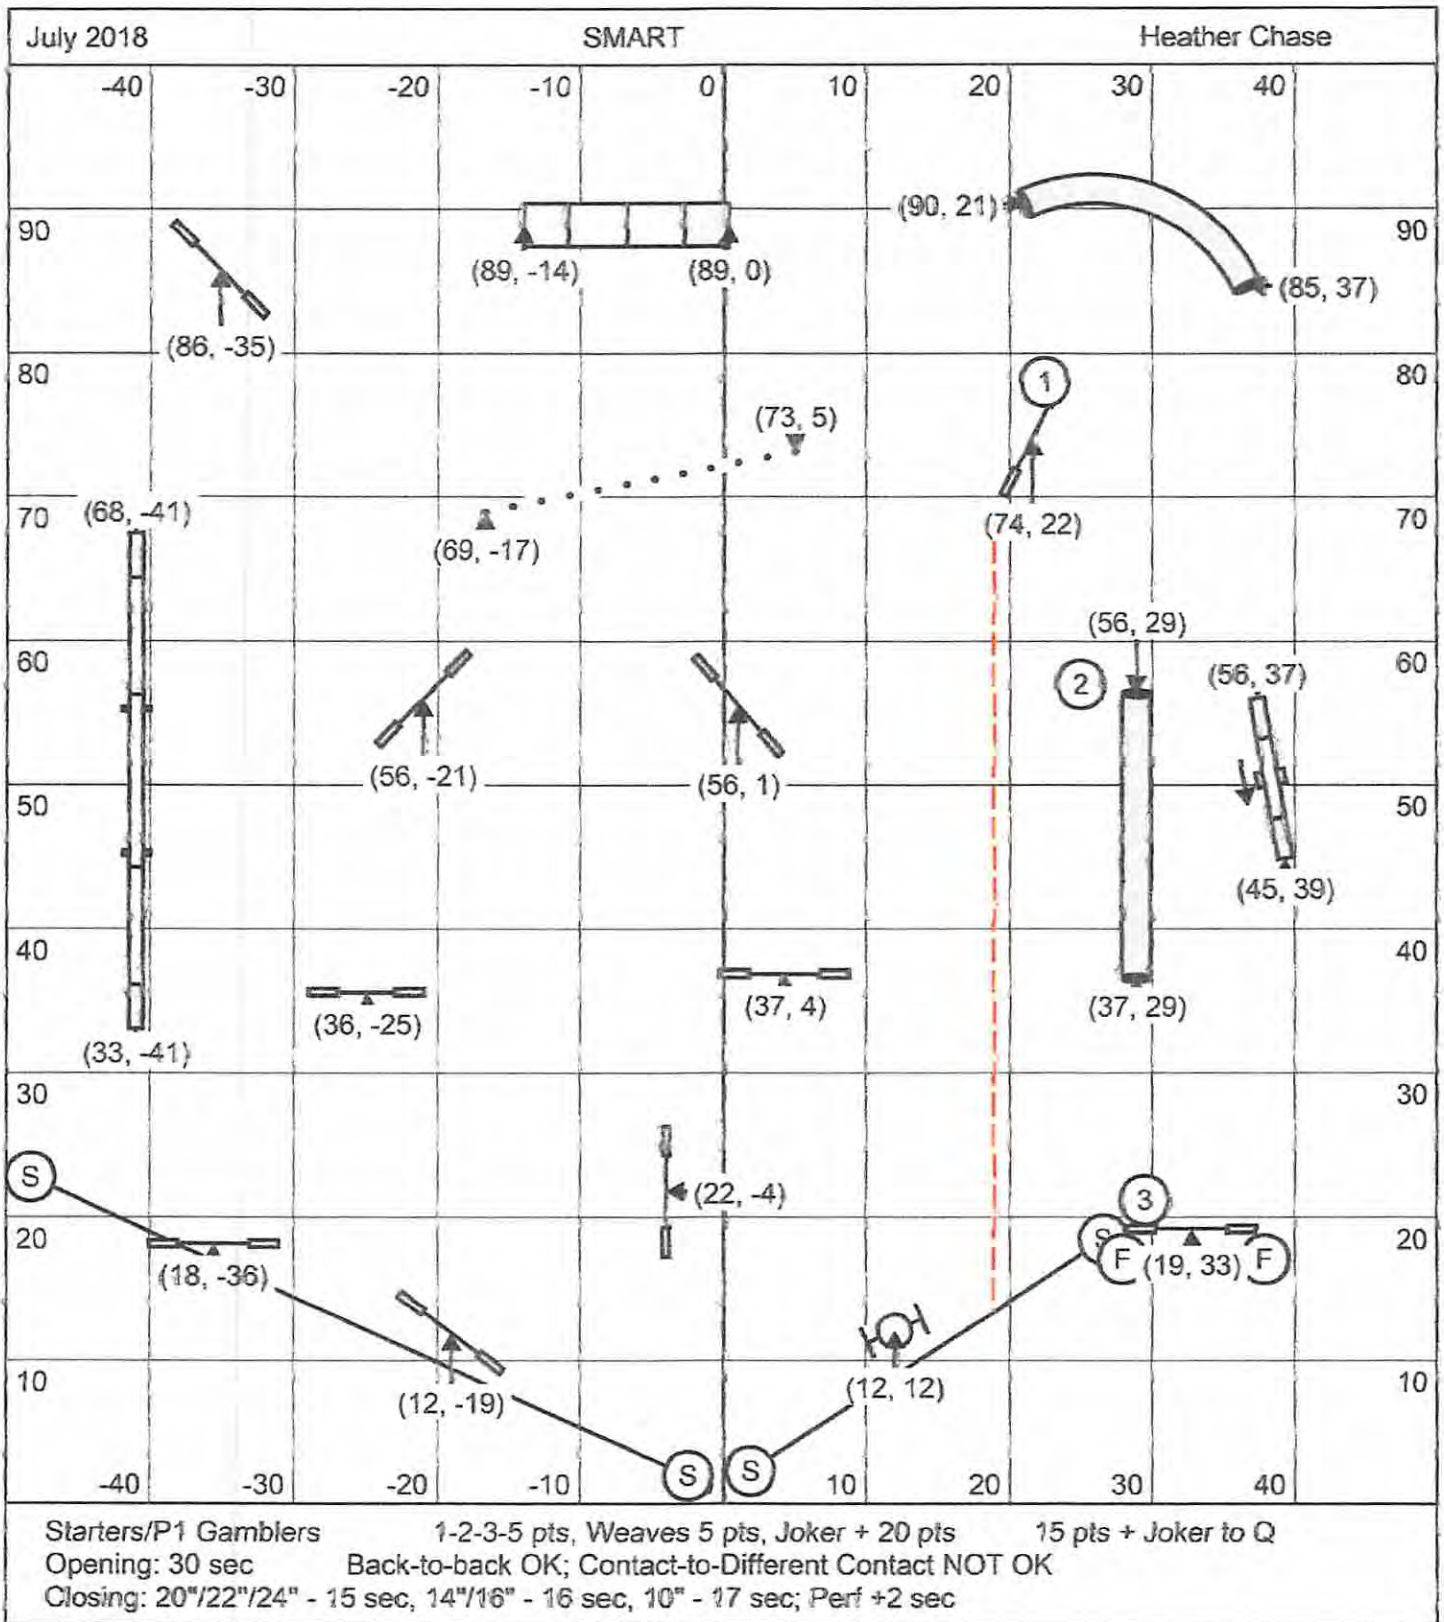

Sun

Sum

SUN

Starters/P1 Snooker Attempt ALL 3 Reds 37 pts to Q
 Any direction/Any flow in opening; #2&3 are Bidirectional in Closing
 10"- 56 sec, 14"/16"- 54 sec, 20"/22"/24"- 52 sec; Perf + 2 sec

SWR