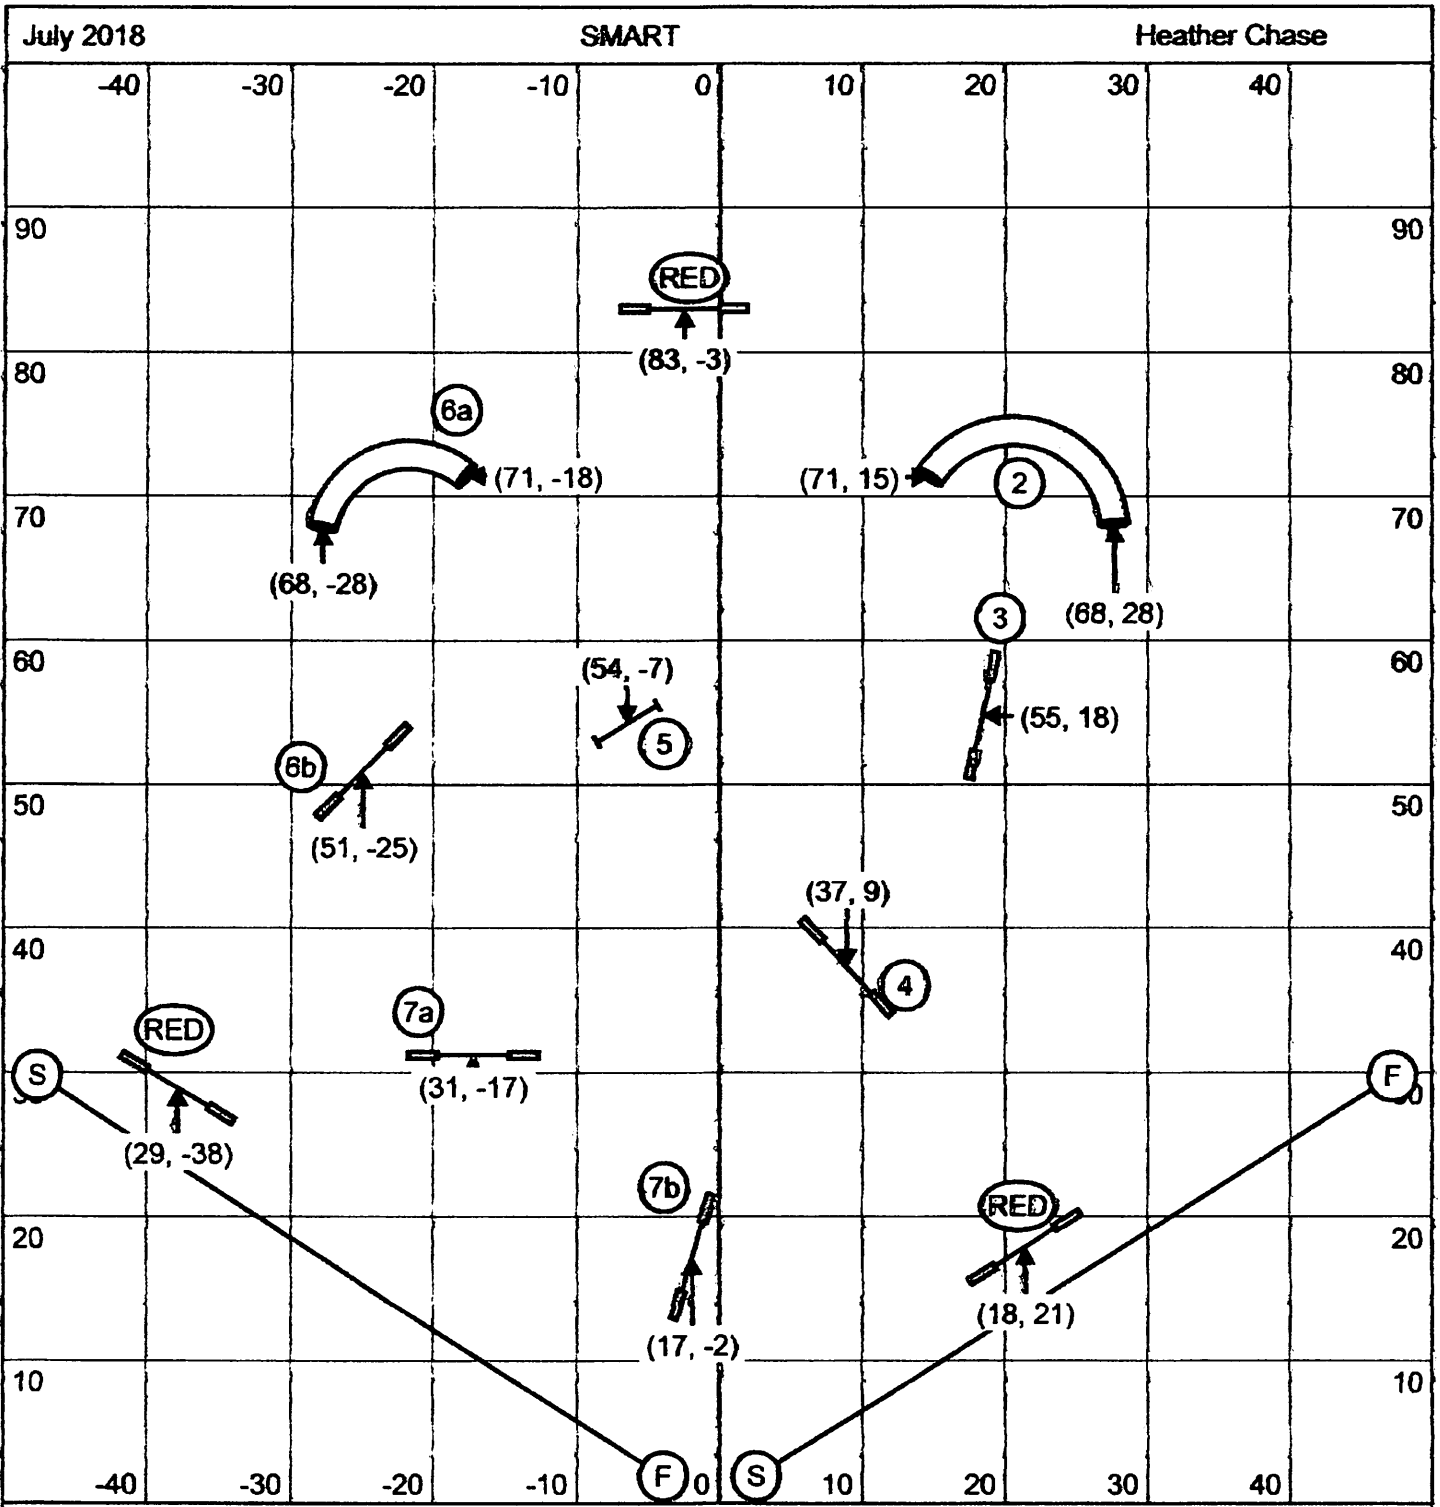

Sun

Sum

SUN

Starters/P1 Snooker Attempt ALL 3 Reds 37 pts to Q
 Any direction/Any flow in opening; #2&3 are Bidirectional in Closing
 10"- 56 sec, 14"/16"- 54 sec, 20"/22"/24"- 52 sec; Perf + 2 sec

SWR