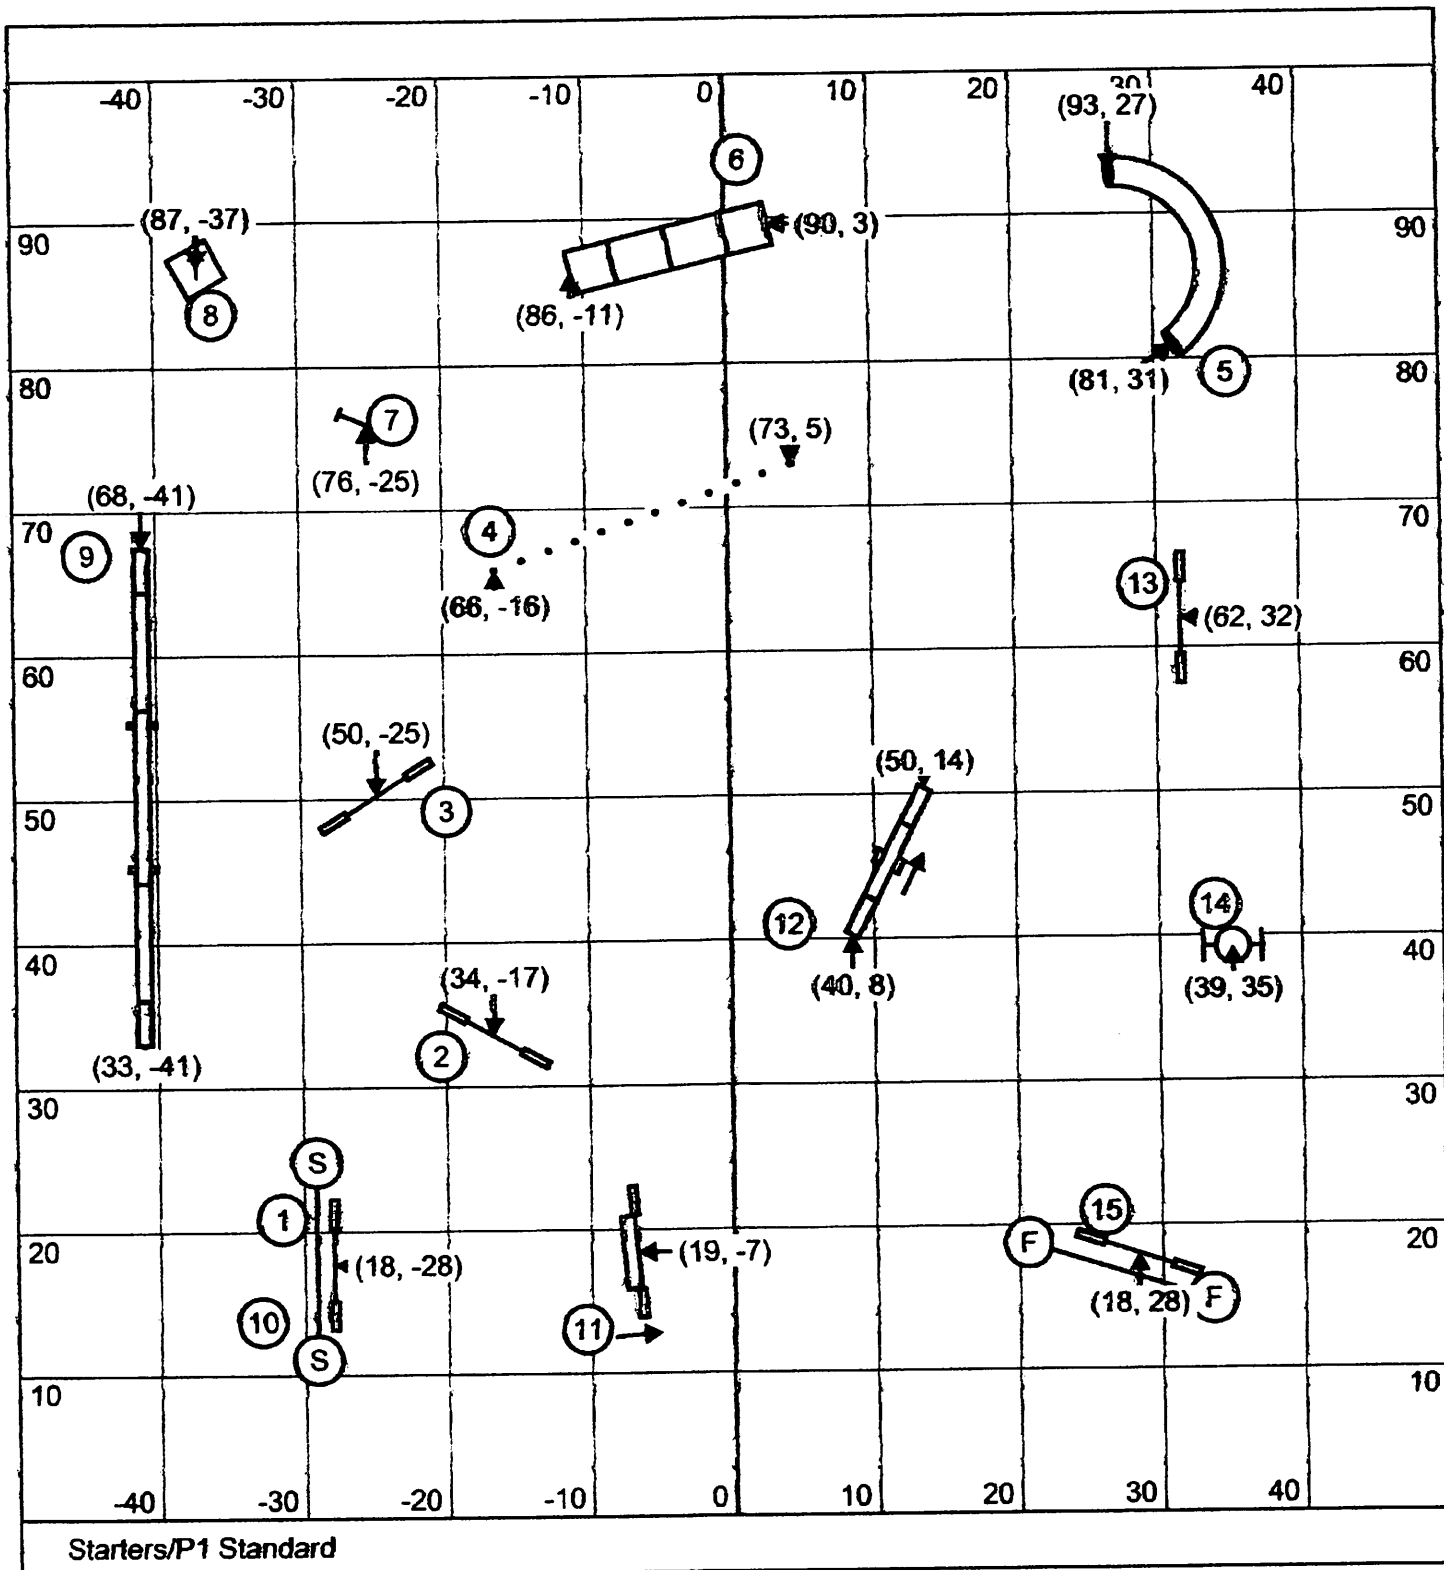

Sun

Sum

SUN

Starters/P1 Snooker Attempt ALL 3 Reds 37 pts to Q
 Any direction/Any flow in opening; #2&3 are Bidirectional in Closing
 10"- 56 sec, 14"/16"- 54 sec, 20"/22"/24"- 52 sec; Perf + 2 sec

SWR