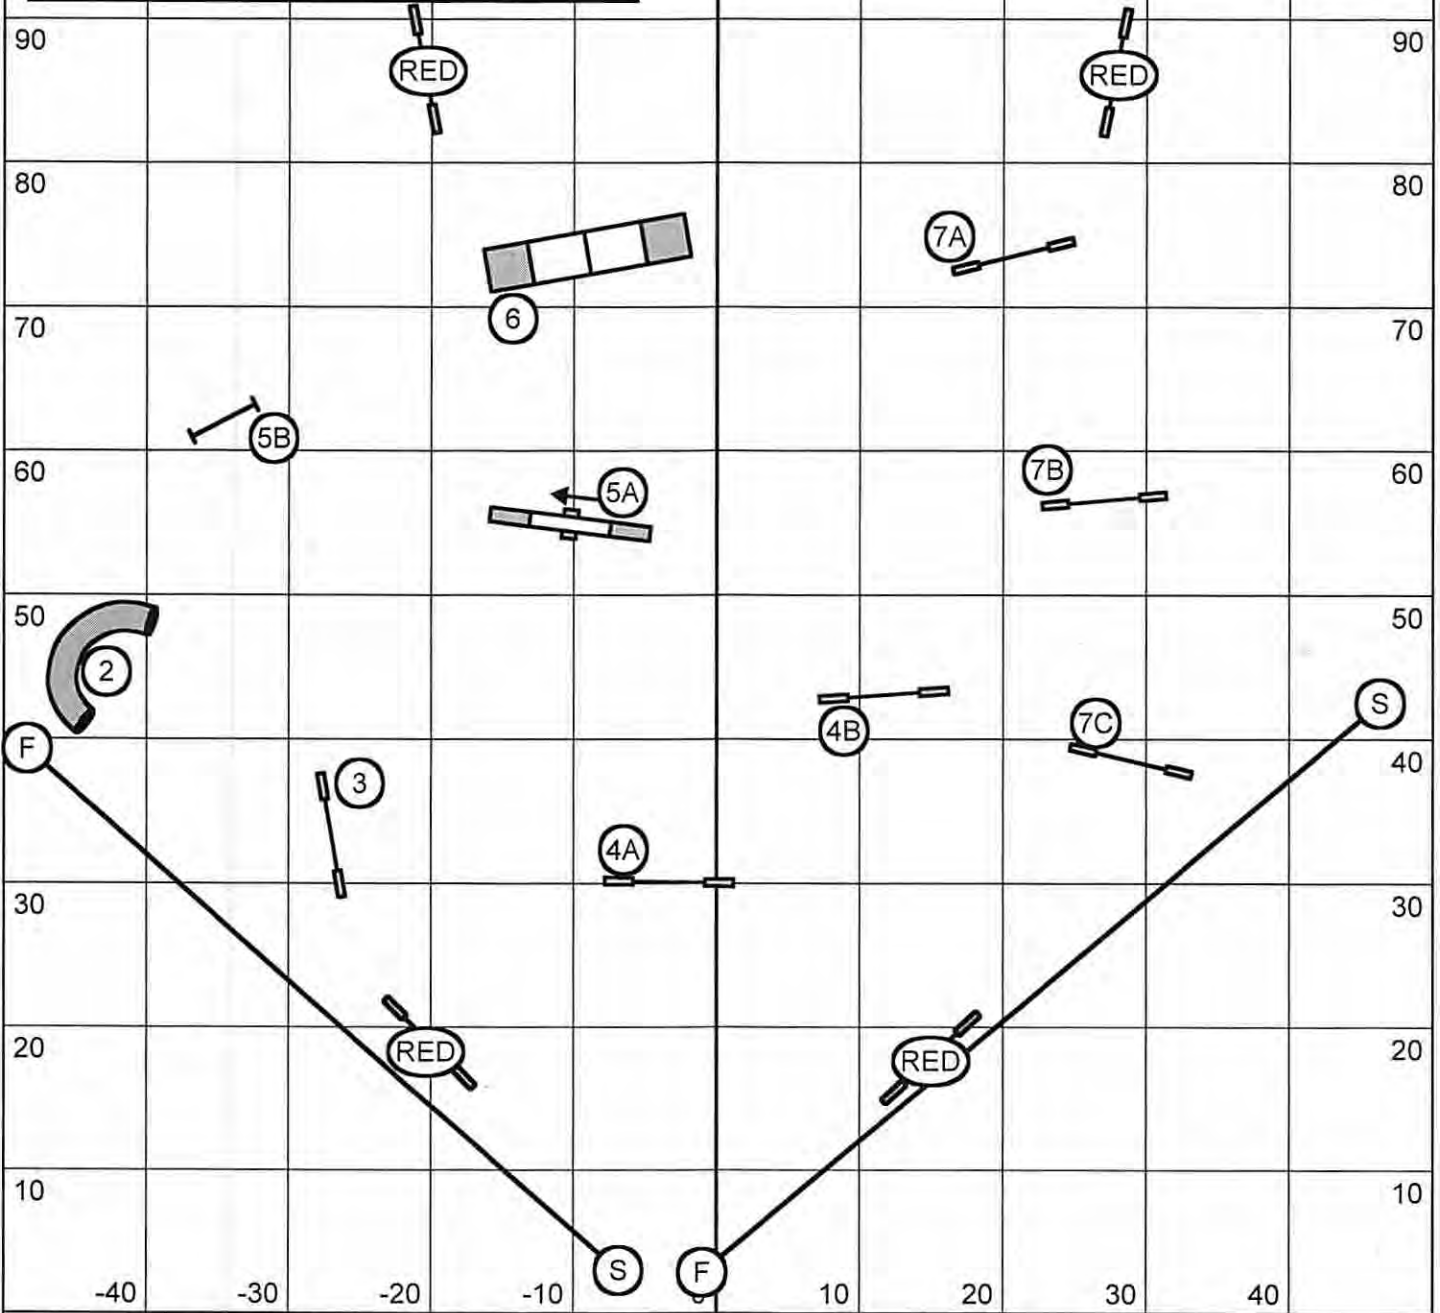

MASTERS / PIII PAIRS

SMART - Prunedale, CA
 Sunday, July 15, 2018

Judge: Tracy Hanna
 100 x 100, on grass

MASTERS / PIII / VETERANS STANDARD

SMART - Prunedale, CA
 Sunday, July 15, 2018

Judge: Tracy Hanna
 100 x 100, on grass

MASTERS / PIII SNOOKER

3 or 4 Reds #2 is bi-directional.
 Combos - any order, any direction in opening.
 Closing must be performed as numbered.

Masters: 54 for 10; 52 for 14/16; 50 sec for 20/22/24
 Perf - Add 2 sec; Veterans - Add 4 sec

SMART - Prunedale, CA
 Sunday, July 15, 2018

Judge: Tracy Hanna
 100 x 100, on grass