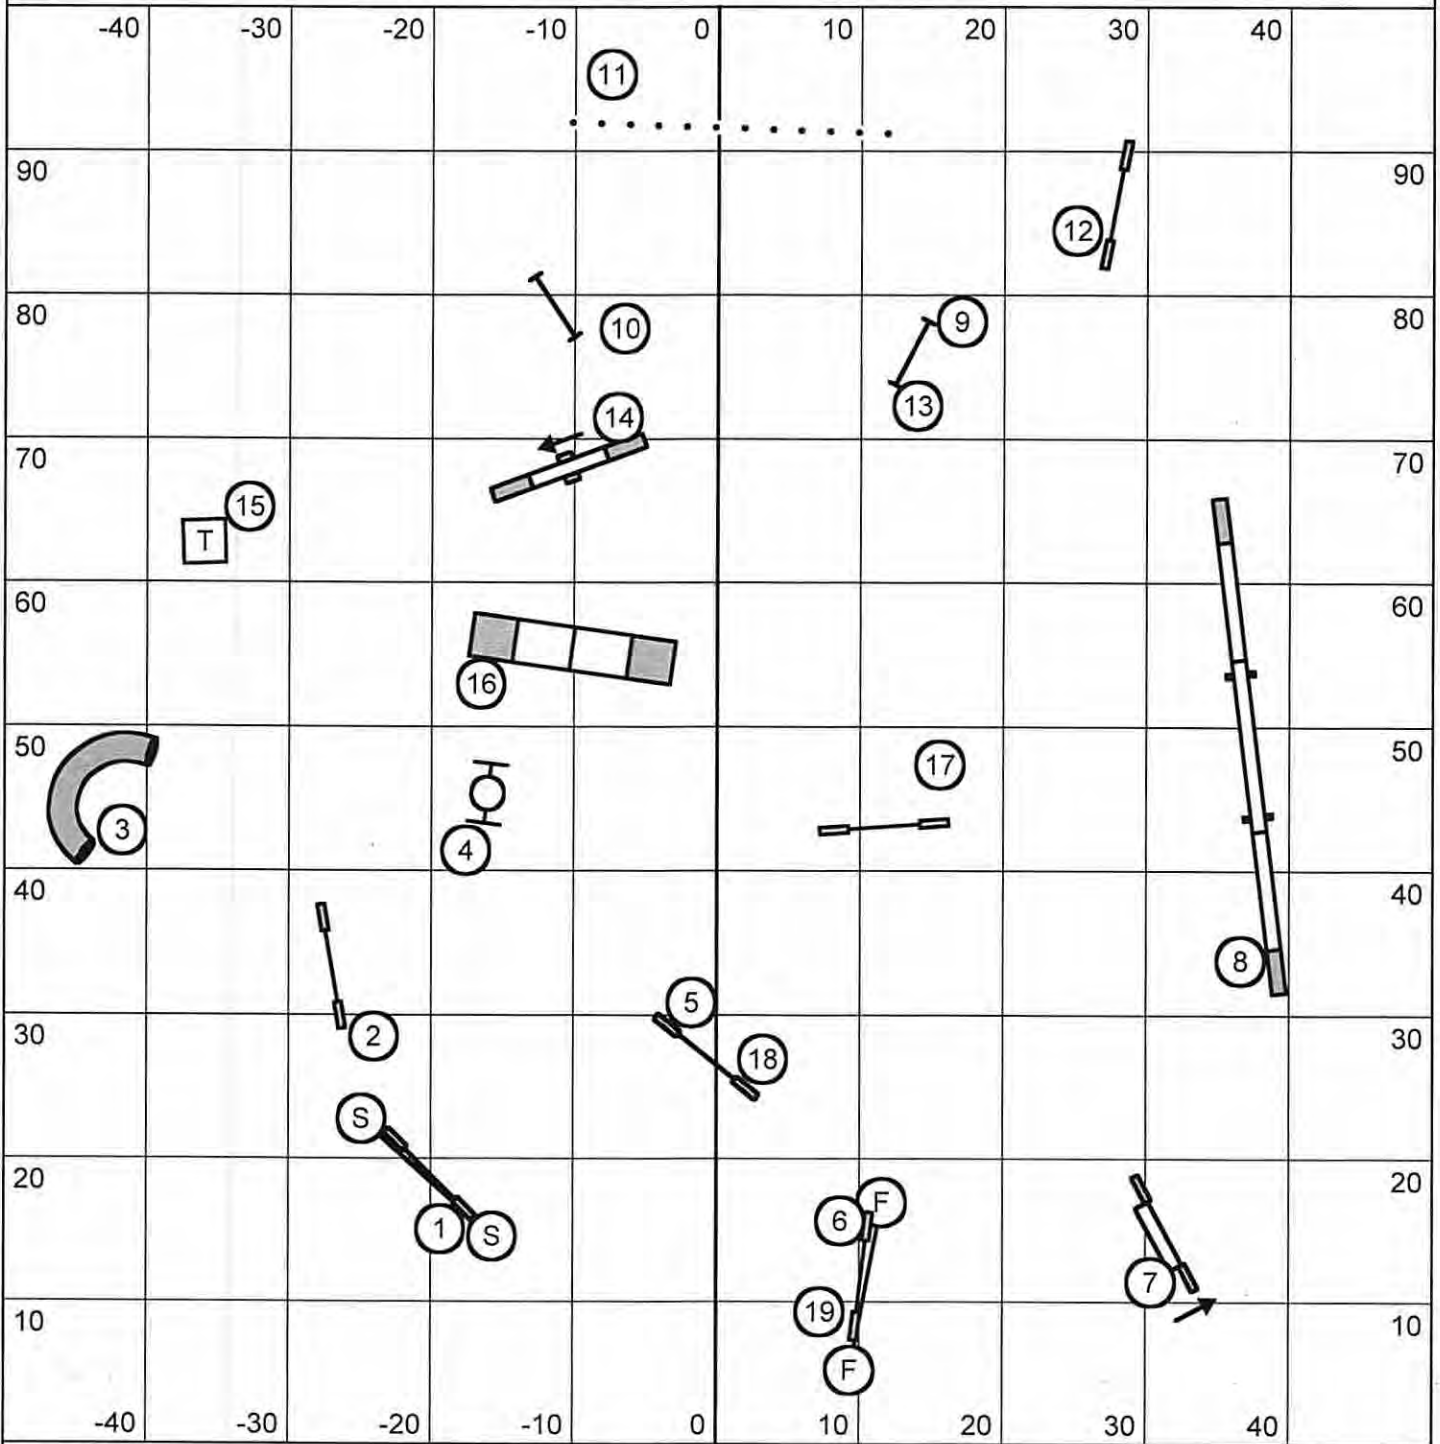

MASTERS / PIII PAIRS

SMART - Prunedale, CA
 Sunday, July 15, 2018

Judge: Tracy Hanna
 100 x 100, on grass

MASTERS / PIII / VETERANS STANDARD

SMART - Prunedale, CA
 Sunday, July 15, 2018

Judge: Tracy Hanna
 100 x 100, on grass

MASTERS / PIII SNOOKER

3 or 4 Reds #2 is bi-directional.
 Combos - any order, any direction in opening.
 Closing must be performed as numbered.

Masters: 54 for 10; 52 for 14/16; 50 sec for 20/22/24
 Perf - Add 2 sec; Veterans - Add 4 sec

SMART - Prunedale, CA
 Sunday, July 15, 2018

Judge: Tracy Hanna
 100 x 100, on grass