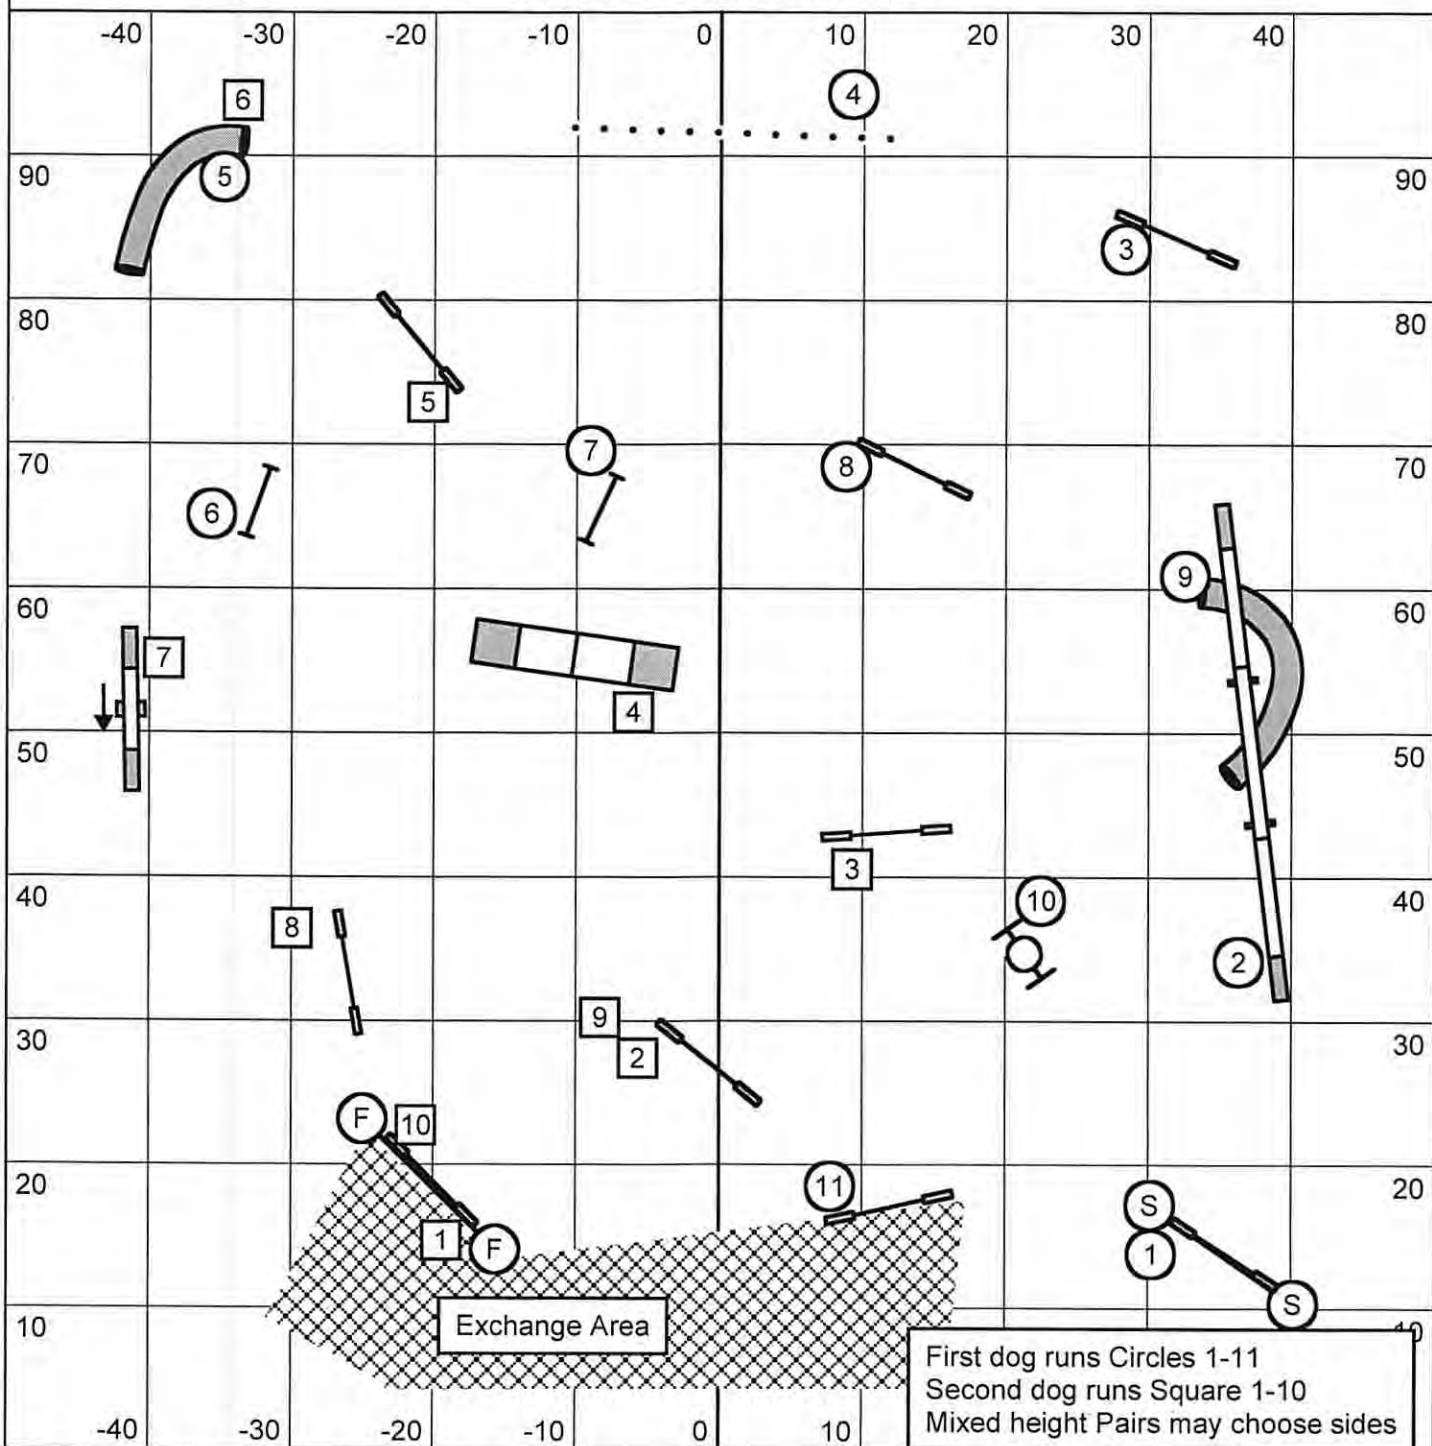

MASTERS / PIII PAIRS

SMART - Prunedale, CA
 Sunday, July 15, 2018

Judge: Tracy Hanna
 100 x 100, on grass

MASTERS / PIII / VETERANS STANDARD

SMART - Prunedale, CA
 Sunday, July 15, 2018

Judge: Tracy Hanna
 100 x 100, on grass

MASTERS / PIII SNOOKER

3 or 4 Reds #2 is bi-directional.
 Combos - any order, any direction in opening.
 Closing must be performed as numbered.

Masters: 54 for 10; 52 for 14/16; 50 sec for 20/22/24
 Perf - Add 2 sec; Veterans - Add 4 sec

SMART - Prunedale, CA
 Sunday, July 15, 2018

Judge: Tracy Hanna
 100 x 100, on grass