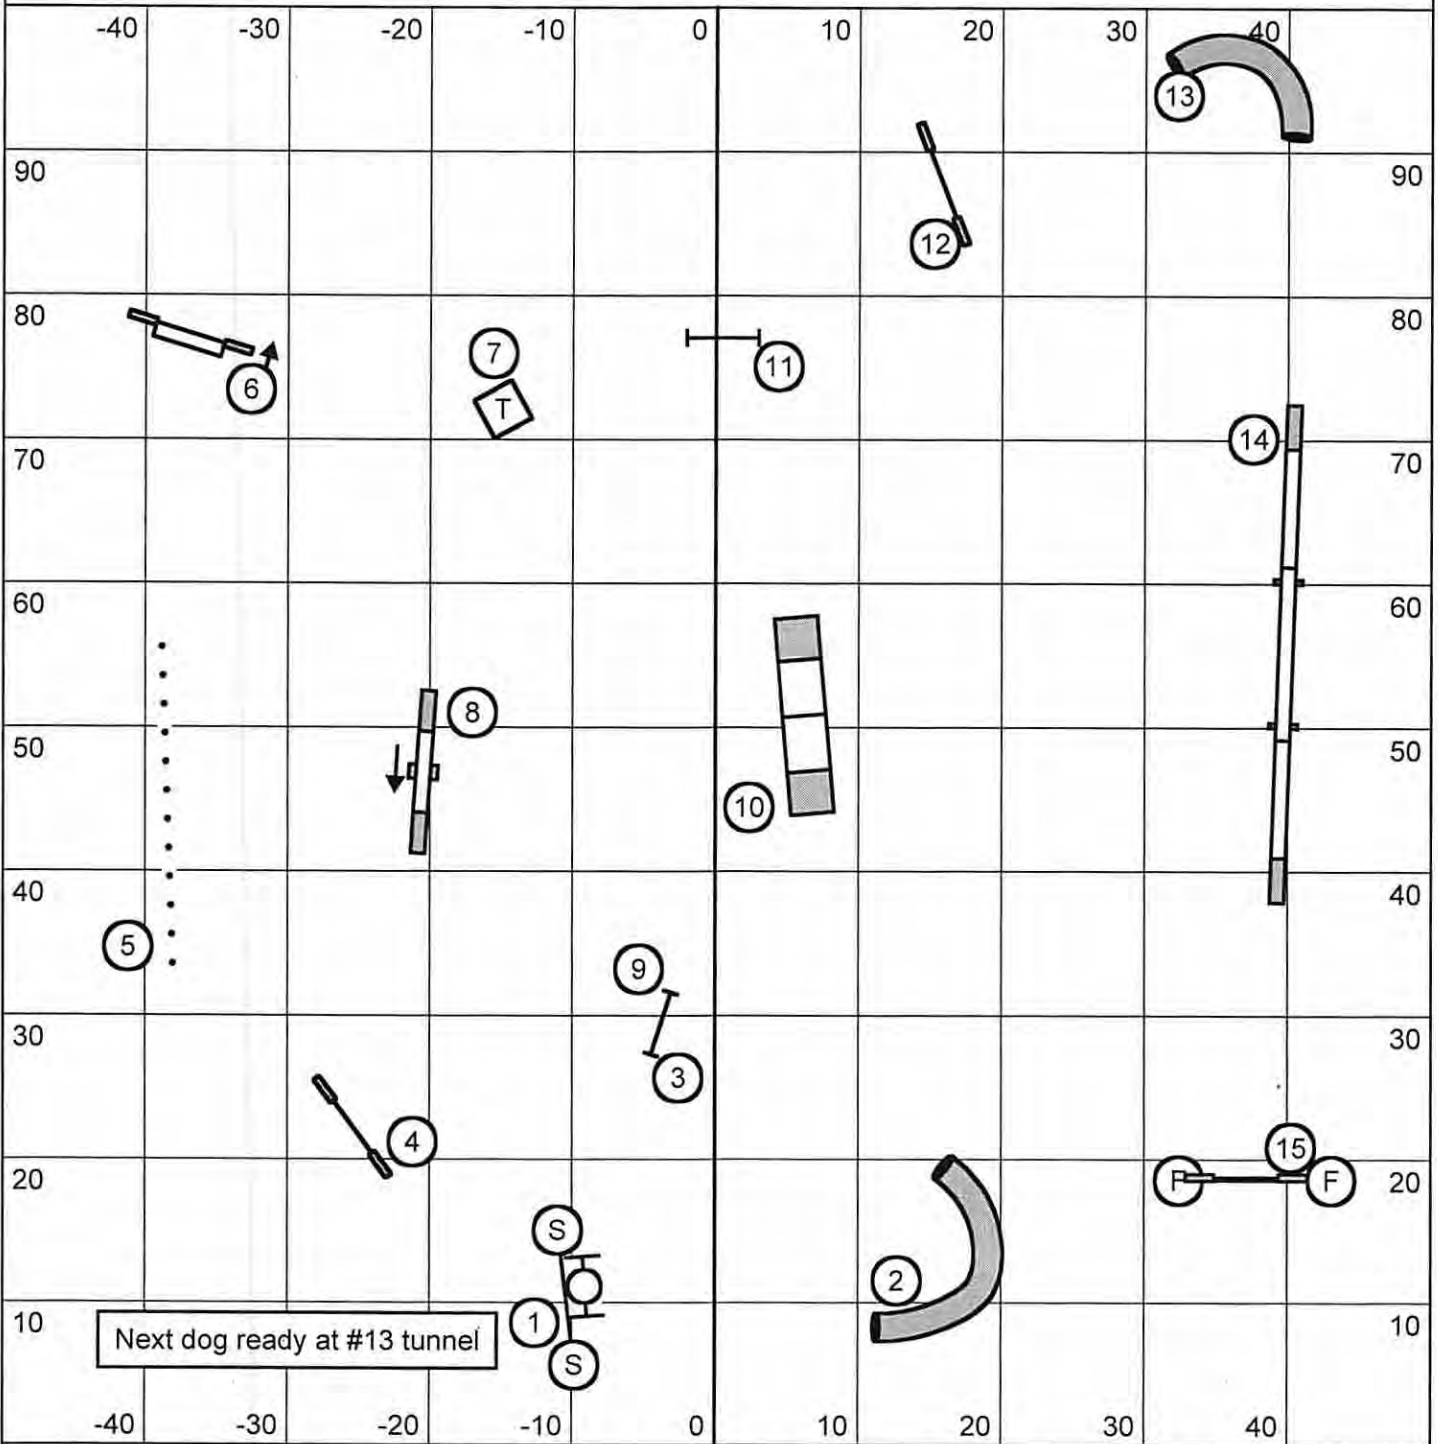

STARTER / PI JUMPERS

SMART - Monterey, CA
 Friday, July 13, 2018

Judge: Tracy Hanna
 100 x 100, on grass

STARTER / PI SNOOKER

Championship: 54 for 10; 52 for 14/16; 50 sec for 20/22/24
 Perf - Add 2 sec; Attempt all 3 Reds #2 is bi-directional.
 Combos - any order, any direction in the opening.
 Closing as numbered. Finish jumps live at all times.

SMART - Prunedale, CA
 Friday, July 13, 2018

Judge: Tracy Hanna
 100 x 100, on grass

STARTER / PI STANDARD

SMART - Prunedale, CA
Friday, July 13, 2018

Judge: Tracy Hanna
100 x 100, on grass

STARTER / PI GAMBLERS

25 second opening;
Teeter = 7;
Back to Back OK; NO Sequenced contacts
Joker is 1-3

1-3-5-7 System

0

10

20

30

40

SMART - Prunedale, CA
Friday, July 13, 2018

Judge: Tracy Hanna
100 x 100, on grass