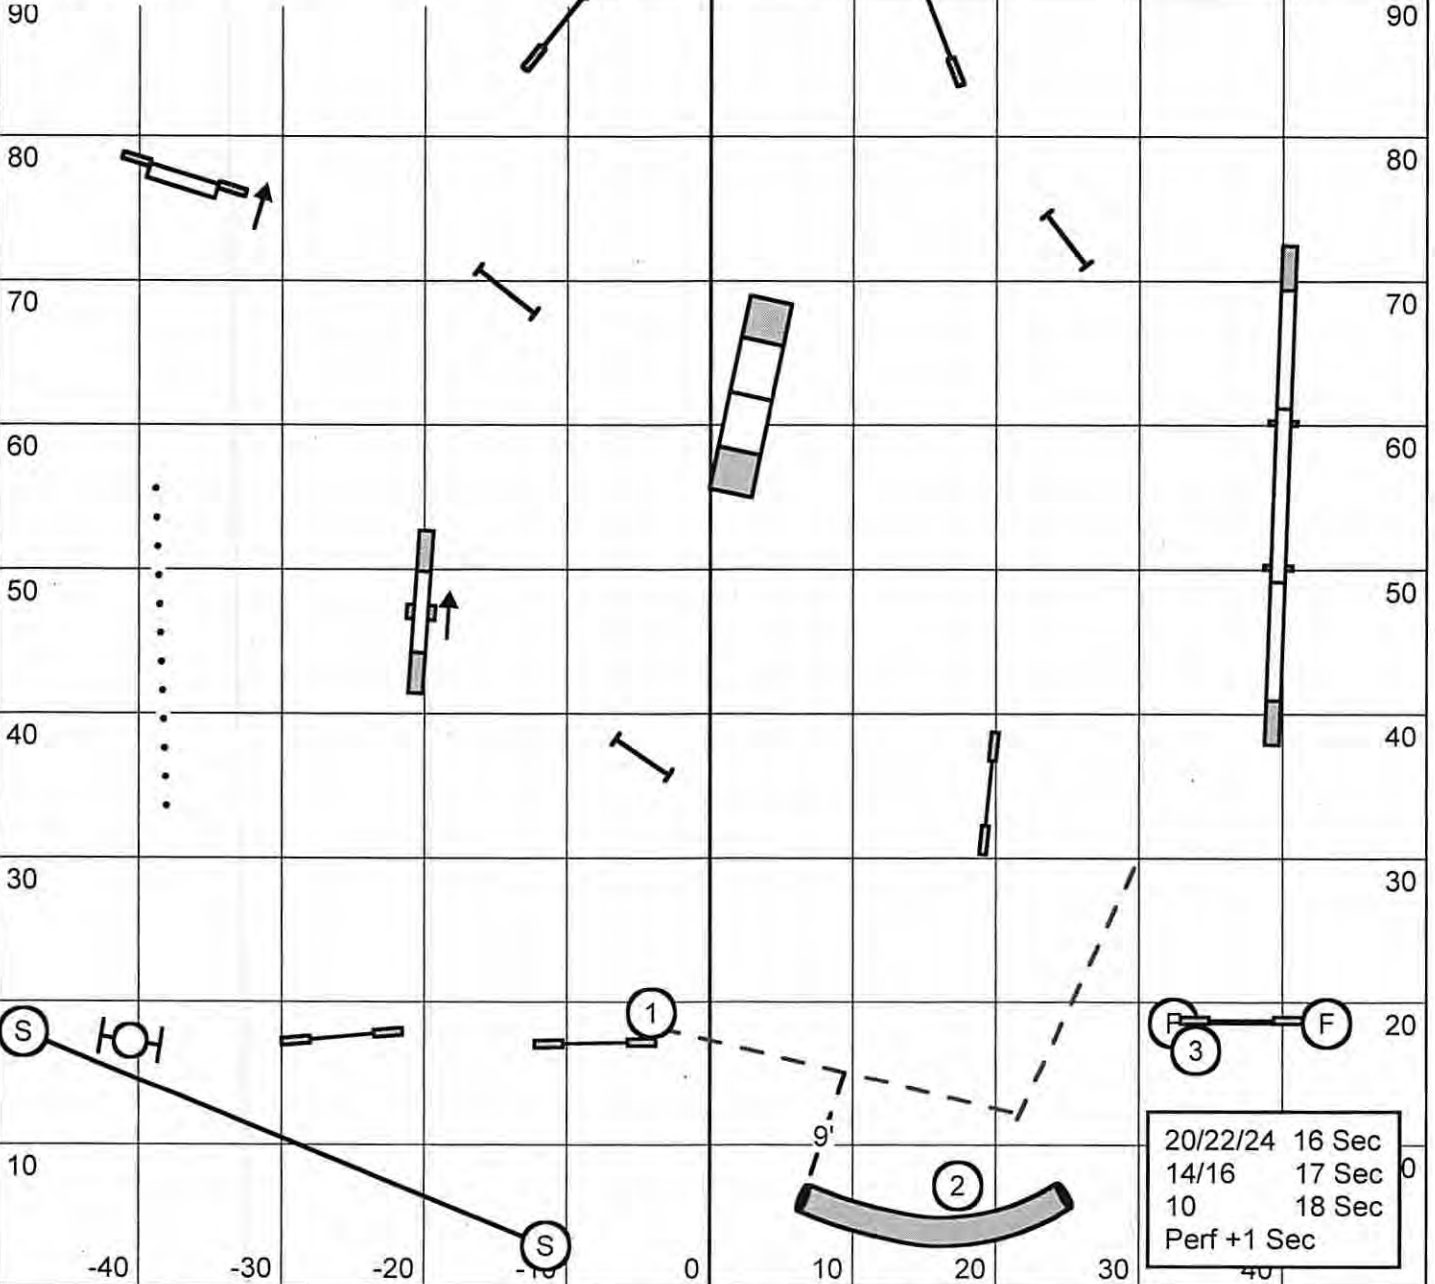

25 second opening;
Teeter = 7;
Back to Back OK; NO Sequenced contacts
Joker is 1-3

1-3-5-7 System

0

10

20

30

40

SMART - Prunedale, CA
Friday, July 13, 2018

Judge: Tracy Hanna
100 x 100, on grass