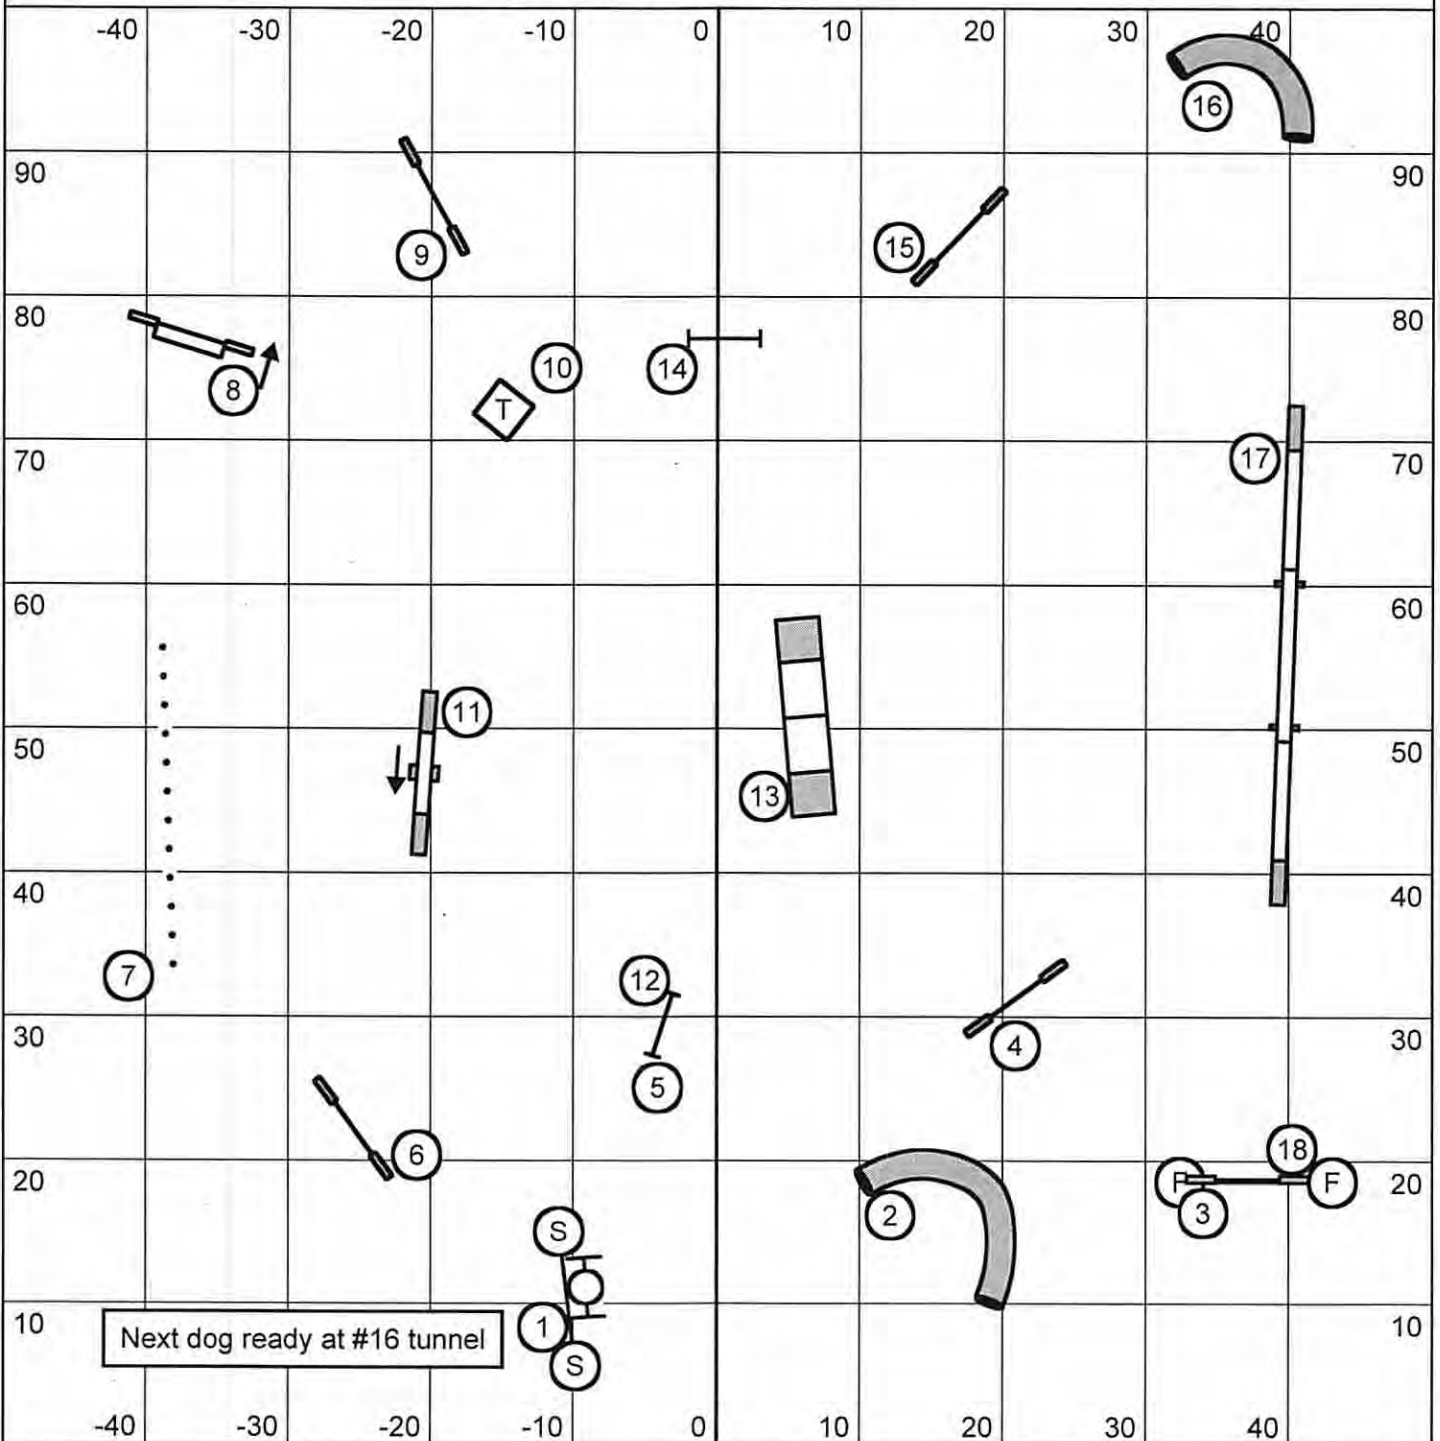

ADVANCED / PII JUMPERS

SMART - Prunedale, CA
 Friday, July 13, 2018

Judge: Tracy Hanna
 100 x 100, on grass

ADVANCED / PII SNOOKER

Championship: 52 for 10; 50 for 14/16; 48 sec for 20/22/24
 Perf - Add 2 sec; 3 or 4 Reds #2 is bi-directional.
 Combos - any order, any direction in the opening.
 Closing as numbered. Finish jumps live at all times.

SMART - Prunedale, CA
 Friday, July 13, 2018

Judge: Tracy Hanna
 100 x 100, on grass

ADVANCED / PII STANDARD

SMART - Prunedale, CA
 Friday, July 13, 2018

Judge: Tracy Hanna
 100 x 100, on grass

ADVANCED / PII GAMBLERS

25 second opening; 1-3-5-7 System
 Teeter = 7; need 18 points in opening
 Back to Back OK; NO Sequenced contacts
 Joker is 1-3

SMART - Prunedale, CA
 Friday, July 13, 2018

Judge: Tracy Hanna
 100 x 100, on grass