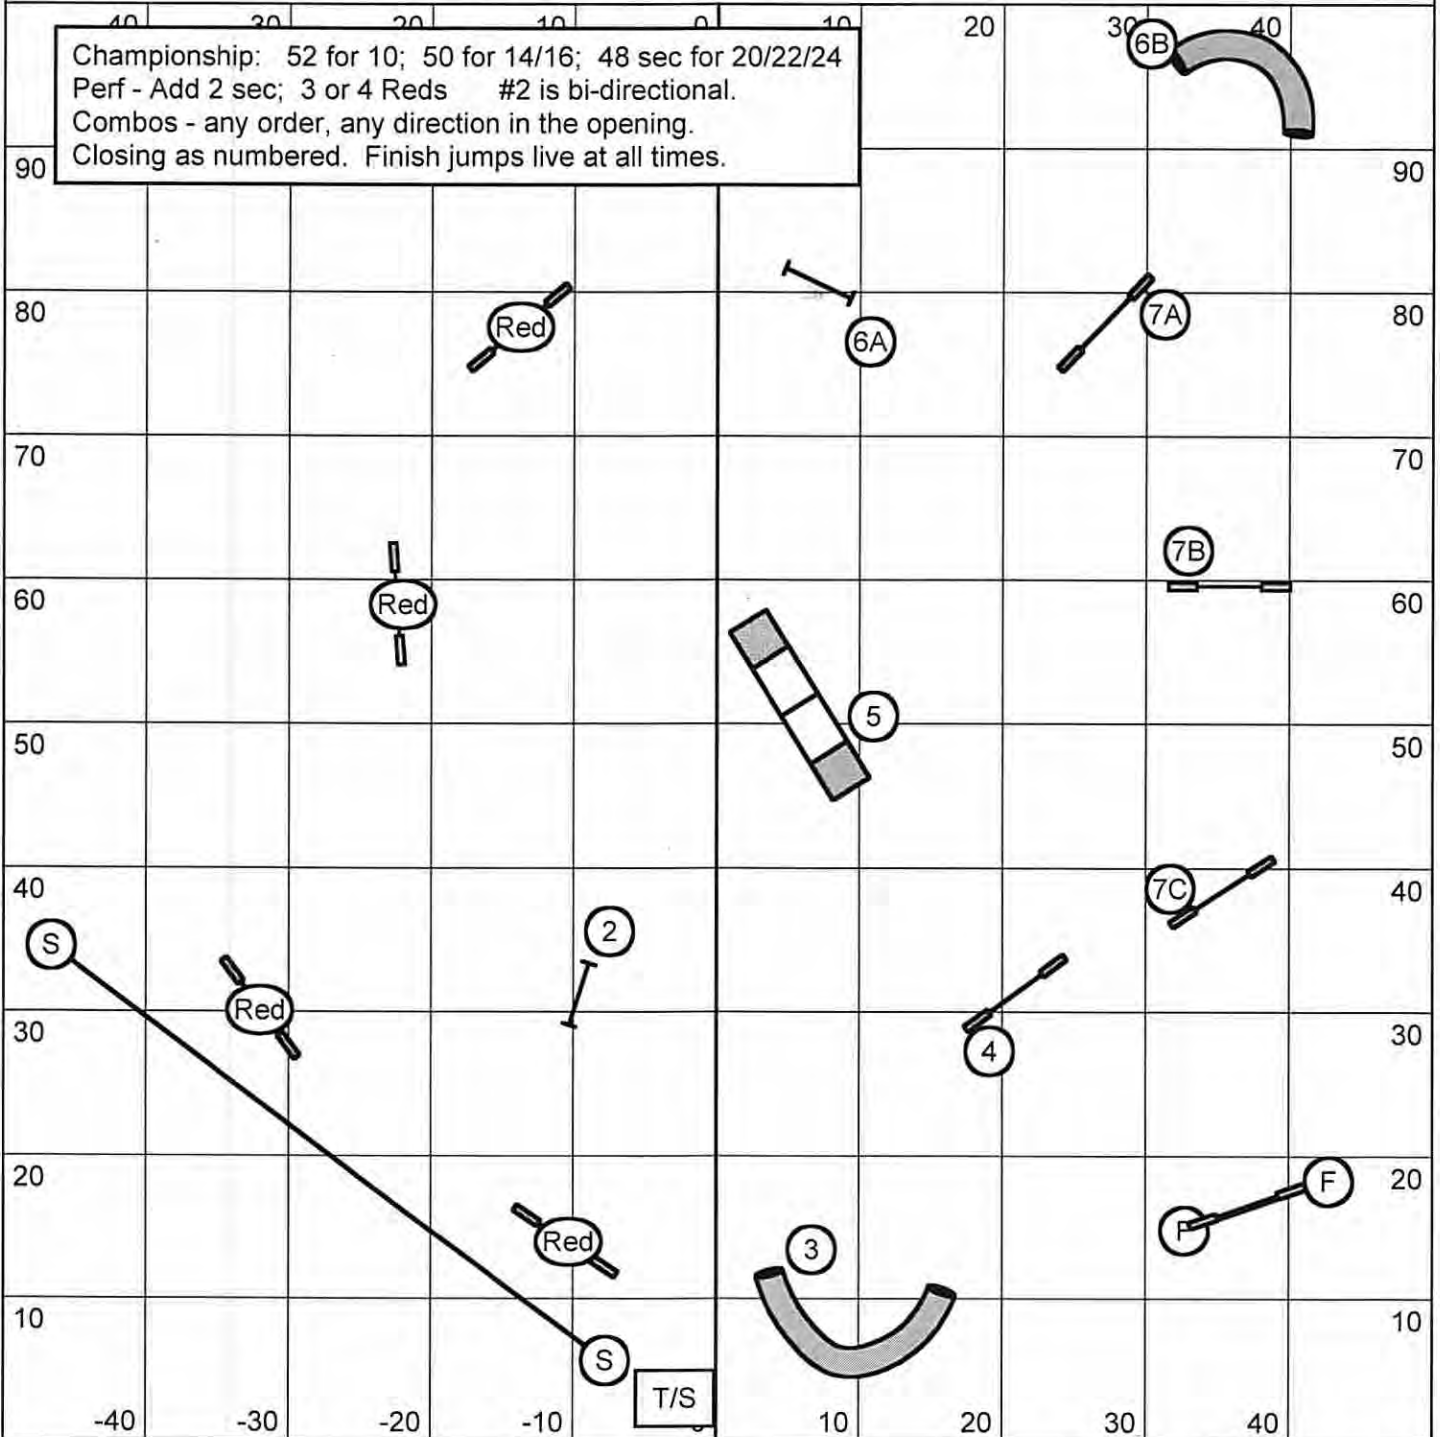

ADVANCED / PII JUMPERS

SMART - Prunedale, CA
 Friday, July 13, 2018

Judge: Tracy Hanna
 100 x 100, on grass

ADVANCED / PII SNOOKER

Championship: 52 for 10; 50 for 14/16; 48 sec for 20/22/24
 Perf - Add 2 sec; 3 or 4 Reds #2 is bi-directional.
 Combos - any order, any direction in the opening.
 Closing as numbered. Finish jumps live at all times.

SMART - Prunedale, CA
 Friday, July 13, 2018

Judge: Tracy Hanna
 100 x 100, on grass

ADVANCED / PII STANDARD

SMART - Prunedale, CA
 Friday, July 13, 2018

Judge: Tracy Hanna
 100 x 100, on grass

ADVANCED / PII GAMBLERS

25 second opening; 1-3-5-7 System
 Teeter = 7; need 18 points in opening
 Back to Back OK; NO Sequenced contacts
 Joker is 1-3

SMART - Prunedale, CA
 Friday, July 13, 2018

Judge: Tracy Hanna
 100 x 100, on grass