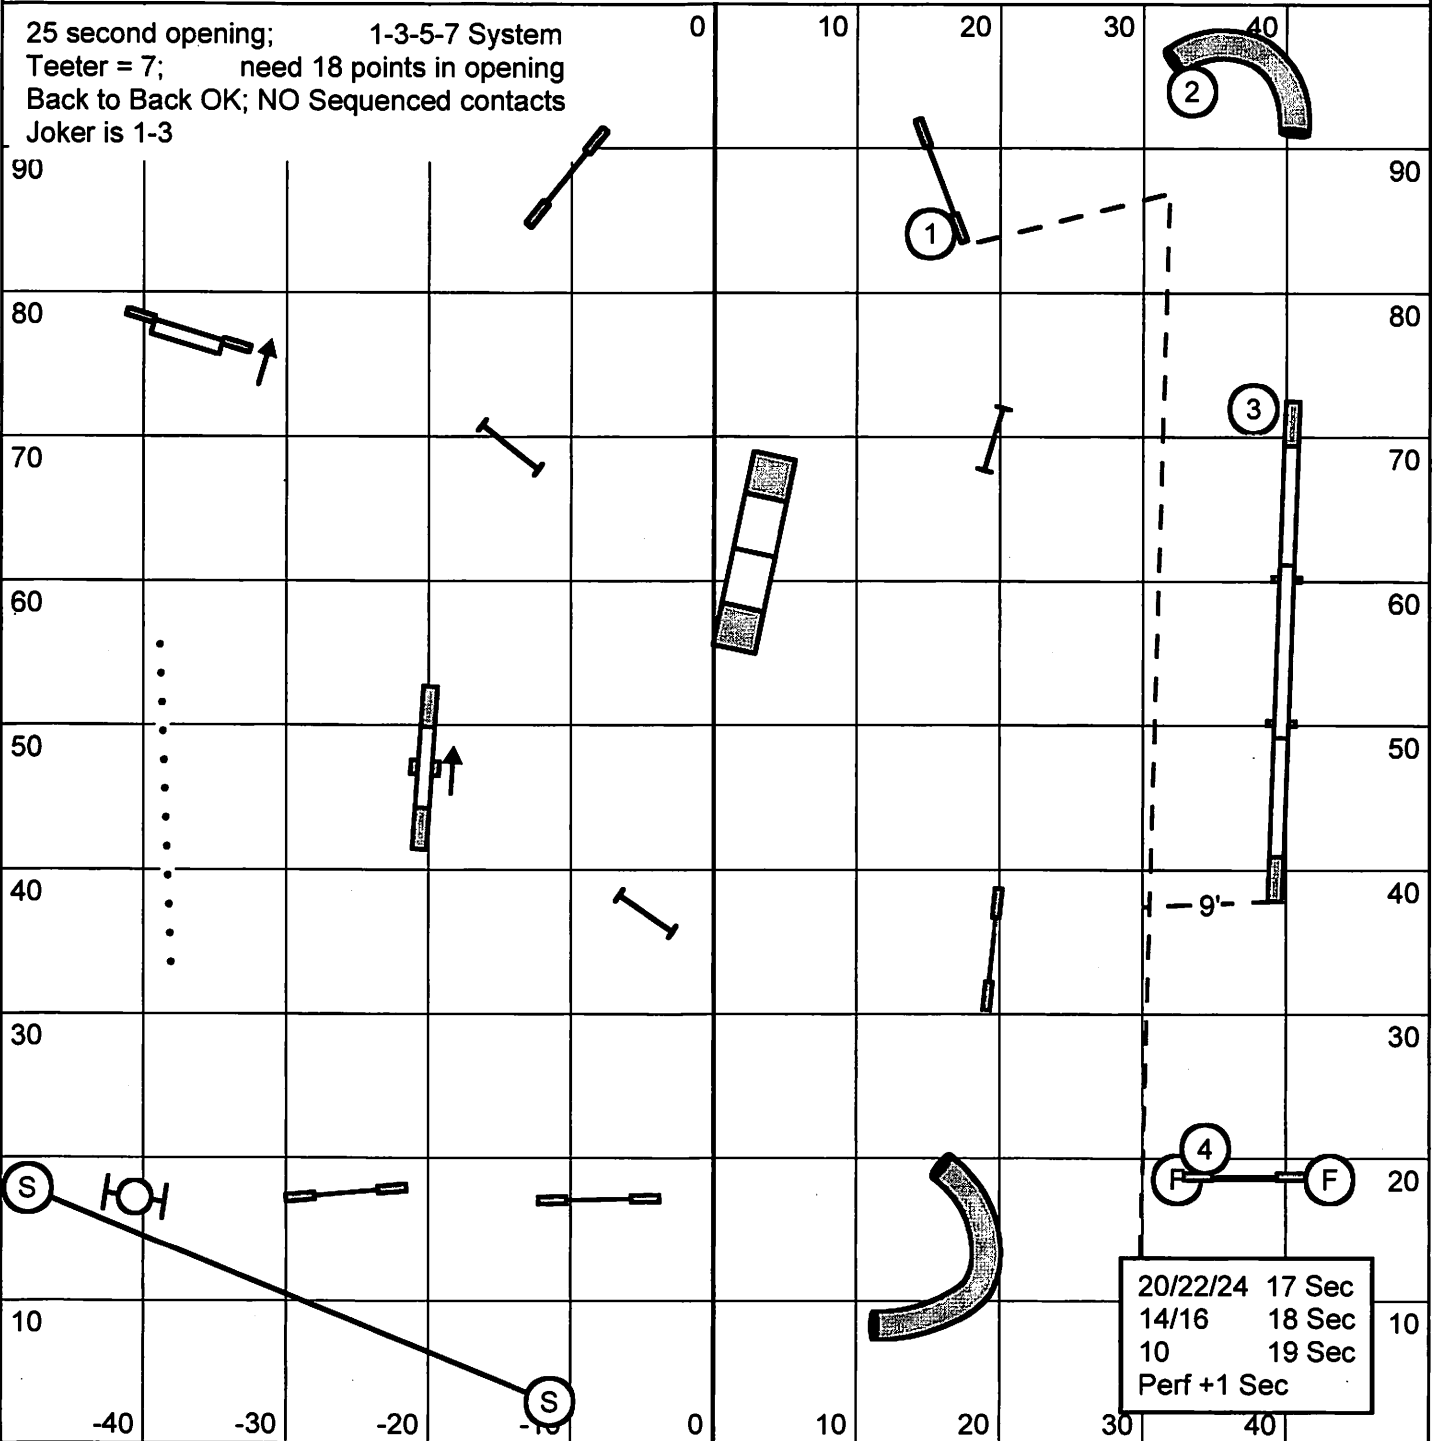

ADVANCED / PII JUMPERS

SMART - Prunedale, CA
 Friday, July 13, 2018

Judge: Tracy Hanna
 100 x 100, on grass

ADVANCED / PII SNOOKER

Championship: 52 for 10; 50 for 14/16; 48 sec for 20/22/24
 Perf - Add 2 sec; 3 or 4 Reds #2 is bi-directional.
 Combos - any order, any direction in the opening.
 Closing as numbered. Finish jumps live at all times.

SMART - Prunedale, CA
 Friday, July 13, 2018

Judge: Tracy Hanna
 100 x 100, on grass

ADVANCED / PII STANDARD

SMART - Prunedale, CA
 Friday, July 13, 2018

Judge: Tracy Hanna
 100 x 100, on grass

ADVANCED / PII GAMBLERS

25 second opening; 1-3-5-7 System
 Teeter = 7; need 18 points in opening
 Back to Back OK; NO Sequenced contacts
 Joker is 1-3

SMART - Prunedale, CA
 Friday, July 13, 2018

Judge: Tracy Hanna
 100 x 100, on grass