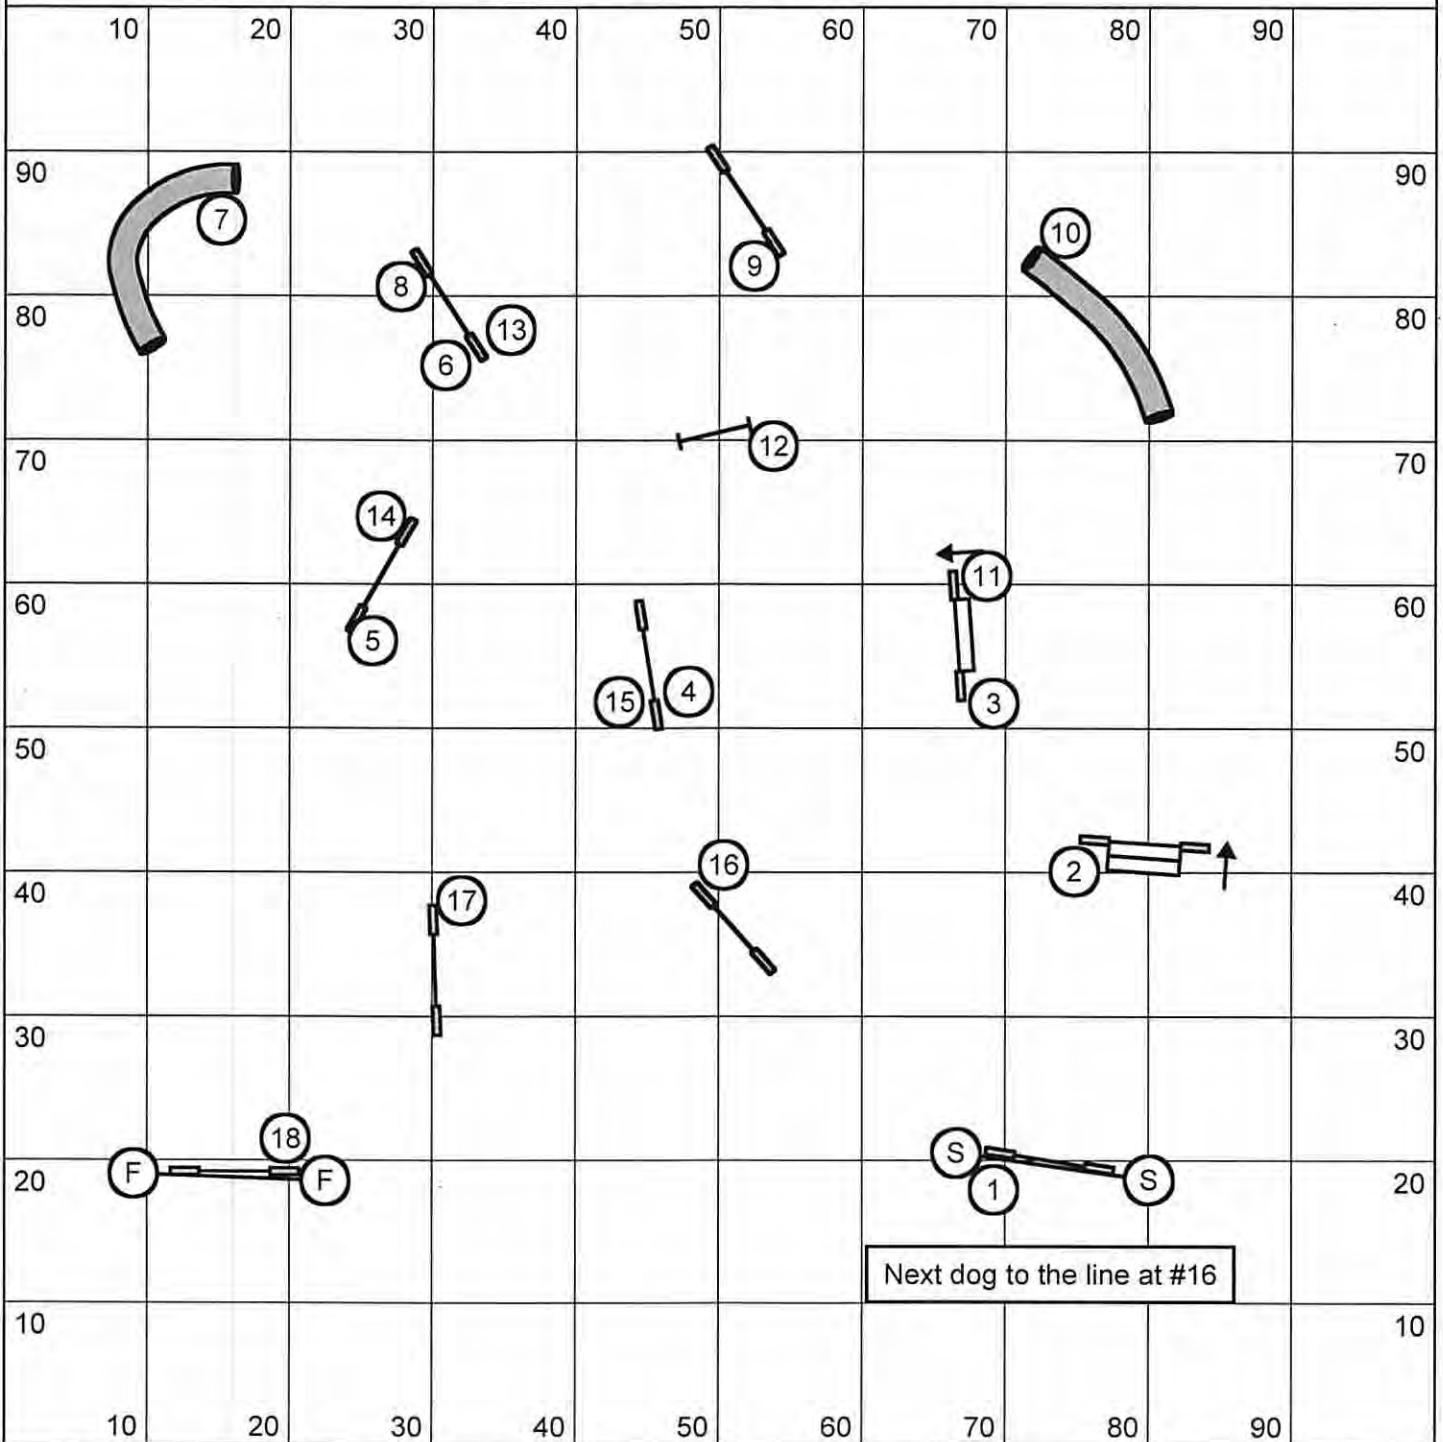

ADVANCED / PII JUMPERS

SMART - Prunedale, CA
 Friday, July 13, 2018

Judge: Tracy Hanna
 100 x 100, on grass

ADVANCED / PII SNOOKER

Championship: 52 for 10; 50 for 14/16; 48 sec for 20/22/24
 Perf - Add 2 sec; 3 or 4 Reds #2 is bi-directional.
 Combos - any order, any direction in the opening.
 Closing as numbered. Finish jumps live at all times.

SMART - Prunedale, CA
 Friday, July 13, 2018

Judge: Tracy Hanna
 100 x 100, on grass

ADVANCED / PII STANDARD

SMART - Prunedale, CA
 Friday, July 13, 2018

Judge: Tracy Hanna
 100 x 100, on grass

ADVANCED / PII GAMBLERS

25 second opening; 1-3-5-7 System
 Teeter = 7; need 18 points in opening
 Back to Back OK; NO Sequenced contacts
 Joker is 1-3

SMART - Prunedale, CA
 Friday, July 13, 2018

Judge: Tracy Hanna
 100 x 100, on grass