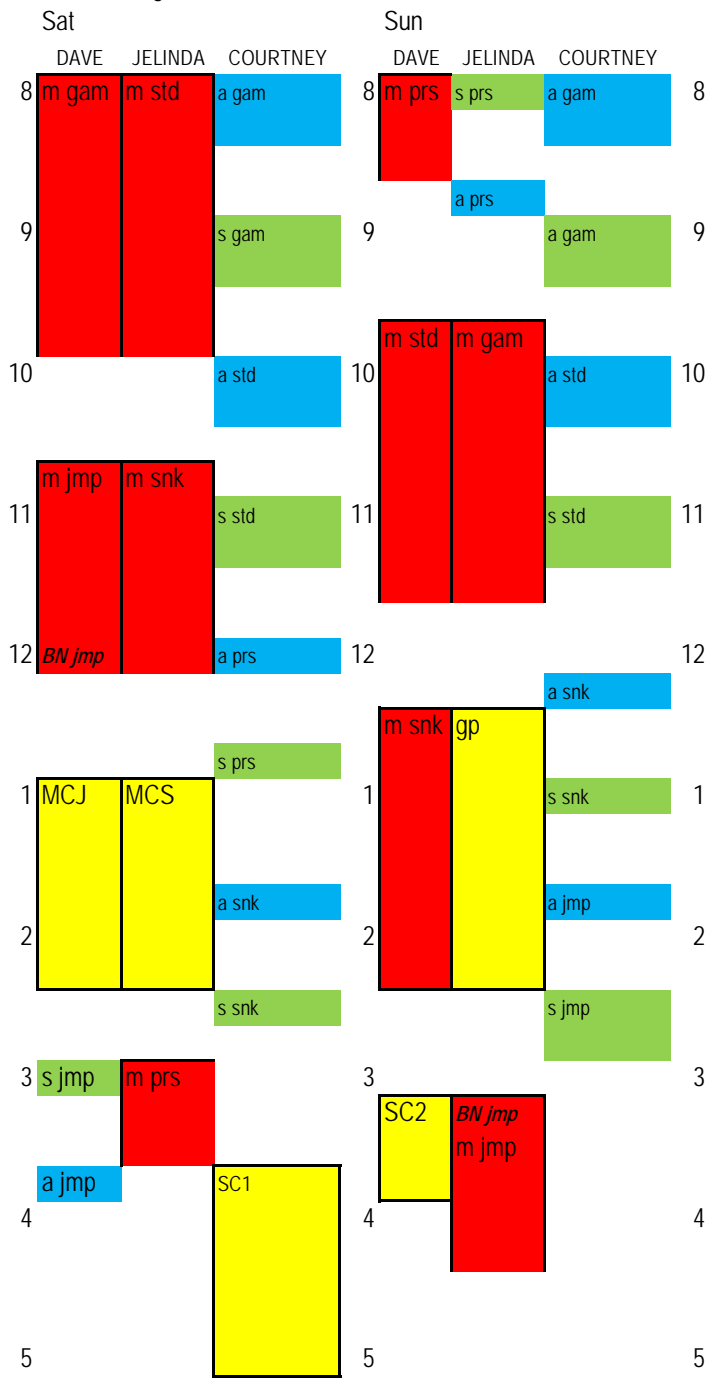

SMART Aug 27-28 2016 USDAA Timeline

#7125
 chr: Diana & KP
 sec: KK/vici
 workers: KP

1.29

slate: 4/29/16
 judges: 6/28/16
 closes: 8/12/16