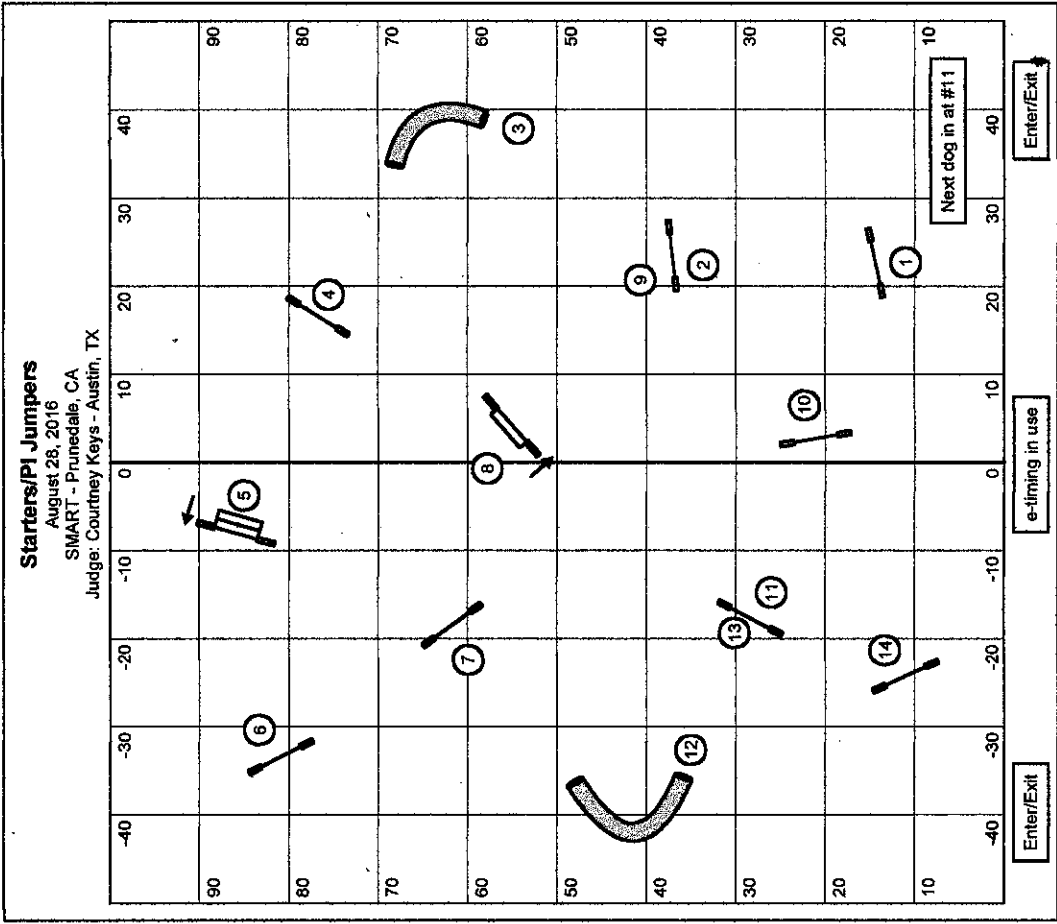

30 second opening
22"/26" = 16 sec
16"/18" = 17 sec
12"/14" = 18 sec
Performance +1

1-2-3-5, weaves are 5 points
15 points + Joker to Q
back-to-back contacts OK
consecutive contacts NOT OK

must begin on start jump
it's bidirectional,
and worth one point

Table is not faulted. It's there if you want it.

SMART
Jelinda Pepper
8/28/2016

In Exchange Area dogs may be on leash or held.
Dog off leash, on ground before leaving exchange area.

Mixed height: pairs may choose sides.
First dog Circles, Second dog Squares.