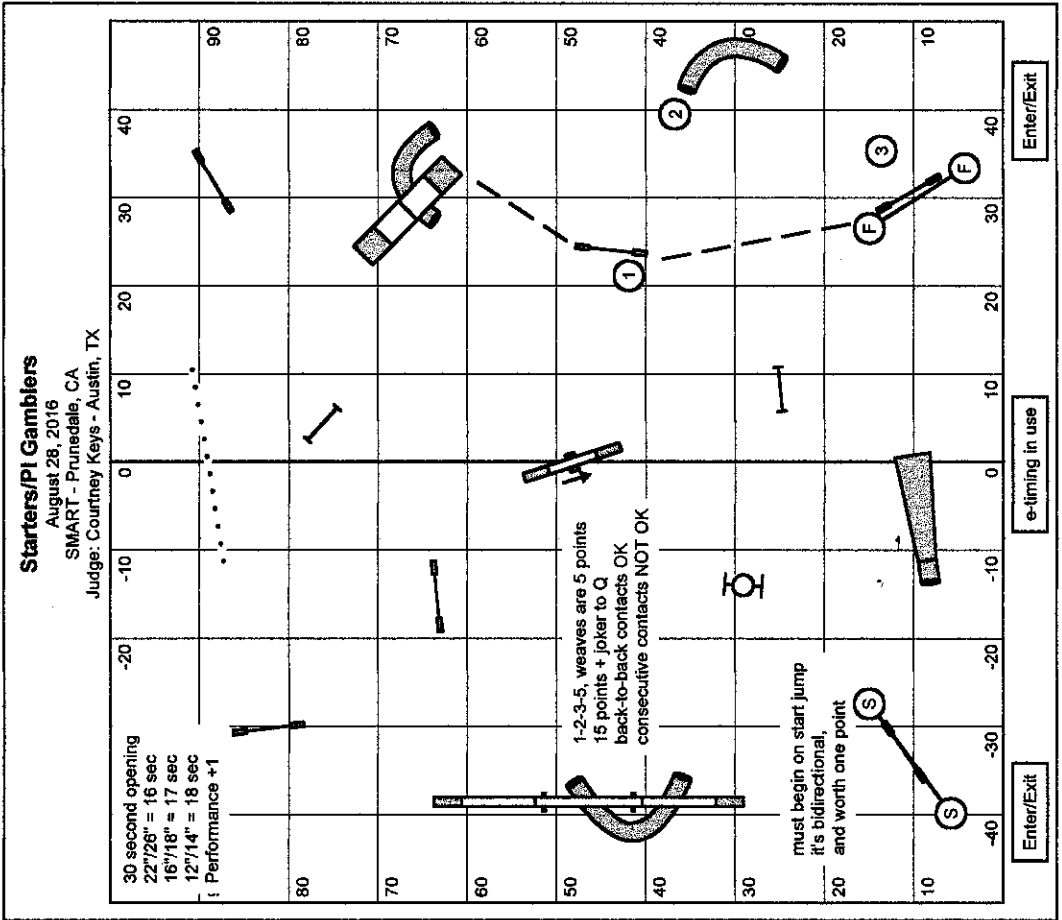

30 second opening
22"/26" = 16 sec
16"/18" = 17 sec
12"/14" = 18 sec
Performance +1

1-2-3-5, weaves are 5 points
15 points + Joker to Q
back-to-back contacts OK
consecutive contacts NOT OK

must begin on start jump
it's bidirectional,
and worth one point

Table is not faulted. It's there if you want it.

SMART
Jelinda Pepper
8/28/2016

In Exchange Area dogs may be on leash or held.
Dog off leash, on ground before leaving exchange area.

Mixed height: pairs may choose sides.
First dog Circles, Second dog Squares.