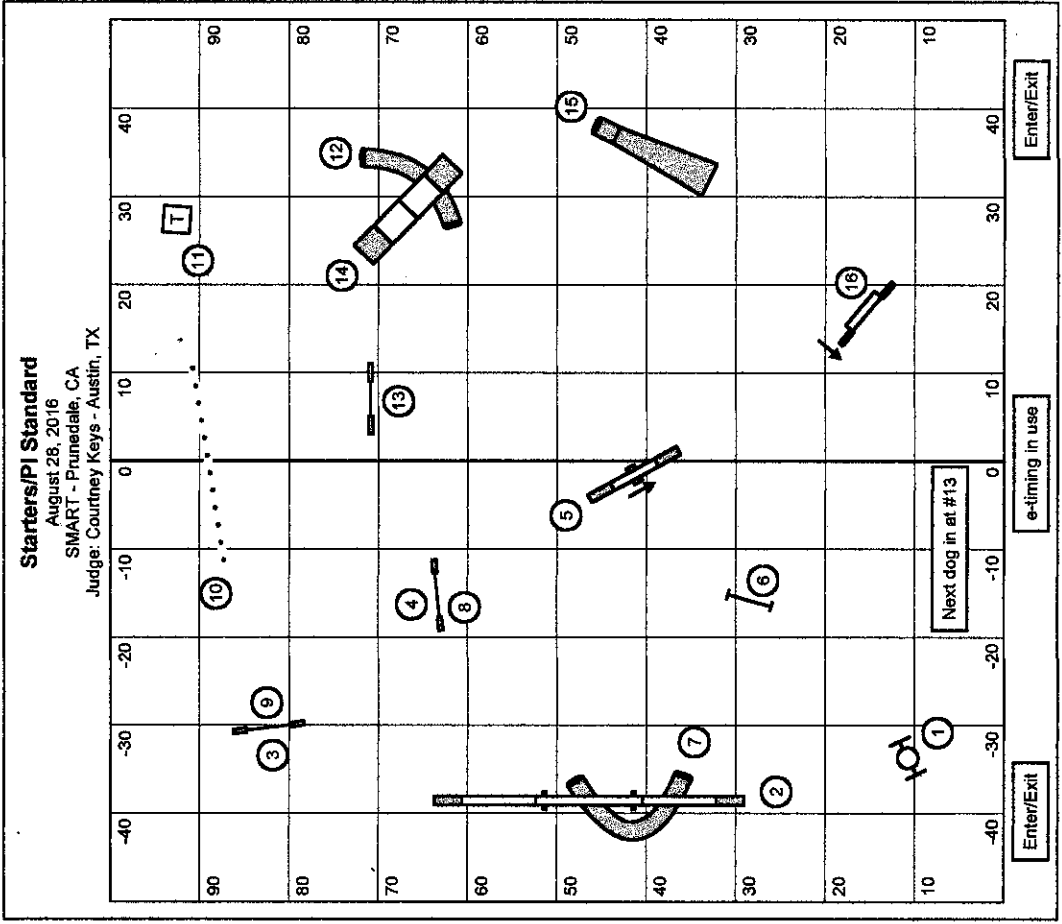

30 second opening
22"/26" = 16 sec
16"/18" = 17 sec
12"/14" = 18 sec
Performance +1

1-2-3-5, weaves are 5 points
15 points + Joker to Q
back-to-back contacts OK
consecutive contacts NOT OK

must begin on start jump
it's bidirectional,
and worth one point

Table is not faulted. It's there if you want it.

SMART
Jelinda Pepper
8/28/2016

In Exchange Area dogs may be on leash or held.
Dog off leash, on ground before leaving exchange area.

Mixed height: pairs may choose sides.
First dog Circles, Second dog Squares.