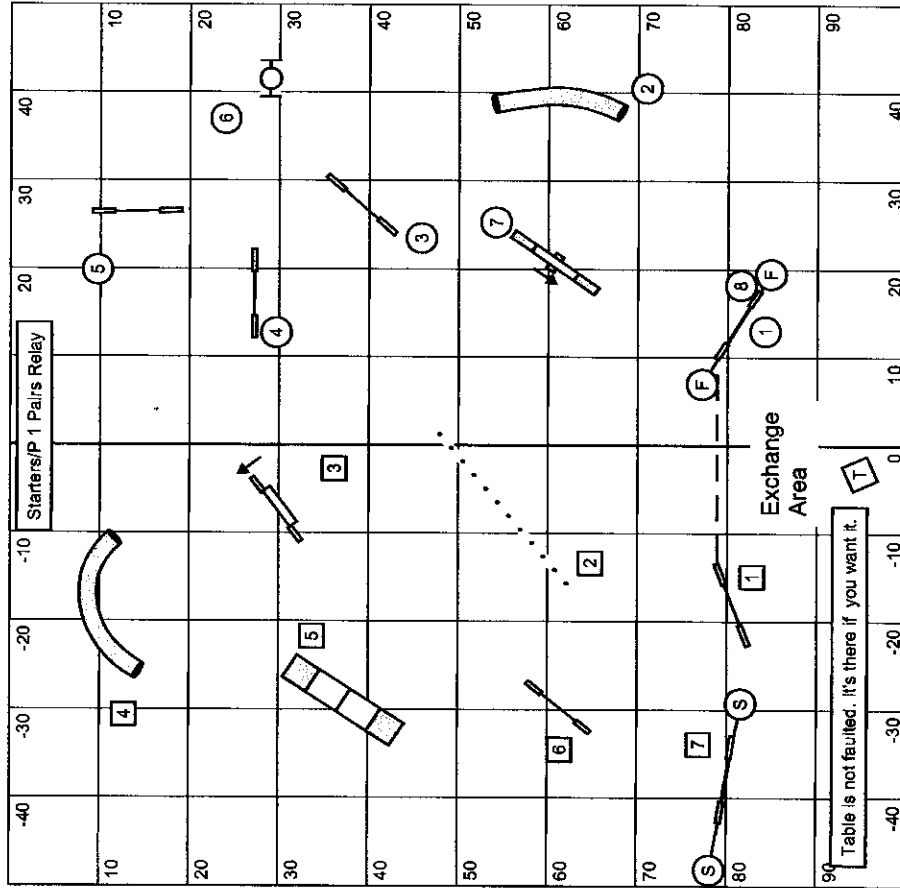

30 second opening
22"/26" = 16 sec
16"/18" = 17 sec
12"/14" = 18 sec
Performance +1

1-2-3-5, weaves are 5 points
15 points + Joker to Q
back-to-back contacts OK
consecutive contacts NOT OK

must begin on start jump
it's bidirectional,
and worth one point

Table is not faulted. It's there if you want it.

SMART
Jelinda Pepper
8/28/2016

In Exchange Area dogs may be on leash or held.
Dog off leash, on ground before leaving exchange area.

Mixed height: pairs may choose sides.
First dog Circles, Second dog Squares.