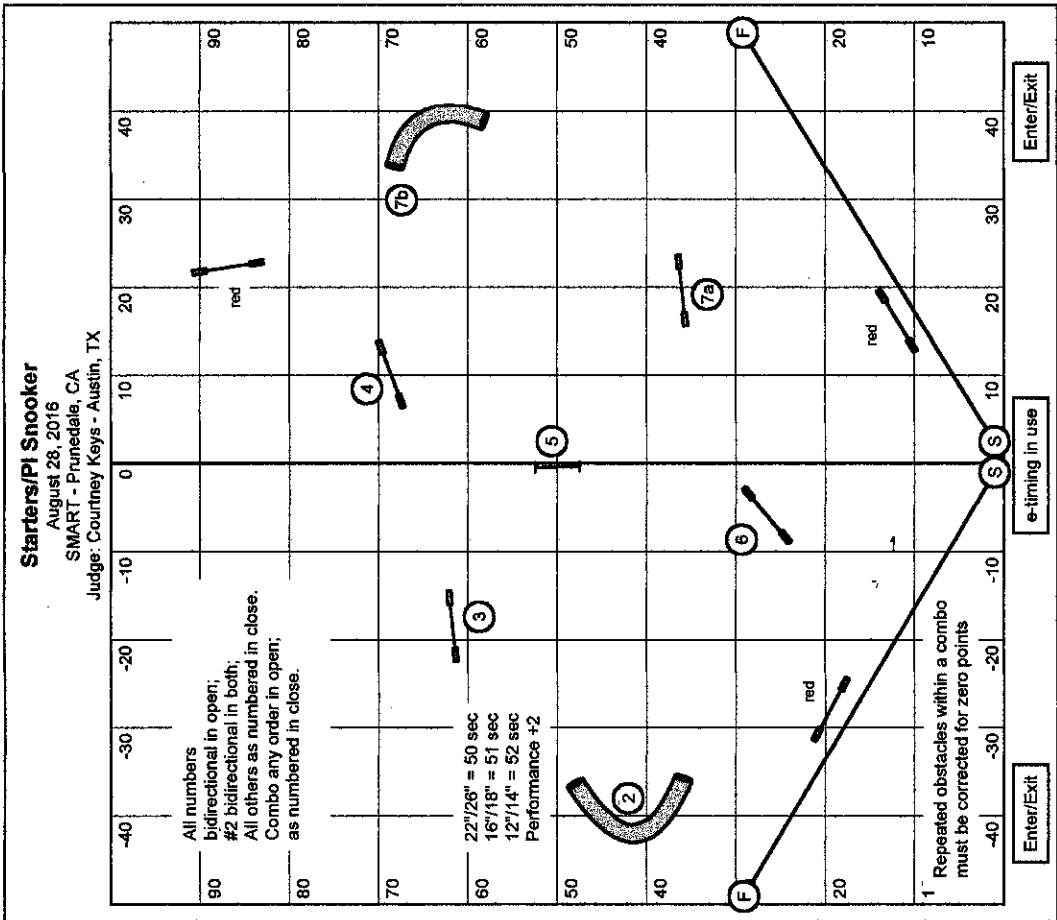

30 second opening
22"/26" = 16 sec
16"/18" = 17 sec
12"/14" = 18 sec
Performance +1

1-2-3-5, weaves are 5 points
15 points + Joker to Q
back-to-back contacts OK
consecutive contacts NOT OK

must begin on start jump
it's bidirectional,
and worth one point

Table is not faulted. It's there if you want it.

SMART
Jelinda Pepper
8/28/2016

In Exchange Area dogs may be on leash or held.
Dog off leash, on ground before leaving exchange area.

Mixed height: pairs may choose sides.
First dog Circles, Second dog Squares.