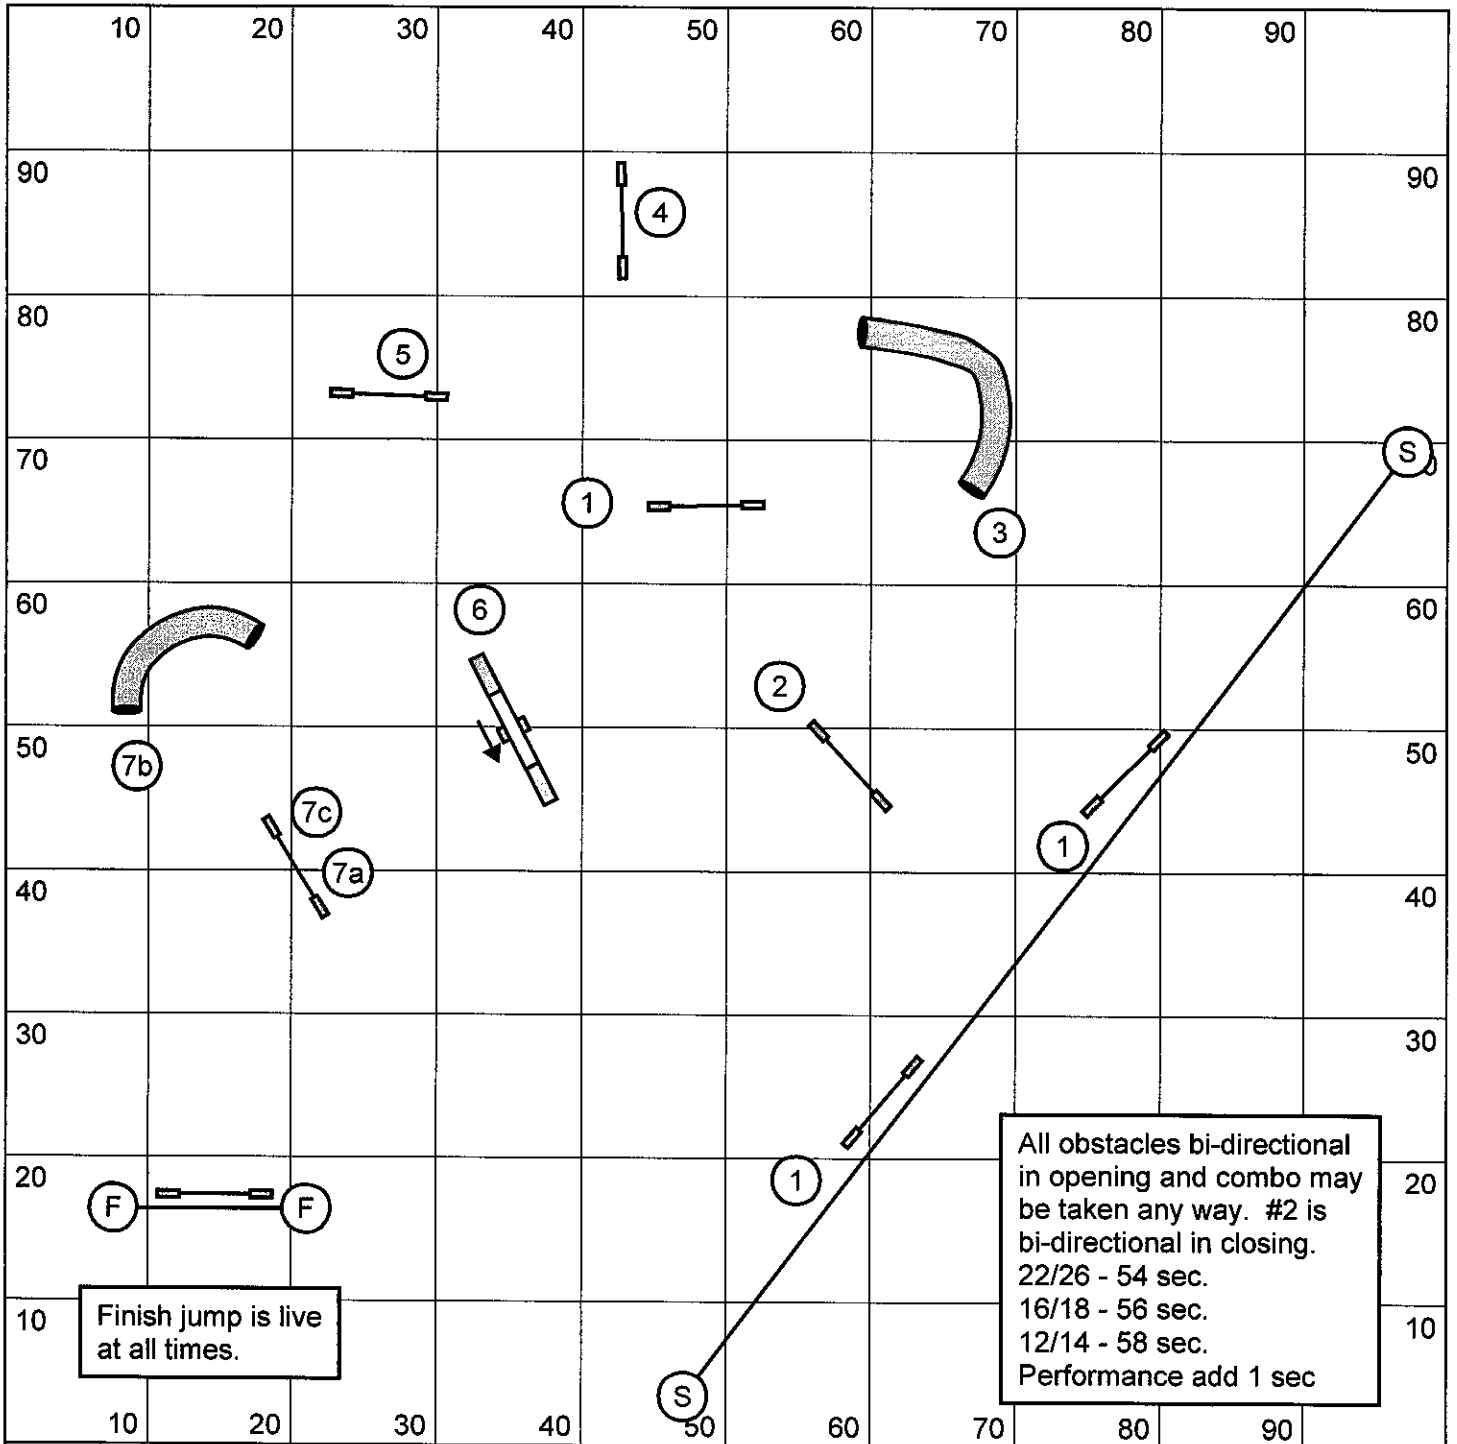

Starters/PI Standard
 Val Reiner, 8/30/15
 SMART, Prunedale, CA

Starters/PI Snooker
 Val Reiner, 8/30/15
 SMART, Prunedale, CA

Starters/PI Jumpers
 Val Reiner, 8/30/15
 SMART, Prunedale, CA