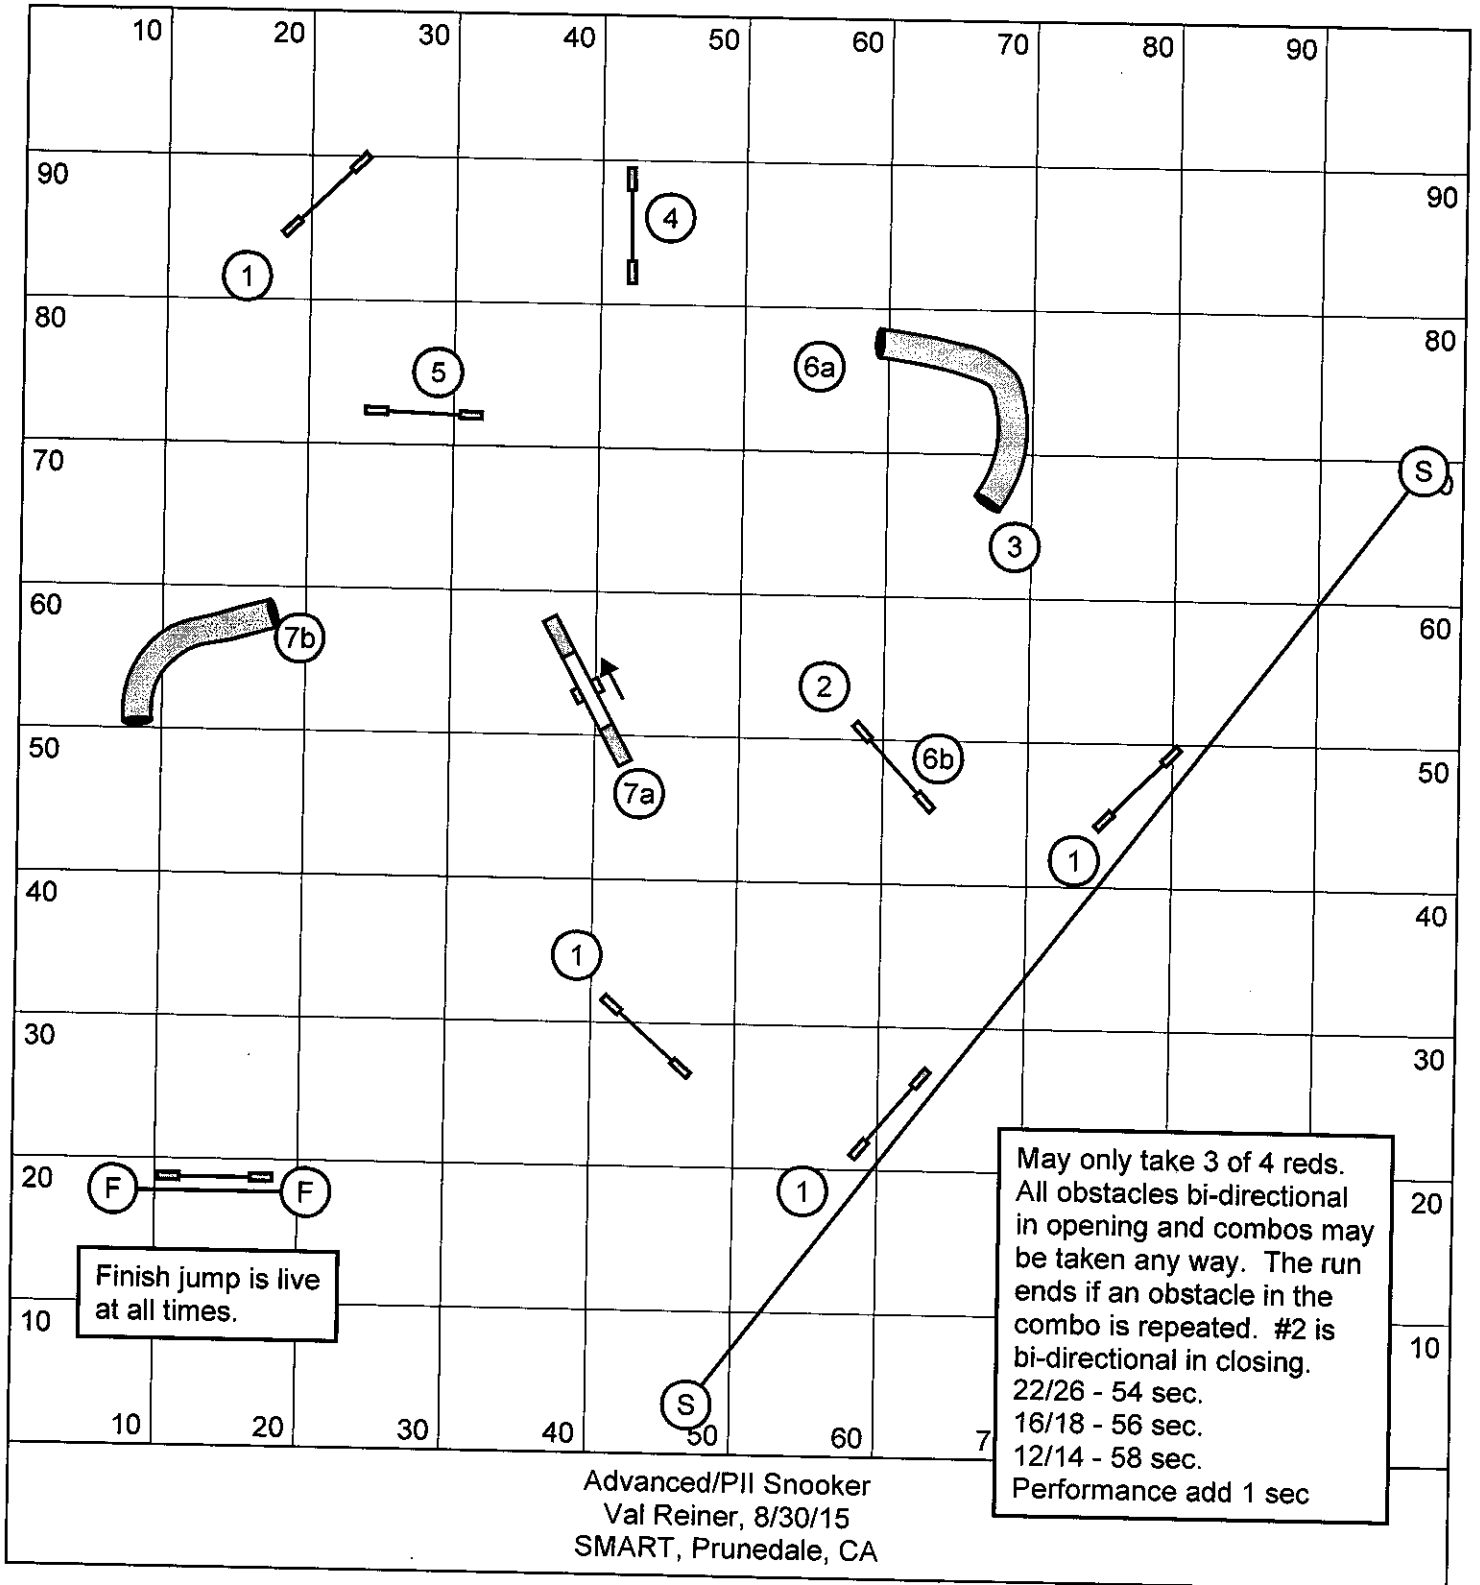

Advanced/PII Standard
 Val Reiner, 8/30/15
 SMART, Prunedale, CA

Advanced/PII Jumpers
 Val Reiner, 8/30/15
 SMART, Prunedale, CA