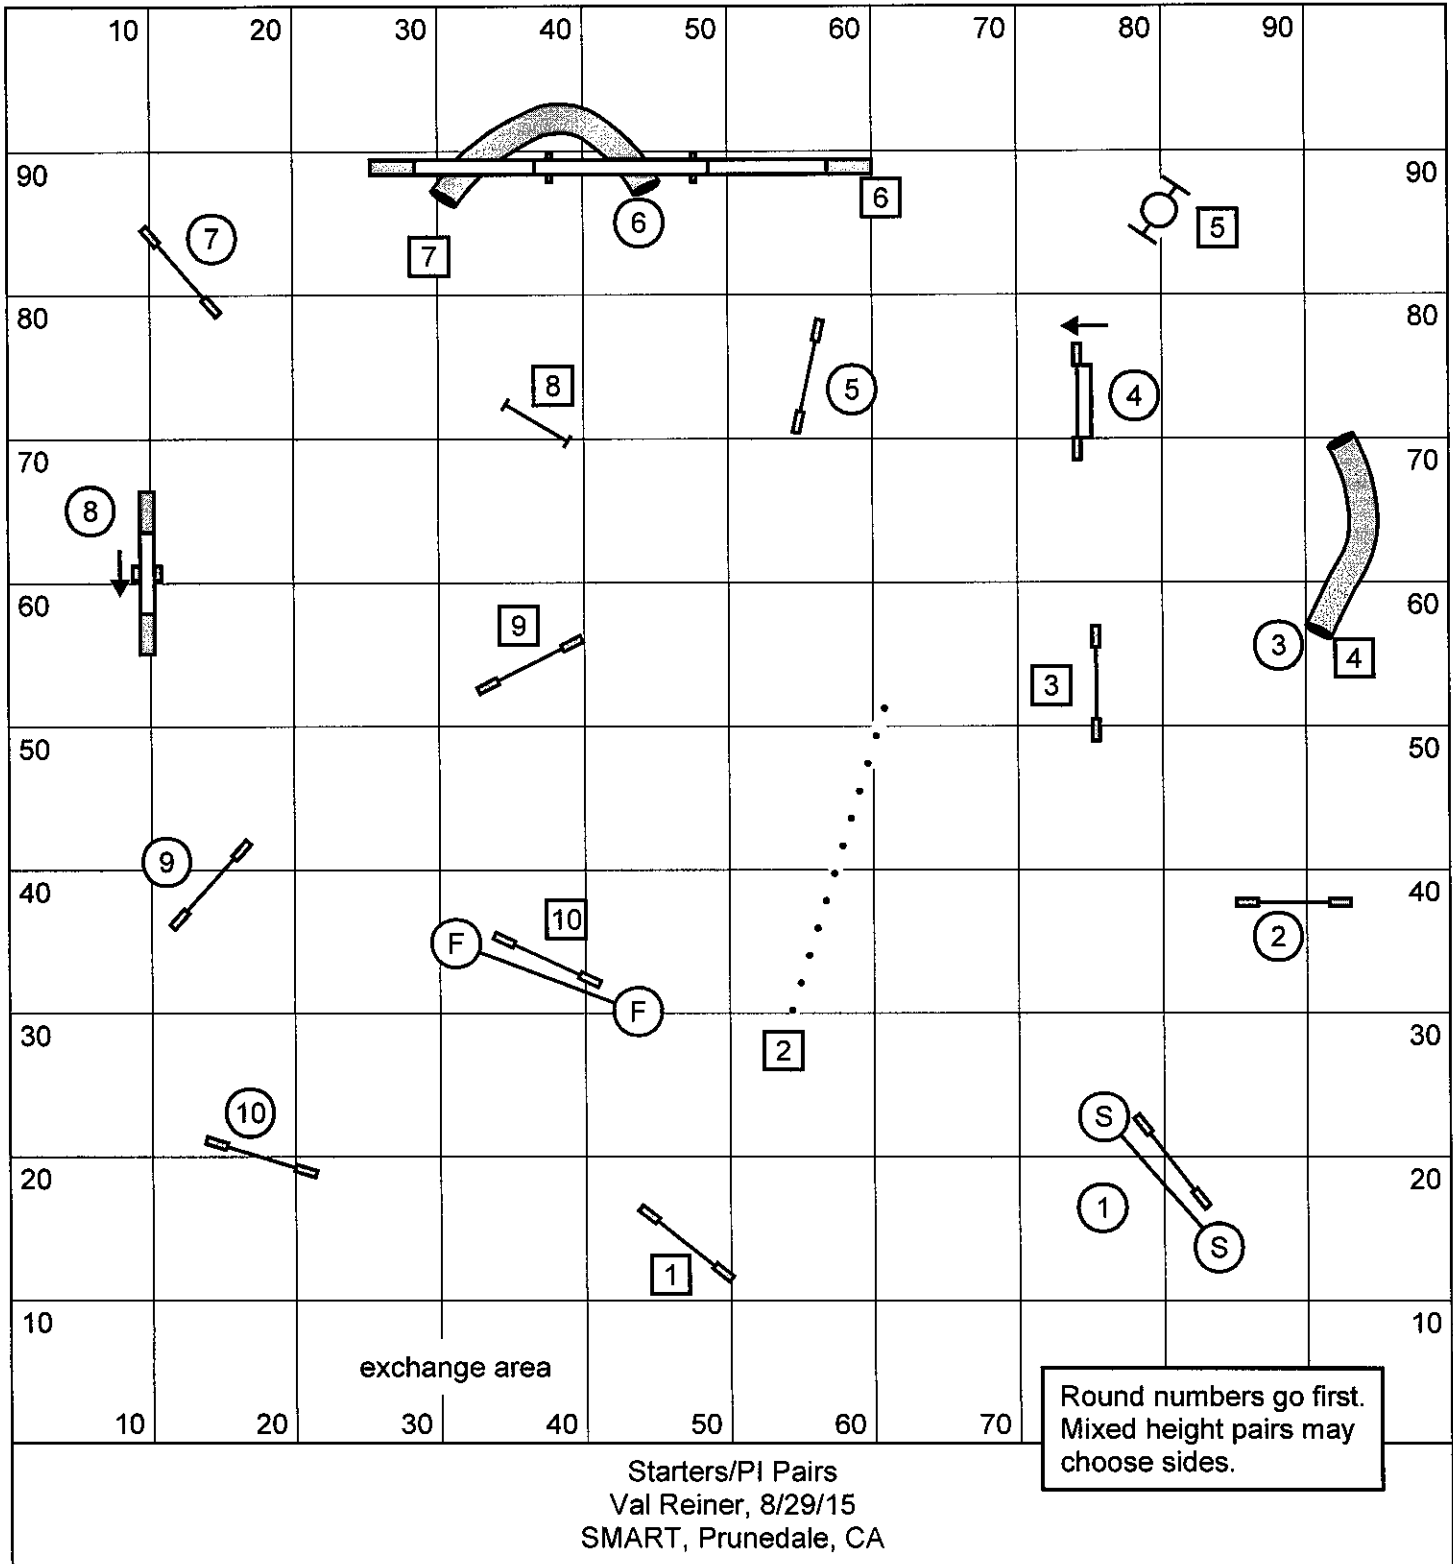

Starters/PI Standard
 Val Reiner, 8/29/15
 SMART, Prunedale, CA

Starters/PI Pairs
 Val Reiner, 8/29/15
 SMART, Prunedale, CA