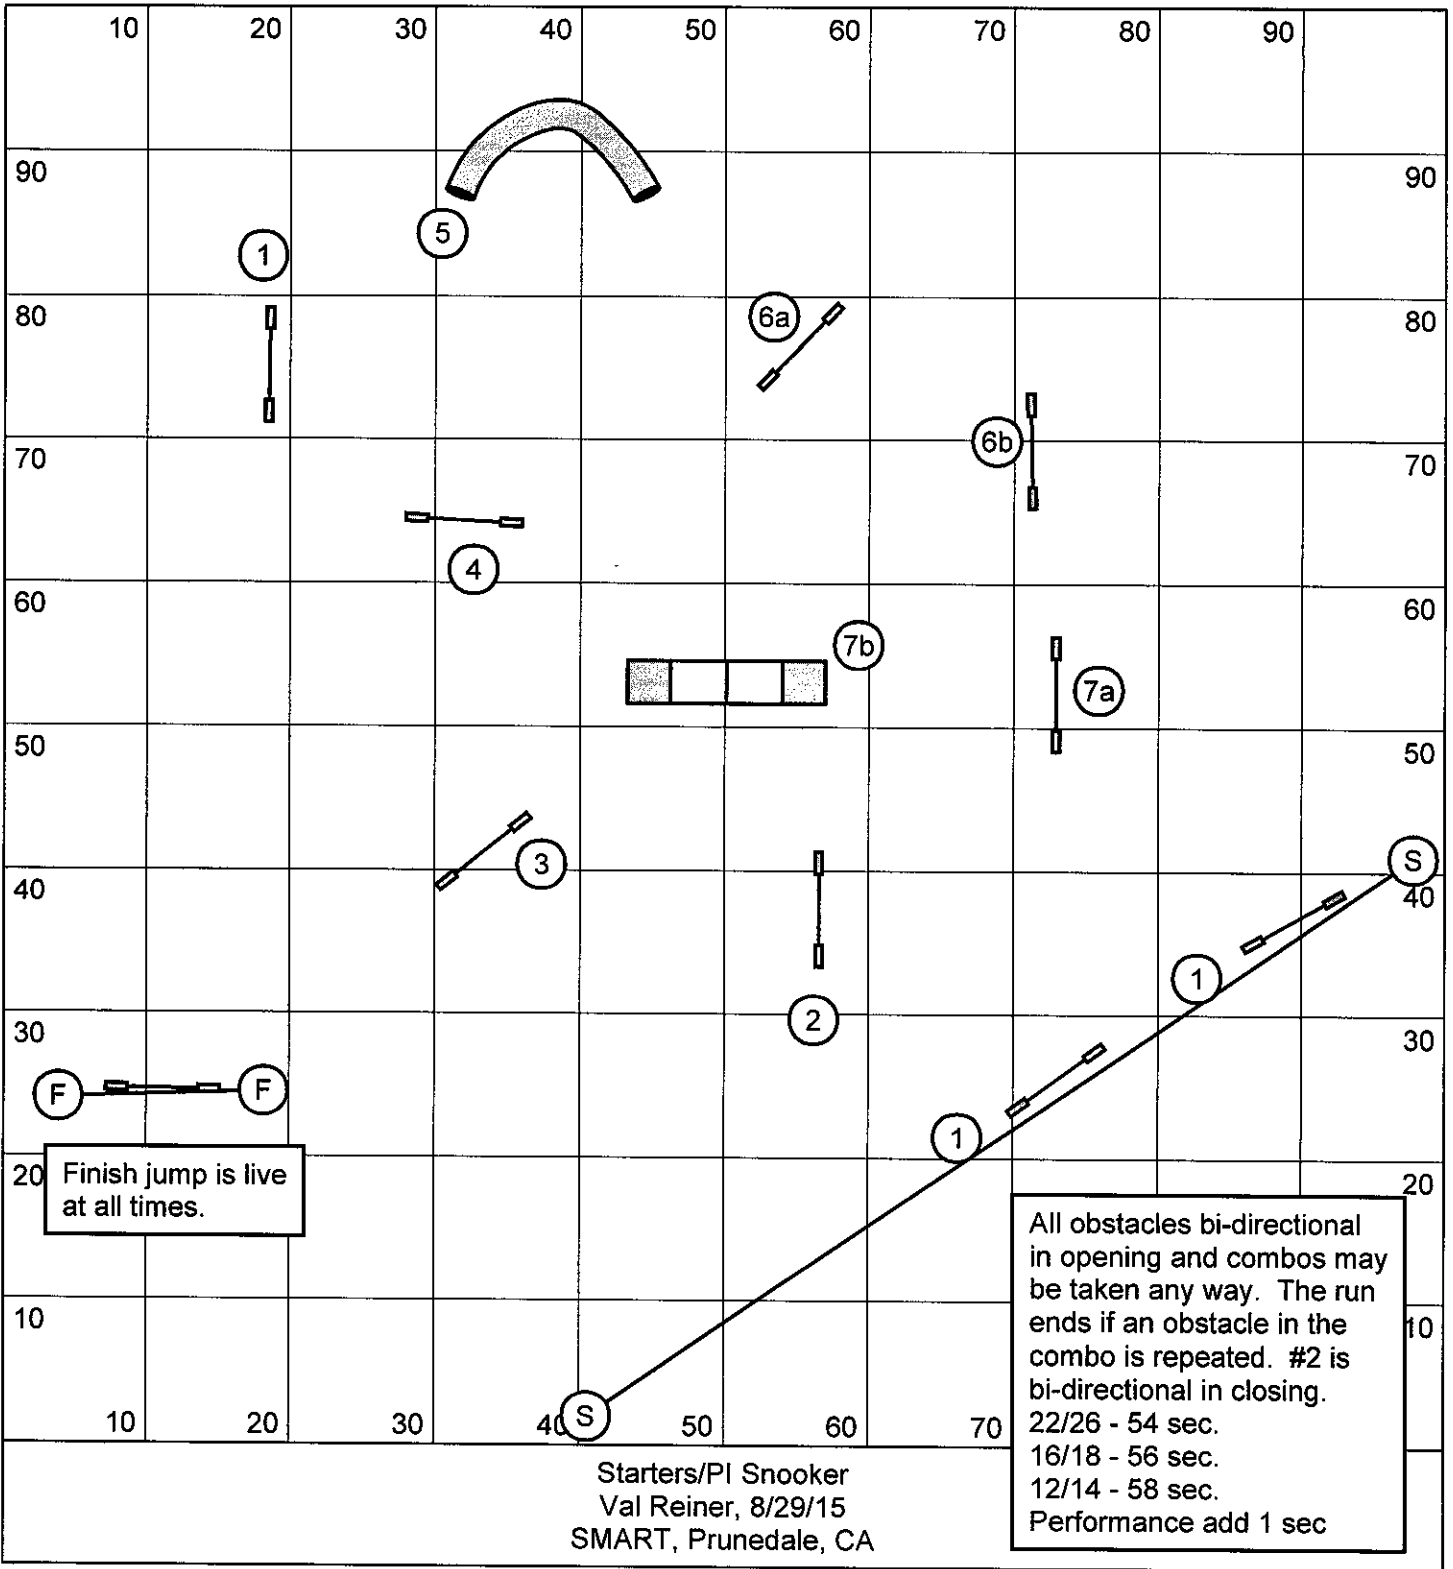

Starters/PI Standard
 Val Reiner, 8/29/15
 SMART, Prunedale, CA

Starters/PI Pairs
 Val Reiner, 8/29/15
 SMART, Prunedale, CA