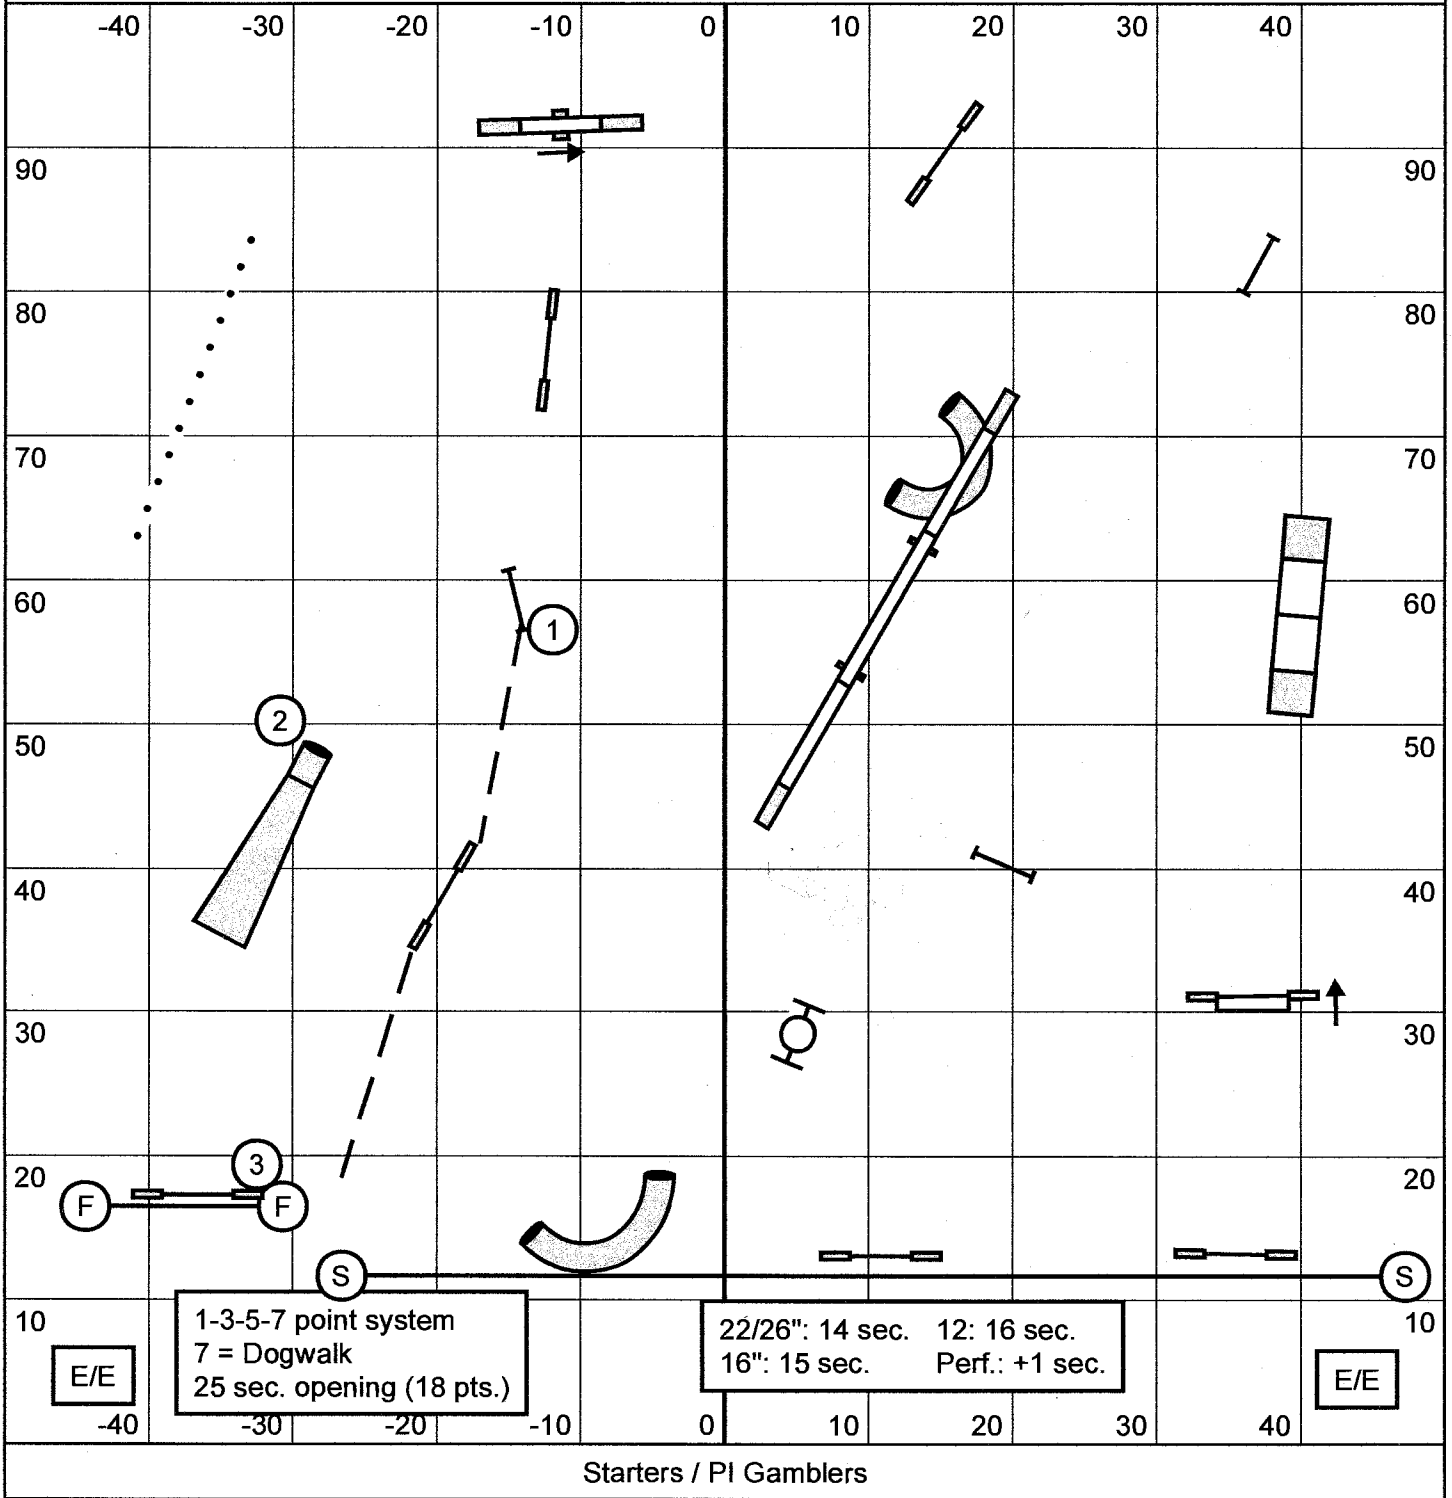

SMART

Saturday, August 25, 2012

Judge: Cody Keraga