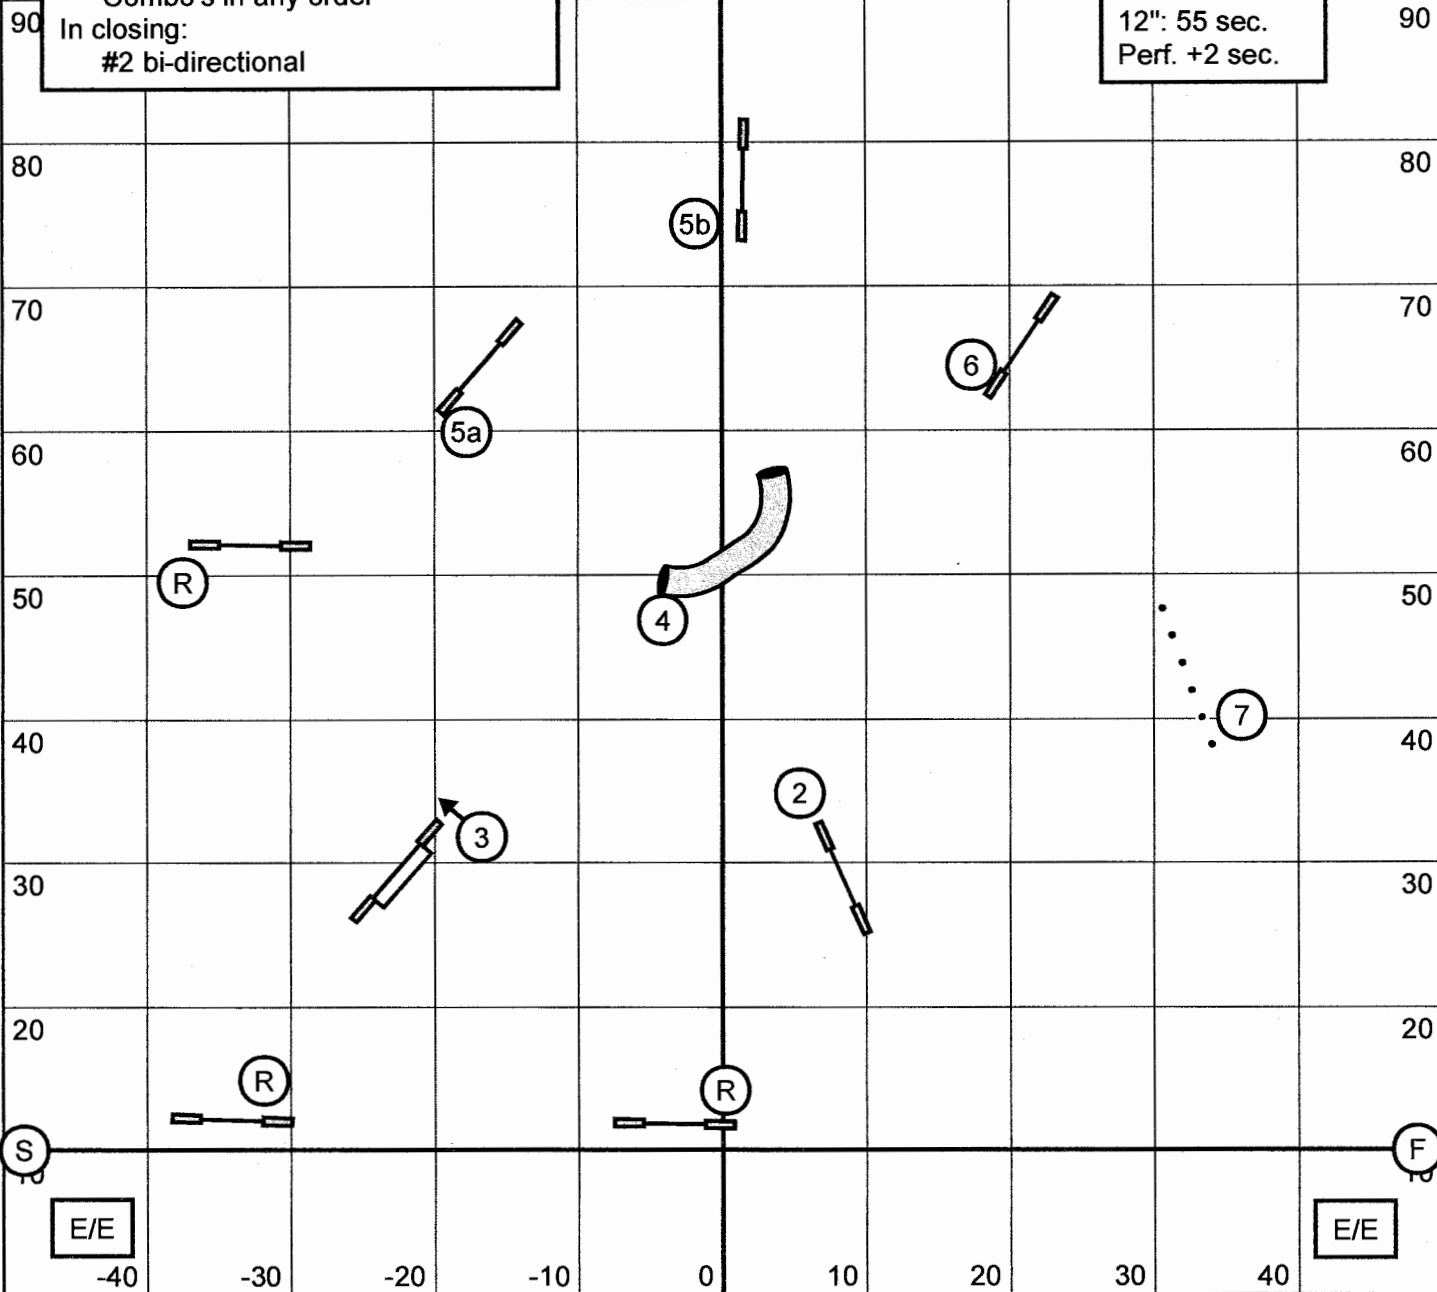

In opening:
Everything bi-directional except #3
Combo's in any order
In closing:
#2 bi-directional

22/26": 52 sec.
16": 53 sec.
12": 55 sec.
Perf. +2 sec.

Starters / PI Snooker

Starters/P1 Jumpers
 Smart
 Aug 25 2012
 L Sigman