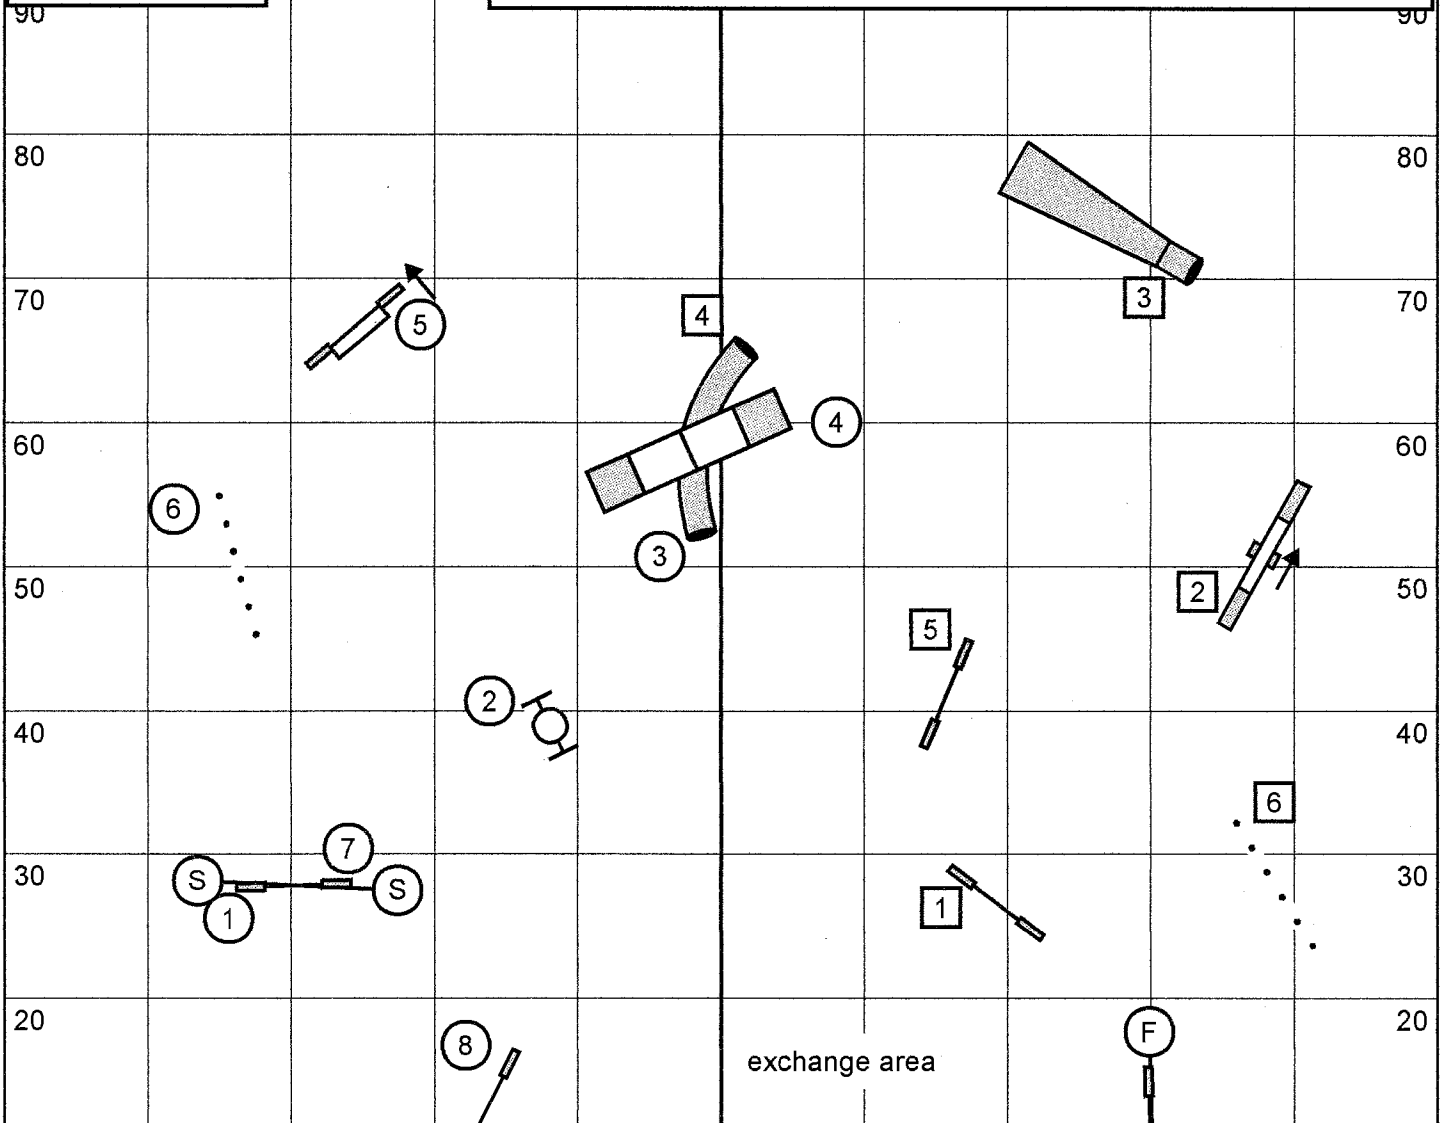

Judge: Cody Keraga

SMART

Saturday, August 25, 2012

Judge: Cody Keraga

Starters/P1 Relay
Smart
Aug 25 2012
L Sigman

0 -20

1st dog runs circles
2nd dog runs squares
mixed heights may choose sides
PLEASE FIND YOUR PARTNER AND CHECK IN BEFORE WALKING!

In opening:
Everything bi-directional except #3
Combo's in any order
In closing:
#2 bi-directional

22/26": 52 sec.
16": 53 sec.
12": 55 sec.
Perf. +2 sec.

Starters / PI Snooker

Starters/P1 Jumpers
 Smart
 Aug 25 2012
 L Sigman