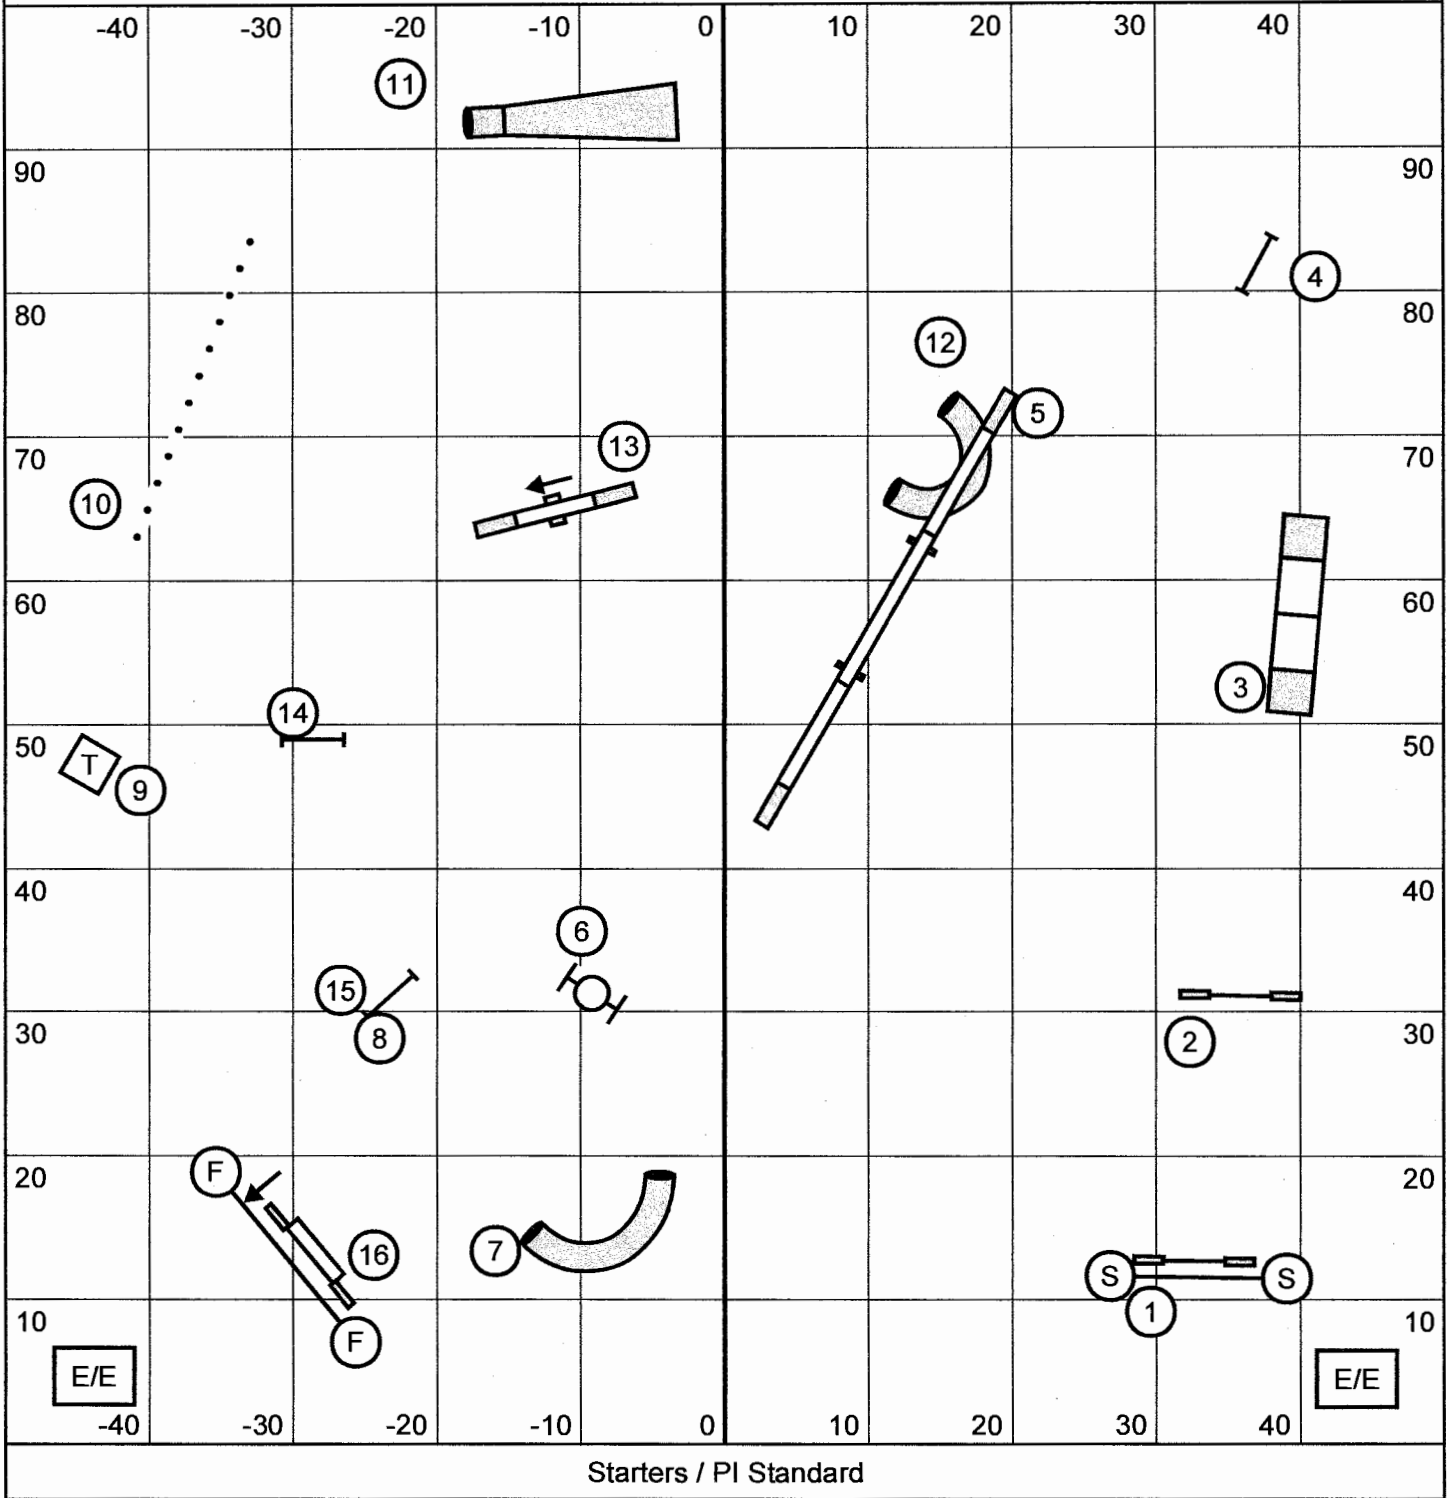

SMART

Saturday, August 25, 2012

Judge: Cody Keraga