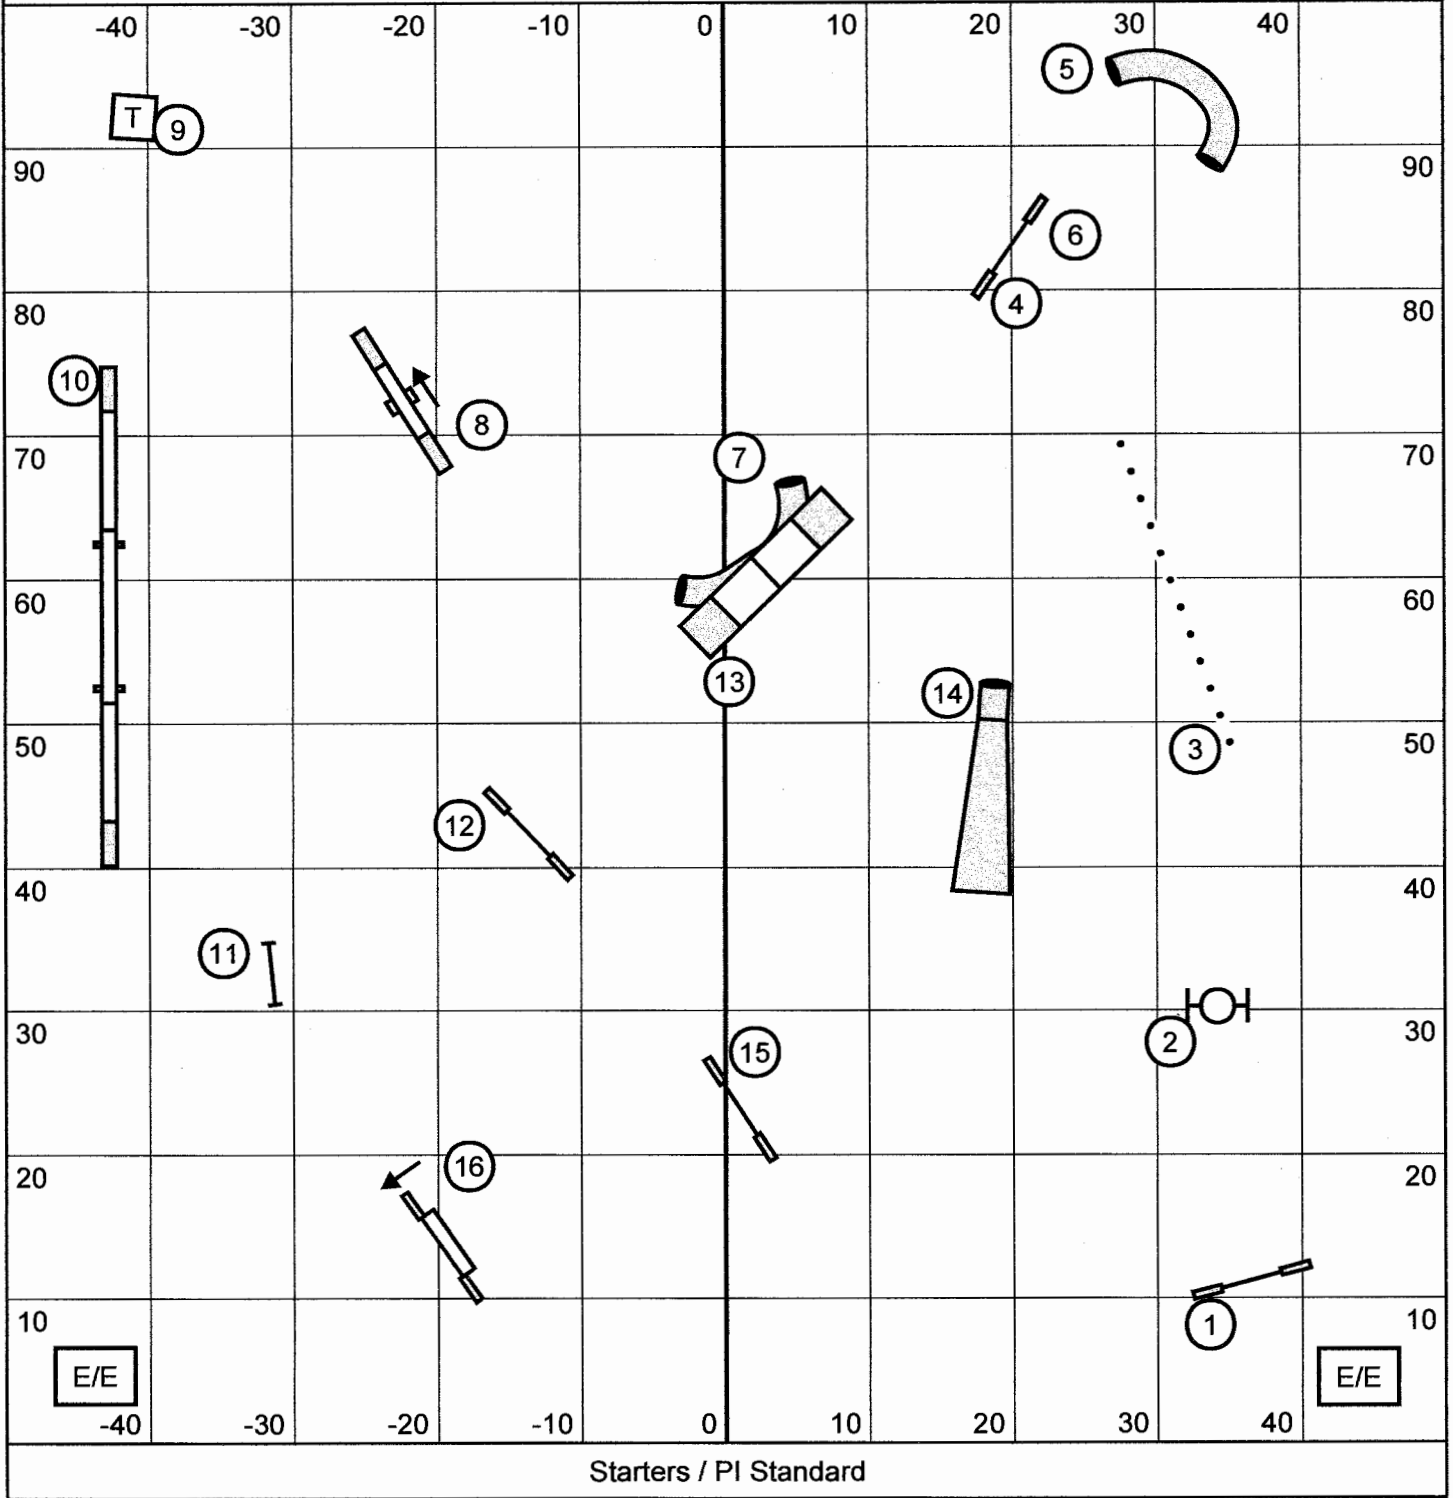

SMART

Sunday, August 26, 2012

Judge: Cody Keraga

Starters / PI Standard