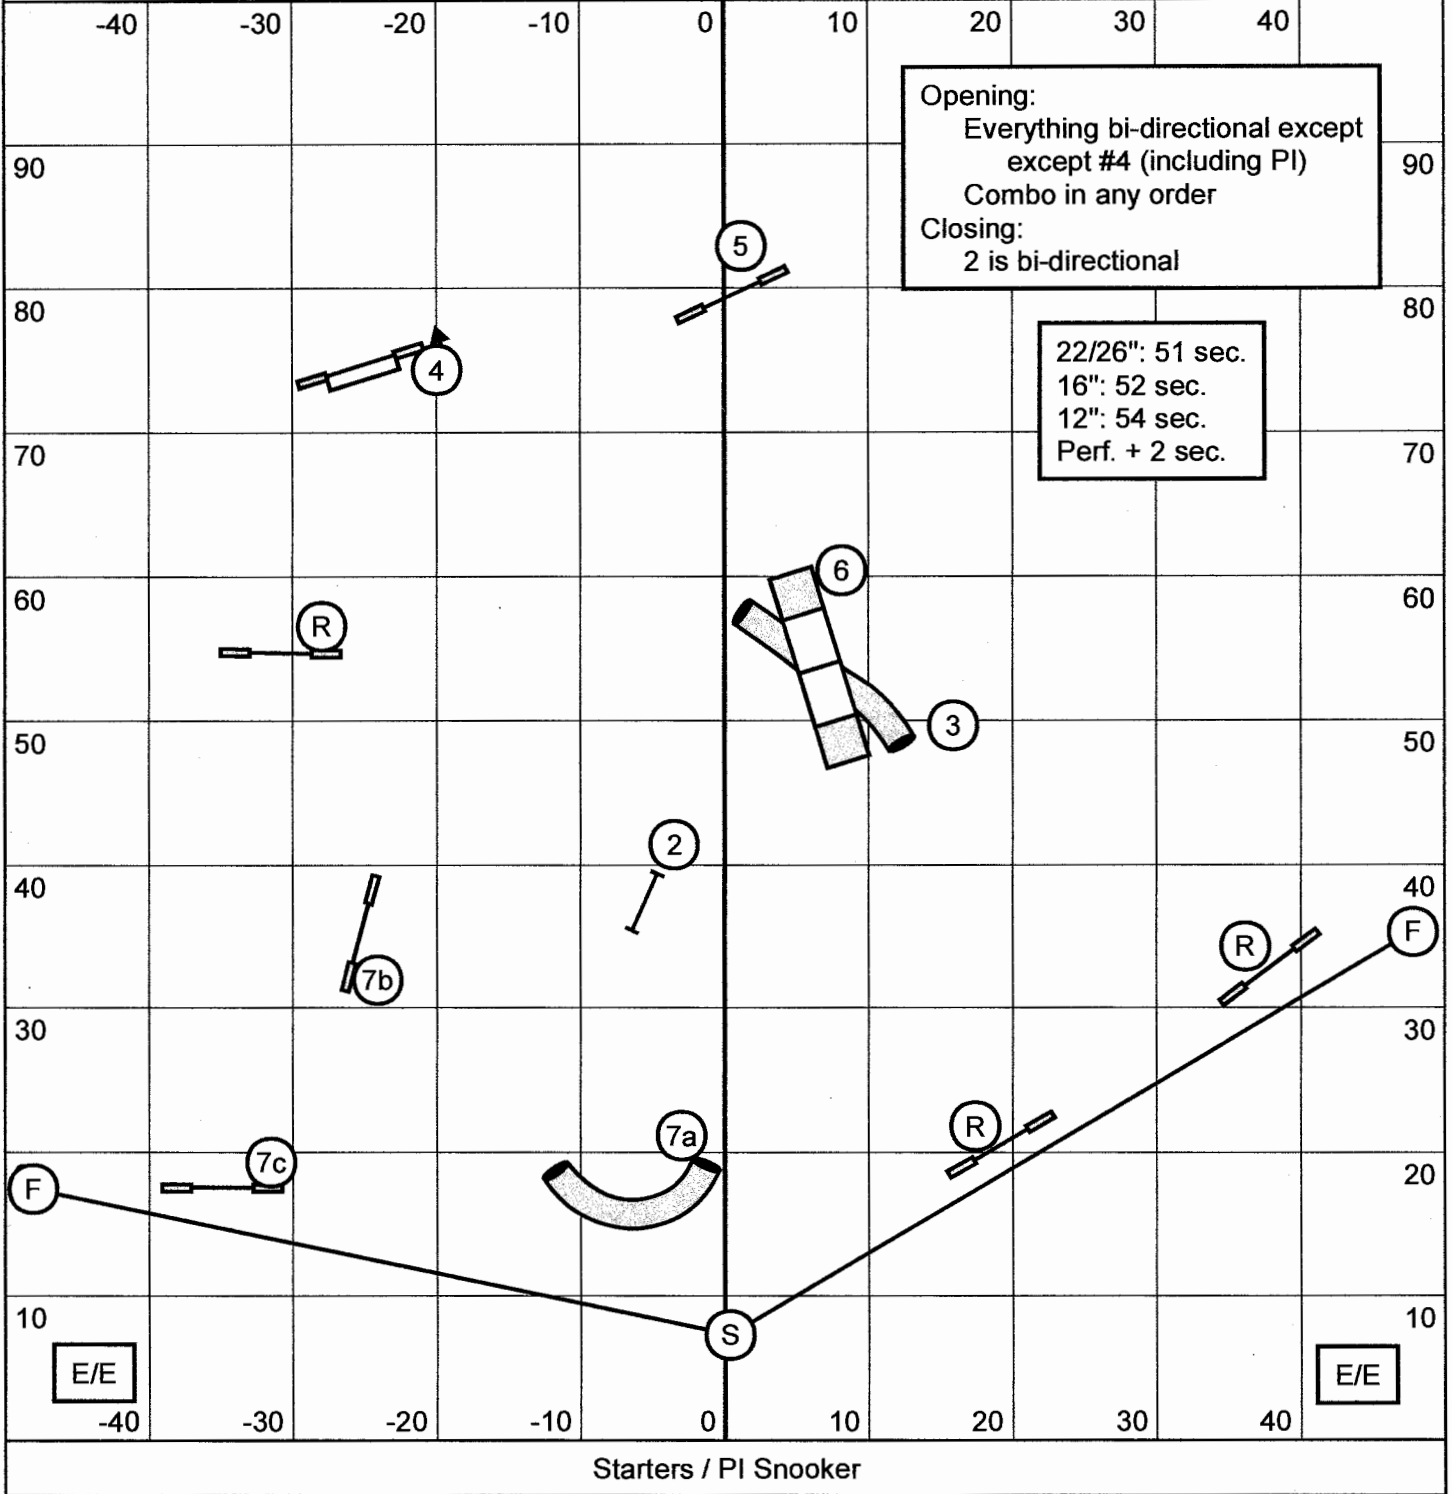

Judge: Cody Keraga

SMART

Saturday, August 25, 2012

Judge: Cody Keraga

Starters/P1 Relay
Smart
Aug 25 2012
L Sigman

0 -20

1st dog runs circles
2nd dog runs squares
mixed heights may choose sides
PLEASE FIND YOUR PARTNER AND CHECK IN BEFORE WALKING!

SMART

Sunday, August 26, 2012

Judge: Cody Keraga

Starters / PI Standard

SMART

Sunday, August 26, 2012

Judge: Cody Keraga

-40 -30 -20 -10 0 10 20 30 40

In opening:
Everything bi-directional except #3
Combo's in any order
In closing:
#2 bi-directional

22/26": 52 sec.
16": 53 sec.
12": 55 sec.
Perf. +2 sec.

Starters / PI Snooker

Starters/P1 Jumpers
 Smart
 Aug 25 2012
 L Sigman