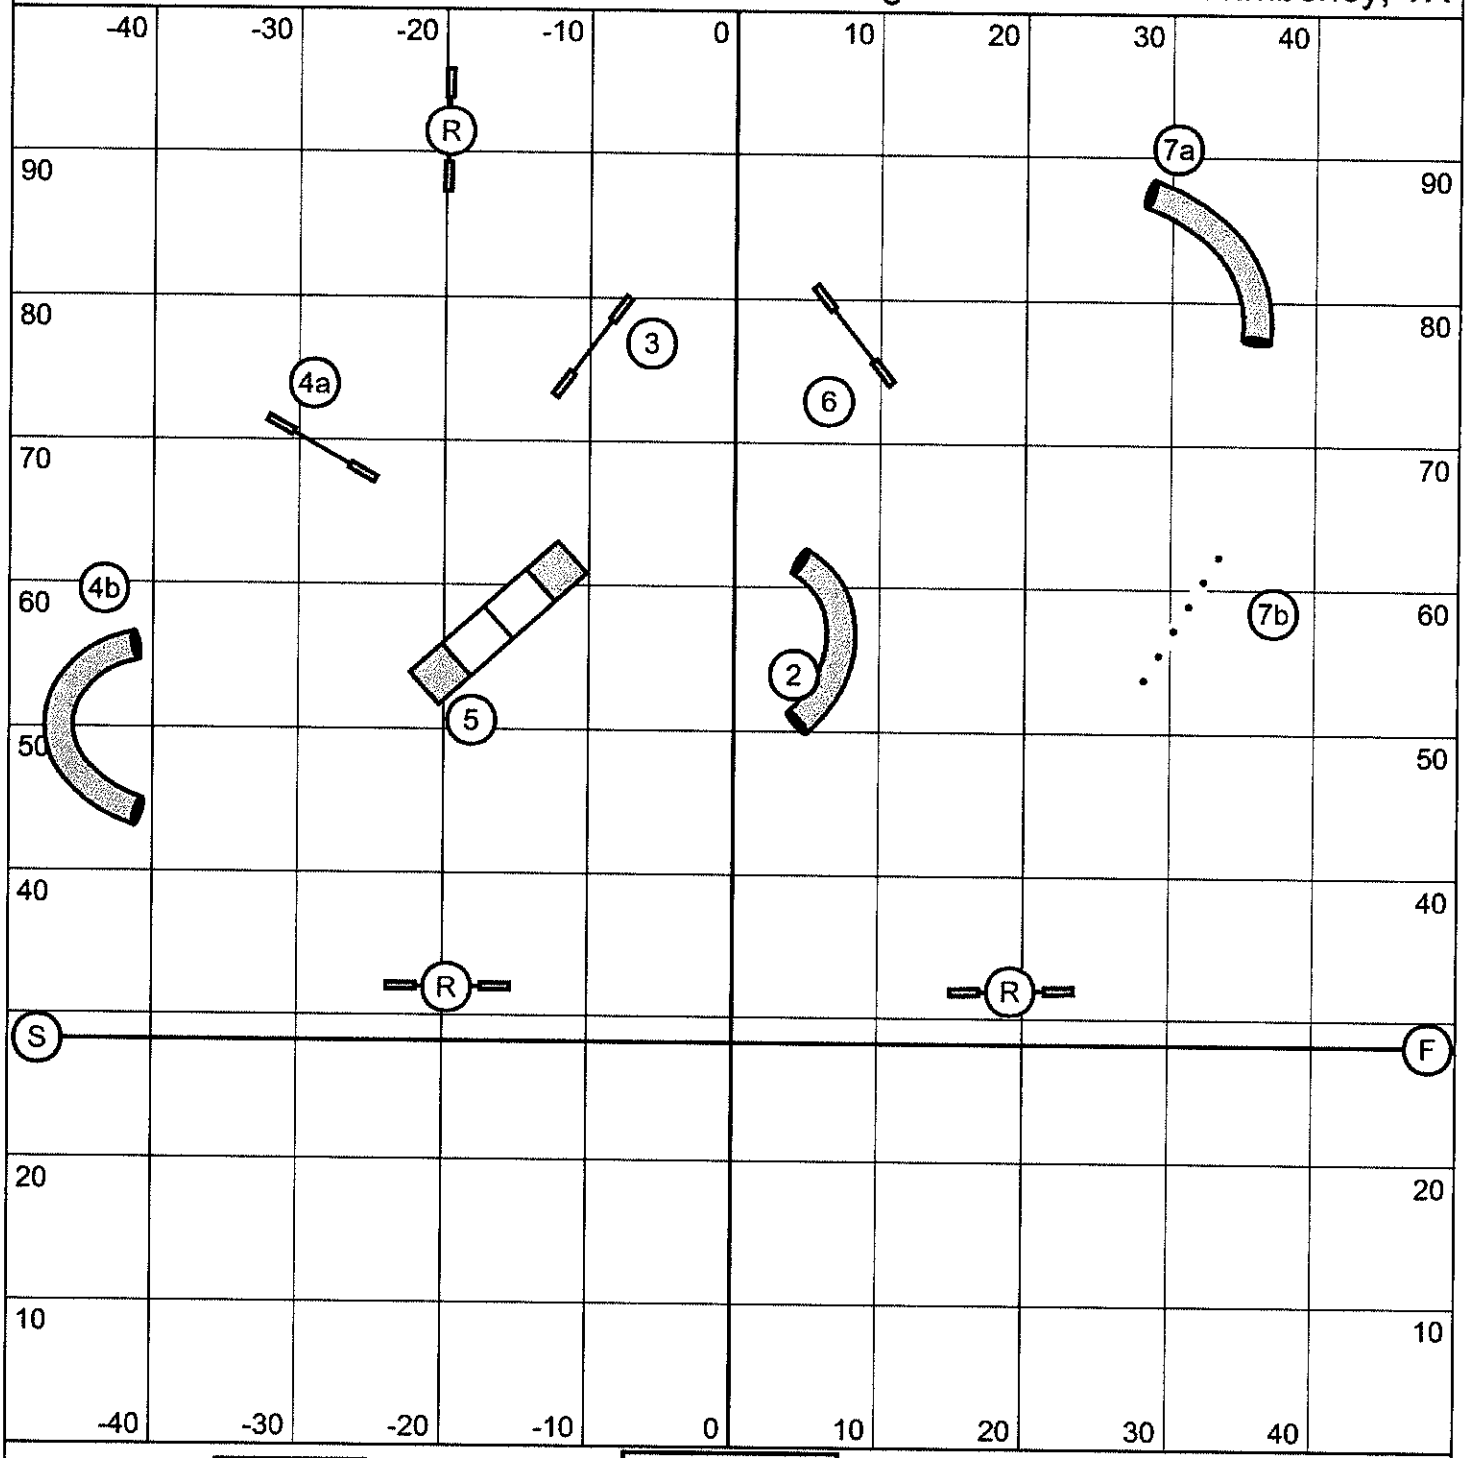

Entrance

Timer / Scribe
 E-Timing in use

Exit

Opening:

- > All 3 Red jumps MUST be attempted
- > All obstacles are bidirectional, Combos in any order, any direction

Championship:

Large/XL (20/22/24") 52 seconds
 Med (16/14") 53 seconds
 Small (10") 54 seconds

USDAA - Salinas-Monterey Agility Racing Team

Judge: Dave Grems - Wimberley, TX

Entrance

Timer / Scribe
E-Timing in use

Exit

- > Circles run first, squares run second, mixed height pairs may chose sides
- > Baton exchange is in the marked area, and must be handed from one handler to the next
- > Both teams (2 people, 2 dogs) must be in the exchange area and both dogs must have all 4 feet on the ground when transferring the baton
- > Dogs may be physically restrained by the handler during the exchange
- > Team members should remain in the ring in support of their teammates

Starters / PI Gamblers

Saturday, July 15, 2017

USDAA - Salinas-Monterey Agility Racing Team

Judge: Dave Grems - Wimberley, TX

Entrance

Timer / Scribe
E-Timing in use

Exit

1, 3, 5, 7 System - 25 second opening - must accumulate 18 points in the opening
 => Weaves -7, Contacts-5, Tunnels/Tire-3, Jumps-1 <=
Closing (Championship):
 Large/XL (20/22/24") 15 seconds
 Med (16/14") 16 seconds
 Small (10") 17 seconds
Closing (Performance):
 Large/XL (14/16/20") 16 seconds
 Med (12") 17 seconds
 Small (8") 18 seconds
 ***** No Consecutive Contacts - Back to Back Ok *****