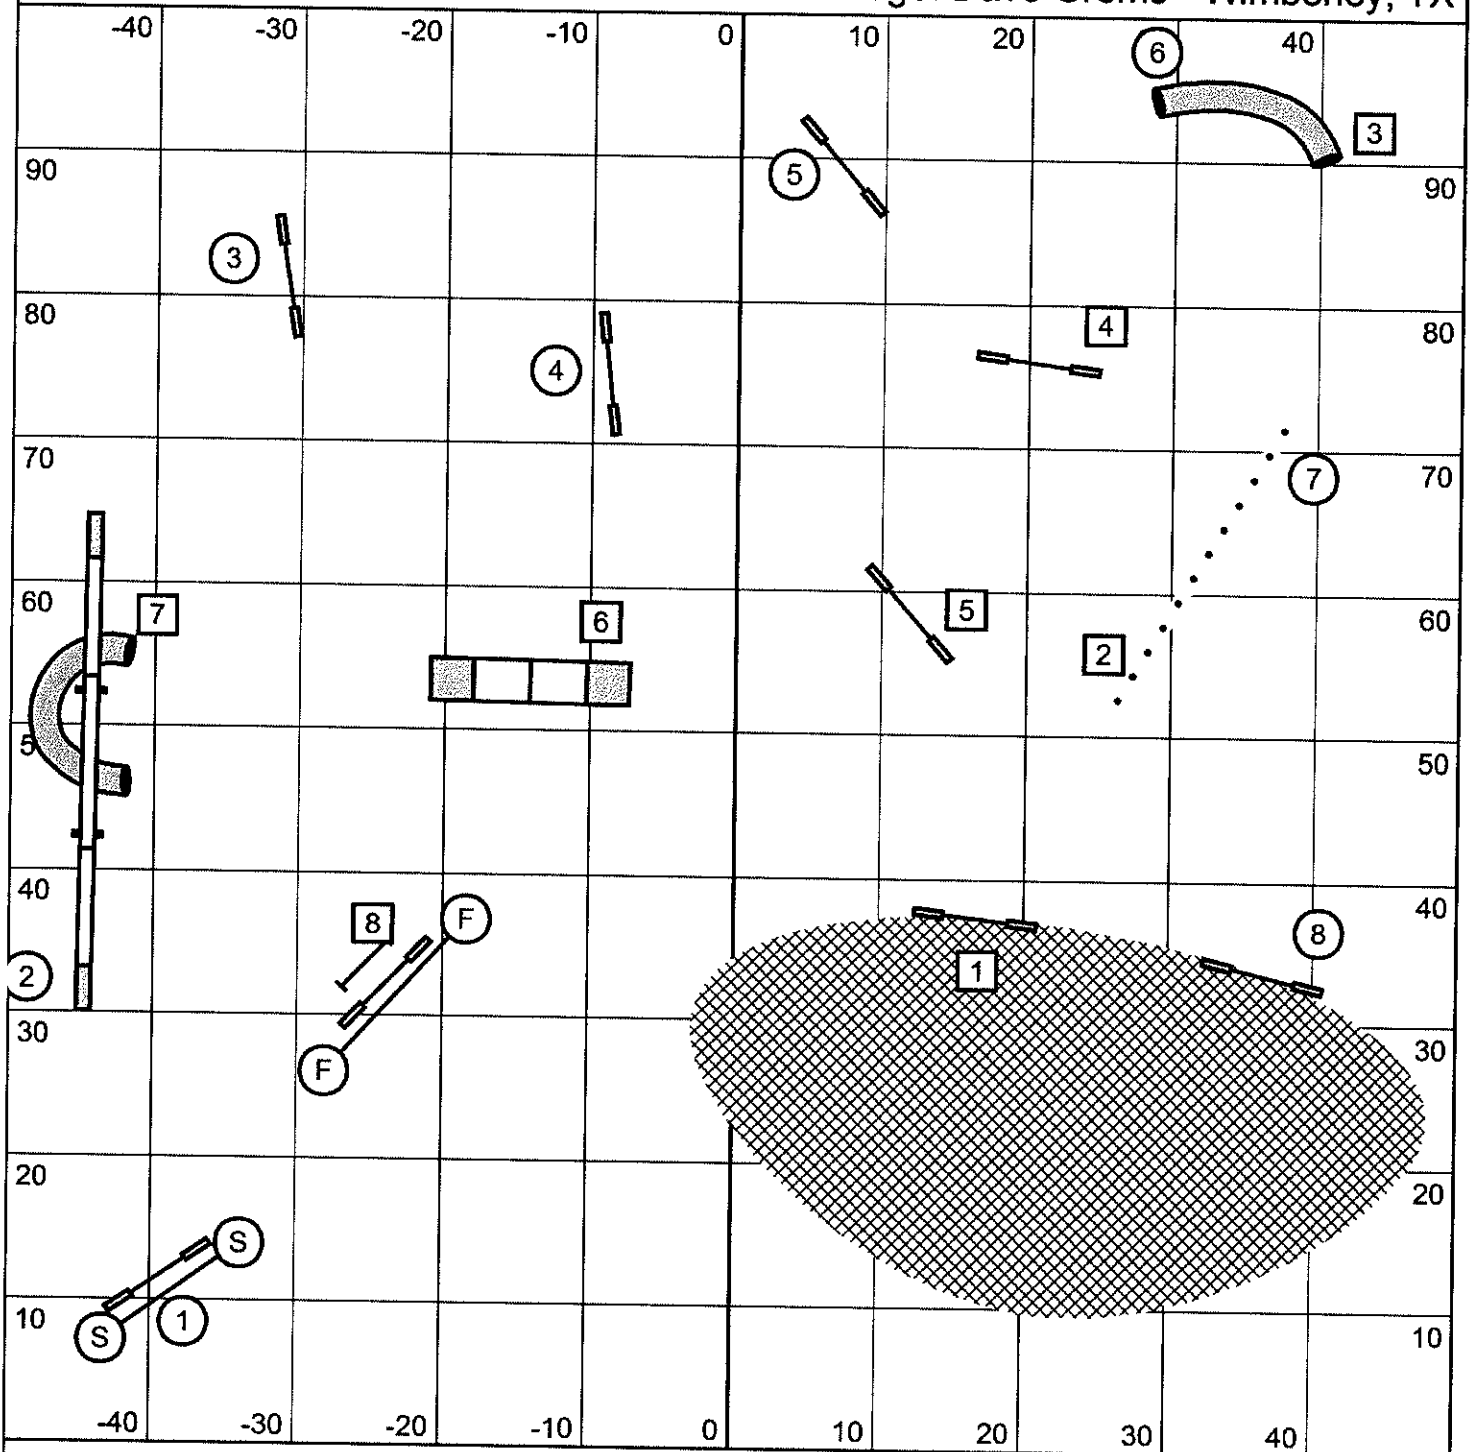

Entrance

Timer / Scribe
 E-Timing in use

Exit

Opening:

- > All 3 Red jumps MUST be attempted
- > All obstacles are bidirectional, Combos in any order, any direction

Championship:

Large/XL (20/22/24") 52 seconds
 Med (16/14") 53 seconds
 Small (10") 54 seconds

Closing:

- > All obstacles are to be taken as marked
- > Cross the finish line for time

Performance:

Large/XL (14/16/20") 54 seconds
 Med (12") 55 seconds
 Small (8") 56 seconds

Starters / PI Pairs

Saturday, July 15, 2017

USDAA - Salinas-Monterey Agility Racing Team

Judge: Dave Grems - Wimberley, TX

Entrance

Timer / Scribe
E-Timing in use

Exit

- > Circles run first, squares run second, mixed height pairs may chose sides
- > Baton exchange is in the marked area, and must be handed from one handler to the next
- > Both teams (2 people, 2 dogs) must be in the exchange area and both dogs must have all 4 feet on the ground when transferring the baton
- > Dogs may be physically restrained by the handler during the exchange
- > Team members should remain in the ring in support of their teammates

Starters / PI Gamblers

Saturday, July 15, 2017

USDAA - Salinas-Monterey Agility Racing Team

Judge: Dave Grems - Wimberley, TX

Entrance

Timer / Scribe
E-Timing in use

Exit

1, 3, 5, 7 System - 25 second opening - must accumulate 18 points in the opening
 => Weaves -7, Contacts-5, Tunnels/Tire-3, Jumps-1 <=
Closing (Championship):
 Large/XL (20/22/24") 15 seconds
 Med (16/14") 16 seconds
 Small (10") 17 seconds
Closing (Performance):
 Large/XL (14/16/20") 16 seconds
 Med (12") 17 seconds
 Small (8") 18 seconds
 ***** No Consecutive Contacts - Back to Back Ok *****