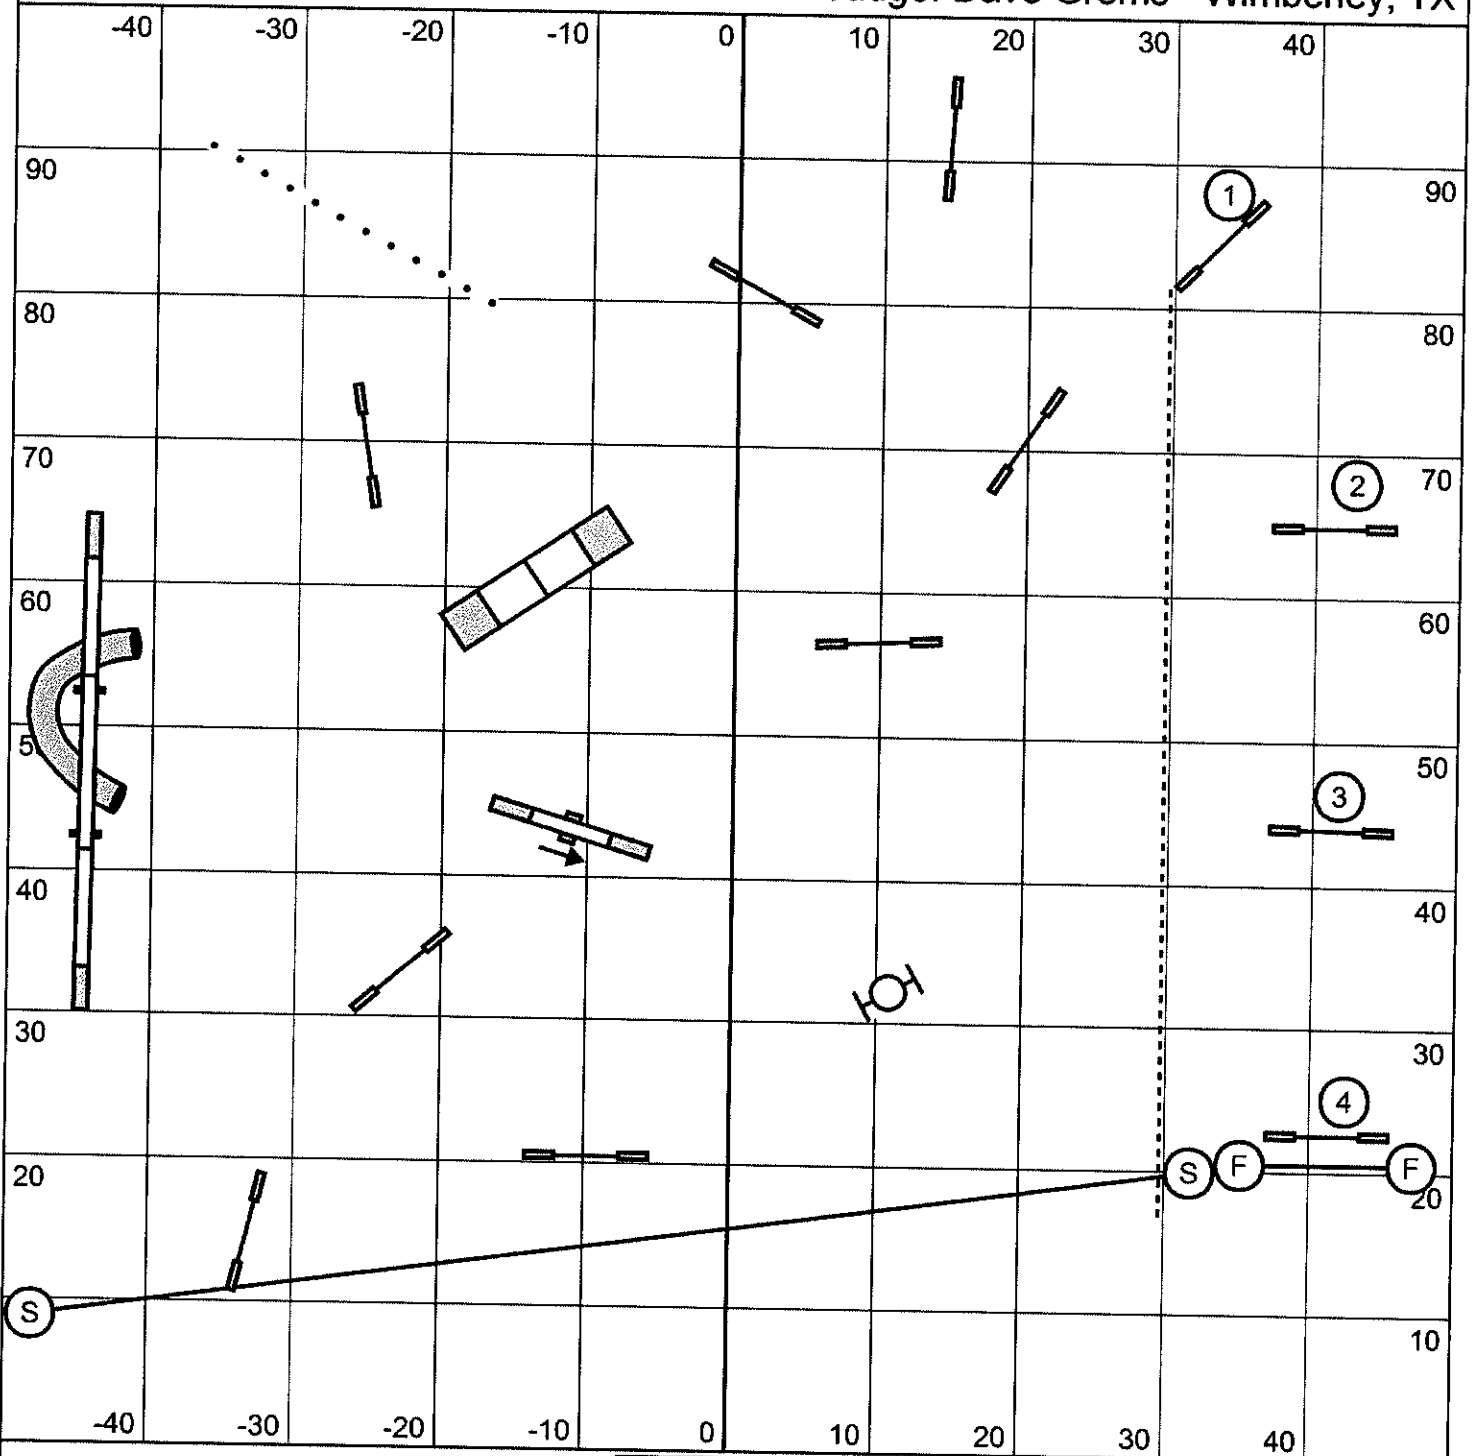

Entrance

Timer / Scribe
 E-Timing in use

Exit

Opening:

- > All 3 Red jumps MUST be attempted
- > All obstacles are bidirectional, Combos in any order, any direction

Championship:

Large/XL (20/22/24") 52 seconds
 Med (16/14") 53 seconds
 Small (10") 54 seconds

USDAA - Salinas-Monterey Agility Racing Team

Judge: Dave Grems - Wimberley, TX

Entrance

Timer / Scribe
E-Timing in use

Exit

- > Circles run first, squares run second, mixed height pairs may chose sides
- > Baton exchange is in the marked area, and must be handed from one handler to the next
- > Both teams (2 people, 2 dogs) must be in the exchange area and both dogs must have all 4 feet on the ground when transferring the baton
- > Dogs may be physically restrained by the handler during the exchange
- > Team members should remain in the ring in support of their teammates

Starters / PI Gamblers

Saturday, July 15, 2017

USDAA - Salinas-Monterey Agility Racing Team

Judge: Dave Grems - Wimberley, TX

Entrance

Timer / Scribe
E-Timing in use

Exit

1, 3, 5, 7 System - 25 second opening - must accumulate 18 points in the opening
 => Weaves -7, Contacts-5, Tunnels/Tire-3, Jumps-1 <=
Closing (Championship):
 Large/XL (20/22/24") 15 seconds
 Med (16/14") 16 seconds
 Small (10") 17 seconds
Closing (Performance):
 Large/XL (14/16/20") 16 seconds
 Med (12") 17 seconds
 Small (8") 18 seconds
 ***** No Consecutive Contacts - Back to Back Ok *****