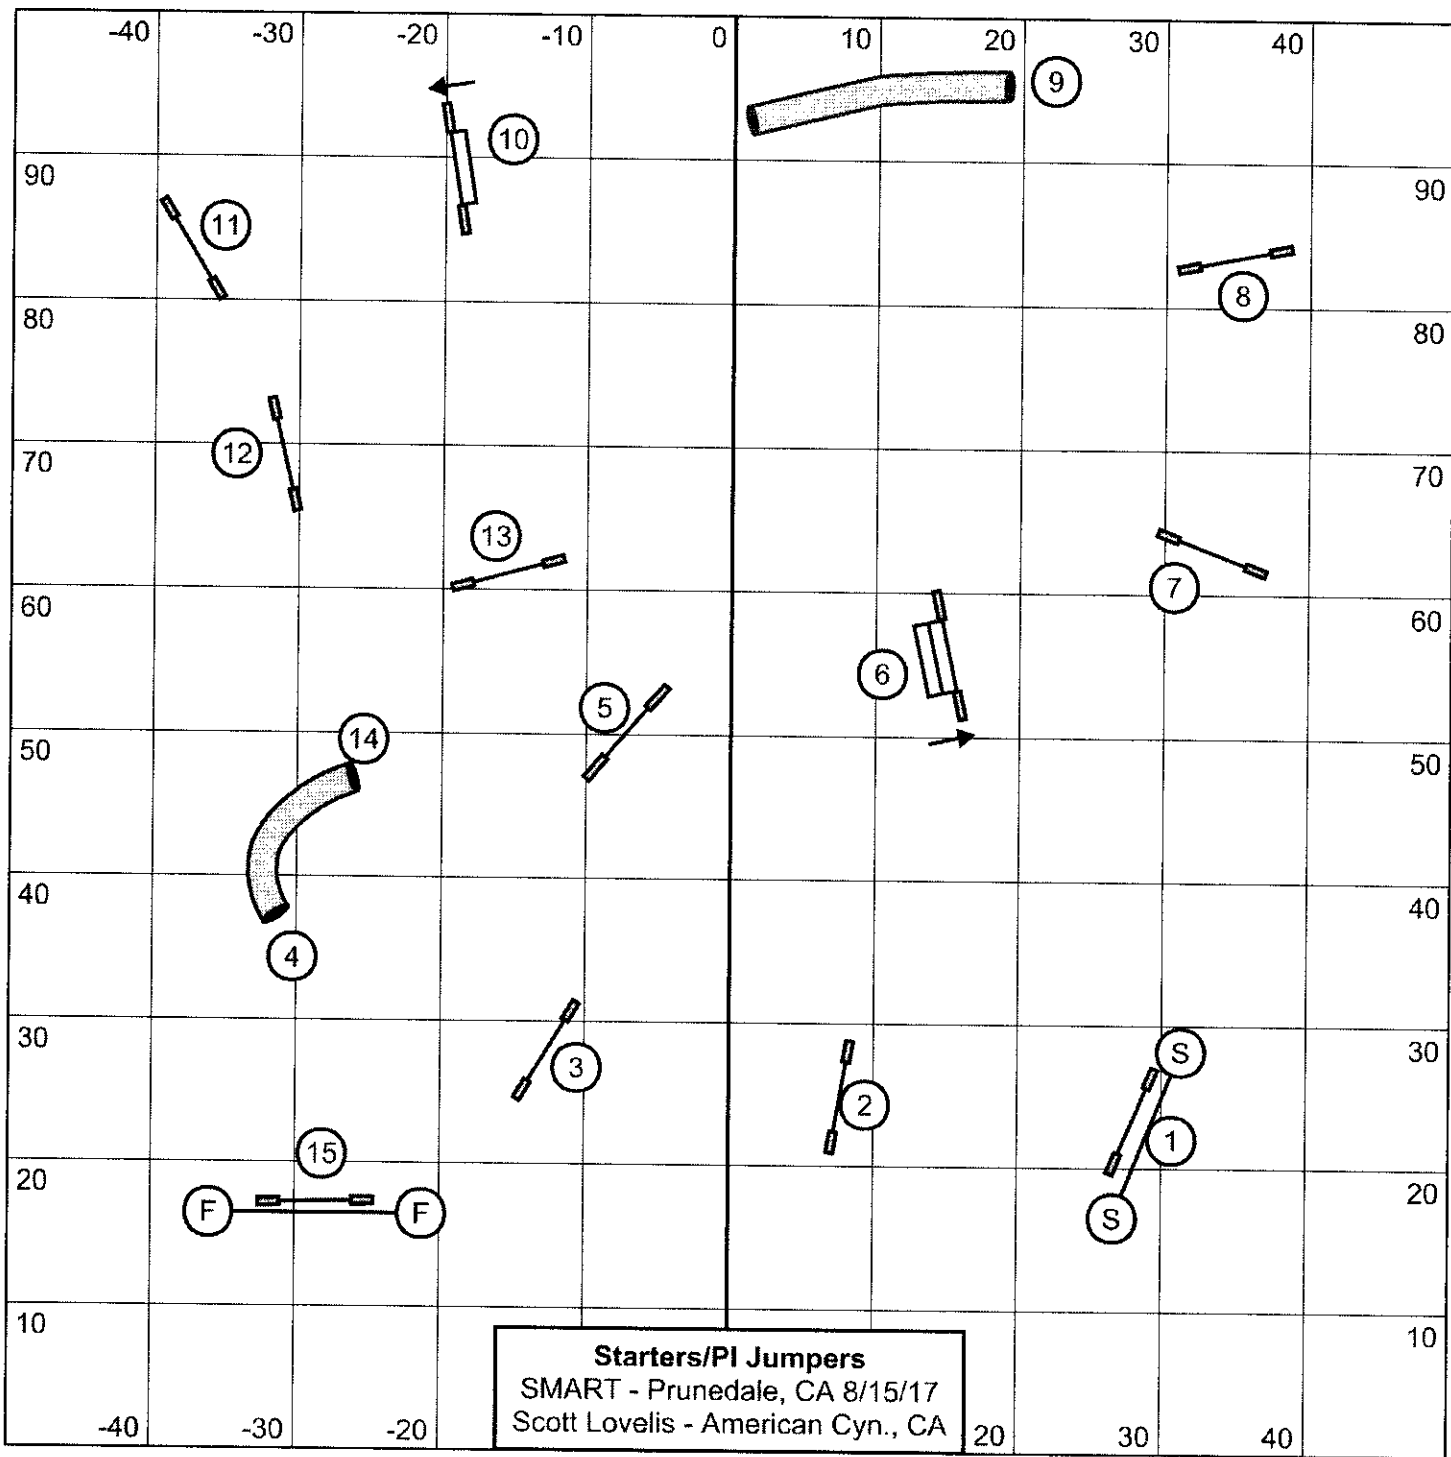

Entrance

Timer / Scribe
 E-Timing in use

Exit

Opening:

- > All 3 Red jumps MUST be attempted
- > All obstacles are bidirectional, Combos in any order, any direction

Championship:

Large/XL (20/22/24") 52 seconds
 Med (16/14") 53 seconds
 Small (10") 54 seconds

Closing:

- > All obstacles are to be taken as marked
- > Cross the finish line for time

Performance:

Large/XL (14/16/20") 54 seconds
 Med (12") 55 seconds
 Small (8") 56 seconds

Starters / PI Pairs

Saturday, July 15, 2017

USDAA - Salinas-Monterey Agility Racing Team

Judge: Dave Grems - Wimberley, TX

Entrance

Timer / Scribe
E-Timing in use

Exit

- > Circles run first, squares run second, mixed height pairs may chose sides
- > Baton exchange is in the marked area, and must be handed from one handler to the next
- > Both teams (2 people, 2 dogs) must be in the exchange area and both dogs must have all 4 feet on the ground when transferring the baton
- > Dogs may be physically restrained by the handler during the exchange
- > Team members should remain in the ring in support of their teammates

Starters / PI Gamblers

Saturday, July 15, 2017

USDAA - Salinas-Monterey Agility Racing Team

Judge: Dave Grems - Wimberley, TX

Entrance

Timer / Scribe
E-Timing in use

Exit

1, 3, 5, 7 System - 25 second opening - must accumulate 18 points in the opening
 => Weaves -7, Contacts-5, Tunnels/Tire-3, Jumps-1 <=
Closing (Championship):
 Large/XL (20/22/24") 15 seconds
 Med (16/14") 16 seconds
 Small (10") 17 seconds
Closing (Performance):
 Large/XL (14/16/20") 16 seconds
 Med (12") 17 seconds
 Small (8") 18 seconds
 ***** No Consecutive Contacts - Back to Back Ok *****