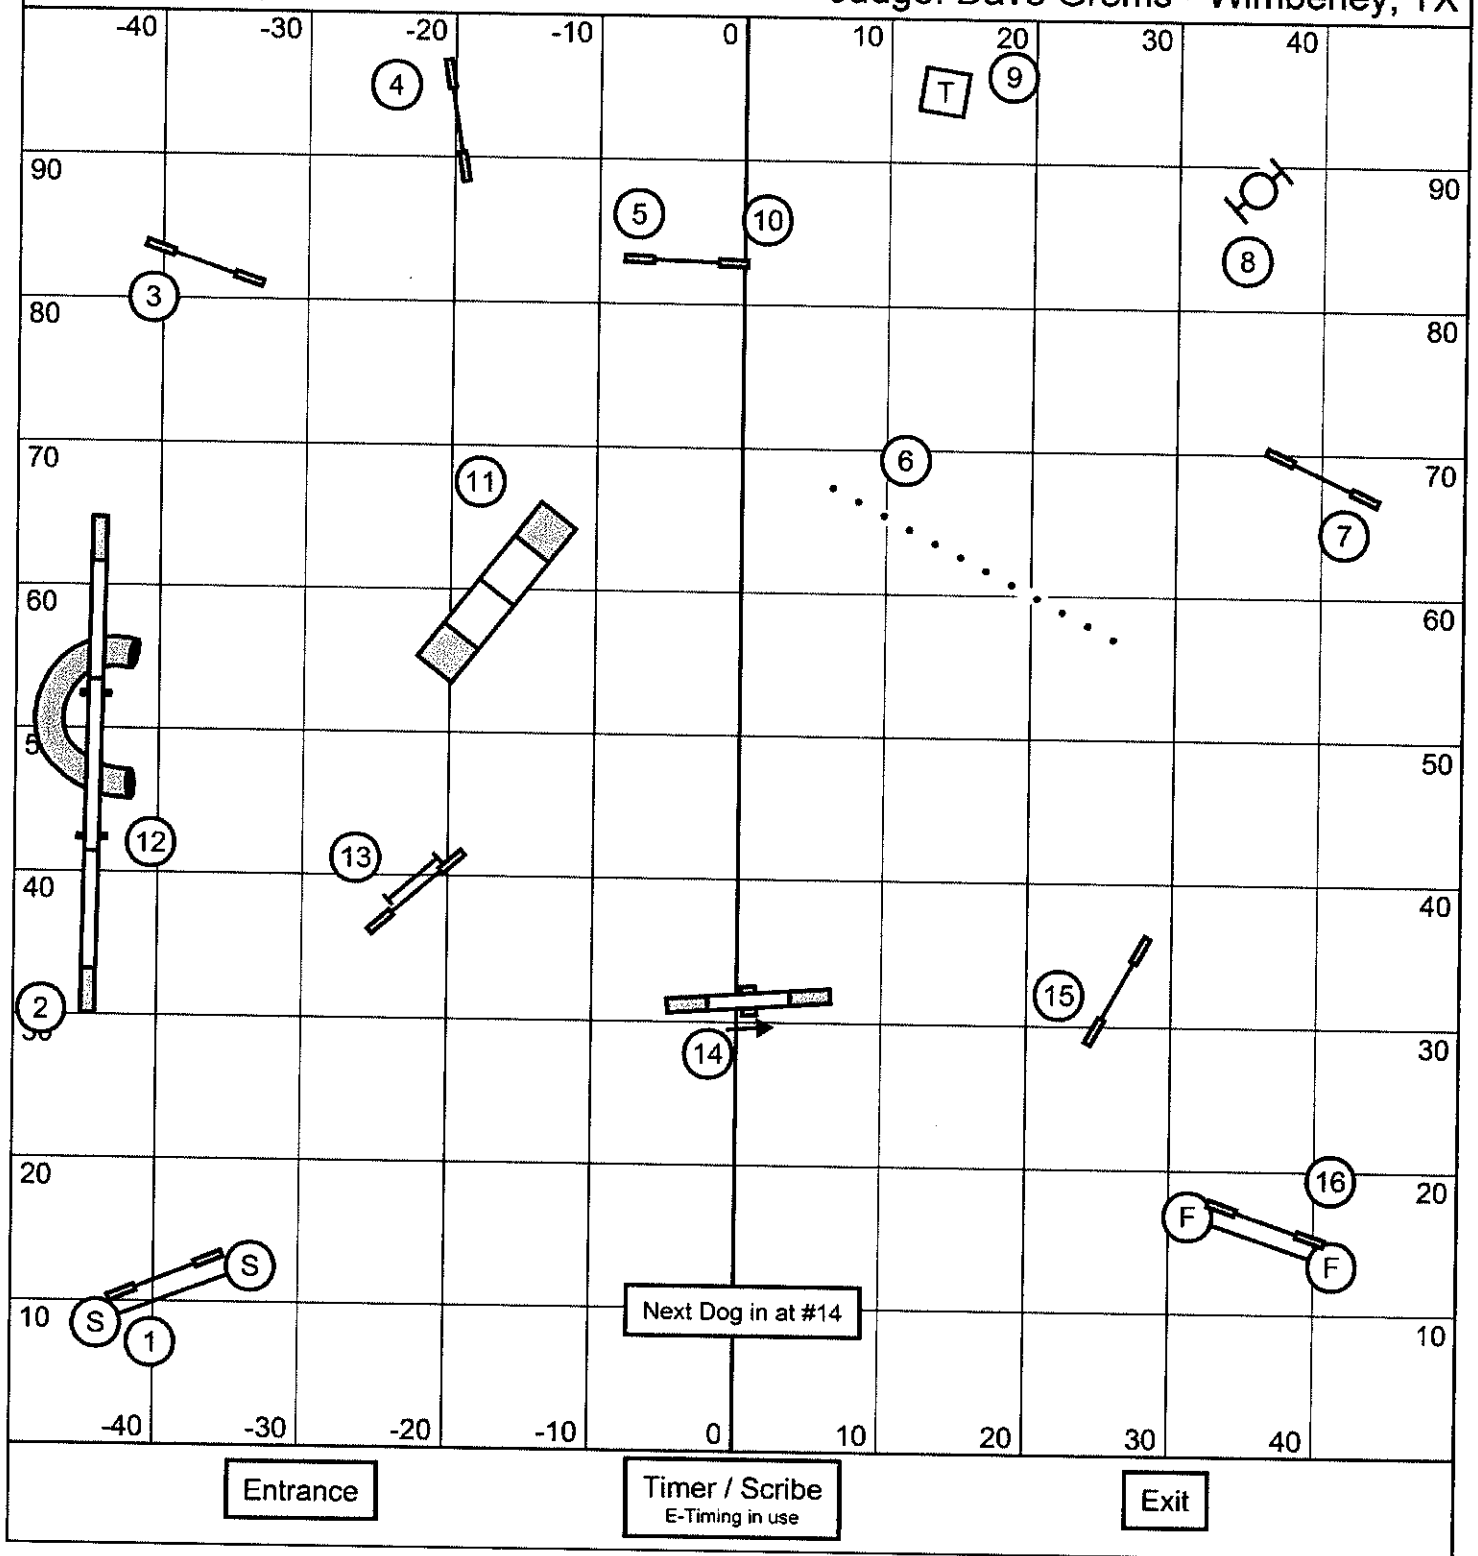

Starters / PI Standard

Saturday, July 15, 2017

USDAA - Salinas-Monterey Agility Racing Team

Judge: Dave Grems - Wimberley, TX