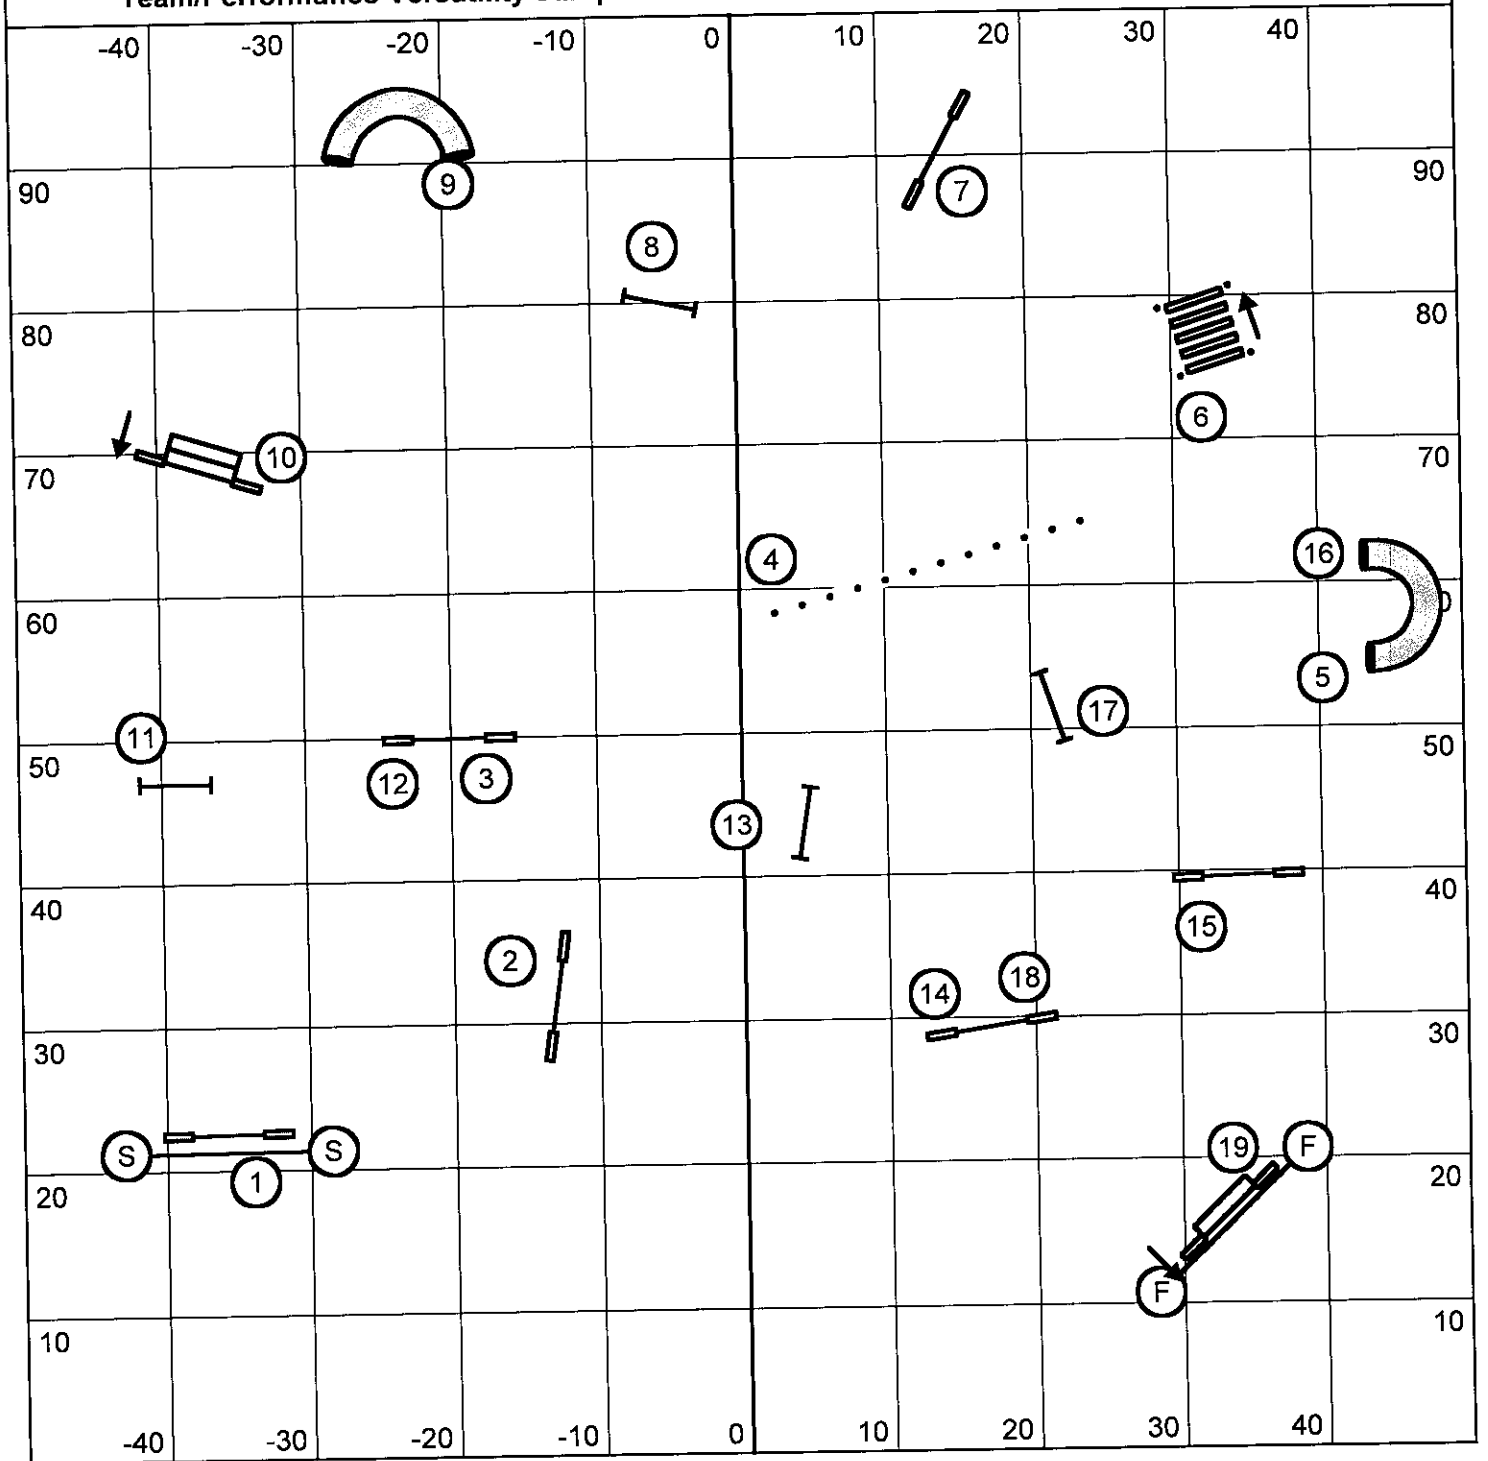

Team/Performance Versatility Jumpers

SMART 7/15/2016

Peggy Hammond