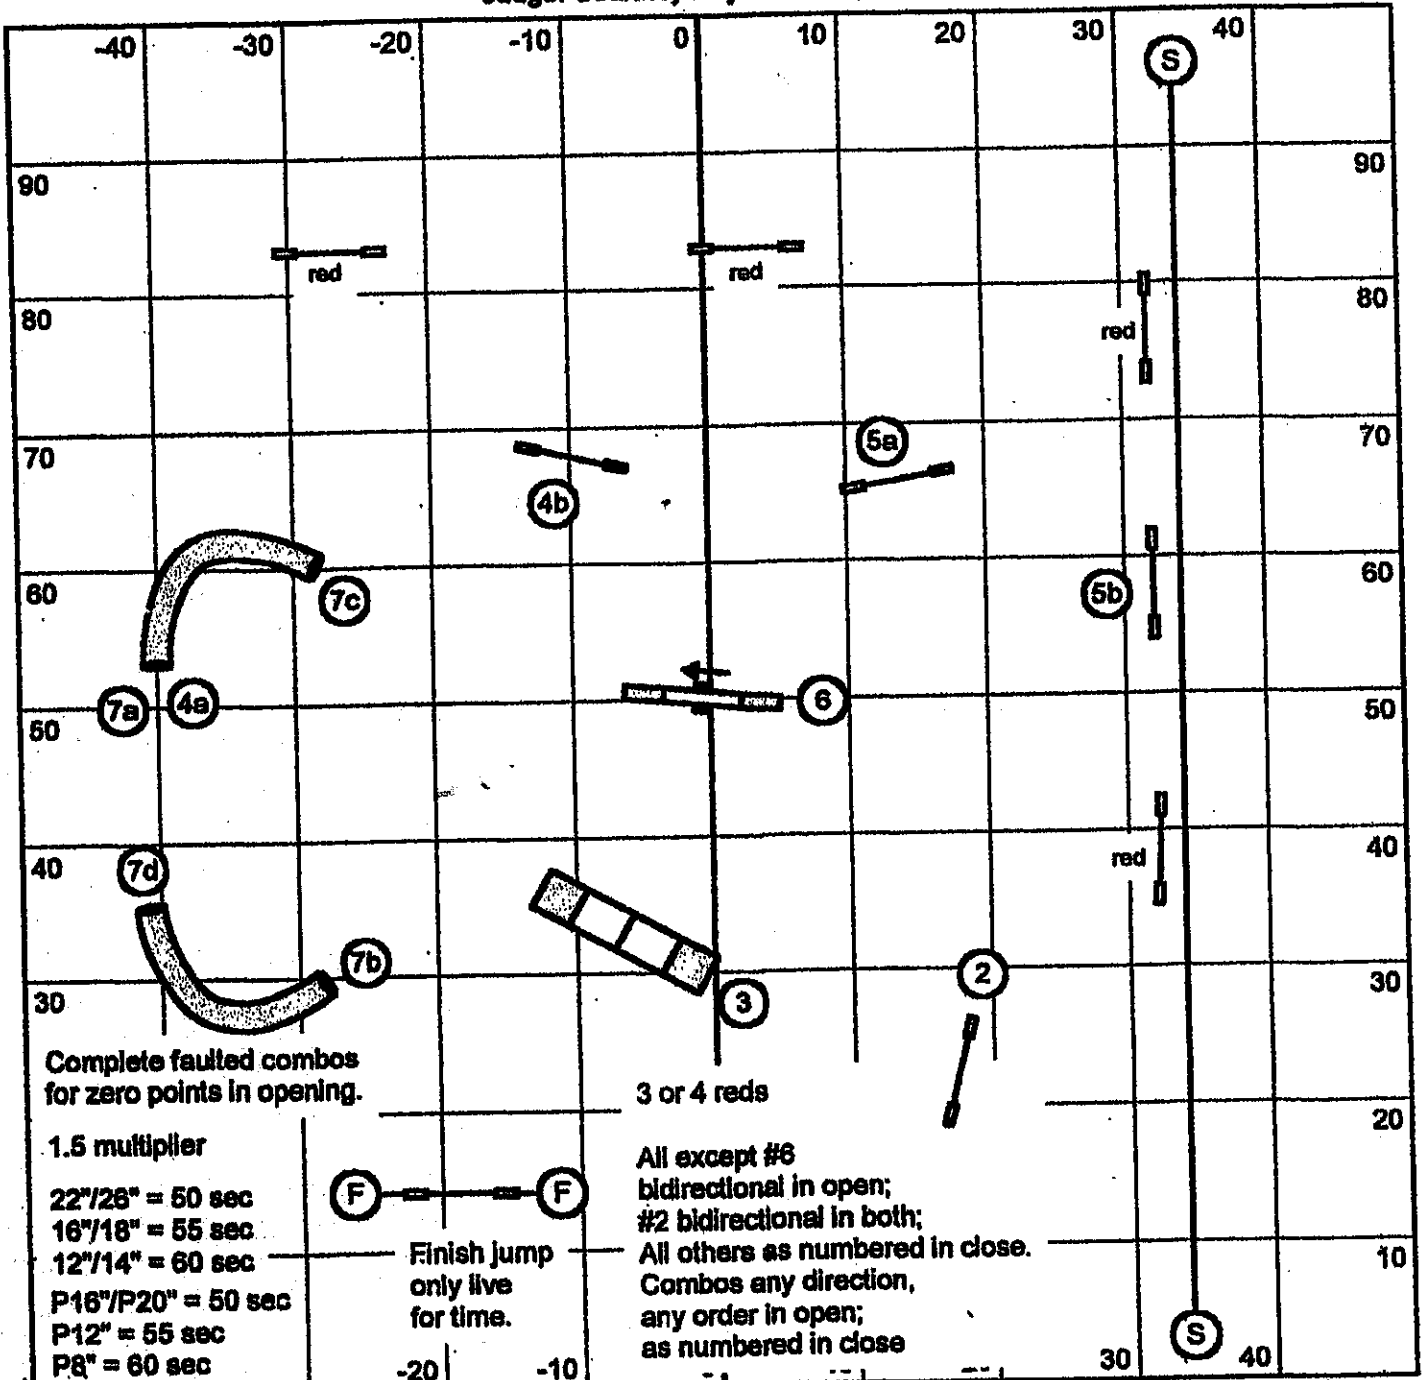

TEAMVPV SNOOKER
July 15, 2016
SMART - Monterey, CA
Judge: Courtney Keys - Austin, TX

Complete faulted combos for zero points in opening.

1.5 multiplier

- 22"/26" = 50 sec
- 16"/18" = 55 sec
- 12"/14" = 60 sec
- P16"/P20" = 50 sec
- P12" = 55 sec
- P8" = 60 sec

Finish jump only live for time.

3 or 4 reds

All except #6 bidirectional in open;
#2 bidirectional in both;
All others as numbered in close.
Combos any direction, any order in open; as numbered in close

Enter/Exit

Enter/Exit