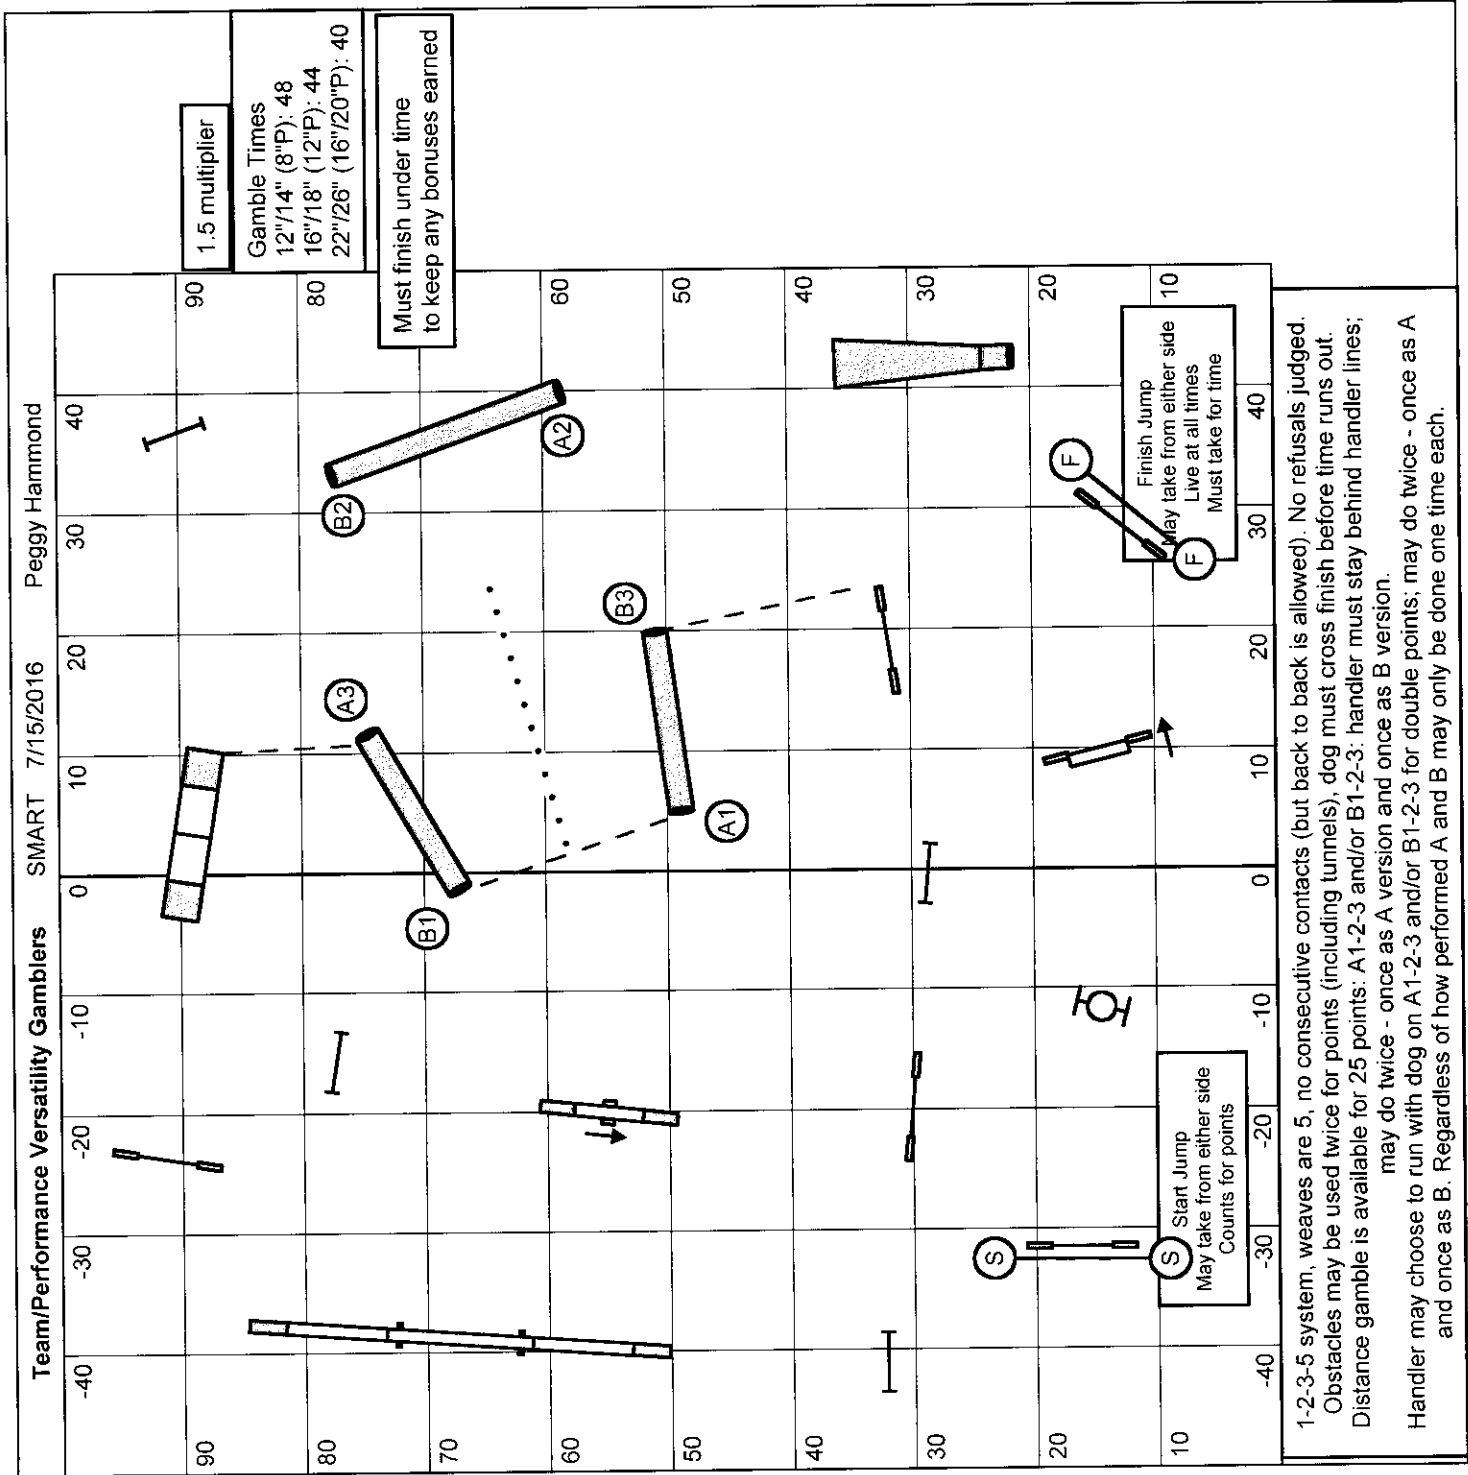

Team/PVP Standard
July 15, 2016
SMART - Monterey, CA
Judge: Courtney Keys - Austin, TX

Karey

TEAMVPV SNOOKER
 July 15, 2016
 SMART - Monterey, CA
 Judge: Courtney Keys - Austin, TX

Complete faulted combos for zero points in opening.

1.5 multiplier

- 22"/26" = 50 sec
- 16"/18" = 55 sec
- 12"/14" = 60 sec
- P16"/P20" = 50 sec
- P12" = 55 sec
- P8" = 60 sec

Finish jump only live for time.

3 or 4 reds

All except #6 bidirectional in open;
 #2 bidirectional in both;
 All others as numbered in close.
 Combos any direction, any order in open; as numbered in close