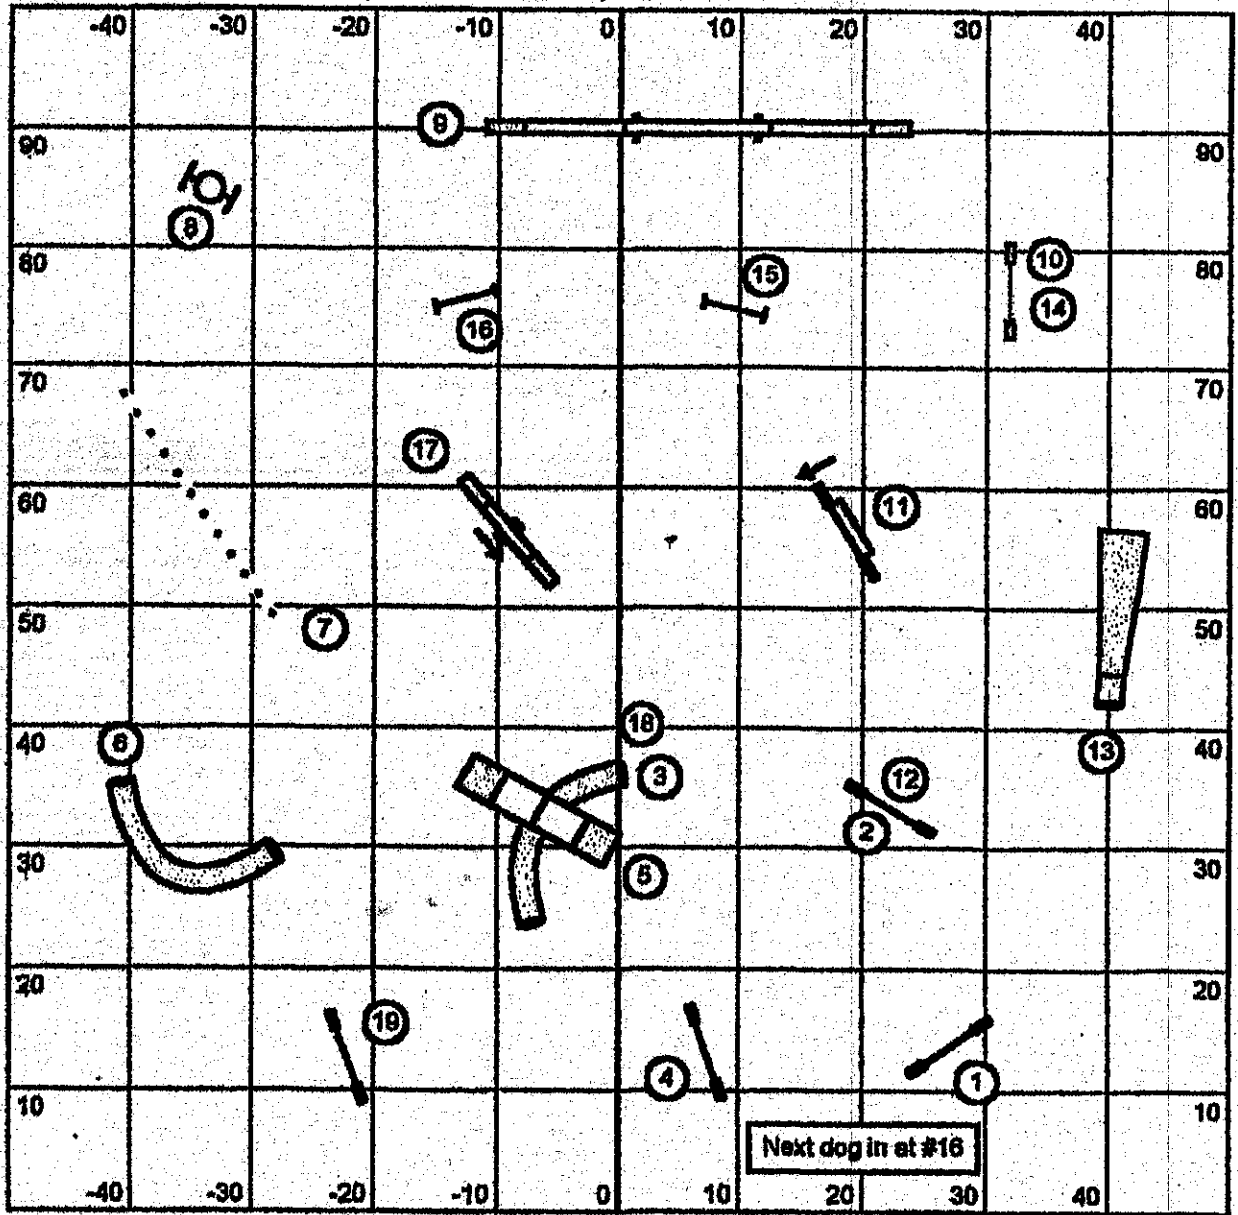

Team/PVP Standard
July 15, 2016
SMART - Monterey, CA
Judge: Courtney Keys - Austin, TX

Karey

TEAMVPV SNOOKER
 July 15, 2016
 SMART - Monterey, CA
 Judge: Courtney Keys - Austin, TX

Complete faulted combos for zero points in opening.

1.5 multiplier

- 22"/26" = 50 sec
- 16"/18" = 55 sec
- 12"/14" = 60 sec
- P16"/P20" = 50 sec
- P12" = 55 sec
- P8" = 60 sec

Finish jump only live for time.

3 or 4 reds

All except #6 bidirectional in open;
 #2 bidirectional in both;
 All others as numbered in close.
 Combos any direction, any order in open; as numbered in close