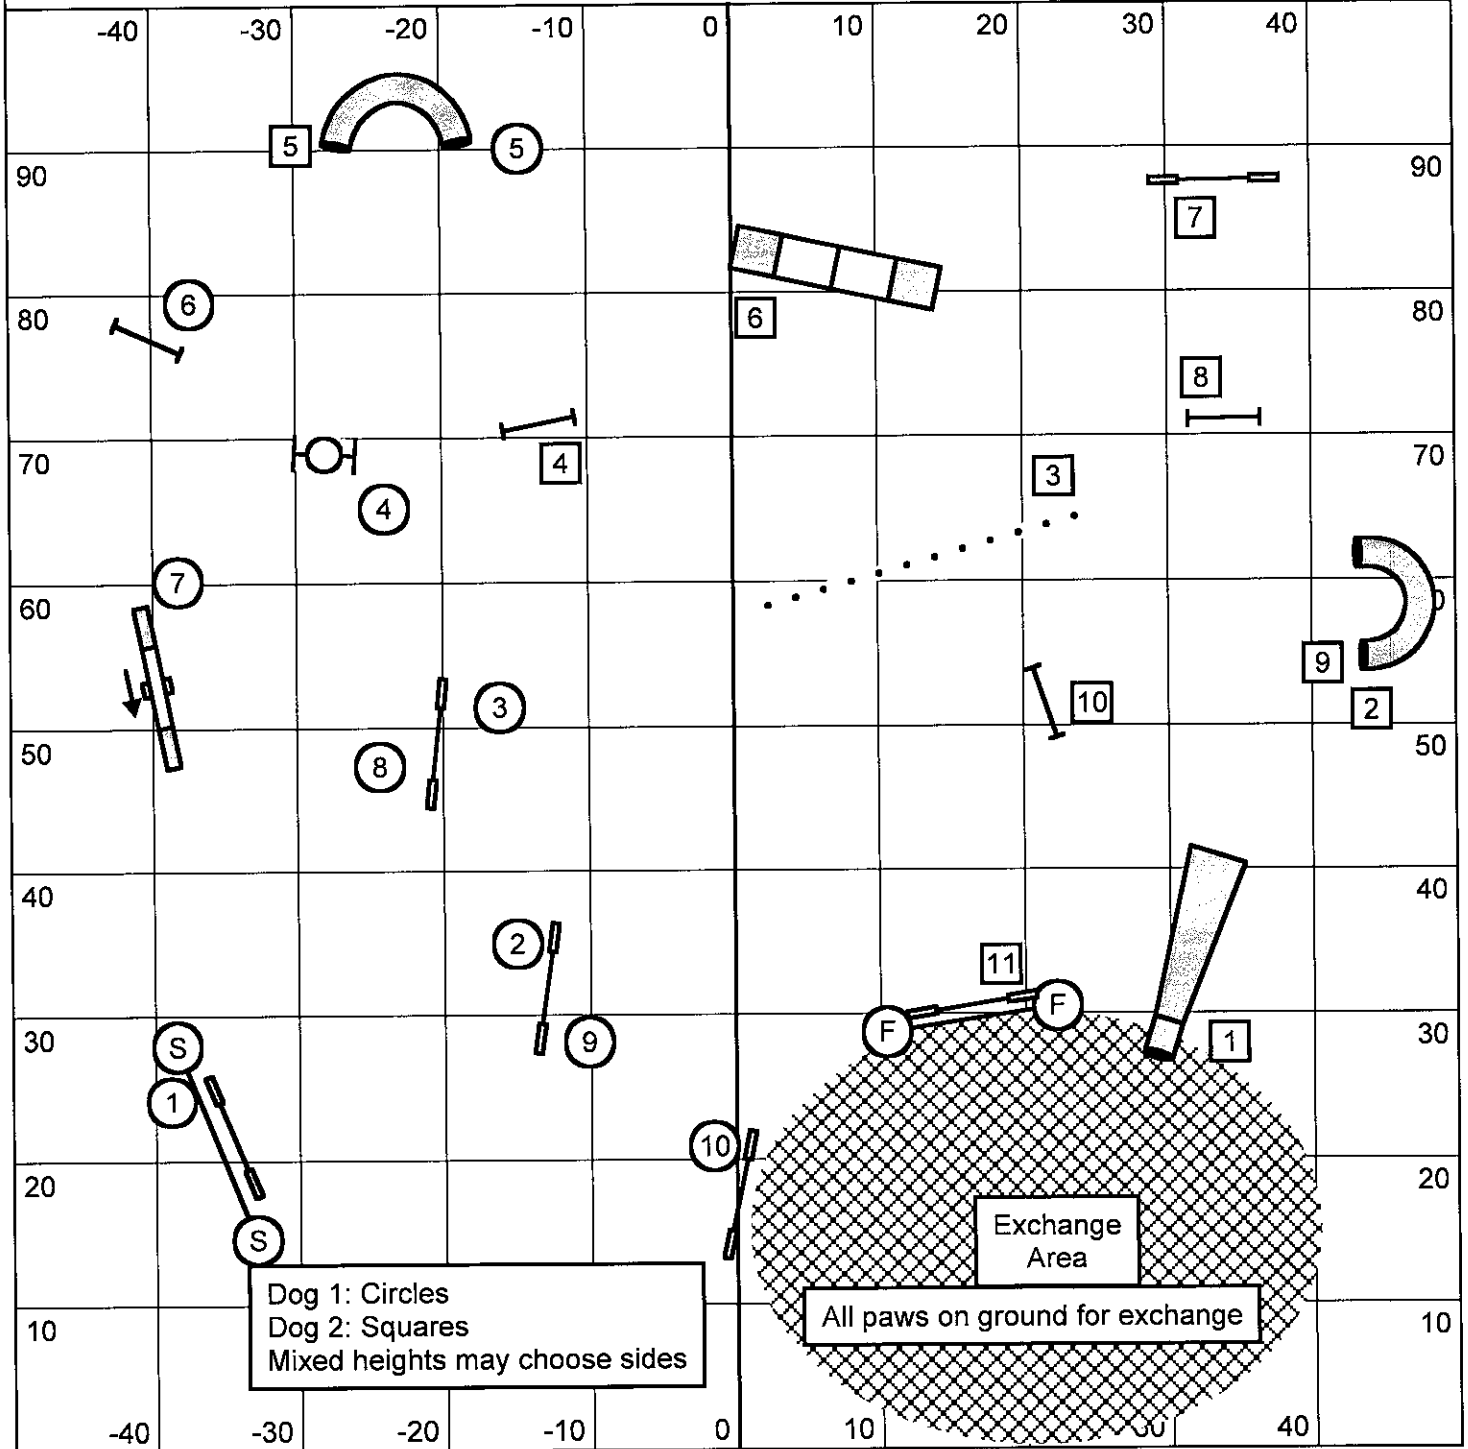

Performance Versatility Pairs

SMART 7/15/2016

Peggy Hammond