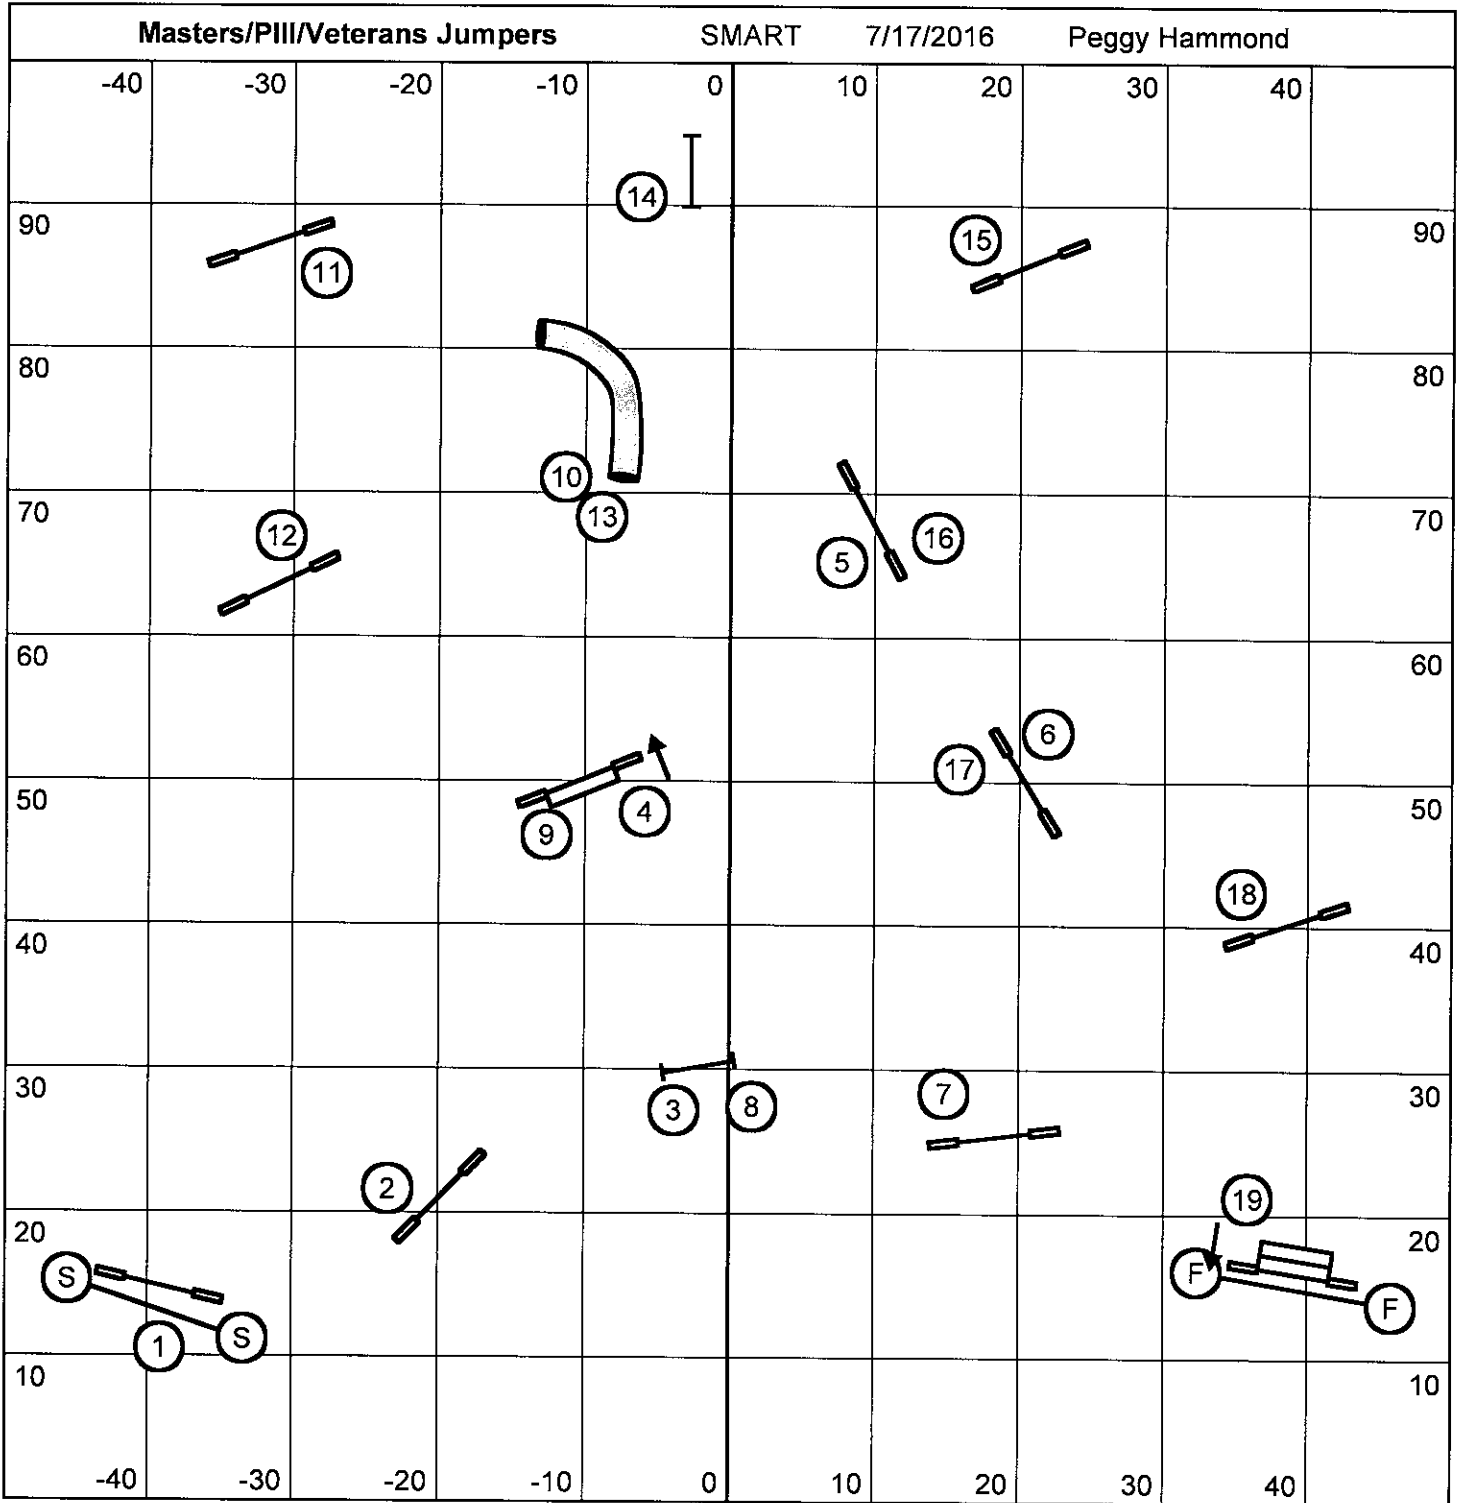

**Masters/PII/Veterans Standard**

July 17, 2016

SMART - Monterey, CA

Judge: Courtney Keys - Austin, TX

Next dog in at #15

Enter/Exit

e-timing in use

Enter/Exit

# Masters/Piil/Veterans Snooker

July 17, 2016

SMART - Monterey, CA

Judge: Courtney Keys - Austin, TX

Enter/Exit

e-timing in use

Enter/Exit

Finish jump  
 only live for time.

**Masters/Pill Pairs**  
 July 17, 2018  
 SMART - Monterey, CA  
 Judge: Courtney Keys - Austin, TX

Enter/Exit

e-timing in use

Enter/Exit

Masters/Pili/Veterans Gamblers

SMART

7/17/2016

Peggy Hammond

Gamble Times  
 12"/14" (8"P): 17 (18)  
 16"/18" (12"P): 16 (17)  
 22"/26" (16"/20"P): 15 (16)  
 Vet: CH +3

Start Jump  
 May take from either side  
 Counts for points

25 second opening, 1-2-3-5 system [13 pts. needed opening], aframe is 5, gamble is 20 pts.  
 may not do consecutive contacts (back to back is allowed)