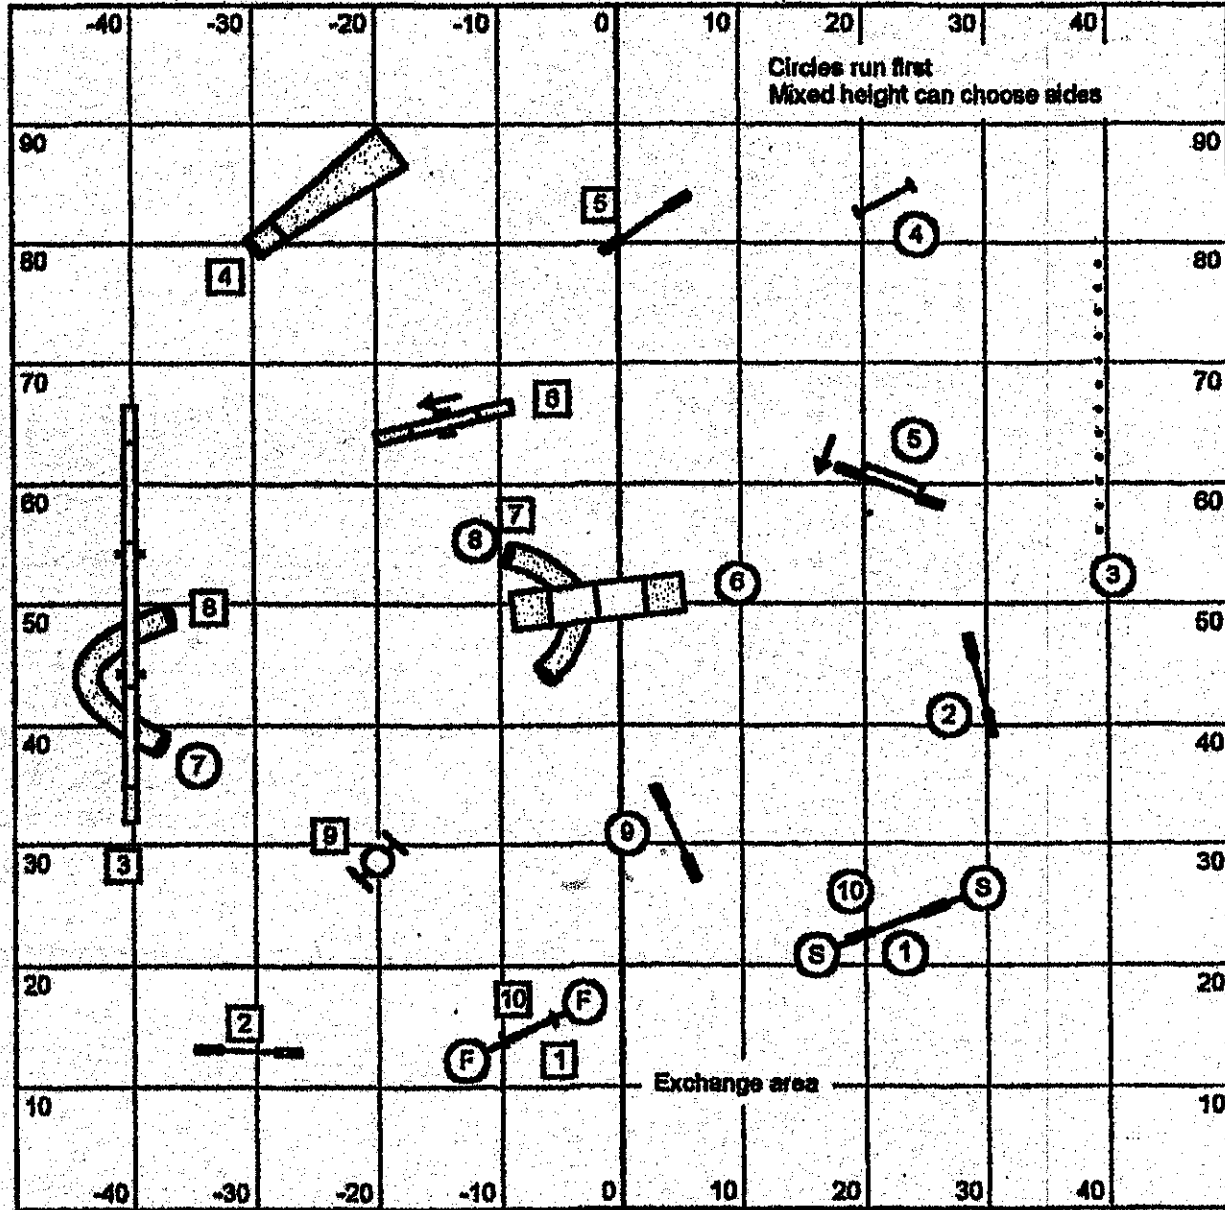

# Masters/Piil/Veterans Snooker

July 17, 2016

SMART - Monterey, CA

Judge: Courtney Keys - Austin, TX

Enter/Exit

e-timing in use

Enter/Exit

Finish jump  
 only live for time.

**Masters/Pill Pairs**  
 July 17, 2018  
 SMART - Monterey, CA  
 Judge: Courtney Keys - Austin, TX

Enter/Exit

e-timing in use

Enter/Exit

Masters/Pili/Veterans Gamblers

SMART

7/17/2016

Peggy Hammond

Gamble Times  
 12"/14" (8"P): 17 (18)  
 16"/18" (12"P): 16 (17)  
 22"/26" (16"/20"P): 15 (16)  
 Vet: CH +3

Start Jump  
 May take from either side  
 Counts for points

25 second opening, 1-2-3-5 system [13 pts. needed opening], aframe is 5, gamble is 20 pts.  
 may not do consecutive contacts (back to back is allowed)