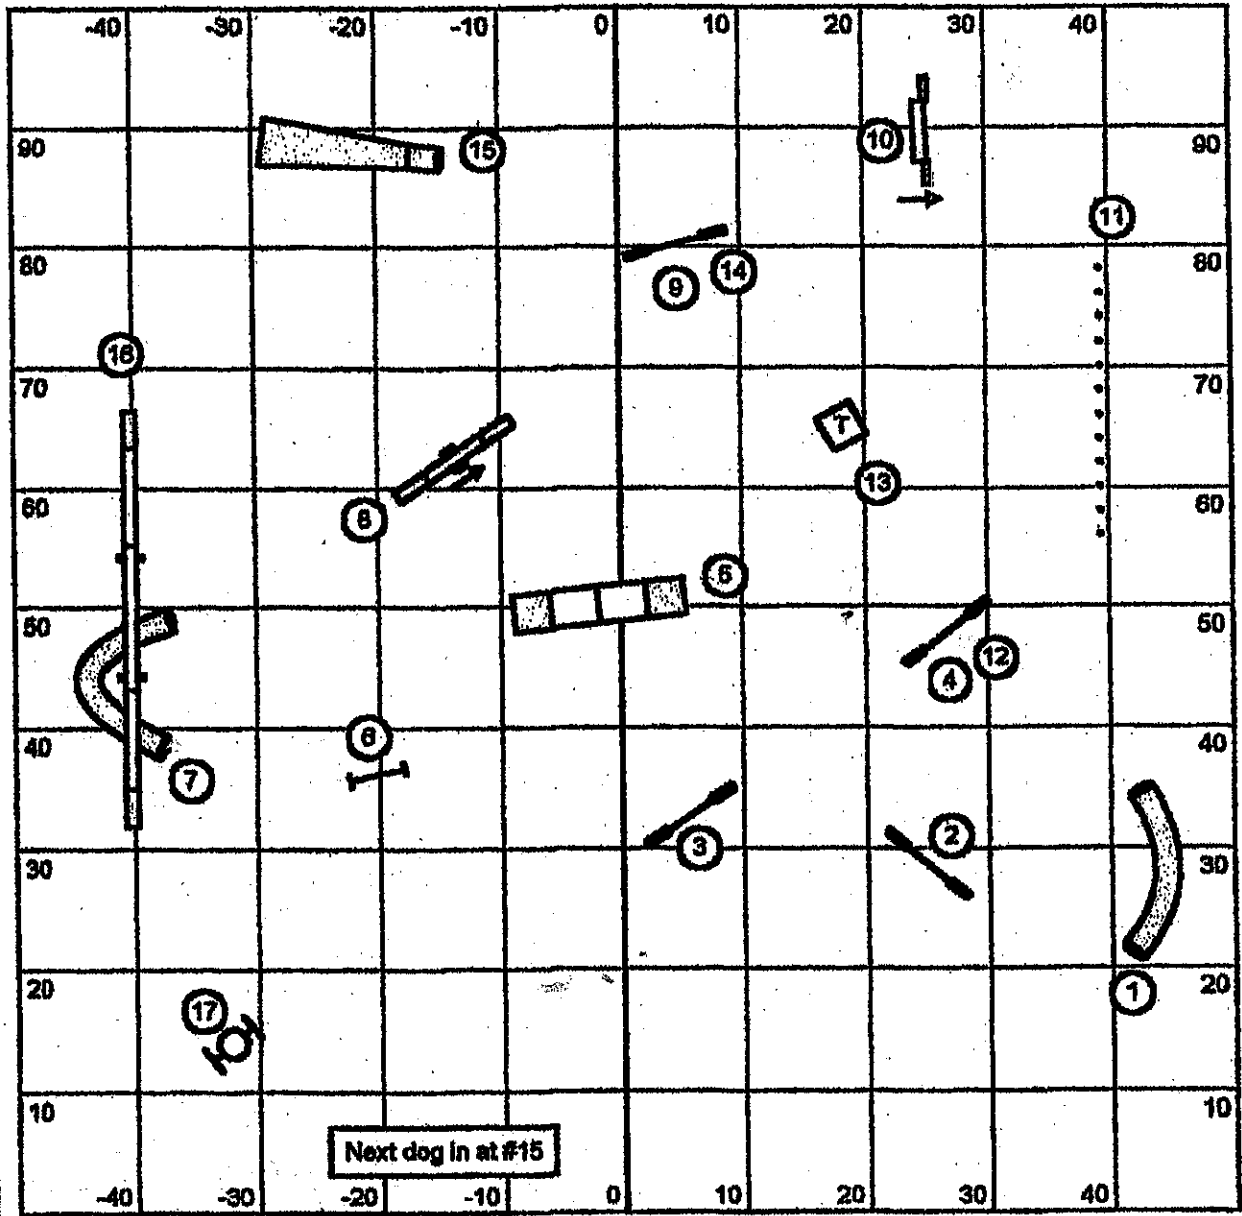

**Masters/PII/Veterans Standard**

July 17, 2016

SMART - Monterey, CA

Judge: Courtney Keys - Austin, TX

Next dog in at #15

Enter/Exit

e-timing in use

Enter/Exit

# Masters/Piil/Veterans Snooker

July 17, 2016

SMART - Monterey, CA

Judge: Courtney Keys - Austin, TX

Enter/Exit

e-timing in use

Enter/Exit

Finish jump  
 only live for time.

**Masters/Pill Pairs**  
 July 17, 2018  
 SMART - Monterey, CA  
 Judge: Courtney Keys - Austin, TX

Enter/Exit

e-timing in use

Enter/Exit

Masters/Pili/Veterans Gamblers

SMART

7/17/2016

Peggy Hammond

Gamble Times  
 12"/14" (8"P): 17 (18)  
 16"/18" (12"P): 16 (17)  
 22"/26" (16"/20"P): 15 (16)  
 Vet: CH +3

Start Jump  
 May take from either side  
 Counts for points

25 second opening, 1-2-3-5 system [13 pts. needed opening], aframe is 5, gamble is 20 pts.  
 may not do consecutive contacts (back to back is allowed)