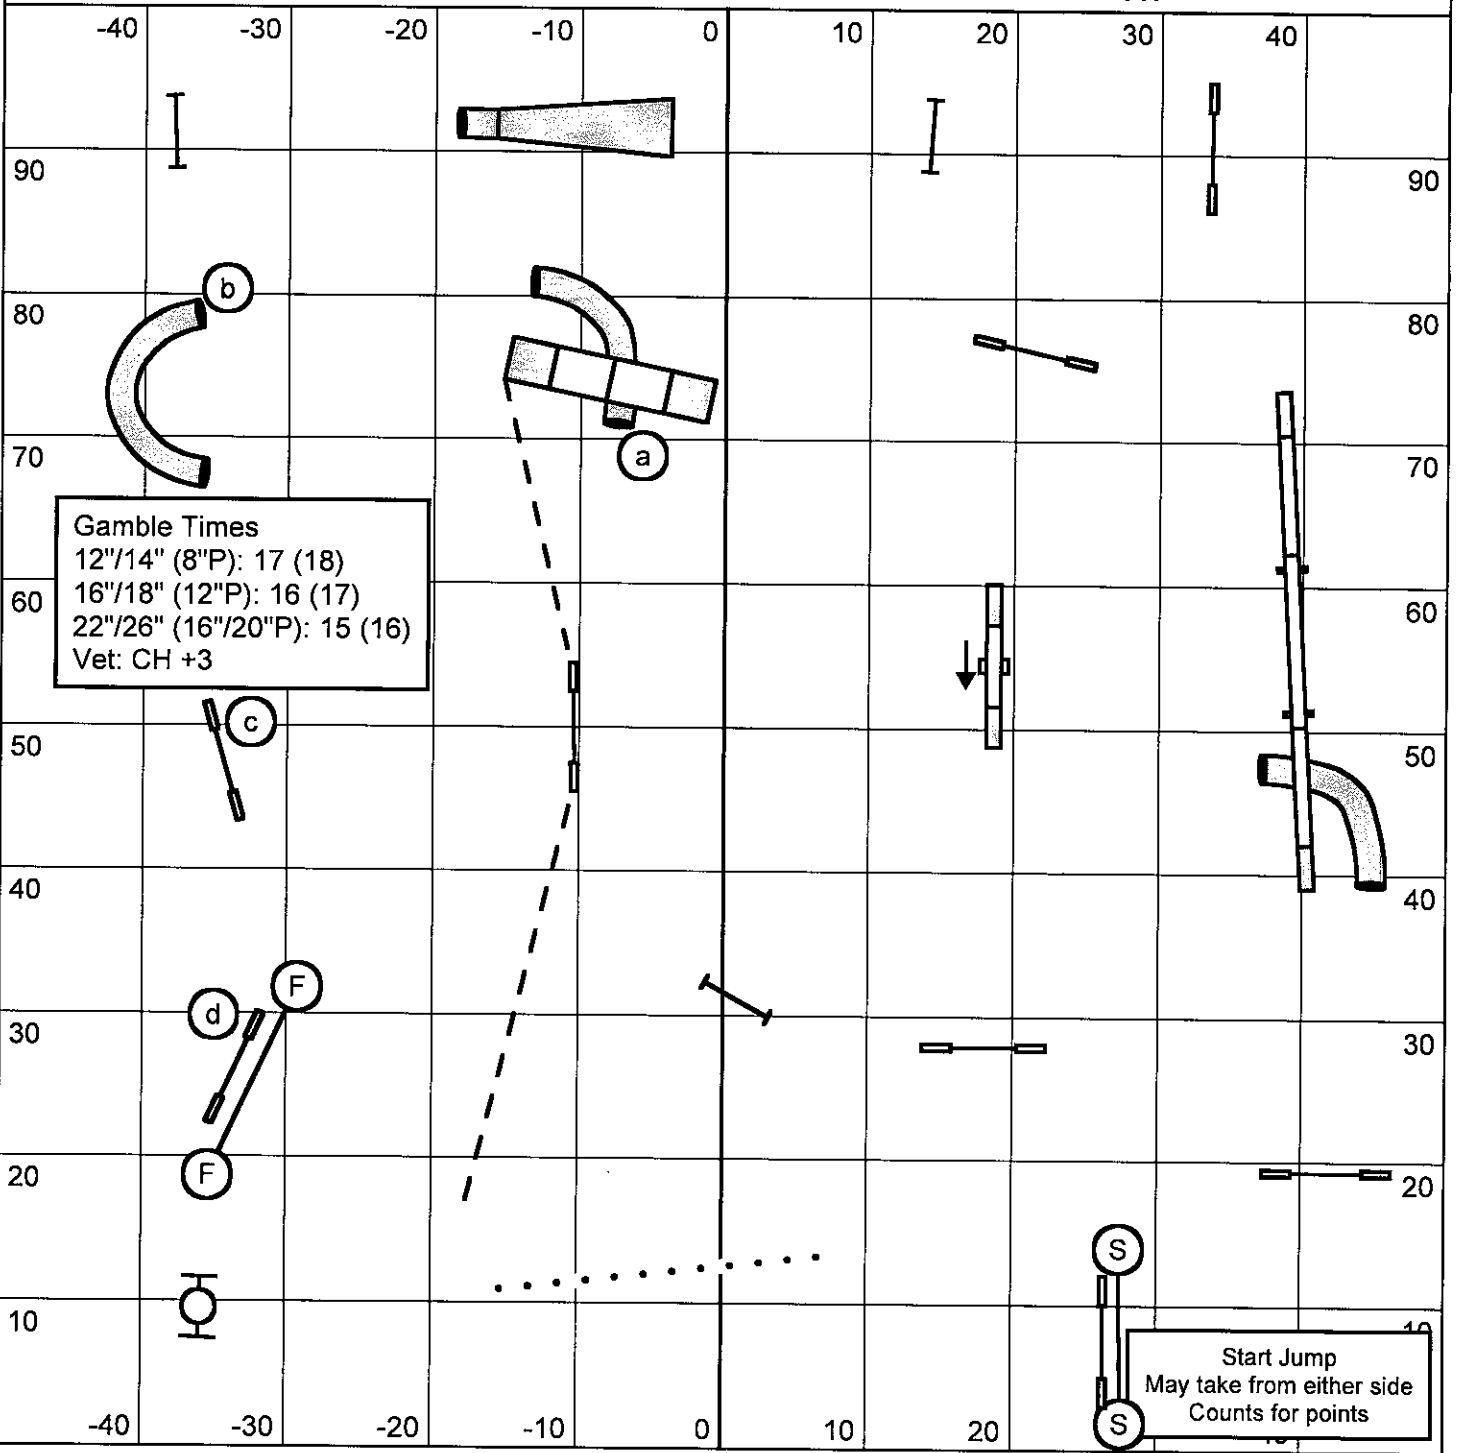

**Masters/Pill Pairs**  
 July 17, 2018  
 SMART - Monterey, CA  
 Judge: Courtney Keys - Austin, TX

Enter/Exit

e-timing in use

Enter/Exit

Masters/Pili/Veterans Gamblers

SMART

7/17/2016

Peggy Hammond

Gamble Times  
 12"/14" (8"P): 17 (18)  
 16"/18" (12"P): 16 (17)  
 22"/26" (16"/20"P): 15 (16)  
 Vet: CH +3

Start Jump  
 May take from either side  
 Counts for points

25 second opening, 1-2-3-5 system [13 pts. needed opening], aframe is 5, gamble is 20 pts.  
 may not do consecutive contacts (back to back is allowed)