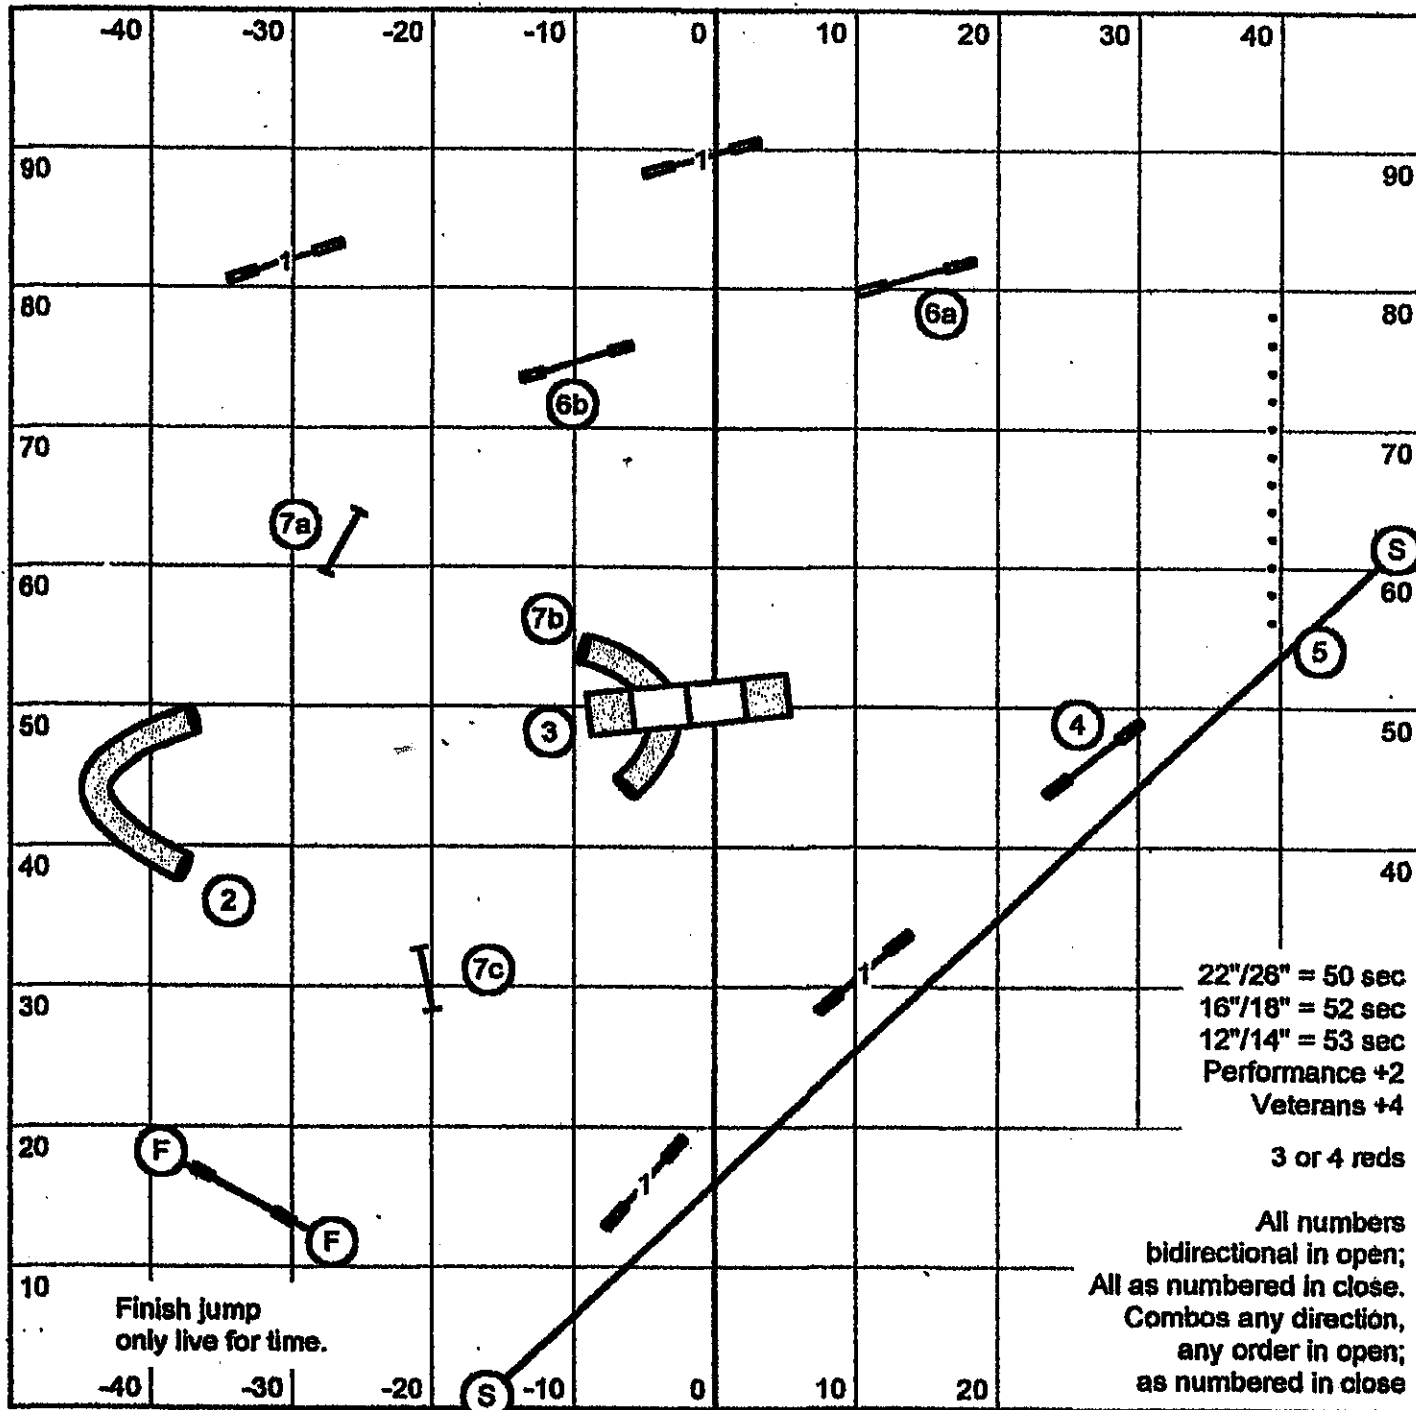

**Masters/PII/Veterans Standard**

July 17, 2016

SMART - Monterey, CA

Judge: Courtney Keys - Austin, TX

Next dog in at #15

Enter/Exit

e-timing in use

Enter/Exit

# Masters/Piil/Veterans Snooker

July 17, 2016

SMART - Monterey, CA

Judge: Courtney Keys - Austin, TX

Enter/Exit

e-timing in use

Enter/Exit

Finish jump  
 only live for time.

**Masters/Pill Pairs**  
 July 17, 2018  
 SMART - Monterey, CA  
 Judge: Courtney Keys - Austin, TX

Enter/Exit

e-timing in use

Enter/Exit

Masters/Pili/Veterans Gamblers

SMART

7/17/2016

Peggy Hammond

Gamble Times  
 12"/14" (8"P): 17 (18)  
 16"/18" (12"P): 16 (17)  
 22"/26" (16"/20"P): 15 (16)  
 Vet: CH +3

Start Jump  
 May take from either side  
 Counts for points

25 second opening, 1-2-3-5 system [13 pts. needed opening], aframe is 5, gamble is 20 pts.  
 may not do consecutive contacts (back to back is allowed)