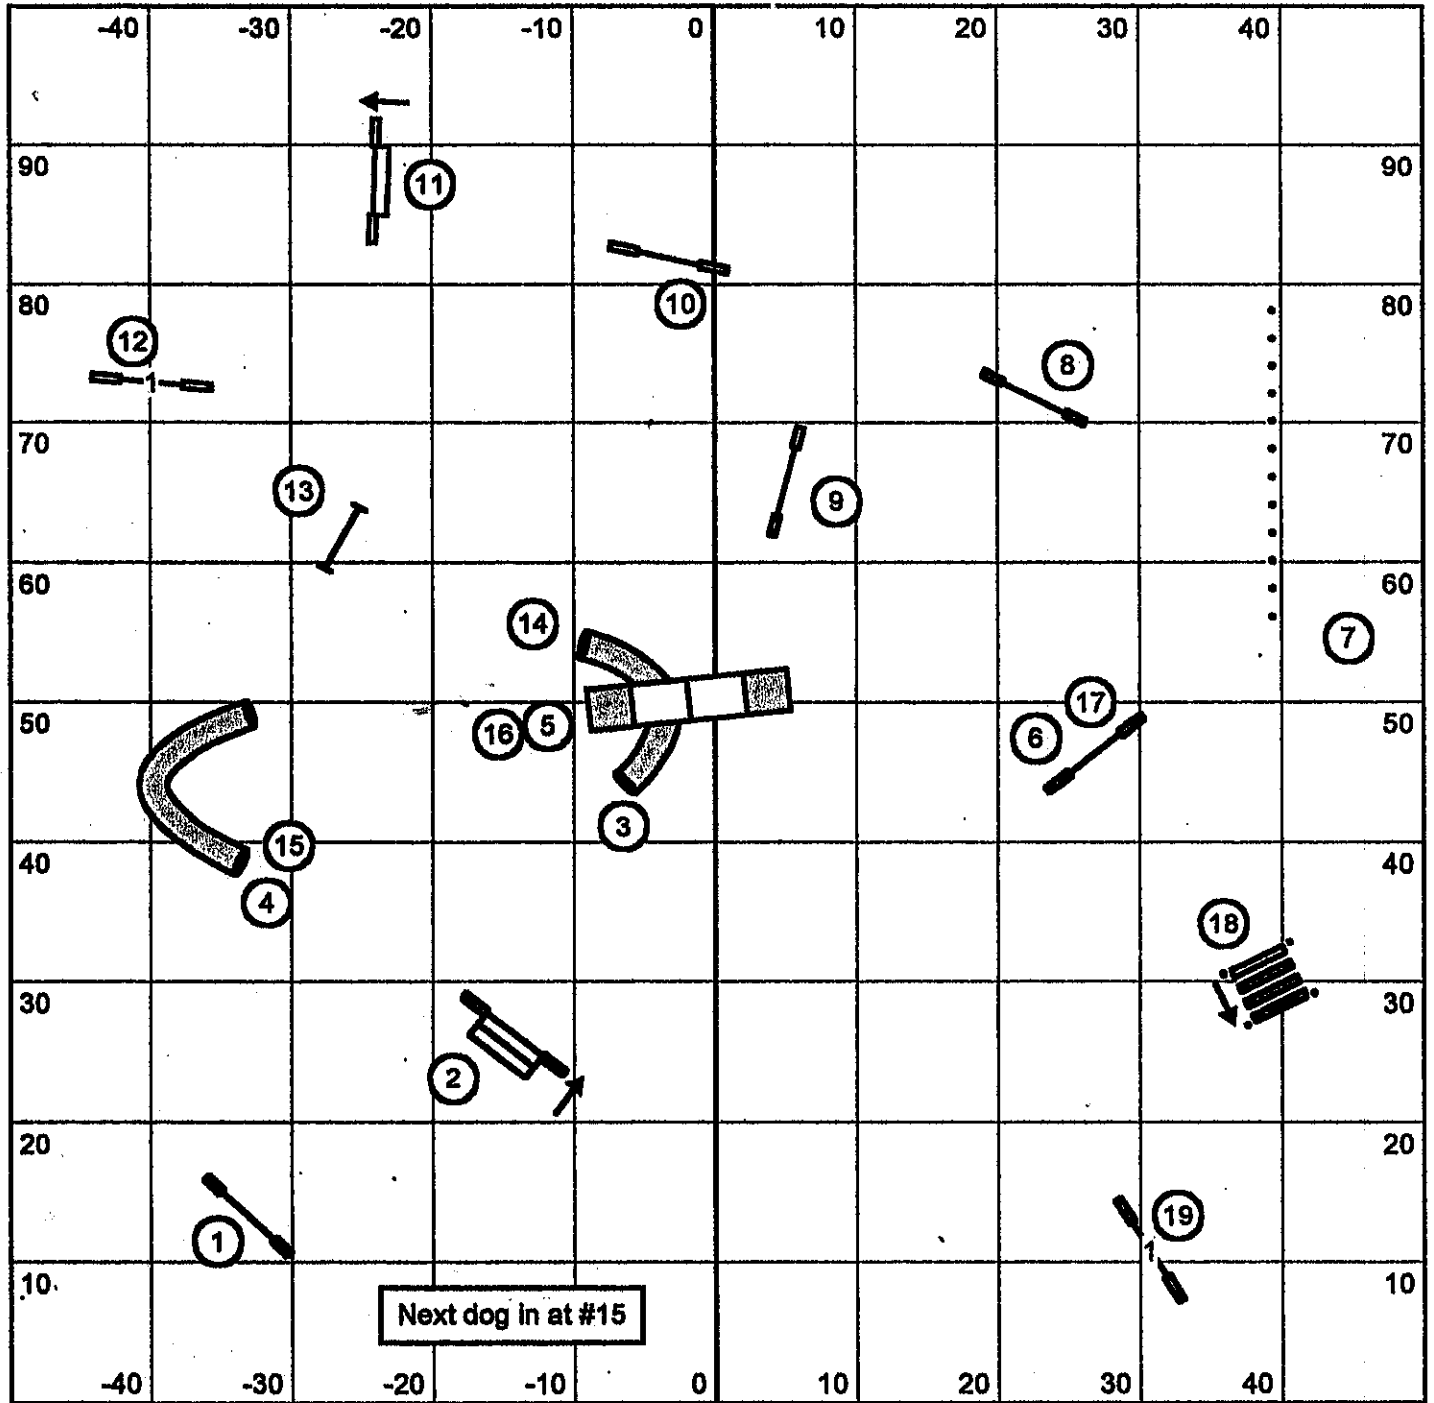

prevailing winds

Steeplechase / PSJ - R1 - SMART
 Saturday July 16, 2016
 Diana Wilkins

Enter/Exit

T/S

Enter/Exit

enter when the before you leaves the 2nd AFrame

Steeplechase/PSJ Round 2

July 17, 2016

SMART - Monterey, CA

Judge: Courtney Keys - Austin, TX

Next dog in at #15

Enter/Exit

e-timing in use

Enter/Exit