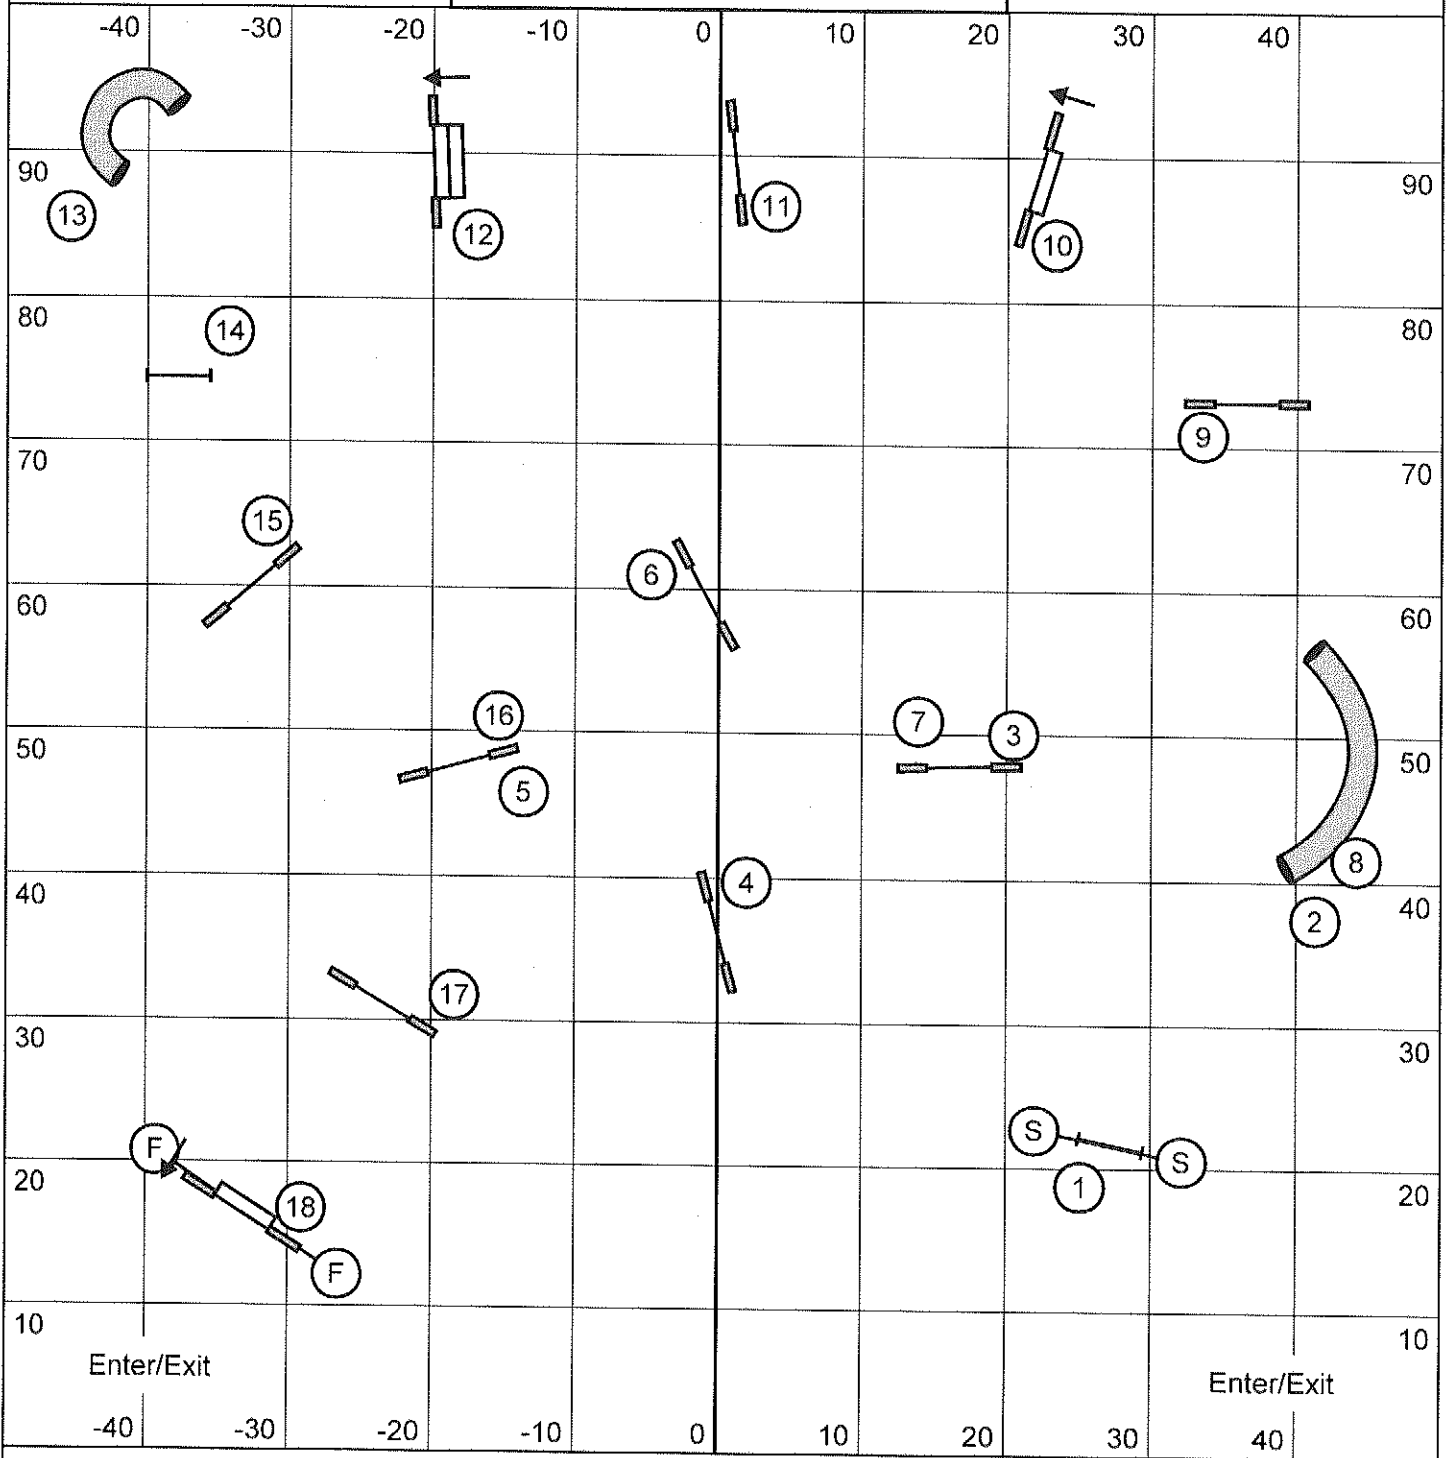

Advanced / PII Standard - SMART

Sunday, July 21, 2013

Diana Wilkins

Enter the ring from the left when the dog before you is on the teeter.

Advanced / PII Jumpers - SMART

Sunday, July 21, 2013

Diana Wilkins

Enter the ring when the dog before enters #13 tunnel