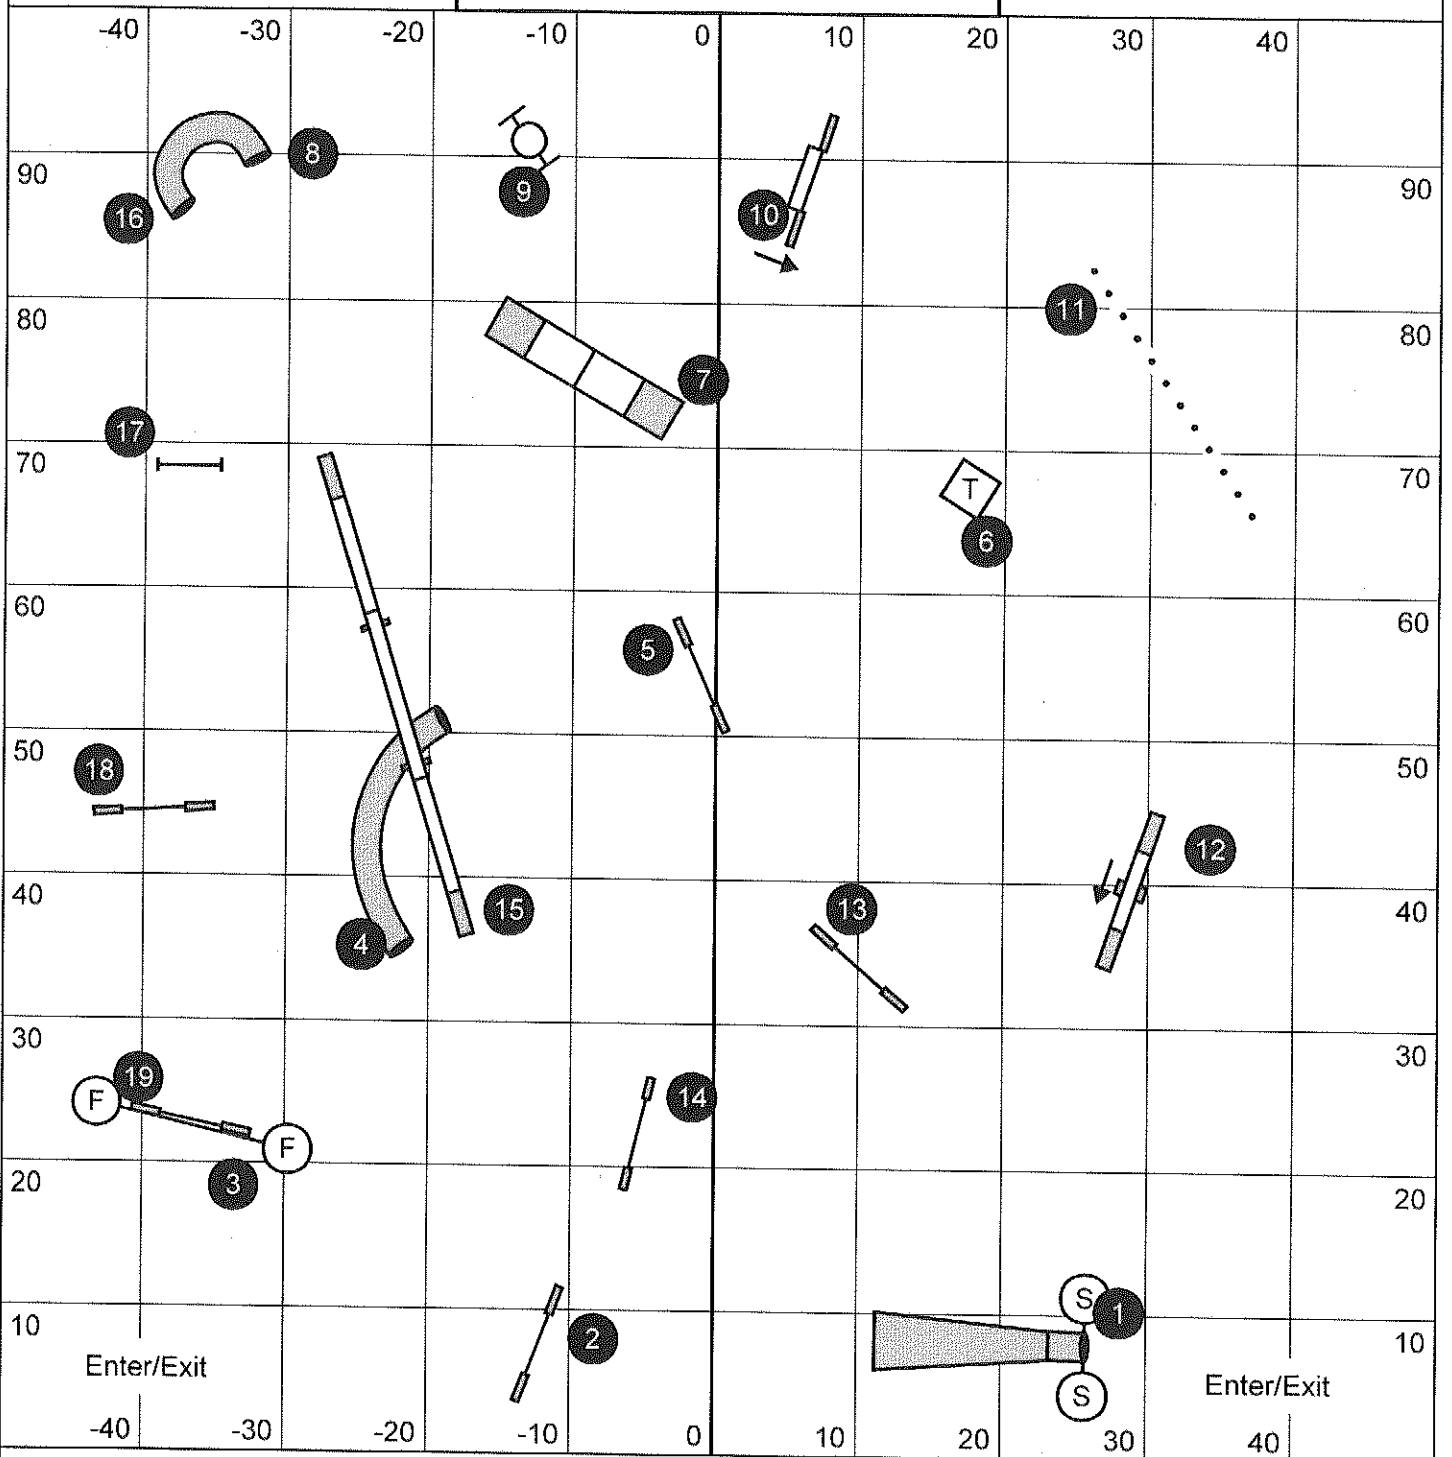

Advanced / PII Standard - SMART

Sunday, July 21, 2013

Diana Wilkins

Enter the ring from the left when the dog before you is on the teeter.

Advanced / PII Jumpers - SMART

Sunday, July 21, 2013

Diana Wilkins

Enter the ring when the dog before enters #13 tunnel