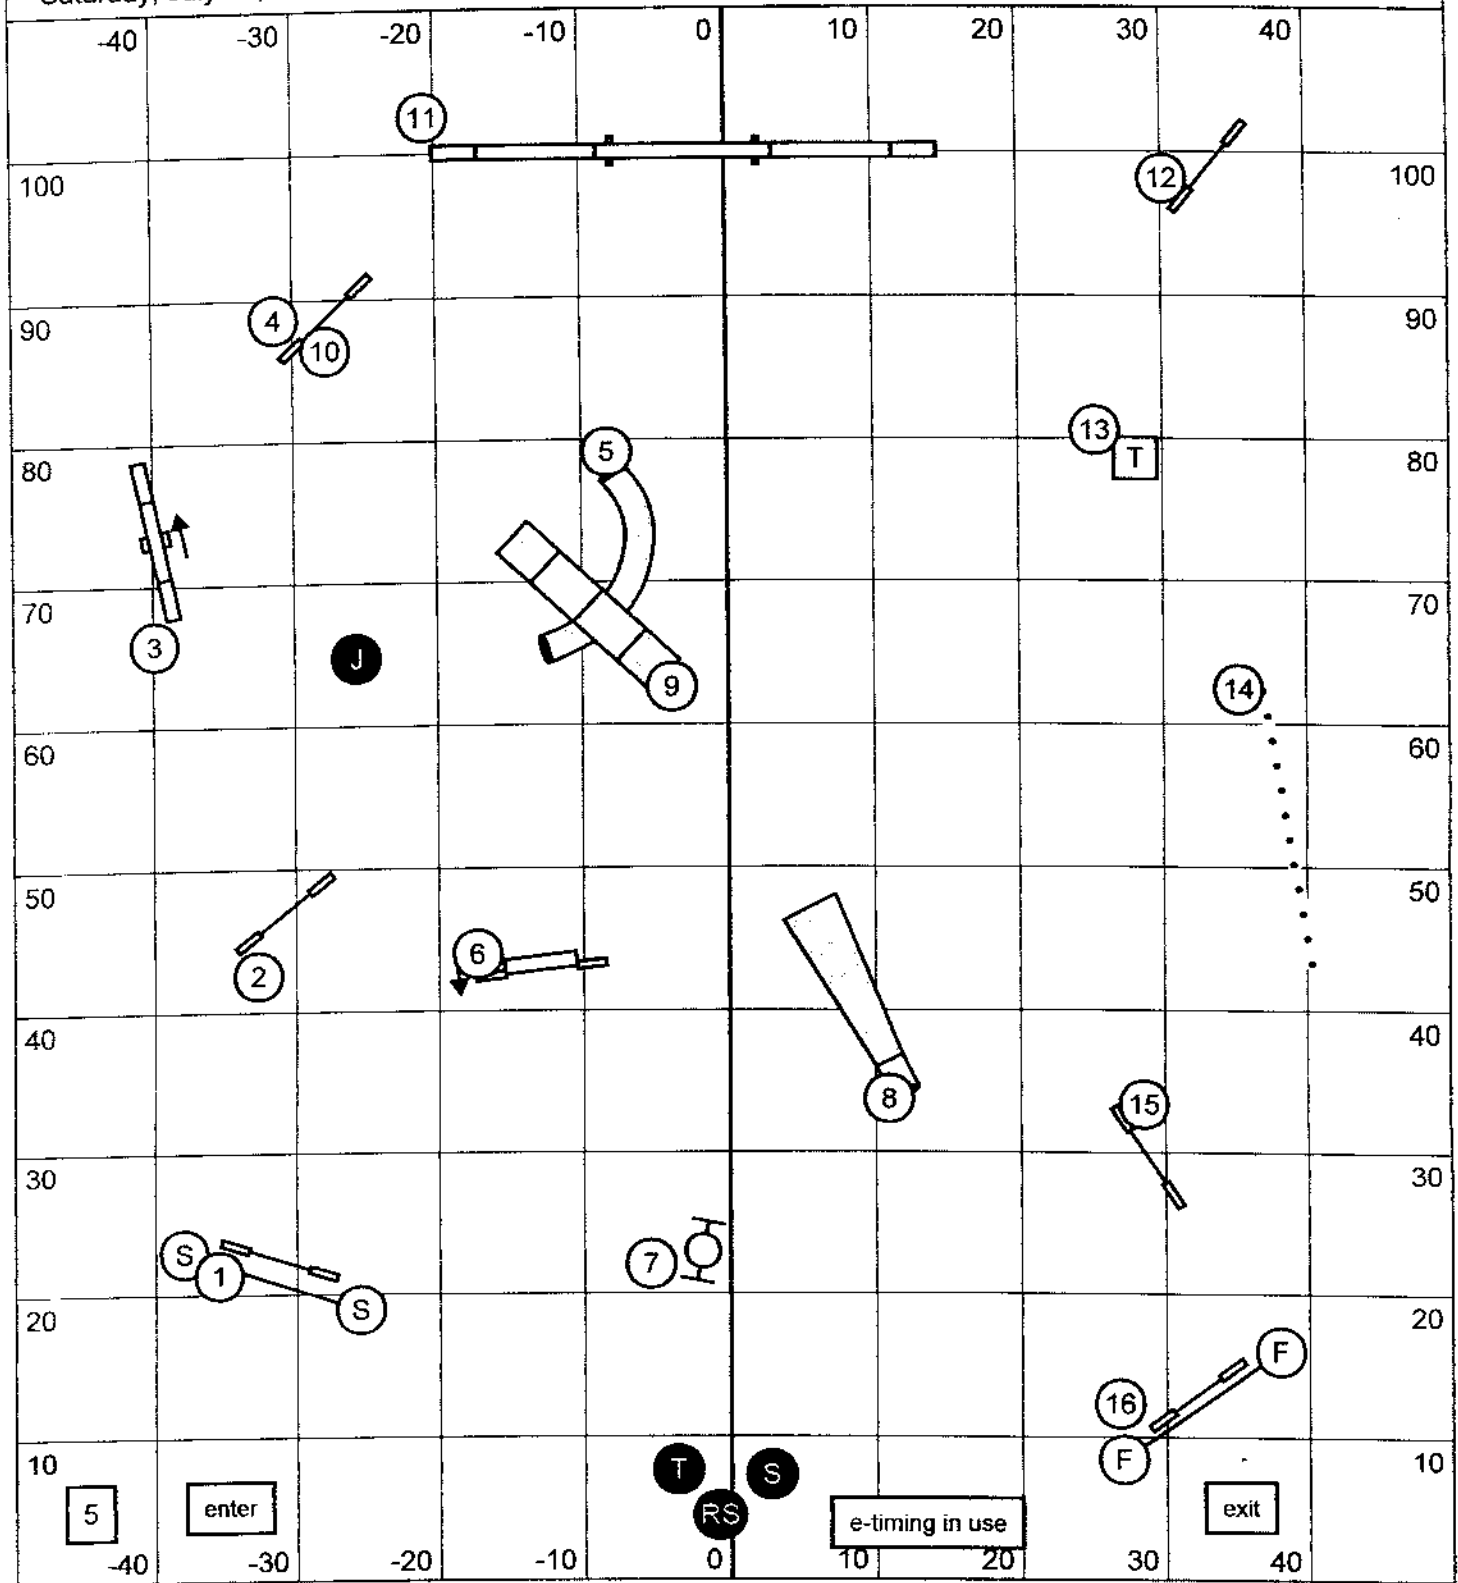

Saturday, July 17, 2010

Starter/PI Standard

SMART, CA  
Agility on the Greens II

next dog on line when  
previous dog is at #13

judge- Rich Deppe- CA

Saturday, July 17, 2010

Starter/PI Gamblers

SMART, CA  
Agility on the Greens II

next dog on line when previous  
dog has started the gamble

directional control  
judge- Rich Deppe- CA

Saturday, July 17, 2010

Starter/PI Snooker

SMART, CA  
Agility on the Greens II

next dog on line when  
previous dog is in close

standard snooker  
judge- Rich Deppe- CA

Saturday, July 17, 2010

Starter/PI Jumpers

SMART, CA  
Agility on the Greens II

next dog on line when  
previous dog is at #11

standard snooker  
judge- Rich Deppe- CA