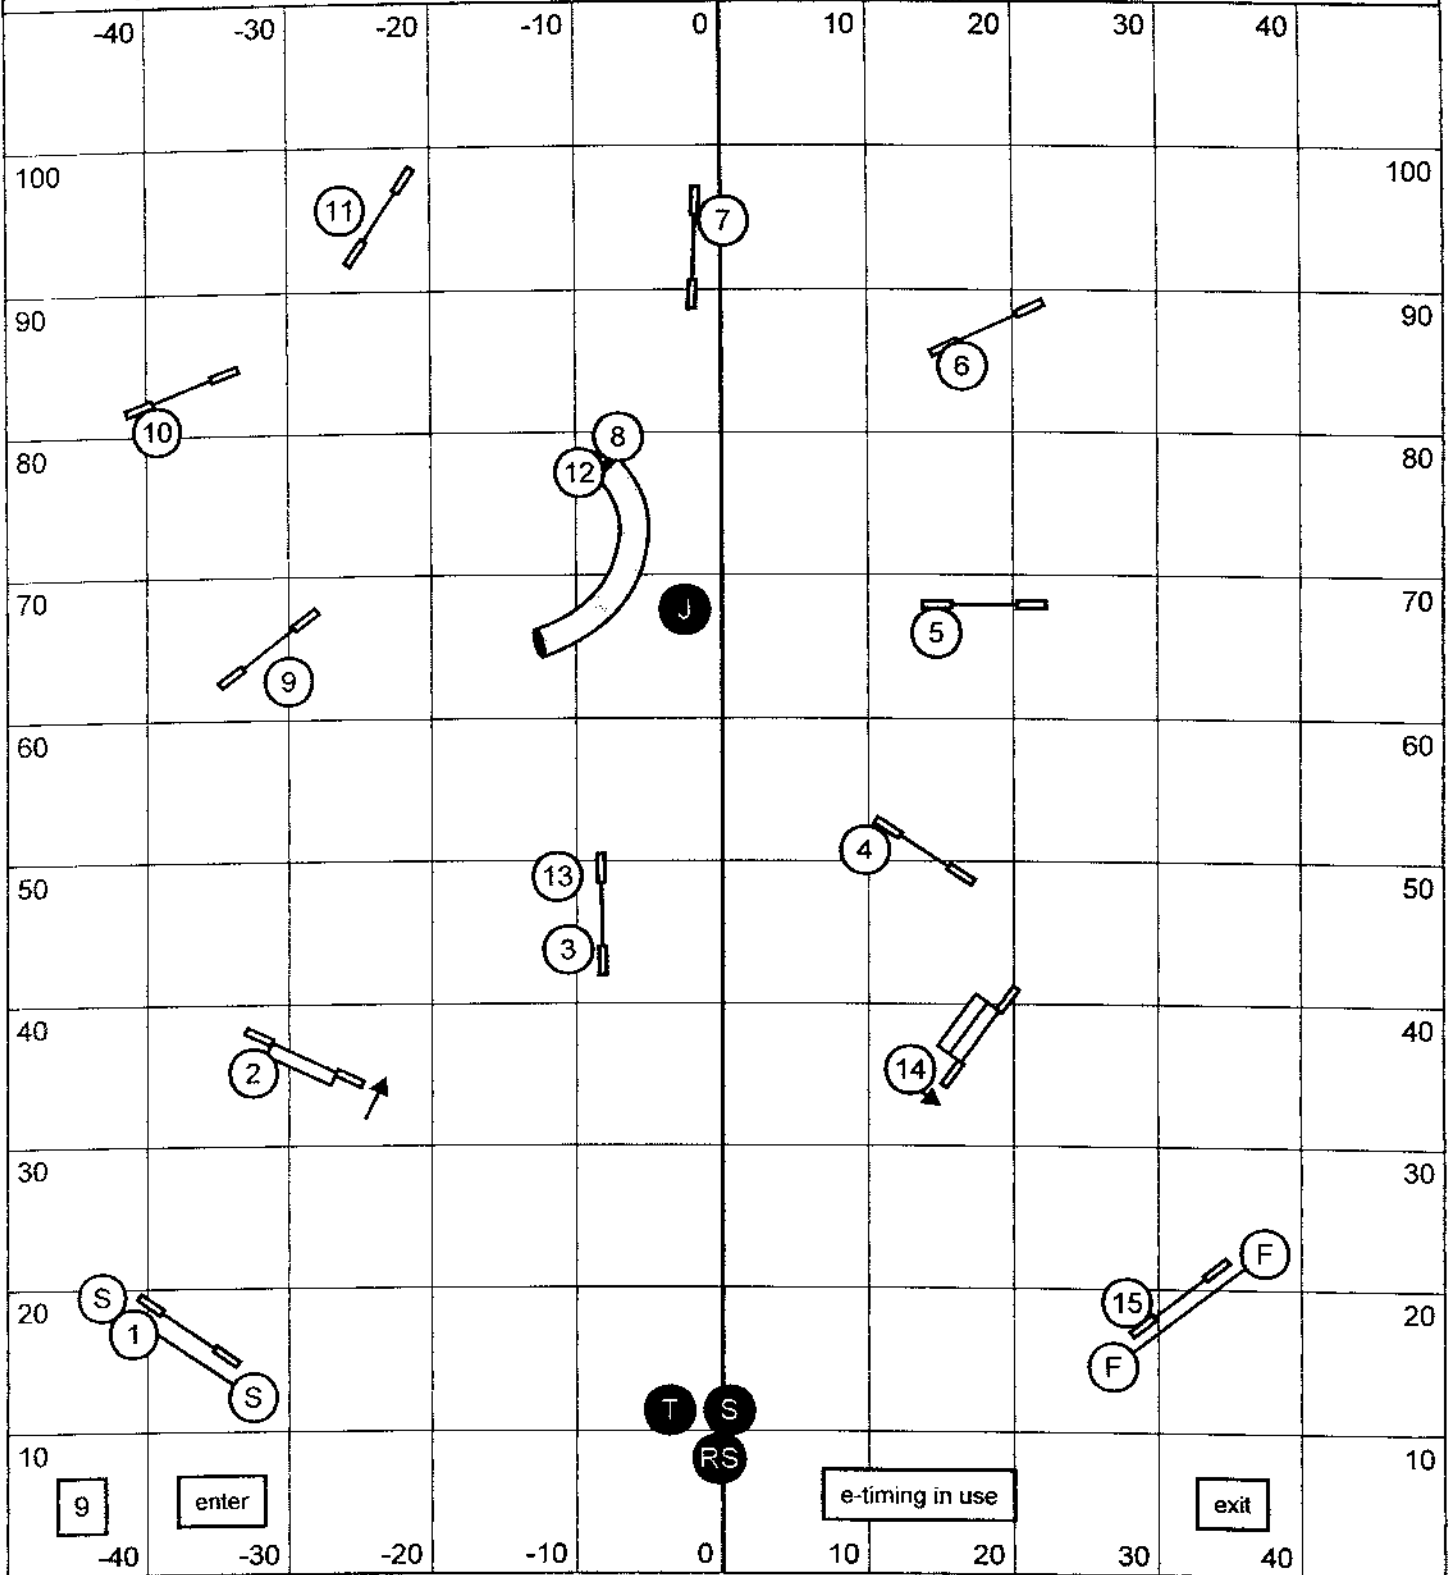

Saturday, July 17, 2010

Starter/PI Standard

SMART, CA  
Agility on the Greens II

next dog on line when  
previous dog is at #13

judge- Rich Deppe- CA

Saturday, July 17, 2010

Starter/PI Gamblers

SMART, CA  
Agility on the Greens II

next dog on line when previous  
dog has started the gamble

directional control  
judge- Rich Deppe- CA

Saturday, July 17, 2010

Starter/PI Snooker

SMART, CA  
Agility on the Greens II

next dog on line when  
previous dog is in close

standard snooker  
judge- Rich Deppe- CA

Saturday, July 17, 2010

Starter/PI Jumpers

SMART, CA  
Agility on the Greens II

next dog on line when  
previous dog is at #11

standard snooker  
judge- Rich Deppe- CA