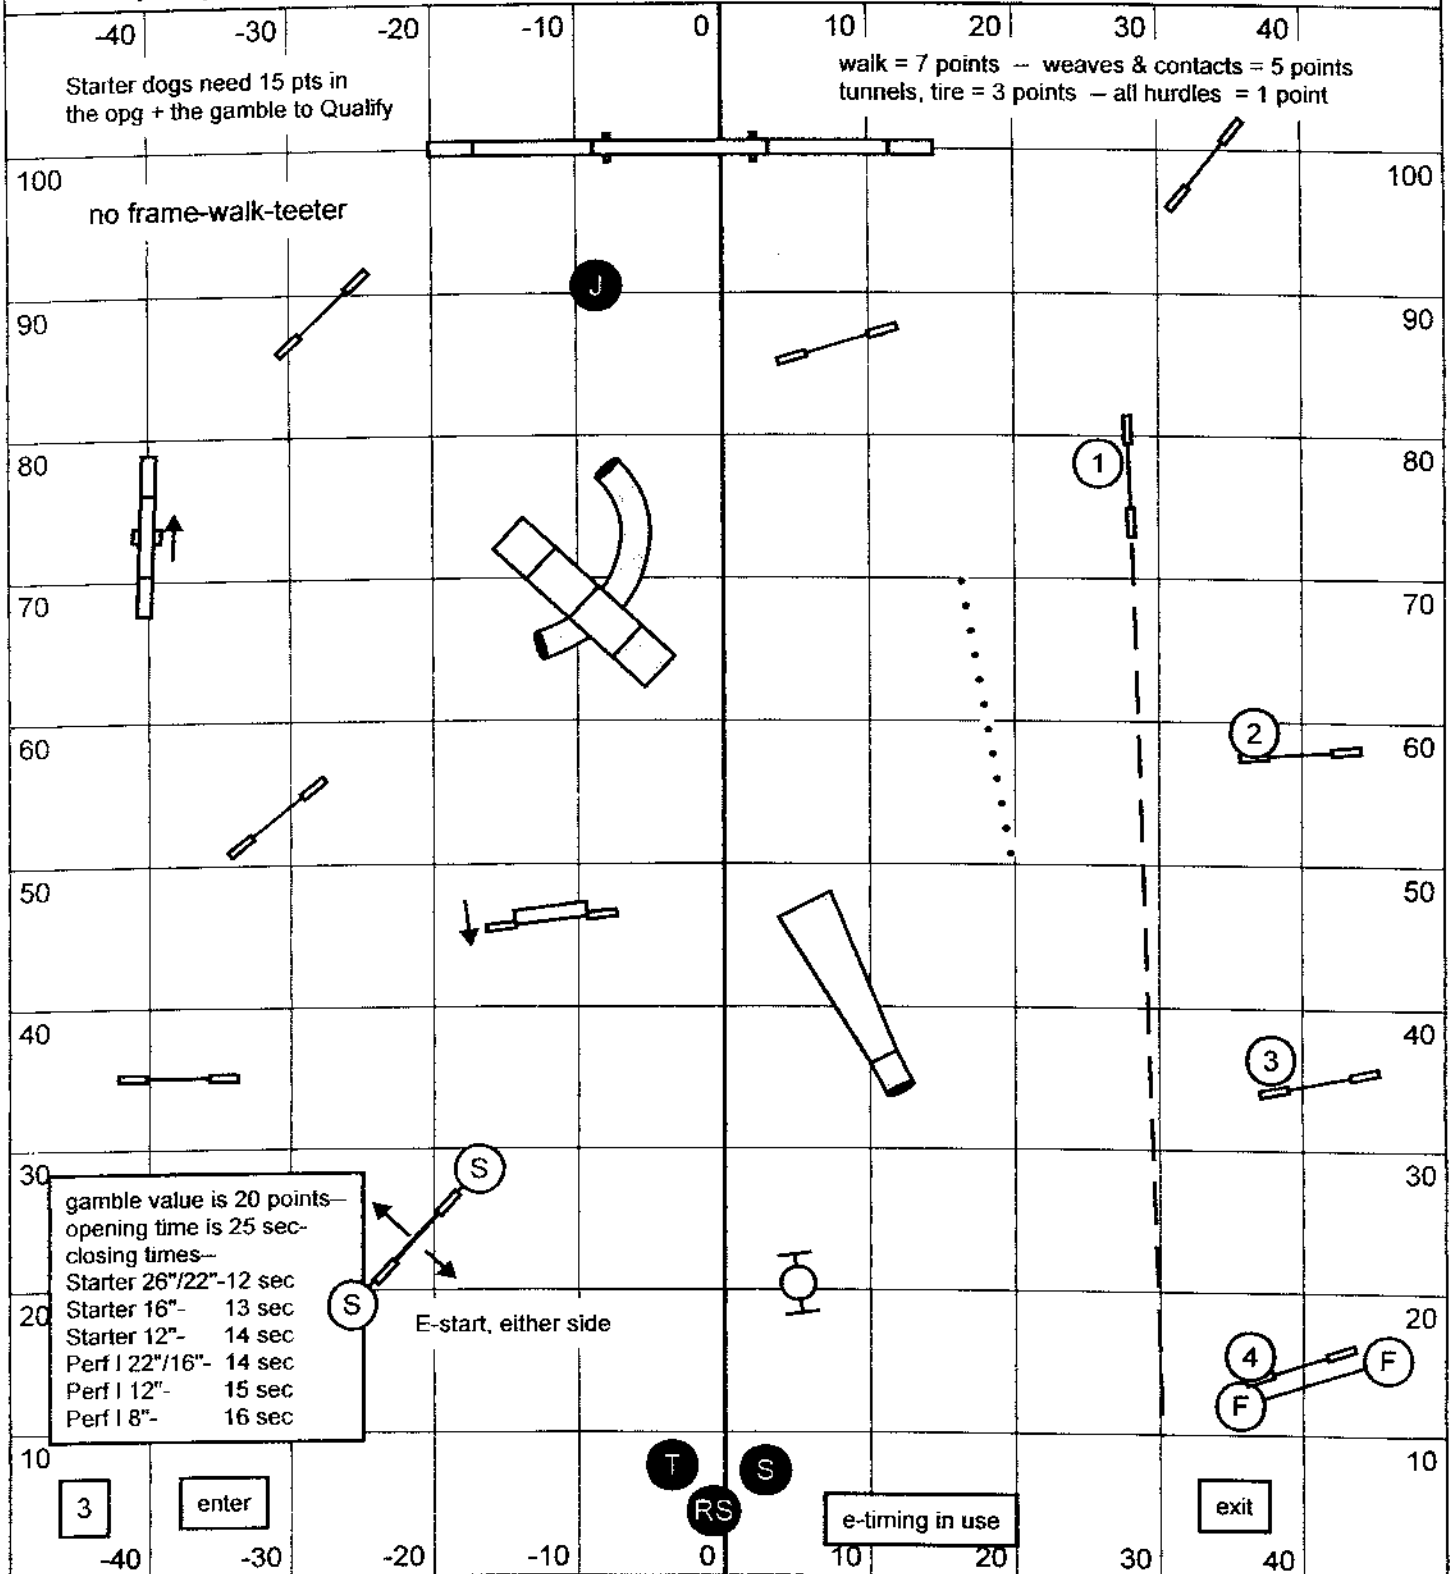

Saturday, July 17, 2010

Starter/PI Standard

SMART, CA  
Agility on the Greens II

next dog on line when  
previous dog is at #13

judge- Rich Deppe- CA

Saturday, July 17, 2010

Starter/PI Gamblers

SMART, CA  
Agility on the Greens II

next dog on line when previous  
dog has started the gamble

directional control  
judge- Rich Deppe- CA

Saturday, July 17, 2010

Starter/PI Snooker

SMART, CA  
Agility on the Greens II

next dog on line when  
previous dog is in close

standard snooker  
judge- Rich Deppe- CA

Saturday, July 17, 2010

Starter/PI Jumpers

SMART, CA  
Agility on the Greens II

next dog on line when  
previous dog is at #11

standard snooker  
judge- Rich Deppe- CA