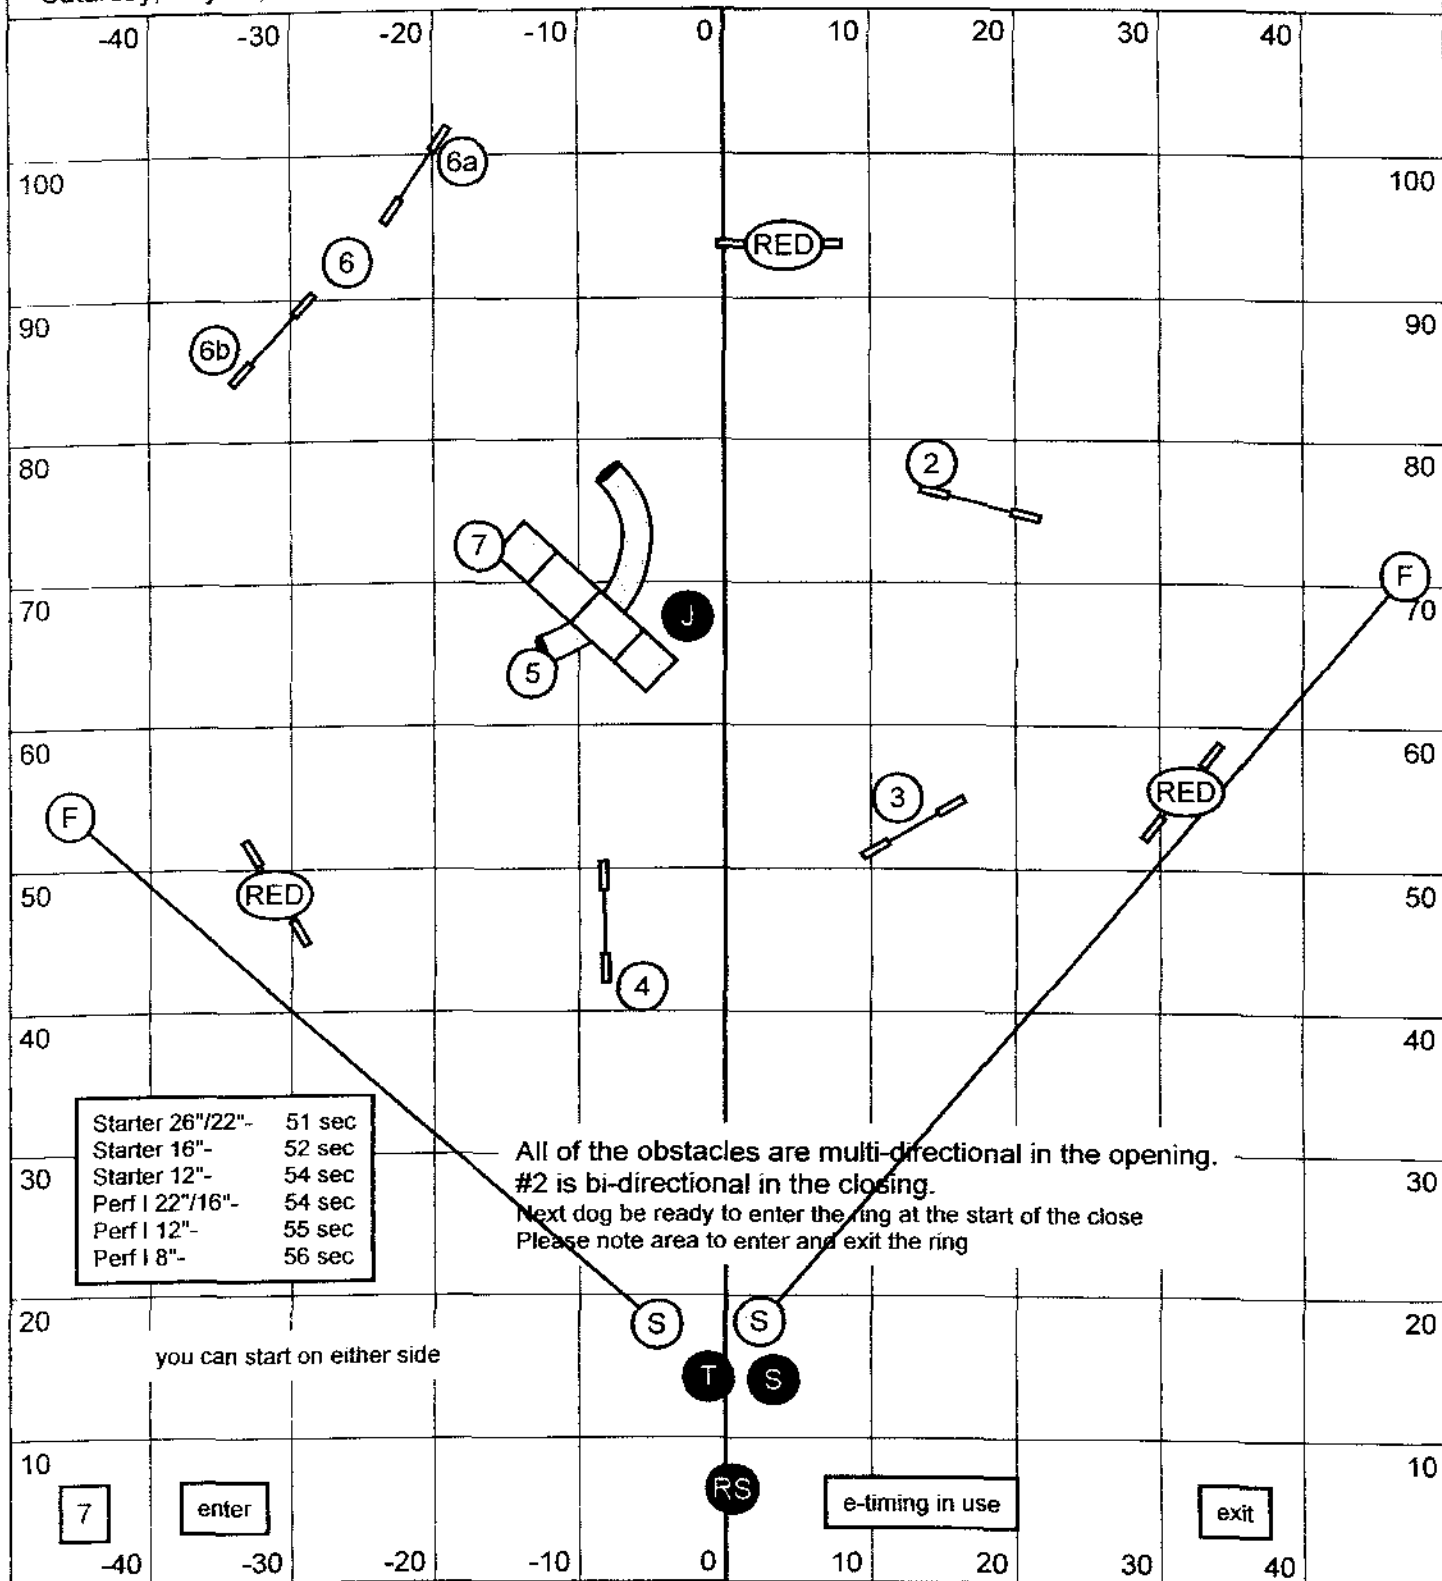

Saturday, July 17, 2010

Starter/PI Standard

SMART, CA  
Agility on the Greens II

next dog on line when  
previous dog is at #13

judge- Rich Deppe- CA

Saturday, July 17, 2010

Starter/PI Gamblers

SMART, CA  
Agility on the Greens II

next dog on line when previous  
dog has started the gamble

directional control  
judge- Rich Deppe- CA

Saturday, July 17, 2010

Starter/PI Snooker

SMART, CA  
Agility on the Greens II

next dog on line when  
previous dog is in close

standard snooker  
judge- Rich Deppe- CA

Saturday, July 17, 2010

Starter/PI Jumpers

SMART, CA  
Agility on the Greens II

next dog on line when  
previous dog is at #11

standard snooker  
judge- Rich Deppe- CA