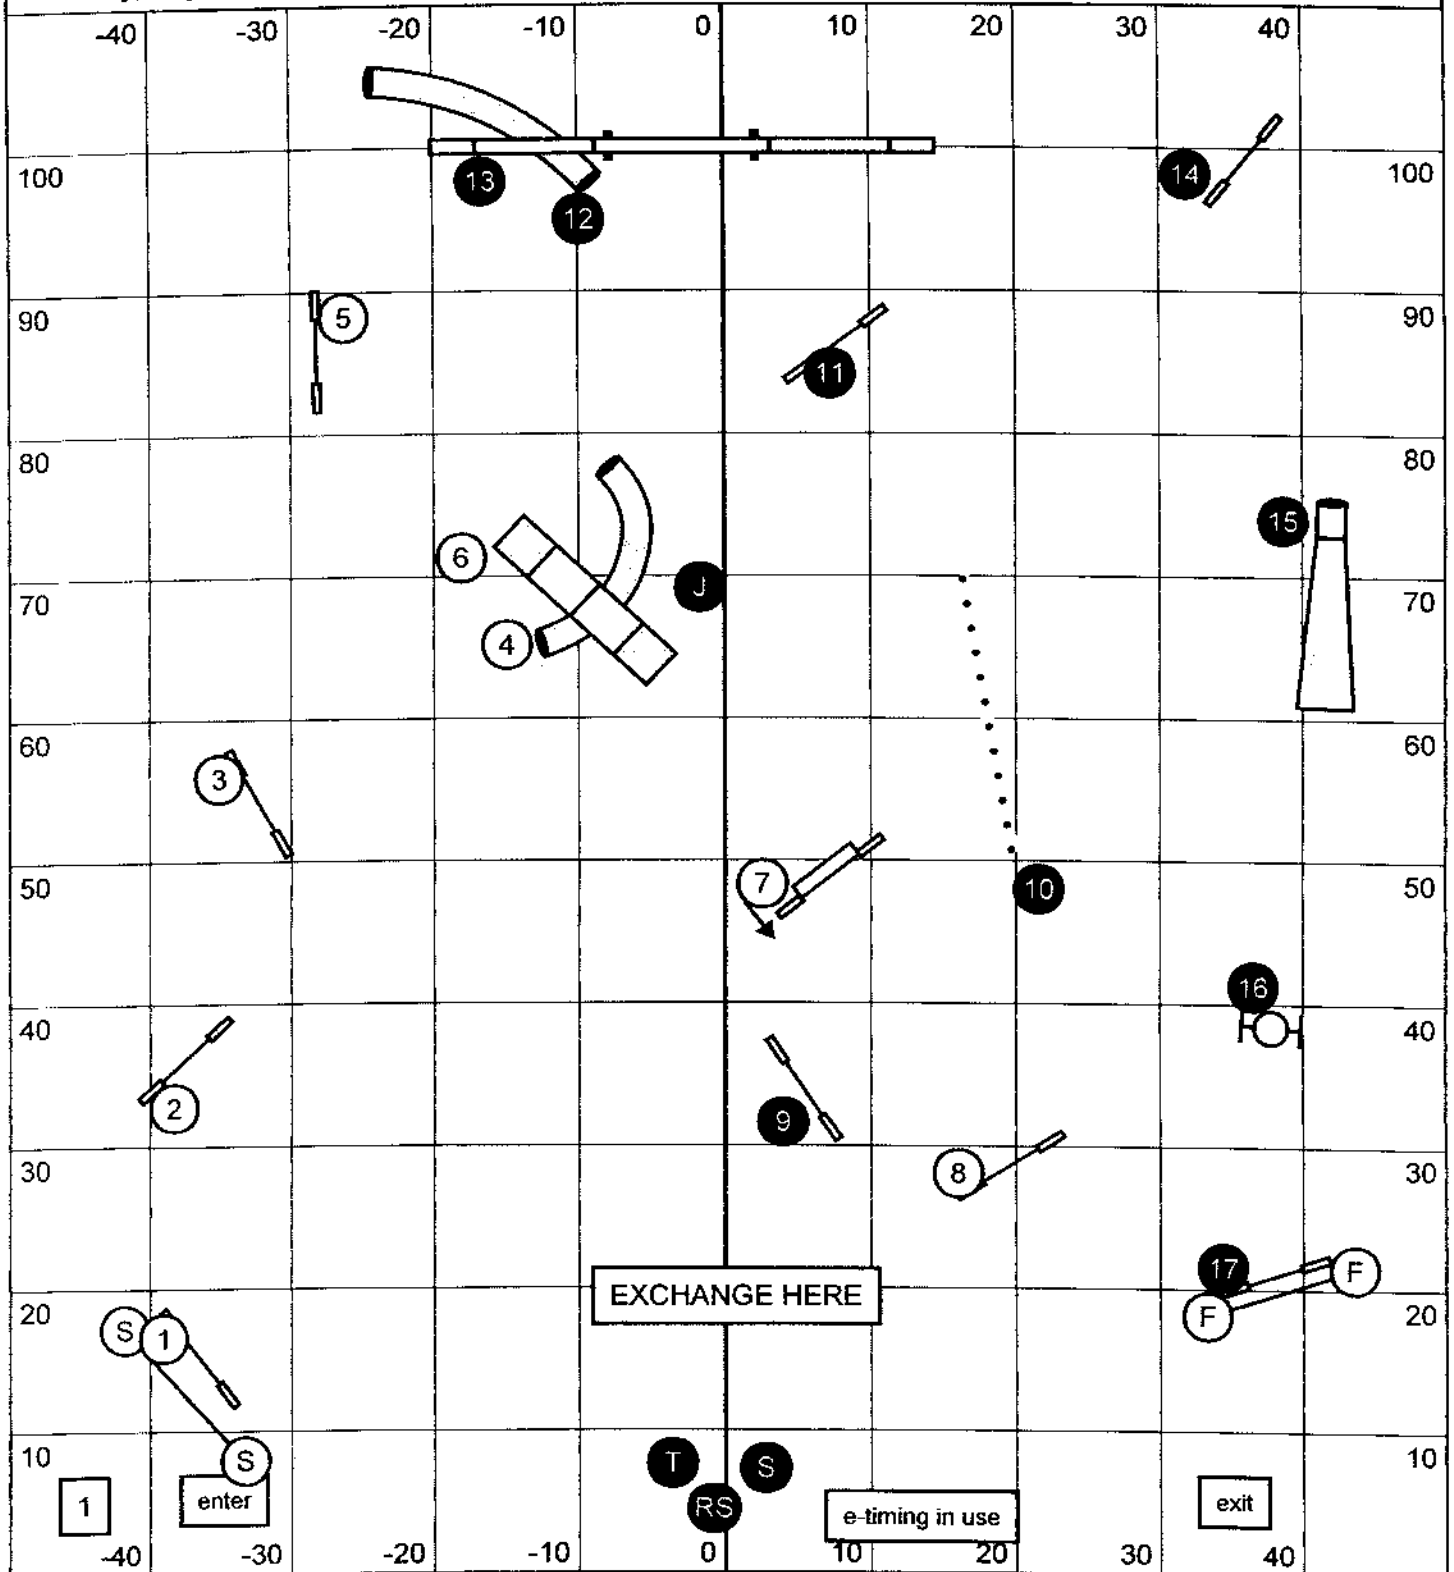

Salinas-Monterey Agility Racing Team - SMART

Judge: Anne Platt

Master/ Pill Pairs

July 16, 2010

Mixed height pairs can choose their half - just tell the gate steward.

First half = light circled numbers; second half = dark circled numbers.

Advanced & Perf. II Pairs Relay - SMART - Friday, July 16, 2010 - Jelinda Pepper

First dog runs # 1-9; Second dog runs # 10-end.
Mixed height pairs announced in briefing.

Friday, July 16, 2010

Starter/PI Pairs Relay

SMART, CA
Agility on the Greens II

next pair on line when previous
pair is just finishing

judge- Rich Deppe- CA