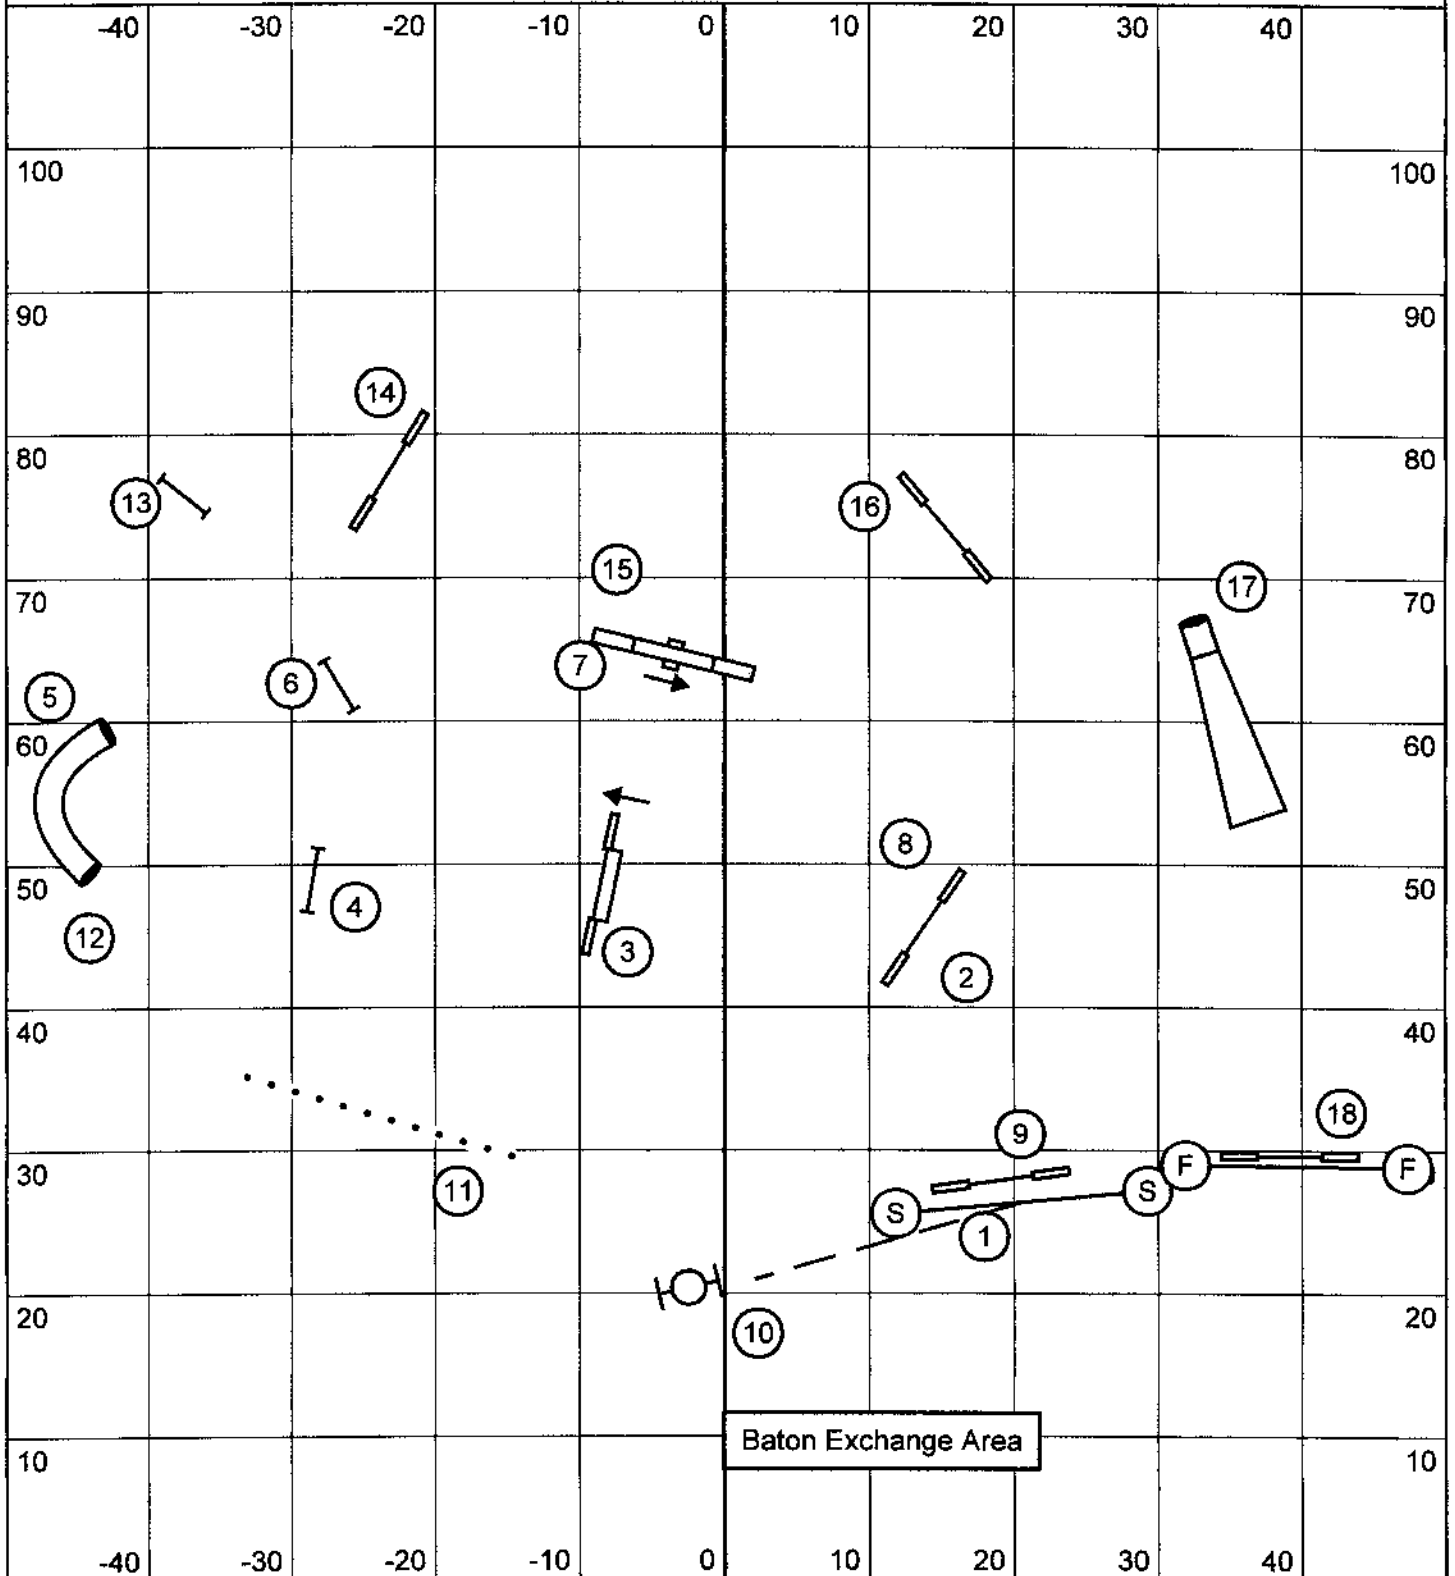

Salinas-Monterey Agility Racing Team - SMART

Judge: Anne Platt

Master/ Pill Pairs

July 16, 2010

Mixed height pairs can choose their half - just tell the gate steward.

First half = light circled numbers; second half = dark circled numbers.

Advanced & Perf. II Pairs Relay - SMART - Friday, July 16, 2010 - Jelinda Pepper

First dog runs # 1-9; Second dog runs # 10-end.
Mixed height pairs announced in briefing.

Friday, July 16, 2010

Starter/PI Pairs Relay

SMART, CA
Agility on the Greens II

next pair on line when previous
pair is just finishing

judge- Rich Deppe- CA