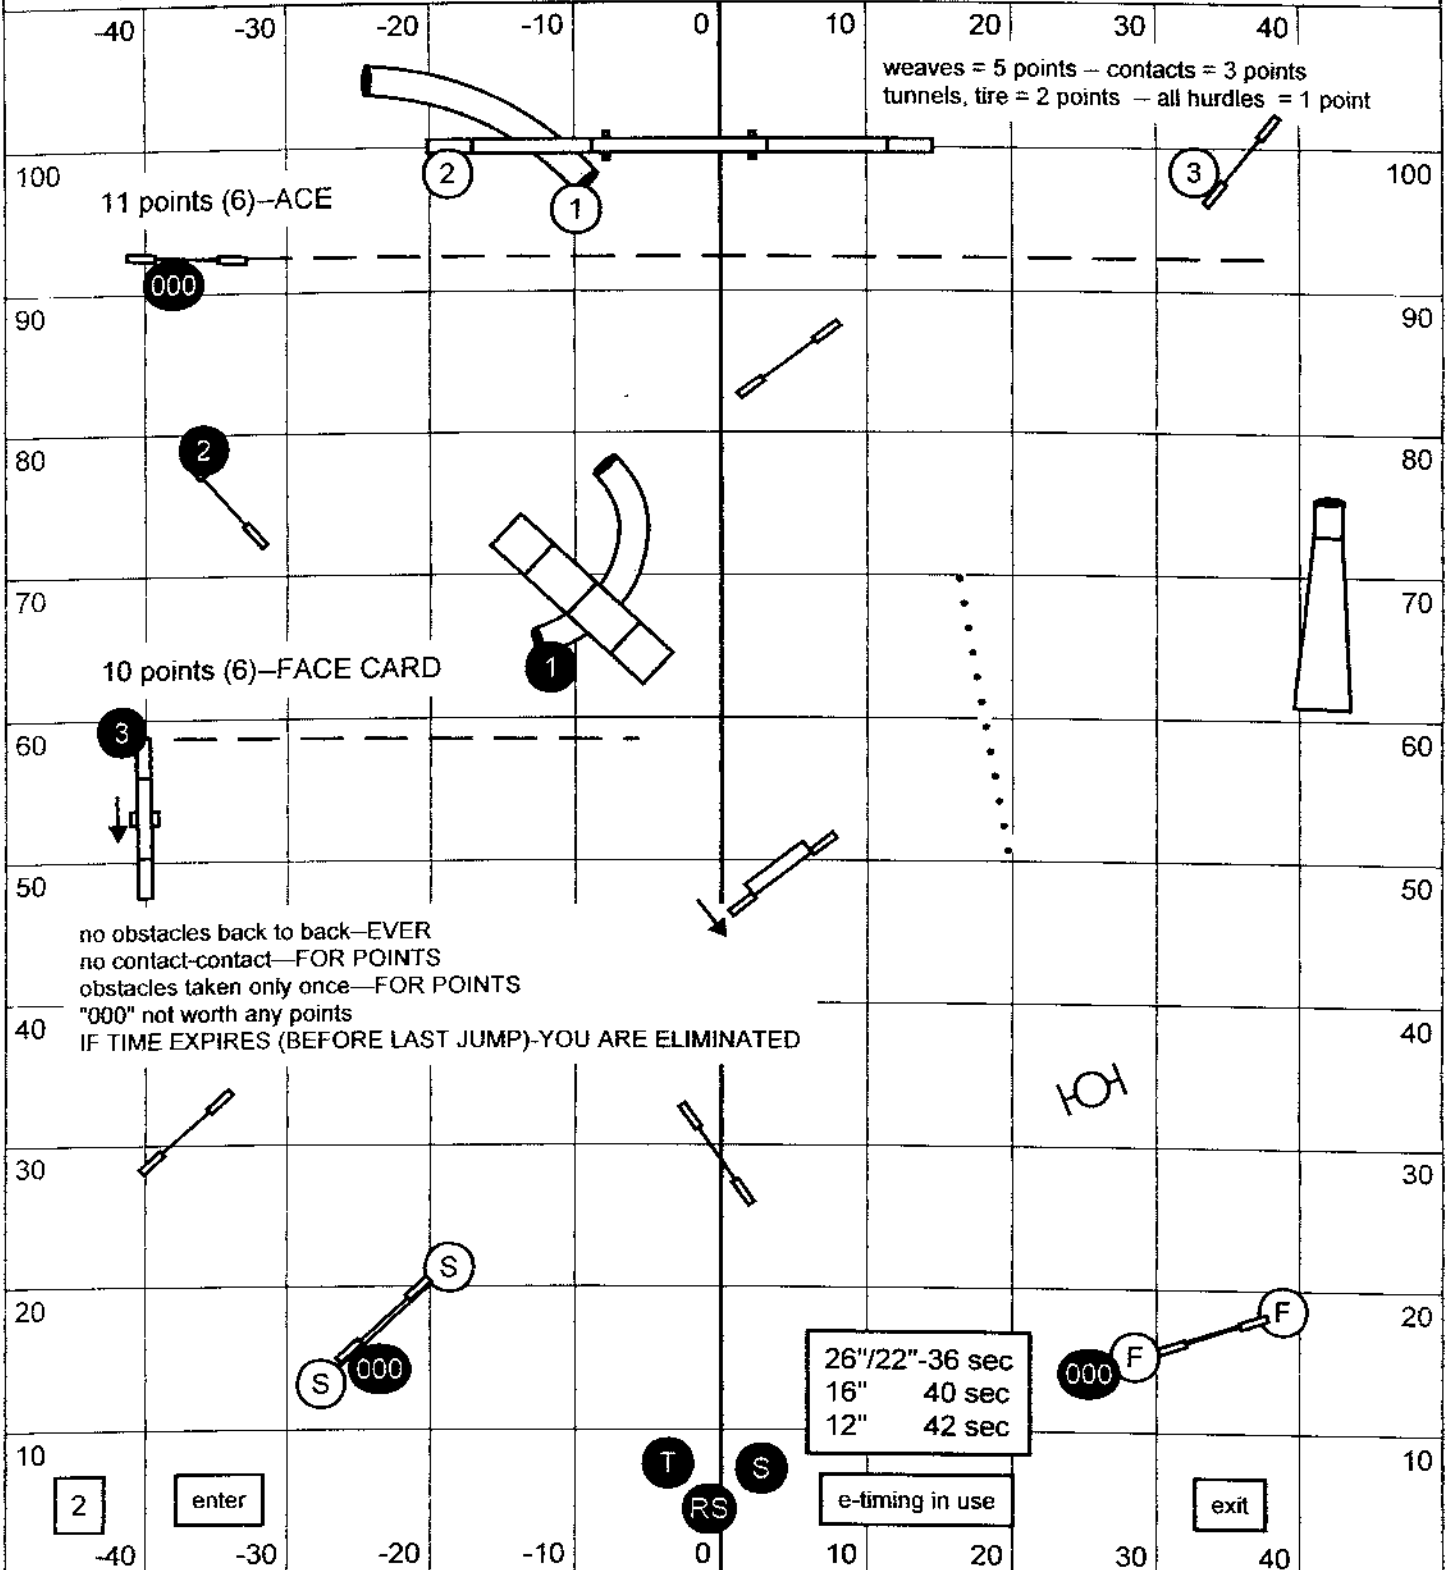

Salinas-Monterey Agility Racing Team - SMART

Judge: Anne Platt

Strategic Pairs

July 17, 2010

Friday, July 16, 2010

BlackJack

SMART, CA
Agility on the Greens II

next dog on line when previous
dog is just finishing