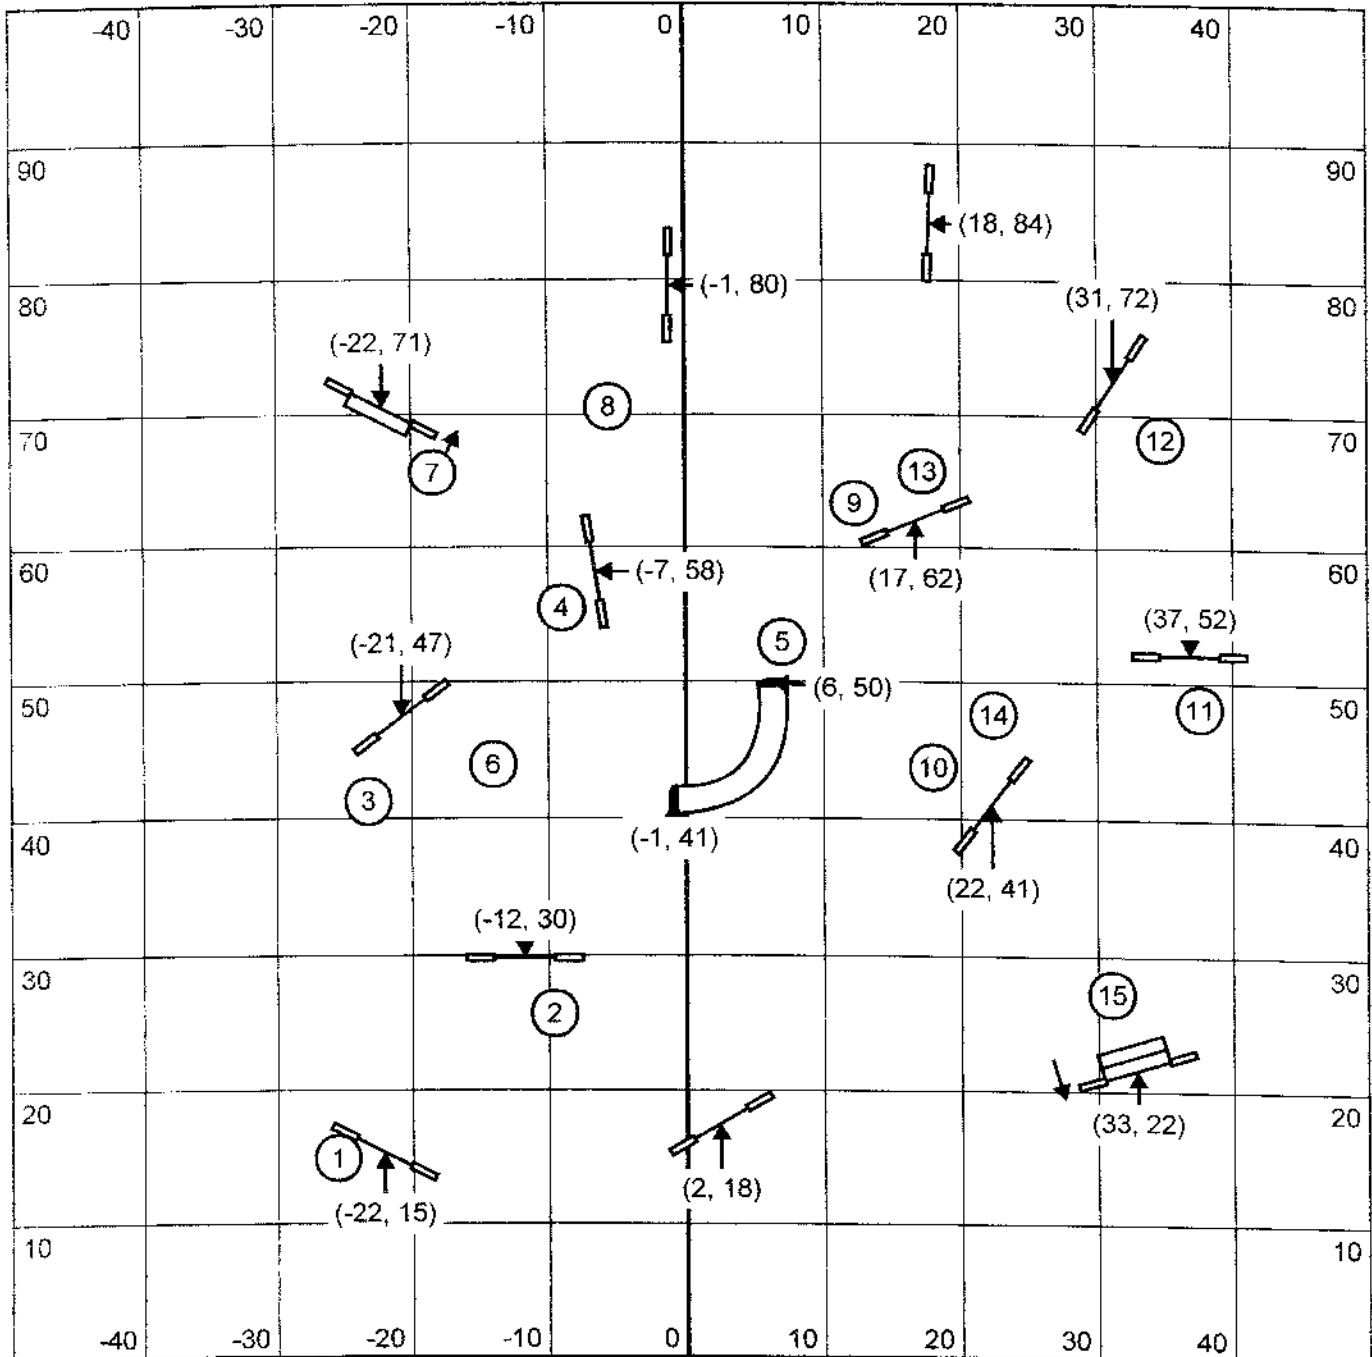

SMART  
Saturday July 18, 2009  
Starters/PI Standard  
Leslie Bickel

→ 1

Starters/PI Gamblers  
 SMART  
 July 18, 2009  
 Chris Vaught

1,3,5,7 pt. system. A-Frame = 7 pts. 30 second opening. Need 18 opening pts.  
 Gamble times: 22/26" = 14 sec. 12/16" = 16 sec. Add 2 for Performance.

Starters / PI Jumpers  
 SMART - July 18, 2009  
 Judge: Tom Kula