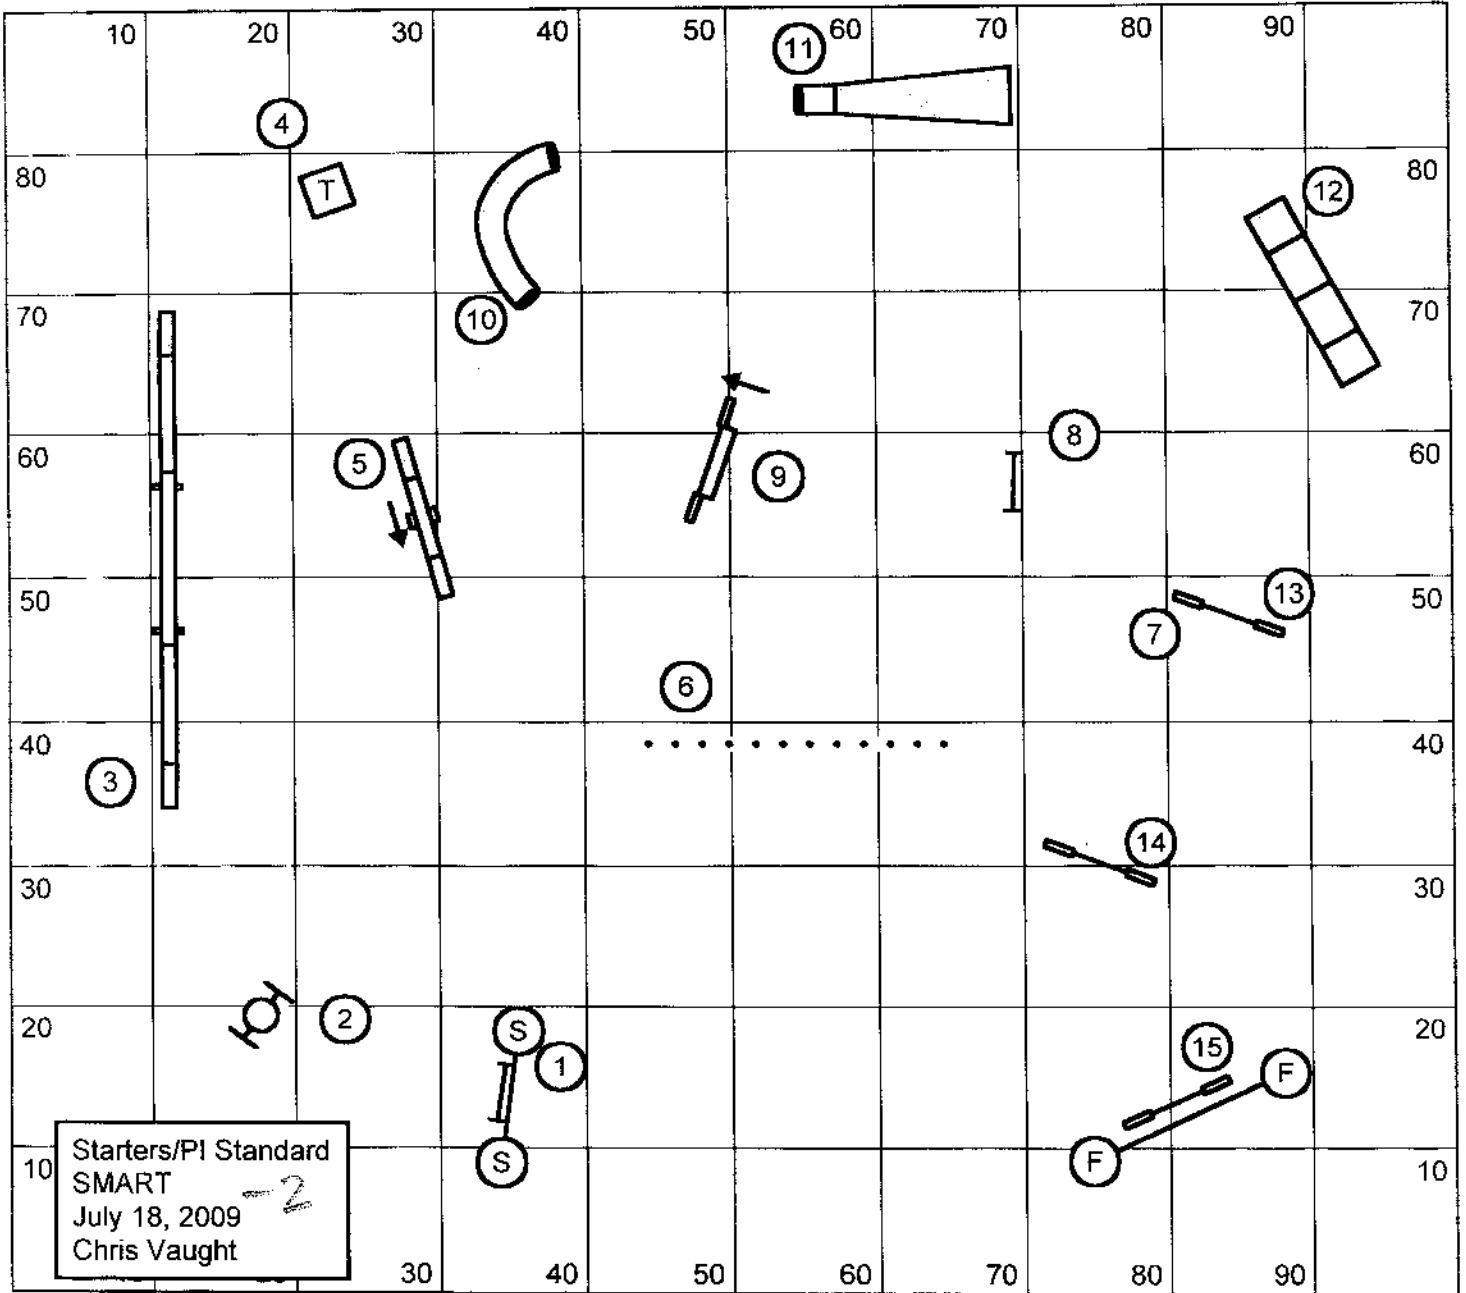

SMART  
Saturday July 18, 2009  
Starters/PI Standard  
Leslie Bickel

→ 1

Starters/PI Gamblers  
 SMART  
 July 18, 2009  
 Chris Vaught

1,3,5,7 pt. system. A-Frame = 7 pts. 30 second opening. Need 18 opening pts.  
 Gamble times: 22/26" = 14 sec. 12/16" = 16 sec. Add 2 for Performance.

Starters / PI Jumpers  
 SMART - July 18, 2009  
 Judge: Tom Kula