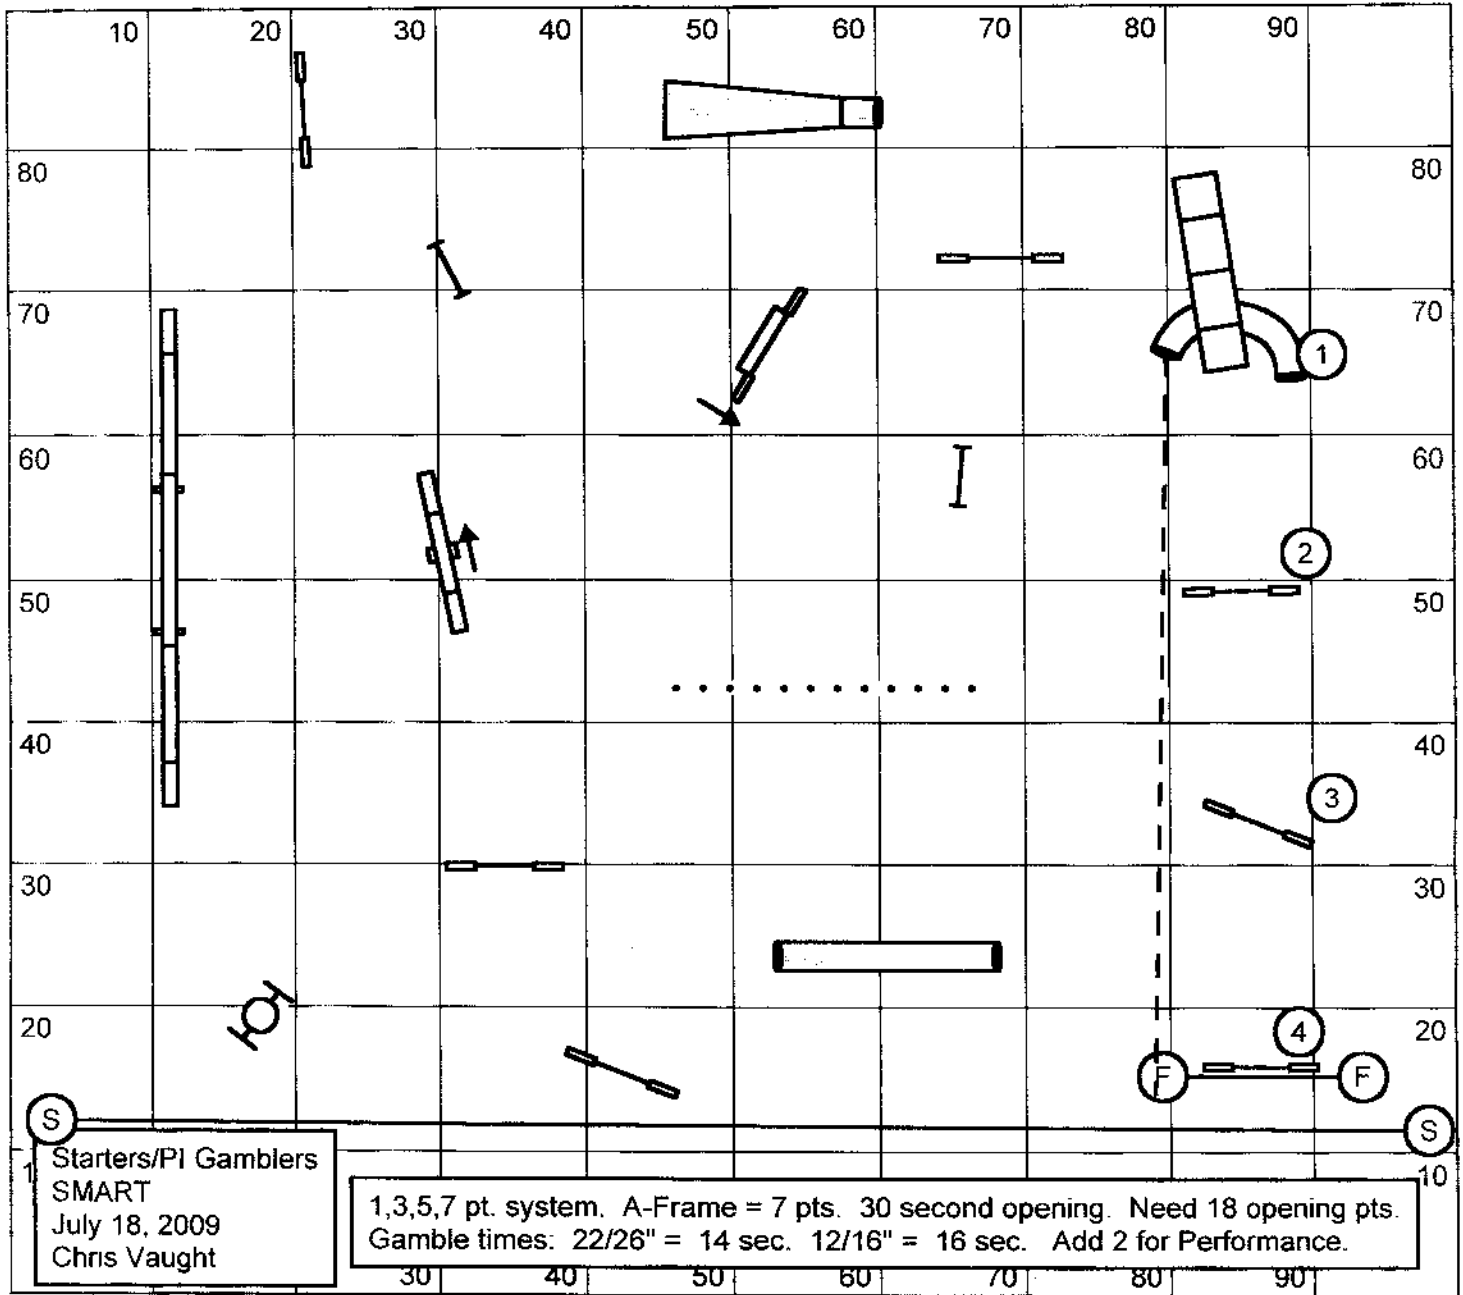

SMART  
Saturday July 18, 2009  
Starters/PI Standard  
Leslie Bickel

→ 1

Starters/PI Gamblers  
 SMART  
 July 18, 2009  
 Chris Vaught

1,3,5,7 pt. system. A-Frame = 7 pts. 30 second opening. Need 18 opening pts.  
 Gamble times: 22/26" = 14 sec. 12/16" = 16 sec. Add 2 for Performance.

Starters / PI Jumpers  
 SMART - July 18, 2009  
 Judge: Tom Kula