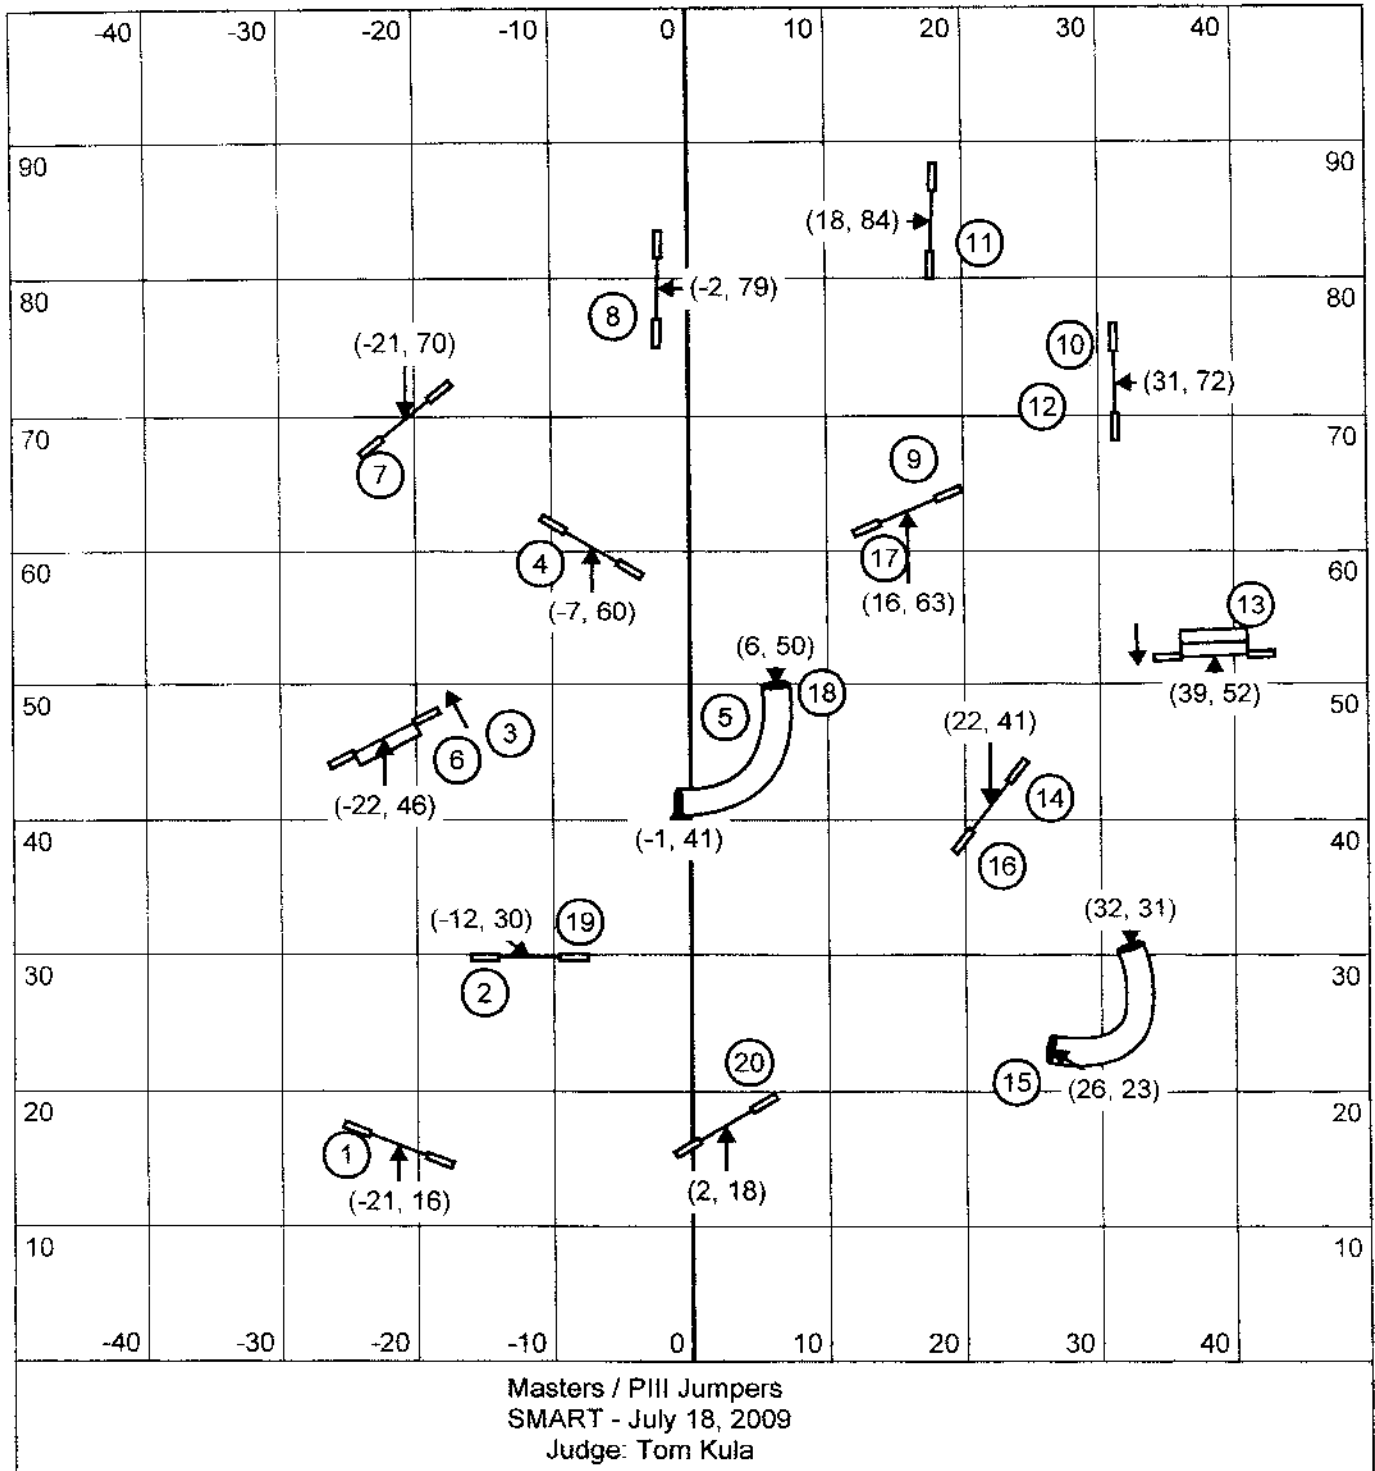

Masters / PIII Standard  
 SMART - July 18, 2009  
 Judge: Tom Kula

1357 - 7 = Weaves  
 25 second opening  
 Gamble  
 Championship Open 14s; 16" 15s; 12" 16s  
 Performance 22/16" 15s; 12" 16s; 8" 17s  
 Back to back OK, consecutive contacts OK

Masters / PIII Gamblers  
 SMART - July 18, 2009  
 Judge: Tom Kula

Masters/PIII Pairs  
SMART  
July 18, 2009  
Chris Vaught