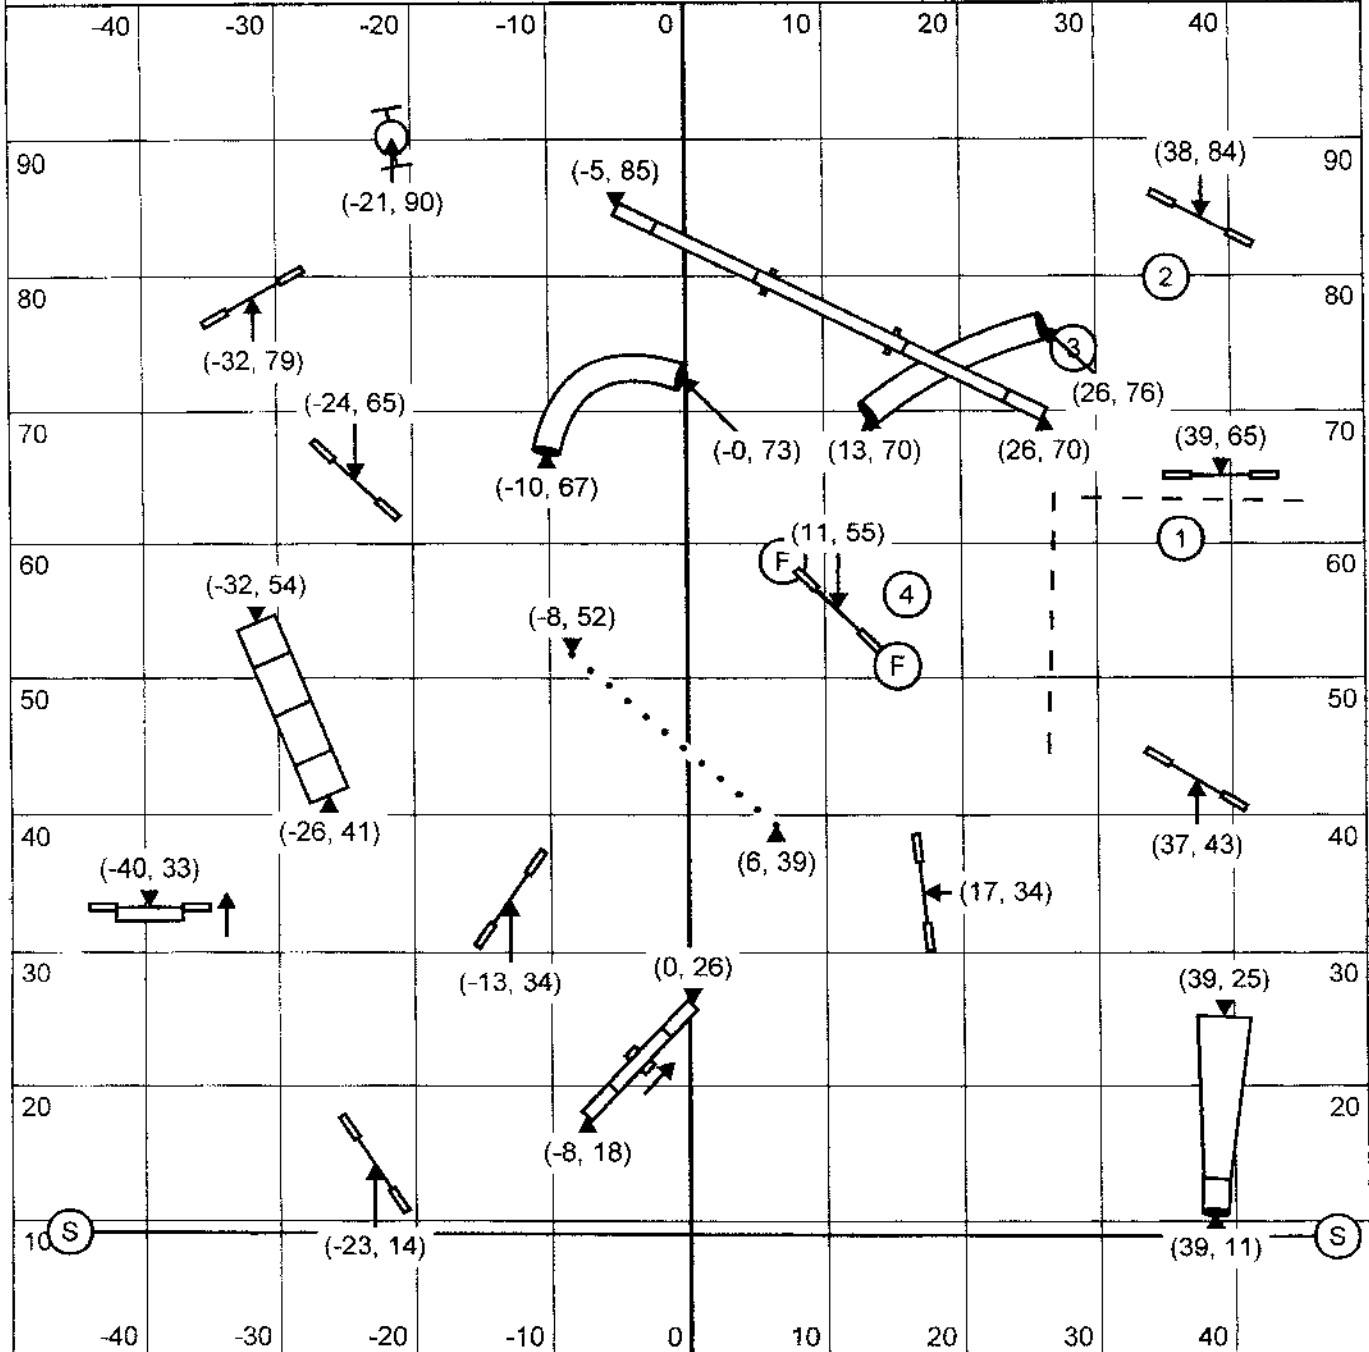

Masters / PIII Standard  
 SMART - July 18, 2009  
 Judge: Tom Kula

1357 - 7 = Weaves  
 25 second opening  
 Gamble  
 Championship Open 14s; 16" 15s; 12" 16s  
 Performance 22/16" 15s; 12" 16s; 8" 17s  
 Back to back OK, consecutive contacts OK

Masters / PIII Gamblers  
 SMART - July 18, 2009  
 Judge: Tom Kula

Masters/PIII Pairs  
SMART  
July 18, 2009  
Chris Vaught