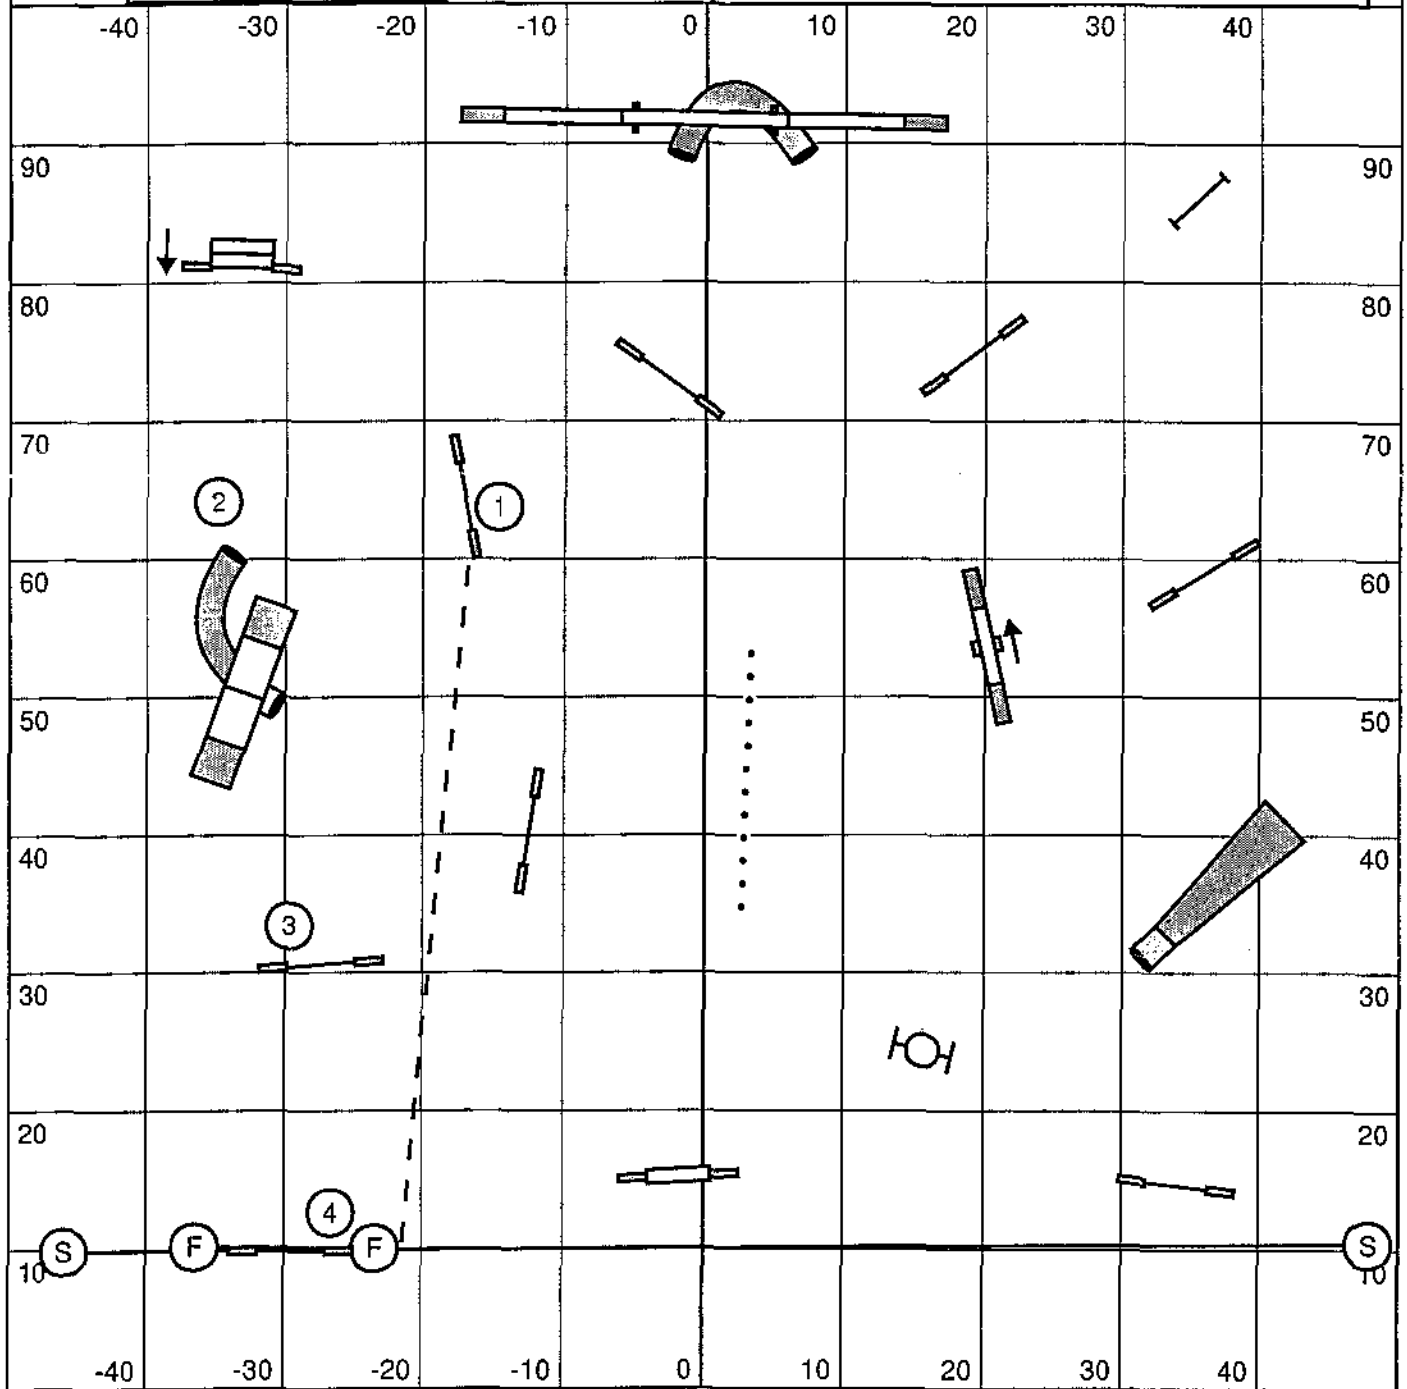

SMART
Saturday July 18, 2009
Advanced/PII Standard
Leslie Bickel

- 1

SMART
 Saturday July 18, 2009
 Advanced/PII gamblers
 Leslie Bickel

1-3-5-7 system-A-frame worth 7
 18 pts in the opening to Q
 opening: 25 sec
 gamble: 12-16 sec, 16-15 sec, 22/26-14 sec PII +1