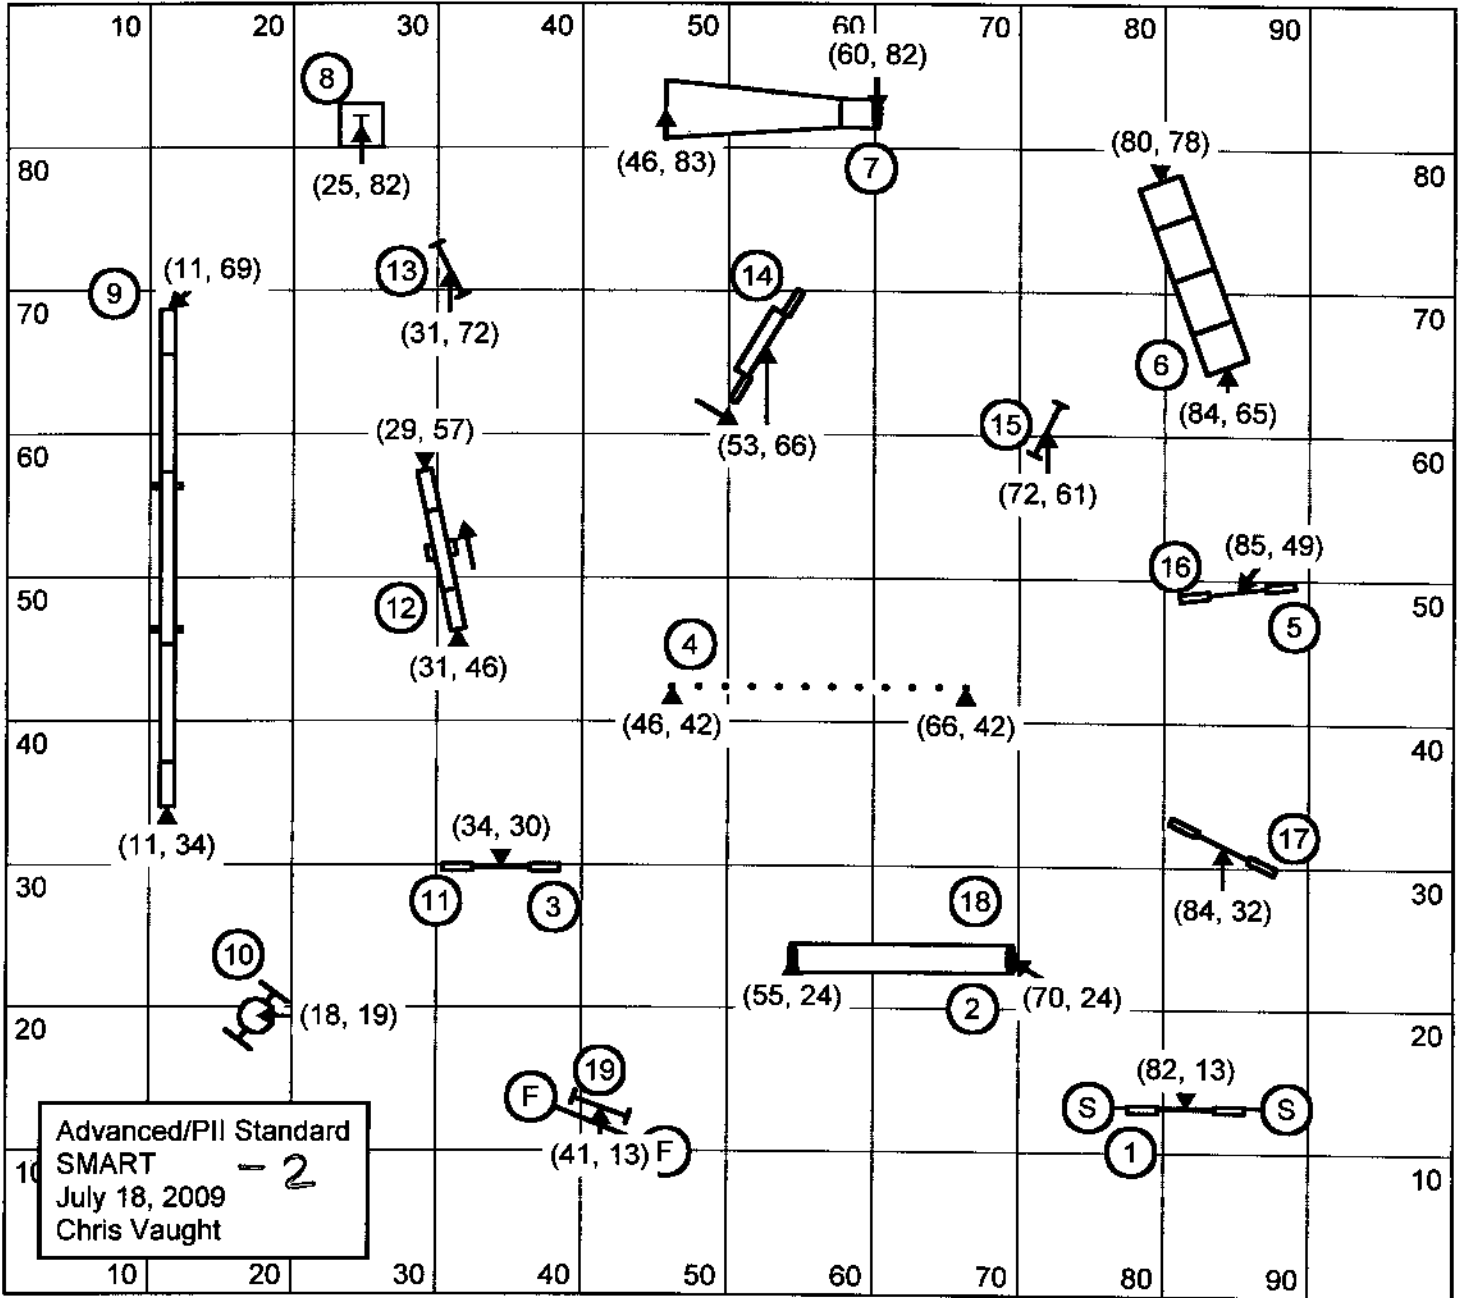

SMART
Saturday July 18, 2009
Advanced/PII Standard
Leslie Bickel

- 1

SMART
 Saturday July 18, 2009
 Advanced/PII gamblers
 Leslie Bickel

1-3-5-7 system-A-frame worth 7
 18 pts in the opening to Q
 opening: 25 sec
 gamble: 12-16 sec, 16-15 sec, 22/26-14 sec PII +1

SMART
Saturday July 18, 2009
Advanced/PlI Jumpers
Leslie Bickel