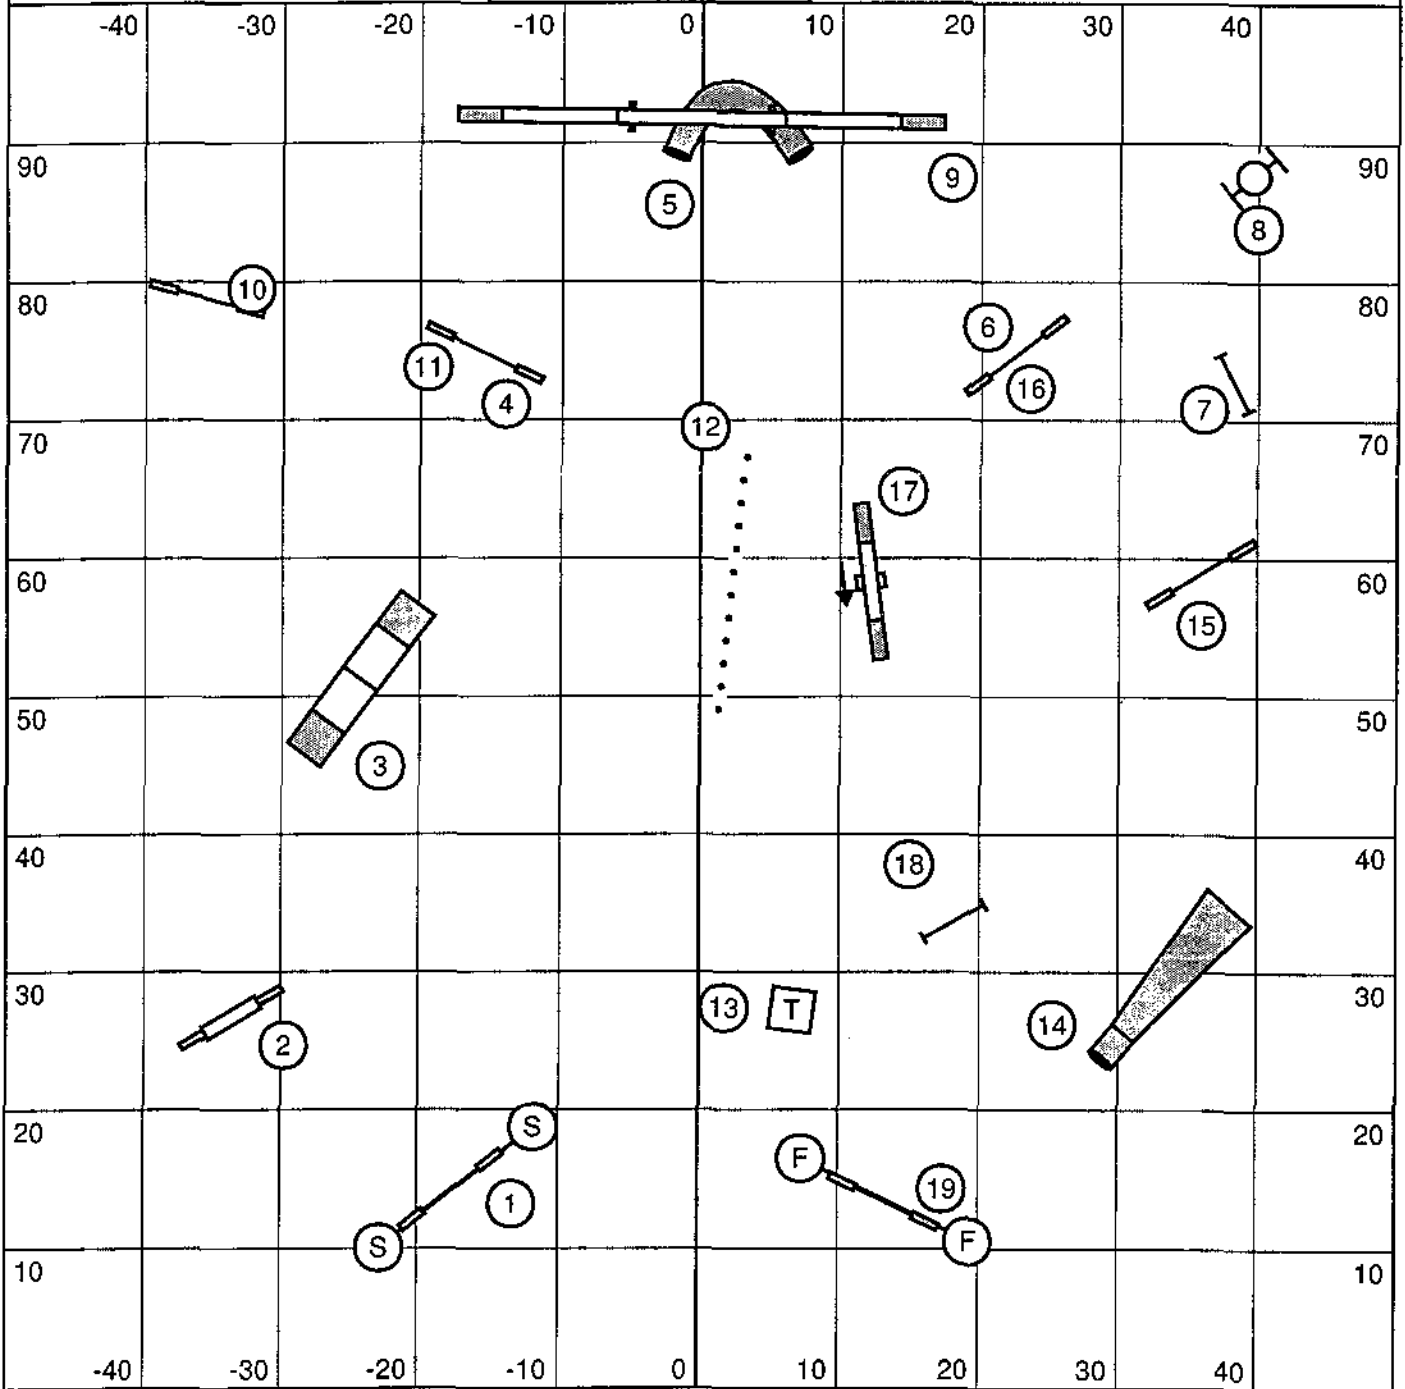

SMART
Saturday July 18, 2009
Advanced/PII Standard
Leslie Bickel

- 1

SMART
 Saturday July 18, 2009
 Advanced/PII gamblers
 Leslie Bickel

1-3-5-7 system-A-frame worth 7
 18 pts in the opening to Q
 opening: 25 sec
 gamble: 12-16 sec, 16-15 sec, 22/26-14 sec PII +1