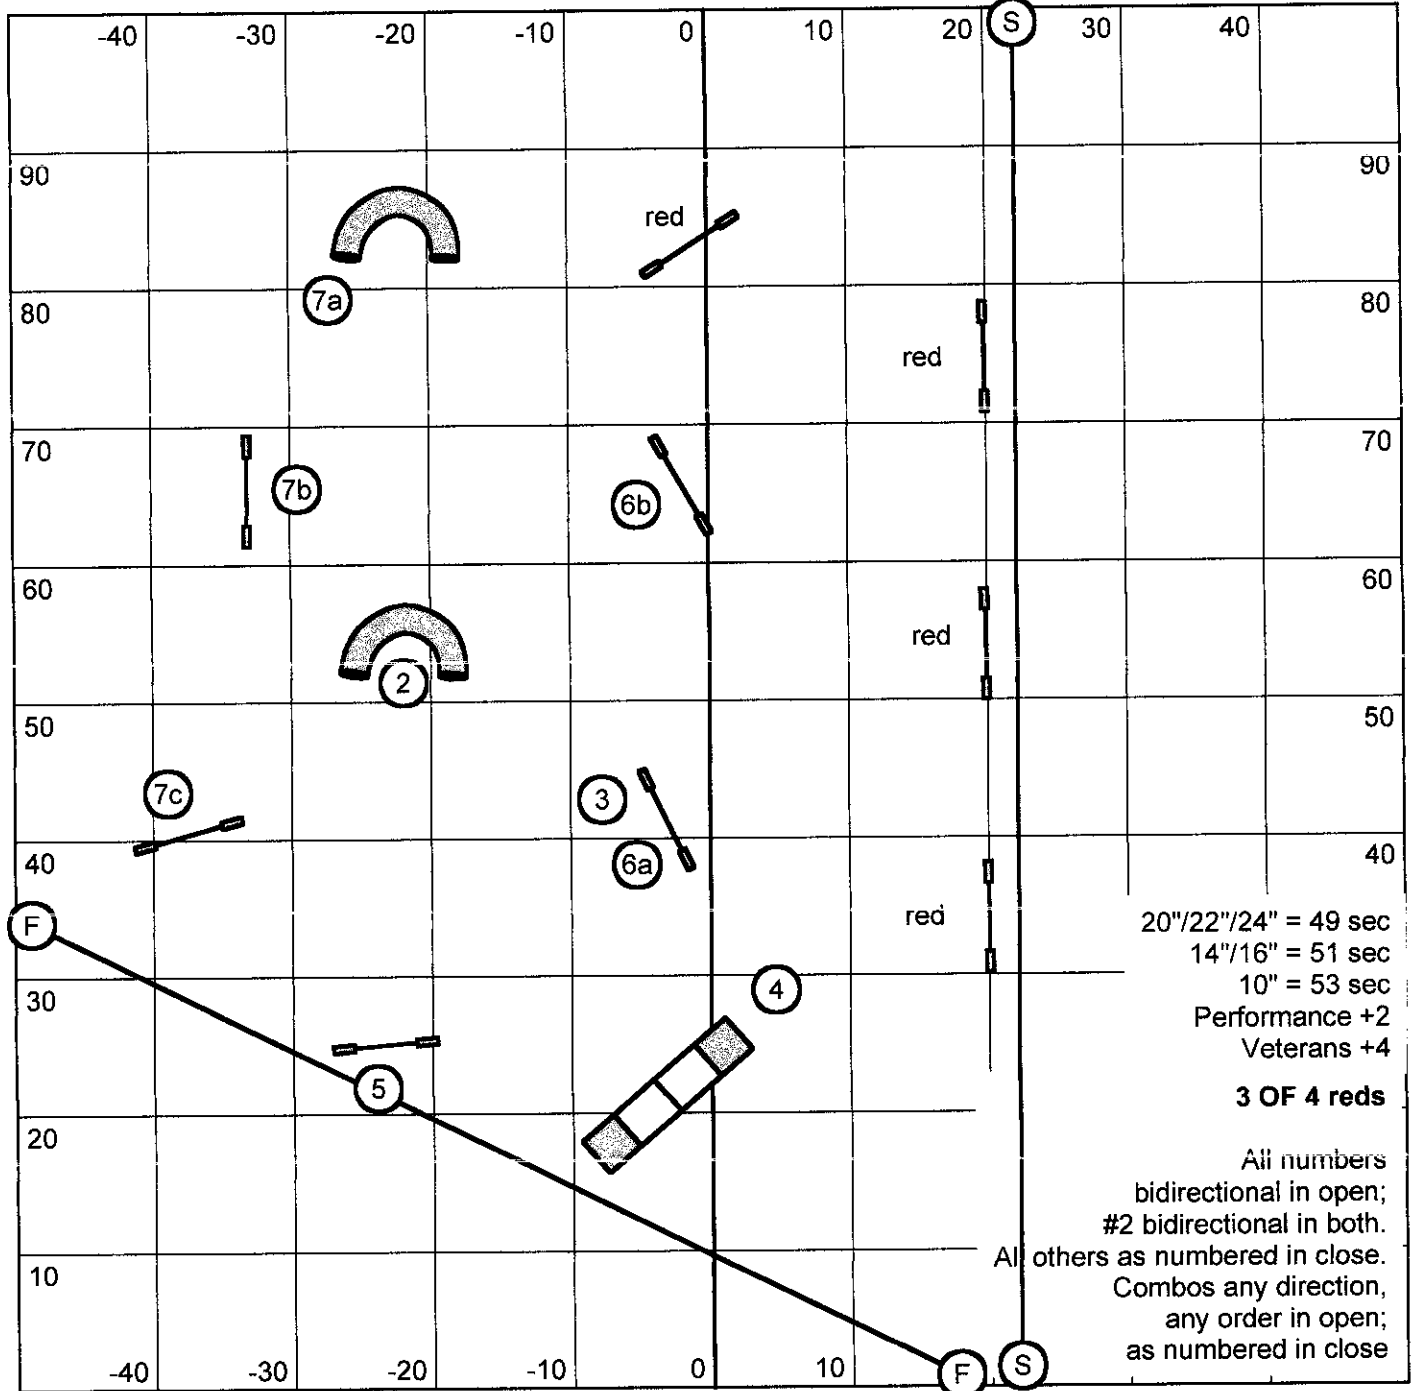

# Masters/PlII/Veterans Standard

April 29, 2017

Salinas-Monterey Agility Racing Team - Morgan Hill, CA

Judge: Courtney Keys - Austin, TX

Enter/Exit

e-timing in use

Enter/Exit

# Masters/Pill/Veterans Snooker

April 29, 2017

Salinas-Monterey Agility Racing Team - Morgan Hill, CA

Judge: Courtney Keys - Austin, TX

20"/22"/24" = 49 sec  
 14"/16" = 51 sec  
 10" = 53 sec  
 Performance +2  
 Veterans +4

**3 OF 4 reds**

All numbers  
 bidirectional in open;  
 #2 bidirectional in both.  
 All others as numbered in close.  
 Combos any direction,  
 any order in open;  
 as numbered in close

Enter/Exit

e-timing in use