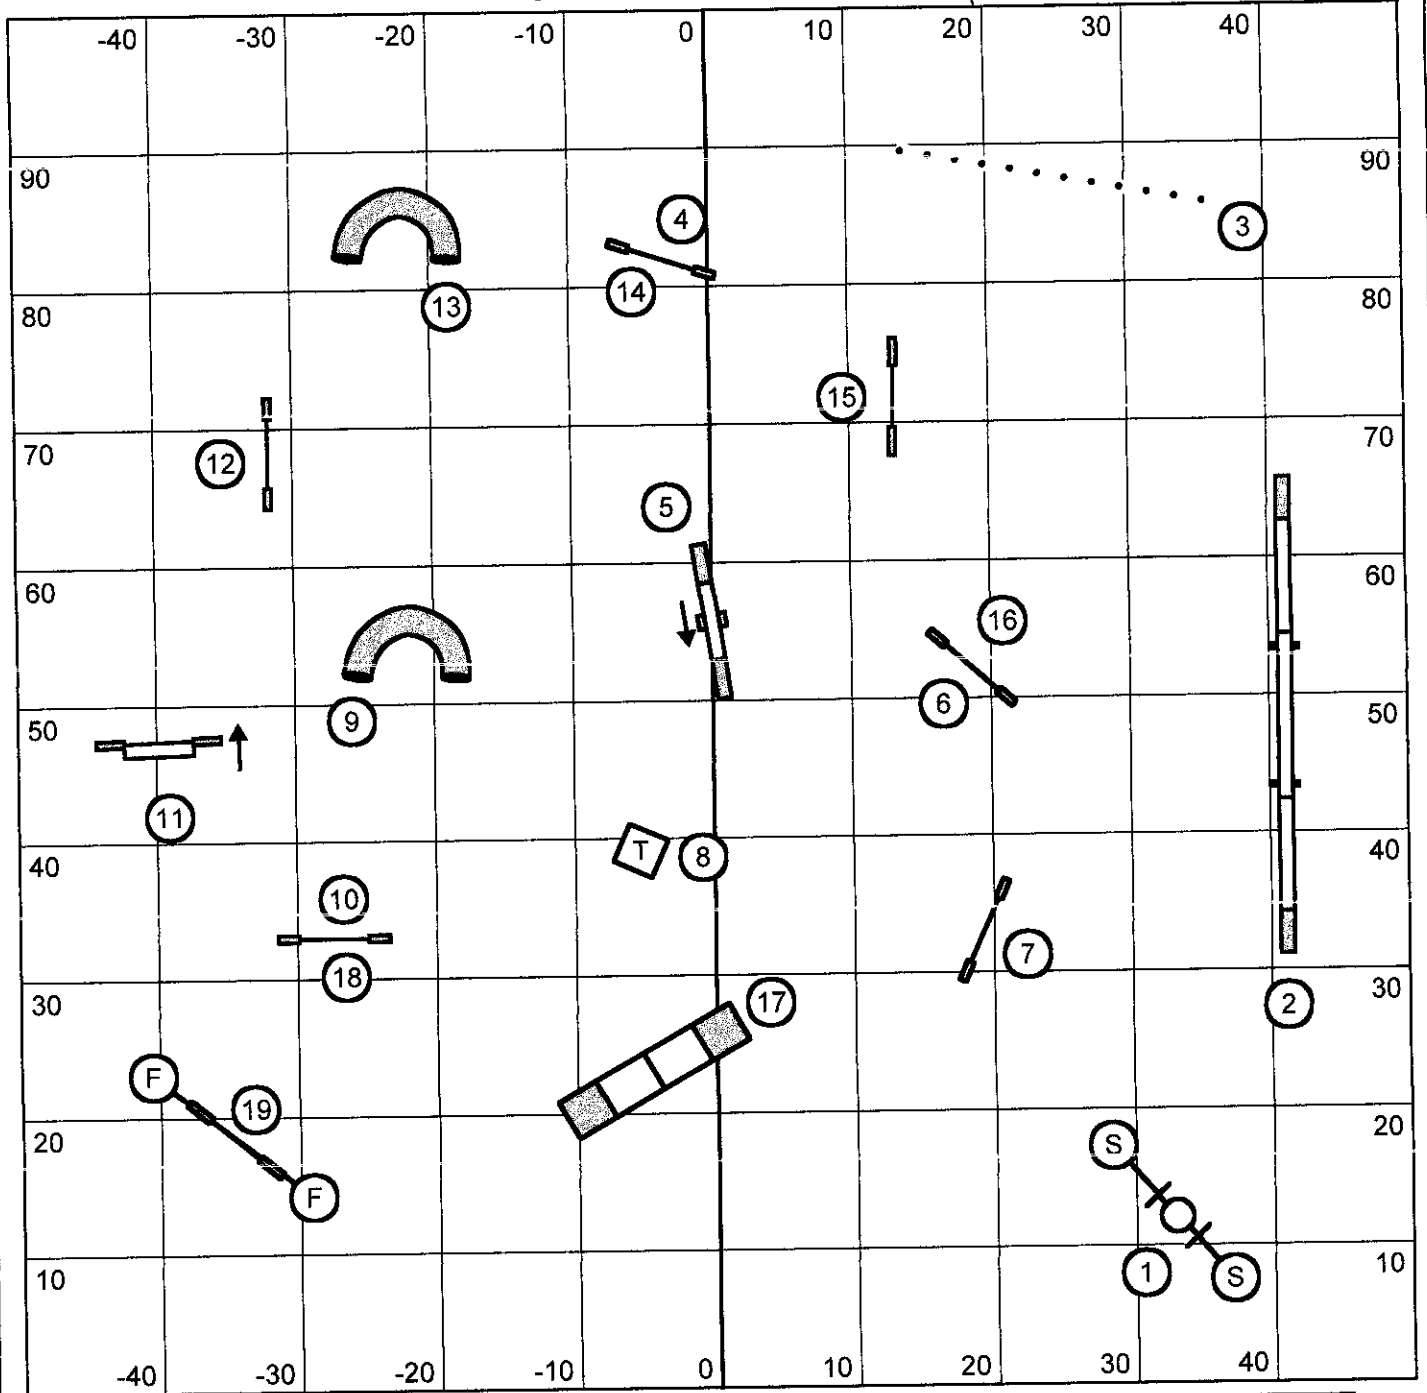

# Masters/PlII/Veterans Standard

April 29, 2017

Salinas-Monterey Agility Racing Team - Morgan Hill, CA

Judge: Courtney Keys - Austin, TX

Enter/Exit

e-timing in use

Enter/Exit

# Masters/Pill/Veterans Snooker

April 29, 2017

Salinas-Monterey Agility Racing Team - Morgan Hill, CA

Judge: Courtney Keys - Austin, TX

20"/22"/24" = 49 sec  
 14"/16" = 51 sec  
 10" = 53 sec  
 Performance +2  
 Veterans +4

**3 OF 4 reds**

All numbers  
 bidirectional in open;  
 #2 bidirectional in both.  
 All others as numbered in close.  
 Combos any direction,  
 any order in open;  
 as numbered in close

Enter/Exit

e-timing in use