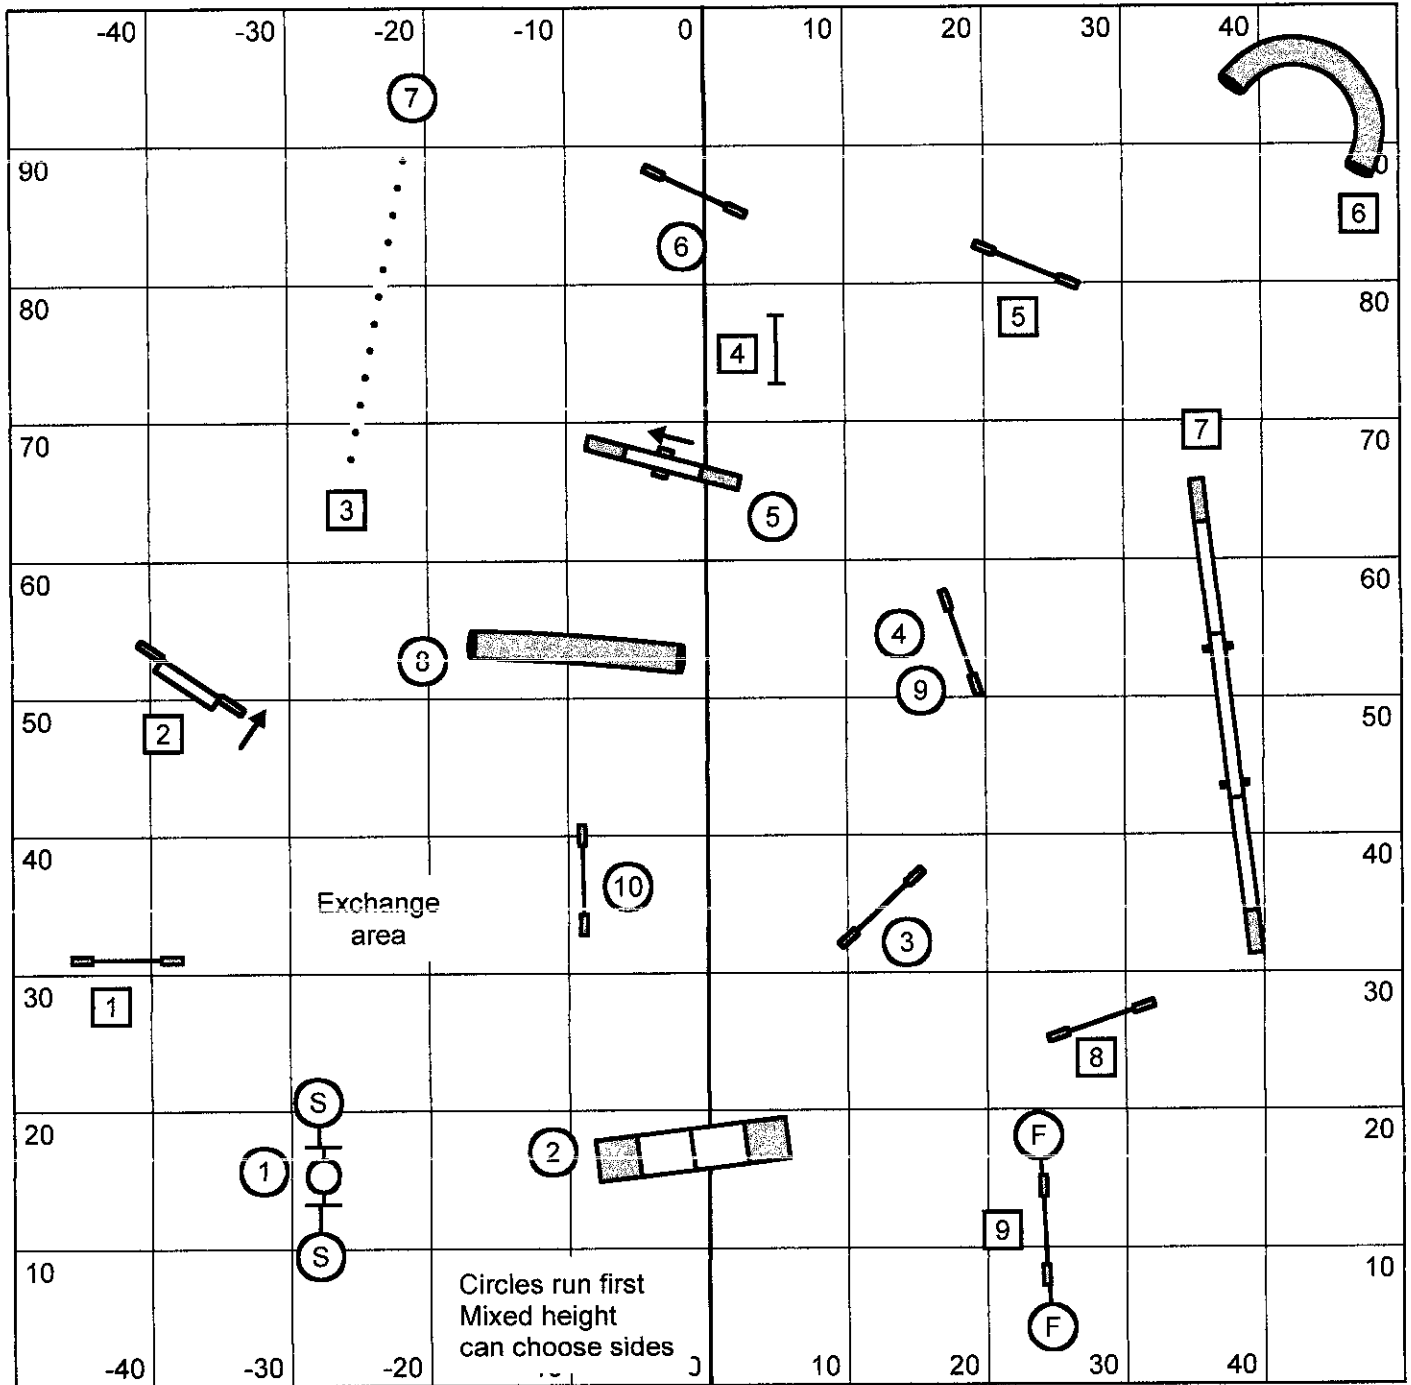

Masters/PIII Pairs

April 29, 2017

Salinas-Monterey Agility Racing Team - Morgan Hill, CA

Judge: Courtney Keys - Austin, TX

Enter/Exit

e-timing in use

Enter/Exit