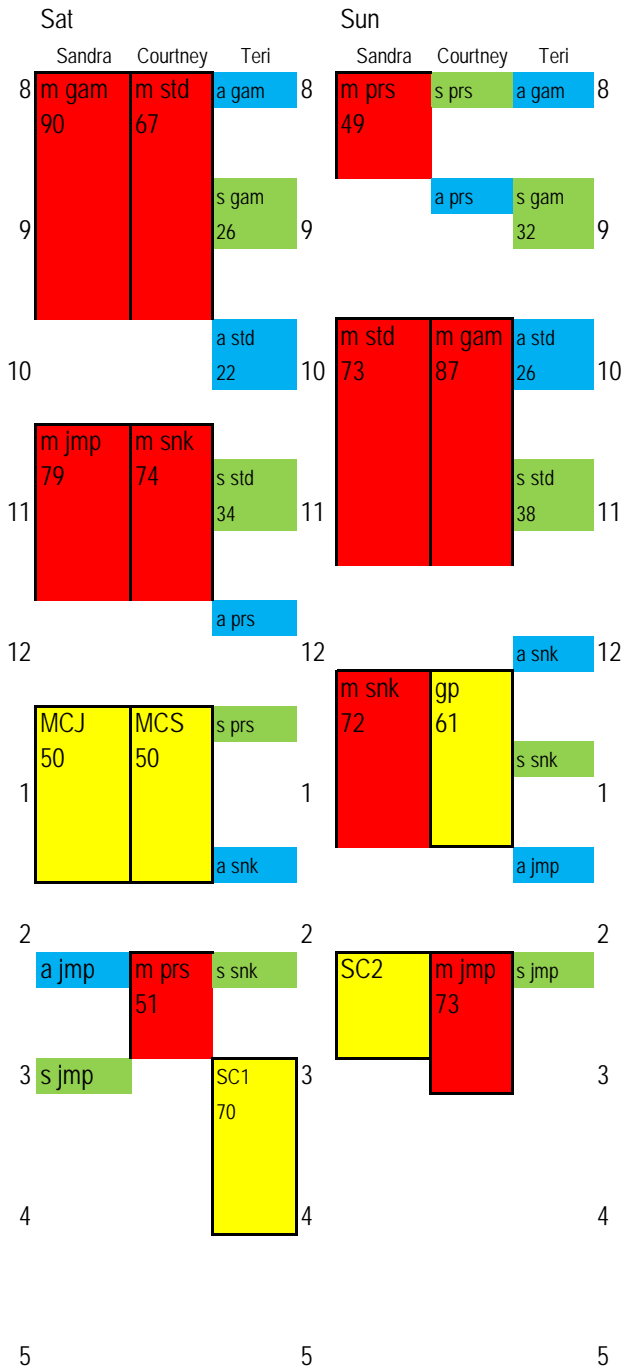

SMART Apr 29-30 2017 USDAA Timeline

#7575

slate: 12/30/16  
 judges: 3/3/16  
 closes: 4/14/17