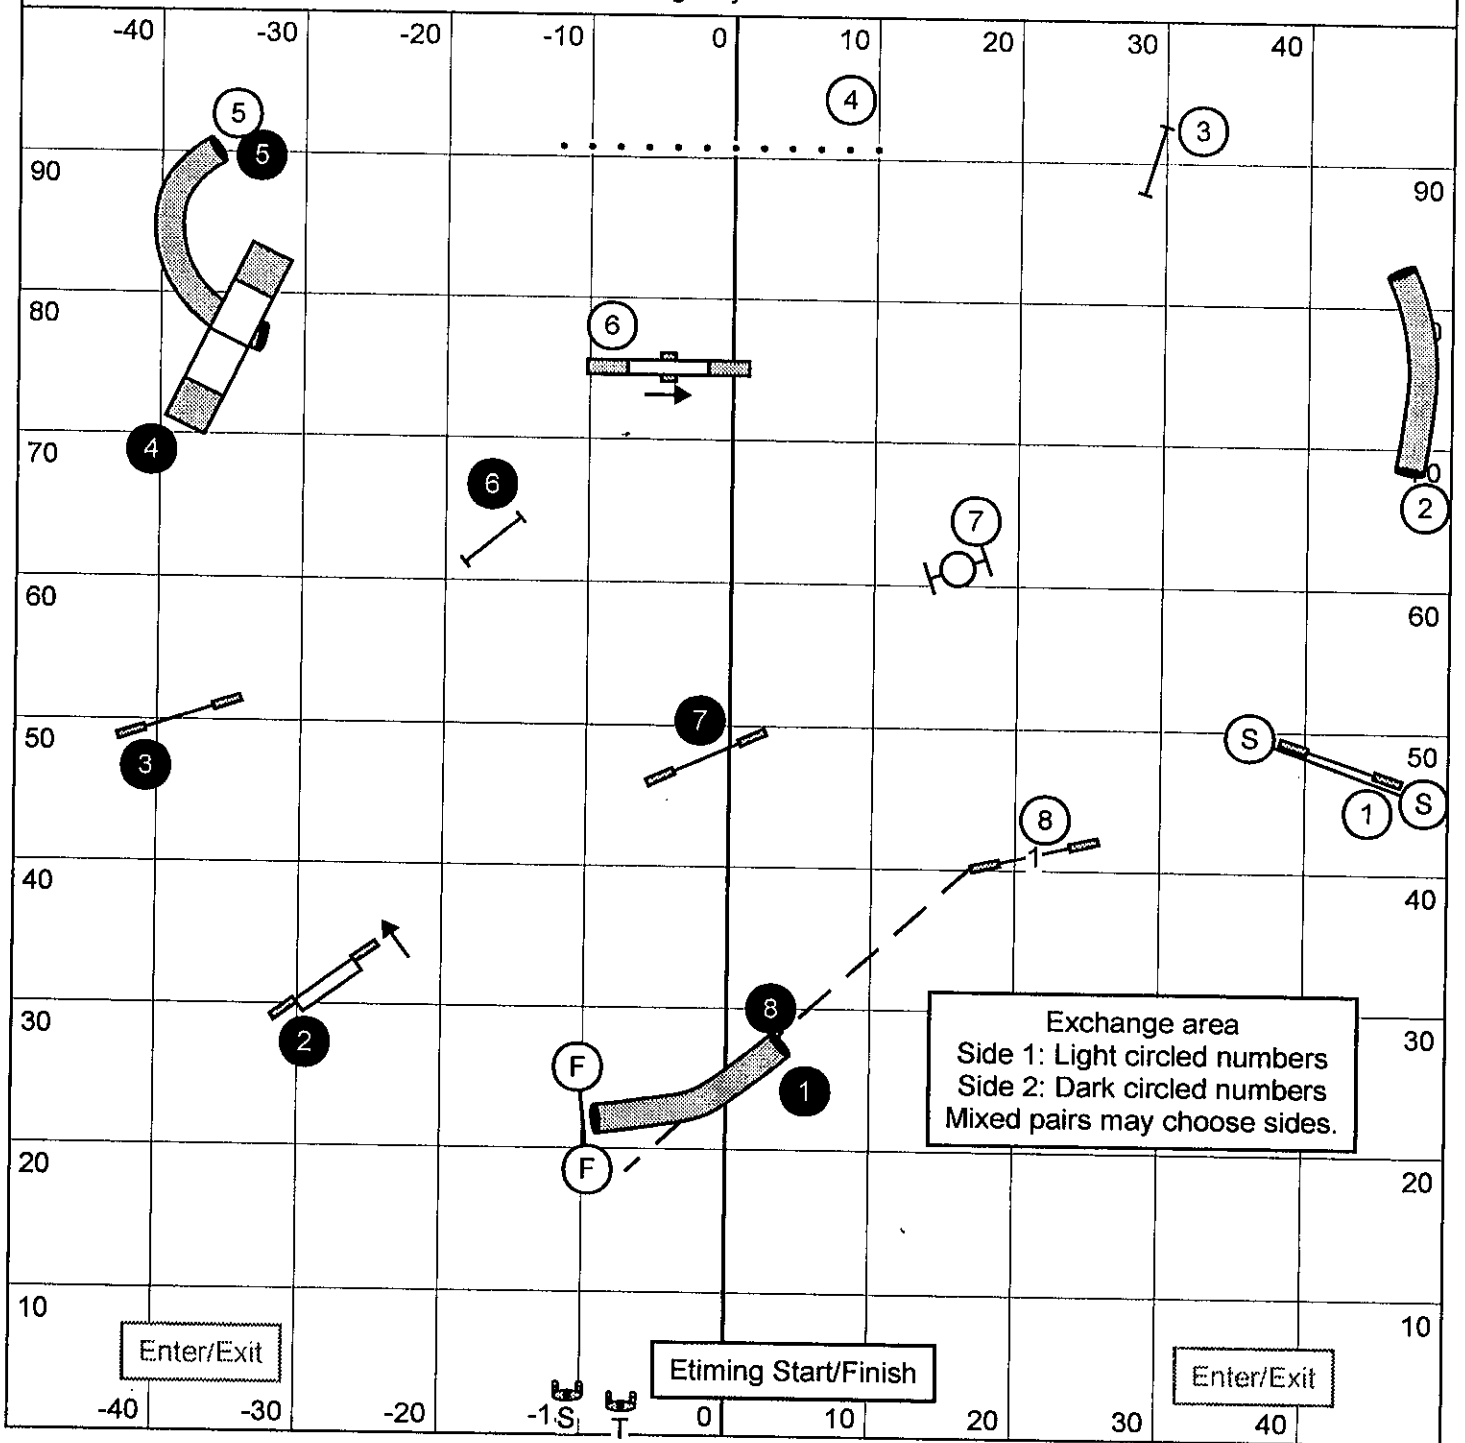

Salinas-Monterey Agility Racing Team
 Starters/PI Standard
 April 23, 2016
 Judge Kylie Bourke

Next dog on line jump #11

Modified
 Standard Configuration

22" & 26" 51 secs
 16" & 18" 52 secs
 12" & 14" 55 secs
 Perf dogs add 3 secs

All 3 reds must be attempted.
IN THE OPENING: Everything is bidirectional.
IN THE CLOSING: #2 is bidirectional. Everything must be taken in direction as numbered..

Salinas-Monterey Agility Racing Team
 Strtters/PI Pairs
 April 23, 2016
 Judge Kylie Bourke

1-3-5-7 System
 30 Sec Opening
 21 Points in opening plus gamble to Q
 A frame is 7 points

Salinas-Monterey Agility Racing Team
 Starters/PI Gamblers
 April 23, 2016
 Judge Kylie Bourke

Gamble Times:
 22" & 26" - 15 secs
 16" & 18" - 16 secs
 12" & 14" - 18 secs
 Perf add 2 secs