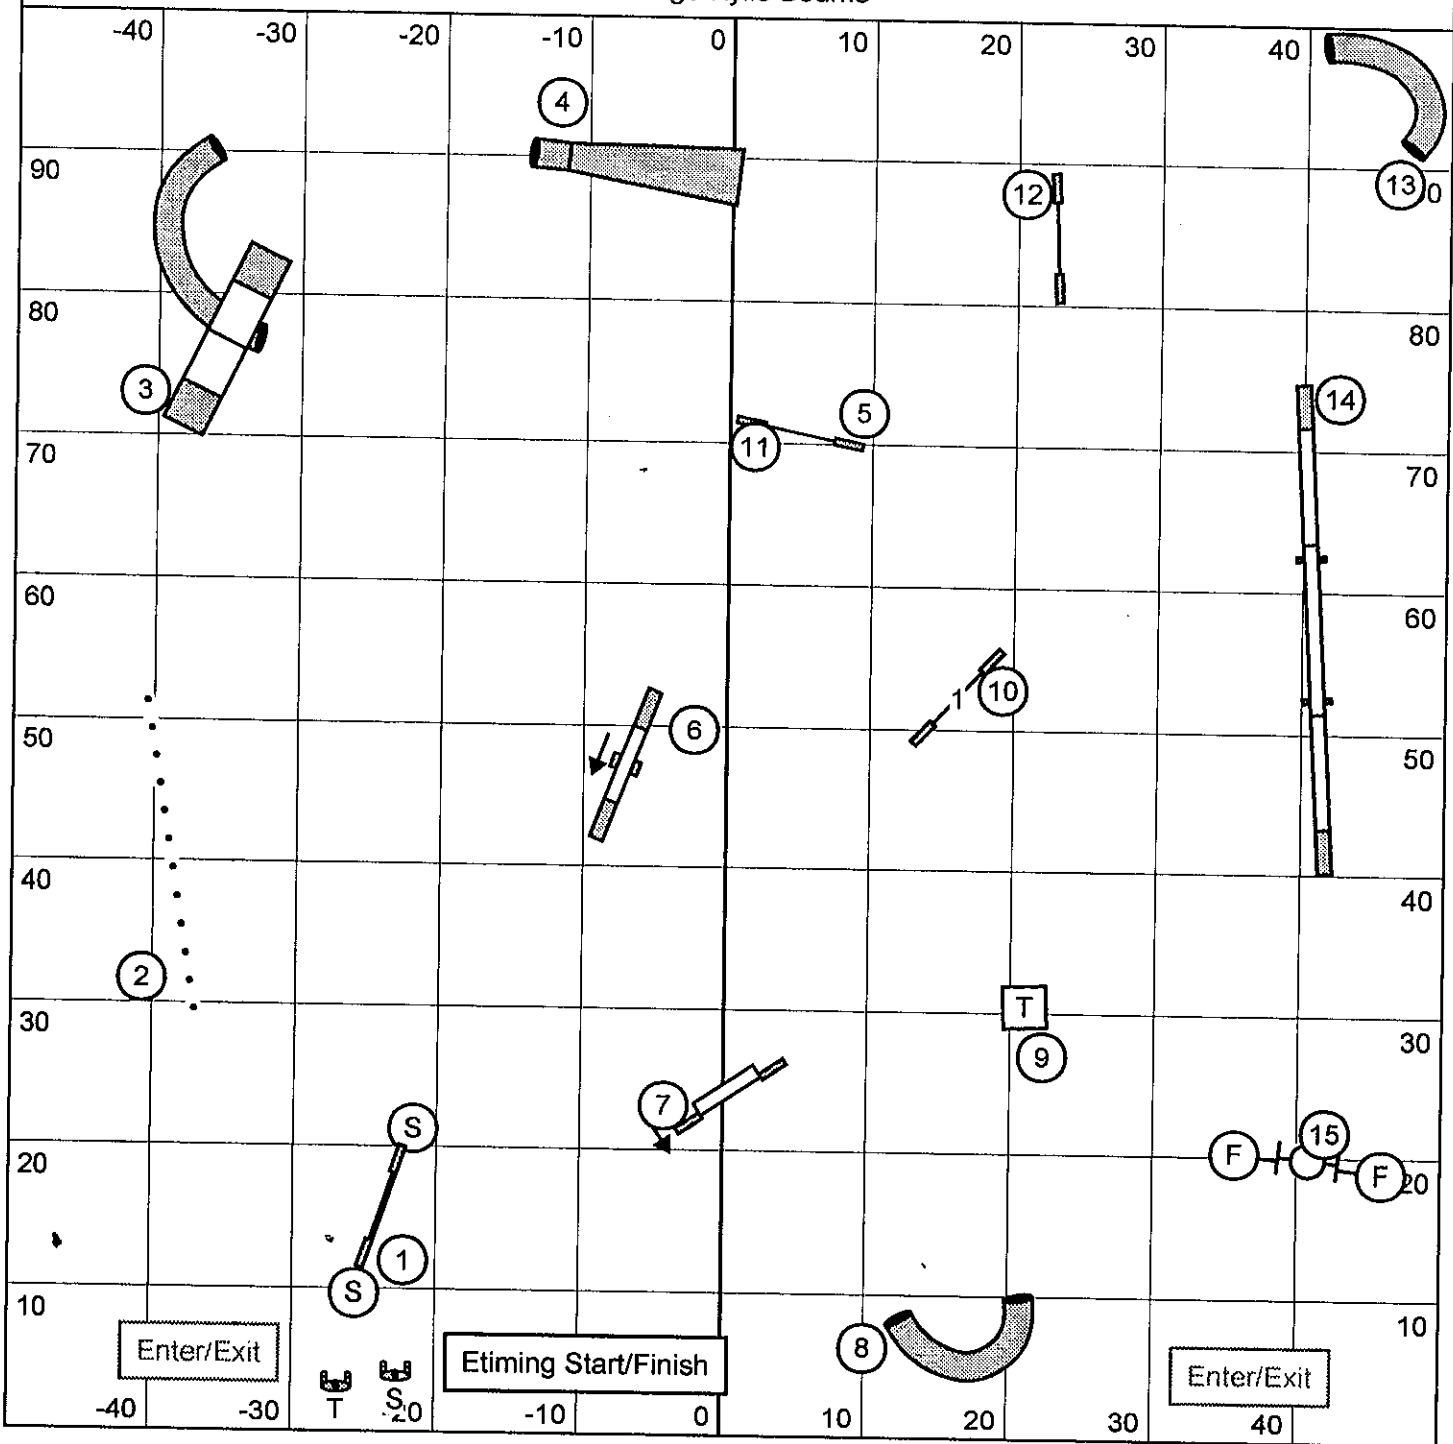

Salinas-Monterey Agility Racing Team
 Starters/PI Standard
 April 23, 2016
 Judge Kylie Bourke

Next dog on line jump #11

Modified
 Standard Configuration

22" & 26" 51 secs
 16" & 18" 52 secs
 12" & 14" 55 secs
 Perf dogs add 3 secs

All 3 reds must be attempted.
IN THE OPENING: Everything is bidirectional.
IN THE CLOSING: #2 is bidirectional. Everything must be taken in direction as numbered..

Salinas-Monterey Agility Racing Team
 Strtters/PI Pairs
 April 23, 2016
 Judge Kylie Bourke

1-3-5-7 System
 30 Sec Opening
 21 Points in opening plus gamble to Q
 A frame is 7 points

Salinas-Monterey Agility Racing Team
 Starters/PI Gamblers
 April 23, 2016
 Judge Kylie Bourke

Gamble Times:
 22" & 26" - 15 secs
 16" & 18" - 16 secs
 12" & 14" - 18 secs
 Perf add 2 secs