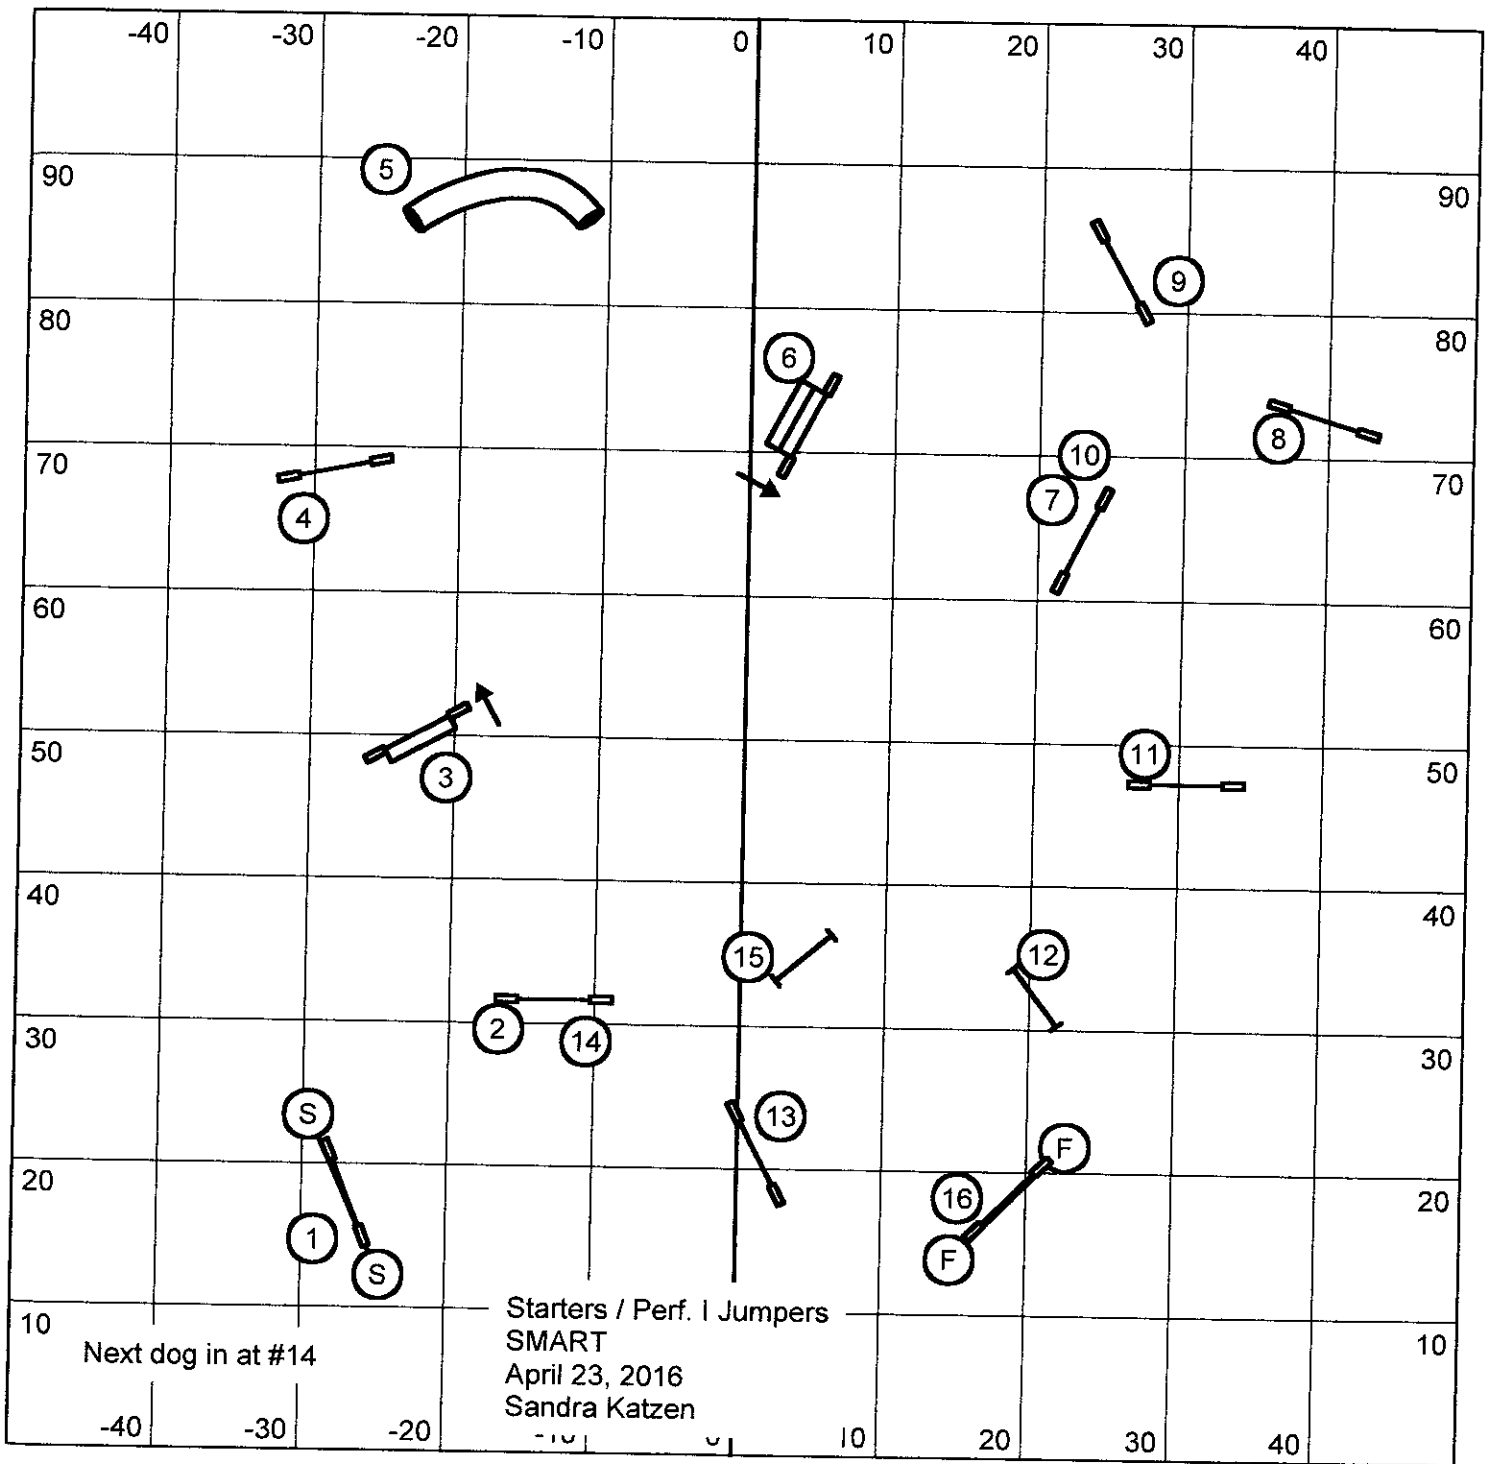

Salinas-Monterey Agility Racing Team
 Starters/PI Standard
 April 23, 2016
 Judge Kylie Bourke

Next dog on line jump #11

Modified
 Standard Configuration

22" & 26" 51 secs
 16" & 18" 52 secs
 12" & 14" 55 secs
 Perf dogs add 3 secs

All 3 reds must be attempted.
IN THE OPENING: Everything is bidirectional.
IN THE CLOSING: #2 is bidirectional. Everything must be taken in direction as numbered..

Salinas-Monterey Agility Racing Team
 Strtters/PI Pairs
 April 23, 2016
 Judge Kylie Bourke

1-3-5-7 System
 30 Sec Opening
 21 Points in opening plus gamble to Q
 A frame is 7 points

Salinas-Monterey Agility Racing Team
 Starters/PI Gamblers
 April 23, 2016
 Judge Kylie Bourke

Gamble Times:
 22" & 26" - 15 secs
 16" & 18" - 16 secs
 12" & 14" - 18 secs
 Perf add 2 secs