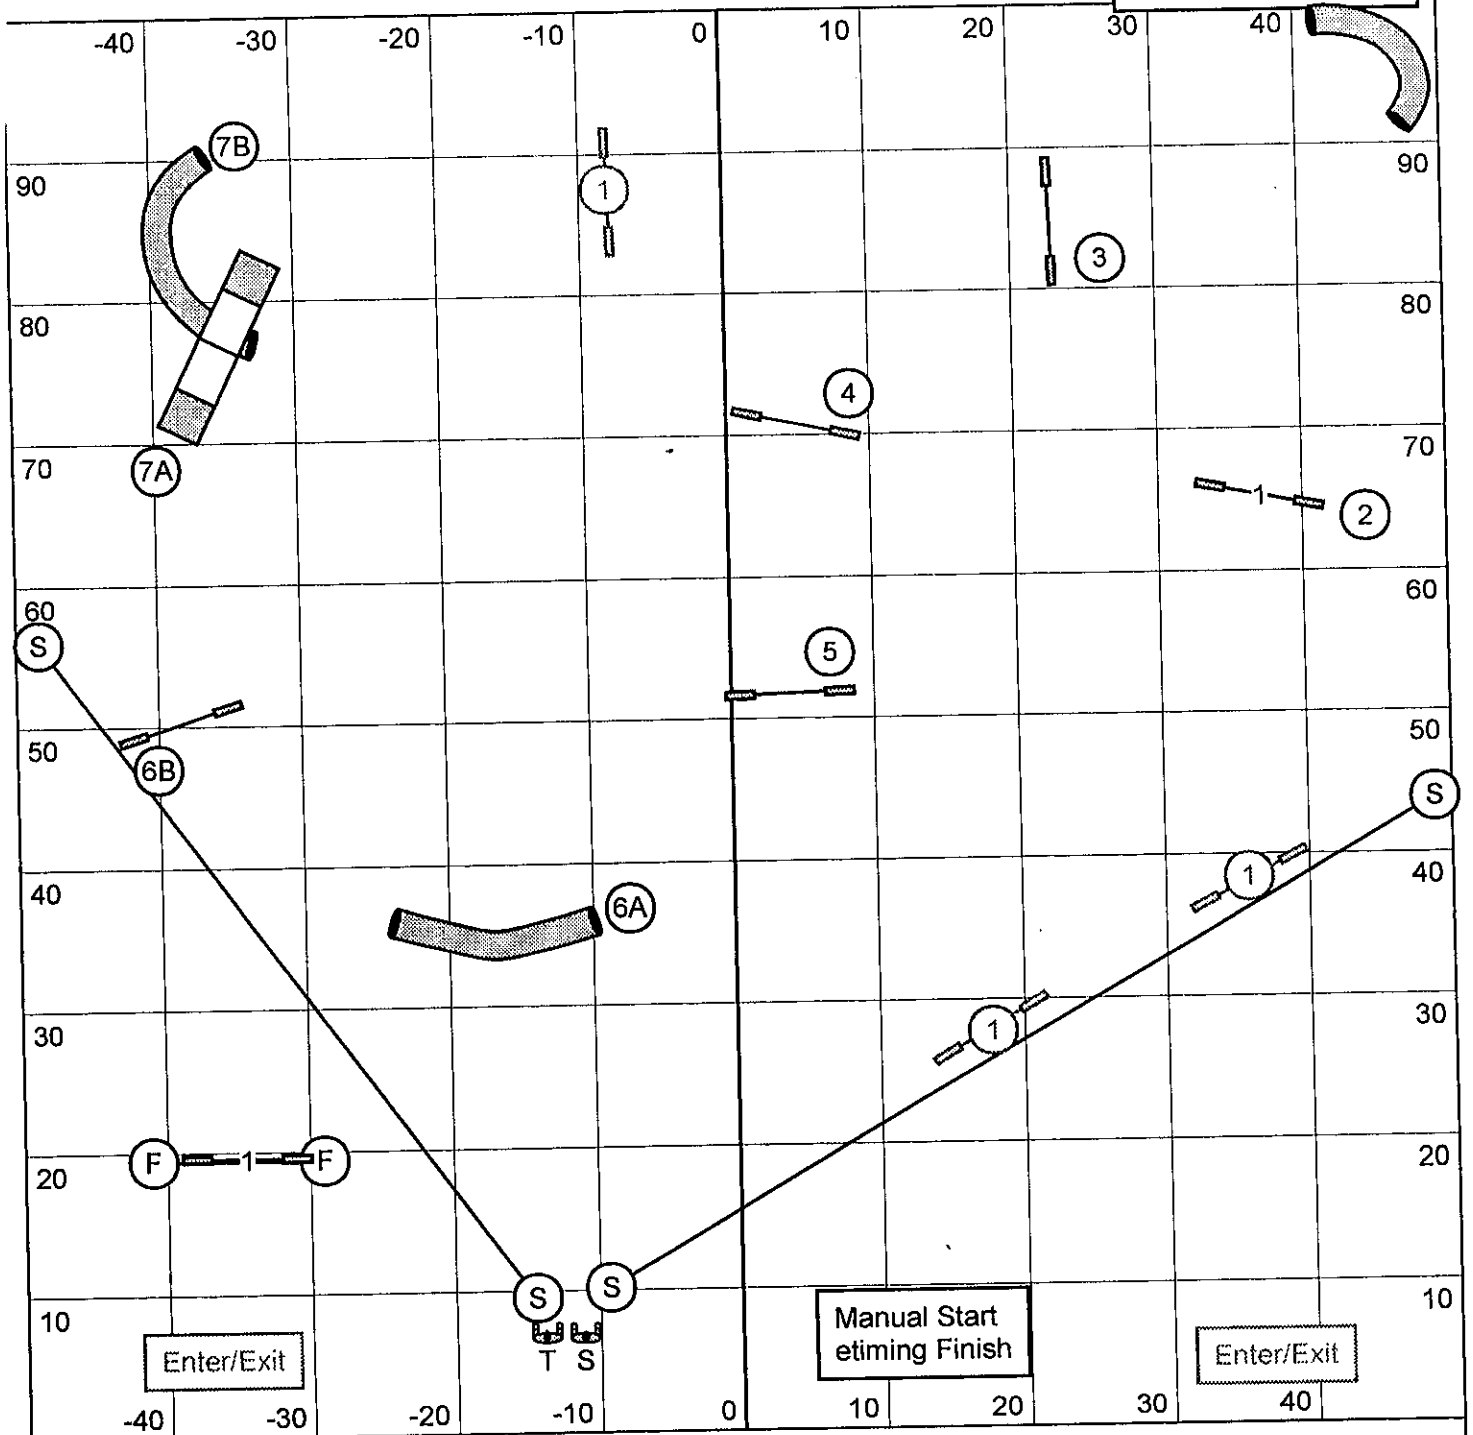

Salinas-Monterey Agility Racing Team
 Starters/PI Standard
 April 23, 2016
 Judge Kylie Bourke

Next dog on line jump #11

Modified
 Standard Configuration

22" & 26" 51 secs
 16" & 18" 52 secs
 12" & 14" 55 secs
 Perf dogs add 3 secs

All 3 reds must be attempted.
IN THE OPENING: Everything is bidirectional.
IN THE CLOSING: #2 is bidirectional. Everything must be taken in direction as numbered..

Salinas-Monterey Agility Racing Team
 Strtters/PI Pairs
 April 23, 2016
 Judge Kylie Bourke

1-3-5-7 System
 30 Sec Opening
 21 Points in opening plus gamble to Q
 A frame is 7 points

Salinas-Monterey Agility Racing Team
 Starters/PI Gamblers
 April 23, 2016
 Judge Kylie Bourke

Gamble Times:
 22" & 26" - 15 secs
 16" & 18" - 16 secs
 12" & 14" - 18 secs
 Perf add 2 secs