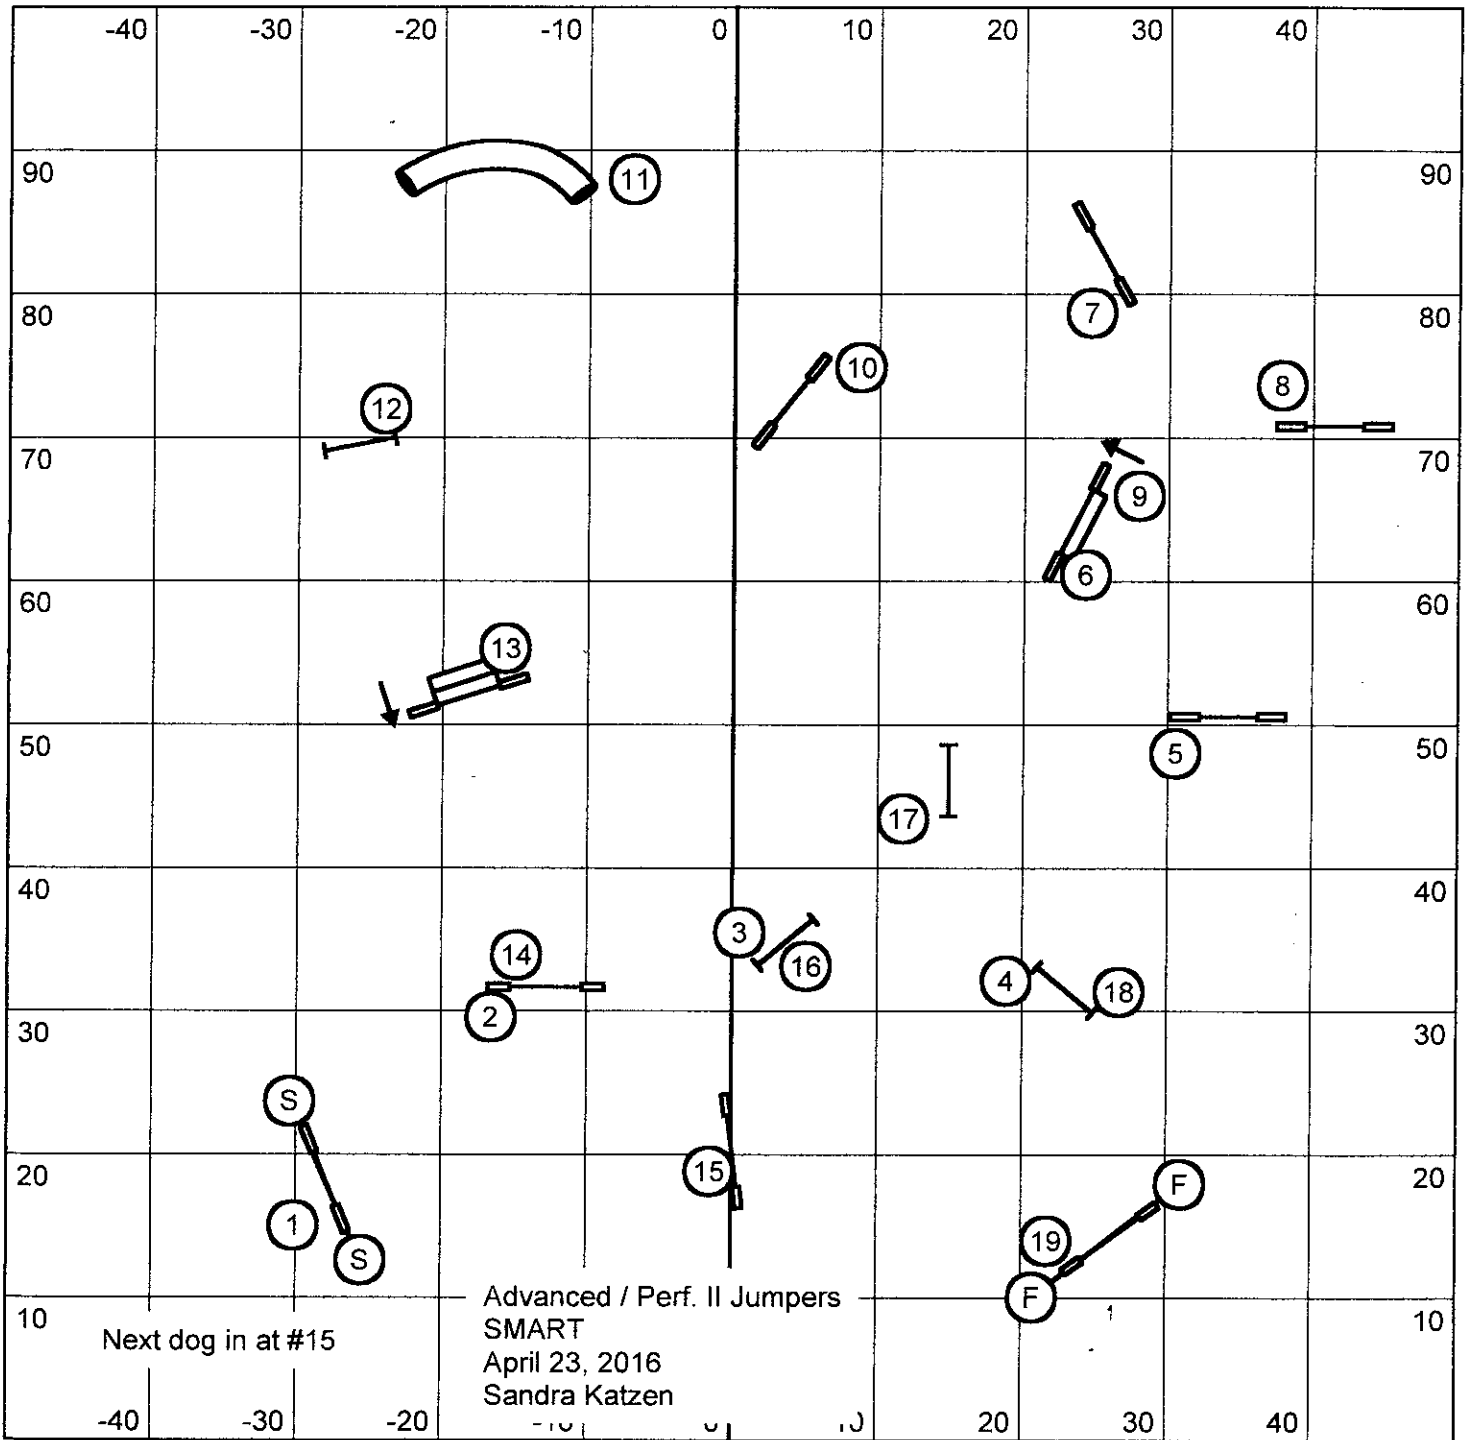

Salinas-Monterey Agility Racing Team  
 Advanced/PII Standard  
 April 23, 2016  
 Judge Kylie Bourke

Next dog on line chute #14

Salinas-Monterey Agility Racing Team  
 Advanced/PII Snooker  
 April 23, 2016  
 Judge Kylie Bourke

22" & 26" 51 secs  
 16" & 18" 52 secs  
 12" & 14" 55 secs  
 Perf dogs add 3 secs

All 3 reds must be attempted.  
**IN THE OPENING:** Everything is bidirectional.  
**IN THE CLOSING:** #2 is bidirectional. Everything must be taken in direction as numbered..

Salinas-Monterey Agility Racing Team  
 Advanced/PII Pairs  
 April 23, 2016  
 Judge Kylie Bourke

1-3-5-7 System  
 30 Sec Opening  
 21 Points in opening plus gamble to Q  
 A frame is 7 points

Salinas-Monterey Agility Racing Team  
 Advanced/P/II Gamblers  
 April 23, 2016  
 Judge Kylie Bourke

**Gamble Times:**  
 22" & 26" - 15 secs  
 16" & 18" - 16 secs  
 12" & 14" - 18 secs  
 Perf add 2 secs