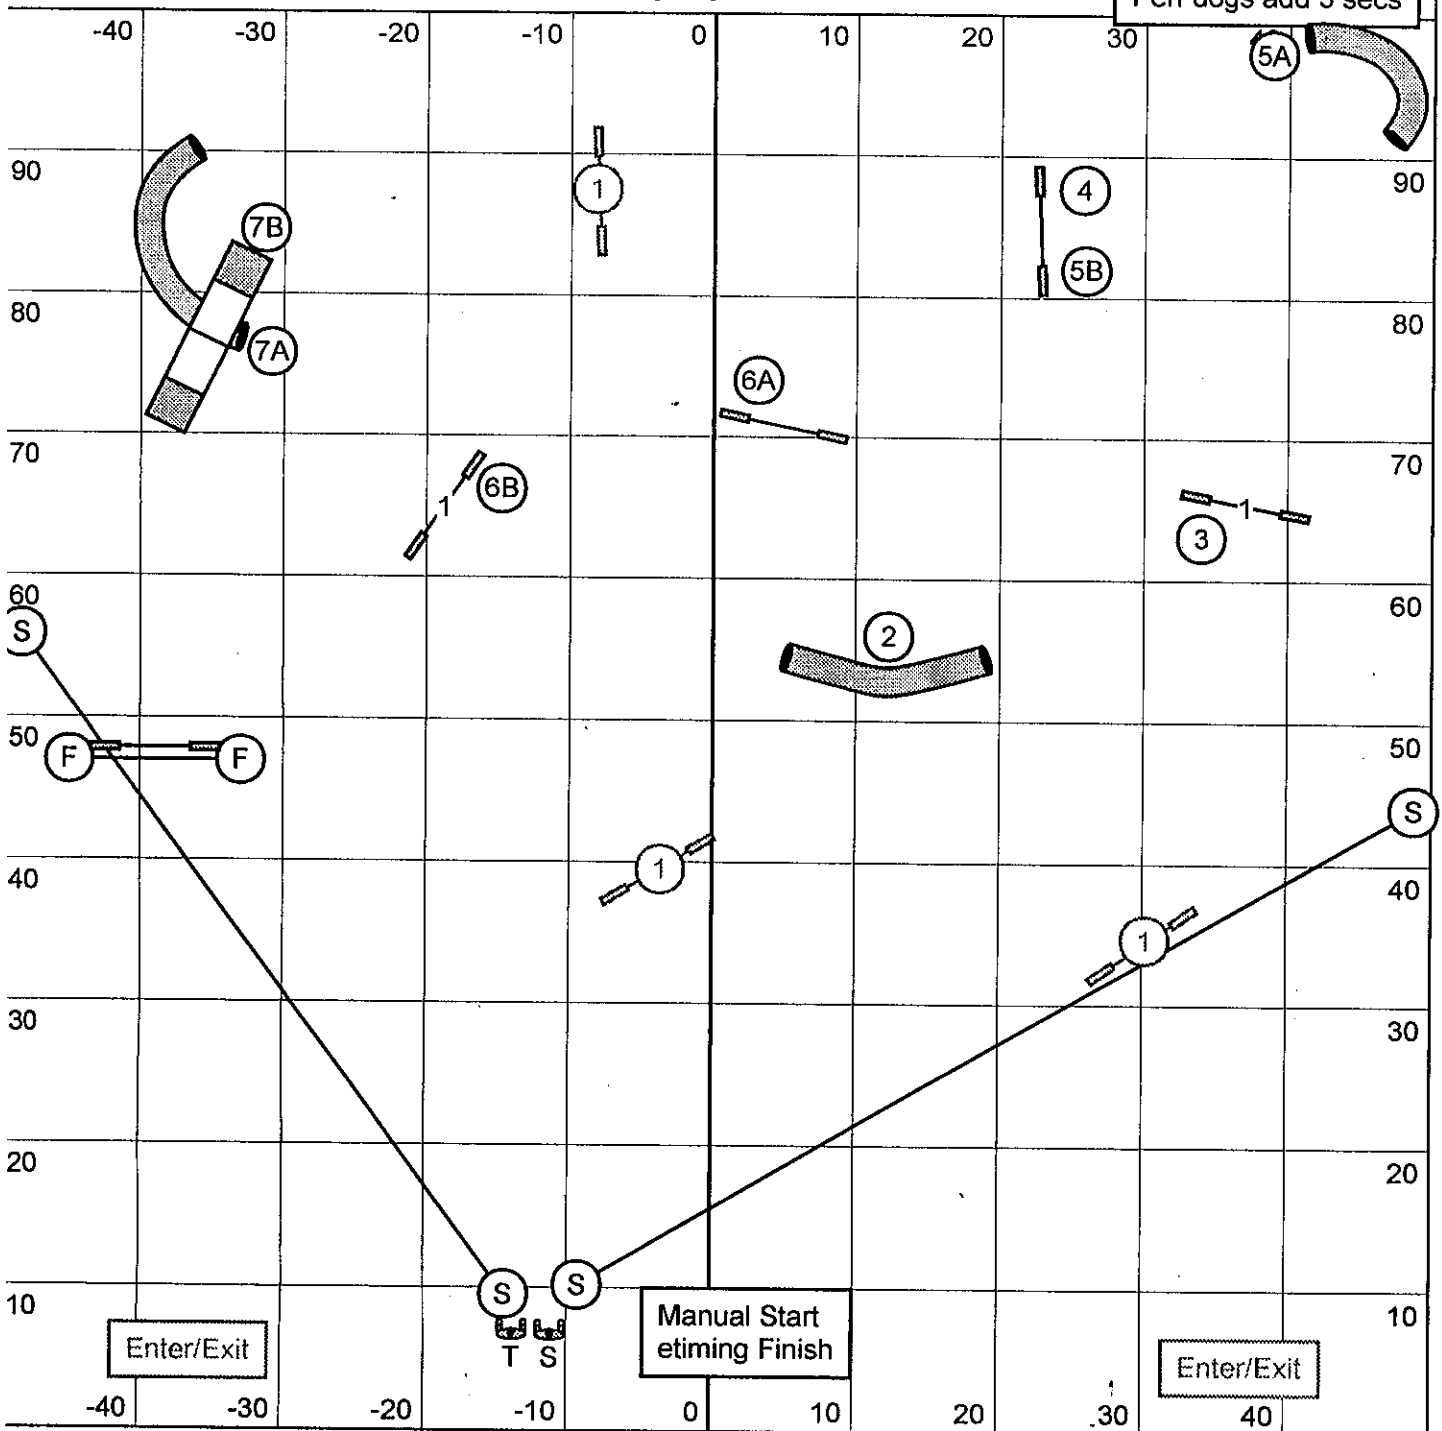

Salinas-Monterey Agility Racing Team  
 Advanced/PII Standard  
 April 23, 2016  
 Judge Kylie Bourke

Next dog on line chute #14

Salinas-Monterey Agility Racing Team  
 Advanced/PII Snooker  
 April 23, 2016  
 Judge Kylie Bourke

22" & 26" 51 secs  
 16" & 18" 52 secs  
 12" & 14" 55 secs  
 Perf dogs add 3 secs

All 3 reds must be attempted.  
**IN THE OPENING:** Everything is bidirectional.  
**IN THE CLOSING:** #2 is bidirectional. Everything must be taken in direction as numbered..

Salinas-Monterey Agility Racing Team  
 Advanced/PII Pairs  
 April 23, 2016  
 Judge Kylie Bourke

1-3-5-7 System  
 30 Sec Opening  
 21 Points in opening plus gamble to Q  
 A frame is 7 points

Salinas-Monterey Agility Racing Team  
 Advanced/P/II Gamblers  
 April 23, 2016  
 Judge Kylie Bourke

**Gamble Times:**  
 22" & 26" - 15 secs  
 16" & 18" - 16 secs  
 12" & 14" - 18 secs  
 Perf add 2 secs