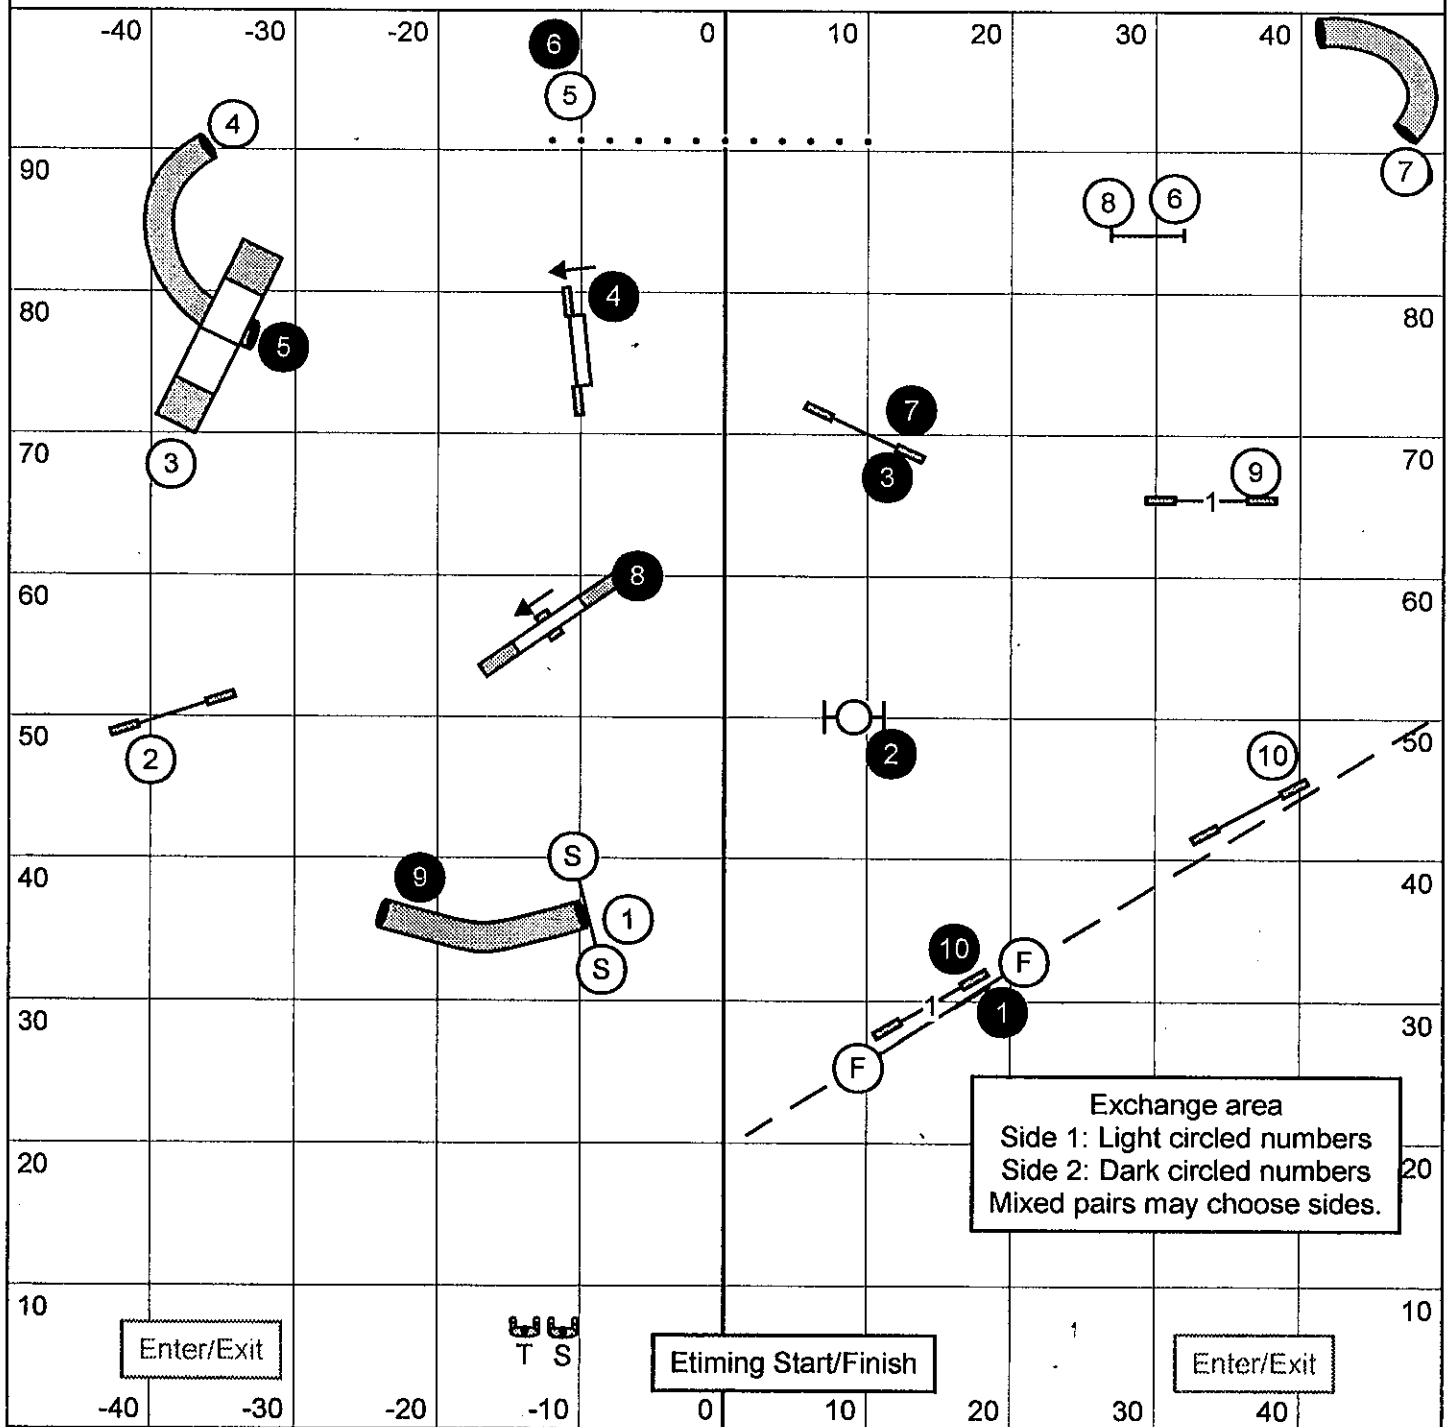

Salinas-Monterey Agility Racing Team  
 Advanced/PII Standard  
 April 23, 2016  
 Judge Kylie Bourke

Next dog on line chute #14

Salinas-Monterey Agility Racing Team  
 Advanced/PII Snooker  
 April 23, 2016  
 Judge Kylie Bourke

22" & 26" 51 secs  
 16" & 18" 52 secs  
 12" & 14" 55 secs  
 Perf dogs add 3 secs

All 3 reds must be attempted.  
**IN THE OPENING:** Everything is bidirectional.  
**IN THE CLOSING:** #2 is bidirectional. Everything must be taken in direction as numbered..

Salinas-Monterey Agility Racing Team  
 Advanced/PII Pairs  
 April 23, 2016  
 Judge Kylie Bourke

1-3-5-7 System  
 30 Sec Opening  
 21 Points in opening plus gamble to Q  
 A frame is 7 points

Salinas-Monterey Agility Racing Team  
 Advanced/P/II Gamblers  
 April 23, 2016  
 Judge Kylie Bourke

**Gamble Times:**  
 22" & 26" - 15 secs  
 16" & 18" - 16 secs  
 12" & 14" - 18 secs  
 Perf add 2 secs