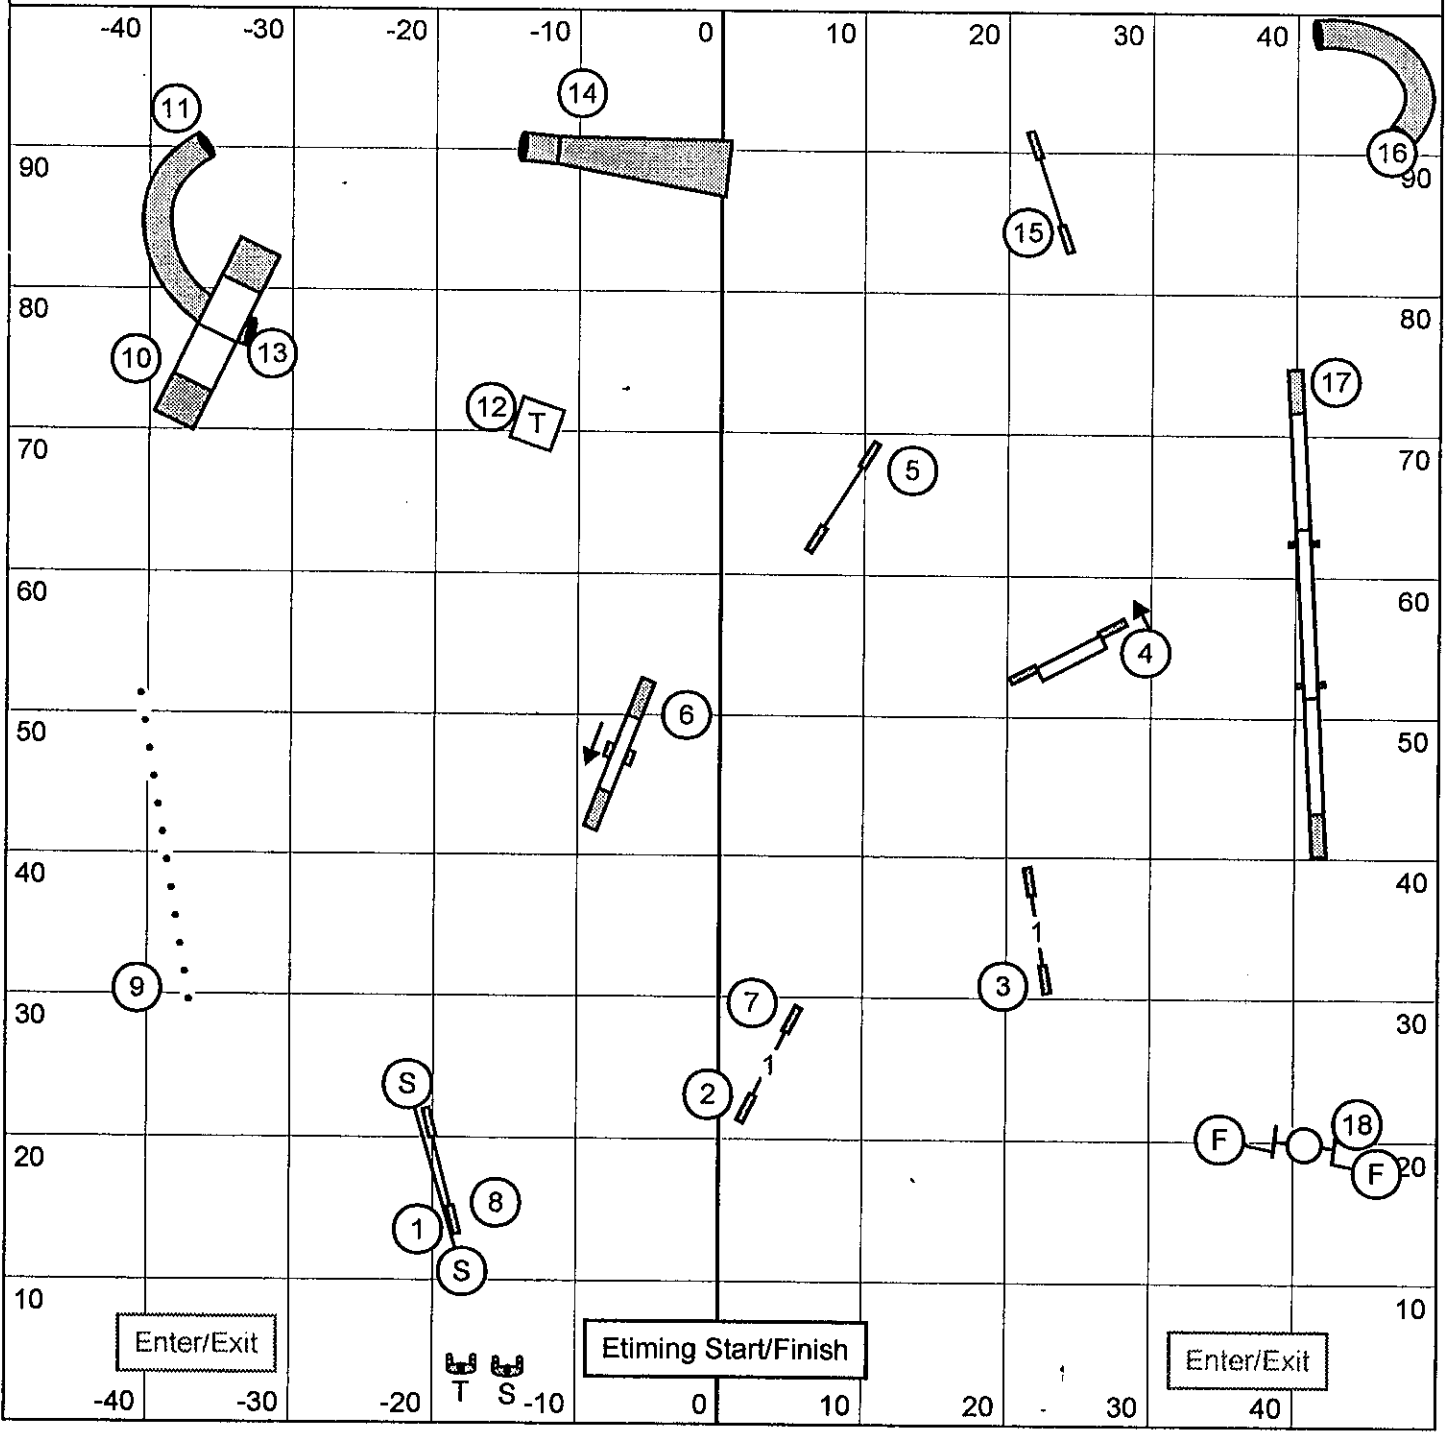

Salinas-Monterey Agility Racing Team  
 Advanced/PII Standard  
 April 23, 2016  
 Judge Kylie Bourke

Next dog on line chute #14

Salinas-Monterey Agility Racing Team  
 Advanced/PII Snooker  
 April 23, 2016  
 Judge Kylie Bourke

22" & 26" 51 secs  
 16" & 18" 52 secs  
 12" & 14" 55 secs  
 Perf dogs add 3 secs

All 3 reds must be attempted.  
**IN THE OPENING:** Everything is bidirectional.  
**IN THE CLOSING:** #2 is bidirectional. Everything must be taken in direction as numbered..

Salinas-Monterey Agility Racing Team  
 Advanced/PII Pairs  
 April 23, 2016  
 Judge Kylie Bourke

1-3-5-7 System  
 30 Sec Opening  
 21 Points in opening plus gamble to Q  
 A frame is 7 points

Salinas-Monterey Agility Racing Team  
 Advanced/P/II Gamblers  
 April 23, 2016  
 Judge Kylie Bourke

**Gamble Times:**  
 22" & 26" - 15 secs  
 16" & 18" - 16 secs  
 12" & 14" - 18 secs  
 Perf add 2 secs