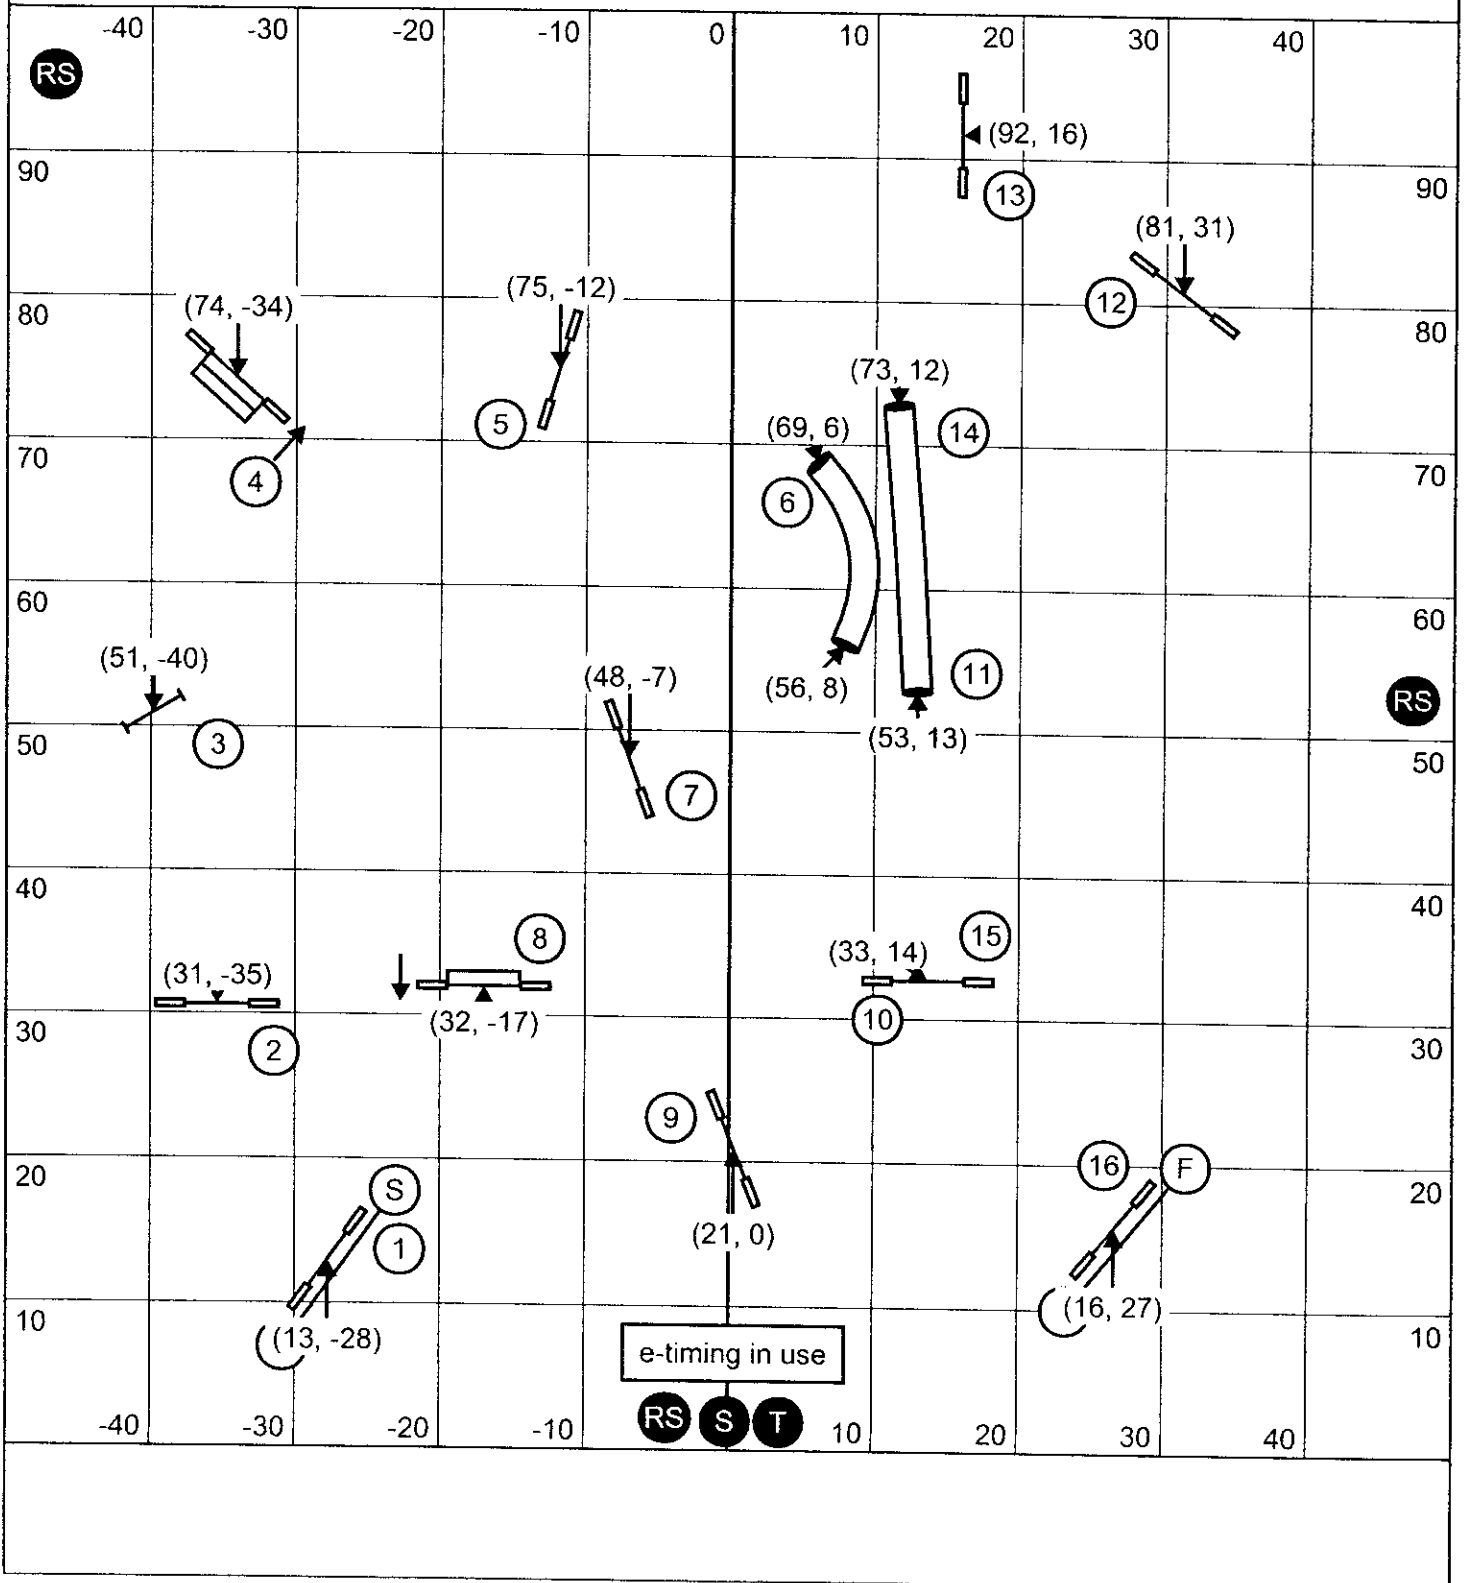

SMART - Prunedale, CA

SUNDAY APRIL 19 - STARTERS/P1 JUMPERS

Judge: Matt Palmieri