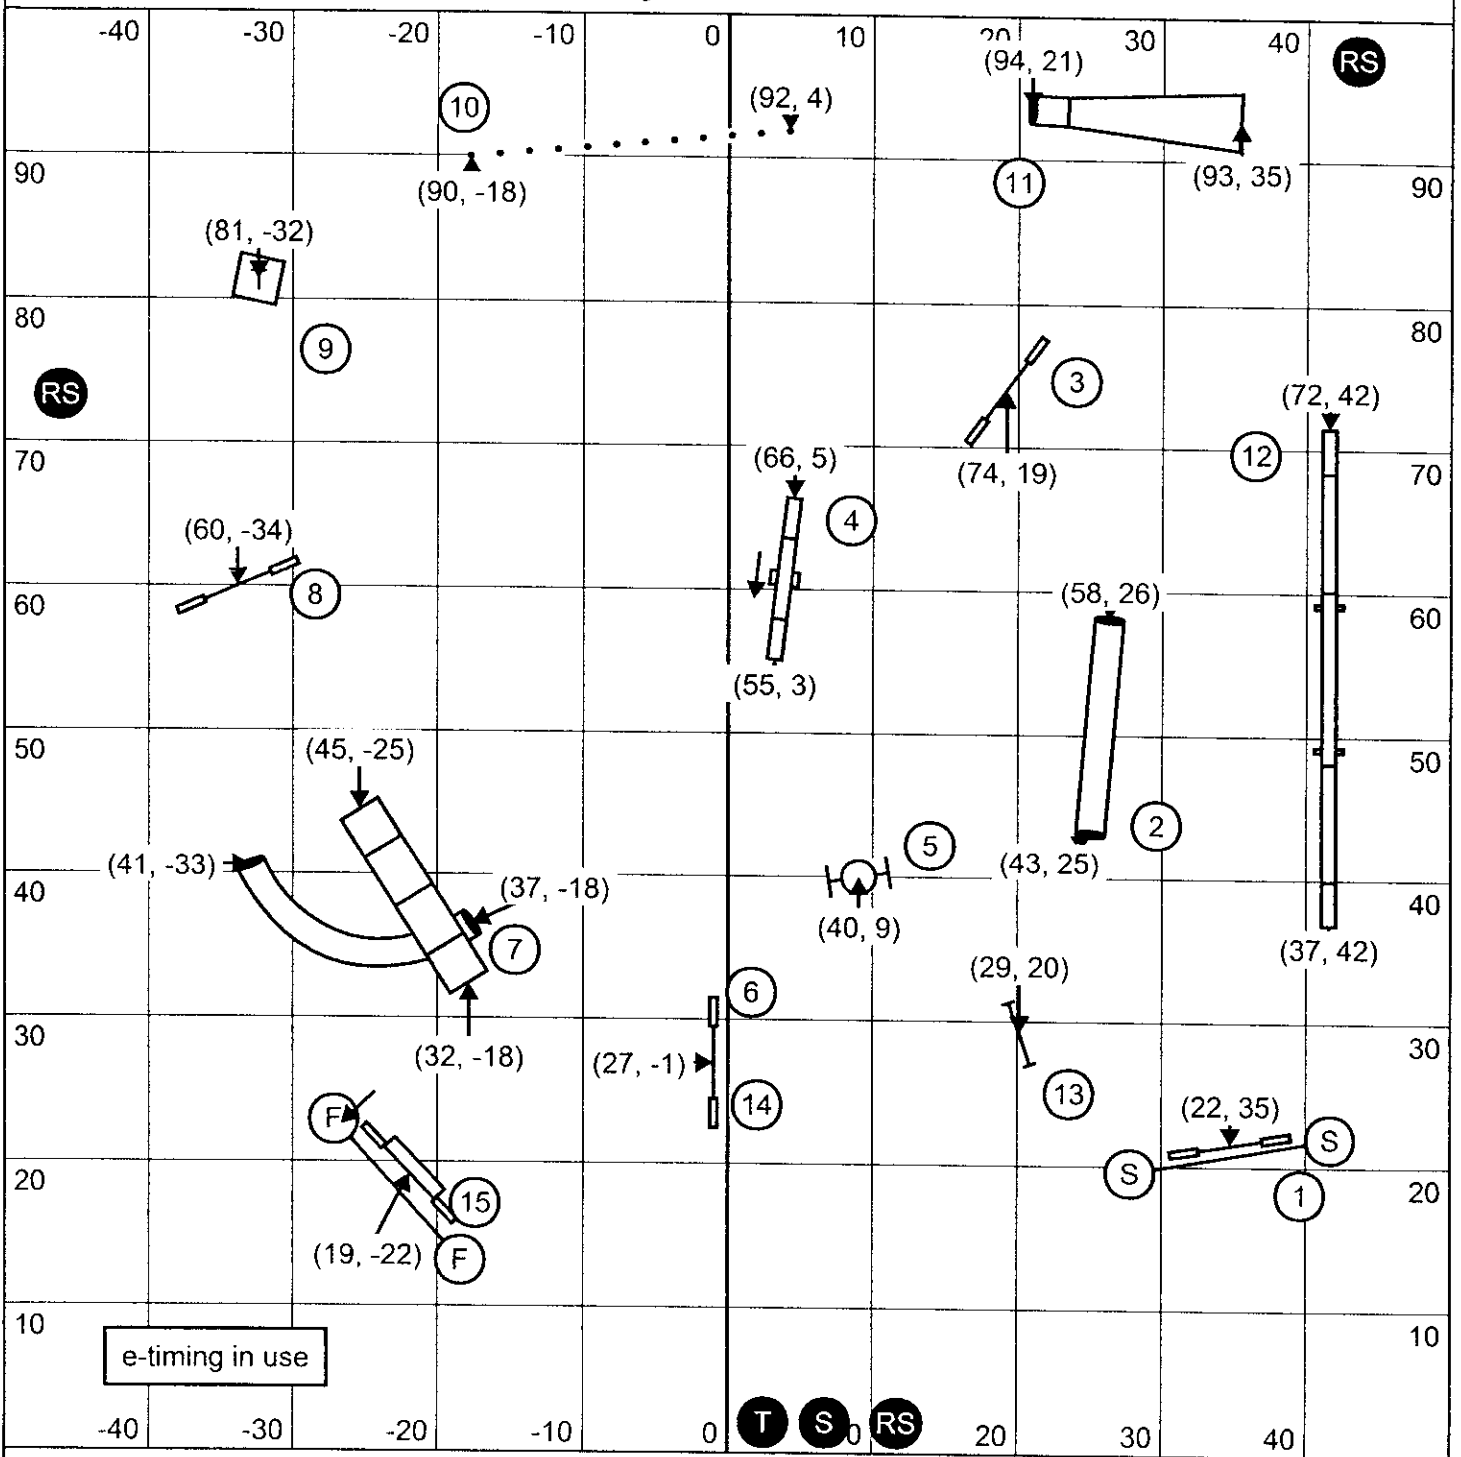

# SUNDAY APRIL 19 - STARTERS/PI STANDARD

Judge: Matt Palmieri

SMART - Prunedale, CA  
**SUNDAY APRIL 19 - STARTERS/P1 GAMBLERS**

Judge: Matt Palmieri

1-2-3-5 System - 25 Sec Opening - 13 Points needed in opening - Dogwalk is 5 pts.  
 No Contact to Contact - Back to Back allowed

SMART - Prunedale, CA  
**SUNDAY APRIL 19 - STARTERS/P1 SNOOKER**  
 Judge: Matt Palmieri

Opening - All obstacles are bi-directional and combos just need to be completed  
 Closing - #2 is bi-directional, everything else must be taken as numbered  
 12" & 14" - 54 sec. 16" & 18" - 52 sec. 22" & 26" - 51 sec. Perf. + 2 sec.