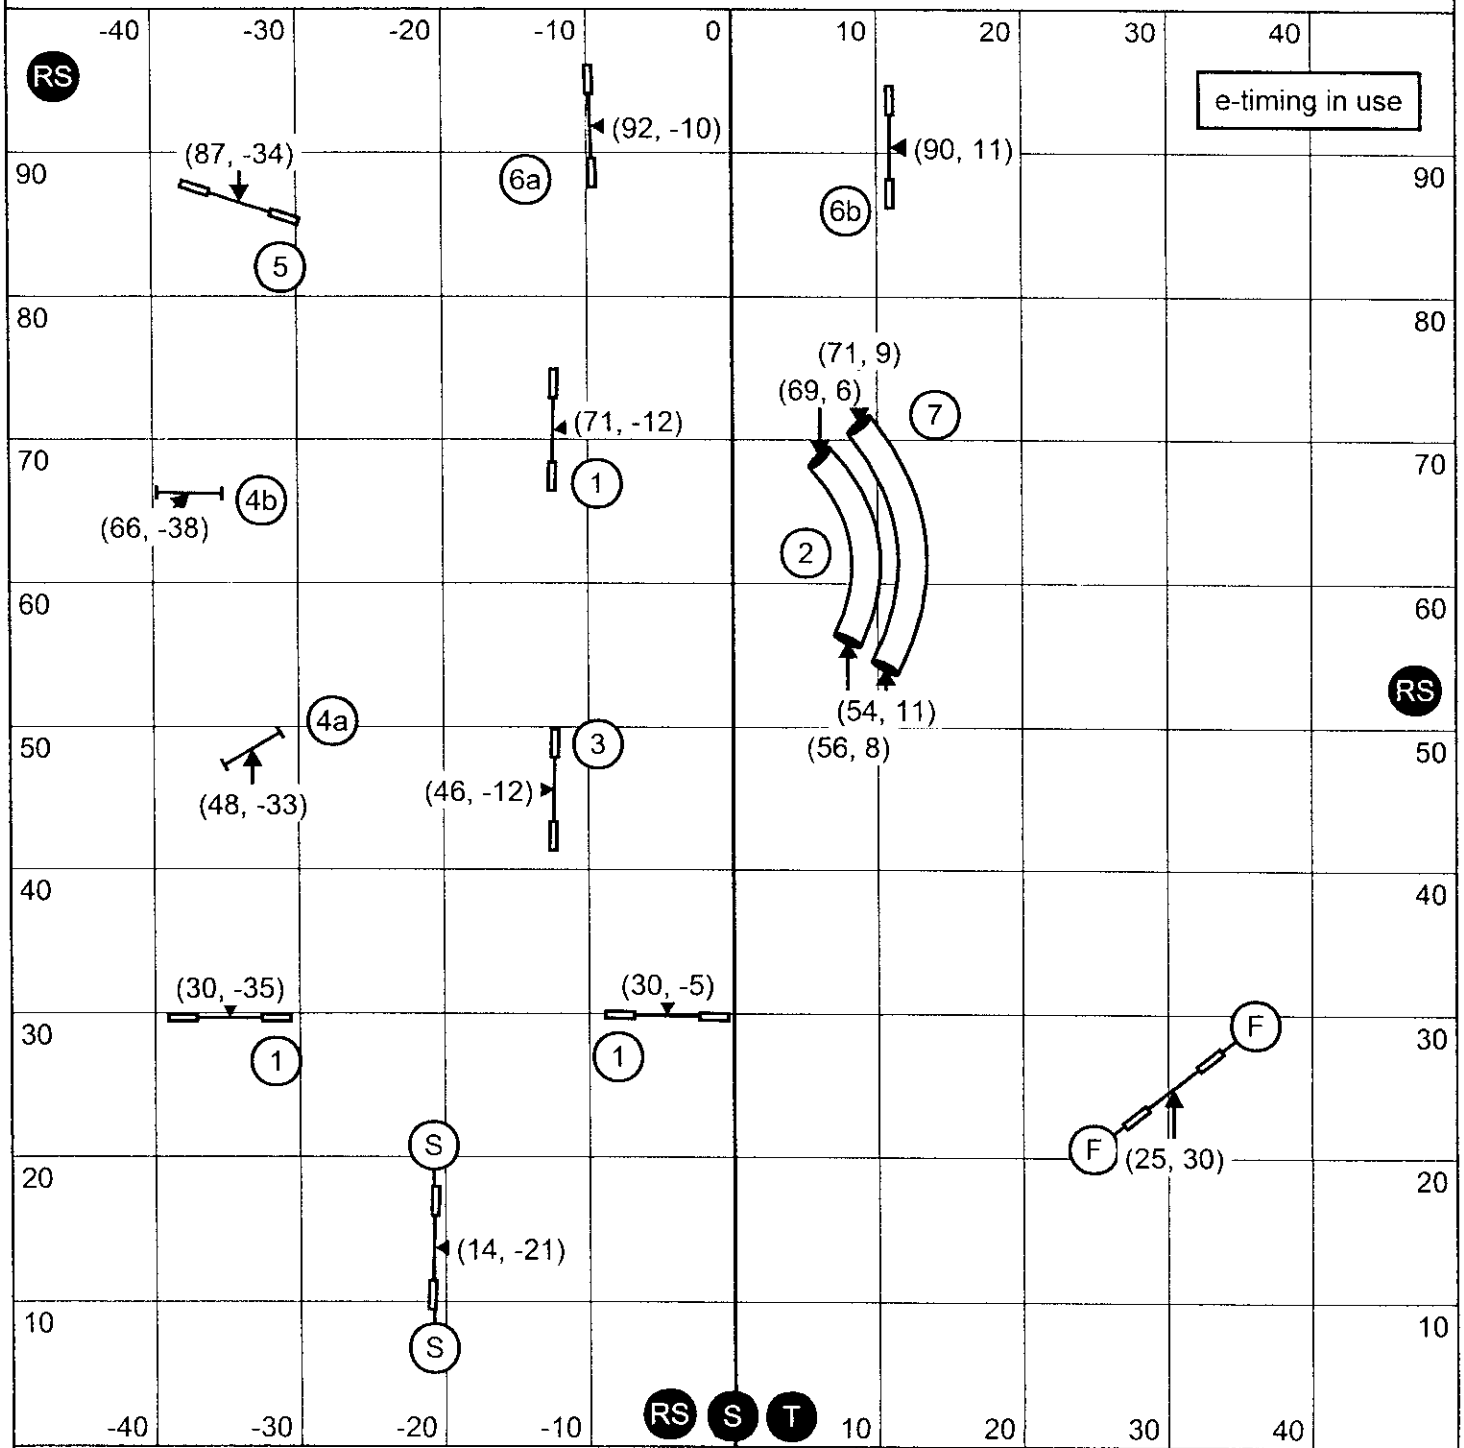

# SUNDAY APRIL 19 - STARTERS/PI STANDARD

Judge: Matt Palmieri

SMART - Prunedale, CA  
**SUNDAY APRIL 19 - STARTERS/P1 GAMBLERS**

Judge: Matt Palmieri

1-2-3-5 System - 25 Sec Opening - 13 Points needed in opening - Dogwalk is 5 pts.  
 No Contact to Contact - Back to Back allowed

SMART - Prunedale, CA  
**SUNDAY APRIL 19 - STARTERS/P1 SNOOKER**  
 Judge: Matt Palmieri

Opening - All obstacles are bi-directional and combos just need to be completed  
 Closing - #2 is bi-directional, everything else must be taken as numbered  
 12" & 14" - 54 sec. 16" & 18" - 52 sec. 22" & 26" - 51 sec. Perf. + 2 sec.