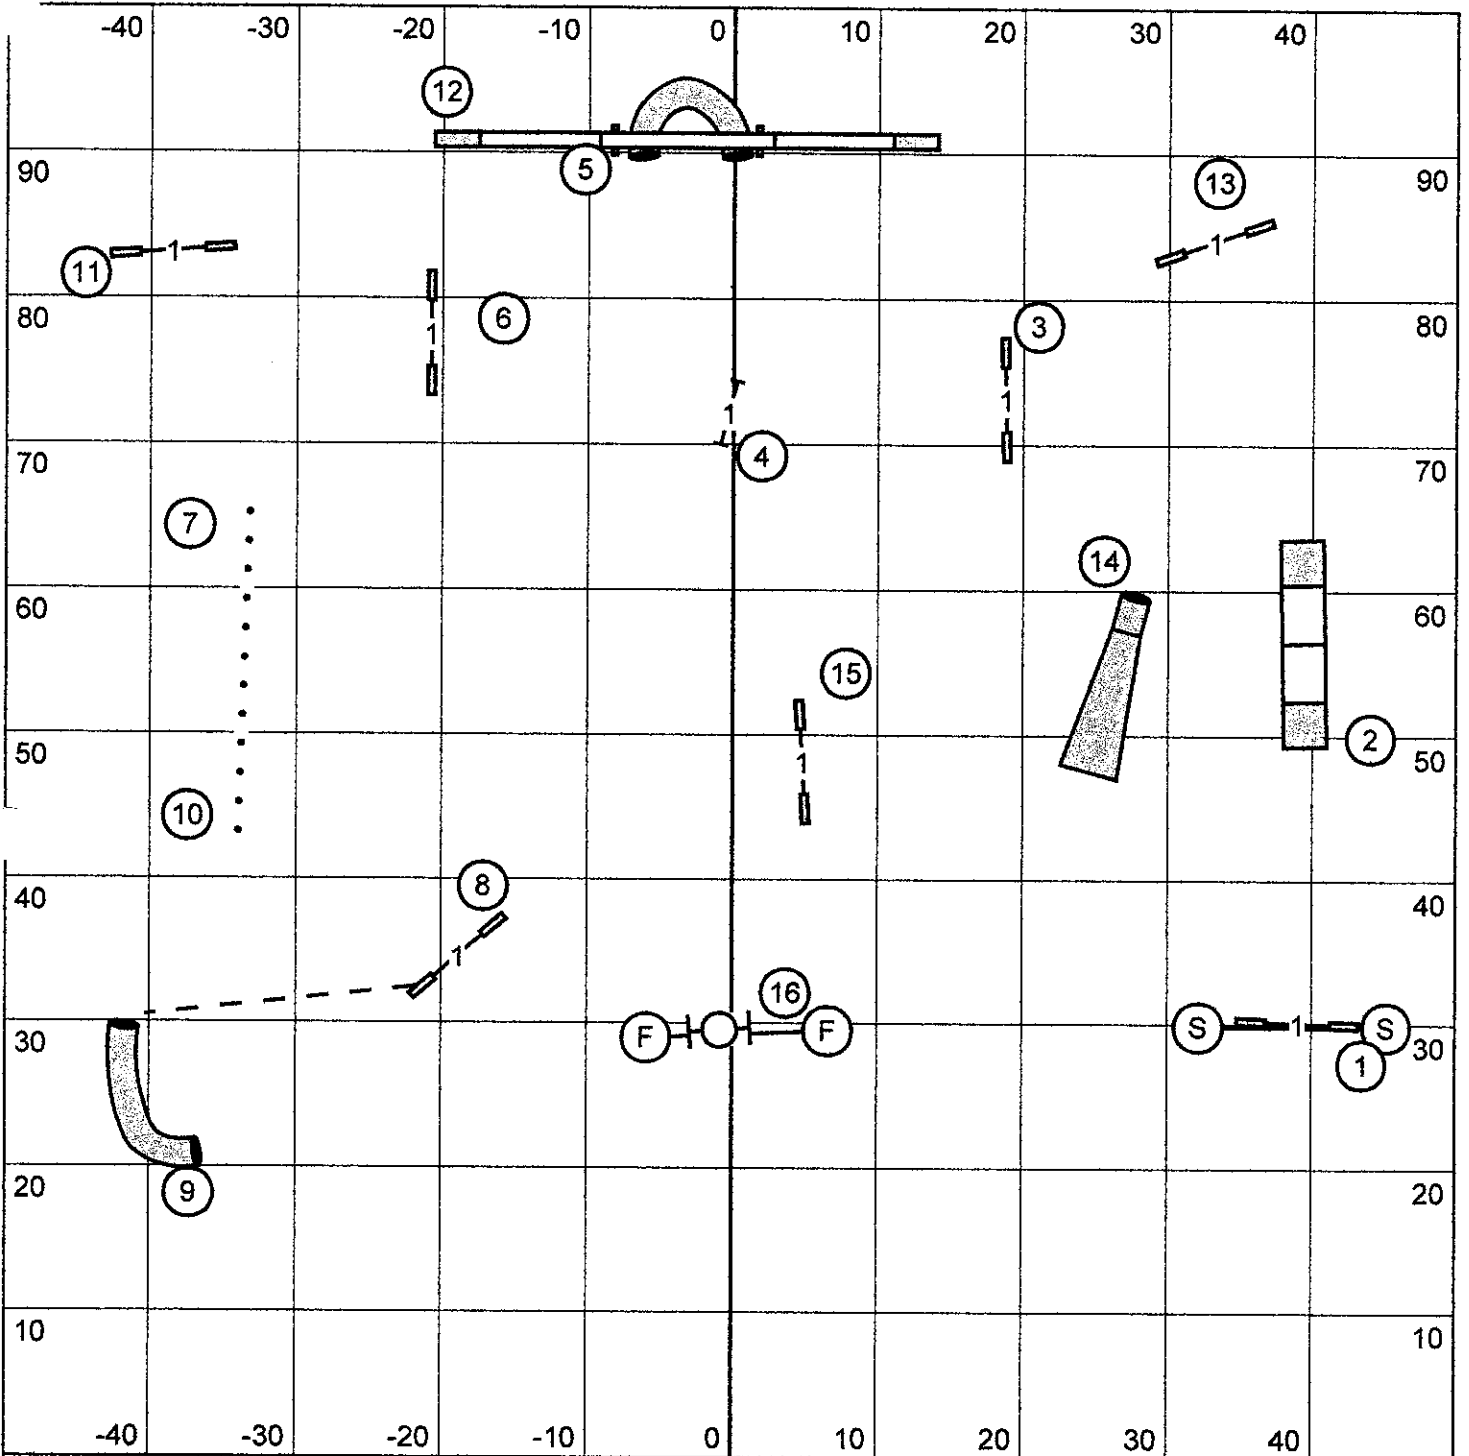

Starter/Novice/P1 Pairs

Salinas-Monterey
Agility Racing Team (SMART)
Judge: Anne Platt
April 19, 2015

First dog will run 1-8, second dog 9 -16.
Mixed height pairs please tell the gate which dog will run first.