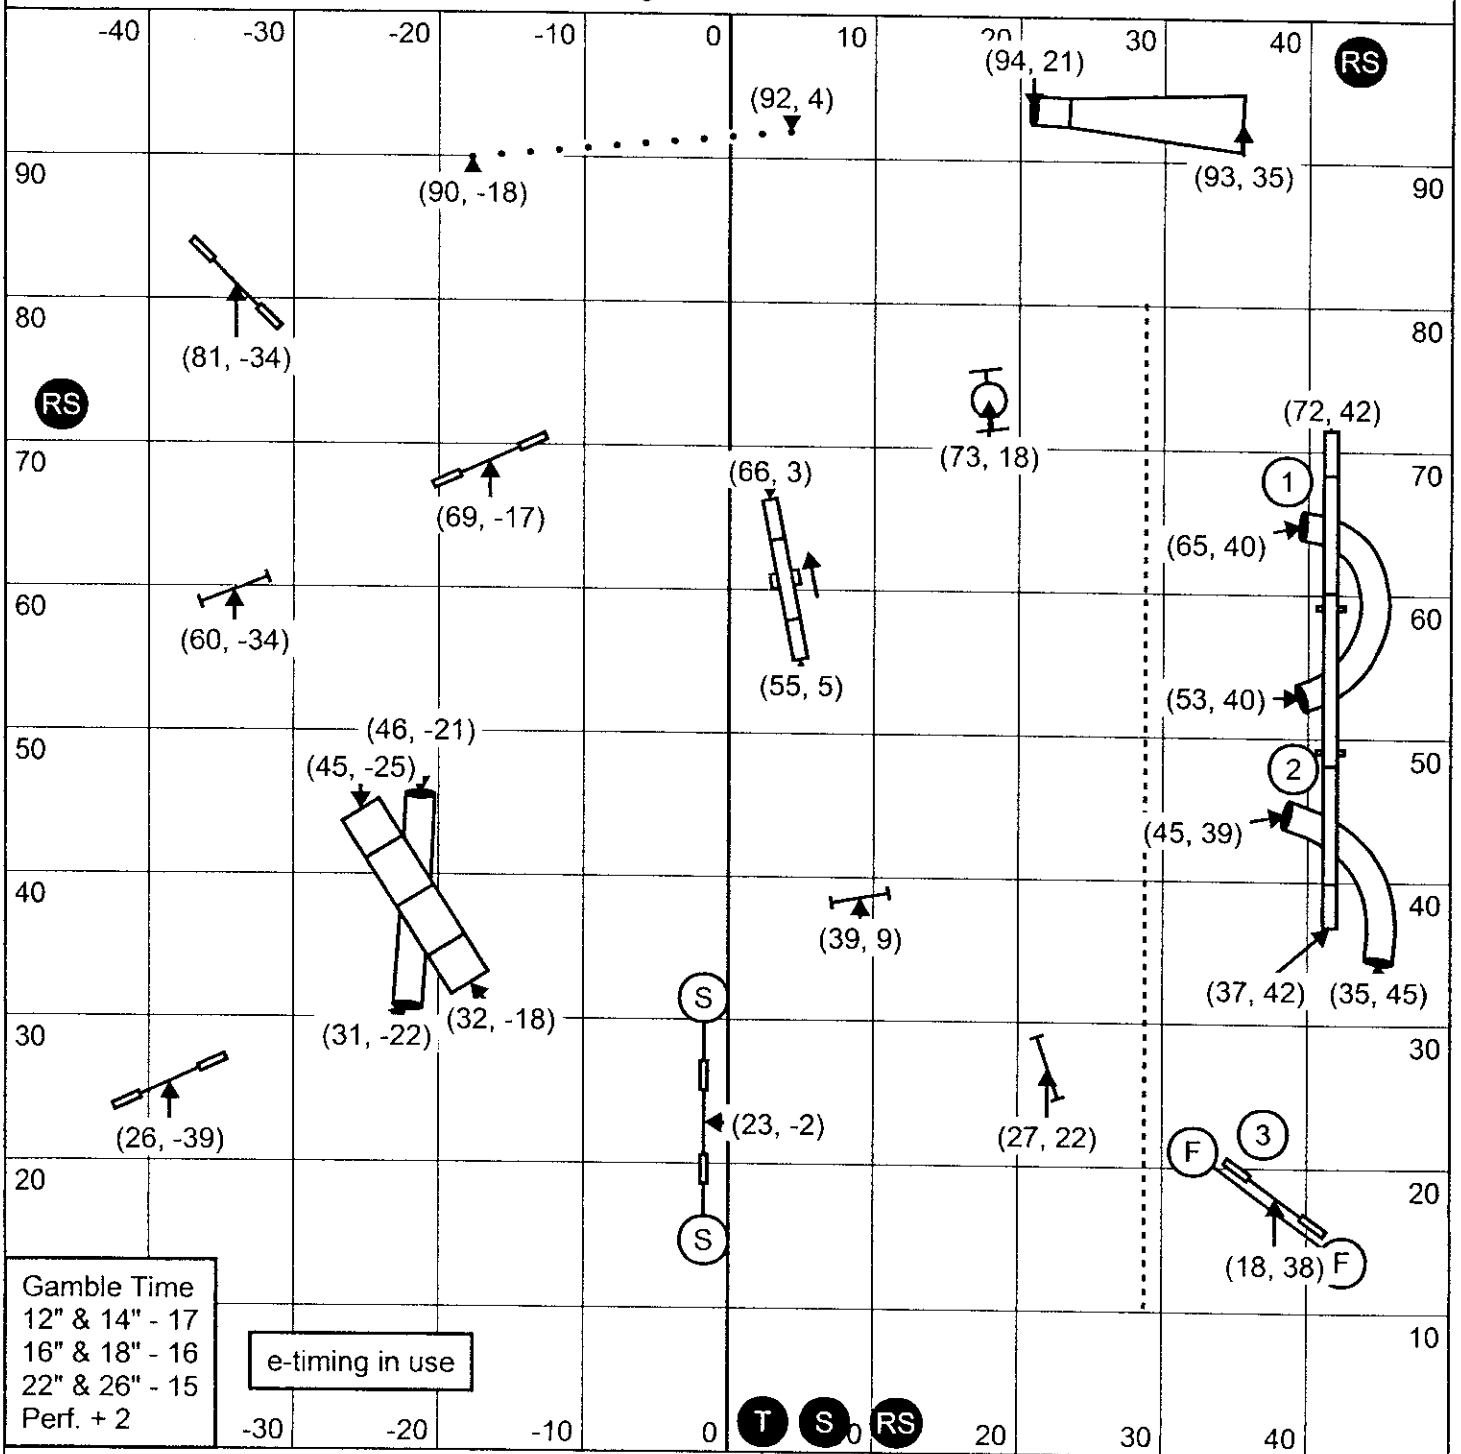

# SUNDAY APRIL 19 - STARTERS/PI STANDARD

Judge: Matt Palmieri

SMART - Prunedale, CA  
**SUNDAY APRIL 19 - STARTERS/P1 GAMBLERS**

Judge: Matt Palmieri

1-2-3-5 System - 25 Sec Opening - 13 Points needed in opening - Dogwalk is 5 pts.  
 No Contact to Contact - Back to Back allowed

SMART - Prunedale, CA  
**SUNDAY APRIL 19 - STARTERS/P1 SNOOKER**  
 Judge: Matt Palmieri

Opening - All obstacles are bi-directional and combos just need to be completed  
 Closing - #2 is bi-directional, everything else must be taken as numbered  
 12" & 14" - 54 sec. 16" & 18" - 52 sec. 22" & 26" - 51 sec. Perf. + 2 sec.