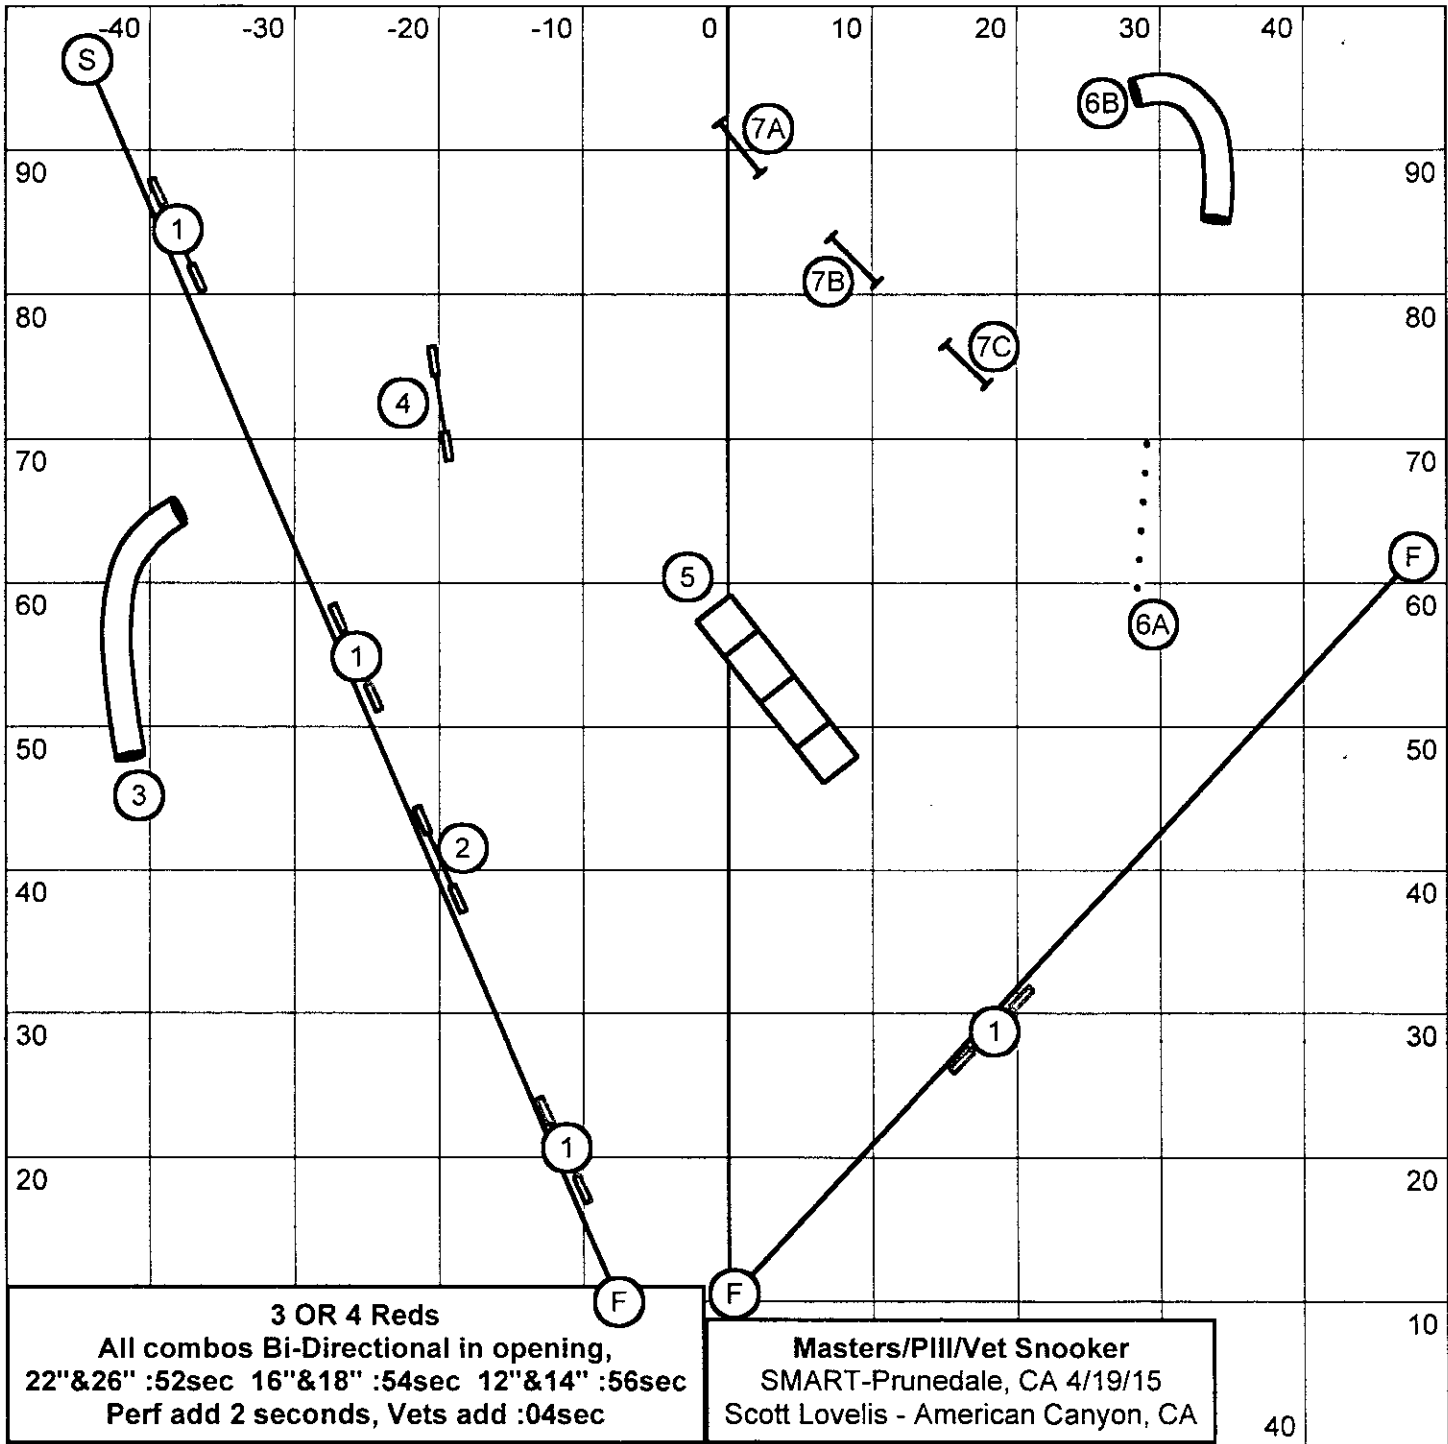

1-3-5-7, Dogwalk = 7 pts

Opening = 25 sec, Gamble=15 pts.

Contacts: back-to-back and consecutive = are ok

Need 18 pts in opening + gamble,

Gamble time: Ch 26"/22"= 14 sec, Ch18"/16"= 15 sec, Ch 14"/12"= 16 sec.

Perf=+1, Vet = +2

Master/P3/Vet Gambler

Salinas-Monterey

Agility Racing Team (SMART)

Judge: Anne Platt

April 19, 2015

Master/P3 Jumpers

Salinas-Monterey Agility Racing Team (SMART)