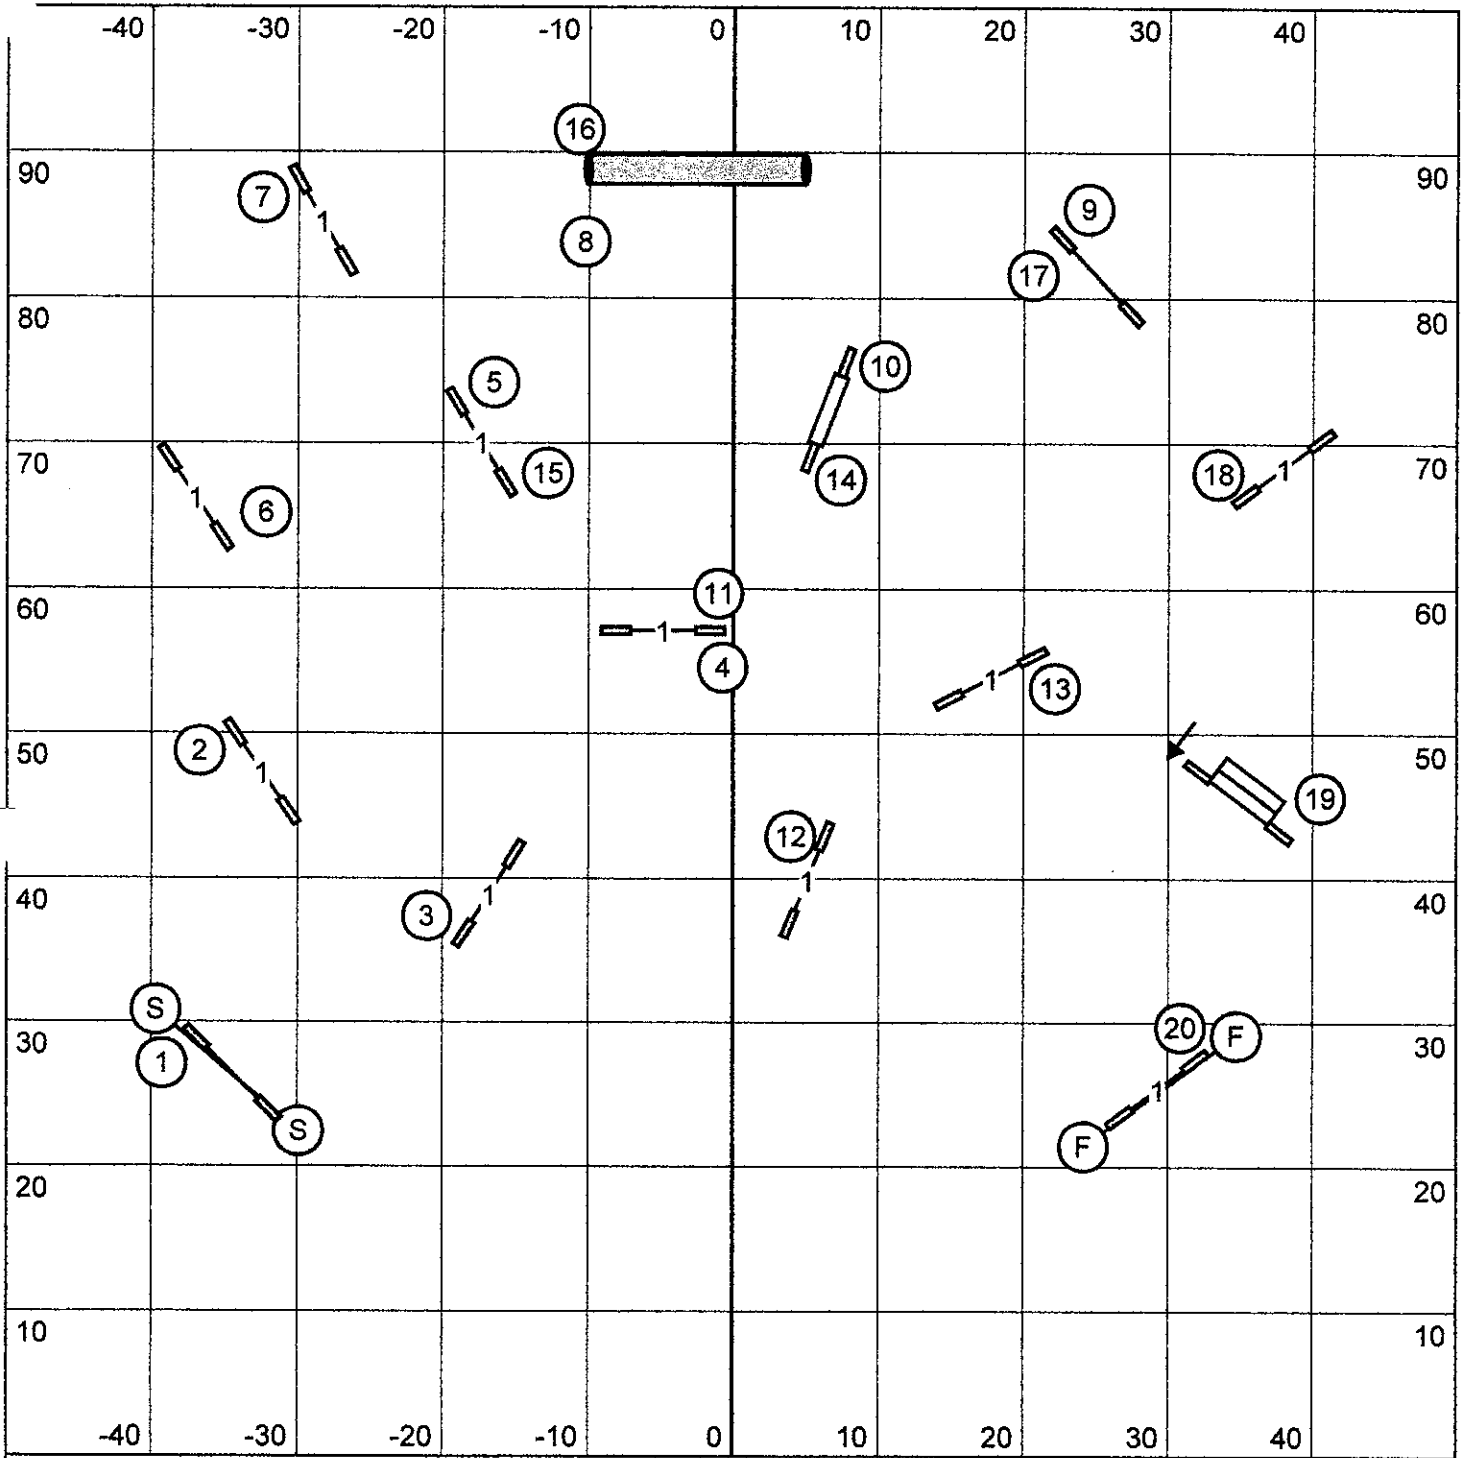

1-3-5-7, Dogwalk = 7 pts

Opening = 25 sec, Gamble=15 pts.

Contacts: back-to-back and consecutive = are ok

Need 18 pts in opening + gamble,

Gamble time: Ch 26"/22"= 14 sec, Ch18"/16"= 15 sec, Ch 14"/12"= 16 sec.

Perf=+1, Vet = +2

Master/P3/Vet Gambler

Salinas-Monterey

Agility Racing Team (SMART)

Judge: Anne Platt

April 19, 2015

Master/P3 Jumpers

Salinas-Monterey Agility Racing Team (SMART)