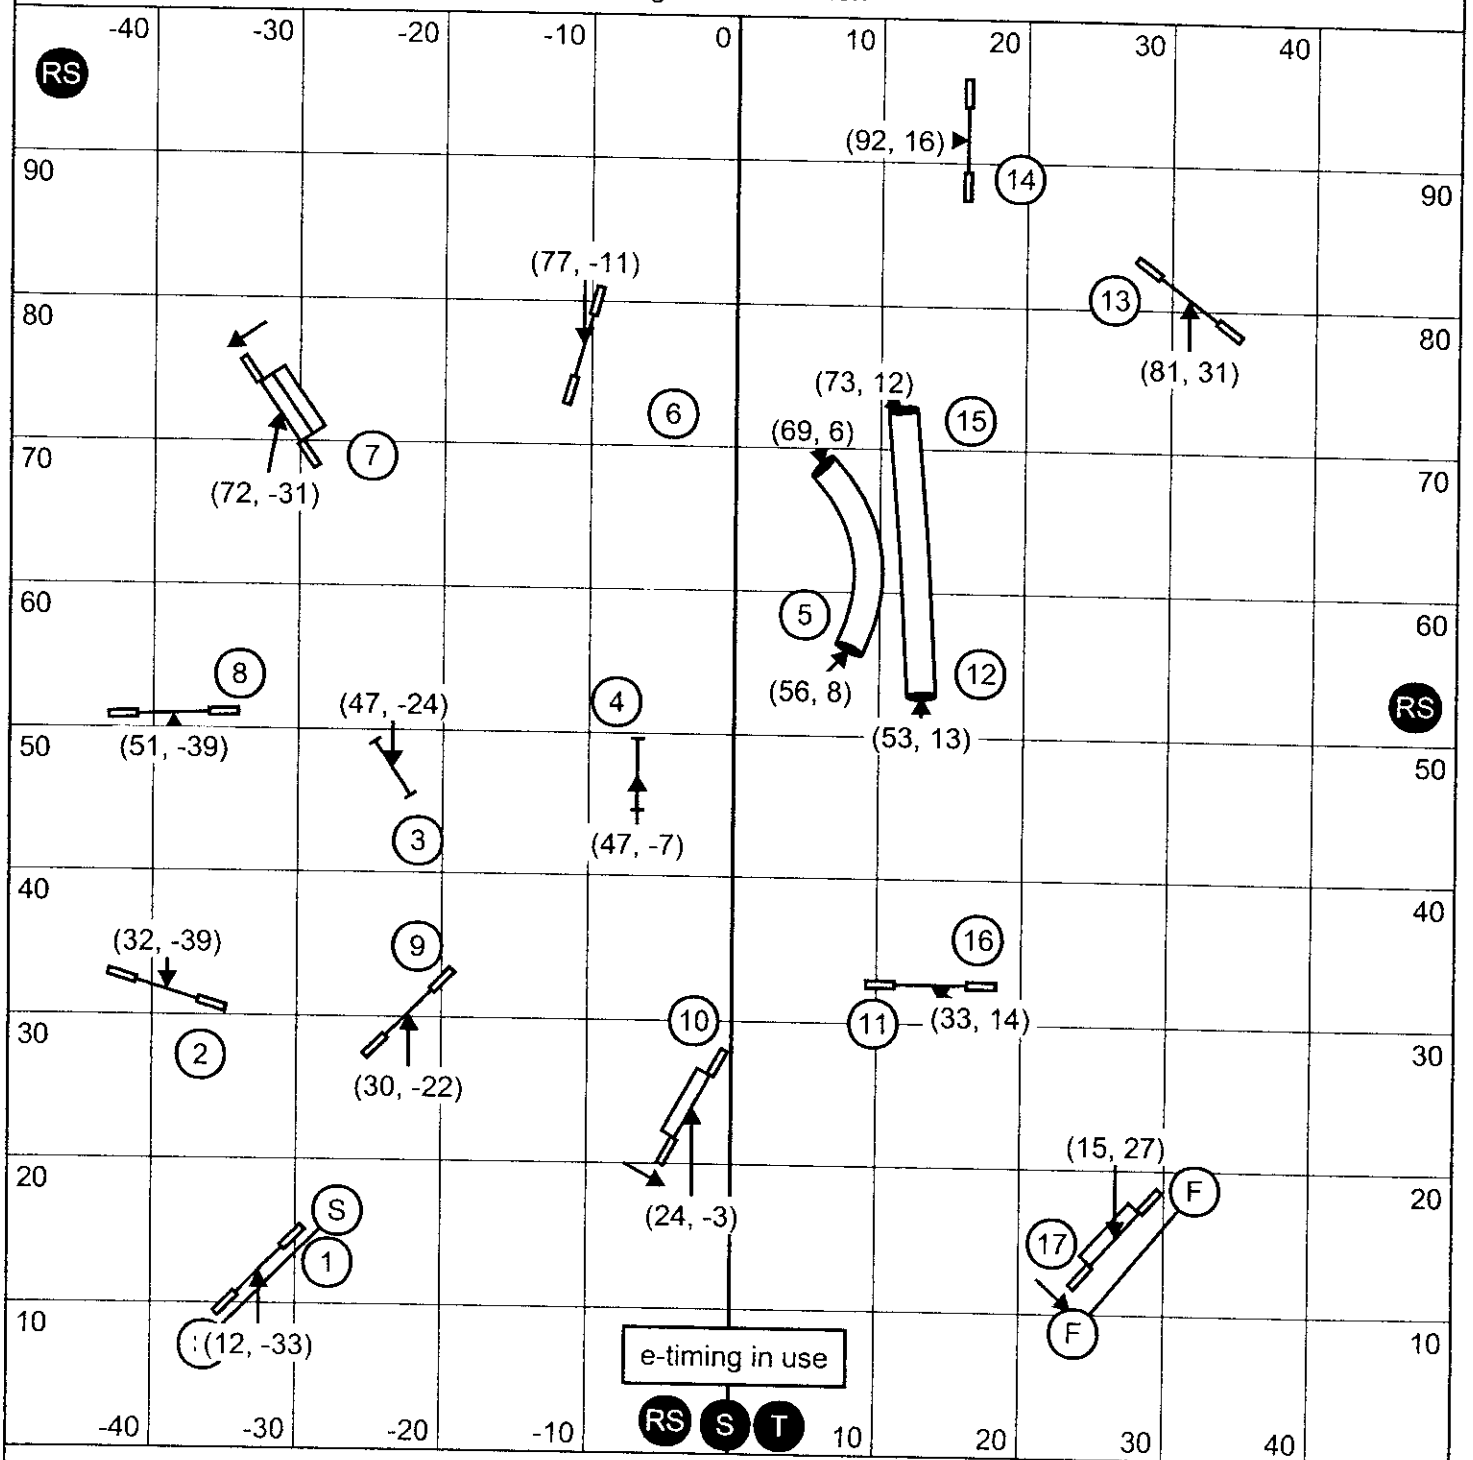

SMART - Prunedale, CA
SUNDAY APRIL 19 - ADVANCED/PII JUMPERS

Judge: Matt Palmieri