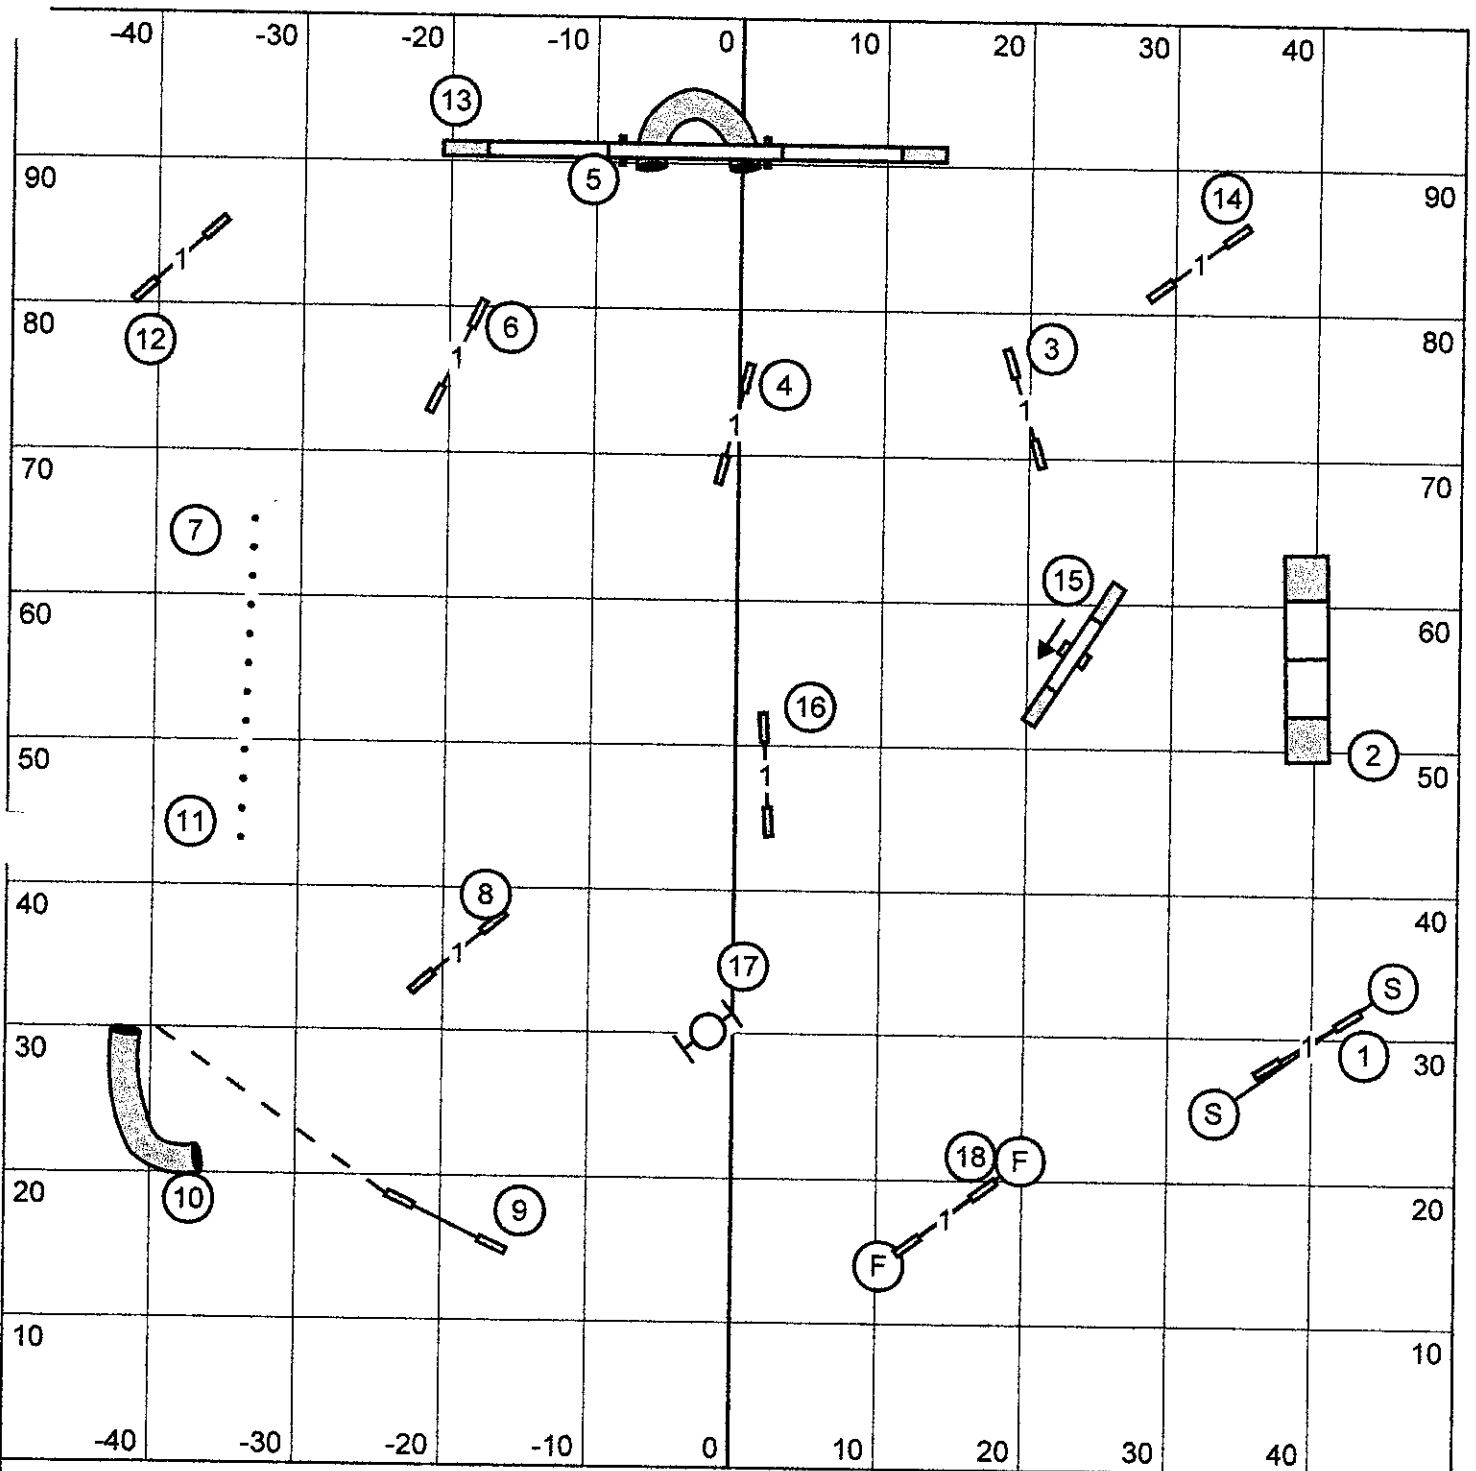

Advanced/ P2 Pairs

Salinas-Monterey Agility Racing Team (SMART)

Judge: Anne Platt

April 19, 2015

First dog will run 1-9, second dog 10-18.

Mixed height pairs please tell the gate which dog will run first.