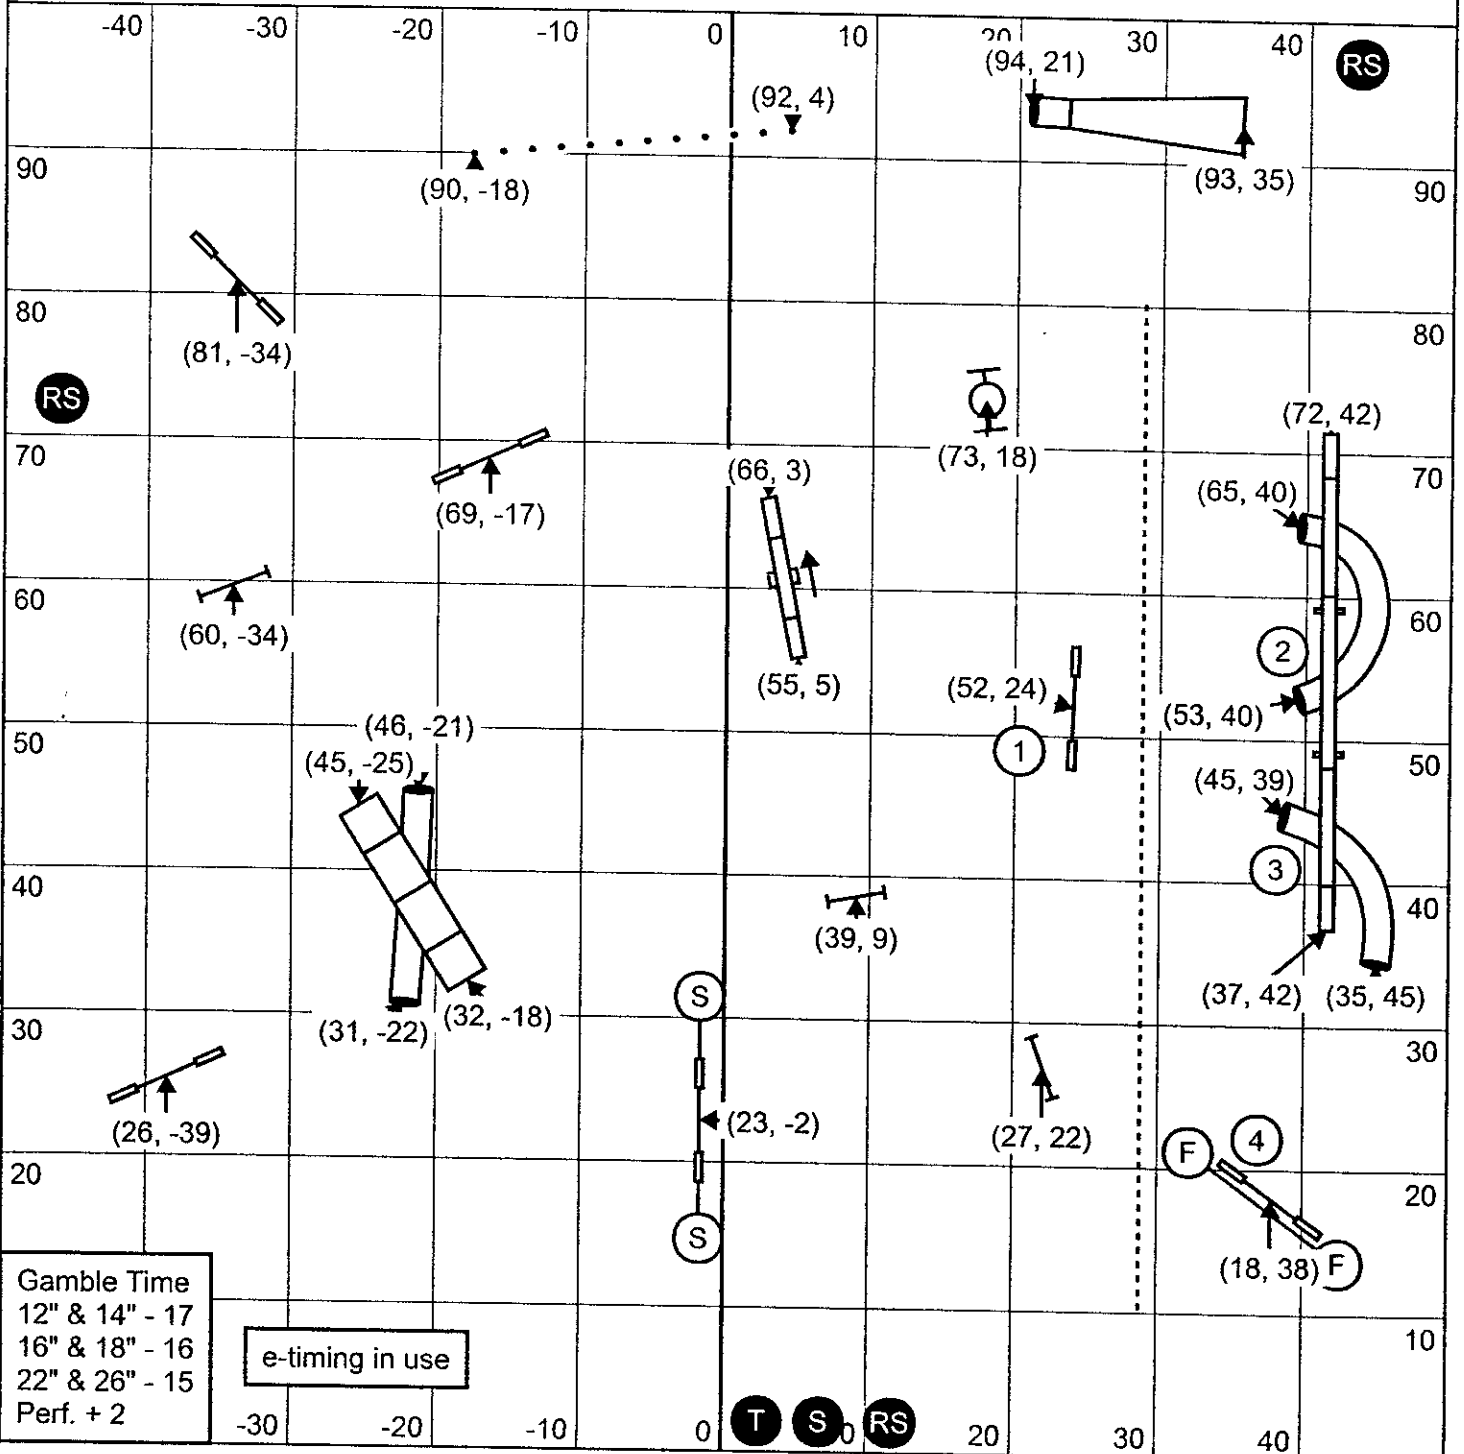

SMART - Prunedale, CA

SUNDAY APRIL 19 - ADVANCED/PII STANDARD

Judge: Matt Palmieri

SMART - Prunedale, CA
SUNDAY APRIL 19 - ADVANCED/PII GAMBLERS

Judge: Matt Palmieri

Gamble Time
 12" & 14" - 17
 16" & 18" - 16
 22" & 26" - 15
 Perf. + 2

e-timing in use

1-2-3-5 System - 25 Sec Opening - 13 Points needed in opening - Dogwalk is 5 pts.
 No Contact to Contact - Back to Back allowed

SMART - Prunedale, CA
SUNDAY APRIL 19 - ADVANCED/PII SNOOKER

Judge: Matt Palmieri

Opening - All obstacles are bi-directional and combos just need to be completed
 Closing - #2 is bi-directional, everything else must be taken as numbered
 12" & 14" - 54 sec. 16" & 18" - 52 sec. 22" & 26" - 51 sec. Perf. + 2 sec.