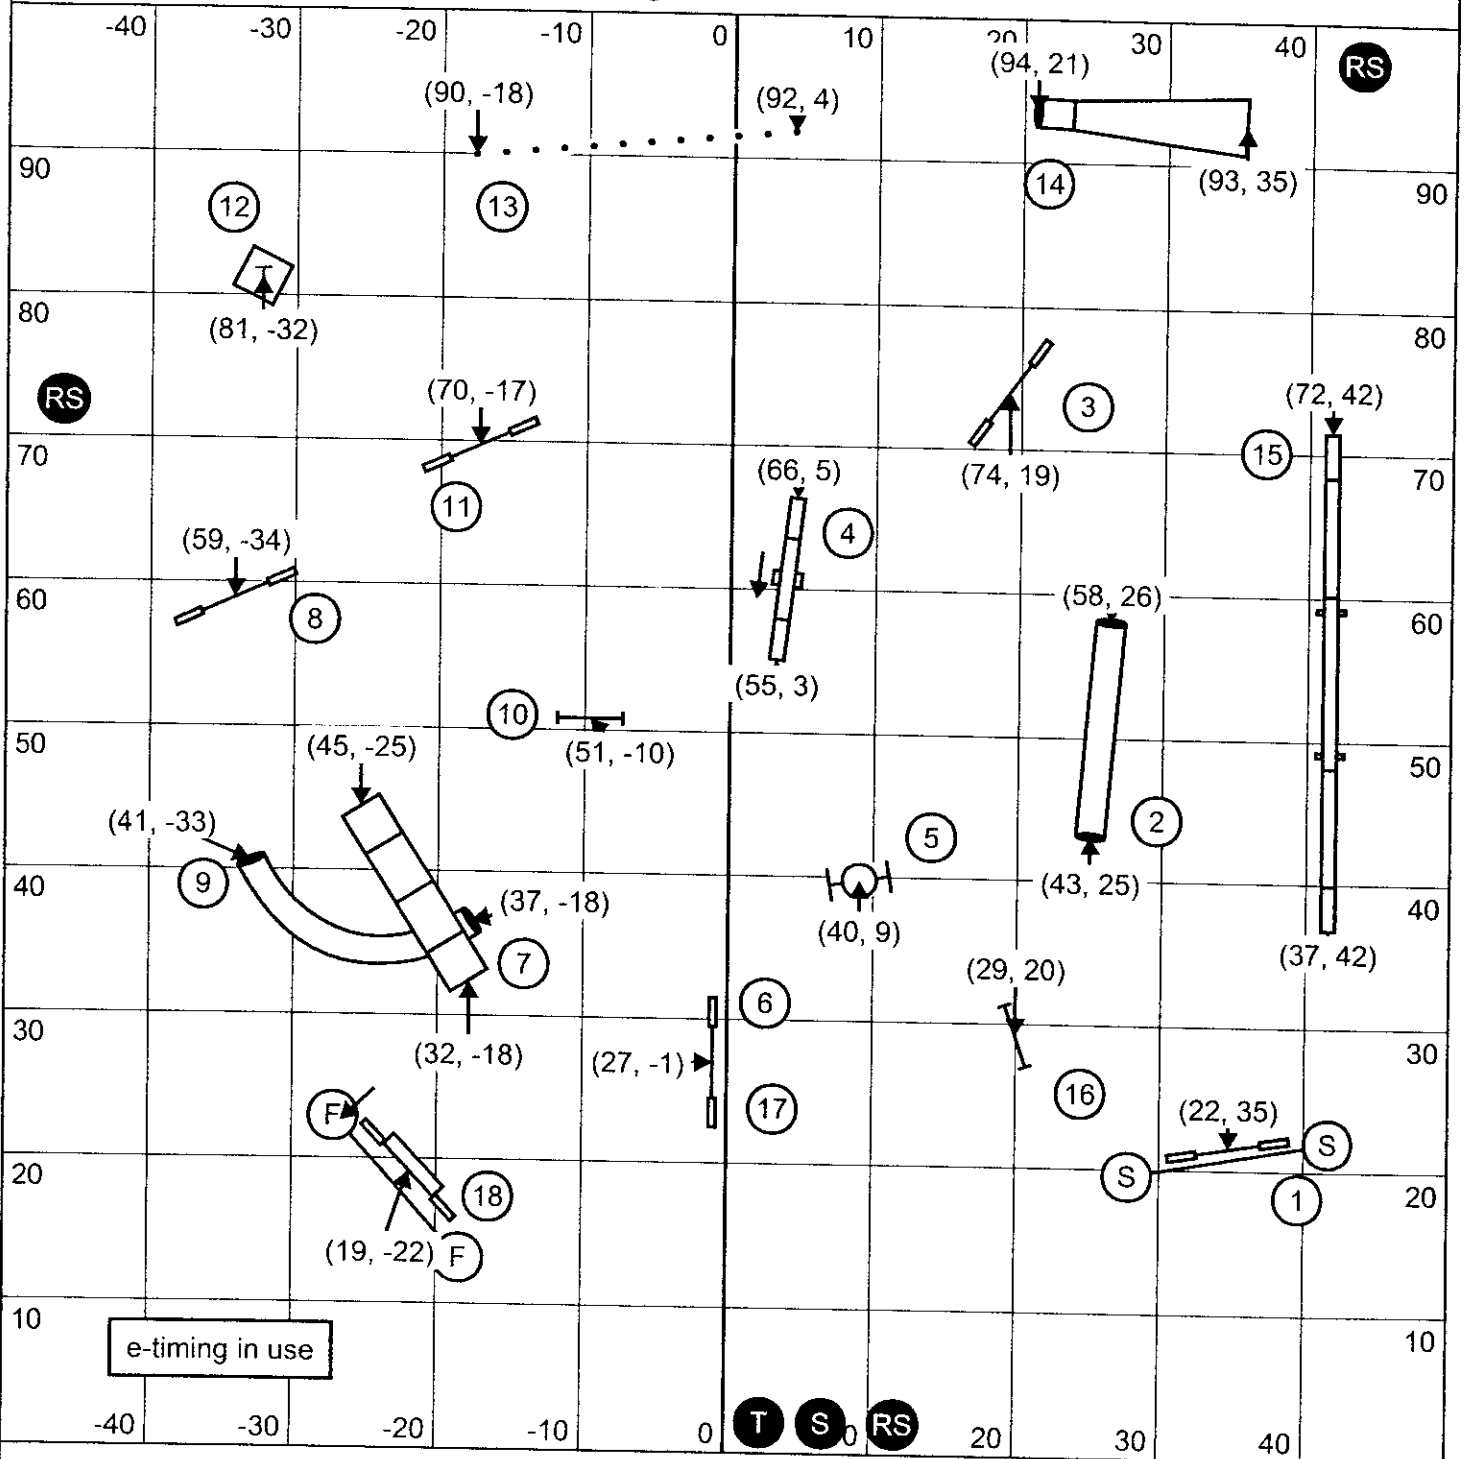

SMART - Prunedale, CA

SUNDAY APRIL 19 - ADVANCED/PII STANDARD

Judge: Matt Palmieri

SMART - Prunedale, CA
SUNDAY APRIL 19 - ADVANCED/PII GAMBLERS

Judge: Matt Palmieri

Gamble Time
 12" & 14" - 17
 16" & 18" - 16
 22" & 26" - 15
 Perf. + 2

e-timing in use

1-2-3-5 System - 25 Sec Opening - 13 Points needed in opening - Dogwalk is 5 pts.
 No Contact to Contact - Back to Back allowed

SMART - Prunedale, CA
SUNDAY APRIL 19 - ADVANCED/PII SNOOKER

Judge: Matt Palmieri

Opening - All obstacles are bi-directional and combos just need to be completed
 Closing - #2 is bi-directional, everything else must be taken as numbered
 12" & 14" - 54 sec. 16" & 18" - 52 sec. 22" & 26" - 51 sec. Perf. + 2 sec.