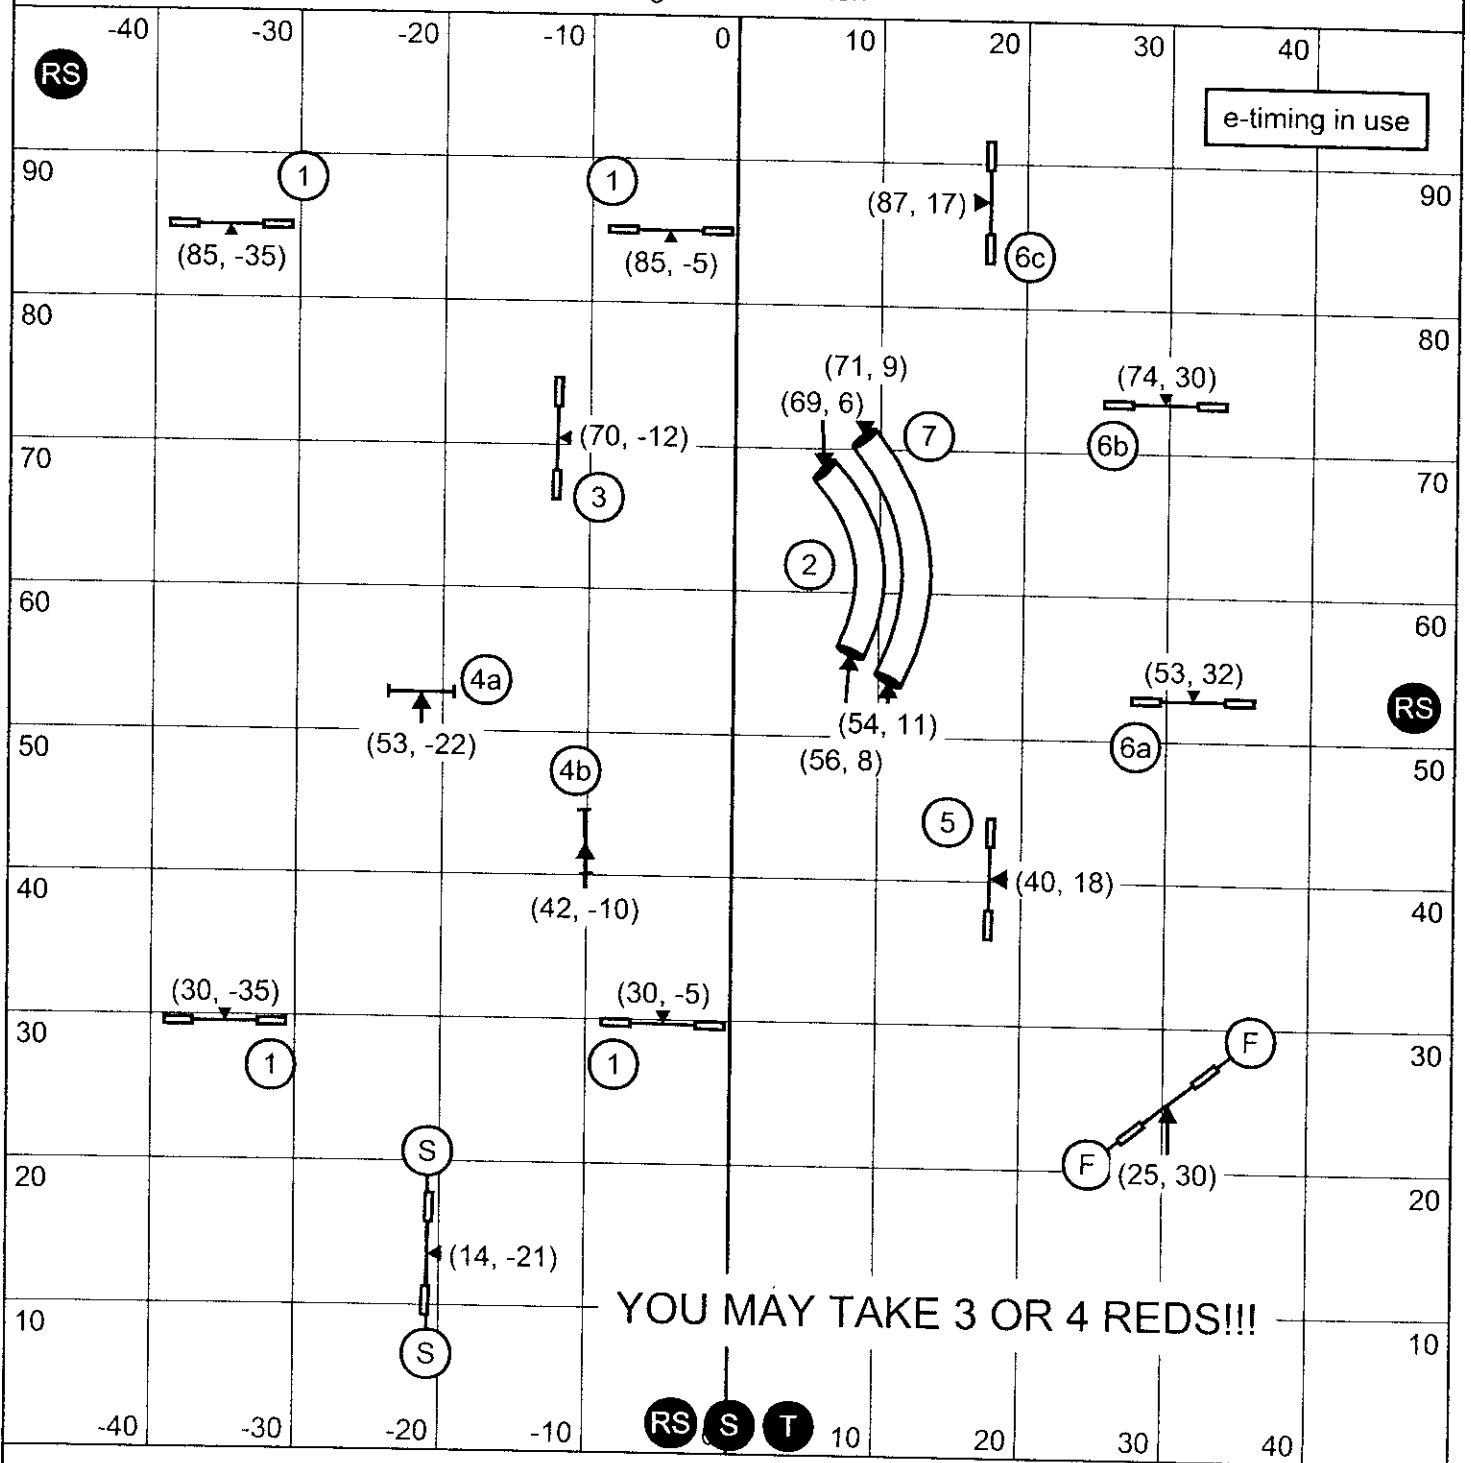

SMART - Prunedale, CA

SUNDAY APRIL 19 - ADVANCED/PII STANDARD

Judge: Matt Palmieri

SMART - Prunedale, CA
SUNDAY APRIL 19 - ADVANCED/PII GAMBLERS

Judge: Matt Palmieri

Gamble Time
 12" & 14" - 17
 16" & 18" - 16
 22" & 26" - 15
 Perf. + 2

e-timing in use

1-2-3-5 System - 25 Sec Opening - 13 Points needed in opening - Dogwalk is 5 pts.
 No Contact to Contact - Back to Back allowed

SMART - Prunedale, CA
SUNDAY APRIL 19 - ADVANCED/PII SNOOKER

Judge: Matt Palmieri

Opening - All obstacles are bi-directional and combos just need to be completed
 Closing - #2 is bi-directional, everything else must be taken as numbered
 12" & 14" - 54 sec. 16" & 18" - 52 sec. 22" & 26" - 51 sec. Perf. + 2 sec.