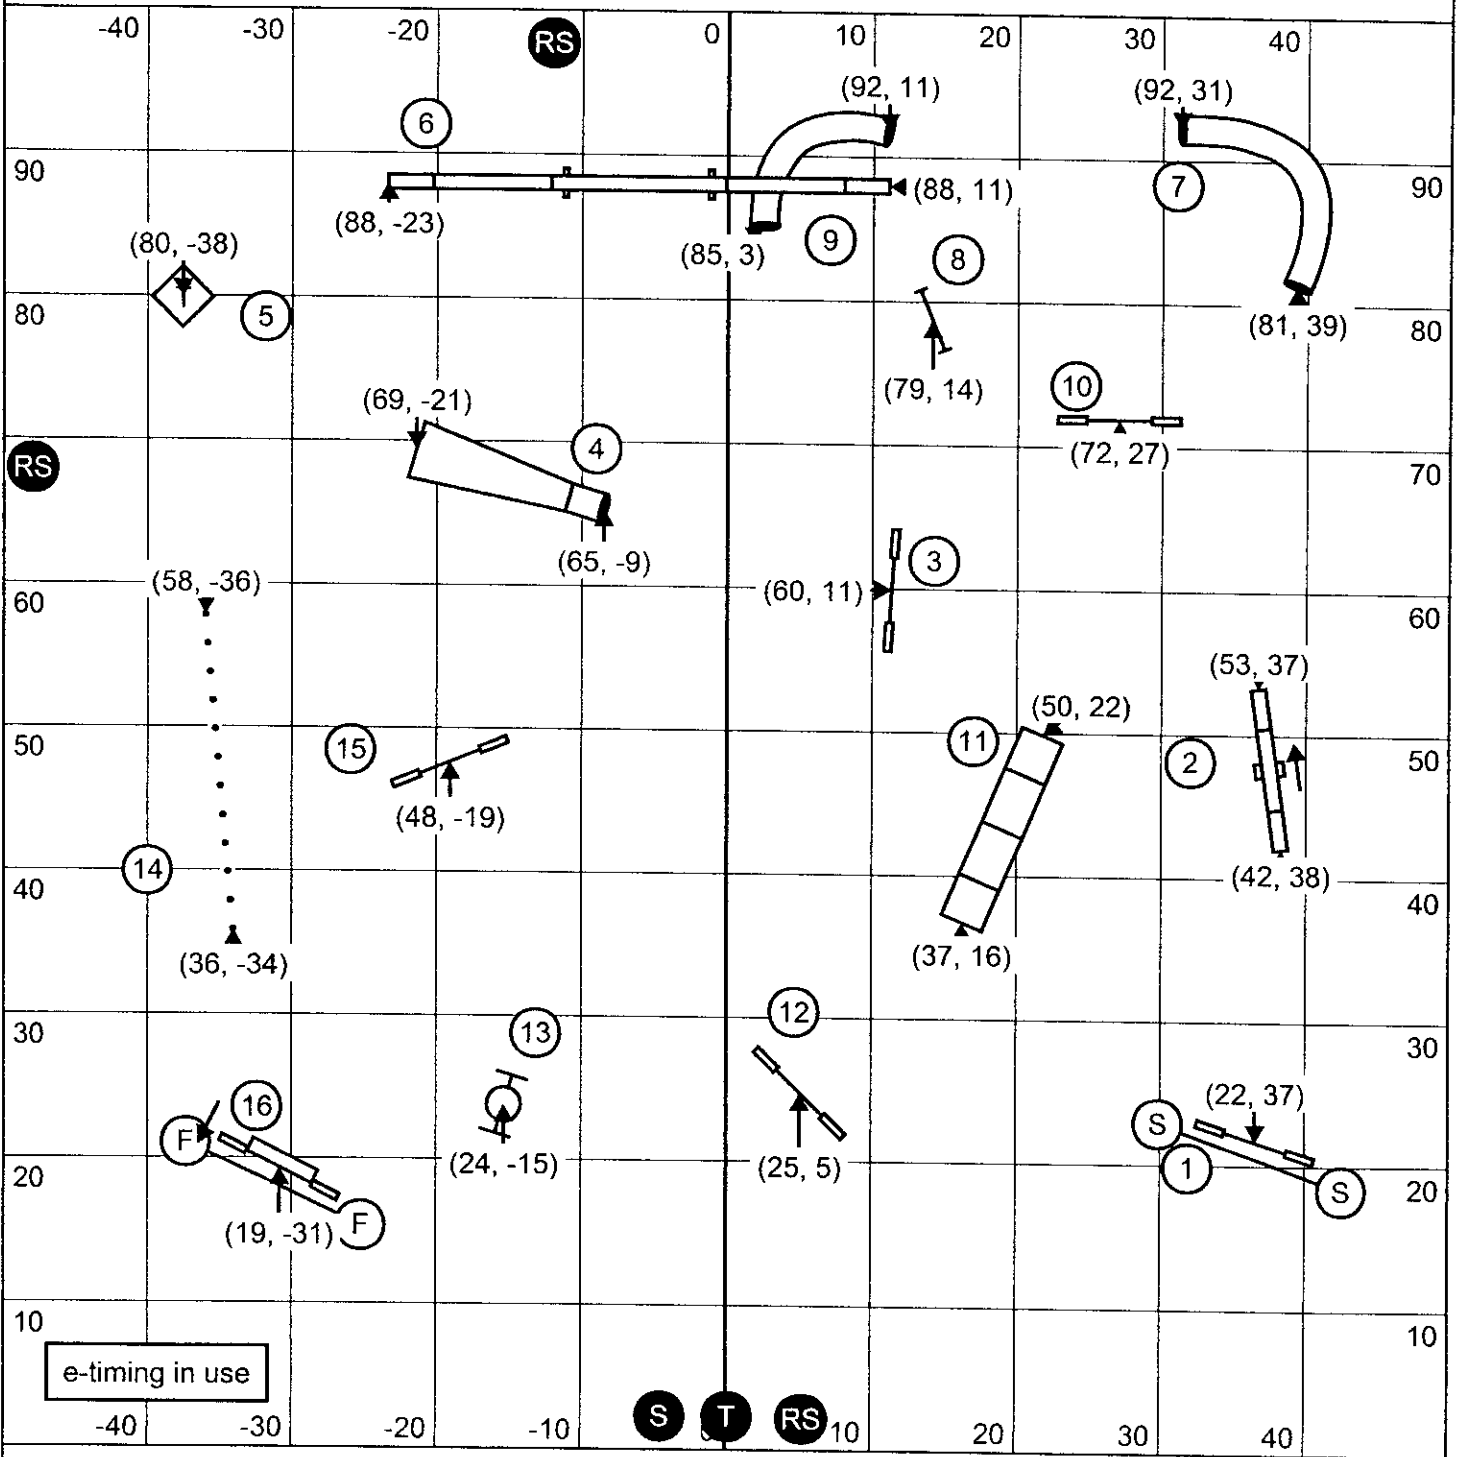

SMART - Prunedale, CA
SATURDAY APRIL 18 - STARTERS/PI STANDARD

Judge: Matt Palmieri

SMART - Prunedale, CA

SATURDAY APRIL 18 - STARTERS/PI GAMBLERS

Judge: Matt Palmieri

Gamble Time
12" & 14" - 17
16" & 18" - 16
22" & 26" - 15
Perf. + 2

1-3-5-7 System - 30 Sec Opening - 21 Points needed in opening - Weaves are 7 pts.

No Contact to Contact, Back to Back allowed

You are committed to a gamble line once your dog takes #1

SMART - Prunedale, CA
SATURDAY APRIL 18 - STARTERS/P1 SNOOKER
 Judge: Matt Palmieri

Opening - All obstacles are bi-directional, except 2 & 5, and combos just need to be completed
 Closing - Everything must be taken as numbered
 12" & 14" - 56 sec. 16" & 18" - 54 sec. 22" & 26" - 52 sec. Perf. + 2 sec.

SMART - Prunedale, CA
SATURDAY APRIL 18 - STARTERS/PI PAIRS

Judge: Matt Palmieri

Mixed Height Pairs May Run Either Half