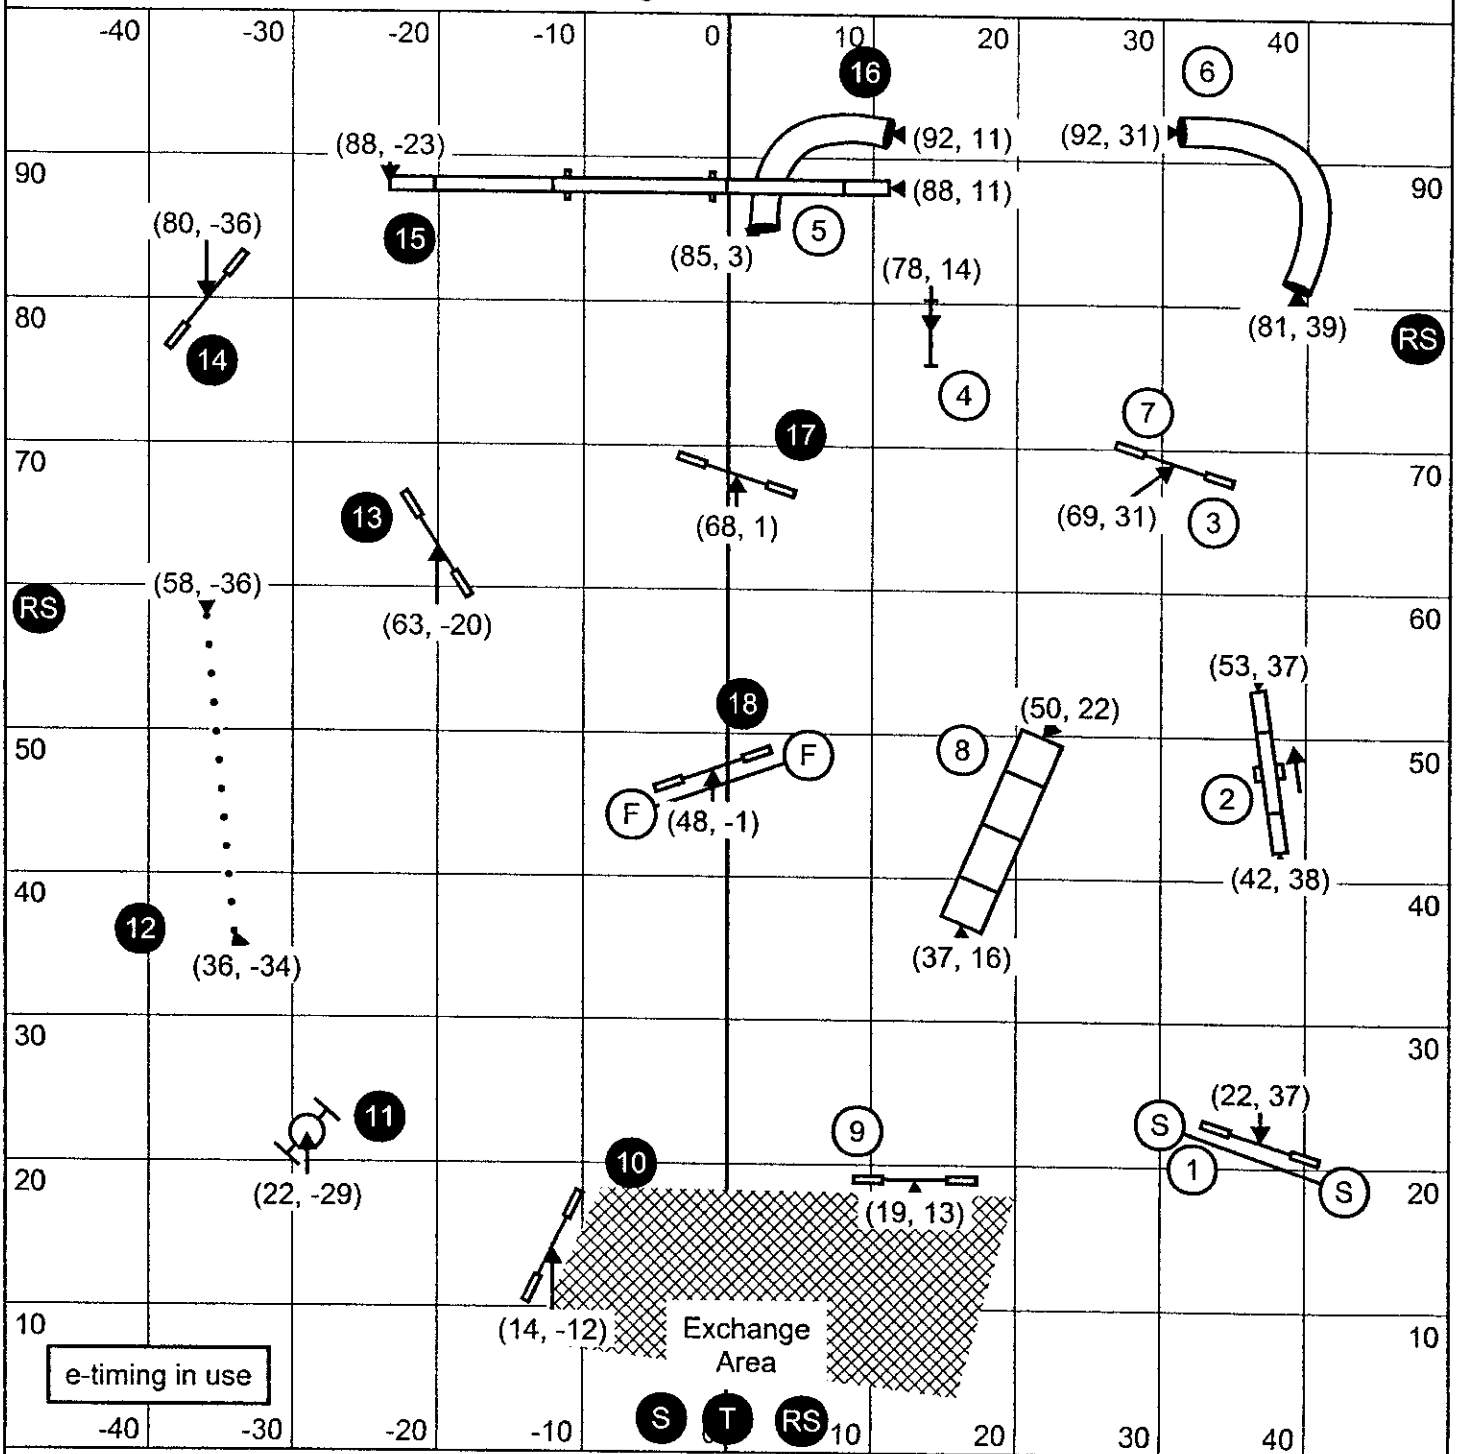

SMART - Prunedale, CA
SATURDAY APRIL 18 - STARTERS/PI PAIRS

Judge: Matt Palmieri

Mixed Height Pairs May Run Either Half