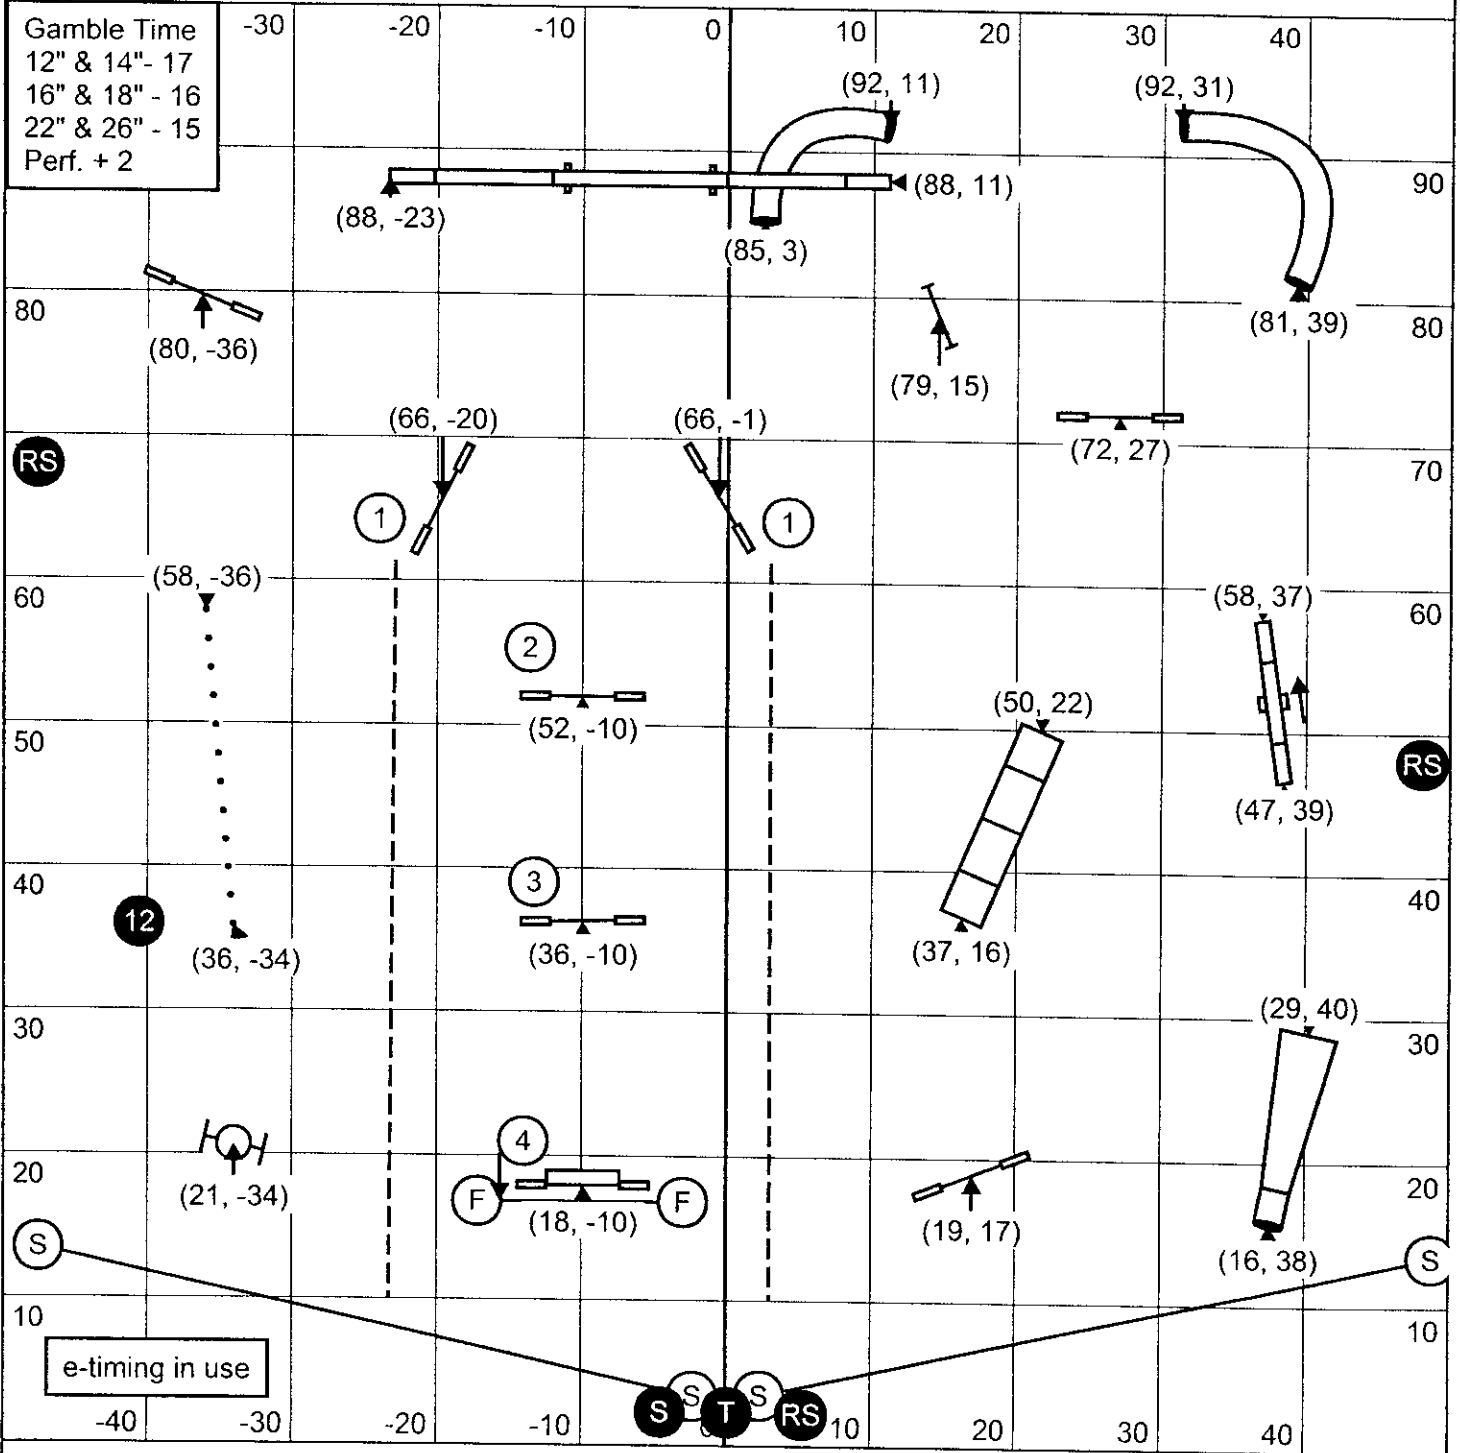

SMART - Prunedale, CA
SATURDAY APRIL 18 - STARTERS/PI STANDARD

Judge: Matt Palmieri

SMART - Prunedale, CA

SATURDAY APRIL 18 - STARTERS/PI GAMBLERS

Judge: Matt Palmieri

Gamble Time
12" & 14" - 17
16" & 18" - 16
22" & 26" - 15
Perf. + 2

1-3-5-7 System - 30 Sec Opening - 21 Points needed in opening - Weaves are 7 pts.

No Contact to Contact, Back to Back allowed

You are committed to a gamble line once your dog takes #1

SMART - Prunedale, CA
SATURDAY APRIL 18 - STARTERS/P1 SNOOKER
 Judge: Matt Palmieri

Opening - All obstacles are bi-directional, except 2 & 5, and combos just need to be completed
 Closing - Everything must be taken as numbered
 12" & 14" - 56 sec. 16" & 18" - 54 sec. 22" & 26" - 52 sec. Perf. + 2 sec.

SMART - Prunedale, CA
SATURDAY APRIL 18 - STARTERS/PI PAIRS

Judge: Matt Palmieri

Mixed Height Pairs May Run Either Half