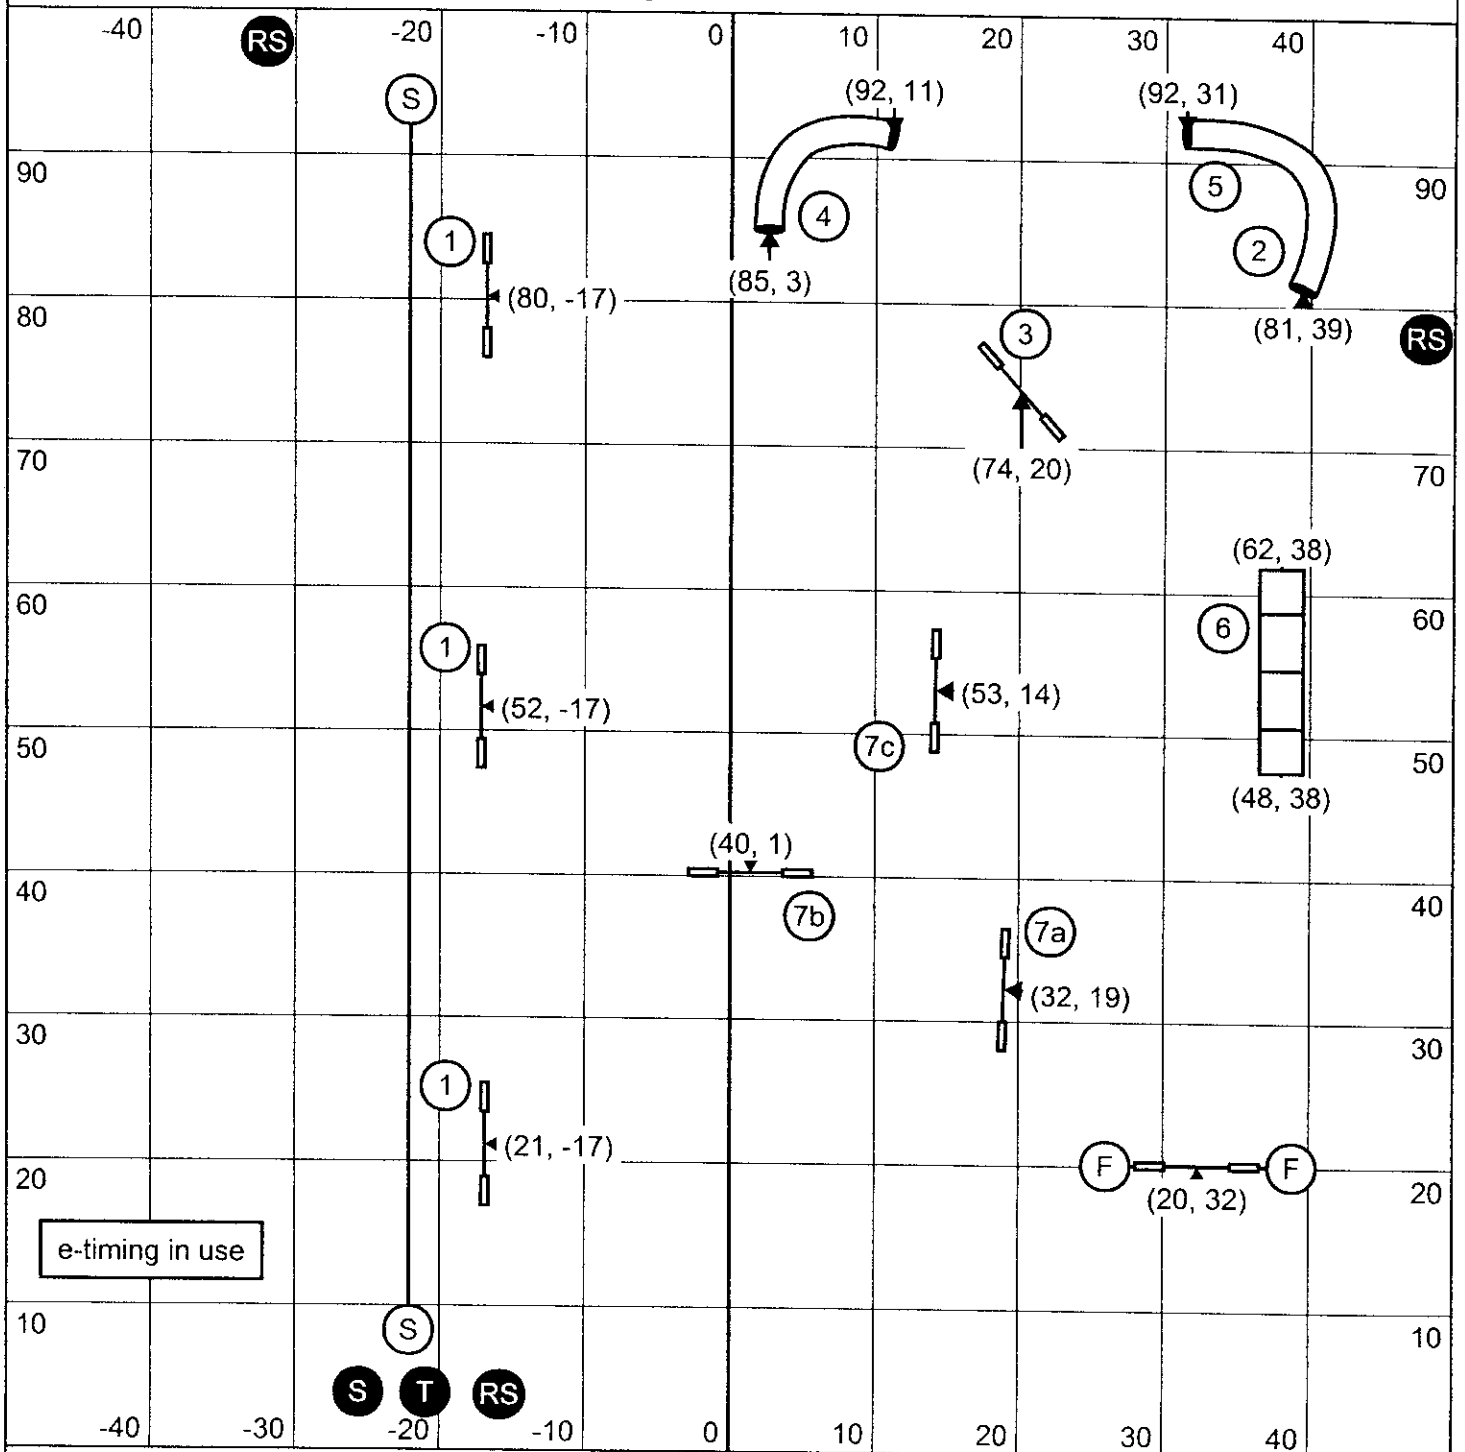

SMART - Prunedale, CA
SATURDAY APRIL 18 - STARTERS/PI STANDARD

Judge: Matt Palmieri

SMART - Prunedale, CA

SATURDAY APRIL 18 - STARTERS/PI GAMBLERS

Judge: Matt Palmieri

Gamble Time
12" & 14" - 17
16" & 18" - 16
22" & 26" - 15
Perf. + 2

1-3-5-7 System - 30 Sec Opening - 21 Points needed in opening - Weaves are 7 pts.

No Contact to Contact, Back to Back allowed

You are committed to a gamble line once your dog takes #1

SMART - Prunedale, CA
SATURDAY APRIL 18 - STARTERS/P1 SNOOKER
 Judge: Matt Palmieri

Opening - All obstacles are bi-directional, except 2 & 5, and combos just need to be completed
 Closing - Everything must be taken as numbered
 12" & 14" - 56 sec. 16" & 18" - 54 sec. 22" & 26" - 52 sec. Perf. + 2 sec.

SMART - Prunedale, CA
SATURDAY APRIL 18 - STARTERS/PI PAIRS

Judge: Matt Palmieri

Mixed Height Pairs May Run Either Half