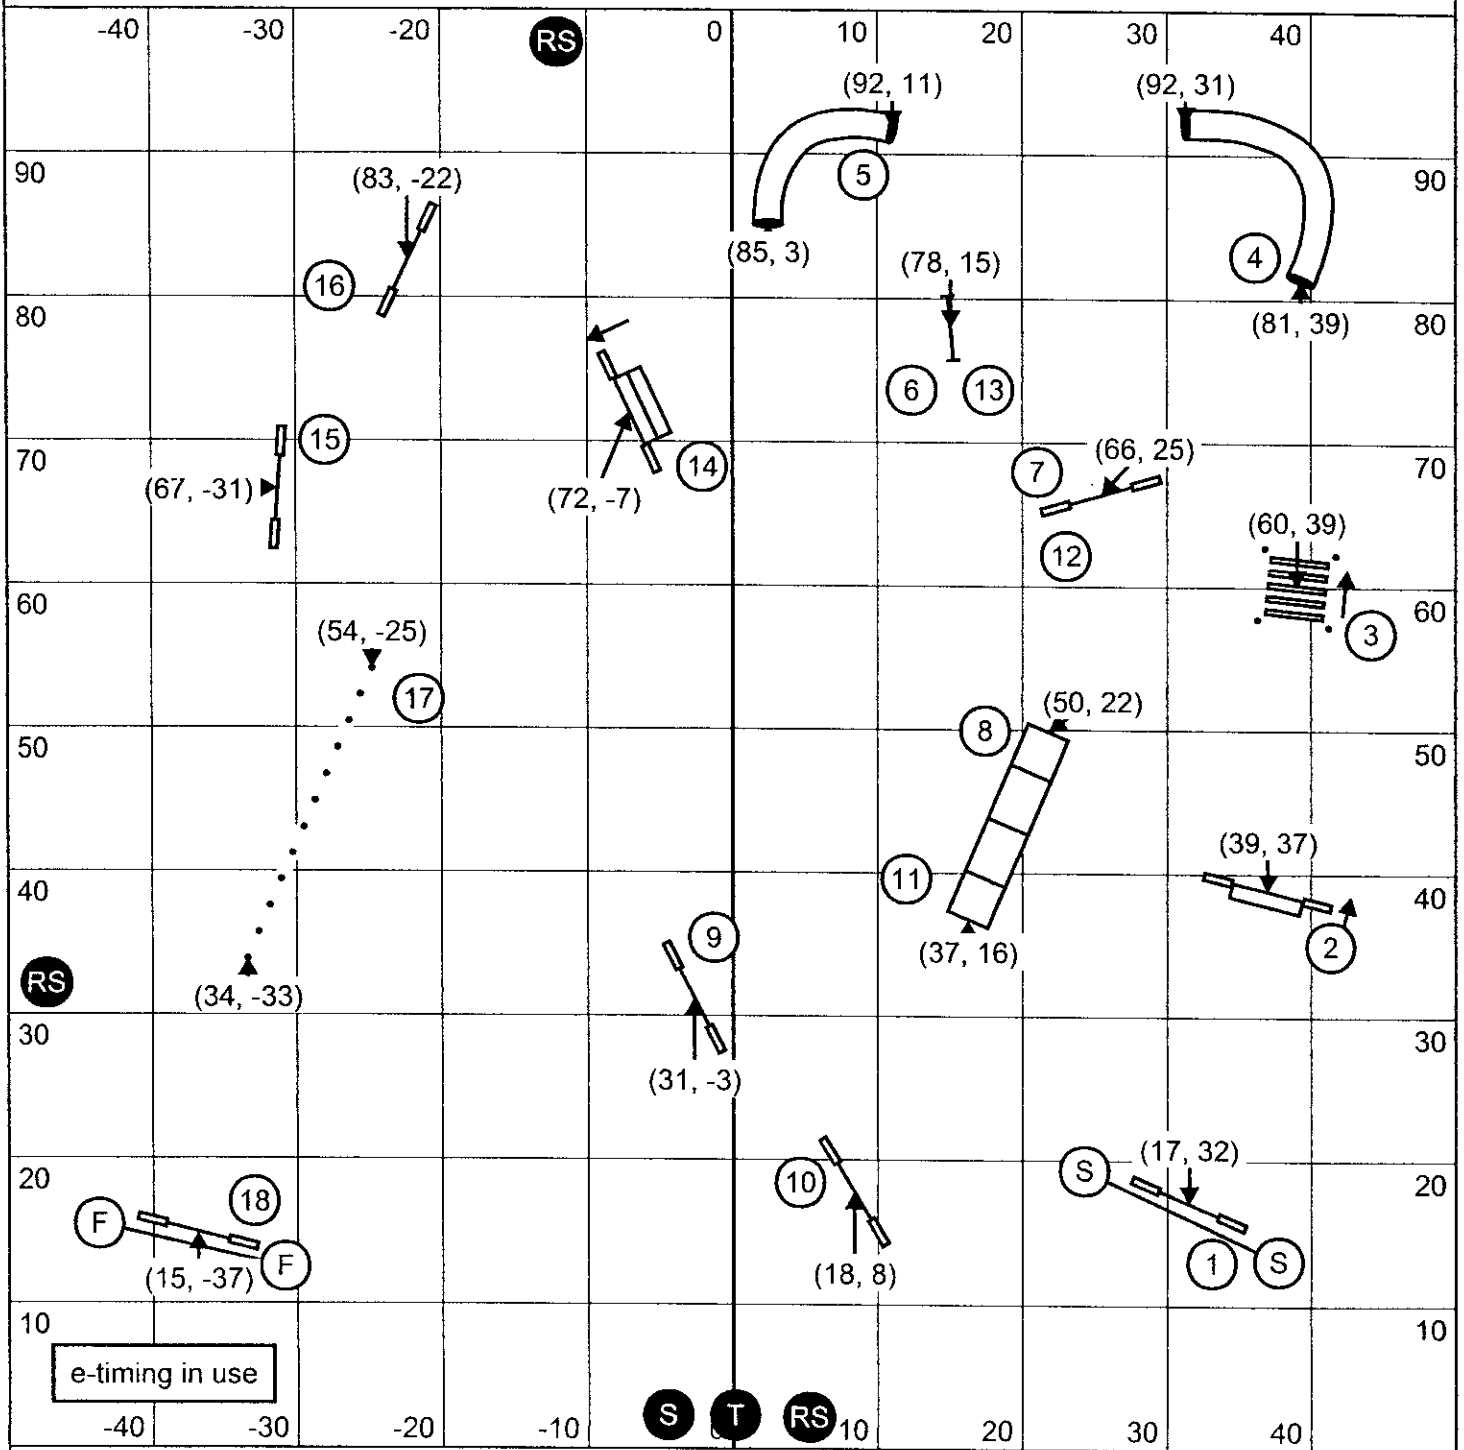

SMART - Prunedale, CA

SATURDAY APRIL 18 - STEEPLECHASE/PSJ RD.1

Judge: Matt Palmieri

e-timing in use

Grand Prix/ PGP
 Salinas-Monterey Agility Racing Team (SMART)
 Judge: Anne Platt
 April 19, 2015