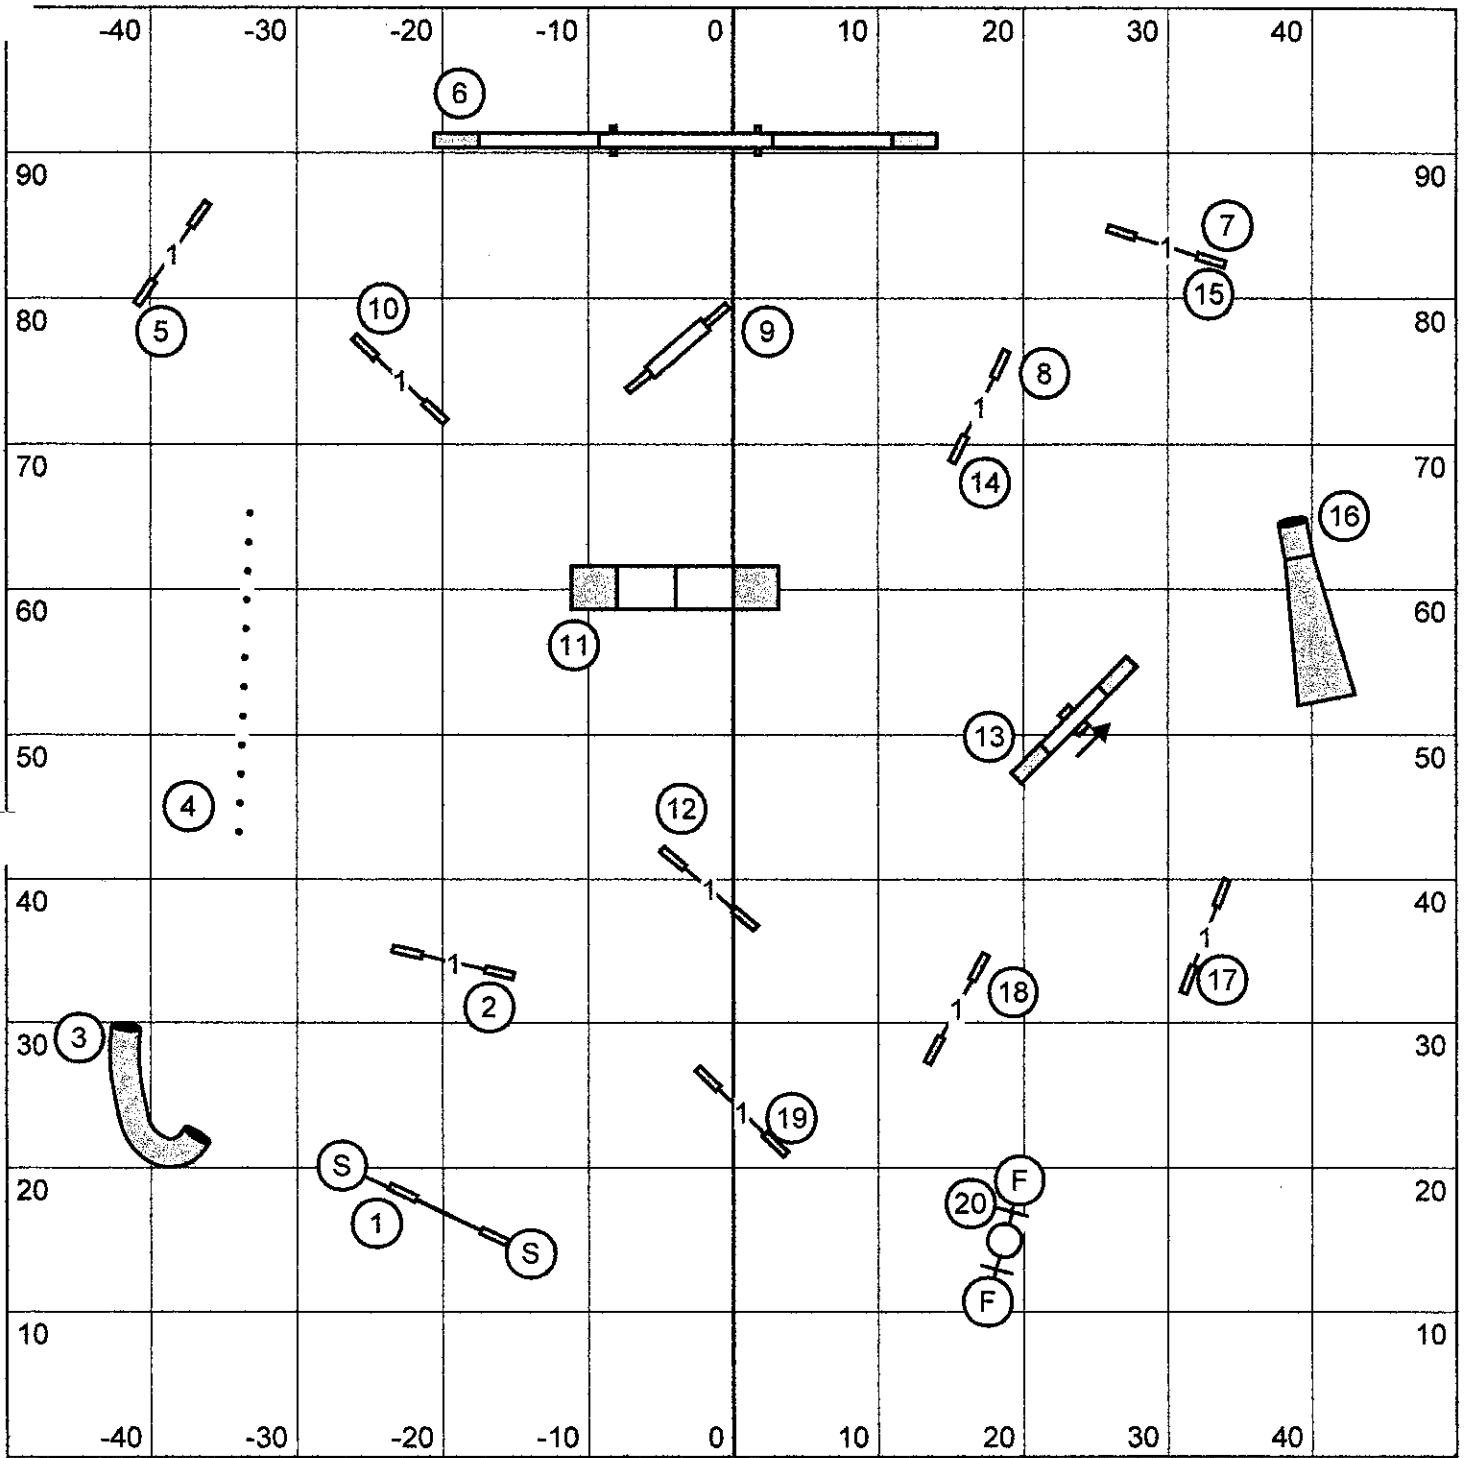

SMART - Prunedale, CA

SATURDAY APRIL 18 - STEEPLECHASE/PSJ RD.1

Judge: Matt Palmieri

e-timing in use

Grand Prix/ PGP
 Salinas-Monterey Agility Racing Team (SMART)
 Judge: Anne Platt
 April 19, 2015