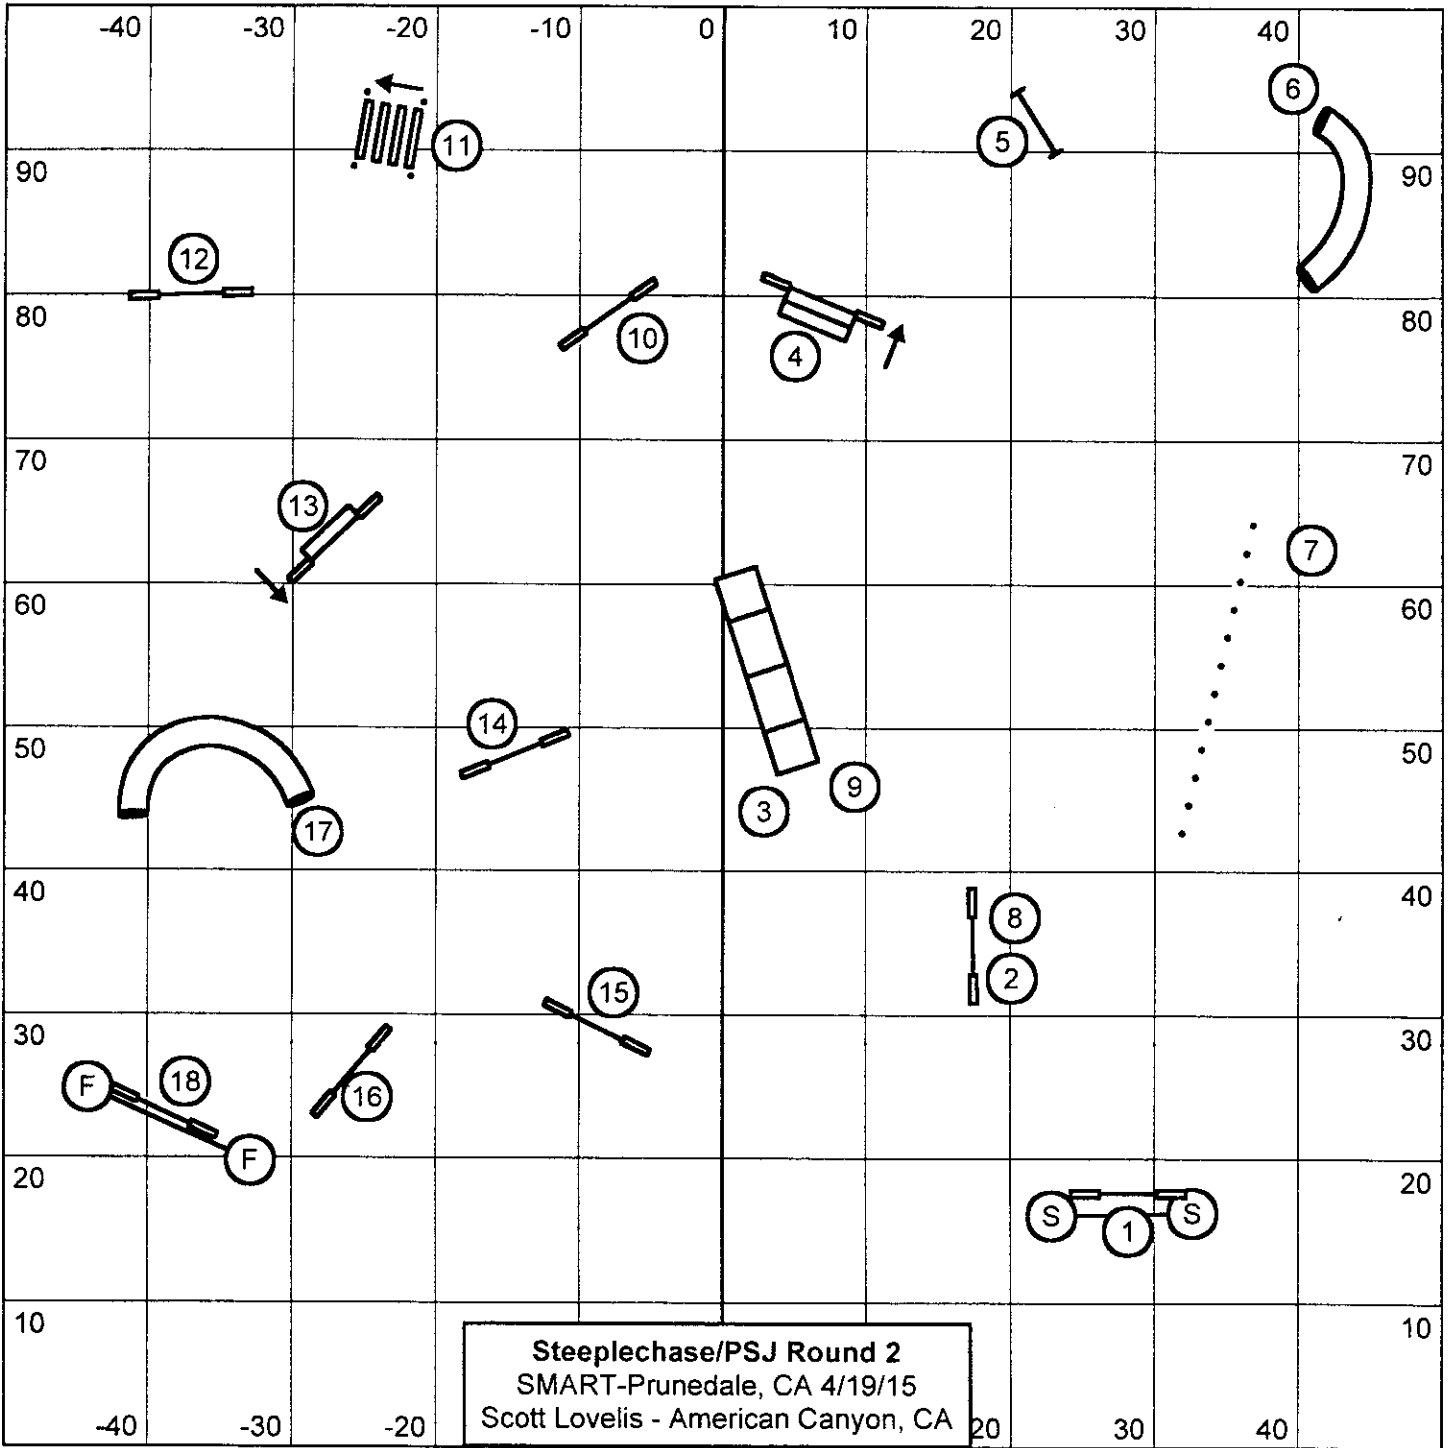

SMART - Prunedale, CA

SATURDAY APRIL 18 - STEEPLECHASE/PSJ RD.1

Judge: Matt Palmieri

e-timing in use

Grand Prix/ PGP
 Salinas-Monterey Agility Racing Team (SMART)
 Judge: Anne Platt
 April 19, 2015