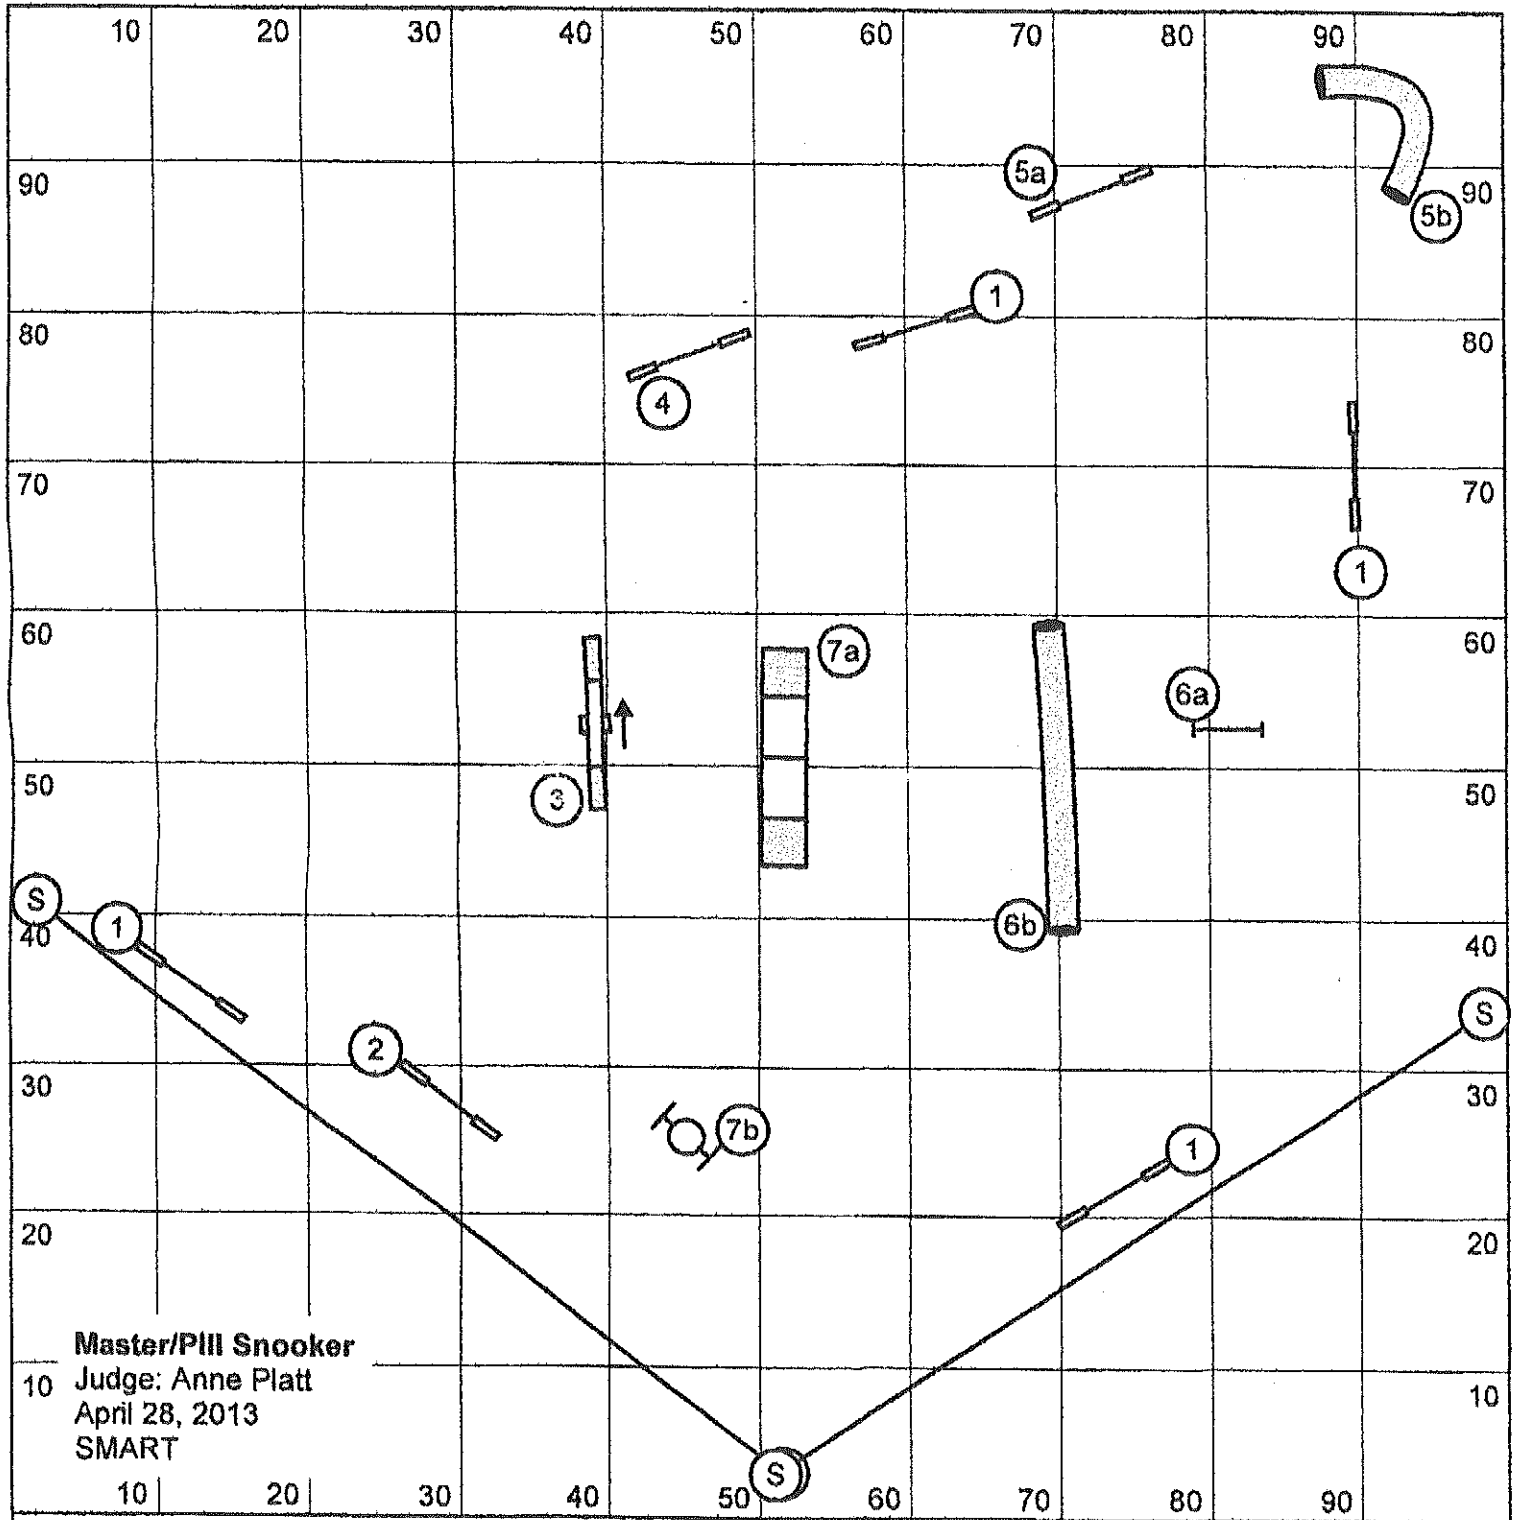

Master/PIII Standard

Salinas-Monterey Agility Racing Team (SMART)

Judge: Anne Platt

April 28, 2013

Please enter the ring when the dog ahead leaves the table.

3 OF 4 reds, 26"/22"= 51 sec, 16"= 52 sec, 12"= 54 sec.

All obstacles and combinations are bi-directional (and any order) in the opening. In closing, all must be taken in the direction indicated. #2 is bi-directional in the closing.