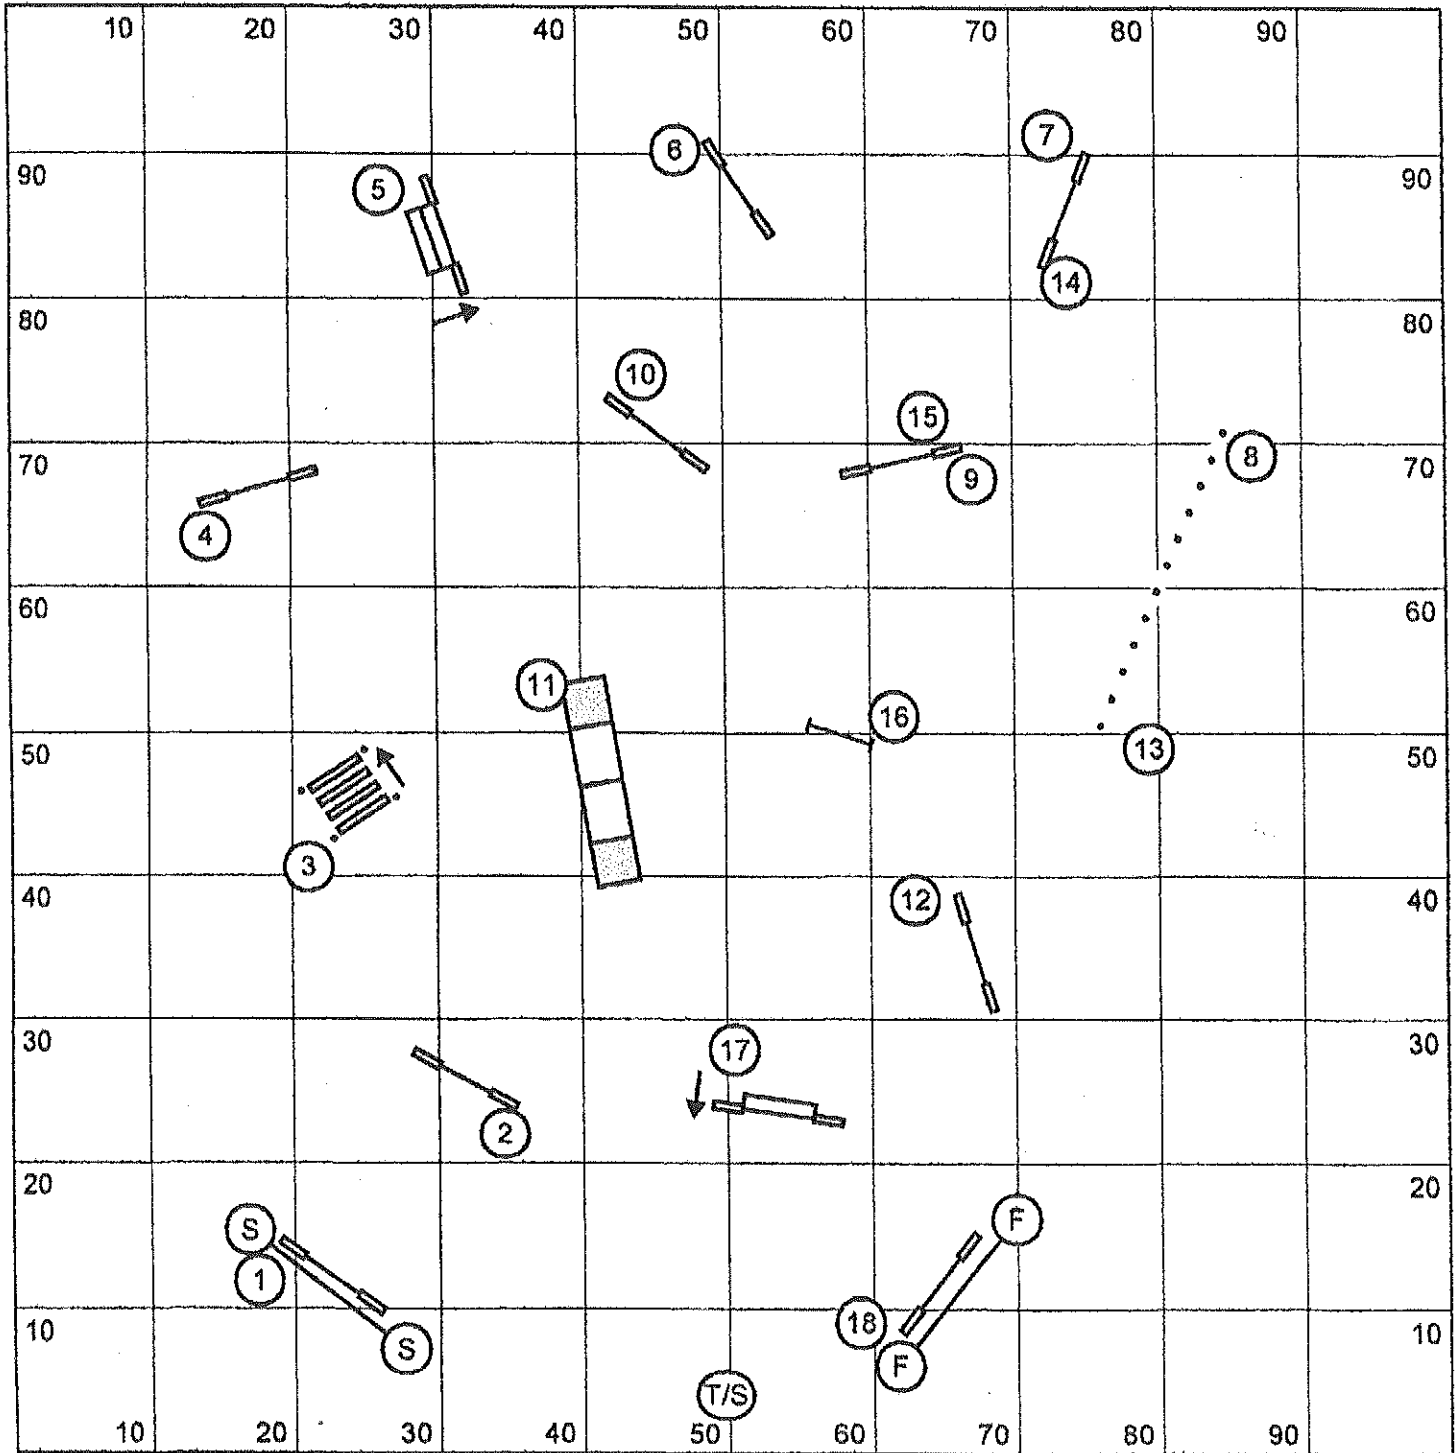

**PGP/ Grand Prix**  
 Salinas-Monterey Agility Racing Team (SMART)  
 Judge: Anne Platt  
 April 27, 2013

Please enter the ring when the dog ahead is on the teeter.

**Steeplechase/ PSJ Round 1**

Judge: Anne Platt

April 27, 2013

SMART

Please enter the ring when the dog ahead is finishing the weaves for the second time.