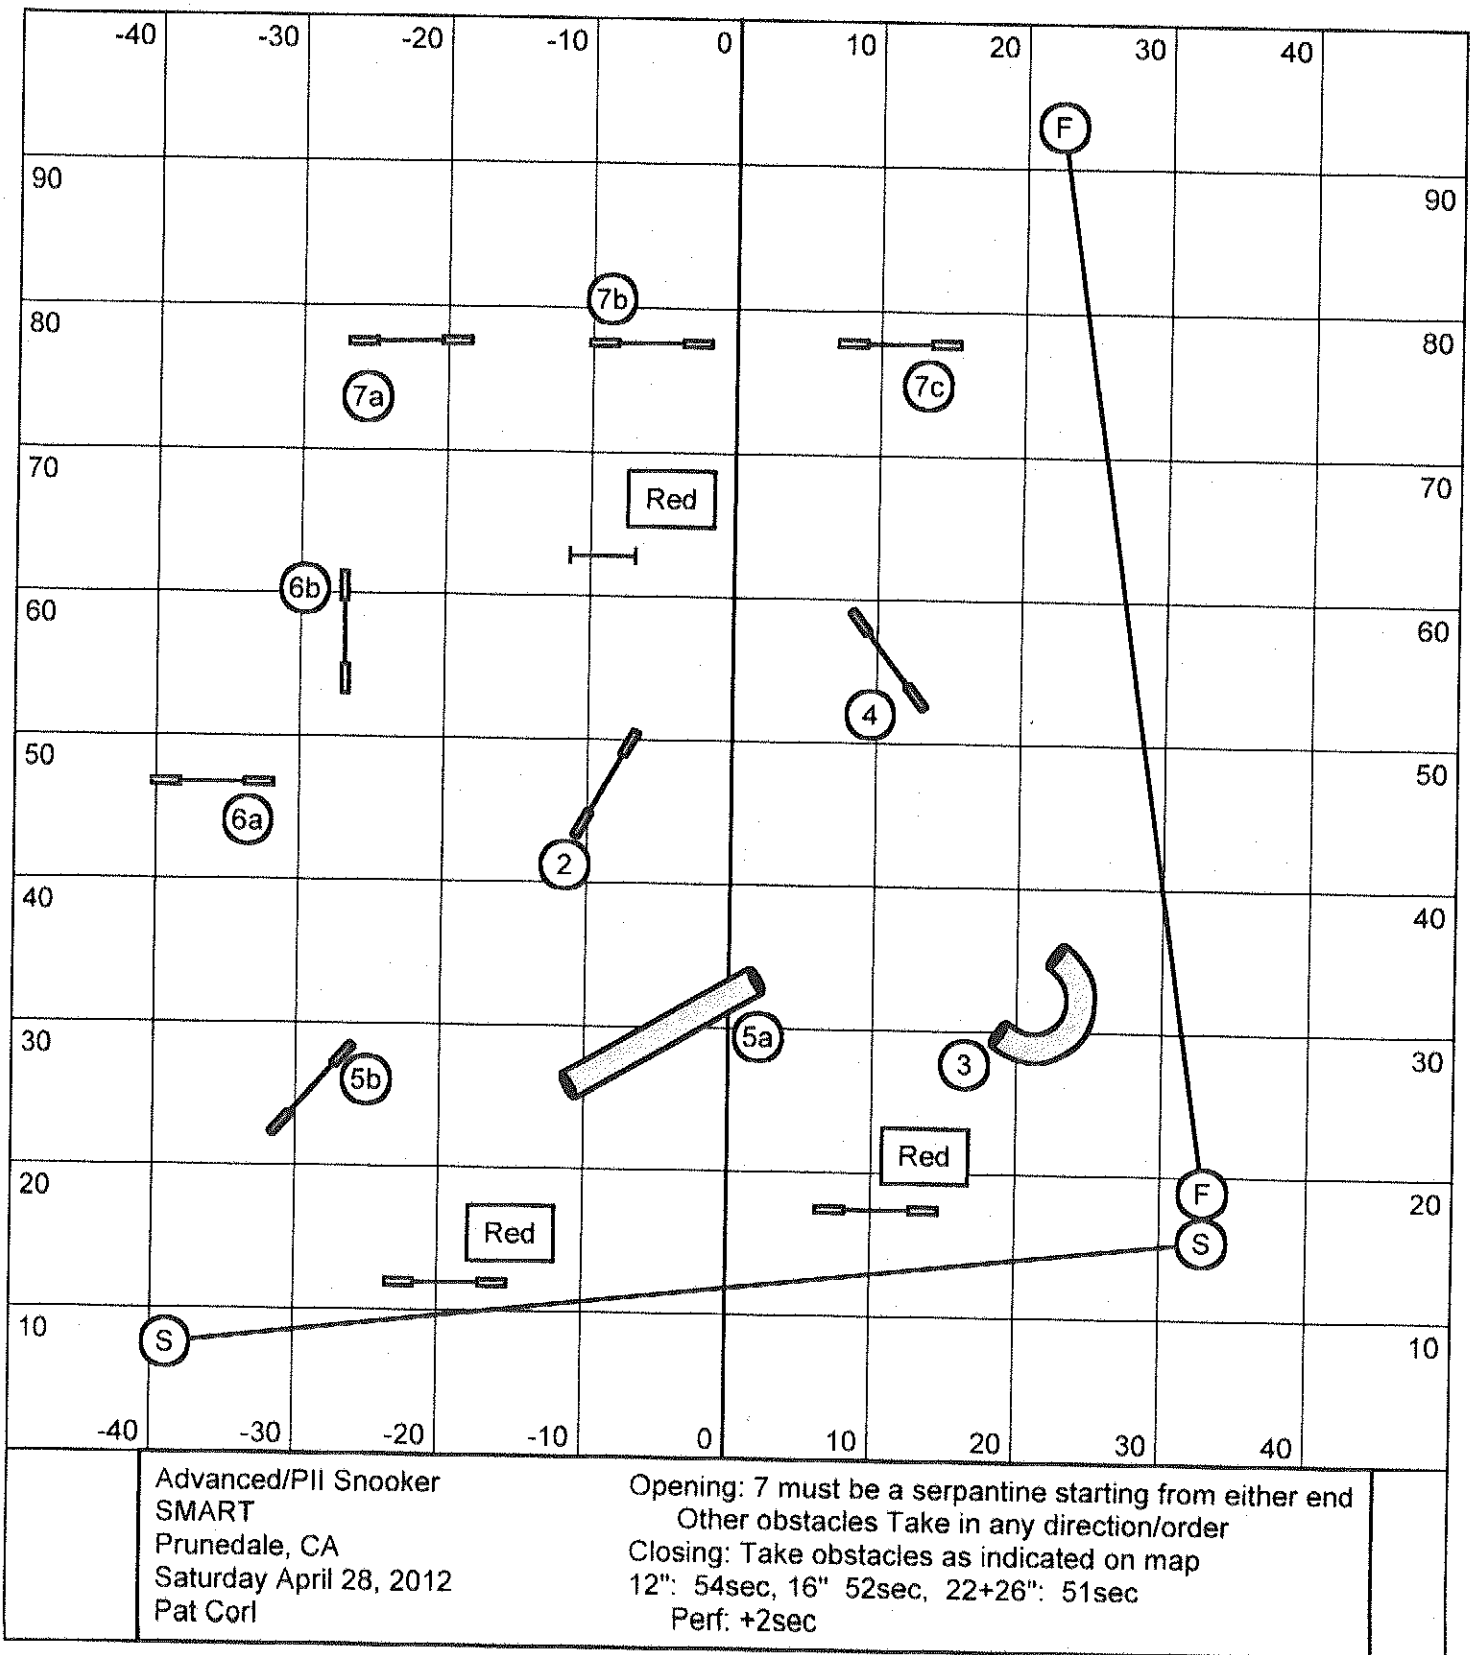

Advanced/PII Standard  
 SMART  
 Prunedale CA  
 Saturday, April 28, 2012  
 Pat Corl

Advanced/P2 Relay SMART Prunedale, CA Evelyn Robertson Saturday 4/28/12