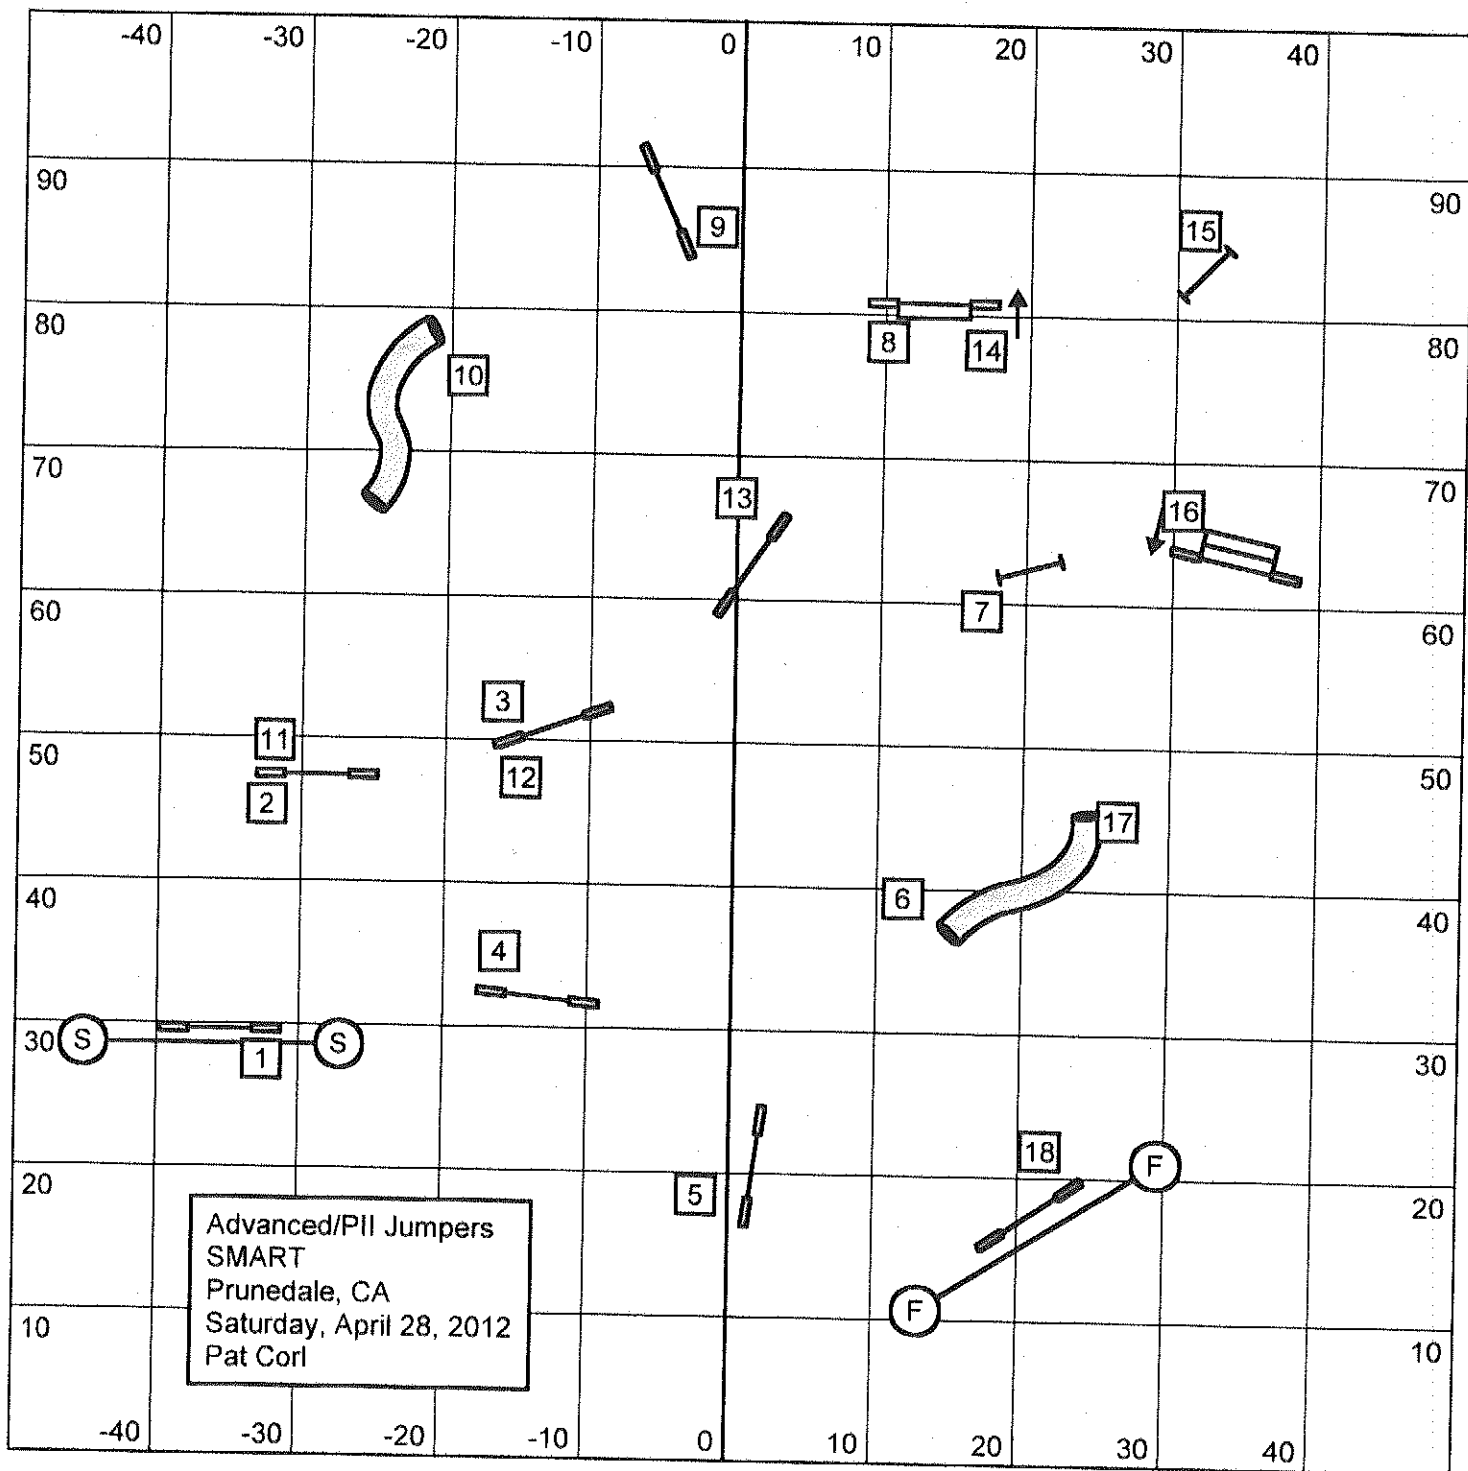

Advanced/PII Standard  
 SMART  
 Prunedale CA  
 Saturday, April 28, 2012  
 Pat Corl

Advanced/P2 Relay SMART Prunedale, CA Evelyn Robertson Saturday 4/28/12