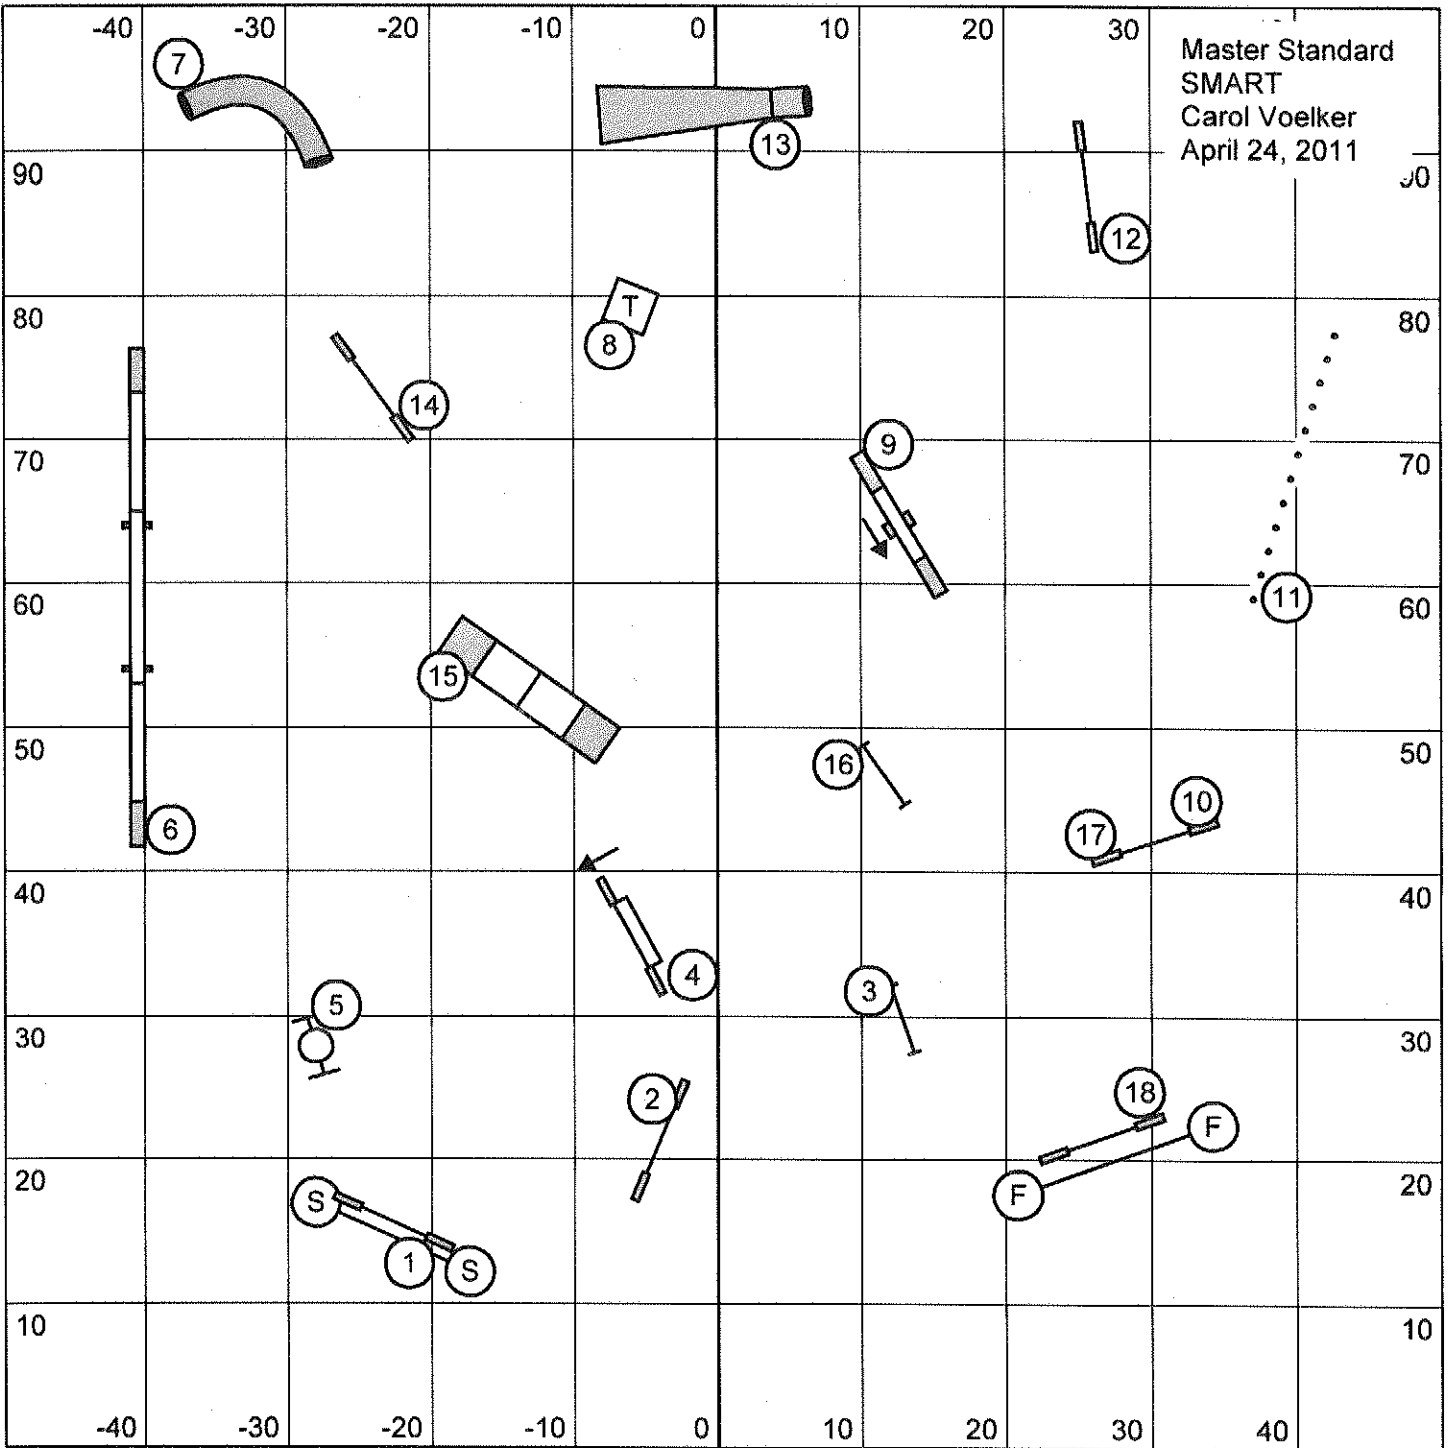

Master Standard
SMART
Carol Voelker
April 24, 2011

Masters/P3 Gamblers Sunday, April 24, 2011
 SMART, Prunedale, CA Evelyn Robertson

1-2-3-5 system, 30 sec opening, weaves are 5, 15 pt + gamble to Q.
 Back to back OK, contact to contact OK, no 2 gamble obstacles without
 a non-gamble obstacle in between.
 Times: Ch 22/26" 15 sec, 16" 16 sec, 12" 17 sec. Perf add 1 sec (16,17,18).

Masters/P3 Jumpers
Sunday, April 24, 2011
SMART, Prunedale, CA
Evelyn Robertson