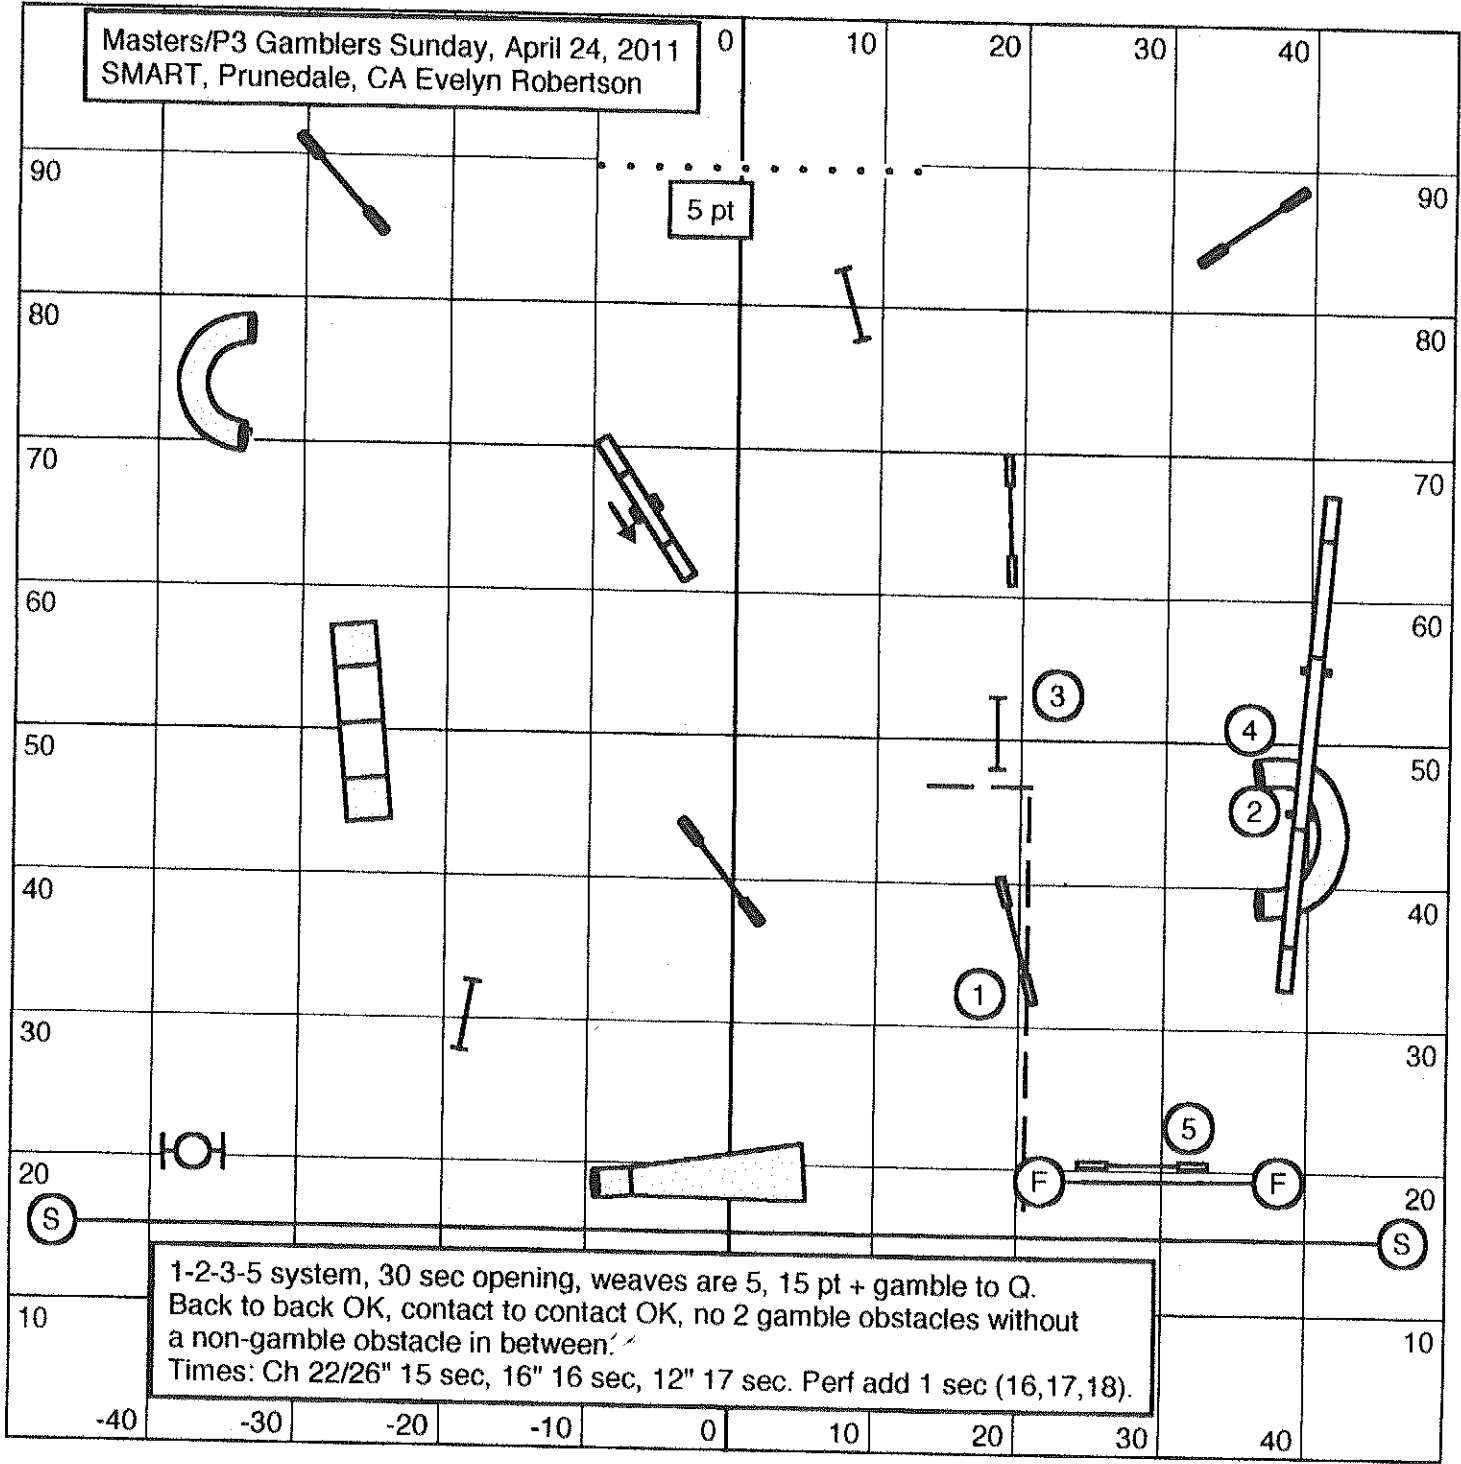

Master Standard
SMART
Carol Voelker
April 24, 2011

Masters/P3 Gamblers Sunday, April 24, 2011
 SMART, Prunedale, CA Evelyn Robertson

1-2-3-5 system, 30 sec opening, weaves are 5, 15 pt + gamble to Q.
 Back to back OK, contact to contact OK, no 2 gamble obstacles without
 a non-gamble obstacle in between.
 Times: Ch 22/26" 15 sec, 16" 16 sec, 12" 17 sec. Perf add 1 sec (16,17,18).

Masters/P3 Jumpers
Sunday, April 24, 2011
SMART, Prunedale, CA
Evelyn Robertson