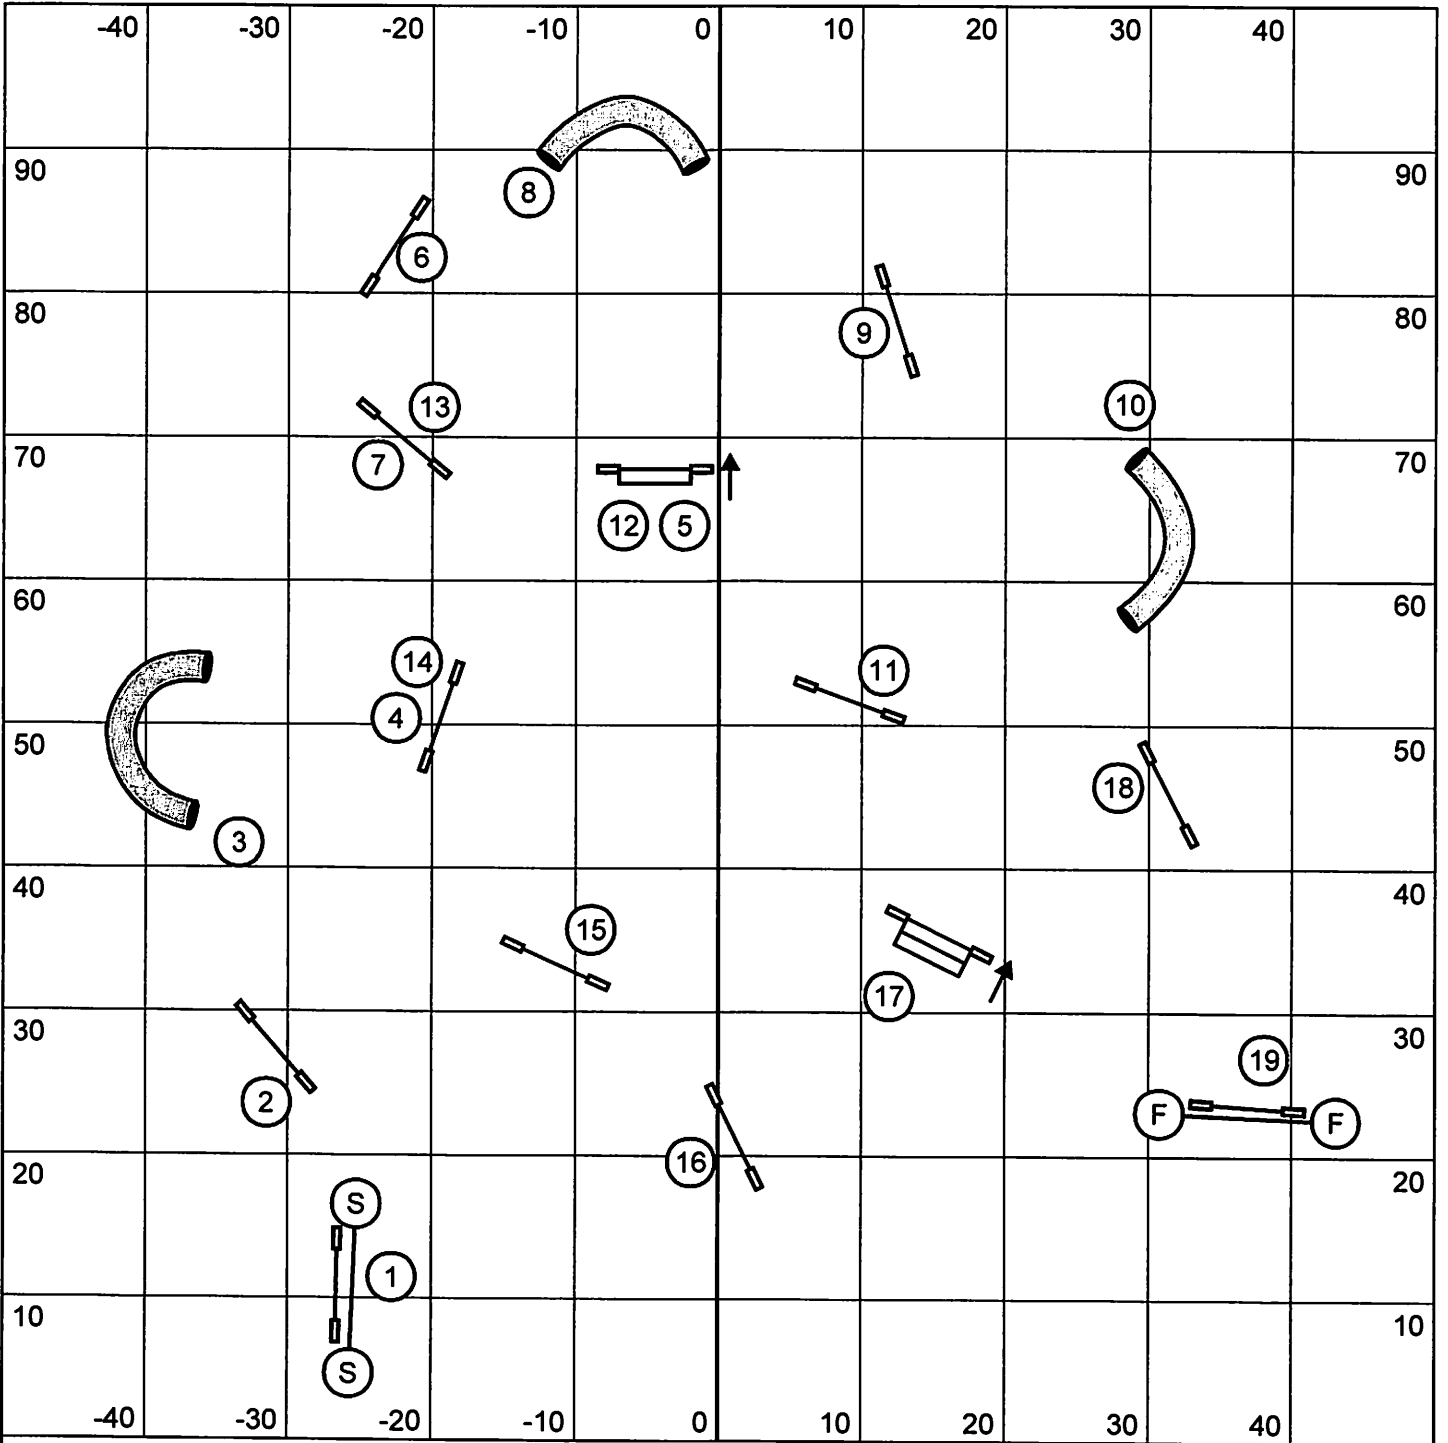

SMART
 December 30, 2017
 Judge: Francisco Berjon

Masters Snooker / PIII / Vet

3 or 4 reds may be taken

Opening: All obstacles are bi-directional.
 Closing as numbered.
 #2 is bidirectional ta closing.

Course Times
 10" = 54 s
 14-16" = 52 s
 20-22-24" = 50 s
 Performance + 2 sec.
 Veterans + 4 sec.

SMART
 December 30, 2017
 Judge: Francisco Berjon

Masters Standard / PIII / Vet

Masters/PIII Jumpers
 Val Reiner 12/30/17
 SMART Morgan Hills, CA

Closing:
20/22/24 - 16 sec.
14/16 - 17 sec.
10 - 18 sec.
Perf. add 1 sec.
Vets add 2 sec

Start jump must
be taken in either
direction to begin.

25 sec. opening
1-3-5-7 pts.
Teeter 7 pts.
Back to back okay.
No contact to contact.
18 pts. needed.