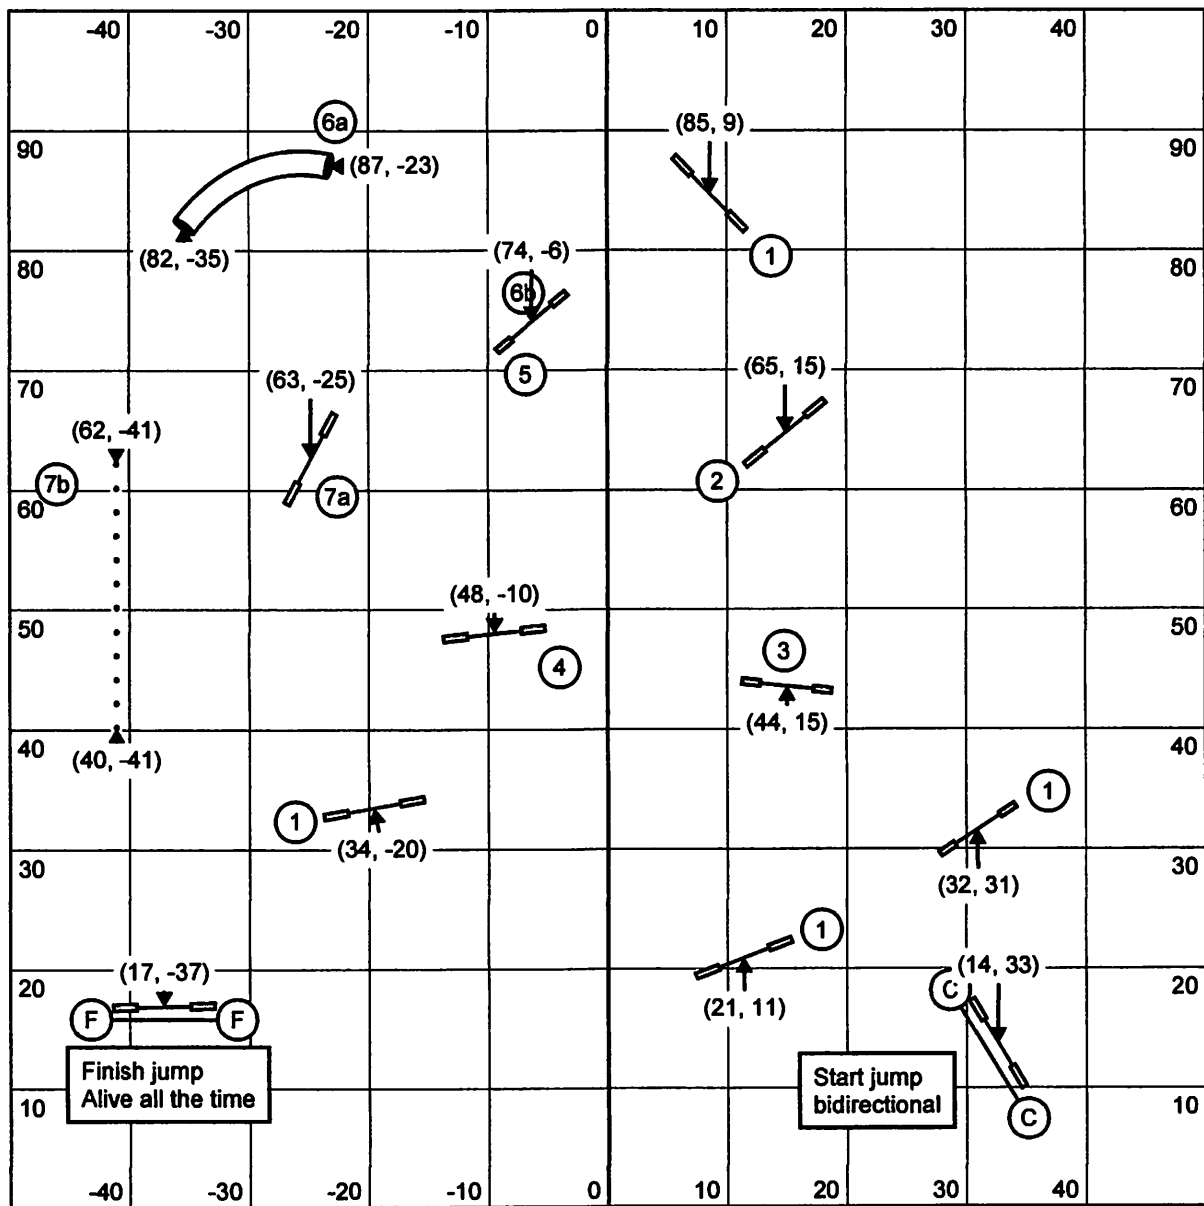

SMART
 December 30, 2017
 Judge: Francisco Berjon

Masters Snooker / PIII / Vet

3 or 4 reds may be taken

Opening: All obstacles are bi-directional.
 Closing as numbered.
 #2 is bidirectional ta closing.

Course Times
 10" = 54 s
 14-16" = 52 s
 20-22-24" = 50 s
 Performance + 2 sec.
 Veterans + 4 sec.

SMART
 December 30, 2017
 Judge: Francisco Berjon

Masters Standard / PIII / Vet

Masters/PIII Jumpers
 Val Reiner 12/30/17
 SMART Morgan Hills, CA

Closing:
20/22/24 - 16 sec.
14/16 - 17 sec.
10 - 18 sec.
Perf. add 1 sec.
Vets add 2 sec

Start jump must
be taken in either
direction to begin.

25 sec. opening
1-3-5-7 pts.
Teeter 7 pts.
Back to back okay.
No contact to contact.
18 pts. needed.