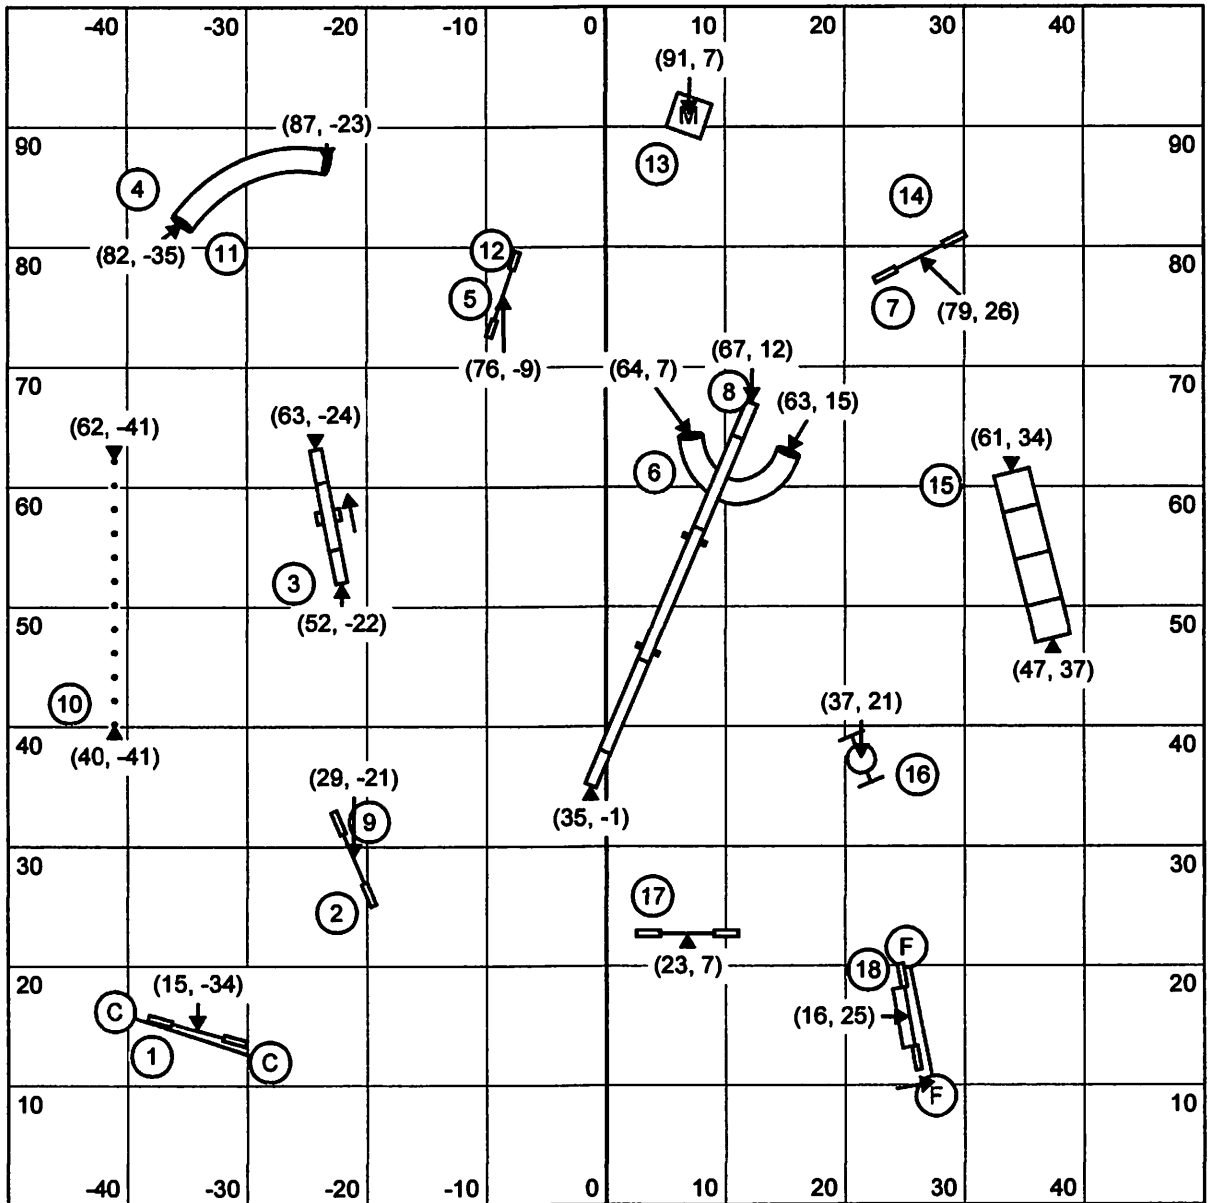

SMART
 December 30, 2017
 Judge: Francisco Berjon

Masters Snooker / PIII / Vet

3 or 4 reds may be taken

Opening: All obstacles are bi-directional.
 Closing as numbered.
 #2 is bidirectional ta closing.

Course Times
 10" = 54 s
 14-16" = 52 s
 20-22-24" = 50 s
 Performance + 2 sec.
 Veterans + 4 sec.

SMART
 December 30, 2017
 Judge: Francisco Berjon

Masters Standard / PIII / Vet

Masters/PIII Jumpers
 Val Reiner 12/30/17
 SMART Morgan Hills, CA

Closing:
20/22/24 - 16 sec.
14/16 - 17 sec.
10 - 18 sec.
Perf. add 1 sec.
Vets add 2 sec

Start jump must
be taken in either
direction to begin.

25 sec. opening
1-3-5-7 pts.
Teeter 7 pts.
Back to back okay.
No contact to contact.
18 pts. needed.