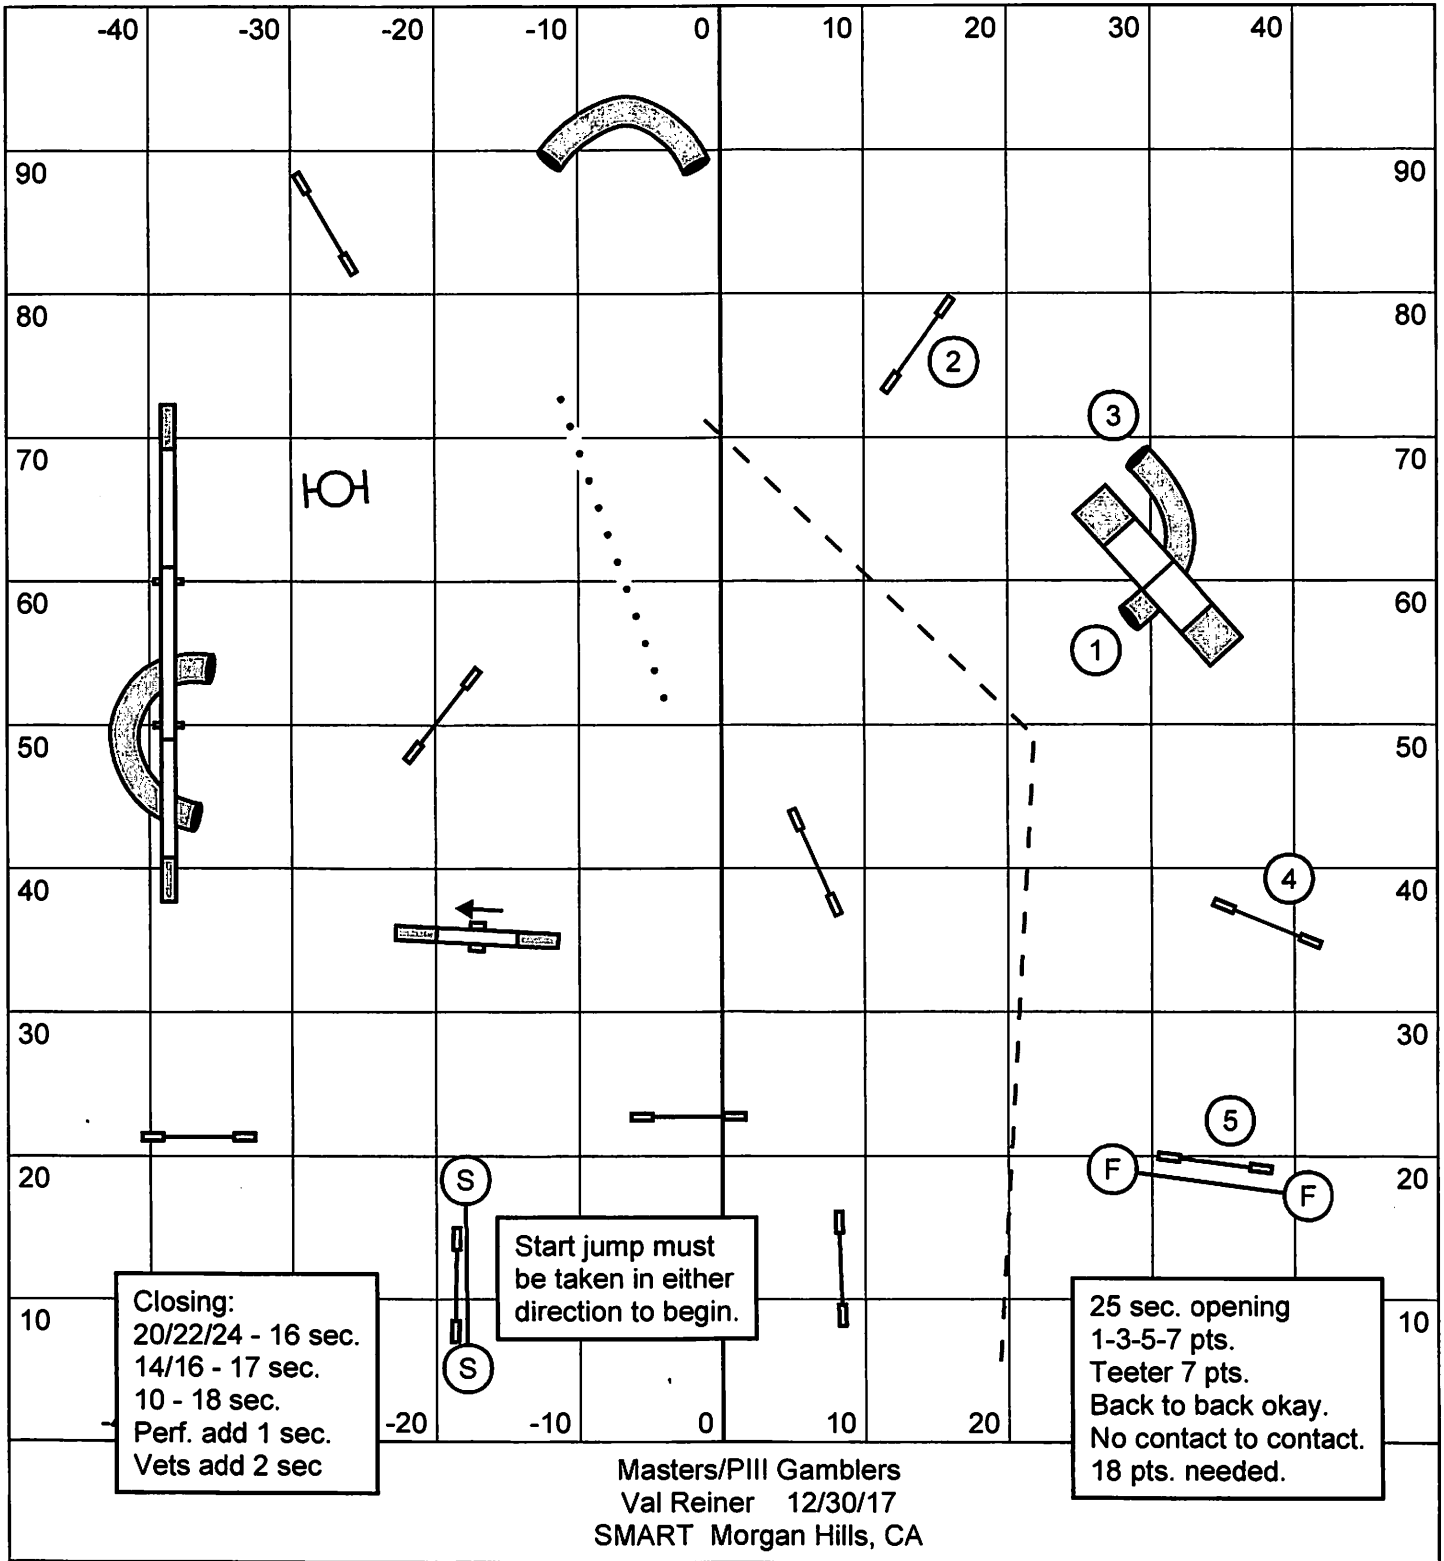

SMART
 December 30, 2017
 Judge: Francisco Berjon

Masters Snooker / PIII / Vet

3 or 4 reds may be taken

Opening: All obstacles are bi-directional.
 Closing as numbered.
 #2 is bidirectional ta closing.

Course Times
 10" = 54 s
 14-16" = 52 s
 20-22-24" = 50 s
 Performance + 2 sec.
 Veterans + 4 sec.

SMART
 December 30, 2017
 Judge: Francisco Berjon

Masters Standard / PIII / Vet

Masters/PIII Jumpers
 Val Reiner 12/30/17
 SMART Morgan Hills, CA

Closing:
20/22/24 - 16 sec.
14/16 - 17 sec.
10 - 18 sec.
Perf. add 1 sec.
Vets add 2 sec

Start jump must
be taken in either
direction to begin.

25 sec. opening
1-3-5-7 pts.
Teeter 7 pts.
Back to back okay.
No contact to contact.
18 pts. needed.