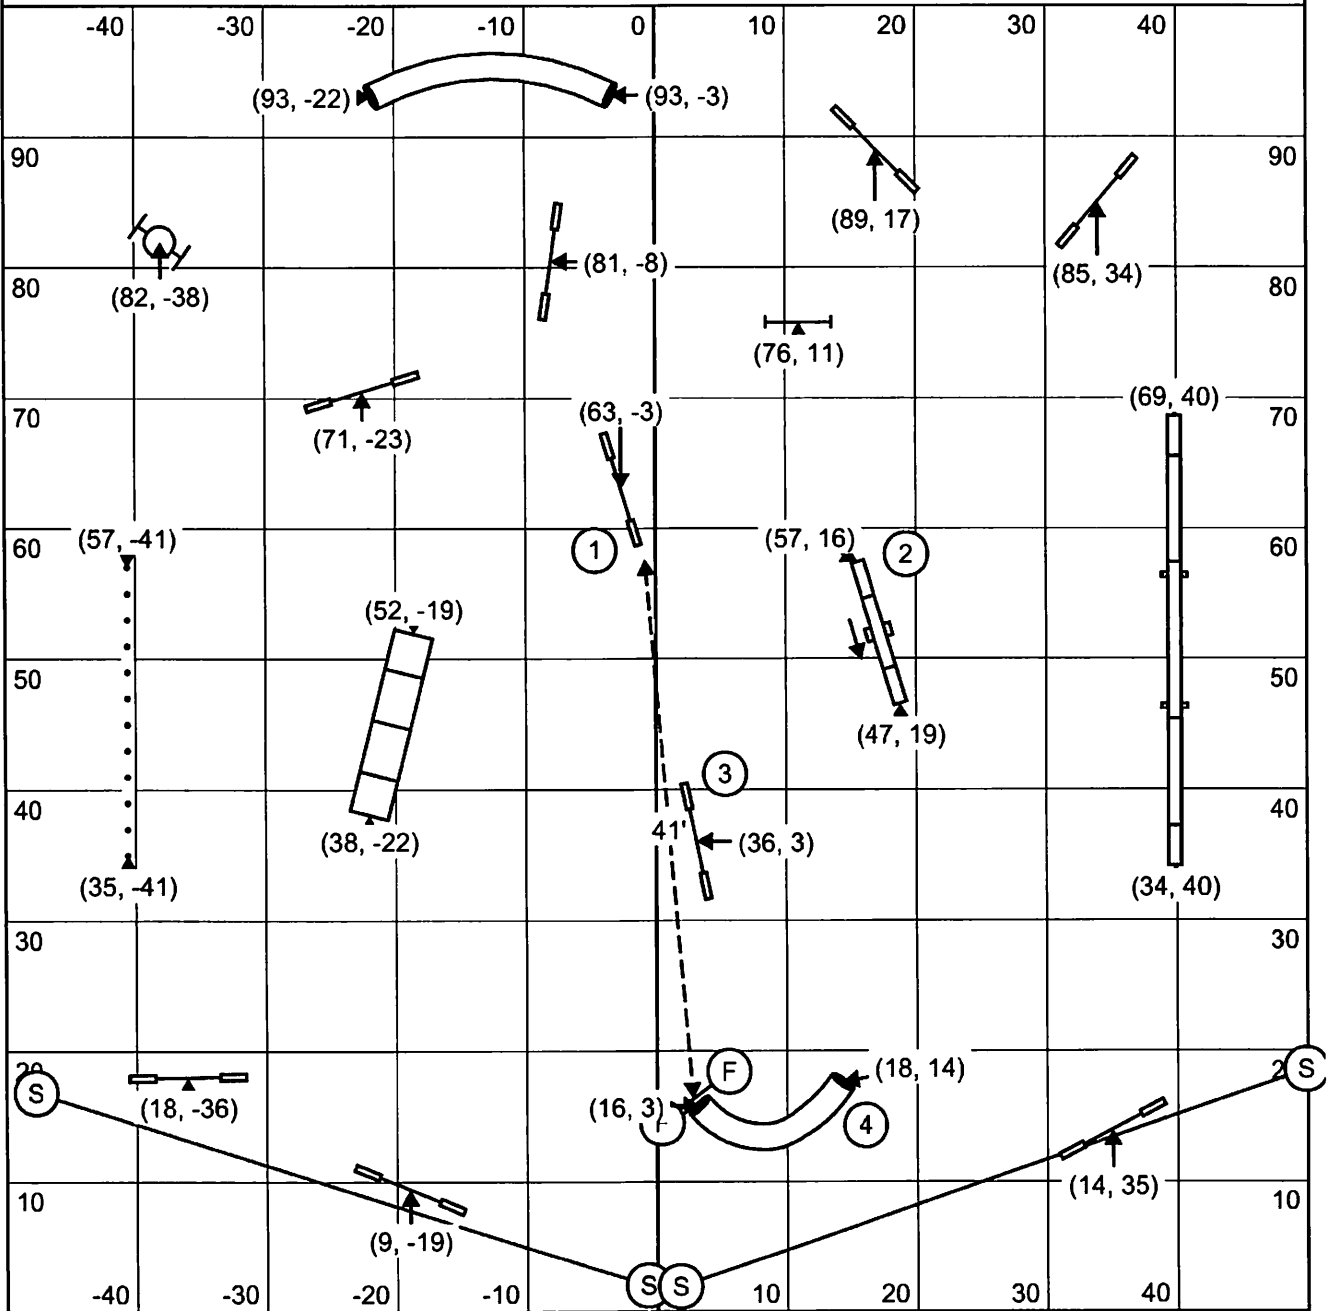

SMART

Teri Thompson

December 29, 2017

ADVANCED/PII GAMBLERS

30 Sec. Opening

1-3-5-7 Point System

A-Frame 7 Points

Back to Back OK. No Contact to Contact

21 points needed in the opening. 20 points for succesful gamble

Gamble Times: 10"=17 Sec, 14/16"= 16 sec, 20/22/24"=15 sec. Perf add 1 sec