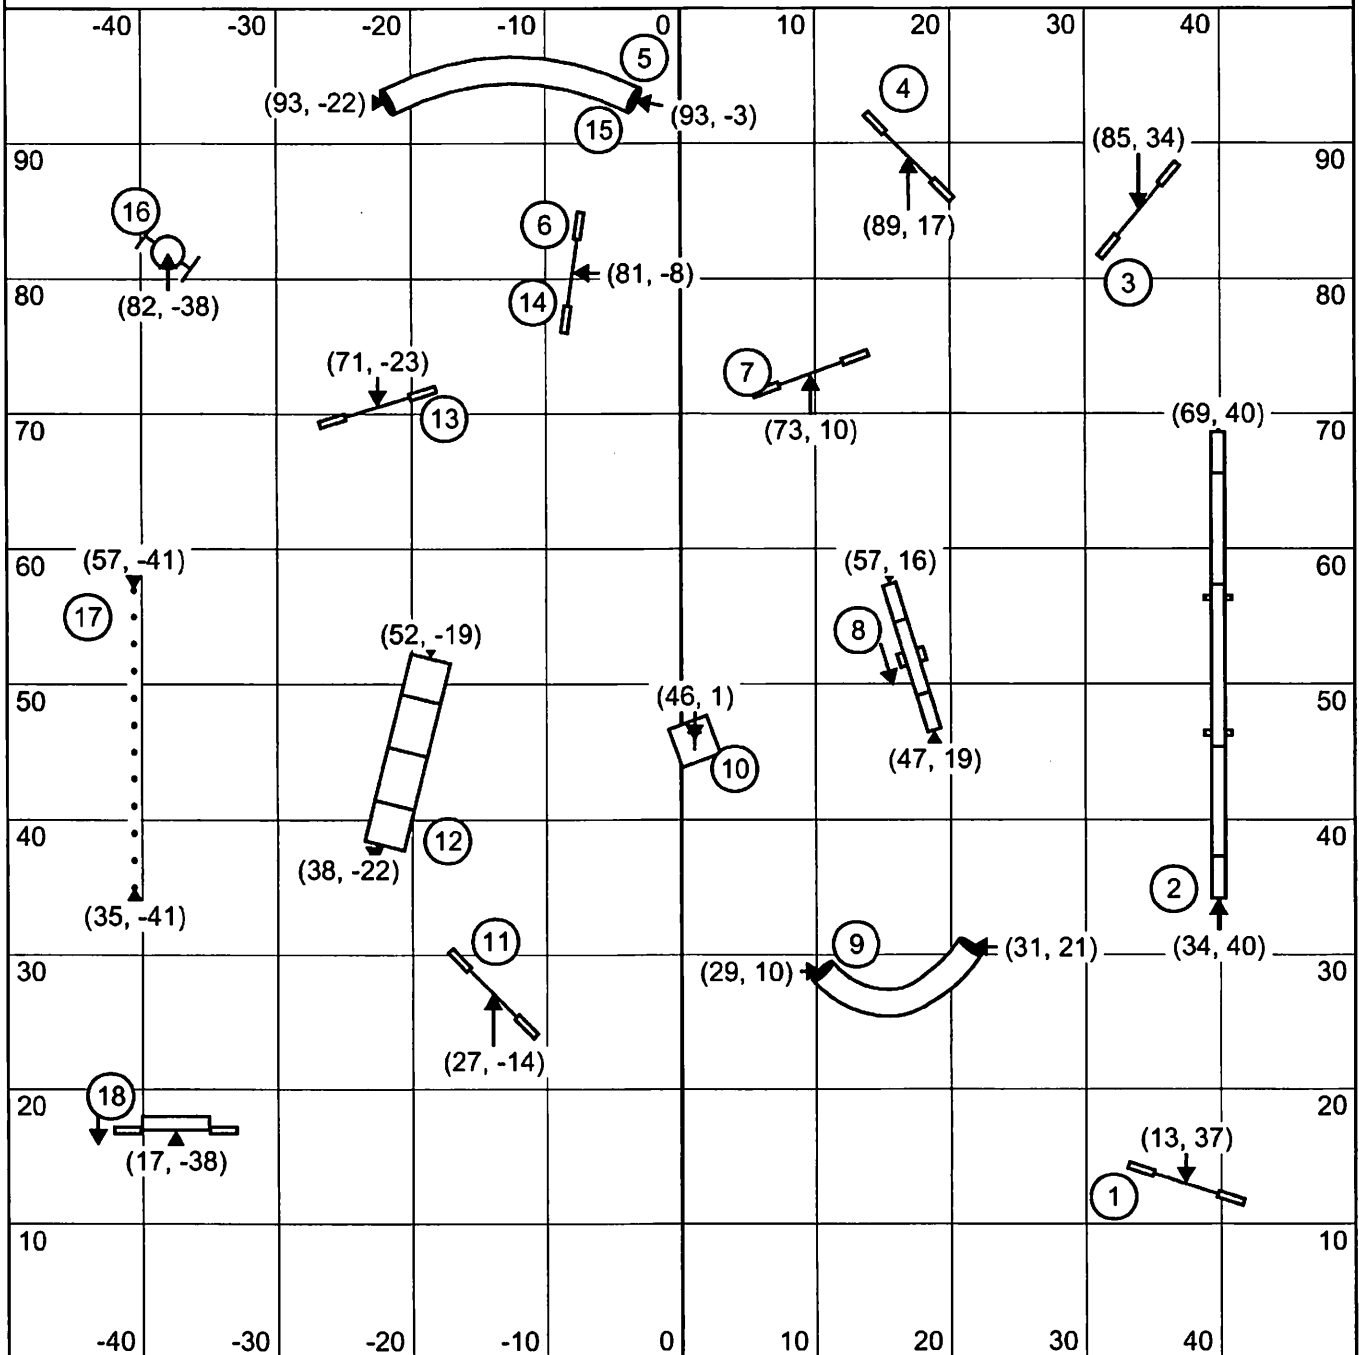

SMART

Teri Thompson

December 29, 2017

ADVANCED/PII STANDARD