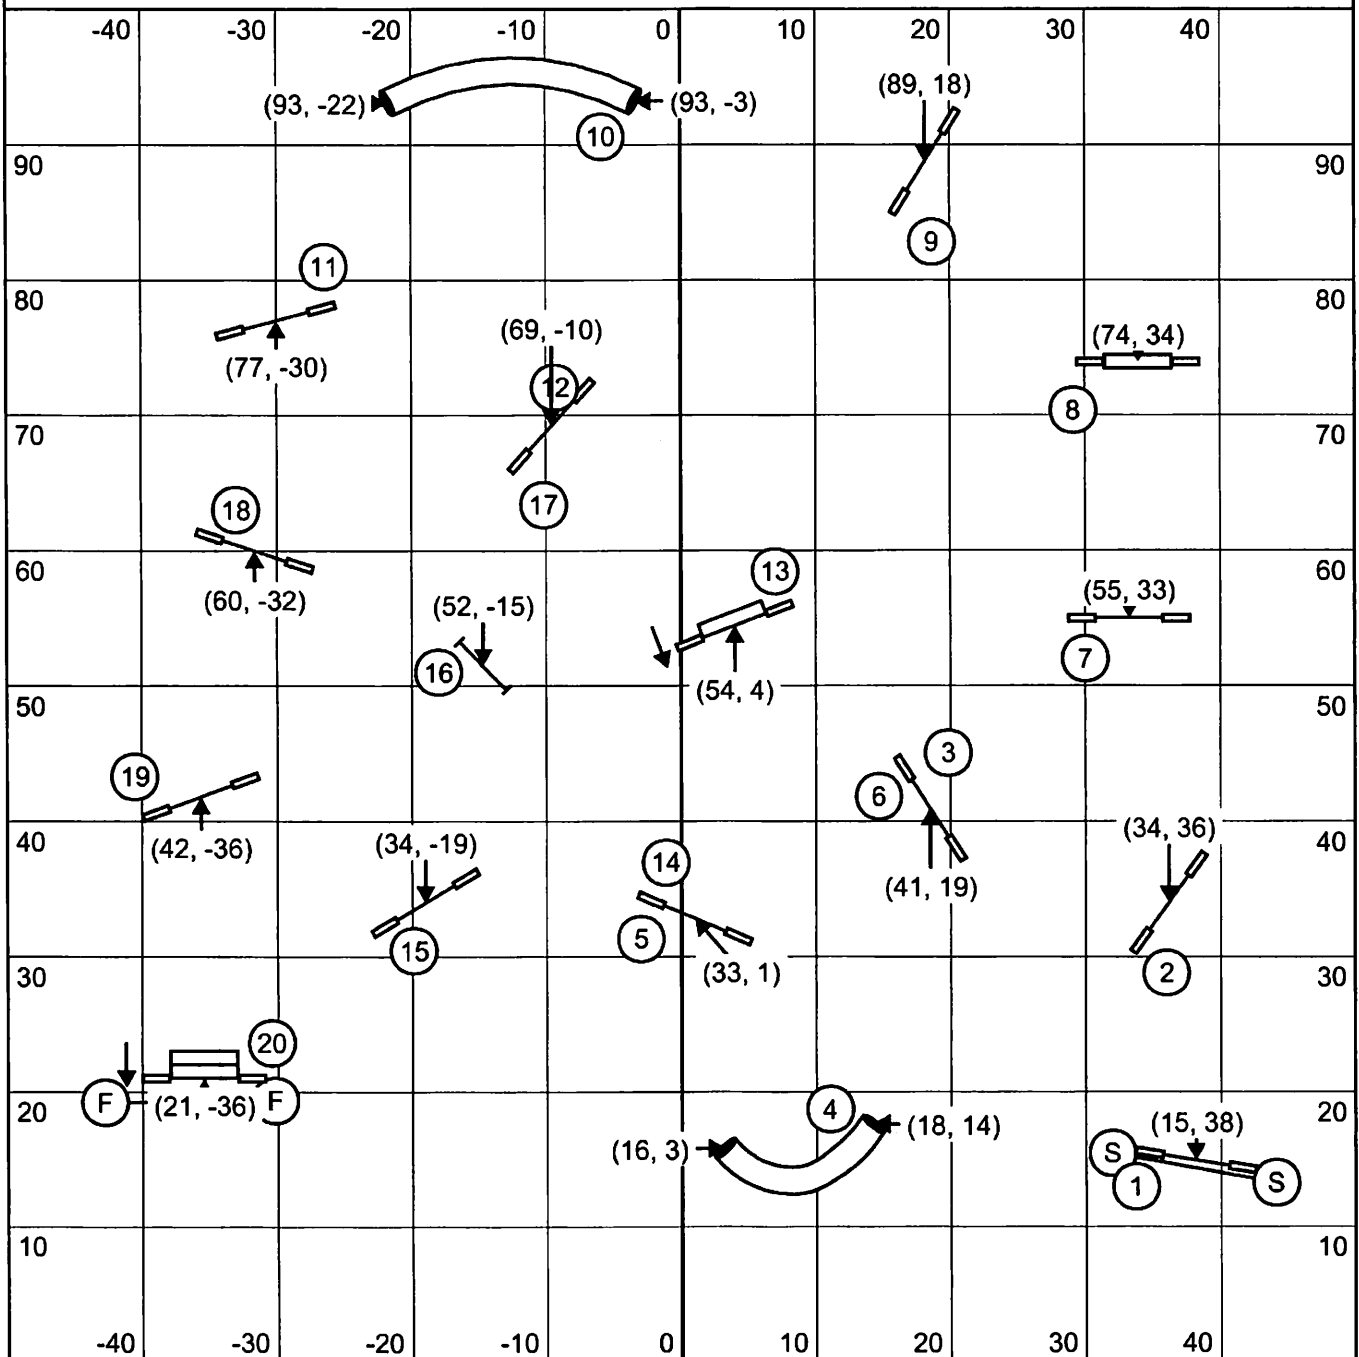

SMART

Teri Thompson

December 29, 2017

Advanced/PII Jumpers